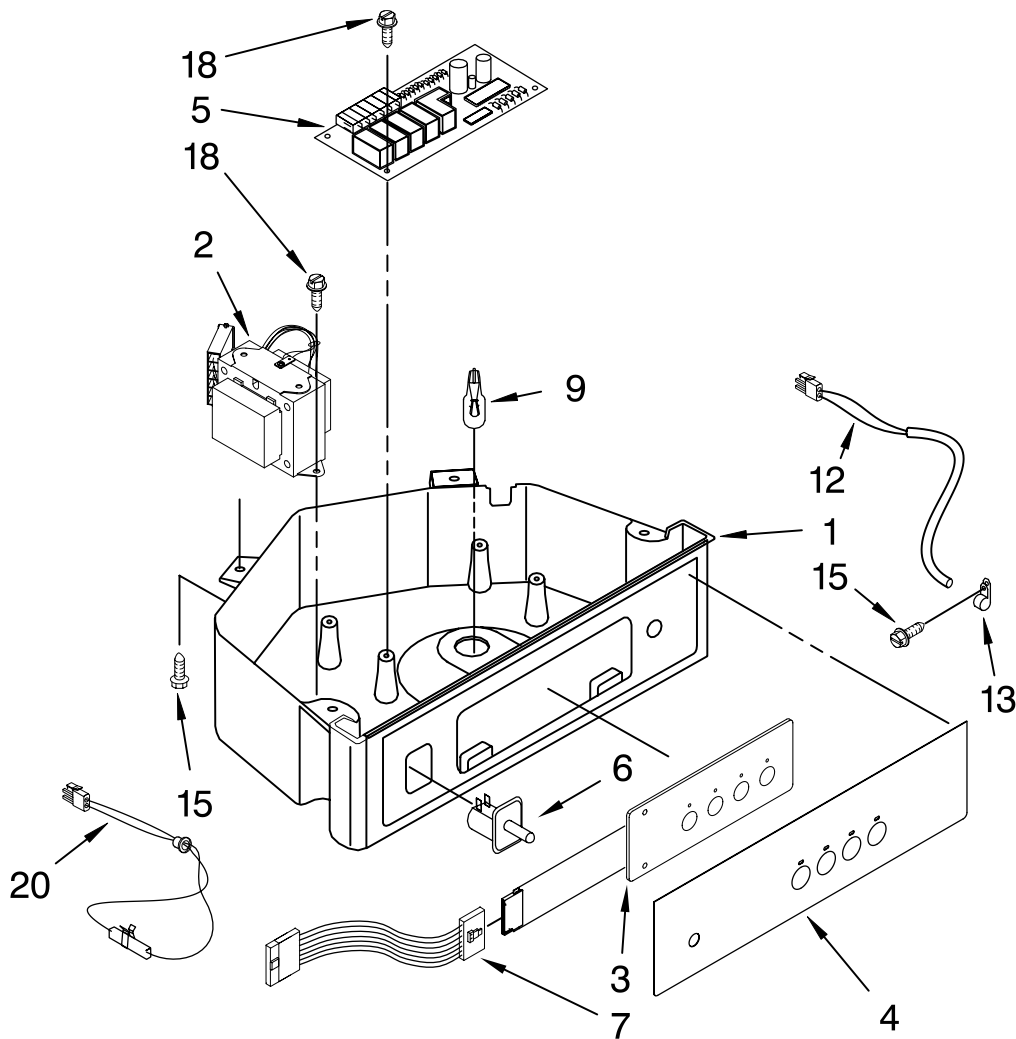

For Models: KUIC18PNTS1
(Stainless Steel)

Illus. No.	Part No.	DESCRIPTION
1	W10159841	Valve, Complete Water
2	2217286	Tube, Plastic
3	488208	Screw
4	2185523	Dispenser, Water
5	2217269	Evaporator
6	2313705	Pump, Drain
7	2313851	Tube, Reservoir Pump
8	2172593	Tube, Water Fill
9	488660	Nut, Speed
10	836667	Spacer
11	2208539	Fastener, Pushnut
12	489443	Screw
13	2185625	Reservoir, Water Slide
14	2185626	Tube
15	2313890	Hose, Overflow
16	2217378	Bracket-Reservoir
17	2313603	Bracket, Front and Rear
18	2313602	Bracket, Side Left and Right
19	2185681	Harness, Grid
20	2208427	Support, Bracket Evaporator/Grid
21	2313604	Guide, Ice Grid
22	W10136146	Tube
24	2310169	Wire Assembly (Valve)
25	8281193	Screw
26	3400886	Screw 8-18 x 1 1/4
28	2313637	Grid Assembly (Complete)
29	2174754	Wire, Grid Cutter
30	8281192	Screw
31	2208365	Cover, Grid
32	8281228	Thumbscrew
33	2324334	Reservoir, Water
34	3400884	Screw 8-18 x 5/8
35	2185696	Cap, Drain
36	3400909	Nut, Push-In

FOR ORDERING INFORMATION REFER TO PARTS PRICE LIST

PUMP PARTS

For Models: KUIC18PNTS1
(Stainless Steel)

Illus. No.	Part No.	DESCRIPTION
1	2313628	Pump-Recirculating
2	3400884	Screw 8-18 x 5/8
3	2185677	Cover, Pump
4	2313844	Bracket, Connector Assembly
5	2313627	Bracket-Pump
6	2313643	Sensor-Water Level
8	2310092	Wiring Harness Main To Pump
9	2313702	Pump Assembly

FOR ORDERING INFORMATION REFER TO PARTS PRICE LIST

CONTROL PANEL PARTS

For Models: KUIC18PNTS1
(Stainless Steel)

Illus. No.	Part No.	DESCRIPTION
1	W10139127	Box, Control
2	2310139	Transformer
3	2304122	Assembly, Switch (ALSO ORDER #4)
4	2313693	Overlay
5	W10122069	Control Board
6	2149705	Switch, Plunger Grid/ Light
7	2187585	Wire Assy--Active Overlay Jumper
9	745362	Bulb
12	2313633	Thermostat, Bin
13	2185825	Clamp
15	3400884	Screw 8-18 x 5/8
18	3400850	Screw 8-16 x 3/8
20	2313635	Thermister, Ice Control