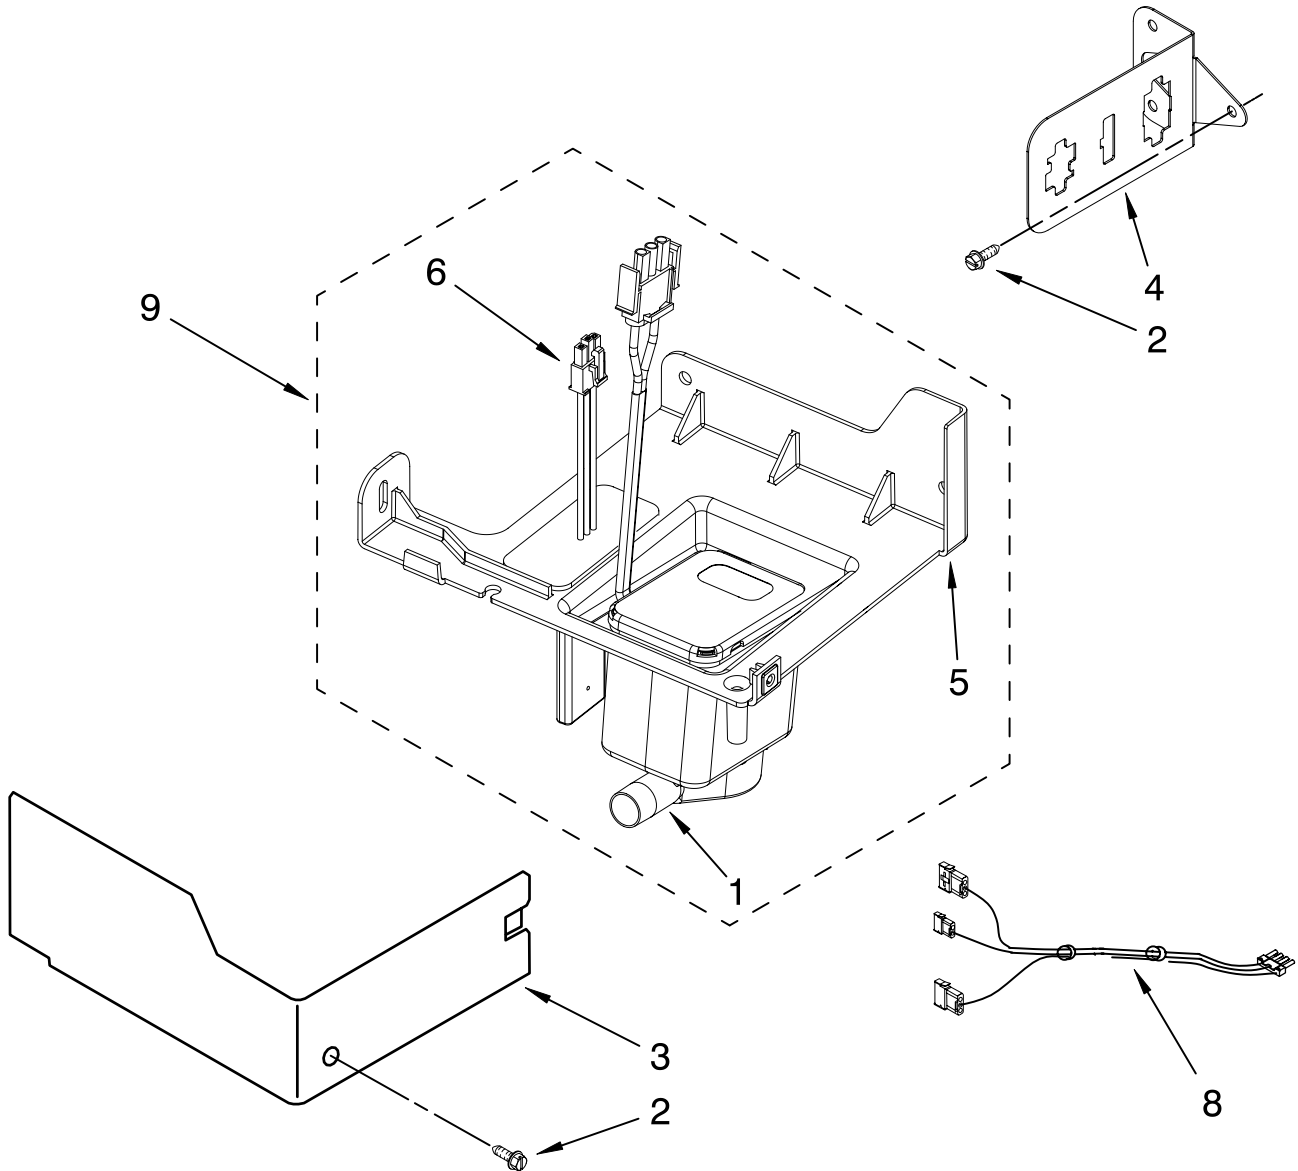

FOR ORDERING INFORMATION REFER TO PARTS PRICE LIST

EVAPORATOR, ICE CUTTER GRID AND WATER PARTS

For Models: KUIC18PNTS1
(Stainless Steel)

FOR ORDERING INFORMATION REFER TO PARTS PRICE LIST

EVAPORATOR, ICE CUTTER GRID AND WATER PARTS

For Models: KUIC18PNTS1
(Stainless Steel)

Illus. No.	Part No.	DESCRIPTION
1	W10159841	Valve, Complete Water
2	2217286	Tube, Plastic
3	488208	Screw
4	2185523	Dispenser, Water
5	2217269	Evaporator
6	2313705	Pump, Drain
7	2313851	Tube, Reservoir Pump
8	2172593	Tube, Water Fill
9	488660	Nut, Speed
10	836667	Spacer
11	2208539	Fastener, Pushnut
12	489443	Screw
13	2185625	Reservoir, Water Slide
14	2185626	Tube
15	2313890	Hose, Overflow
16	2217378	Bracket-Reservoir
17	2313603	Bracket, Front and Rear
18	2313602	Bracket, Side Left and Right
19	2185681	Harness, Grid
20	2208427	Support, Bracket Evaporator/Grid
21	2313604	Guide, Ice Grid
22	W10136146	Tube
24	2310169	Wire Assembly (Valve)
25	8281193	Screw
26	3400886	Screw 8-18 x 1 1/4
28	2313637	Grid Assembly (Complete)
29	2174754	Wire, Grid Cutter
30	8281192	Screw
31	2208365	Cover, Grid
32	8281228	Thumbscrew
33	2324334	Reservoir, Water
34	3400884	Screw 8-18 x 5/8
35	2185696	Cap, Drain
36	3400909	Nut, Push-In

FOR ORDERING INFORMATION REFER TO PARTS PRICE LIST

PUMP PARTS

For Models: KUIC18PNTS1
(Stainless Steel)

Illus. No.	Part No.	DESCRIPTION
1	2313628	Pump-Recirculating
2	3400884	Screw 8-18 x 5/8
3	2185677	Cover, Pump
4	2313844	Bracket, Connector Assembly
5	2313627	Bracket-Pump
6	2313643	Sensor-Water Level
8	2310092	Wiring Harness Main To Pump
9	2313702	Pump Assembly