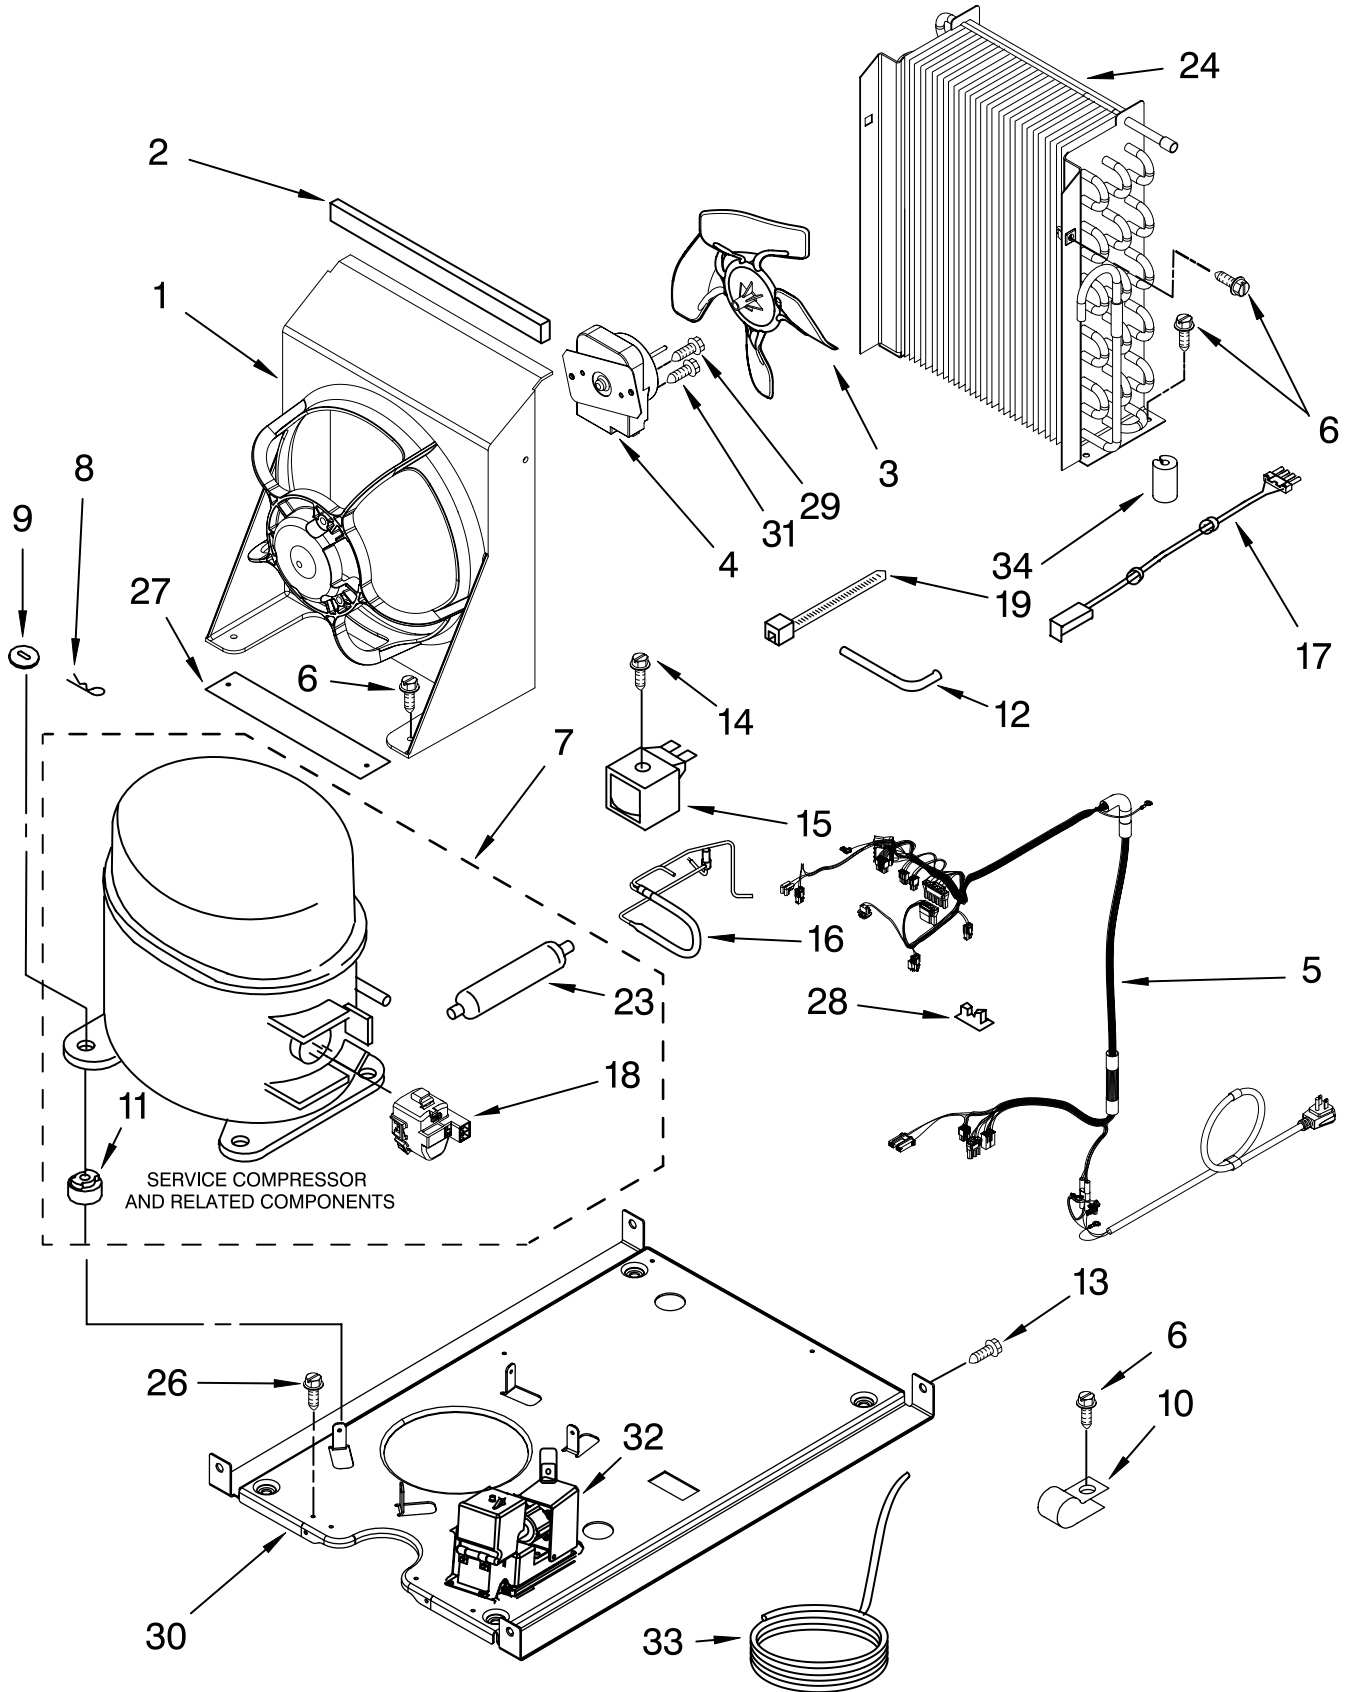

UNIT PARTS

For Models: KUIC18PNTS1
(Stainless Steel)

FOR ORDERING INFORMATION REFER TO PARTS PRICE LIST

UNIT PARTS

For Models: KUIC18PNTS1
(Stainless Steel)

Illus. No.	Part No.	DESCRIPTION
1	2185532	Bracket, Fan Mtg.
2	2185675	Pad, Foam
3	2188935	Blade, Fan
4	2315558	Motor & Mounting Plate Assembly
5	W10139121	Wiring Harness, Complete Unit (Includes Power Cord)
6	304392	Screw 8-18 x 1/2
7	W10136195	Compressor (Includes Illus. 11 & 23)
8	A201435	Clip, Mounting
9	A201441	Shim (4)
10	2185960	Clamp (Power Cord)

Illus. No.	Part No.	DESCRIPTION
11		Grommet (4)
	2217318	Production
	4387558	Service
12	2208415	Tube, Process
13	489423	Screw
14	489472	Screw
15	759112	Coil, Solenoid
16	2313806	Hot Gas Valve
17	2187629	Wiring Harness, Condenser Fan
18	W10136197	Start Relay & Overload Combo Device
19	2155774	Strap
23		Drier
	2319826	Production
	4387019	Service
24	2313624	Condenser

Illus. No.	Part No.	DESCRIPTION
26	488500	Screw
27	2217397	Pad, Foam (2)
28	1115375	Clip-Wiring
29	8281197	Screw
30	2217423	Base, Unit
31	8281196	Screw
32	2208534	Pump, Drain
33	2208432	Tube, Outlet
34	2319835	Grommet-Cond.(1)

REFRIGERANT CHARGE

6.5 OZ. (R134A)

FOR ORDERING INFORMATION REFER TO PARTS PRICE LIST