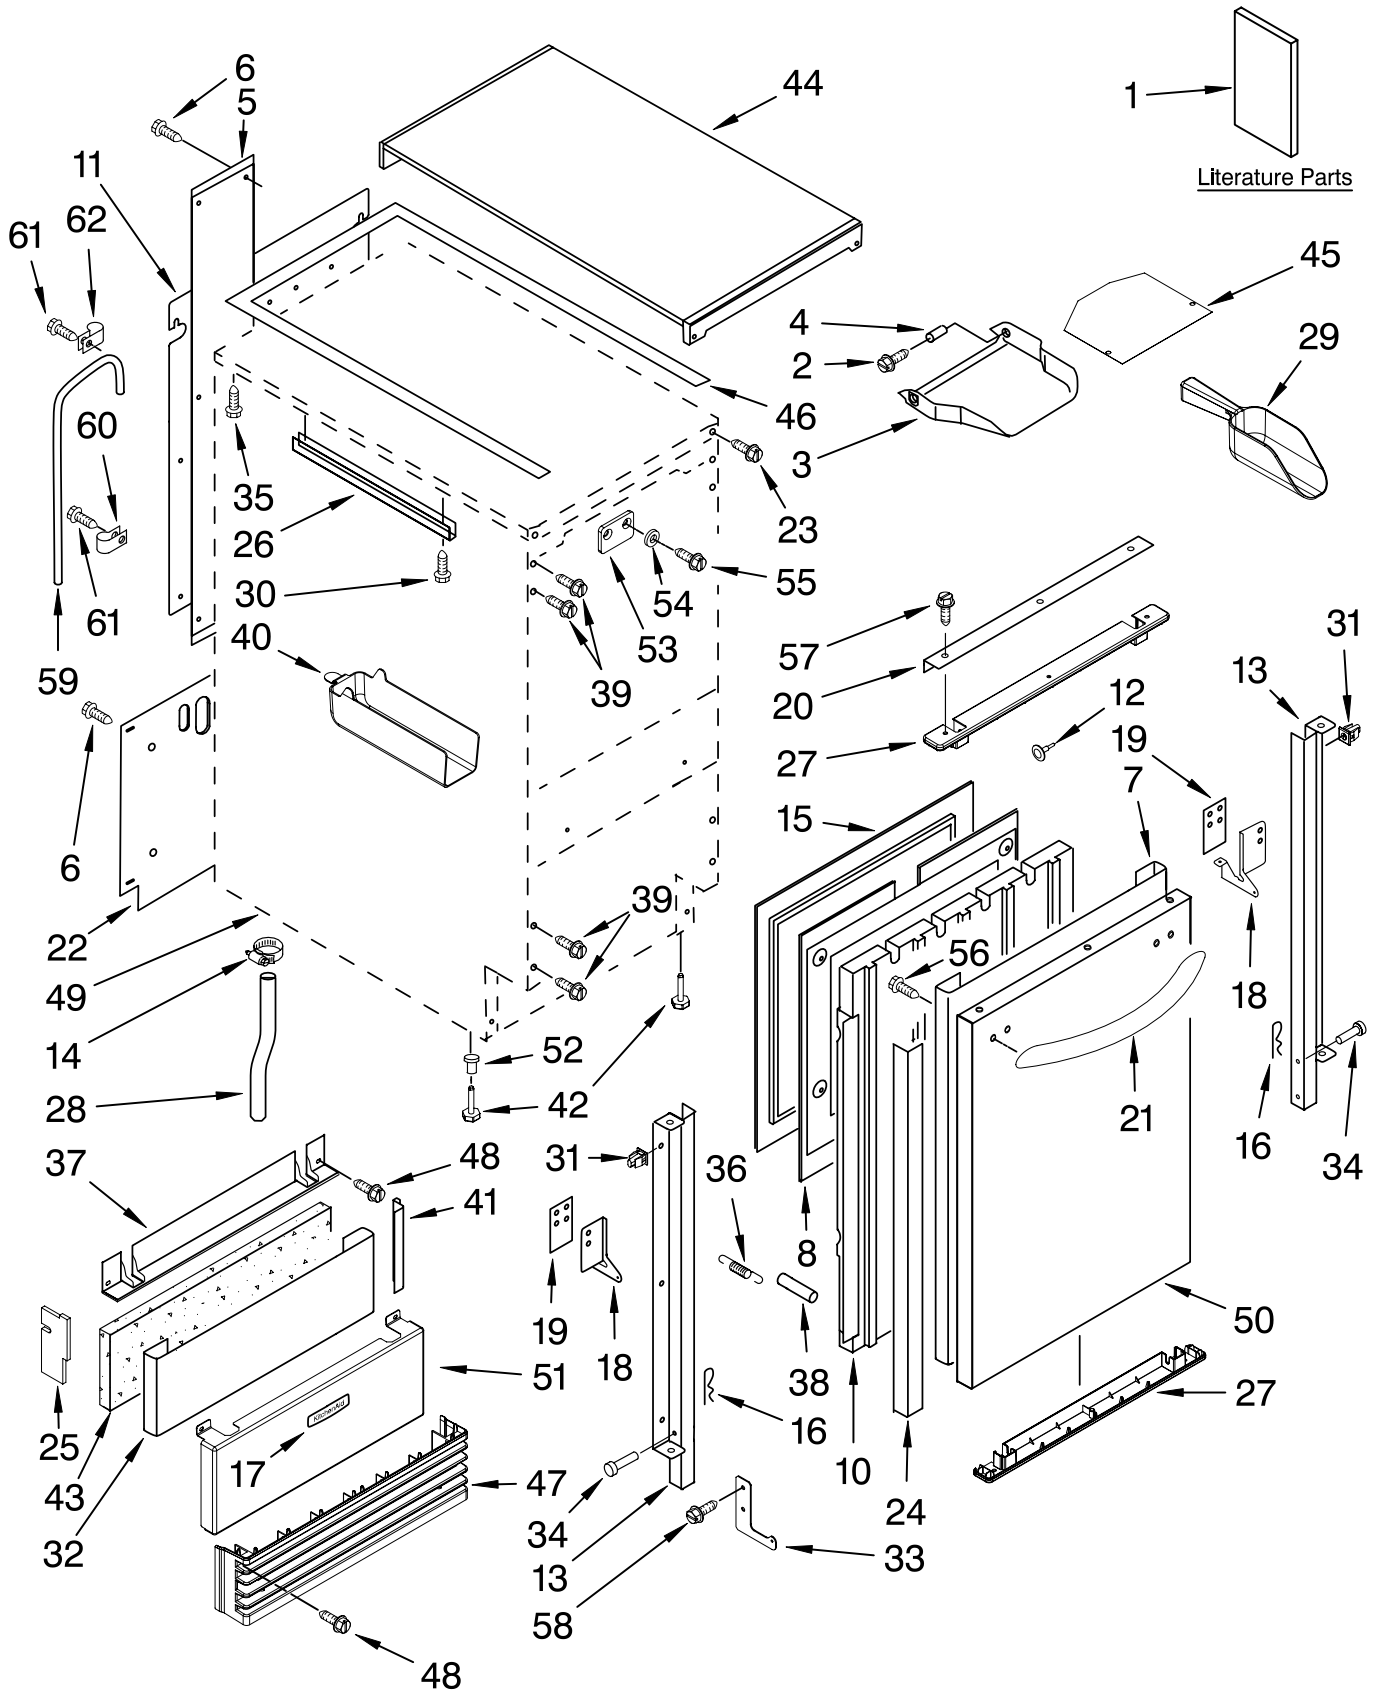

CABINET LINER AND DOOR PARTS

For Models: KUIC18PNTS1
(Stainless Steel)

ICE CUBE
MAKER

KitchenAid®

FOR ORDERING INFORMATION REFER TO PARTS PRICE LIST

CABINET LINER AND DOOR PARTS

For Models: KUIC18PNTS1
(Stainless Steel)

Illus. No.	Part No.	DESCRIPTION	Illus. No.	Part No.	DESCRIPTION	Illus. No.	Part No.	DESCRIPTION
1		Literature Parts	20	2208452B	Handle, Icemaker	42	3374849	Leg, Leveler (4)
	2313820	Use & Care Guide	21	9872207S	Handle, Bar	43	2208384	Insulation
	2324311	Service & Wiring Sheet	22	W10136200	Assembly, Unit Cover	44	2929701B	Top
2	3400886	Screw 8-18 x 1 1/4	23	8281186	Screw, Handle	45	2185690	Shield, Electrical
3	2208354	Bin, Door	24	2208595B	Grommet, Edge Guard(2)	46	2217296	Gasket, Top Panel
4	2185678	Spacer	25	2217225	Pad, Foam	47	2217206B	Grill, Front
5	2217394	Cover, Wiring	26	2185691	Channel, Wiring	48	489474	Screw 8-18 x 1 Cabinet & Liner (NOT SERVICED)
6	489442	Screw	27	2208350B	Endcap, Door	49		
7	2208352B	Panel, Exterior	28	2208459	Tube, Drain	50	2313817	Panel, Wrap
8	2217298	Panel, Interior	29	2208386	Scoop	51	2208594S	Panel, Lower
10	2208377	Insulation	30	3400884	Screw 8-18 x 5/8	52	3400240	Nut, Leg Leveler
11	2217227	Ballast-Back, I.M.	31	692400	Nut, Push-In	53	2208434	Strike, Magnet
12	941839	Hole Plug	32	2208382B	Panel, Wrap Lower	54	3400916	Washer
13		Bracket, Door	33	2208487	Bracket, Spring	55	8281191	Screw
	2217466	(Left Side)	34	2208417	Pin, Hinge	56	3400237	Screw (Handle Bar)
	2217465	(Right Side)	35	489048	Screw, Ground	57	8281184	Screw
14	489503	Clamp	36	2208570	Spring, Hinge	58	488208	Screw
15	2217295	Gasket, Door	37	2208383B	Endcap, Panel	59	2217467	Tube-Vent
16	2208535	Clip	38	2208530	Dampener, Spring	60	2208367	Clamp-Half
17	W10046610	Nameplate	39	489423	Screw	61	8281265	Screw
18		Hinge	40	2208449	Holder, Scoop	62	489505	Clamp
	2208425	(Left Side)	41	2208596B	Grommet, Edge guard(2)			
	2208426	(Right Side)						
19	2208401	Shim, Hinge						

FOR ORDERING INFORMATION REFER TO PARTS PRICE LIST