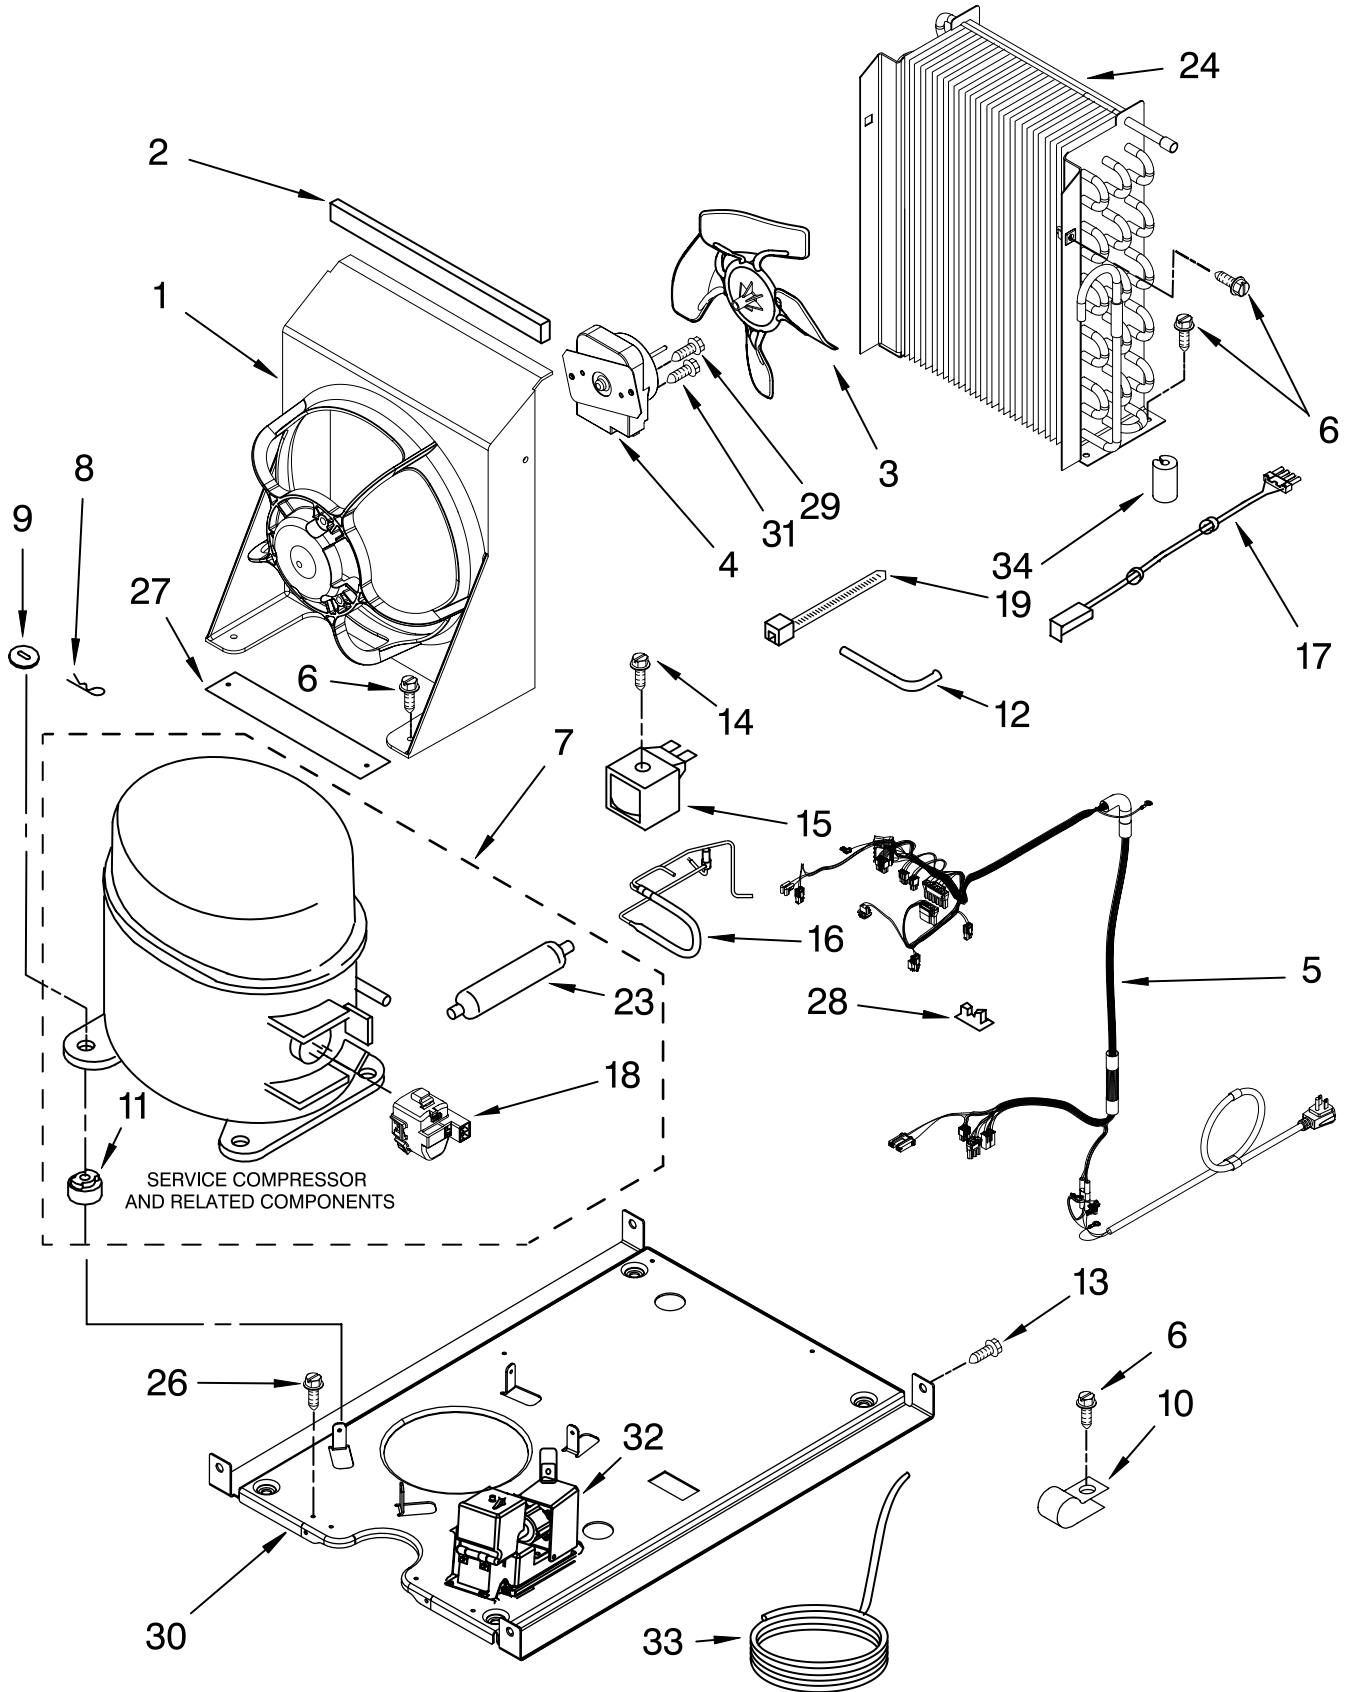

UNIT PARTS

For Models: KUIC18PNTS2
(Stainless Steel)

FOR ORDERING INFORMATION REFER TO PARTS PRICE LIST

UNIT PARTS

For Models: KUIC18PNTS2
(Stainless Steel)

Illus. No.	Part No.	DESCRIPTION
1	2185532	Bracket, Fan Mtg.
2	2185675	Pad, Foam
3	2188935	Blade, Fan
4	2315558	Motor & Mounting Plate Assembly
5	W10209470	Wiring Harness, Complete Unit (Includes Power Cord)
6	304392	Screw 8-18 x 1/2
7	W10136195	Compressor (Includes Illus. 11 & 23)
8	A201435	Clip, Mounting
9	A201441	Shim (4)
10	2185960	Clamp (Power Cord)

Illus. No.	Part No.	DESCRIPTION
11		Grommet (4)
	2217318	Production
	4387558	Service
12	2208415	Tube, Process
13	8281265	Screw
14	489472	Screw
15	W10206473	Coil, Solenoid
16	2313806	Hot Gas Valve
17	2187629	Wiring Harness, Condenser Fan
18	W10136197	Start Relay & Overload Combo Device
19	2155774	Strap
23		Drier
	2319826	Production
	4387019	Service

Illus. No.	Part No.	DESCRIPTION
24	2313624	Condenser
26	488500	Screw
27	2217397	Pad, Foam (2)
28	1115375	Clip-Wiring
29	8281197	Screw
30	2217423	Base, Unit
31	8281196	Screw
32	2208534	Pump, Drain
33	2208432	Tube, Outlet
34	2319835	Grommet-Cond.(1)

REFRIGERANT CHARGE

6.5 OZ. (R134A)

FOR ORDERING INFORMATION REFER TO PARTS PRICE LIST