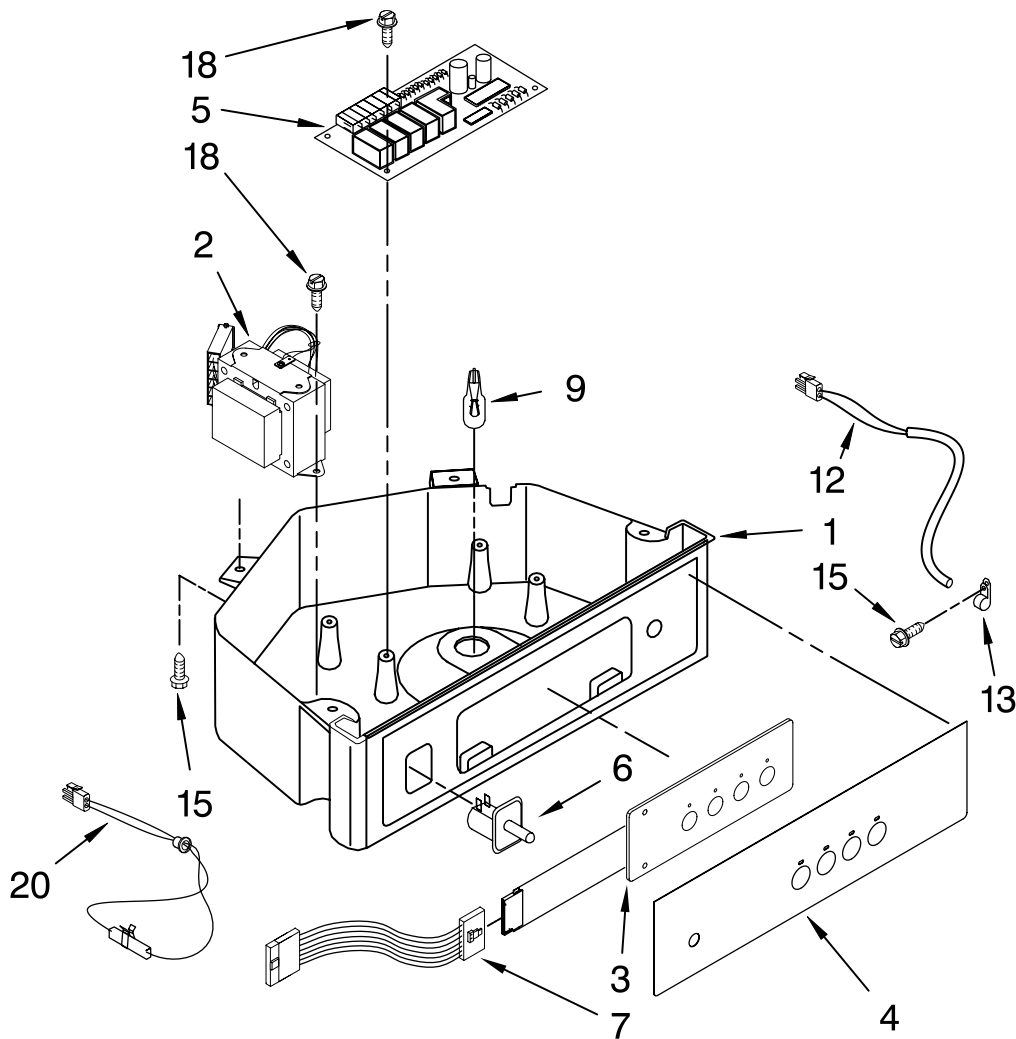

CONTROL PANEL PARTS

For Models: KUIC18PNTS2
(Stainless Steel)

Illus. No.	Part No.	DESCRIPTION
1	2185738	Box, Control
2	2310139	Transformer
3	2304122	Assembly, Switch (ALSO ORDER #4)
4	2313693	Overlay
5	W10141364	Control Board
6	2149705	Switch, Plunger Grid/ Light
7	2187585	Wire Assy-Active Overlay Jumper
9	745362	Bulb
12	2313633	Thermostat, Bin
13	2185825	Clamp
15	3400884	Screw 8-18 x 5/8
18	3400850	Screw 8-16 x 3/8
20	2313635	Thermister, Ice Control

FOR ORDERING INFORMATION REFER TO PARTS PRICE LIST