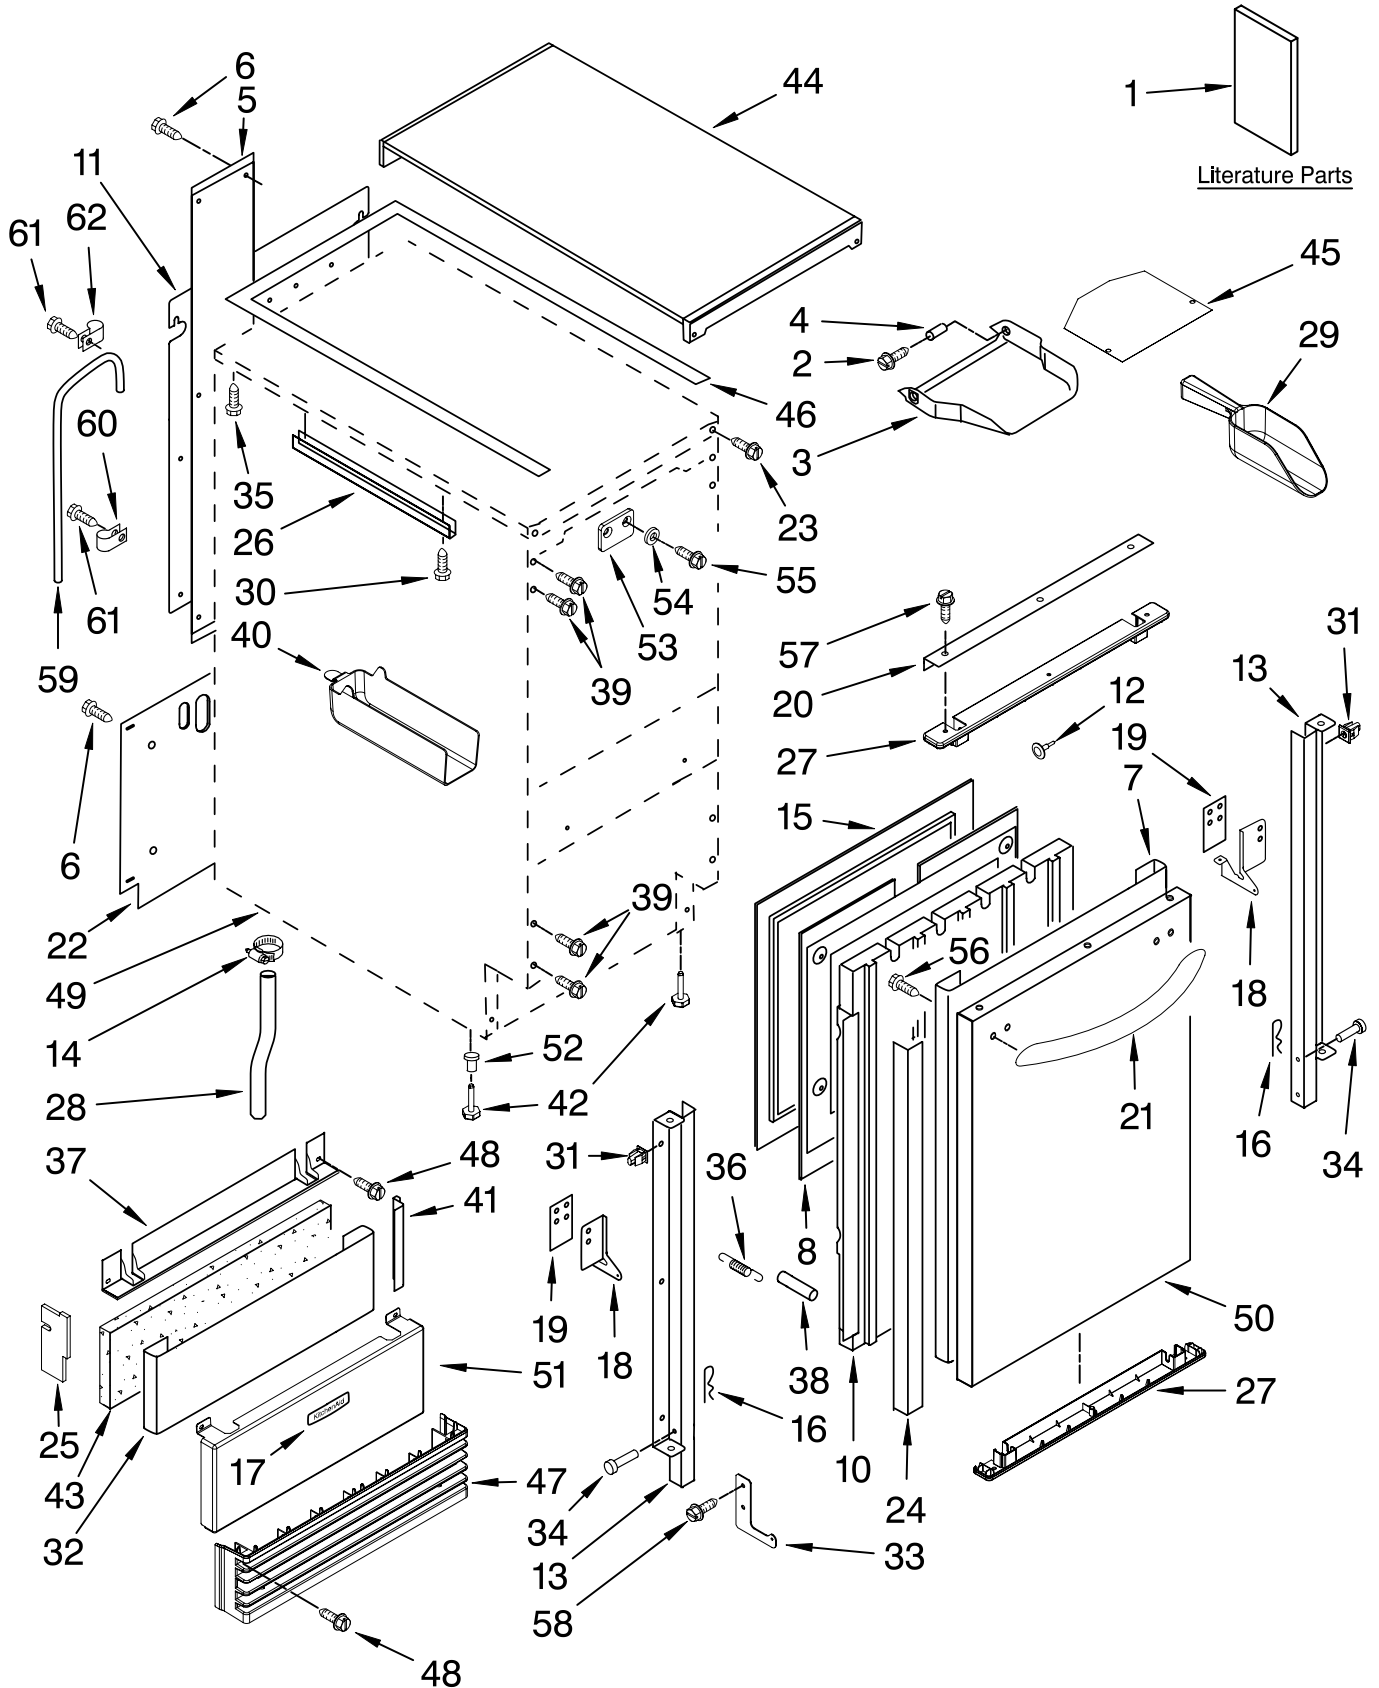

CABINET LINER AND DOOR PARTS

ICE CUBE
MAKER

KitchenAid®

For Models: KUIC18PNTS2
(Stainless Steel)

FOR ORDERING INFORMATION REFER TO PARTS PRICE LIST

CABINET LINER AND DOOR PARTS

For Models: KUIC18PNTS2
(Stainless Steel)

Illus. No.	Part No.	DESCRIPTION	Illus. No.	Part No.	DESCRIPTION	Illus. No.	Part No.	DESCRIPTION
1		Literature Parts	19	2208401	Shim, Hinge	40	2208449	Holder, Scoop
	W10136157	Use & Care Guide	20	2208452B	Handle, Icemaker	41	2208596B	Grommet, Edge guard(2)
	W10163556	Service & Wiring Sheet	21	9872207S	Handle, Bar	42	3374849	Leg, Leveler (4)
2	3400886	Screw 8-18 x 1 1/4	22	W10136200	Assembly, Unit Cover	43	2208384	Insulation
3	2208354	Bin, Door	23	8281186	Screw, Handle	44	2929701B	Top
4	2185678	Spacer	24	2208595B	Grommet, Edge Guard(2)	45	2185690	Shield, Electrical
5	2217394	Cover, Wiring	25	2217225	Pad, Foam	46	W10163531	Gasket, Top Panel
6	489442	Screw	26	2185691	Channel, Wiring	47	2217206B	Grill, Front
7	2208352B	Panel, Exterior	27	2208350B	Endcap, Door	48	489474	Screw 8-18 x 1
8	2217298	Panel, Interior	28	2208459	Tube, Drain	49		Cabinet & Liner (NOT SERVICED)
10	2208377	Insulation	29	2208386	Scoop	50	2313817	Panel, Wrap
11	2217227	Ballast-Back, I.M.	30	3400884	Screw 8-18 x 5/8	51	2208594S	Panel, Lower
12	941839	Hole Plug	31	692400	Nut, Push-In	52	3400240	Nut, Leg Leveler
13		Bracket, Door	32	2208382B	Panel, Wrap Lower	53	2208434	Strike, Magnet
	2217466	(Left Side)	33	2208487	Bracket, Spring	54	3400916	Washer
	2217465	(Right Side)	34	2208417	Pin, Hinge	55	8281191	Screw
14	489503	Clamp	35	489048	Screw, Ground	56	3400237	Screw (Handle Bar)
15	2217295	Gasket, Door	36	2208570	Spring, Hinge	57	8281184	Screw
16	2208535	Clip	37	2208383B	Endcap, Panel	58	488208	Screw
17	W10046610	Nameplate	38	2208530	Dampener, Spring	59	2217467	Tube-Vent
18		Hinge	39	489423	Screw	60	2208367	Clamp-Half
	2208425	(Left Side)				61	8281265	Screw
	2208426	(Right Side)				62	489505	Clamp

FOR ORDERING INFORMATION REFER TO PARTS PRICE LIST