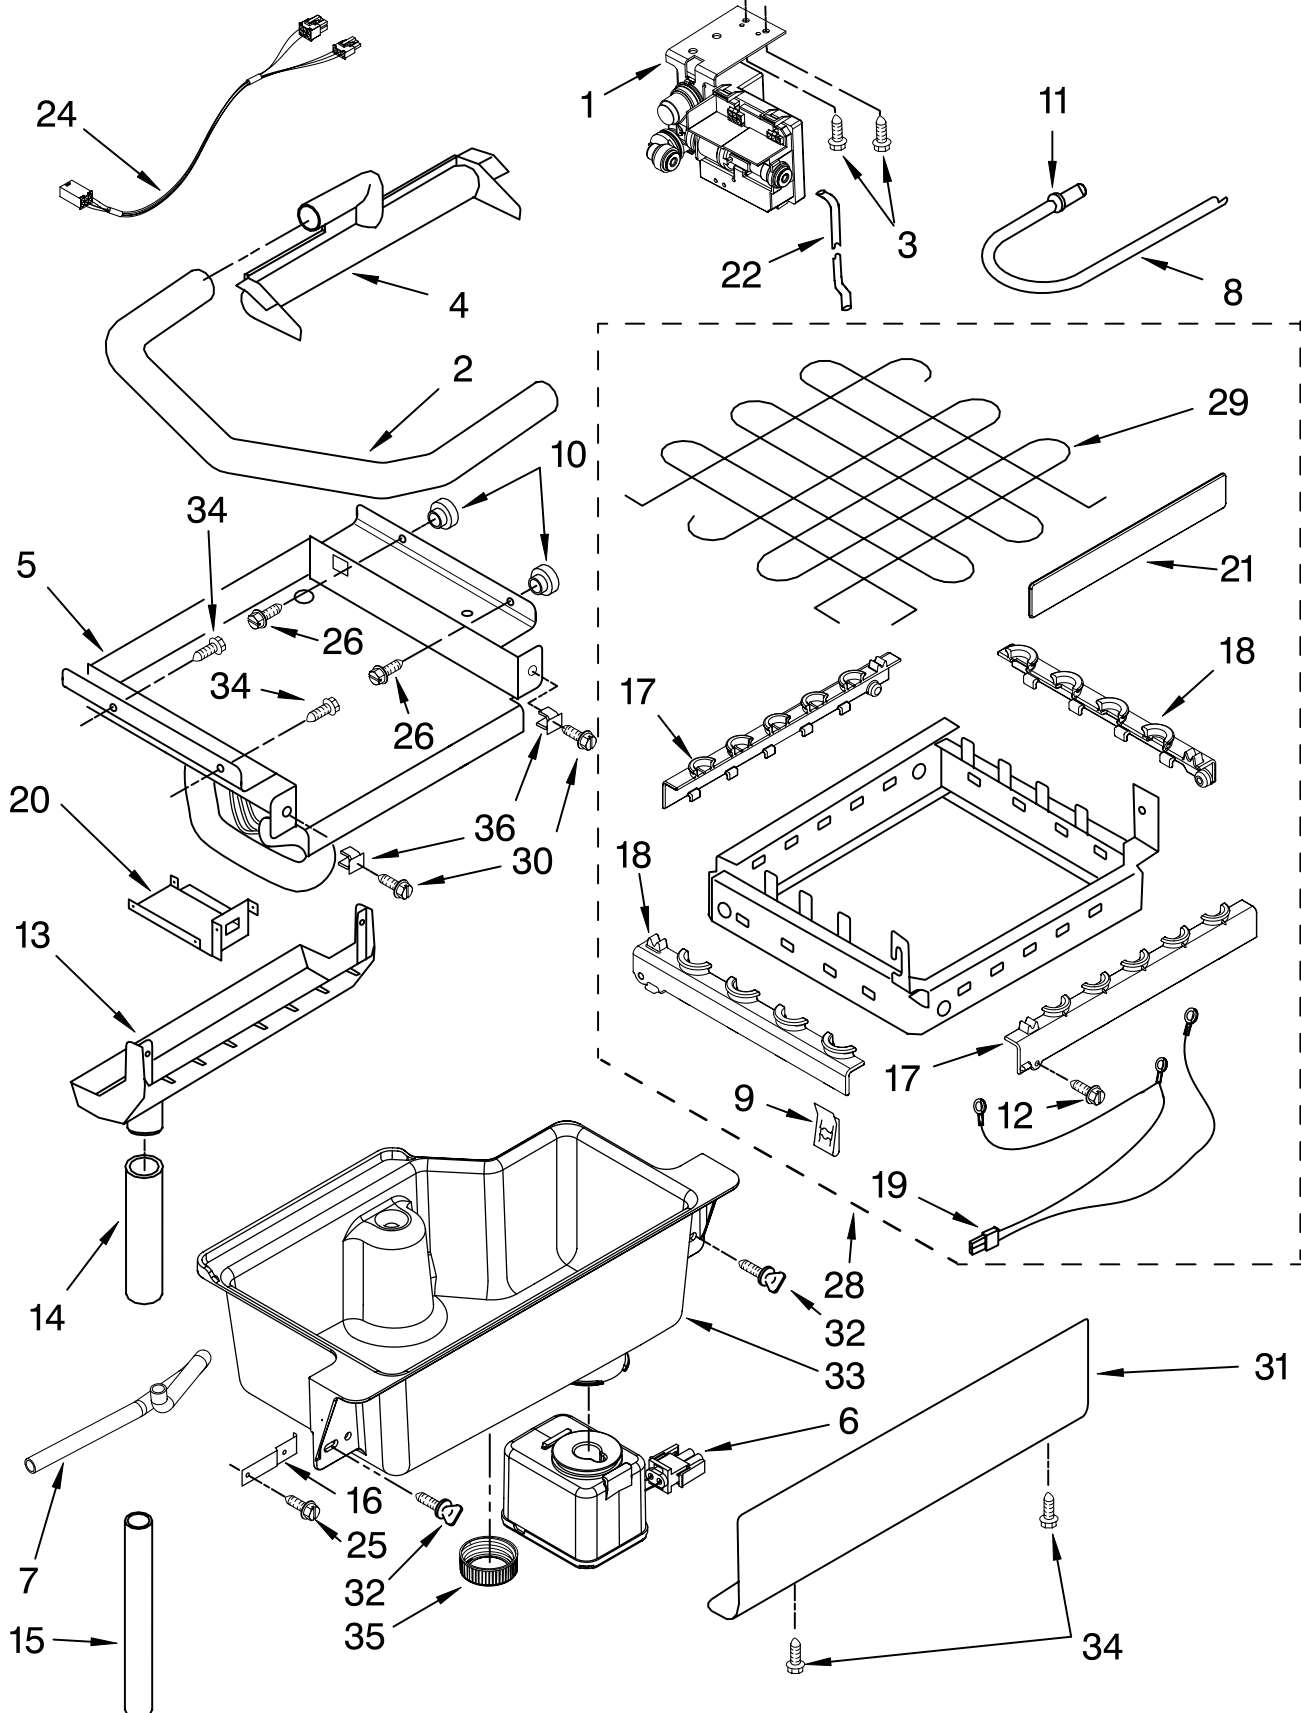

EVAPORATOR, ICE CUTTER GRID AND WATER PARTS

For Models: KUIIC18PNTS2
(Stainless Steel)

FOR ORDERING INFORMATION REFER TO PARTS PRICE LIST

EVAPORATOR, ICE CUTTER GRID AND WATER PARTS

For Models: KUIC18PNTS2
(Stainless Steel)

Illus. No.	Part No.	DESCRIPTION
1	W10217917	Valve, Complete Water
2	2217286	Tube, Plastic
3	488208	Screw
4	2185523	Dispenser, Water
5	2217269	Evaporator
6	2313705	Pump, Drain
7	2313851	Tube, Reservoir Pump
8	2172593	Tube, Water Fill
9	488660	Nut, Speed
10	836667	Spacer
11	2208539	Fastener, Pushnut
12	489443	Screw
13	2185625	Reservoir, Water Slide
14	2185626	Tube
15	2313890	Hose, Overflow
16	2217378	Bracket-Reservoir
17	2313603	Bracket, Front and Rear
18	2313602	Bracket, Side Left and Right
19	2185681	Harness, Grid
20	2208427	Support, Bracket Evaporator/Grid
21	2313604	Guide, Ice Grid
22	W10136146	Tube
24	2310169	Wire Assembly (Valve)
25	8281193	Screw
26	3400886	Screw 8-18 x 1 1/4
28	2313637	Grid Assembly (Complete)
29	2174754	Wire, Grid Cutter
30	8281192	Screw
31	2208365	Cover, Grid
32	8281228	Thumbscrew
33	2324334	Reservoir, Water
34	3400884	Screw 8-18 x 5/8
35	2185696	Cap, Drain
36	3400909	Nut, Push-In

FOR ORDERING INFORMATION REFER TO PARTS PRICE LIST