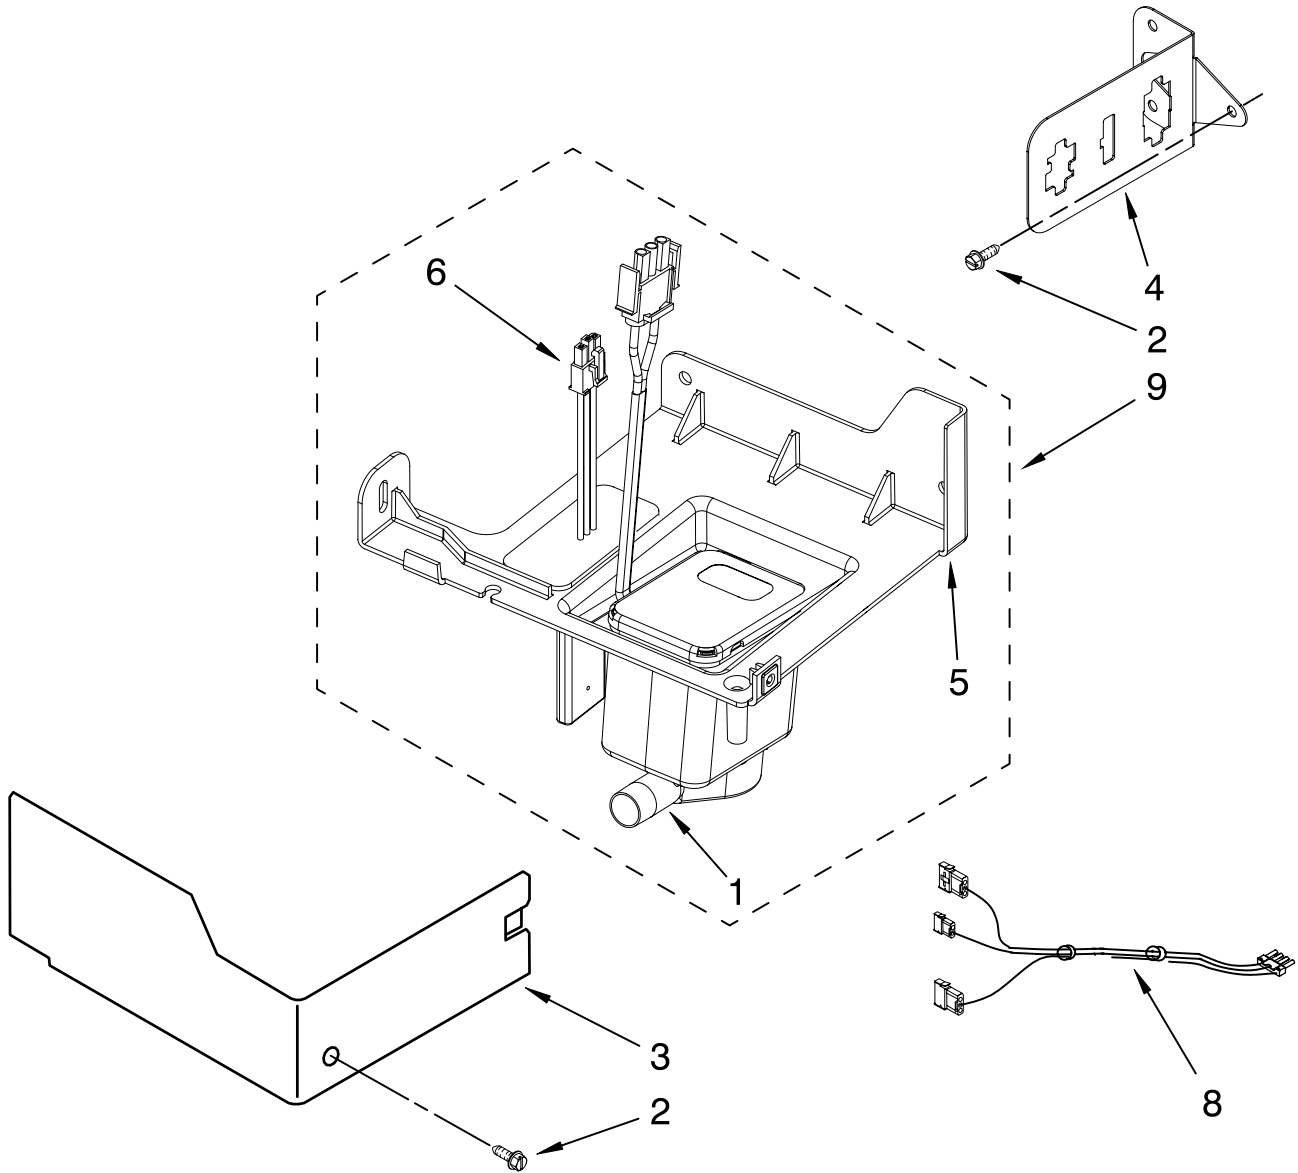

# EVAPORATOR, ICE CUTTER GRID AND WATER PARTS

For Models: KUIC18PNTS2  
(Stainless Steel)

<b>Illus. No.</b>	<b>Part No.</b>	<b>DESCRIPTION</b>
1	W10217917	Valve, Complete Water
2	2217286	Tube, Plastic
3	488208	Screw
4	2185523	Dispenser, Water
5	2217269	Evaporator
6	2313705	Pump, Drain
7	2313851	Tube, Reservoir Pump
8	2172593	Tube, Water Fill
9	488660	Nut, Speed
10	836667	Spacer
11	2208539	Fastener, Pushnut
12	489443	Screw
13	2185625	Reservoir, Water Slide
14	2185626	Tube
15	2313890	Hose, Overflow
16	2217378	Bracket-Reservoir
17	2313603	Bracket, Front and Rear
18	2313602	Bracket, Side Left and Right
19	2185681	Harness, Grid
20	2208427	Support, Bracket Evaporator/Grid
21	2313604	Guide, Ice Grid
22	W10136146	Tube
24	2310169	Wire Assembly (Valve)
25	8281193	Screw
26	3400886	Screw 8-18 x 1 1/4
28	2313637	Grid Assembly (Complete)
29	2174754	Wire, Grid Cutter
30	8281192	Screw
31	2208365	Cover, Grid
32	8281228	Thumbscrew
33	2324334	Reservoir, Water
34	3400884	Screw 8-18 x 5/8
35	2185696	Cap, Drain
36	3400909	Nut, Push-In

# PUMP PARTS

For Models: KUI18PNTS2  
(Stainless Steel)

Illus. No.	Part No.	DESCRIPTION
1	2313628	Pump-Recirculating
2	3400884	Screw 8-18 x 5/8
3	2185677	Cover, Pump
4	2313844	Bracket, Connector Assembly
5	2313627	Bracket-Pump
6	2313643	Sensor-Water Level
8	2310092	Wiring Harness Main To Pump
9	2313702	Pump Assembly