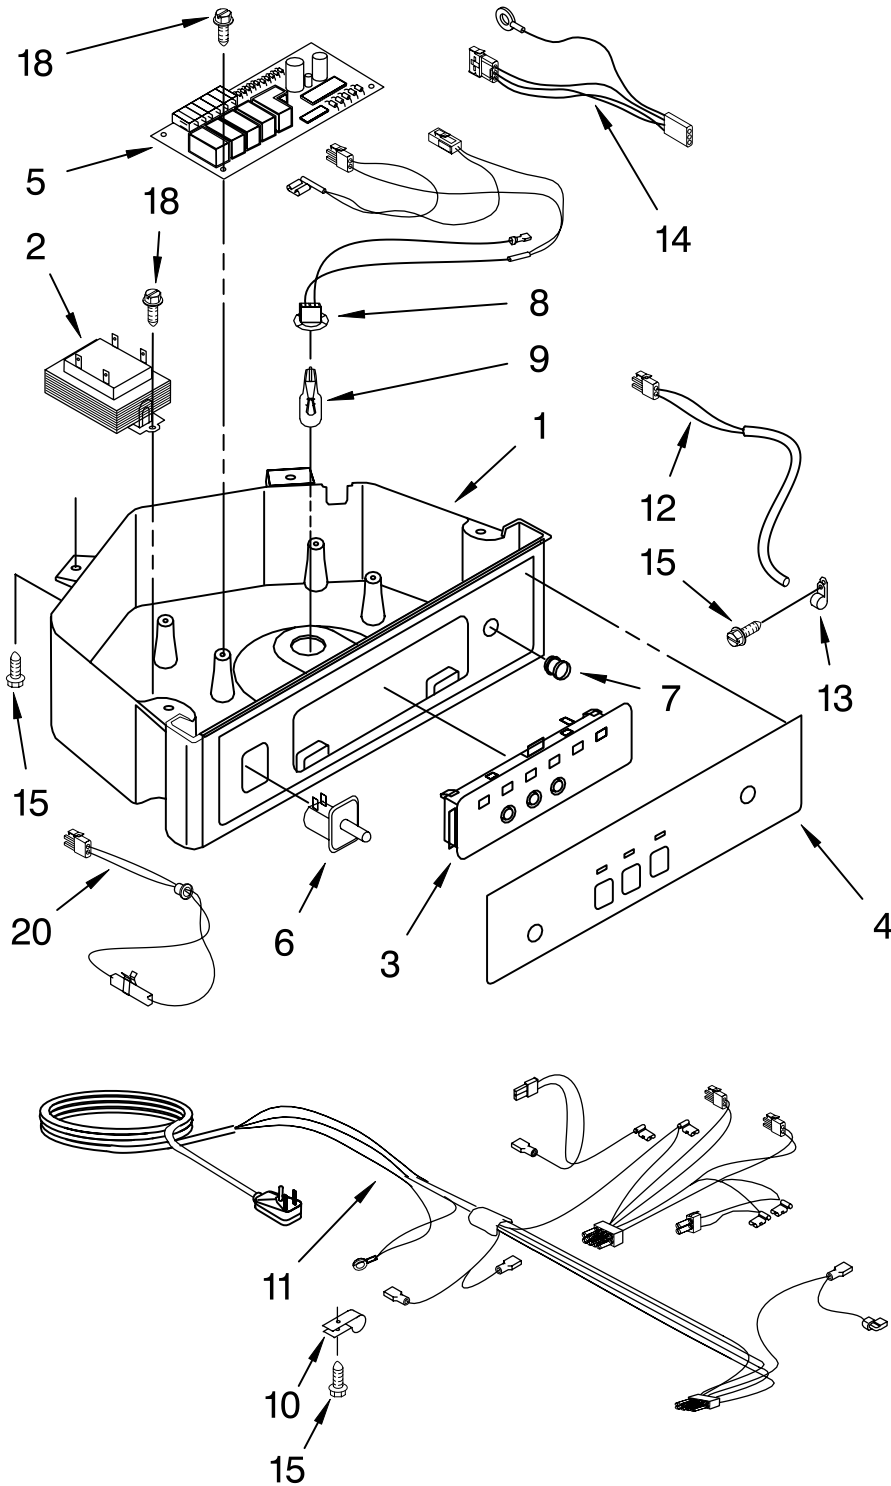

# EVAPORATOR, ICE CUTTER GRID AND WATER PARTS

For Models: KUIS155HWH2, KUIS155HBT2, KUIS155HBL2, KUIS155HBS2  
 (WHITE) (BISCUIT) (BLACK) (STAINLESS STEEL)

Illus. No.	Part No.	DESCRIPTION
1	2185758	Valve, Complete Water
2	2185669	Tube, Plastic
3	488687	Screw 8-15 X 5/8
4	2185523	Dispenser, Water
5	2208464	Evaporator
6	627018	Nut, Compression
7	841707	Insert, Tube
8	2172593	Tube, Water Fill
9	488660	Nut, Speed
10	836667	Spacer
11	2208539	Fastener, Pushnut
12	489443	Screw
13	2185625	Reservoir, Water Slide
14	2185626	Tube
15	2185673	Hose, Overflow
16	2208566	Guide-Ice, Grid
17	2185615	Bracket, Front and Rear
18	2185611	Bracket, Side Left and Right
19	2185681	Harness, Grid
26	3400886	Screw 8-18 X 1 1/4
28	2185614	Grid Assembly (Complete)
39	2174754	Wire, Grid Cutter
41	2185570	Cover, Grid
42	681534	Thumbscrew
43	2185624	Reservoir, Water
44	3400884	Screw 8-18 X 5/8
45	2185696	Cap, Drain
46	3400909	Nut, Push-In

# PUMP PARTS

For Models: KUIS155HWH2, KUIS155HBT2, KUIS155HBL2, KUIS155HBS2  
(WHITE) (BISCUIT) (BLACK) (STAINLESS STEEL)

<b>Illus. No.</b>	<b>Part No.</b>	<b>DESCRIPTION</b>
1	2208482	Pump, Water (Complete)
2	3400884	Screw 8-18 X 5/8
3	2185677	Cover, Pump
4	2185585	Bracket, Connector Assembly

# CONTROL PANEL PARTS

For Models: KUIS155HWH2, KUIS155HBT2, KUIS155HBL2, KUIS155HBS2  
(WHITE) (BISCUIT) (BLACK) (STAINLESS STEEL)

Illus. No.	Part No.	DESCRIPTION
1	2185738	Box, Control
2	2185657	Transformer
3	2185592	Assembly, Switch (ALSO ORDER #4)
4	2208317W	Overlay
5	6100499	P.C. Board
6	2149705	Switch, Plunger
7	2185694	Lens, LED
8	2185692	Wiring Harness Grid/ Light
9	745362	Bulb
10	2185788	Clamp
11	2187286	Wiring Harness, Complete Unit (Includes Power Cord)
12	2185679	Thermostat, Bin
13	2185825	Clamp
14	2185703	Wiring Harness, Main to Pump,
15	3400884	Screw 8-18 X 5/8
18	3400850	Screw 8-16 X 3/8
20	2185680	Thermister, Ice Control