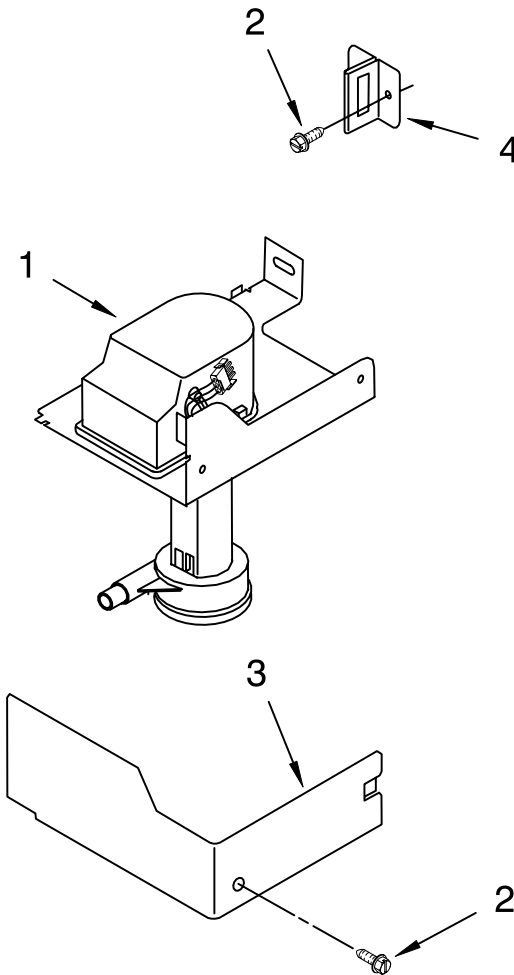

PUMP PARTS

For Models: KUIS155HWH2, KUIS155HBT2, KUIS155HBL2, KUIS155HBS2
(WHITE) (BISCUIT) (BLACK) (STAINLESS STEEL)

Illus. No.	Part No.	DESCRIPTION
1	2208482	Pump, Water (Complete)
2	3400884	Screw 8-18 X 5/8
3	2185677	Cover, Pump
4	2185585	Bracket, Connector Assembly

FOR ORDERING INFORMATION REFER TO PARTS PRICE LIST