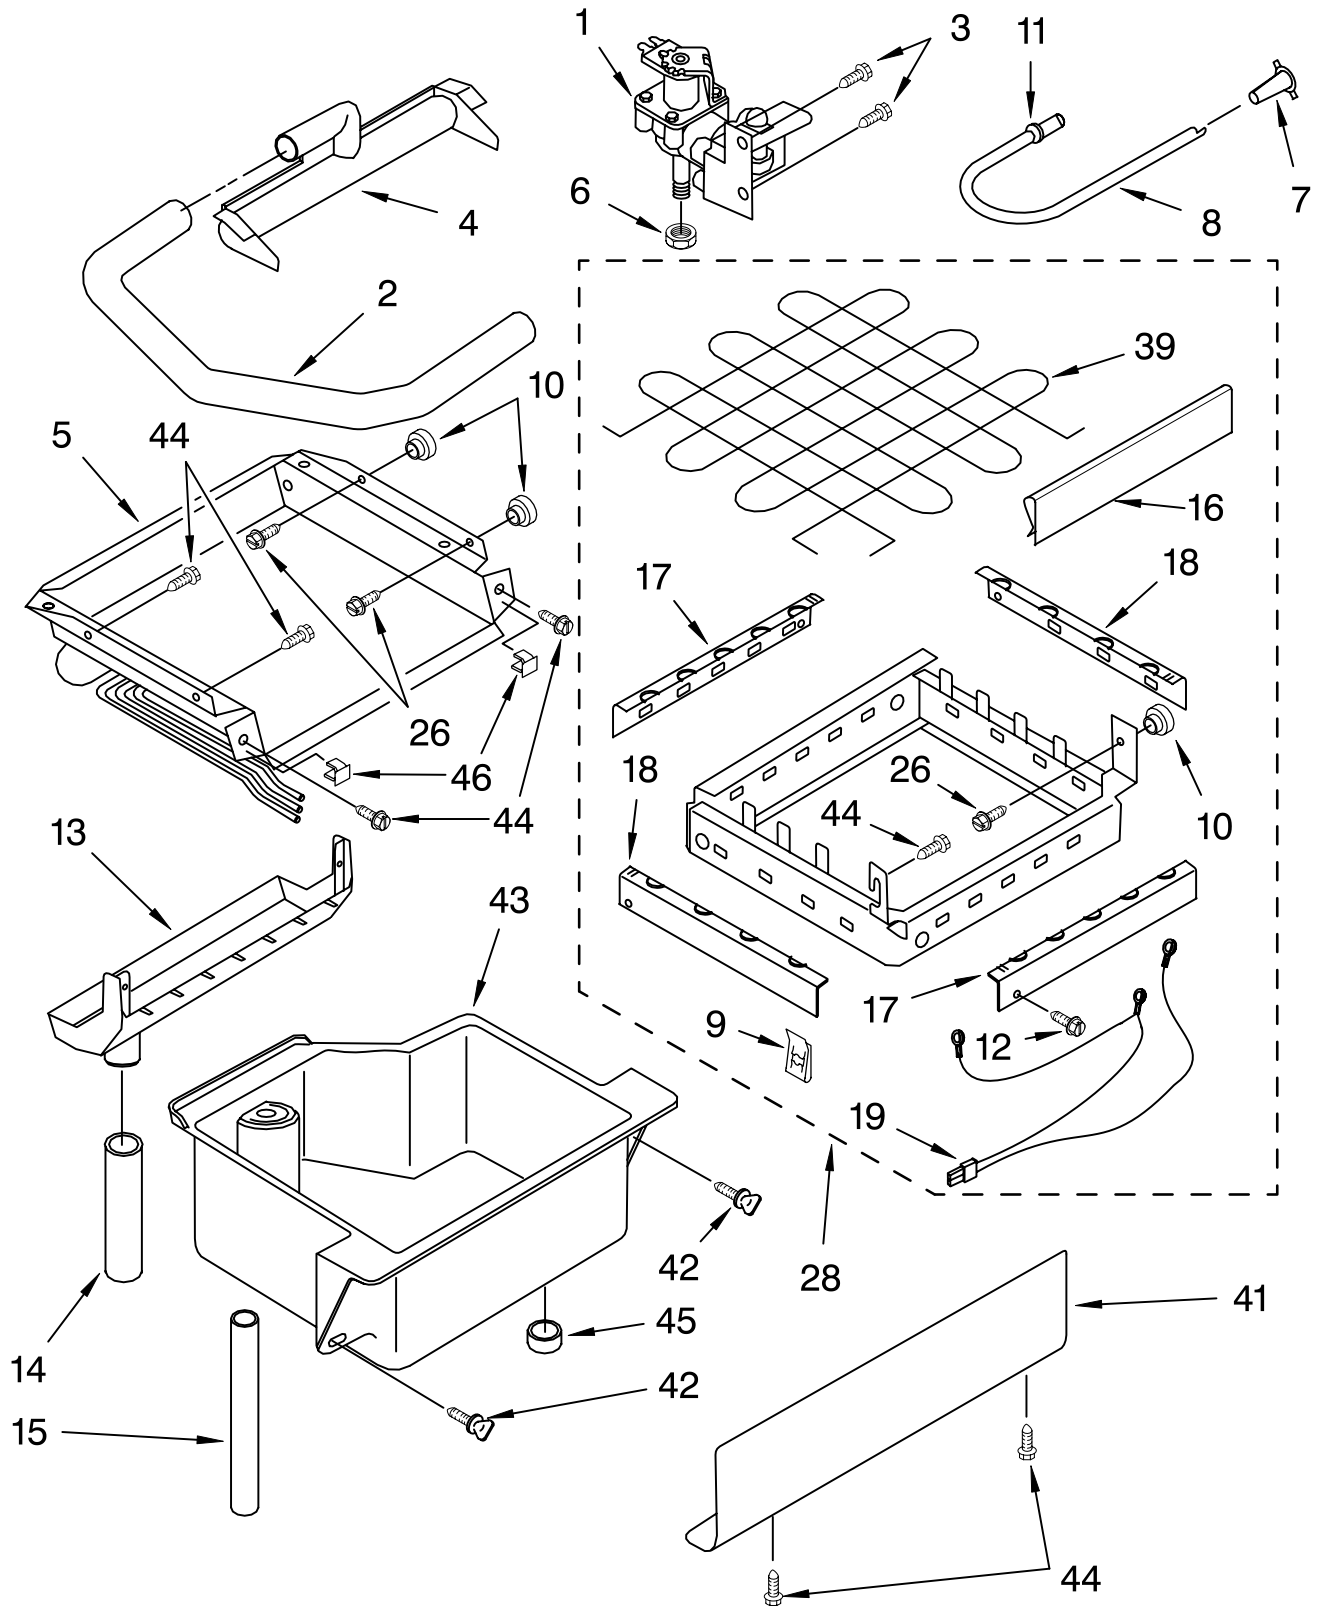

EVAPORATOR, ICE CUTTER GRID AND WATER PARTS

For Models: KUIS155HWH2, KUIS155HBT2, KUIS155HBL2, KUIS155HBS2
(WHITE) (BISCUIT) (BLACK) (STAINLESS STEEL)

FOR ORDERING INFORMATION REFER TO PARTS PRICE LIST

EVAPORATOR, ICE CUTTER GRID AND WATER PARTS

For Models: KUIS155HWH2, KUIS155HBT2, KUIS155HBL2, KUIS155HBS2
(WHITE) (BISCUIT) (BLACK) (STAINLESS STEEL)

Illus. No.	Part No.	DESCRIPTION
1	2185758	Valve, Complete Water
2	2185669	Tube, Plastic
3	488687	Screw 8-15 X 5/8
4	2185523	Dispenser, Water
5	2208464	Evaporator
6	627018	Nut, Compression
7	841707	Insert, Tube
8	2172593	Tube, Water Fill
9	488660	Nut, Speed
10	836667	Spacer
11	2208539	Fastener, Pushnut
12	489443	Screw
13	2185625	Reservoir, Water Slide
14	2185626	Tube
15	2185673	Hose, Overflow
16	2208566	Guide-Ice, Grid
17	2185615	Bracket, Front and Rear
18	2185611	Bracket, Side Left and Right
19	2185681	Harness, Grid
26	3400886	Screw 8-18 X 1 1/4
28	2185614	Grid Assembly (Complete)
39	2174754	Wire, Grid Cutter
41	2185570	Cover, Grid
42	681534	Thumbscrew
43	2185624	Reservoir, Water
44	3400884	Screw 8-18 X 5/8
45	2185696	Cap, Drain
46	3400909	Nut, Push-In

FOR ORDERING INFORMATION REFER TO PARTS PRICE LIST