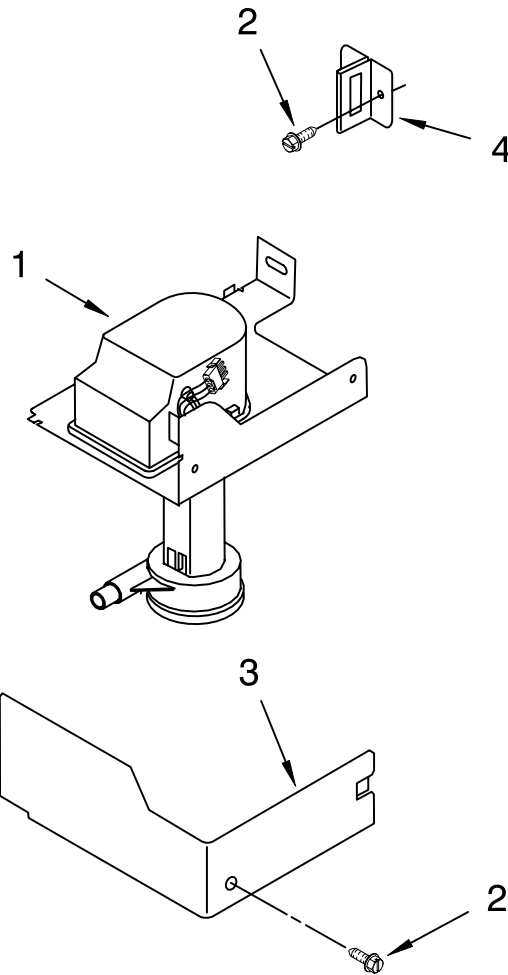

FOR ORDERING INFORMATION REFER TO PARTS PRICE LIST

EVAPORATOR, ICE CUTTER GRID AND WATER PARTS

For Models: KUIS155HWH3, KUIS155HBT3, KUIS155HBL3, KUIS155HBS3
(WHITE) (BISCUIT) (BLACK) (STAINLESS STEEL)

Illus. No.	Part No.	DESCRIPTION
1	2185758	Valve, Complete Water
2	2185669	Tube, Plastic
3	488687	Screw 8-15 X 5/8
4	2185523	Dispenser, Water
5	2208420	Evaporator
6	627018	Nut, Compression
7	841707	Insert, Tube
8	2172593	Tube, Water Fill
9	488660	Nut, Speed
10	836667	Spacer
11	2208539	Fastener, Pushnut
12	489443	Screw
13	2185625	Reservoir, Water Slide
14	2185626	Tube
15	2185673	Hose, Overflow
16	2208566	Guide-Ice, Grid
17	2185615	Bracket, Front and Rear
18	2185611	Bracket, Side Left and Right
19	2185681	Harness, Grid
22	2208533	Tube
23	487627	Ball Sleeve
24	487857	Nut, Ball Sleeve
26	3400886	Screw 8-18 X 1 1/4
28	2217280	Grid Assembly (Complete)
39	2174754	Wire, Grid Cutter
41	2185570	Cover, Grid
42	8281228	Thumbscrew
43	2185624	Reservoir, Water
44	3400884	Screw 8-18 X 5/8
45	2185696	Cap, Drain
46	3400909	Nut, Push-In

FOR ORDERING INFORMATION REFER TO PARTS PRICE LIST

PUMP PARTS

For Models: KUIS155HWH3, KUIS155HBT3, KUIS155HBL3, KUIS155HBS3
(WHITE) (BISCUIT) (BLACK) (STAINLESS STEEL)

Illus. No.	Part No.	DESCRIPTION
1	2217220	Pump, Water (Complete)
2	3400884	Screw 8-18 X 5/8
3	2185677	Cover, Pump
4	2185585	Bracket, Connector Assembly