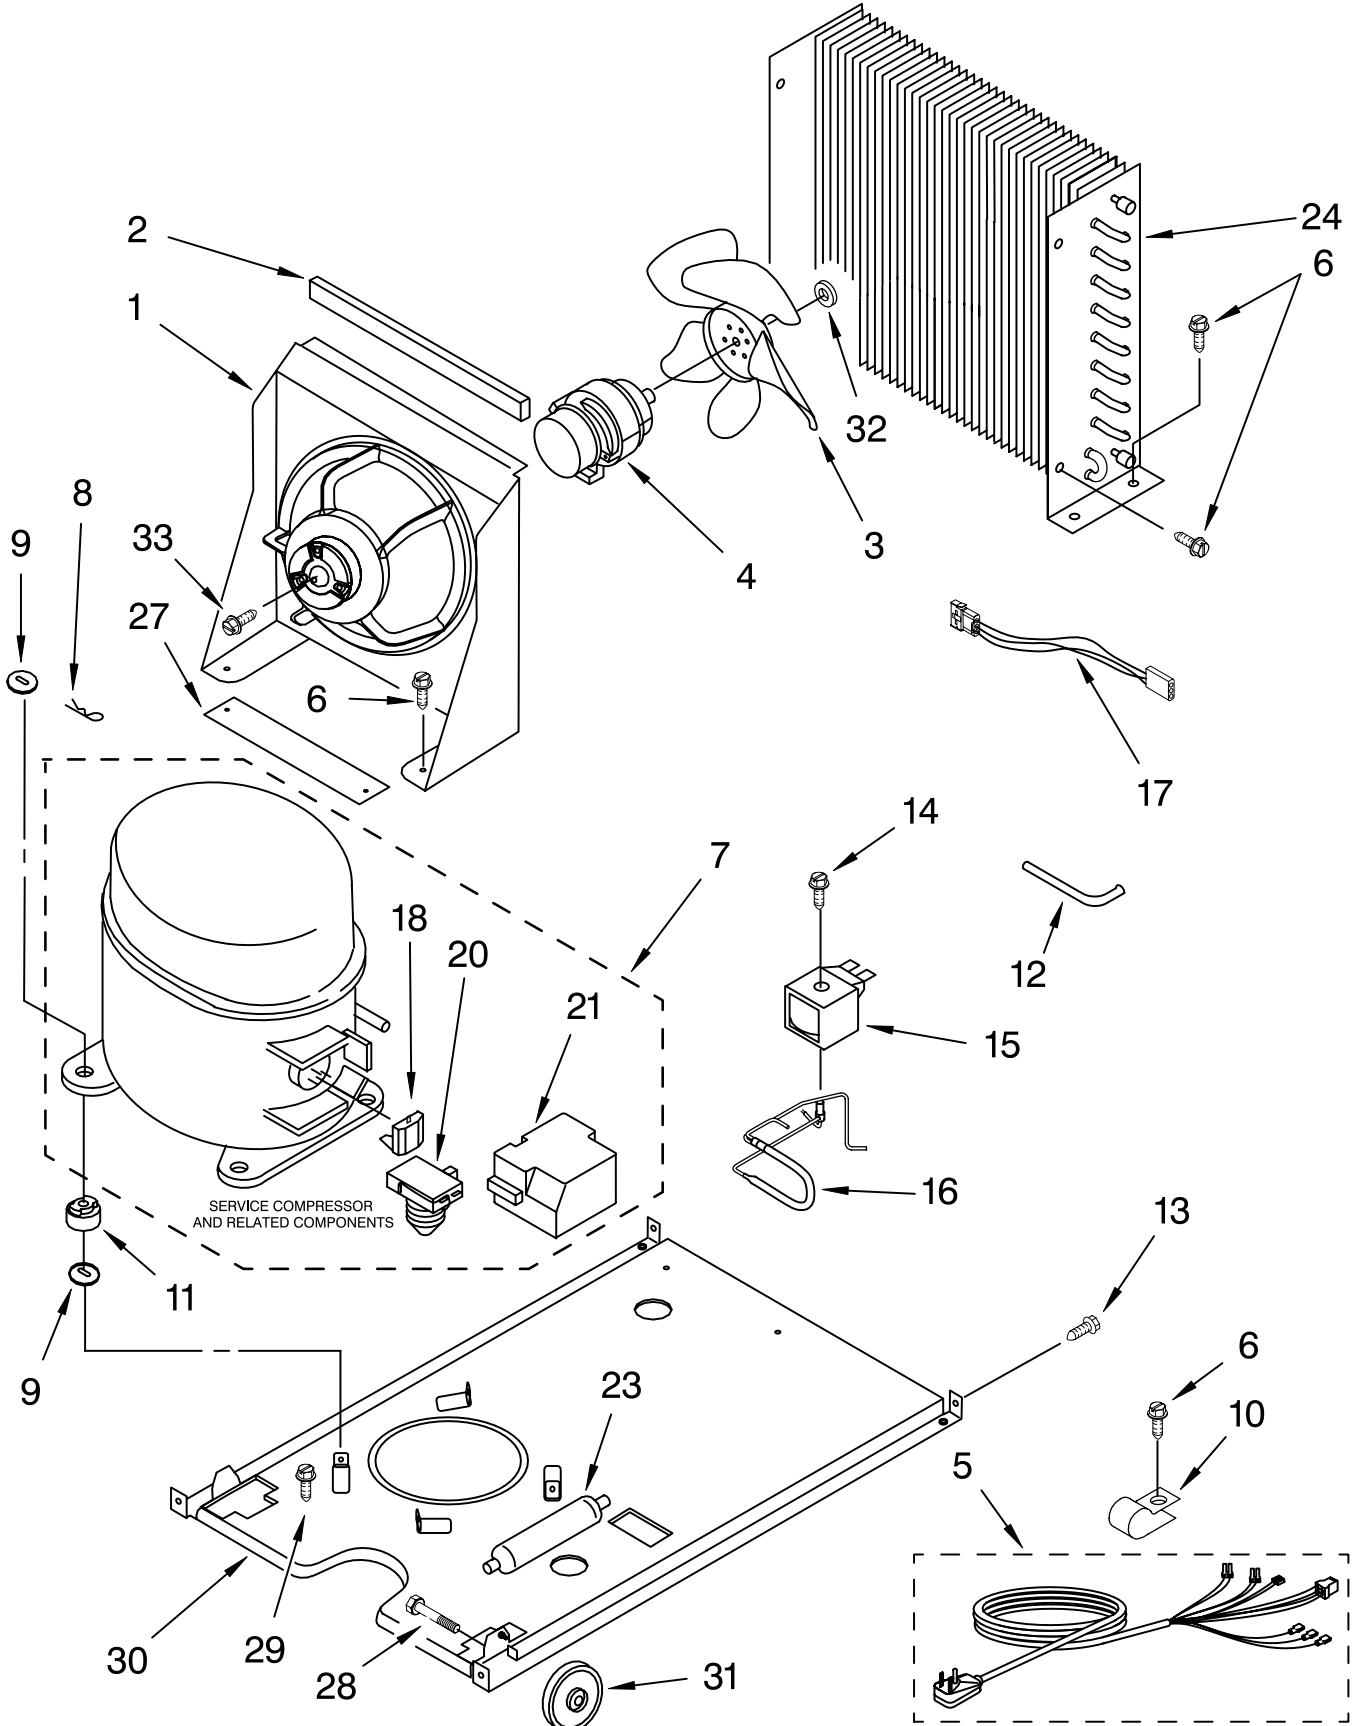

UNIT PARTS

For Models: KUIS155HWH3, KUIS155HBT3, KUIS155HBL3, KUIS155HBS3
(WHITE) (BISCUIT) (BLACK) (STAINLESS STEEL)

FOR ORDERING INFORMATION REFER TO PARTS PRICE LIST

UNIT PARTS

For Models: KUIS155HWH3, KUIS155HBT3, KUIS155HBL3, KUIS155HBS3
(WHITE) (BISCUIT) (BLACK) (STAINLESS STEEL)

<u>Illus.</u> <u>No.</u>	<u>Part</u> <u>No.</u>	<u>DESCRIPTION</u>
1	2185532	Bracket, Fan Mtg.
2	2185675	Pad, Foam
3	2190685	Blade, Fan
4	2188537	Motor, Fan
5		Wiring Harness, Complete Unit (See #11 On Control Panel Parts Page)
6	304392	Screw 8-18 X 1/2
7	2208370	Compressor
8	A201435	Clip, Mounting
9	A201441	Shim (8)
10	2185960	Clamp (Power Cord)
11	2185965	Grommet (4)
12	2208415	Tube, Process
13	489423	Screw
14	489472	Screw
15	759112	Coil, Solenoid
16	2208413	Valve, Body
17	2187267	Wiring Harness, Condenser Fan
18	2217223	Overload
20	2217224	Relay, Start
21	2208371	Cover, Terminal
23	2209223	Drier
24	2185529	Condenser
27	2185858	Pad, Foam (2)
28	3370389	Screw 10-32X15/16
29	488500	Screw, Ground 8-32 X 3/8
30	2185511	Base, Unit
31	302819	Wheel
32	486692	Nut, Speed
33	489494	Screw 8-32 X 3/4

REFRIGERANT CHARGE

6.5 OZ. (R134A)

FOR ORDERING INFORMATION REFER TO PARTS PRICE LIST