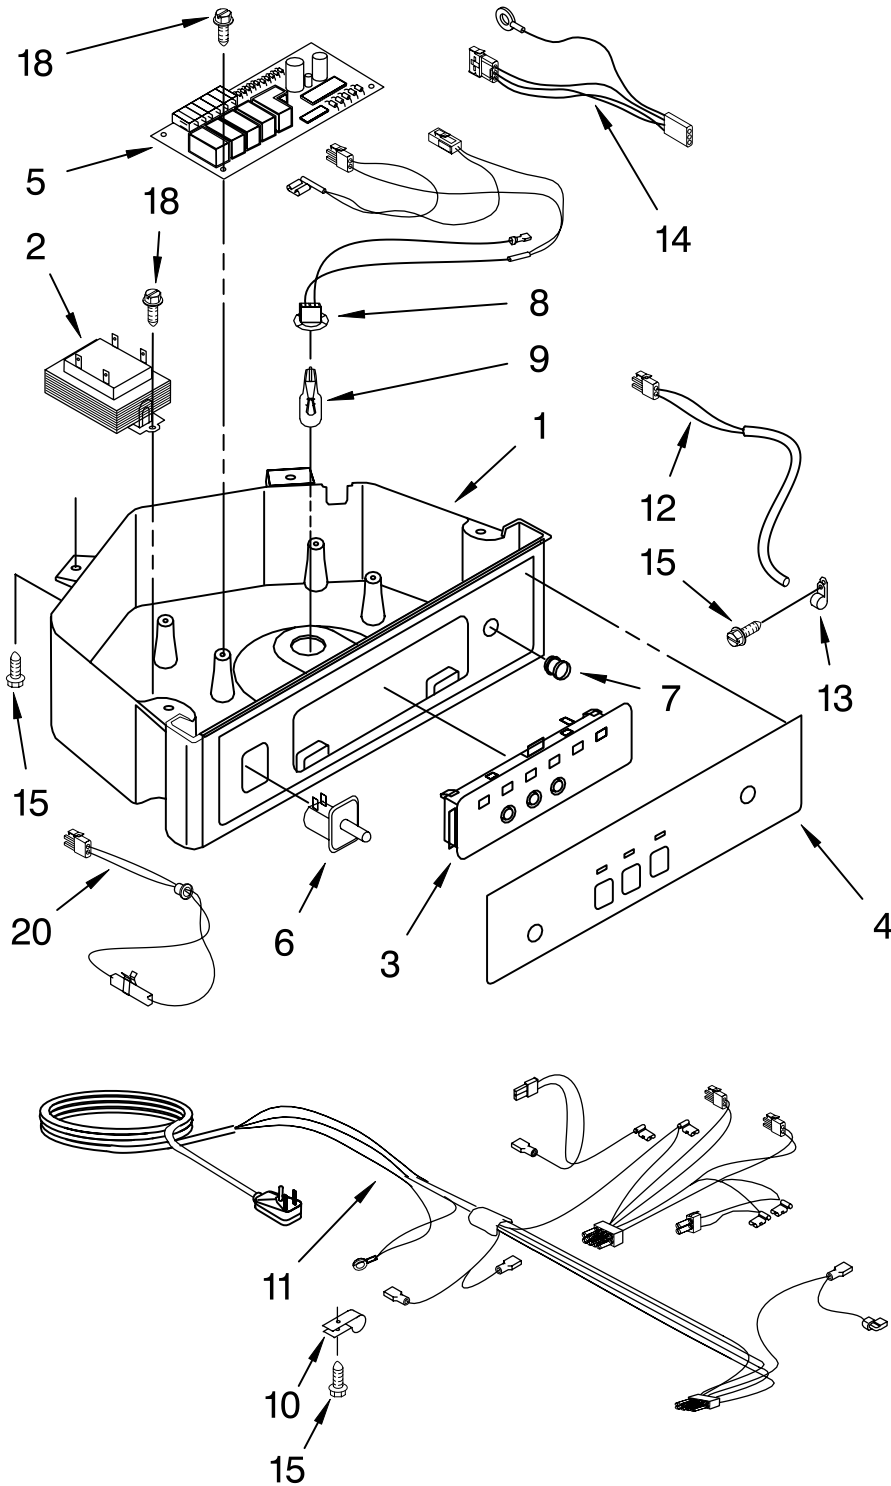

CONTROL PANEL PARTS

For Models: KUIS155HWH3, KUIS155HBT3, KUIS155HBL3, KUIS155HBS3
(WHITE) (BISCUIT) (BLACK) (STAINLESS STEEL)

Illus. No.	Part No.	DESCRIPTION
1	2185738	Box, Control
2	2185657	Transformer
3	2185592	Assembly, Switch (ALSO ORDER #4)
4	2208317W	Overlay
5	6100499	P.C. Board
6	2149705	Switch, Plunger
7	2185694	Lens, LED
8	2185692	Wiring Harness Grid/ Light
9	745362	Bulb
10	2185788	Clamp
11	2187286	Wiring Harness, Complete Unit (Includes Power Cord)
12	2185679	Thermostat, Bin
13	2185825	Clamp
14	2185703	Wiring Harness, Main to Pump,
15	3400884	Screw 8-18 X 5/8
18	3400850	Screw 8-16 X 3/8
20	2185680	Thermister, Ice Control

FOR ORDERING INFORMATION REFER TO PARTS PRICE LIST