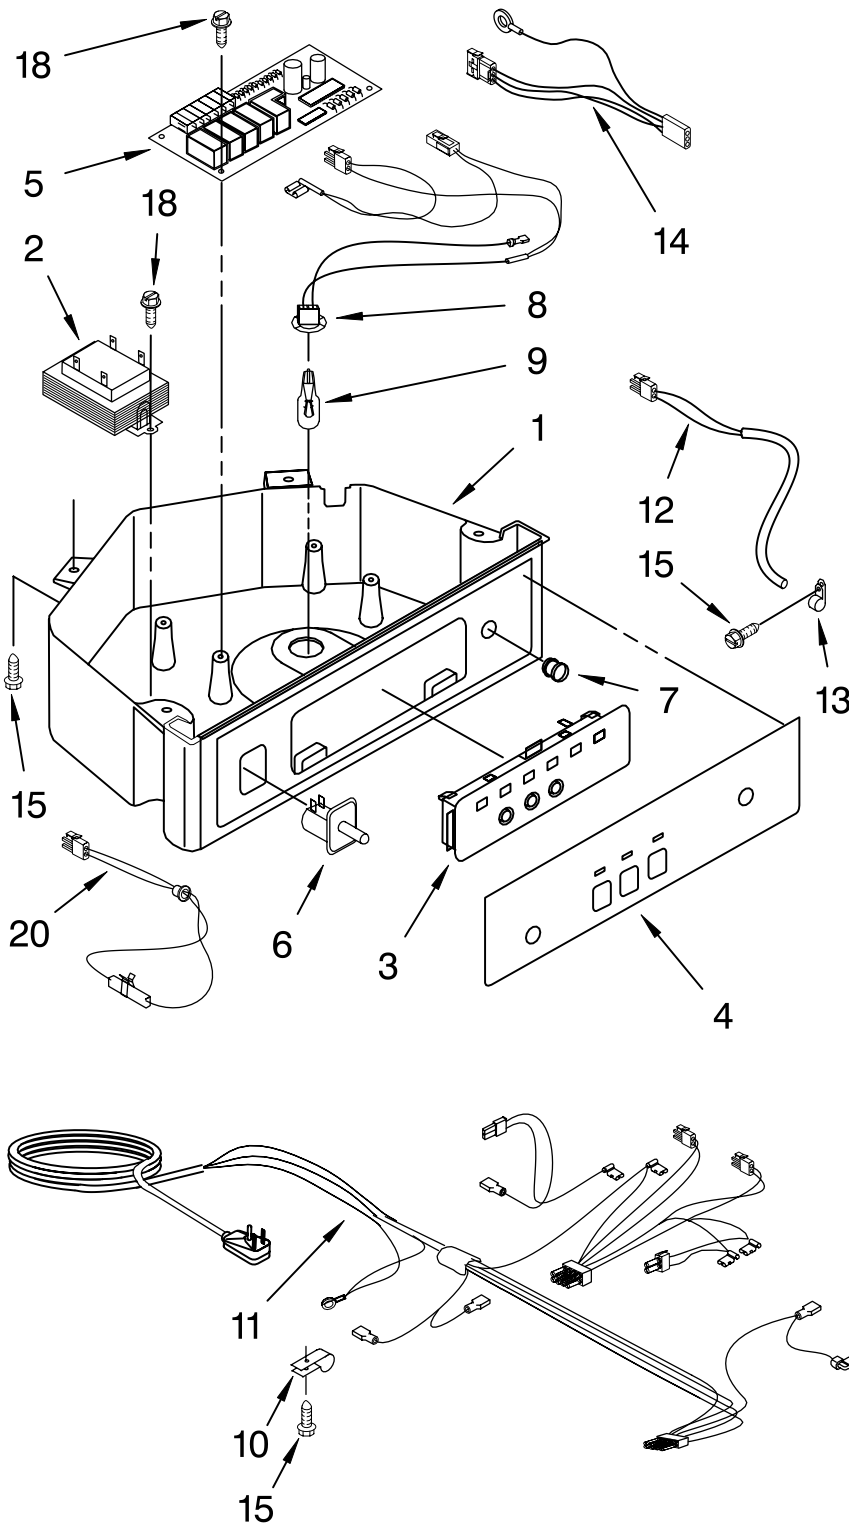

# EVAPORATOR, ICE CUTTER GRID AND WATER PARTS

For Models: KUIS155HLS3  
(STAINLESS STEEL)

<b>Illus. No.</b>	<b>Part No.</b>	<b>DESCRIPTION</b>
1	2185758	Valve, Complete Water
2	2185669	Tube, Plastic
3	488687	Screw 8-15 X 5/8
4	2185523	Dispenser, Water
5	2208420	Evaporator
6	627018	Nut, Compression
7	841707	Insert, Tube
8	2172593	Tube, Water Fill
9	488660	Nut, Speed
10	836667	Spacer
11	2208539	Fastener, Pushnut
12	489443	Screw
13	2185625	Reservoir, Water Slide
14	2185626	Tube
15	2185673	Hose, Overflow
16	2208566	Guide-Ice, Grid
17	2185615	Bracket, Front and Rear
18	2185611	Bracket, Side Left and Right
19	2185681	Harness, Grid
20	2208533	Tube
21	487857	Nut-Ball, Sleeve
22	487627	Ball Sleeve
26	3400886	Screw 8-18 X 1 1/4
28	2185614	Grid Assembly (Complete)
39	2174754	Wire, Grid Cutter
41	2185570	Cover, Grid
42	8281228	Thumbscrew
43	2185624	Reservoir, Water
44	3400884	Screw 8-18 X 5/8
45	2185696	Cap, Drain
46	3400909	Nut, Push-In

# PUMP PARTS

For Models: KUIS155HLS3  
(STAINLESS STEEL)

<b>Illus. No.</b>	<b>Part No.</b>	<b>DESCRIPTION</b>
1	2217220	Pump, Water (Complete)
2	3400884	Screw 8-18 X 5/8
3	2185677	Cover, Pump
4	2185585	Bracket, Connector Assembly

# CONTROL PANEL PARTS

For Models: KUIS155HLS3  
(STAINLESS STEEL)

Illus. No.	Part No.	DESCRIPTION
1	2185738	Box, Control
2	2185657	Transformer
3	2185592	Assembly, Switch (ALSO ORDER #4)
4	2208317W	Overlay
5	6100499	P.C. Board
6	2149705	Switch, Plunger
7	2185694	Lens, LED
8	2185692	Wiring Harness Grid/ Light
9	745362	Bulb
10	2185788	Clamp
11	2187286	Wiring Harness, Complete Unit (Includes Power Cord)
12	2185679	Thermostat, Bin
13	2185825	Clamp
14	2185703	Wiring Harness, Main to Pump,
15	3400884	Screw 8-18 X 5/8
18	3400850	Screw 8-16 X 3/8
20	2185680	Thermister, Ice Control