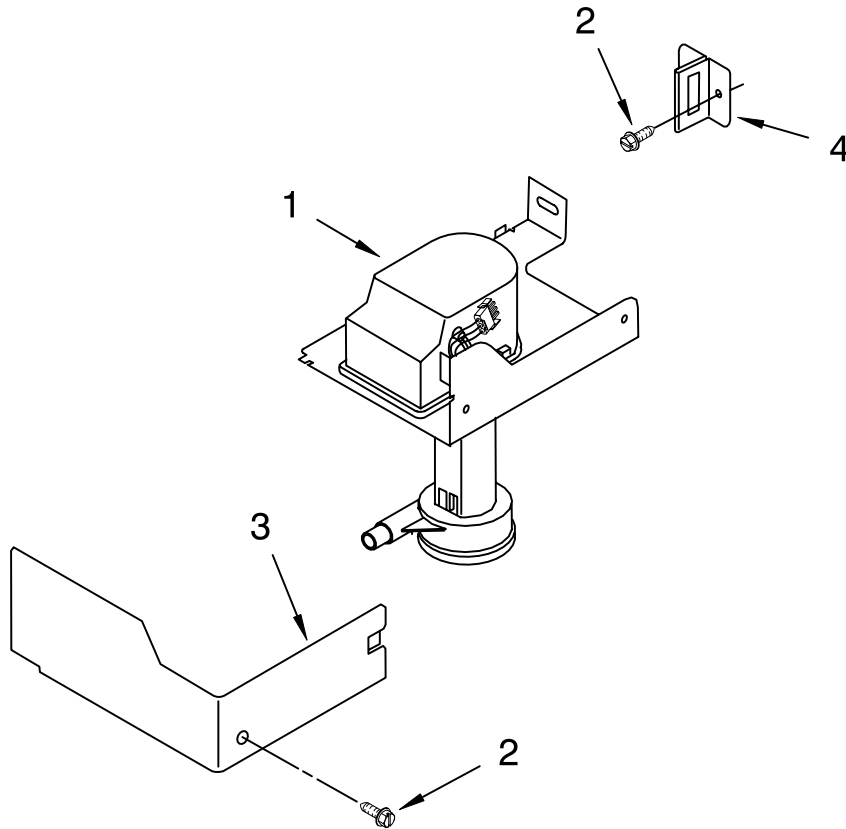

PUMP PARTS

For Models: KUIS155HLS3
(STAINLESS STEEL)

Illus. No.	Part No.	DESCRIPTION
1	2217220	Pump, Water (Complete)
2	3400884	Screw 8-18 X 5/8
3	2185677	Cover, Pump
4	2185585	Bracket, Connector Assembly

FOR ORDERING INFORMATION REFER TO PARTS PRICE LIST