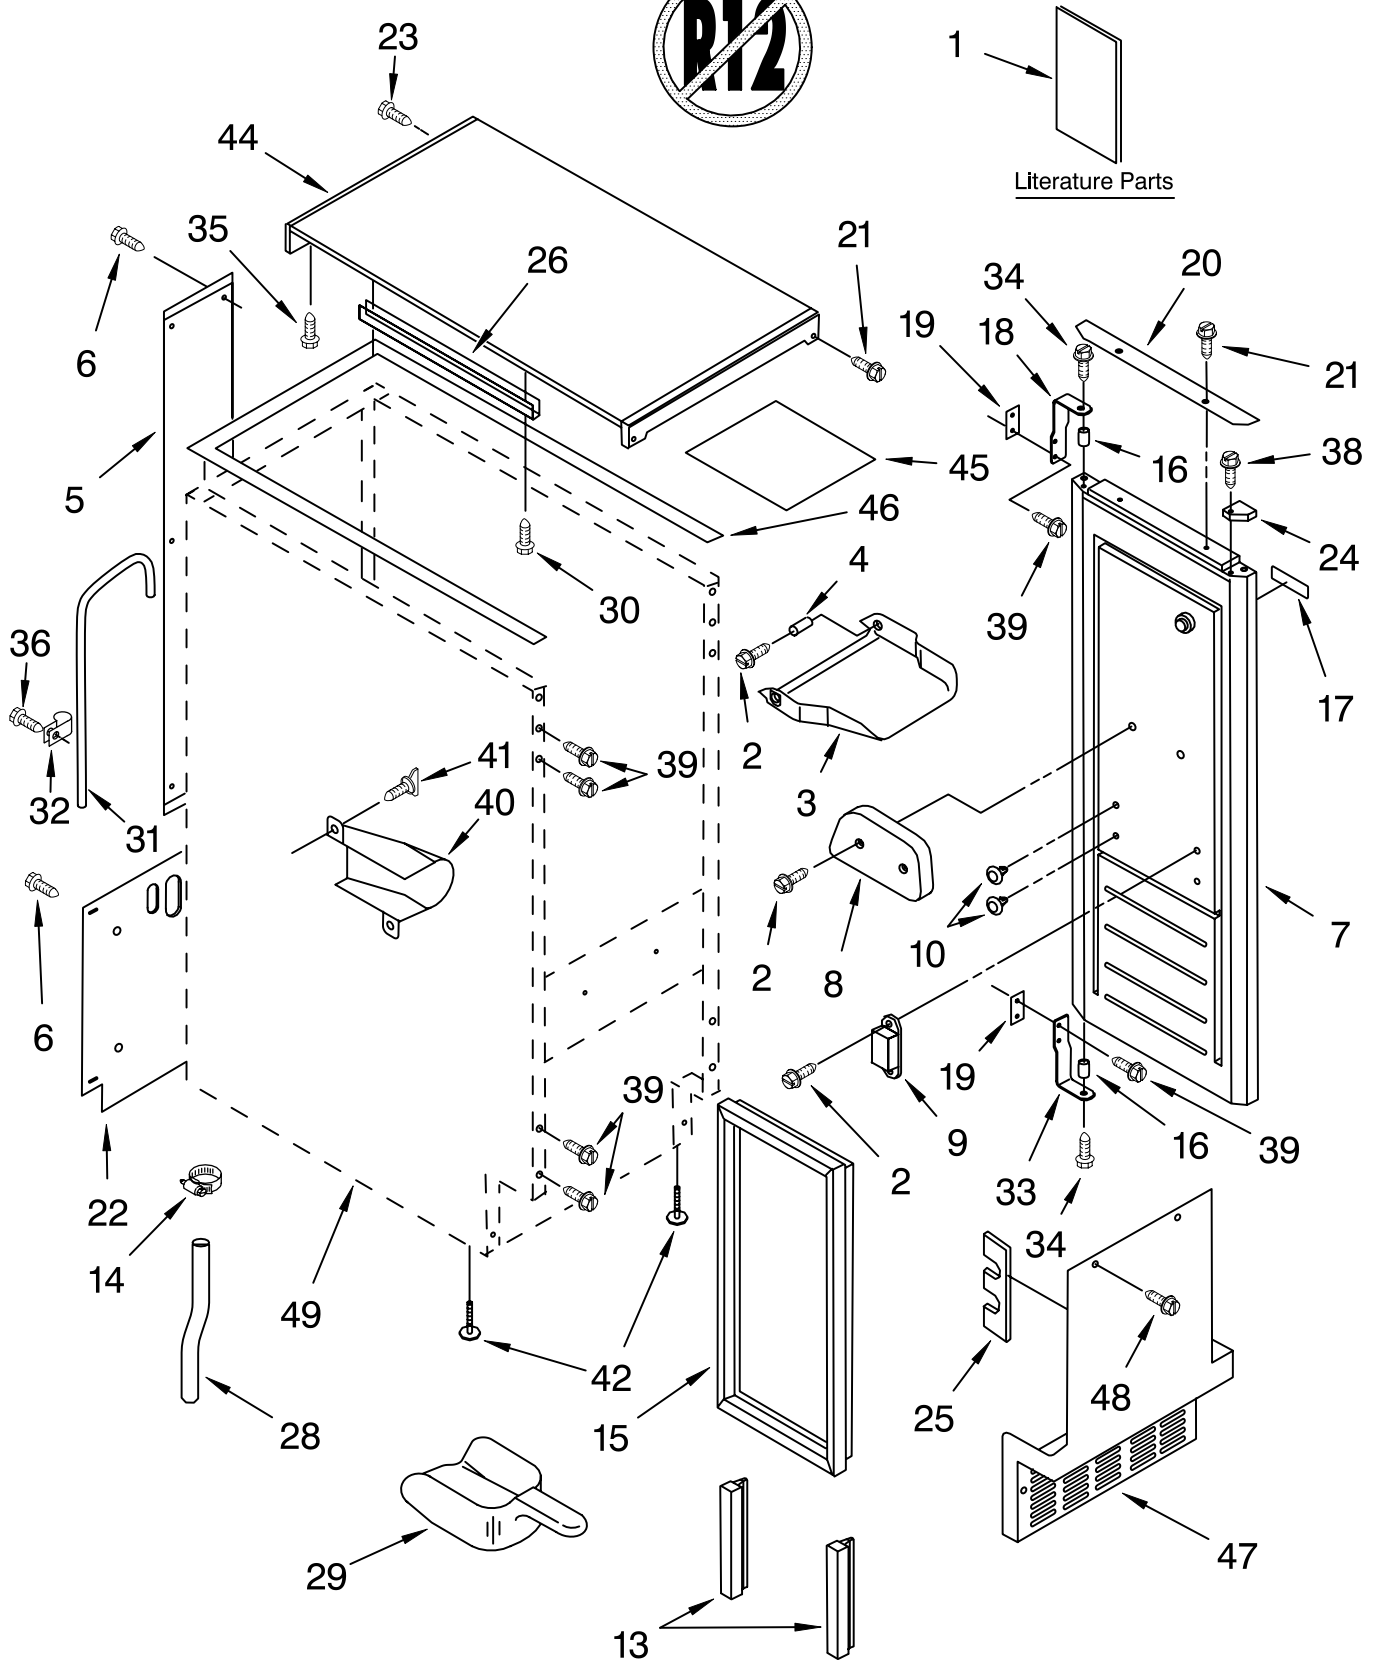

CABINET LINER AND DOOR PARTS

For Models: KUIS155HPW4, KUIS155HPB4
(WHITE) (BLACK)

ICE CUBE
MAKER

KitchenAid®

FOR ORDERING INFORMATION REFER TO PARTS PRICE LIST

CABINET LINER AND DOOR PARTS

For Models: KUIS155HPW4, KUIS155HPB4
(WHITE) (BLACK)

Illus. No.	Part No.	DESCRIPTION	Illus. No.	Part No.	DESCRIPTION	Illus. No.	Part No.	DESCRIPTION	
1	LIT2217246	Literature Parts Use & Care Guide	24		Filler, Endcap Left Side	Parts Not Illustrated and Optional Parts (Not Included)			
	LIT2217232	Service & Wiring Sheet		2185655W	White				
2	3400886	Screw 8-18 X 1 1/4		2185655B	Black				
3	2185742	Bin, Door			Right Side				
4	2185678	Spacer		2185656W	White	8171307		Cleaner, Ice maker	
5	2185575	Cover, Wiring	25	2185756	Pad, Foam	503695		Sealer, Cork (1/4 Pound)	
6	489442	Screw	26	2185691	Channel, Wiring	797403		Cement, Insulation (1 Oz.)	
7		Door	28	2185672	Tube, Drain (Drain to Pump)	505587		Sealer, Mastic (1 Qt.)	
	2932800W	White	29	585158	Scoop	212643		Sealer, Gum (22 Pcs. 3/16" x 7")	
	2932800B	Black	30	3400884	Screw 8-18 X 5/8	479976		Kit, Insulation (5 Pcs. 3" x 24" x 48")	
8	2185695	Cam, Door	31	2185926	Tube, Air Vent			978025	Valve, Access (1/4")
9	2185991	Assembly, Magnetic Catch	32	2208367	Clamp, Tube (3)			978026	Valve, Access (5/16")
10	2189000	Plug, Hole	33	2185711	Hinge, Bottom			978027	Valve, Access (3/8")
13	2185777	Gasket, Bottom	34	2185712	Pin, Hinge			978028	Valve, Access (1/2")
14	489503	Clamp	35	489048	Screw, Ground 8-32 X 1/2			978029	Valve, Access (5/8")
15	2185776	Gasket, Door	36	8281265	Screw 8-18 X 1/2			978030	Valve, Access (3/4")
16	2185640	Sleeve, Hinge	38	348689	Screw 8-18 X 3/4				
17		Nameplate	39	489423	Screw 10-32X11/16				
	2212760	White	40	2185927	Holder, Scoop				
	2212762	Black	41	8281228	Thumbscrew				
18	2185710	Hinge, Top	42	3376439	Leg, Leveler				
19	2185709	Shim, Hinge	44		Top				
20		Handle, Door		2929700W	White				
	2208492W	White		2929700B	Black				
	2208492B	Black	45	2185690	Shield, Electrical				
21		Screw 8-18 X 1/2	46	2185645	Gasket, Top Panel				
	8281188	White (2)	47		Grill, Front				
	8281186	Black (2)		2185571W	White				
22	2185730	Assembly, Unit Cover		2185571B	Black				
23	8281184	Screw, Handle	48	489474	Screw 8-18 X 1				
			49		Cabinet & Liner (NOT SERVICED)				

FOR ORDERING INFORMATION REFER TO PARTS PRICE LIST