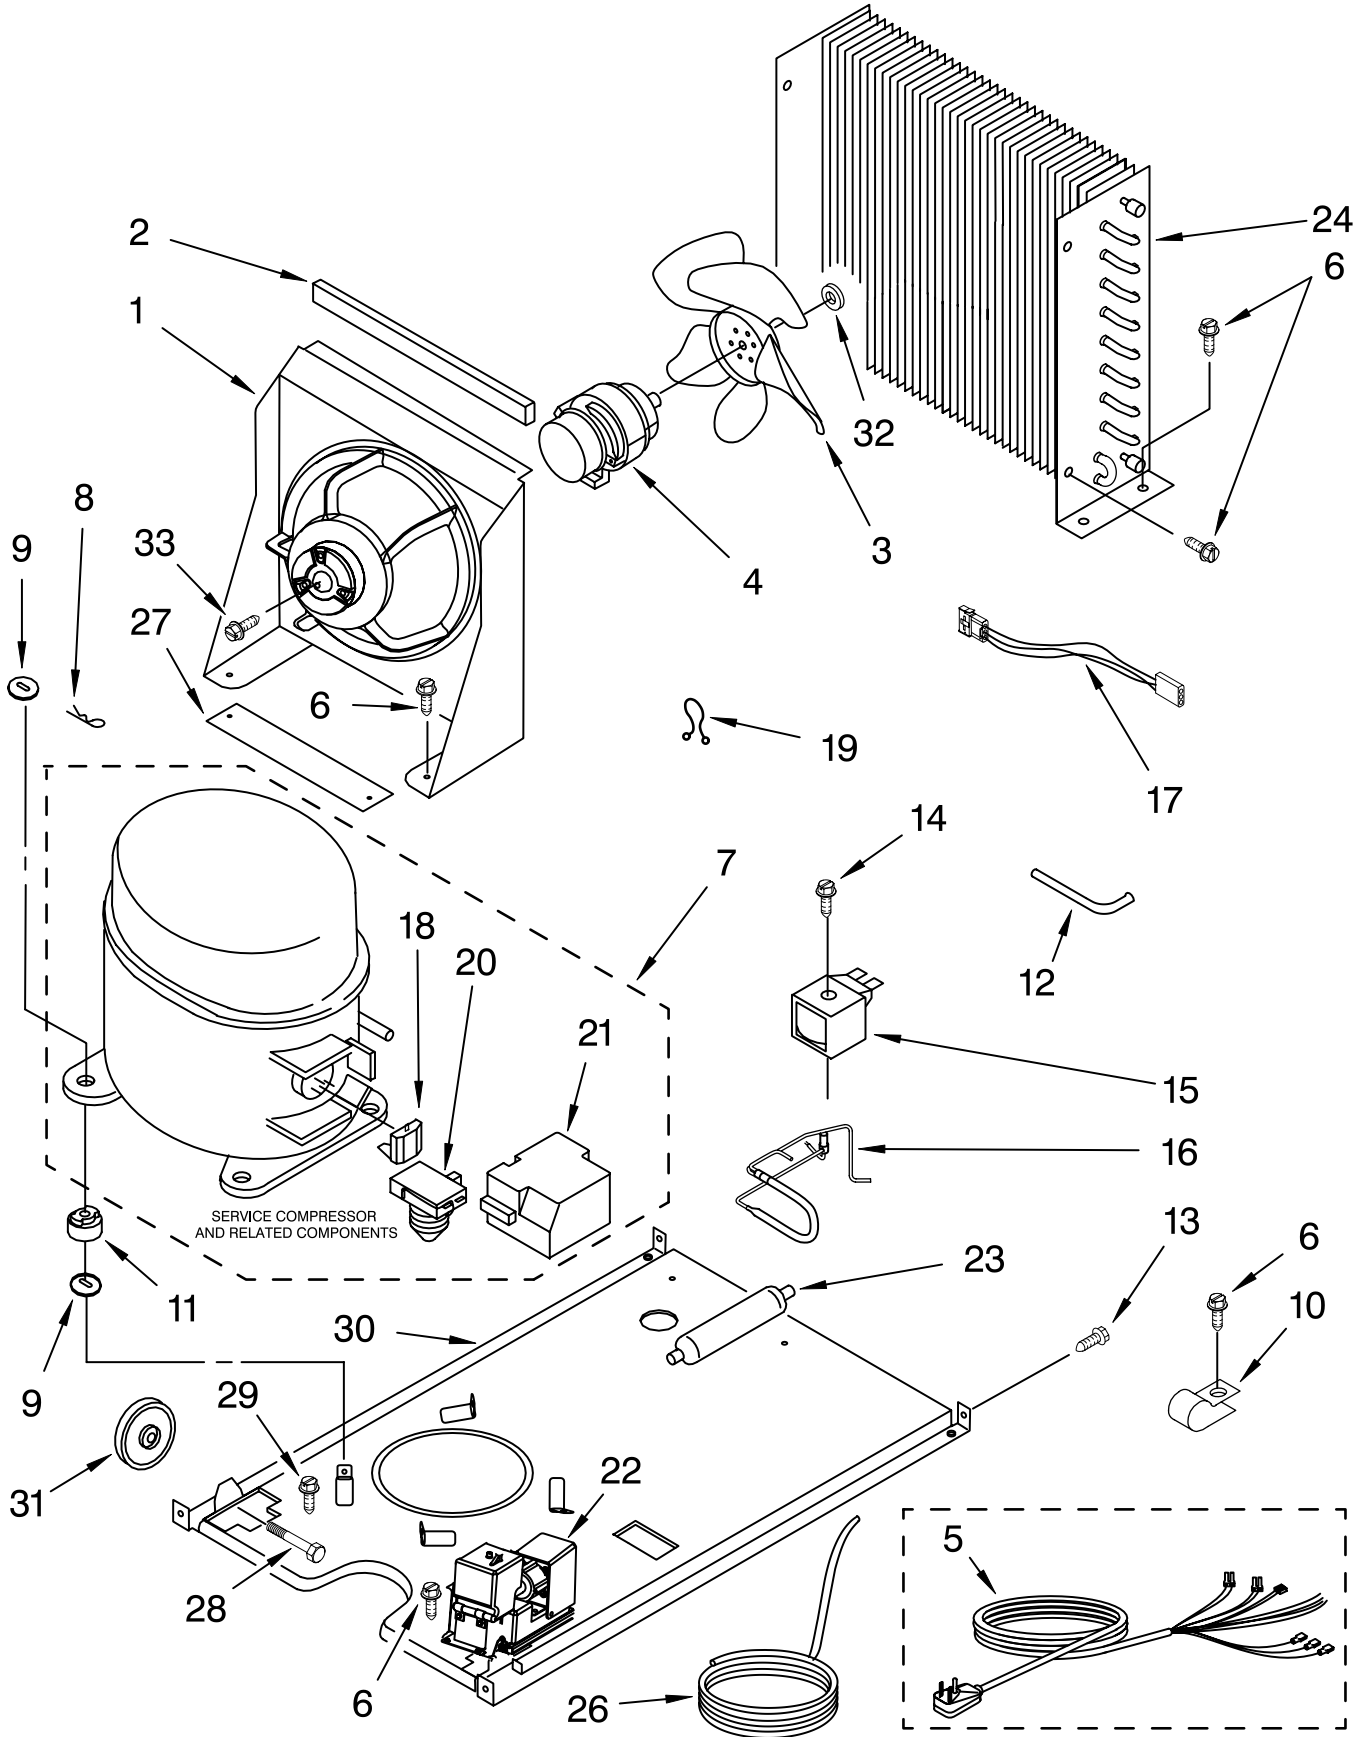

UNIT PARTS

For Models: KUIS155HPW4, KUIS155HPB4
(WHITE) (BLACK)

FOR ORDERING INFORMATION REFER TO PARTS PRICE LIST

UNIT PARTS

For Models: KUIS155HPW4, KUIS155HPB4
(WHITE) (BLACK)

<u>Illus.</u> <u>No.</u>	<u>Part</u> <u>No.</u>	<u>DESCRIPTION</u>
1	2185532	Bracket, Fan Mtg.
2	2185675	Pad, Foam
3	2190685	Blade, Fan
4	2188537	Motor, Fan
5		Wiring Harness, Complete Unit (See #11 On Control Panel Parts Page)
6	304392	Screw 8-18 X 1/2
7	2208370	Compressor
8	A201435	Clip, Mounting
9	A201441	Shim (8)
10	2185960	Clamp (Power Cord)
11	2185965	Grommet (4)
12	2208415	Tube, Process
13	489423	Screw
14	489472	Screw
15	759112	Coil, Solenoid
16	2208413	Valve, Body
17	2187267	Wiring Harness, Condenser Fan
18	2217223	Overload
19	2217322	Twist Loc
20	2217224	Relay, Start
21	2208371	Cover, Terminal
22	2208534	Pump, Drain
23	2209223	Drier
24	2185529	Condenser
26	2208499	Tube, Drainage
27	2185858	Pad, Foam (2)
28	3370389	Screw 10-32X15/16
29	488500	Screw, Ground 8-32 X 3/8
30	2185511	Base, Unit
31	302819	Wheel
32	486692	Nut, Speed
33	489494	Screw 8-32 X 3/4

REFRIGERANT CHARGE

6.5 OZ. (R134A)

FOR ORDERING INFORMATION REFER TO PARTS PRICE LIST