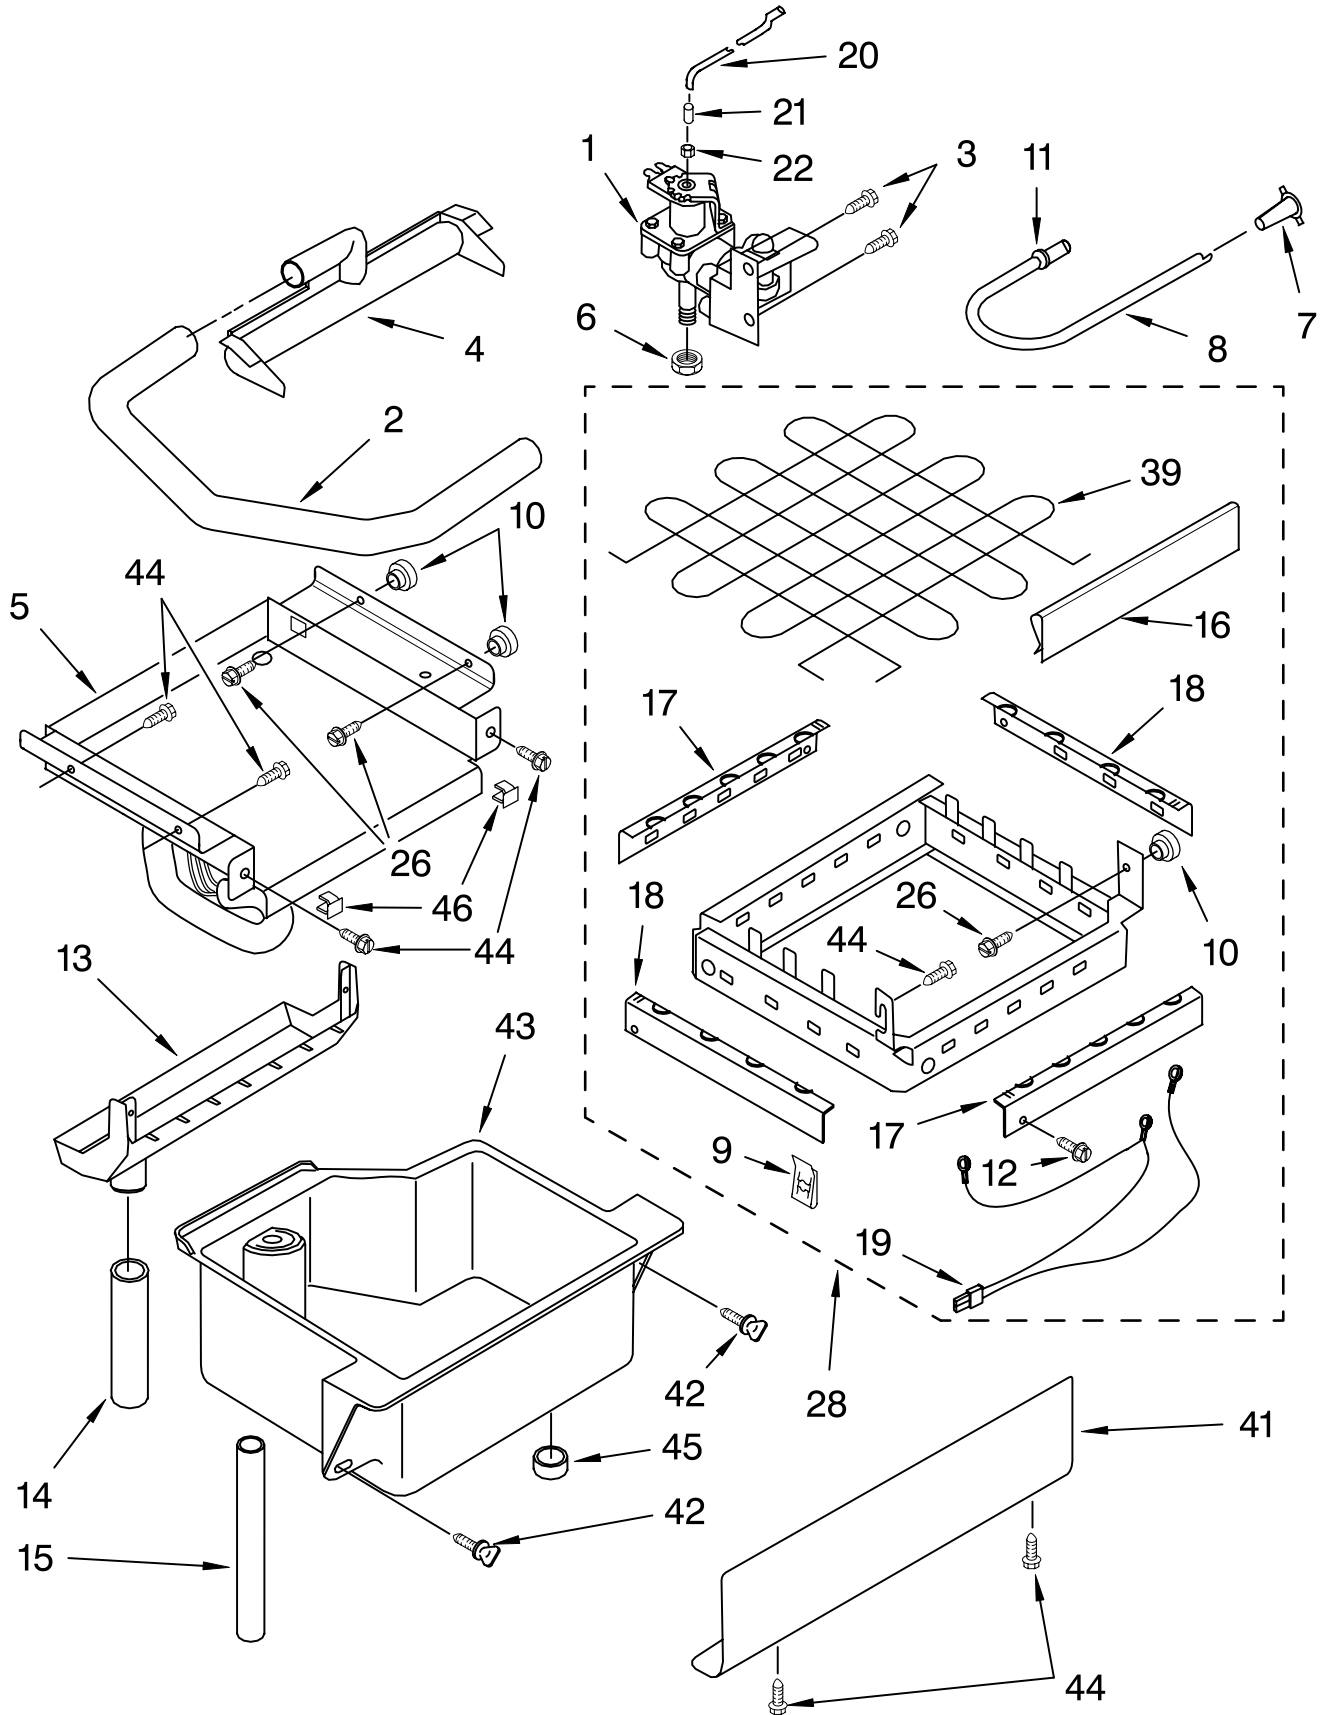

EVAPORATOR, ICE CUTTER GRID AND WATER PARTS

For Models: KUIS155HPW4, KUIS155HPB4
(WHITE) (BLACK)

FOR ORDERING INFORMATION REFER TO PARTS PRICE LIST

EVAPORATOR, ICE CUTTER GRID AND WATER PARTS

For Models: KUIS155HPW4, KUIS155HPB4
(WHITE) (BLACK)

<u>Illus. No.</u>	<u>Part No.</u>	<u>DESCRIPTION</u>
1	2185758	Valve, Complete Water
2	2217286	Tube, Plastic
3	488687	Screw 8-15 X 5/8
4	2185523	Dispenser, Water
5	2217269	Evaporator
6	627018	Nut, Compression
7	841707	Insert, Tube
8	2172593	Tube, Water Fill
9	488660	Nut, Speed
10	836667	Spacer
11	2208539	Fastener, Pushnut
12	489443	Screw
13	2185625	Reservoir, Water Slide
14	2185626	Tube
15	2185673	Hose, Overflow
16	2217310	Guide-Ice, Grid
17	2185615	Bracket, Front and Rear
18	2185611	Bracket, Side Left and Right
19	2185681	Harness, Grid
20	2208533	Tube
21	487627	Ball Sleeve
22	487857	Nut Ball, Sleeve
26	3400886	Screw 8-18 X 1 1/4
28	2185614	Grid Assembly (Complete)
39	2174754	Wire, Grid Cutter
41	2185570	Cover, Grid
42	8281228	Thumbscrew
43	2185624	Reservoir, Water
44	3400884	Screw 8-18 X 5/8
45	2185696	Cap, Drain
46	3400909	Nut, Push-In

FOR ORDERING INFORMATION REFER TO PARTS PRICE LIST