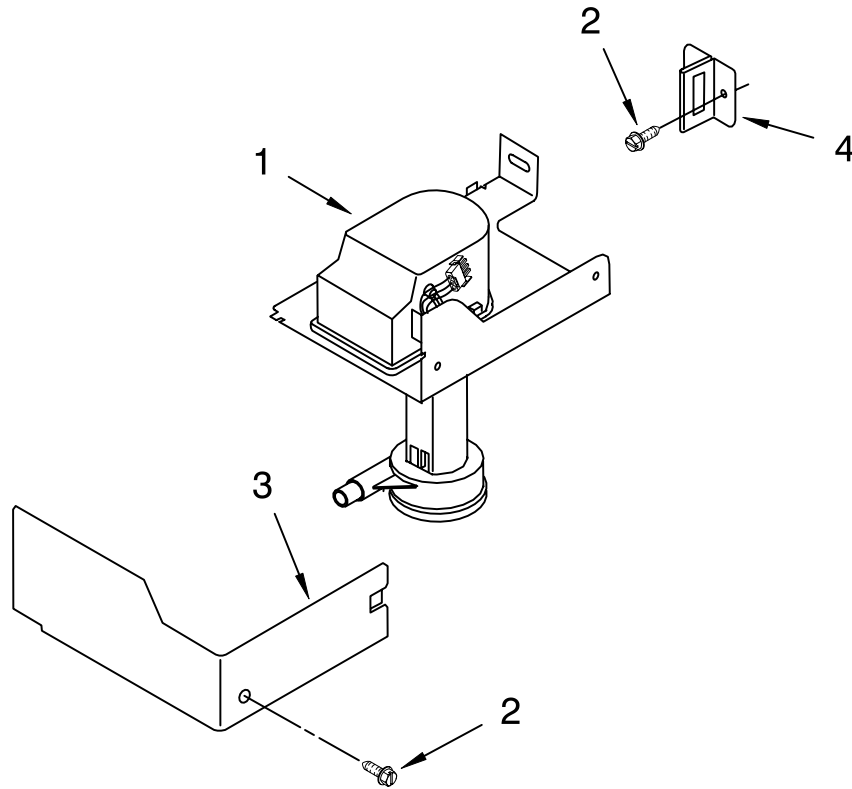

PUMP PARTS

For Models: KUIS155HPW4, KUIS155HPB4
(WHITE) (BLACK)

<u>Illus. No.</u>	<u>Part No.</u>	<u>DESCRIPTION</u>
1	2217220	Pump, Water (Complete)
2	3400884	Screw 8-18 X 5/8
3	2185677	Cover, Pump
4	2185585	Bracket, Connector Assembly

FOR ORDERING INFORMATION REFER TO PARTS PRICE LIST