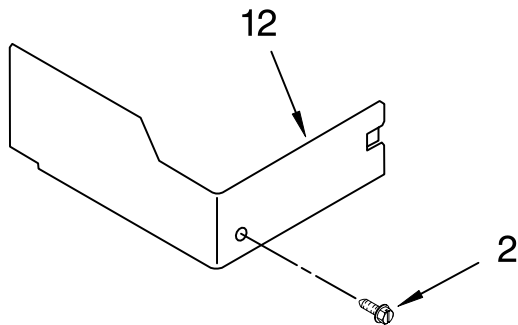

For Models: KUIS155HRS0
(STAINLESS STEEL)

Illus. No.	Part No.	DESCRIPTION
1	2185758	Valve, Complete Water
2	2185669	Tube, Plastic
3	488687	Screw 8-15 X 5/8
4	2185523	Dispenser, Water
5	2208328	Evaporator
6	627018	Nut, Compression
7	841707	Insert, Tube
8	2174662	Tube, Water Fill
9	488660	Nut, Speed
10	836667	Spacer
11	2208329	Fastener, Pushnut
12	489443	Screw
13	2185625	Reservoir, Water Slide
14	2185626	Tube
15	2185673	Hose, Overflow
17	2185615	Bracket, Front and Rear
18	2185611	Bracket, Side Left and Right
19	2185681	Harness, Grid
26	3400886	Screw 8-18 X 1 1/4
28	2185614	Grid Assembly (Complete)
39	2174754	Wire, Grid Cutter
41	2185570	Cover, Grid
42	681534	Thumbscrew
43	2185624	Reservoir, Water
44	3400884	Screw 8-18 X 5/8
45	2185696	Cap, Drain
46	3400909	Nut, Push-In

FOR ORDERING INFORMATION REFER TO PARTS PRICE LIST

PUMP PARTS

For Models: KUIS155HRS0
(STAINLESS STEEL)

Illus. No.	Part No.	DESCRIPTION
1	2185531	Pump, Water (Complete)
2	3400884	Screw 8-18 X 5/8
3	3400885	Screw 8-16 x 1/2
4	2185752	Housing, Motor
5	2185753	Blade, Fan
6	2185748	Motor, Pump
7	4388318	Wiring Harness
8	2185751	Bracket, Pump
9	3400883	Screw 8-32 X 1/2
10	2185750	Sleeve
11	3400909	Nut, Push-In
12	2185677	Cover, Pump
13	2185585	Bracket, Connector Assembly
14	2185754	Impeller, Pump
15	2185749	Cap, Pump