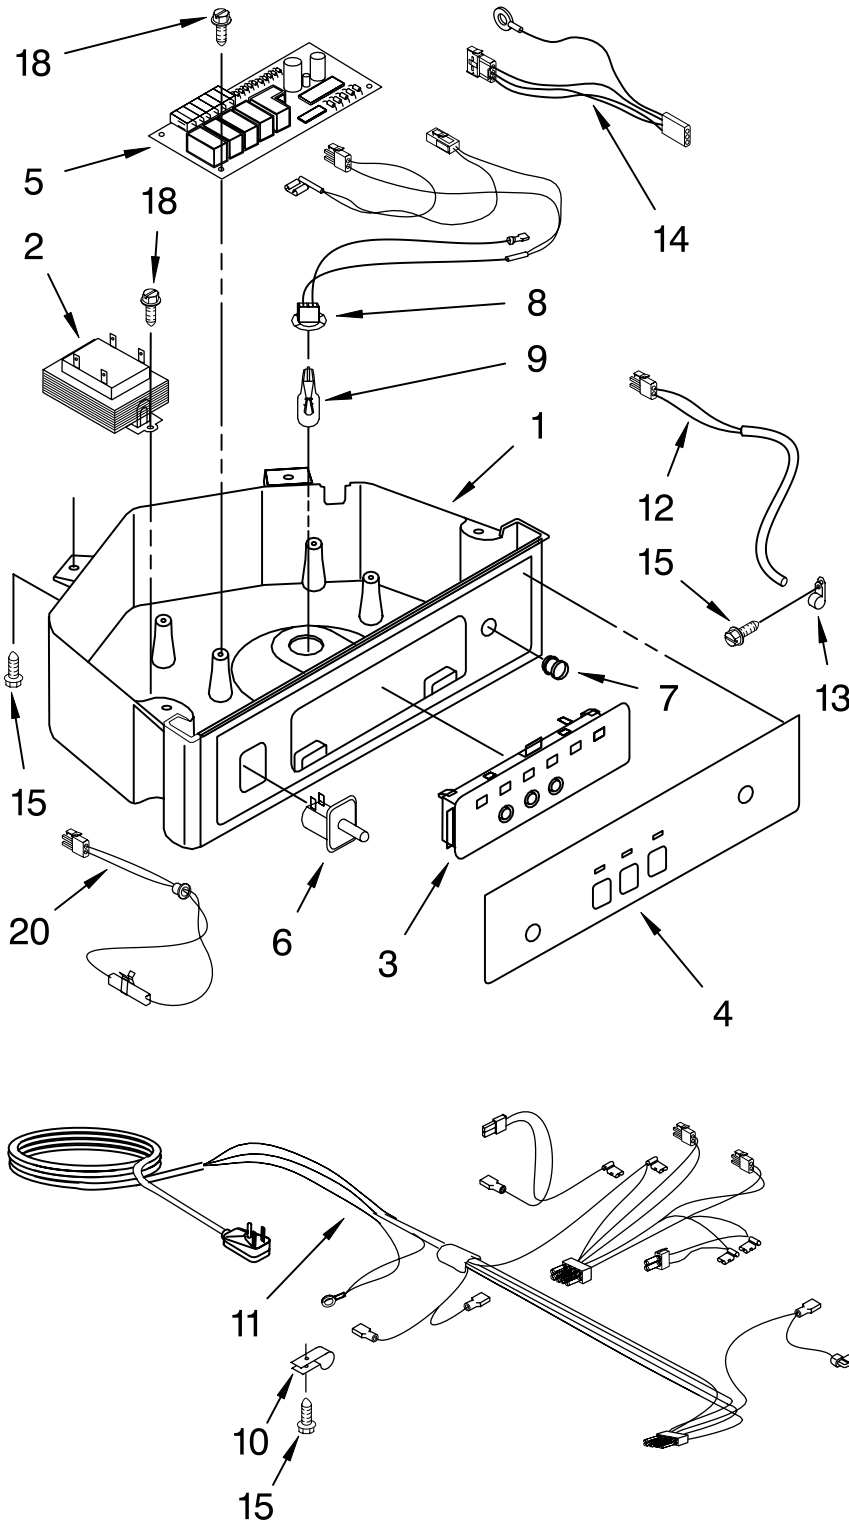

For Models: KUIS155HRS0
(STAINLESS STEEL)

Illus. No.	Part No.	DESCRIPTION
1	2185758	Valve, Complete Water
2	2185669	Tube, Plastic
3	488687	Screw 8-15 X 5/8
4	2185523	Dispenser, Water
5	2208328	Evaporator
6	627018	Nut, Compression
7	841707	Insert, Tube
8	2174662	Tube, Water Fill
9	488660	Nut, Speed
10	836667	Spacer
11	2208329	Fastener, Pushnut
12	489443	Screw
13	2185625	Reservoir, Water Slide
14	2185626	Tube
15	2185673	Hose, Overflow
17	2185615	Bracket, Front and Rear
18	2185611	Bracket, Side Left and Right
19	2185681	Harness, Grid
26	3400886	Screw 8-18 X 1 1/4
28	2185614	Grid Assembly (Complete)
39	2174754	Wire, Grid Cutter
41	2185570	Cover, Grid
42	681534	Thumbscrew
43	2185624	Reservoir, Water
44	3400884	Screw 8-18 X 5/8
45	2185696	Cap, Drain
46	3400909	Nut, Push-In

FOR ORDERING INFORMATION REFER TO PARTS PRICE LIST

PUMP PARTS

For Models: KUIS155HRS0
(STAINLESS STEEL)

Illus. No.	Part No.	DESCRIPTION
1	2185531	Pump, Water (Complete)
2	3400884	Screw 8-18 X 5/8
3	3400885	Screw 8-16 x 1/2
4	2185752	Housing, Motor
5	2185753	Blade, Fan
6	2185748	Motor, Pump
7	4388318	Wiring Harness
8	2185751	Bracket, Pump
9	3400883	Screw 8-32 X 1/2
10	2185750	Sleeve
11	3400909	Nut, Push-In
12	2185677	Cover, Pump
13	2185585	Bracket, Connector Assembly
14	2185754	Impeller, Pump
15	2185749	Cap, Pump

FOR ORDERING INFORMATION REFER TO PARTS PRICE LIST

CONTROL PANEL PARTS

For Models: KUIS155HRS0
(STAINLESS STEEL)

Illus. No.	Part No.	DESCRIPTION
1	2185738	Box, Control
2	2185657	Transformer
3	2185592	Assembly, Switch (ALSO ORDER #4)
4	2208317W	Overlay
5	2185947	P.C. Board
6	2149705	Switch, Plunger
7	2185694	Lens, LED
8	2185692	Wiring Harness Grid/ Light
9	745362	Bulb
10	2185788	Clamp
11	2187286	Wiring Harness, Complete Unit (Includes Power Cord)
12	2185679	Thermostat, Bin
13	2185825	Clamp
14	2185703	Wiring Harness, Main to Pump,
15	3400884	Screw 8-18 X 5/8
18	3400850	Screw 8-16 X 3/8
20	2185680	Thermister, Ice Control