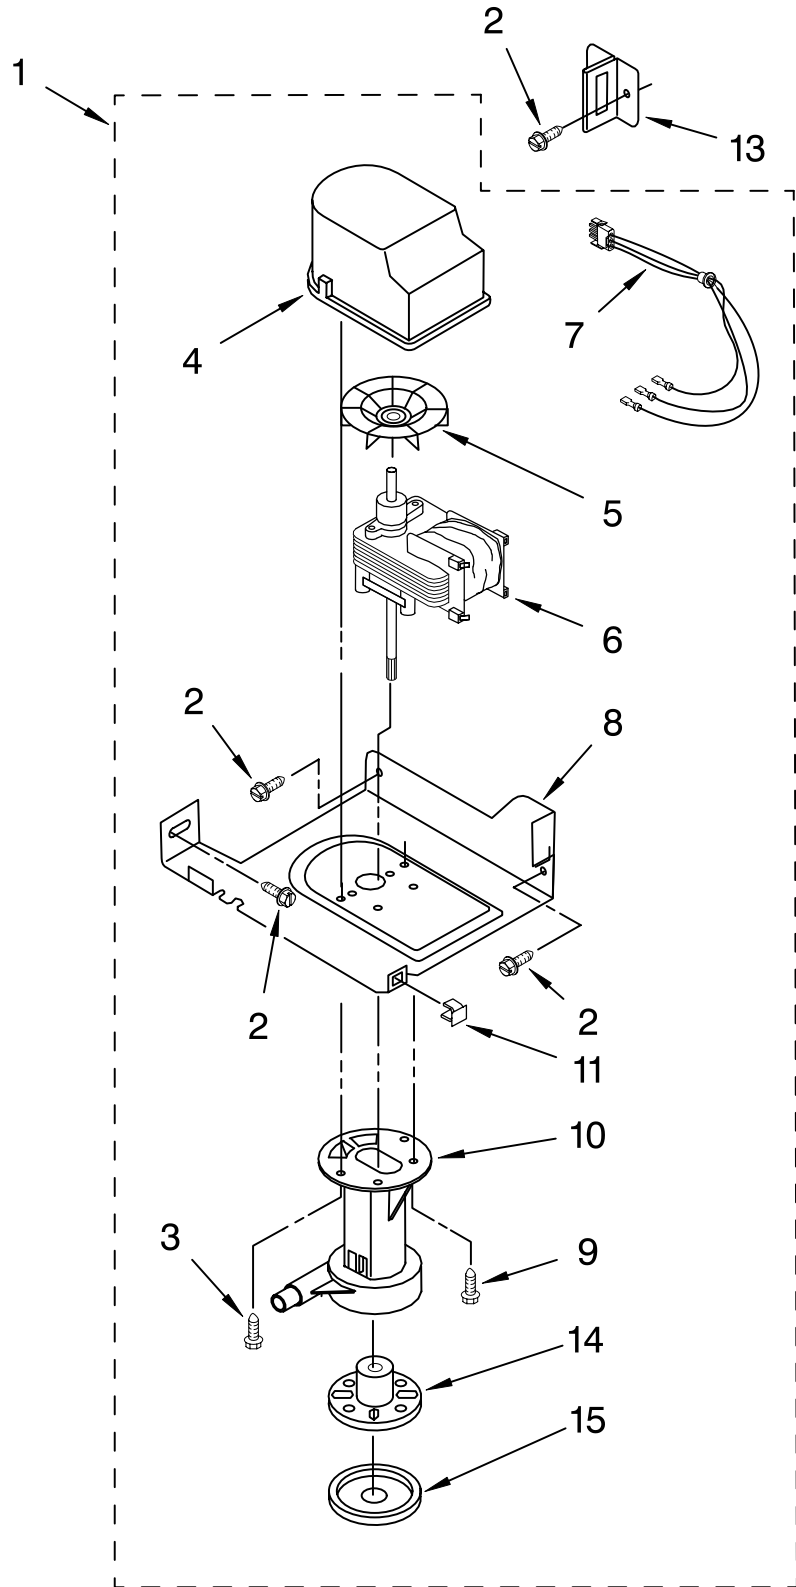

For Models: KUIS155HRS0
(STAINLESS STEEL)

Illus. No.	Part No.	DESCRIPTION
1	2185758	Valve, Complete Water
2	2185669	Tube, Plastic
3	488687	Screw 8-15 X 5/8
4	2185523	Dispenser, Water
5	2208328	Evaporator
6	627018	Nut, Compression
7	841707	Insert, Tube
8	2174662	Tube, Water Fill
9	488660	Nut, Speed
10	836667	Spacer
11	2208329	Fastener, Pushnut
12	489443	Screw
13	2185625	Reservoir, Water Slide
14	2185626	Tube
15	2185673	Hose, Overflow
17	2185615	Bracket, Front and Rear
18	2185611	Bracket, Side Left and Right
19	2185681	Harness, Grid
26	3400886	Screw 8-18 X 1 1/4
28	2185614	Grid Assembly (Complete)
39	2174754	Wire, Grid Cutter
41	2185570	Cover, Grid
42	681534	Thumbscrew
43	2185624	Reservoir, Water
44	3400884	Screw 8-18 X 5/8
45	2185696	Cap, Drain
46	3400909	Nut, Push-In

FOR ORDERING INFORMATION REFER TO PARTS PRICE LIST

PUMP PARTS

For Models: KUIS155HRS0
(STAINLESS STEEL)

Illus. No.	Part No.	DESCRIPTION
1	2185531	Pump, Water (Complete)
2	3400884	Screw 8-18 X 5/8
3	3400885	Screw 8-16 x 1/2
4	2185752	Housing, Motor
5	2185753	Blade, Fan
6	2185748	Motor, Pump
7	4388318	Wiring Harness
8	2185751	Bracket, Pump
9	3400883	Screw 8-32 X 1/2
10	2185750	Sleeve
11	3400909	Nut, Push-In
12	2185677	Cover, Pump
13	2185585	Bracket, Connector Assembly
14	2185754	Impeller, Pump
15	2185749	Cap, Pump

FOR ORDERING INFORMATION REFER TO PARTS PRICE LIST

CONTROL PANEL PARTS

For Models: KUIS155HRS0
(STAINLESS STEEL)

Illus. No.	Part No.	DESCRIPTION
1	2185738	Box, Control
2	2185657	Transformer
3	2185592	Assembly, Switch (ALSO ORDER #4)
4	2208317W	Overlay
5	2185947	P.C. Board
6	2149705	Switch, Plunger
7	2185694	Lens, LED
8	2185692	Wiring Harness Grid/ Light
9	745362	Bulb
10	2185788	Clamp
11	2187286	Wiring Harness, Complete Unit (Includes Power Cord)
12	2185679	Thermostat, Bin
13	2185825	Clamp
14	2185703	Wiring Harness, Main to Pump,
15	3400884	Screw 8-18 X 5/8
18	3400850	Screw 8-16 X 3/8
20	2185680	Thermister, Ice Control