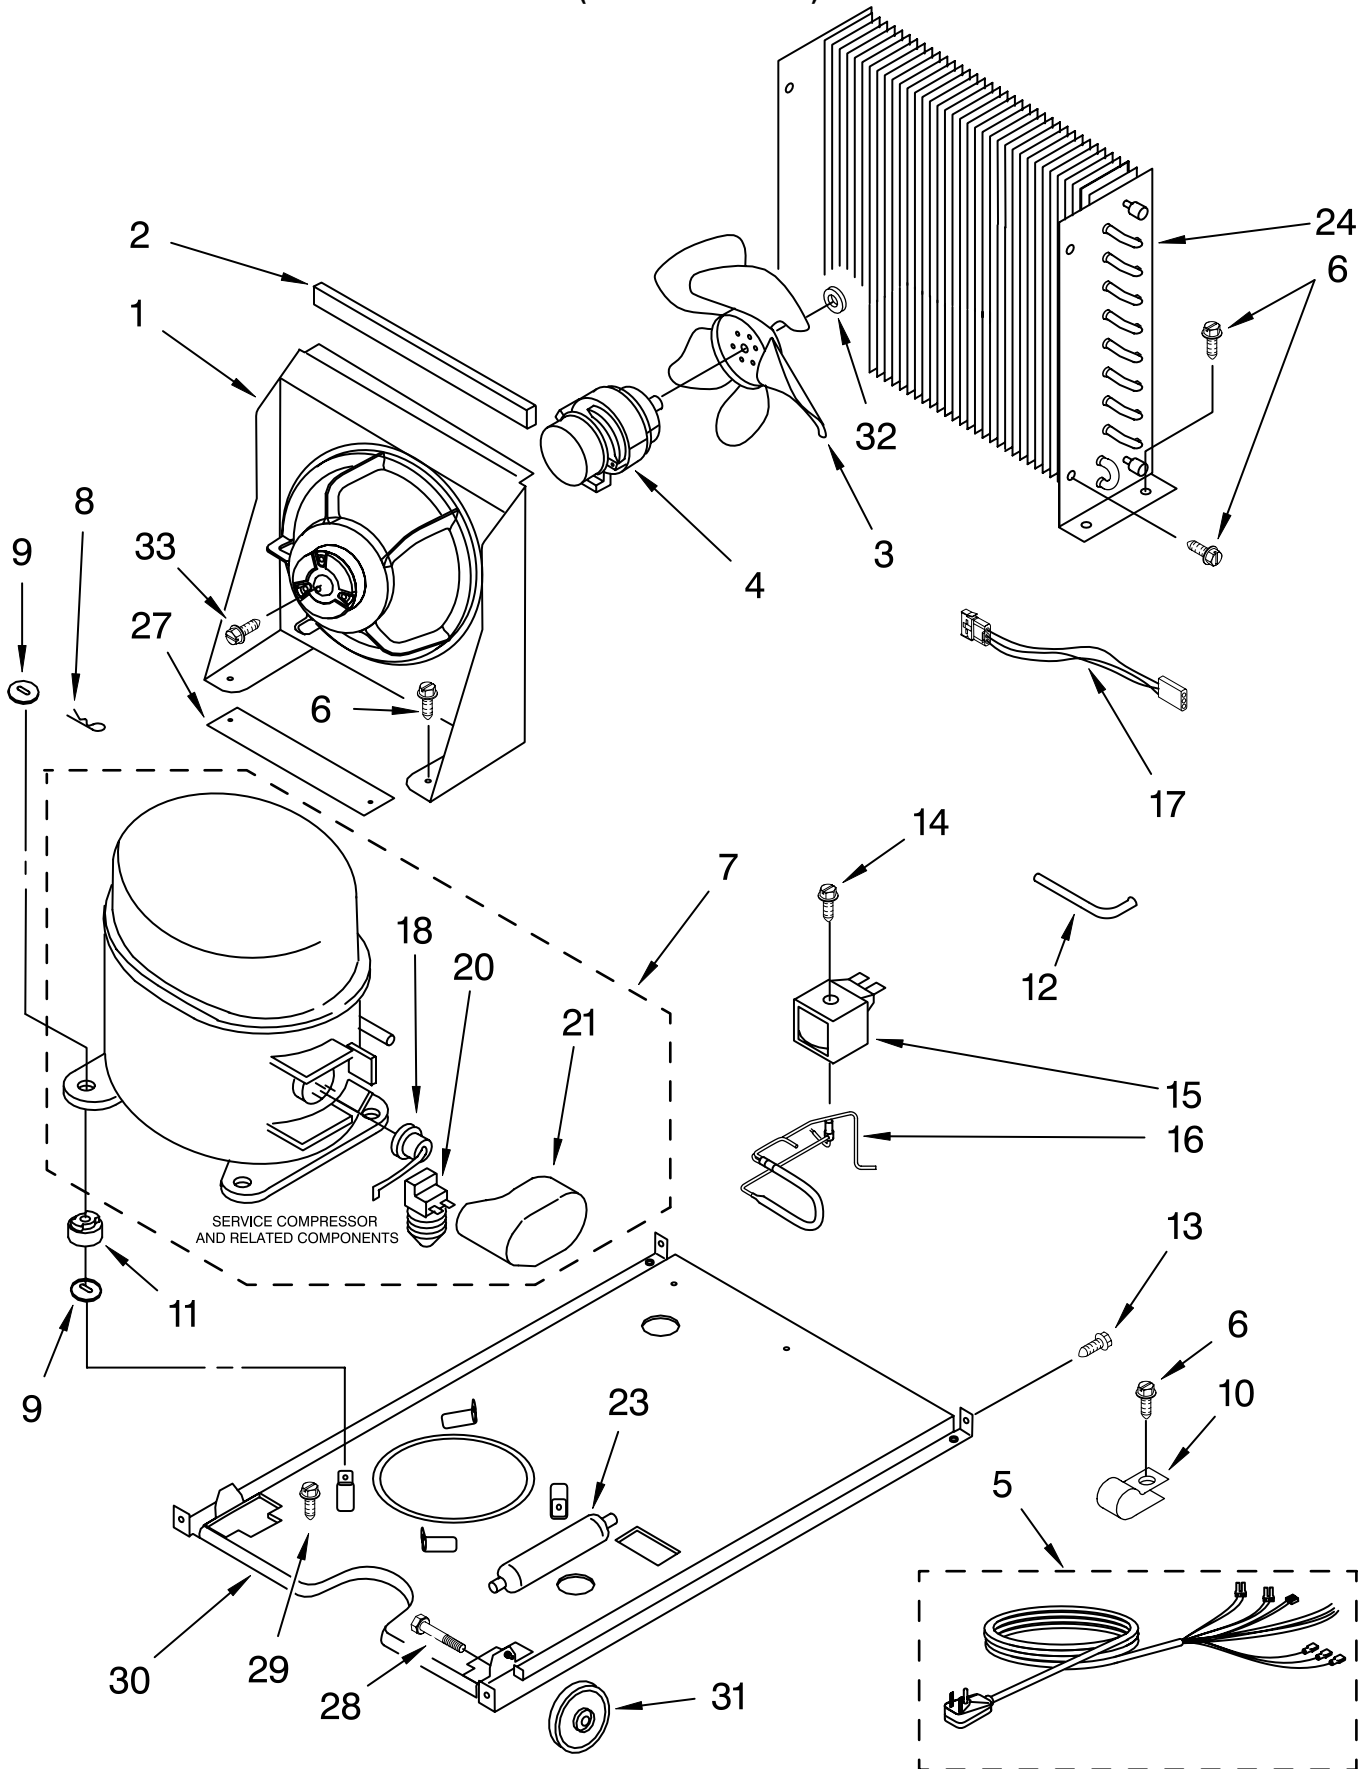

UNIT PARTS

For Models: KUIS155HRS0
(STAINLESS STEEL)

FOR ORDERING INFORMATION REFER TO PARTS PRICE LIST

UNIT PARTS

For Models: KUIS155HRS0
(STAINLESS STEEL)

Illus. No.	Part No.	DESCRIPTION
1	2185532	Bracket, Fan Mtg.
2	2185675	Pad, Foam
3	2190685	Blade, Fan
4	2183437	Motor, Fan
5		Wiring Harness, Complete Unit (See #11 On Control Panel Parts Page)
6	304392	Screw 8-18 X 1/2
7	2176659	Compressor
8	A201435	Clip, Mounting
9	A201441	Shim (8)
10	2185960	Clamp (Power Cord)
11	2185965	Grommet (4)
12	2185548	Tube, Process
13	489423	Screw
14	489472	Screw
15	759112	Coil, Solenoid
16	2208467	Valve, Body
17	2187267	Wiring Harness, Condenser Fan
18	2183404	Overload
20	2183410	Relay, Start
21	2162358	Cover, Terminal
23	2180801	Drier
24	2185529	Condenser
27	2185858	Pad, Foam (2)
28	3370389	Screw 10-32X15/16
29	488500	Screw, Ground 8-32 X 3/8
30	2185511	Base, Unit
31	302819	Wheel
32	486692	Nut, Speed
33	489494	Screw 8-32 X 3/4

REFRIGERANT CHARGE

6.5 OZ. (R134A)

FOR ORDERING INFORMATION REFER TO PARTS PRICE LIST