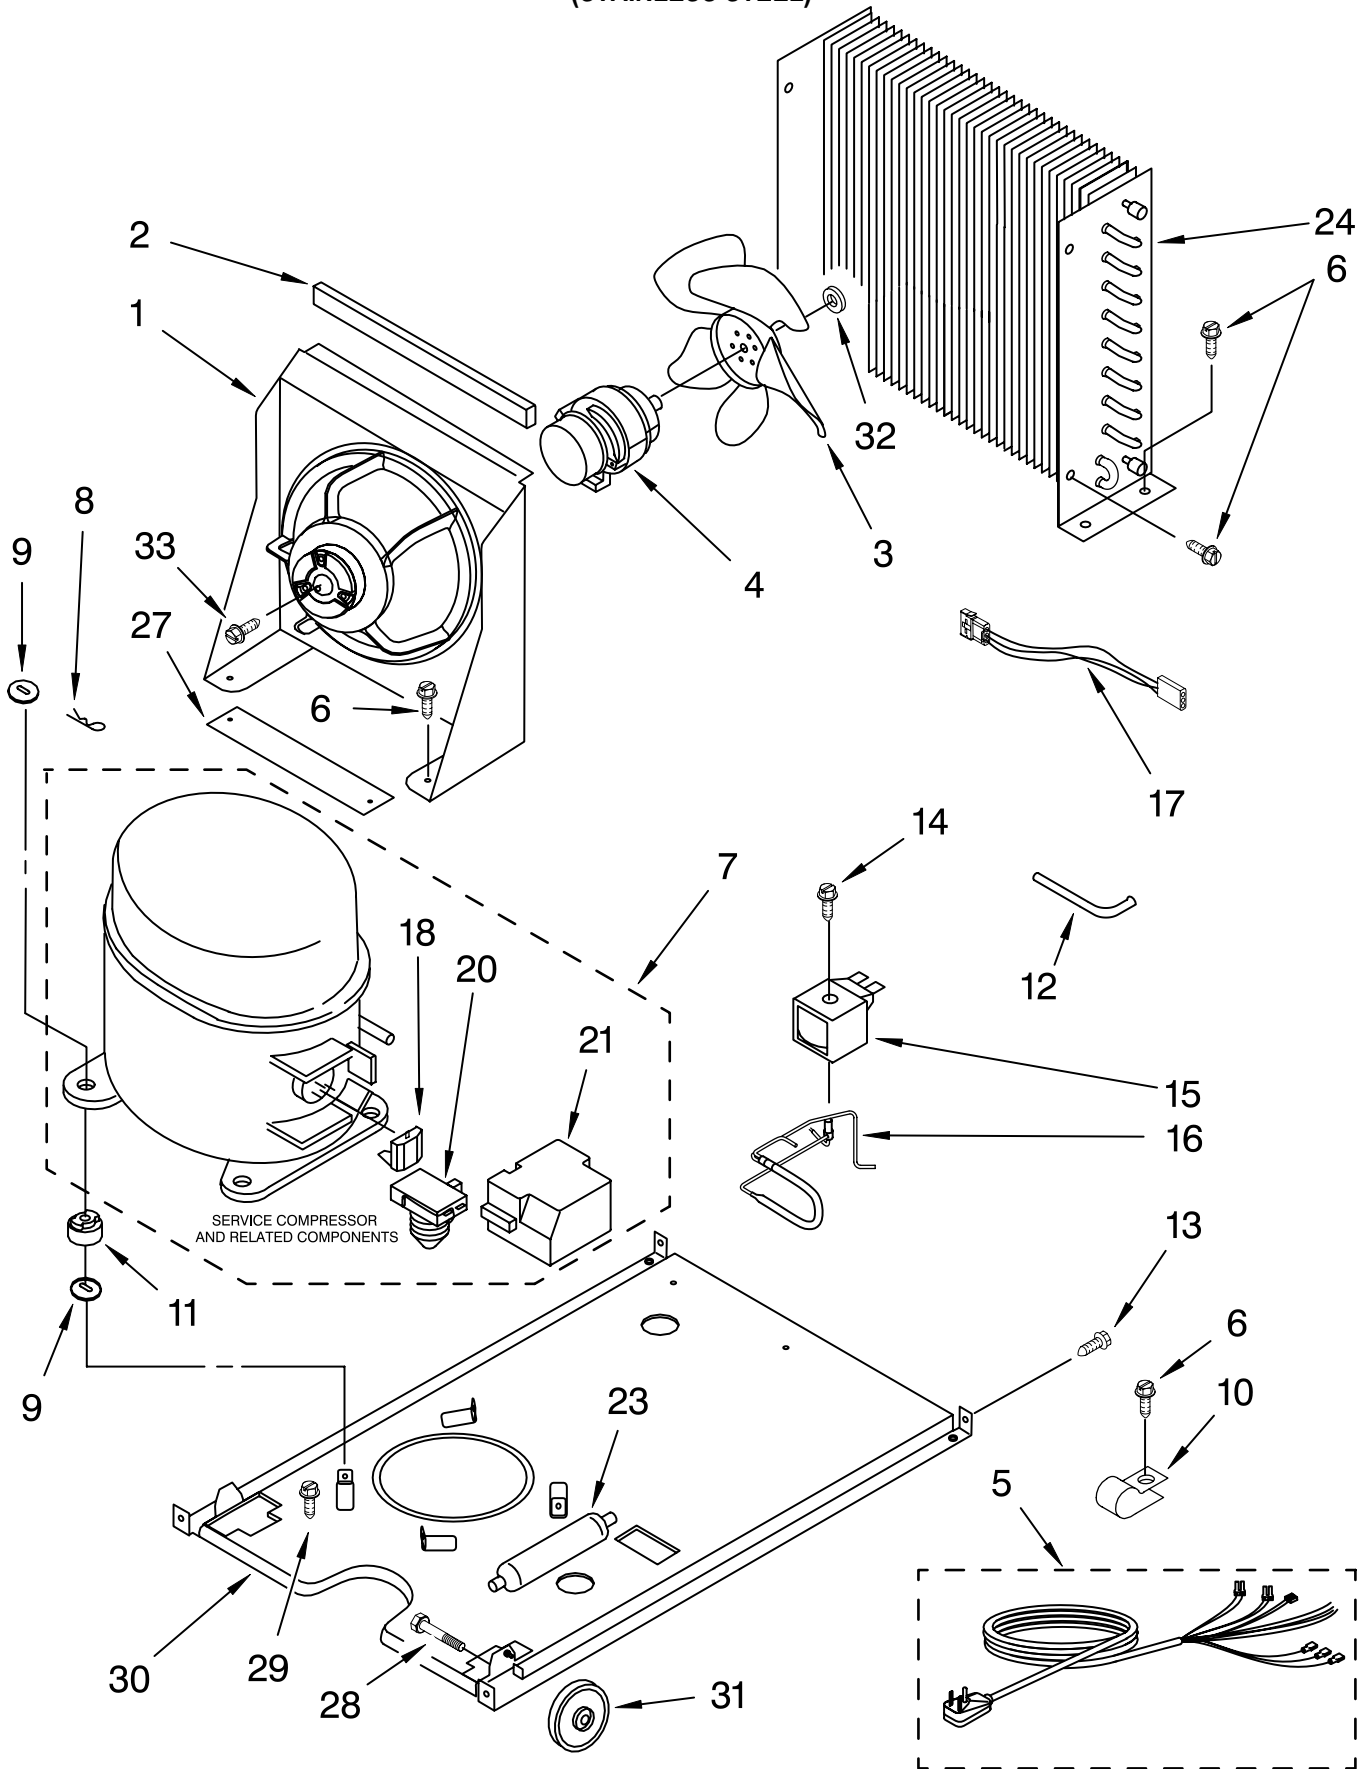

UNIT PARTS

For Models: KUIS155HRS3
(STAINLESS STEEL)

FOR ORDERING INFORMATION REFER TO PARTS PRICE LIST

UNIT PARTS

For Models: KUIS155HRS3
(STAINLESS STEEL)

Illus. No.	Part No.	DESCRIPTION
1	2185532	Bracket, Fan Mtg.
2	2185675	Pad, Foam
3	2190685	Blade, Fan
4	2188537	Motor, Fan
5		Wiring Harness, Complete Unit (See #11 On Control Panel Parts Page)
6	304392	Screw 8-18 X 1/2
7	2208370	Compressor
8	A201435	Clip, Mounting
9	A201441	Shim (8)
10	2185960	Clamp (Power Cord)
11	2185965	Grommet (4)
12	2208415	Tube, Process
13	489423	Screw
14	489472	Screw
15	759112	Coil, Solenoid
16	2208413	Valve, Body
17	2187267	Wiring Harness, Condenser Fan
18	2217223	Overload
20	2217224	Relay, Start
21	2208371	Cover, Terminal
23	2209223	Drier
24	2185529	Condenser
27	2185858	Pad, Foam (2)
28	3370389	Screw 10-32X15/16
29	488500	Screw, Ground 8-32 X 3/8
30	2185511	Base, Unit
31	302819	Wheel
32	486692	Nut, Speed
33	489494	Screw 8-32 X 3/4

REFRIGERANT CHARGE

6.5 OZ. (R134A)

FOR ORDERING INFORMATION REFER TO PARTS PRICE LIST