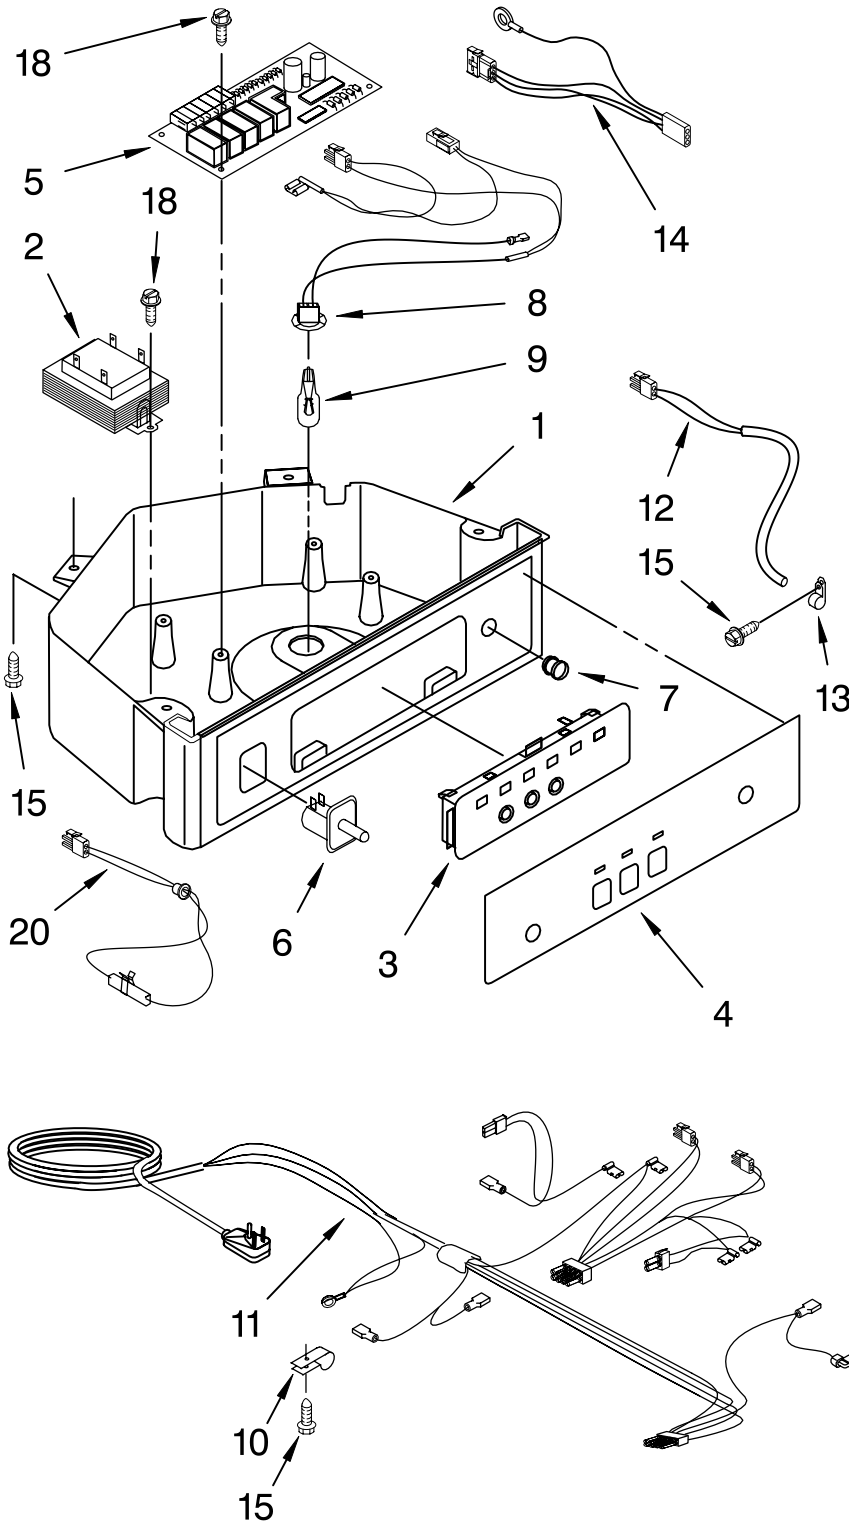

For Models: KUIS155HRS3
(STAINLESS STEEL)

Illus. No.	Part No.	DESCRIPTION
1	2185758	Valve, Complete Water
2	2185669	Tube, Plastic
3	488687	Screw 8-15 X 5/8
4	2185523	Dispenser, Water
5	2208420	Evaporator
6	627018	Nut, Compression
7	841707	Insert, Tube
8	2172593	Tube, Water Fill
9	488660	Nut, Speed
10	836667	Spacer
11	2208539	Fastener, Pushnut
12	489443	Screw
13	2185625	Reservoir, Water Slide
14	2185626	Tube
15	2185673	Hose, Overflow
16	2208566	Guide-Ice, Grid
17	2185615	Bracket, Front and Rear
18	2185611	Bracket, Side Left and Right
19	2185681	Harness, Grid
20	2208533	Tube
21	487627	Ball Sleeve, Comp
22	487857	Nut Ball, Sleeve
26	3400886	Screw 8-18 X 1 1/4
28	2185614	Grid Assembly (Complete)
39	2174754	Wire, Grid Cutter
41	2185570	Cover, Grid
42	8281228	Thumbscrew
43	2185624	Reservoir, Water
44	3400884	Screw 8-18 X 5/8
45	2185696	Cap, Drain
46	3400909	Nut, Push-In

FOR ORDERING INFORMATION REFER TO PARTS PRICE LIST

PUMP PARTS

For Models: KUIS155HRS3
(STAINLESS STEEL)

Illus. No.	Part No.	DESCRIPTION
1	2217220	Pump, Water (Complete)
2	3400884	Screw 8-18 X 5/8
3	2185677	Cover, Pump
4	2185585	Bracket, Connector Assembly

CONTROL PANEL PARTS

For Models: KUIS155HRS3
(STAINLESS STEEL)

Illus. No.	Part No.	DESCRIPTION
1	2185738	Box, Control
2	2185657	Transformer
3	2185592	Assembly, Switch (ALSO ORDER #4)
4	2208317W	Overlay
5	6100499	P.C. Board
6	2149705	Switch, Plunger
7	2185694	Lens, LED
8	2185692	Wiring Harness Grid/ Light
9	745362	Bulb
10	2185788	Clamp
11	2187286	Wiring Harness, Complete Unit (Includes Power Cord)
12	2185679	Thermostat, Bin
13	2185825	Clamp
14	2185703	Wiring Harness, Main to Pump,
15	3400884	Screw 8-18 X 5/8
18	3400850	Screw 8-16 X 3/8
20	2185680	Thermister, Ice Control