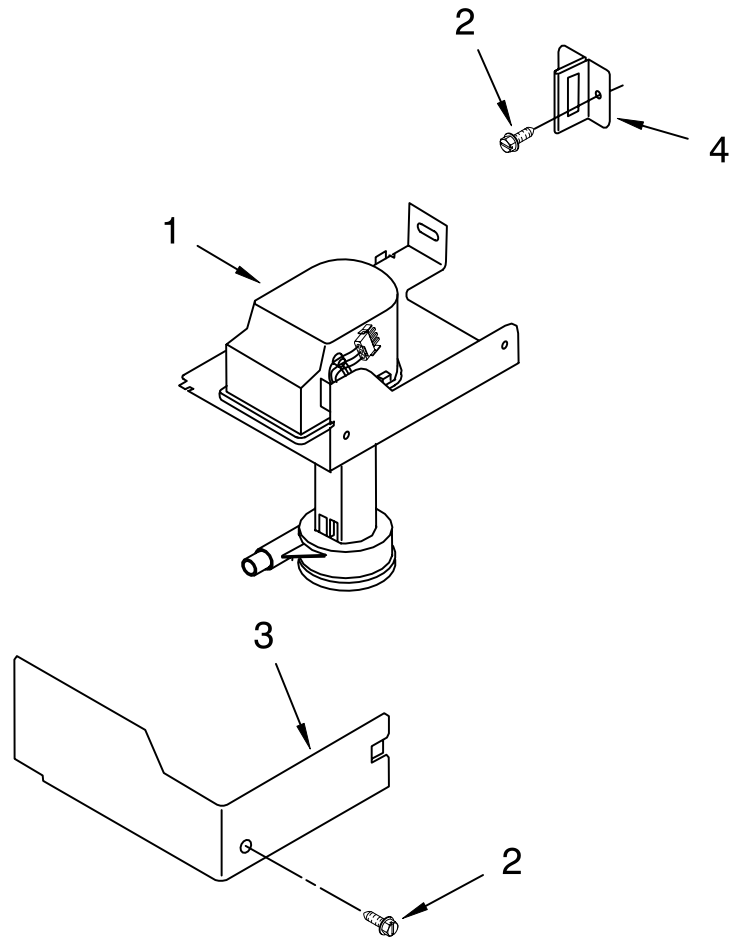

For Models: KUIS155HRS3
(STAINLESS STEEL)

Illus. No.	Part No.	DESCRIPTION
1	2185758	Valve, Complete Water
2	2185669	Tube, Plastic
3	488687	Screw 8-15 X 5/8
4	2185523	Dispenser, Water
5	2208420	Evaporator
6	627018	Nut, Compression
7	841707	Insert, Tube
8	2172593	Tube, Water Fill
9	488660	Nut, Speed
10	836667	Spacer
11	2208539	Fastener, Pushnut
12	489443	Screw
13	2185625	Reservoir, Water Slide
14	2185626	Tube
15	2185673	Hose, Overflow
16	2208566	Guide-Ice, Grid
17	2185615	Bracket, Front and Rear
18	2185611	Bracket, Side Left and Right
19	2185681	Harness, Grid
20	2208533	Tube
21	487627	Ball Sleeve, Comp
22	487857	Nut Ball, Sleeve
26	3400886	Screw 8-18 X 1 1/4
28	2185614	Grid Assembly (Complete)
39	2174754	Wire, Grid Cutter
41	2185570	Cover, Grid
42	8281228	Thumbscrew
43	2185624	Reservoir, Water
44	3400884	Screw 8-18 X 5/8
45	2185696	Cap, Drain
46	3400909	Nut, Push-In

FOR ORDERING INFORMATION REFER TO PARTS PRICE LIST

PUMP PARTS

For Models: KUIS155HRS3
(STAINLESS STEEL)

Illus. No.	Part No.	DESCRIPTION
1	2217220	Pump, Water (Complete)
2	3400884	Screw 8-18 X 5/8
3	2185677	Cover, Pump
4	2185585	Bracket, Connector Assembly