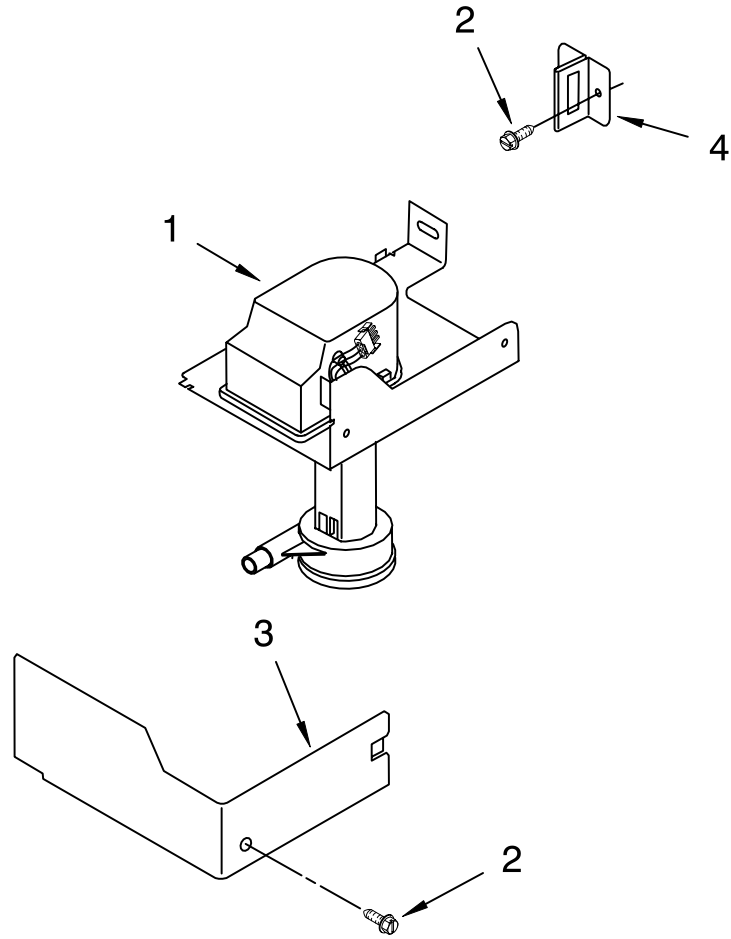

# EVAPORATOR, ICE CUTTER GRID AND WATER PARTS

For Models: KUIS155HRS4  
(STAINLESS STEEL)

<b>Illus. No.</b>	<b>Part No.</b>	<b>DESCRIPTION</b>
1	2185758	Valve, Complete Water
2	2217286	Tube, Plastic
3	488687	Screw 8-15 X 5/8
4	2185523	Dispenser, Water
5	2217269	Evaporator
6	627018	Nut, Compression
7	841707	Insert, Tube
8	2172593	Tube, Water Fill
9	488660	Nut, Speed
10	836667	Spacer
11	2208539	Fastener, Pushnut
12	489443	Screw
13	2185625	Reservoir, Water Slide
14	2185626	Tube
15	2185673	Hose, Overflow
16	2217310	Guide-Ice, Grid
17	2185615	Bracket, Front and Rear
18	2185611	Bracket, Side Left and Right
19	2185681	Harness, Grid
20	2208533	Tube
21	487627	Ball Sleeve, Comp
22	487857	Nut Ball, Sleeve
26	3400886	Screw 8-18 X 1 1/4
28	2185614	Grid Assembly (Complete)
39	2174754	Wire, Grid Cutter
41	2185570	Cover, Grid
42	8281228	Thumbscrew
43	2185624	Reservoir, Water
44	3400884	Screw 8-18 X 5/8
45	2185696	Cap, Drain
46	3400909	Nut, Push-In

# PUMP PARTS

For Models: KUIS155HRS4  
(STAINLESS STEEL)

Illus. No.	Part No.	DESCRIPTION
1	2217220	Pump, Water (Complete)
2	3400884	Screw 8-18 X 5/8
3	2185677	Cover, Pump
4	2185585	Bracket, Connector Assembly