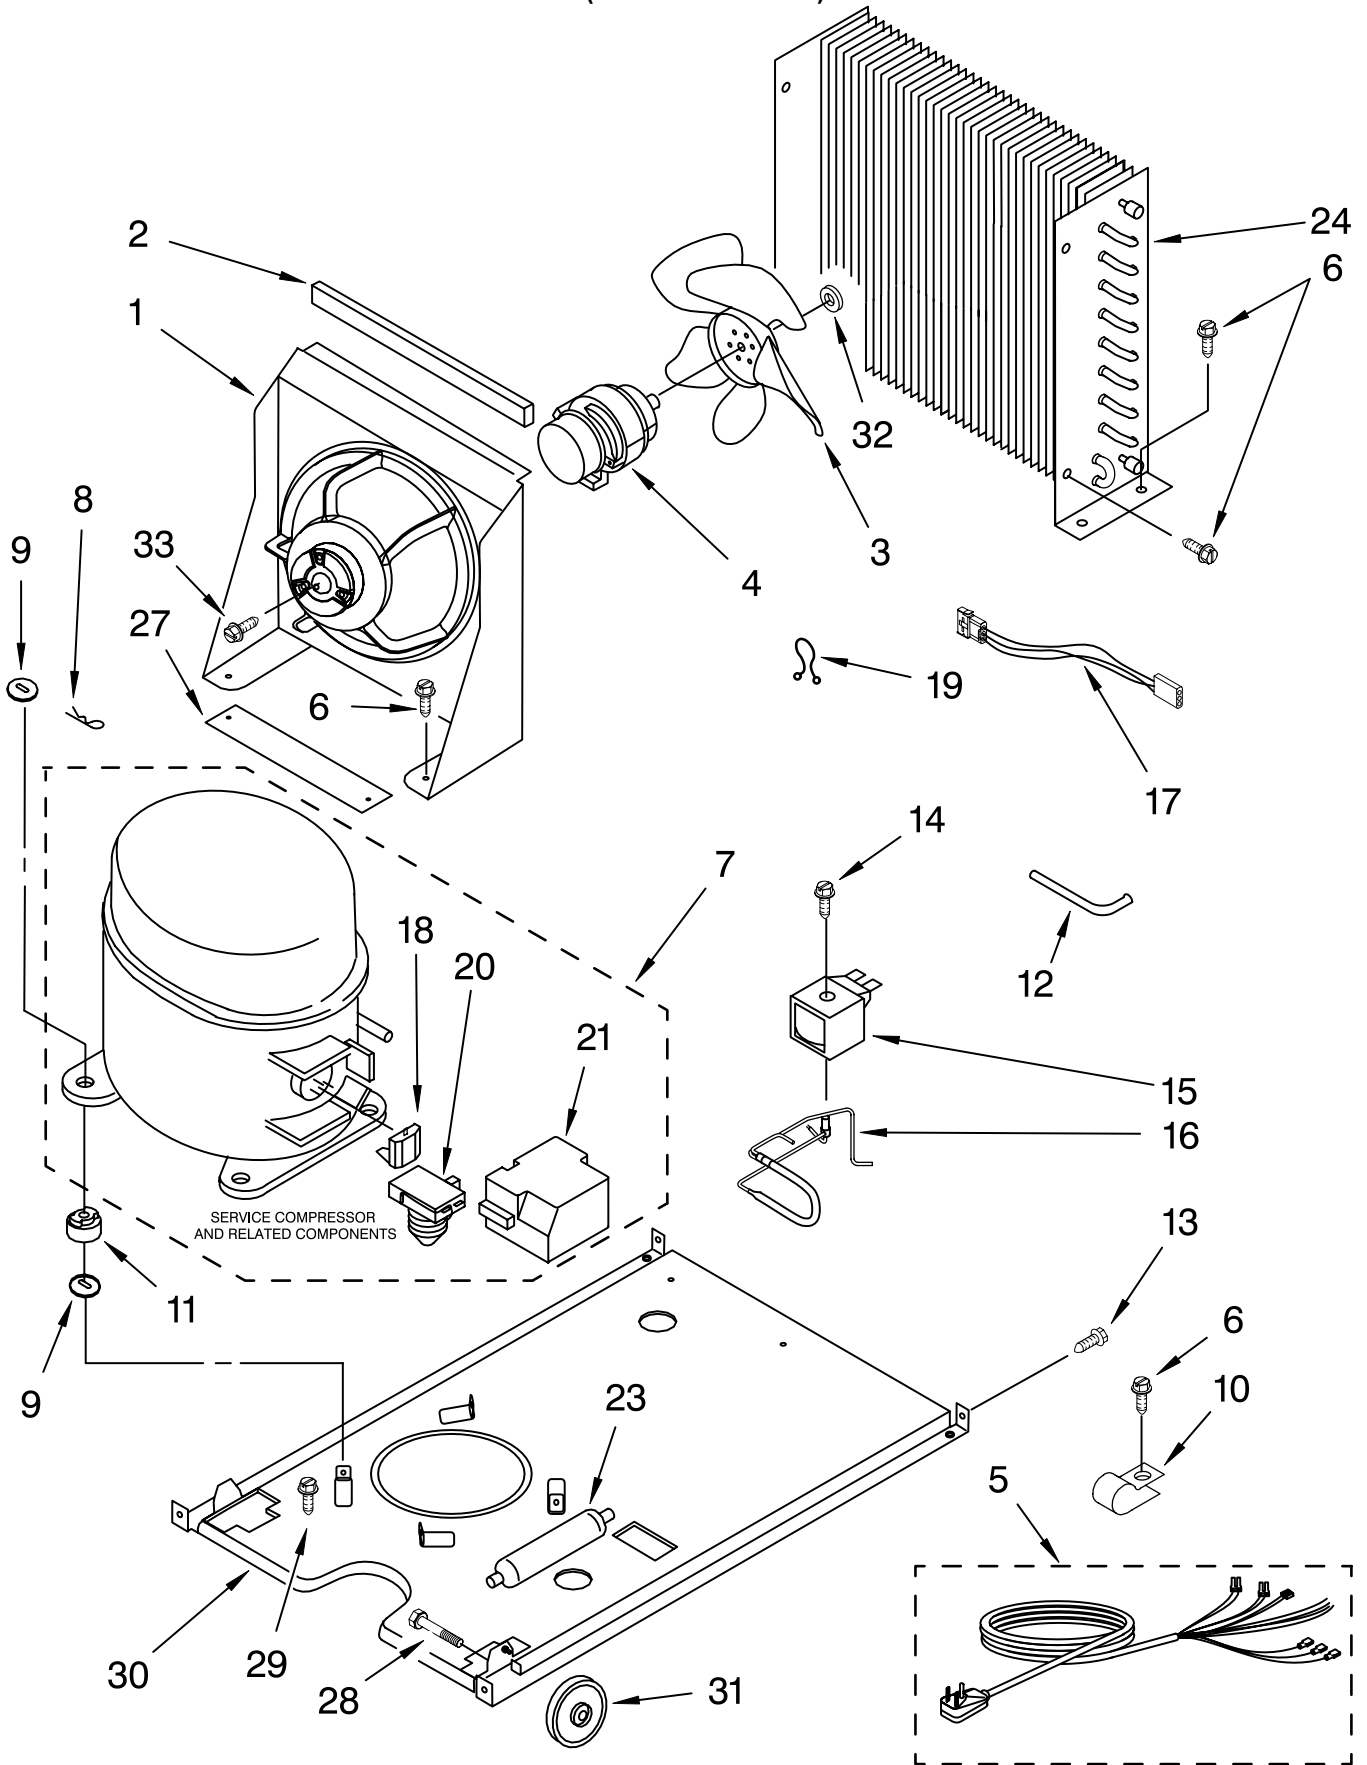

UNIT PARTS

For Models: KUIS155HRS4
(STAINLESS STEEL)

FOR ORDERING INFORMATION REFER TO PARTS PRICE LIST

UNIT PARTS

For Models: KUIS155HRS4
(STAINLESS STEEL)

<u>Illus. No.</u>	<u>Part No.</u>	<u>DESCRIPTION</u>
1	2185532	Bracket, Fan Mtg.
2	2185675	Pad, Foam
3	2190685	Blade, Fan
4	2188537	Motor, Fan
5		Wiring Harness, Complete Unit (See #11 On Control Panel Parts Page)
6	304392	Screw 8-18 X 1/2
7	2208370	Compressor
8	A201435	Clip, Mounting
9	A201441	Shim (4)
10	2185960	Clamp (Power Cord)
11	2217318	Grommet (4)
12	2208415	Tube, Process
13	489423	Screw
14	489472	Screw
15	759112	Coil, Solenoid
16	2208413	Valve, Body
17	2187267	Wiring Harness, Condenser Fan
18	2217223	Overload
19	2217322	Twist Loc
20	2217224	Relay, Start
21	2208371	Cover, Terminal
23	2209223	Drier
24	2185529	Condenser
27	2185858	Pad, Foam (2)
28	3370389	Screw 10-32X15/16
29	488500	Screw, Ground 8-32 X 3/8
30	2185511	Base, Unit
31	302819	Wheel
32	486692	Nut, Speed
33	489494	Screw 8-32 X 3/4

REFRIGERANT CHARGE

6.5 OZ. (R134A)

FOR ORDERING INFORMATION REFER TO PARTS PRICE LIST