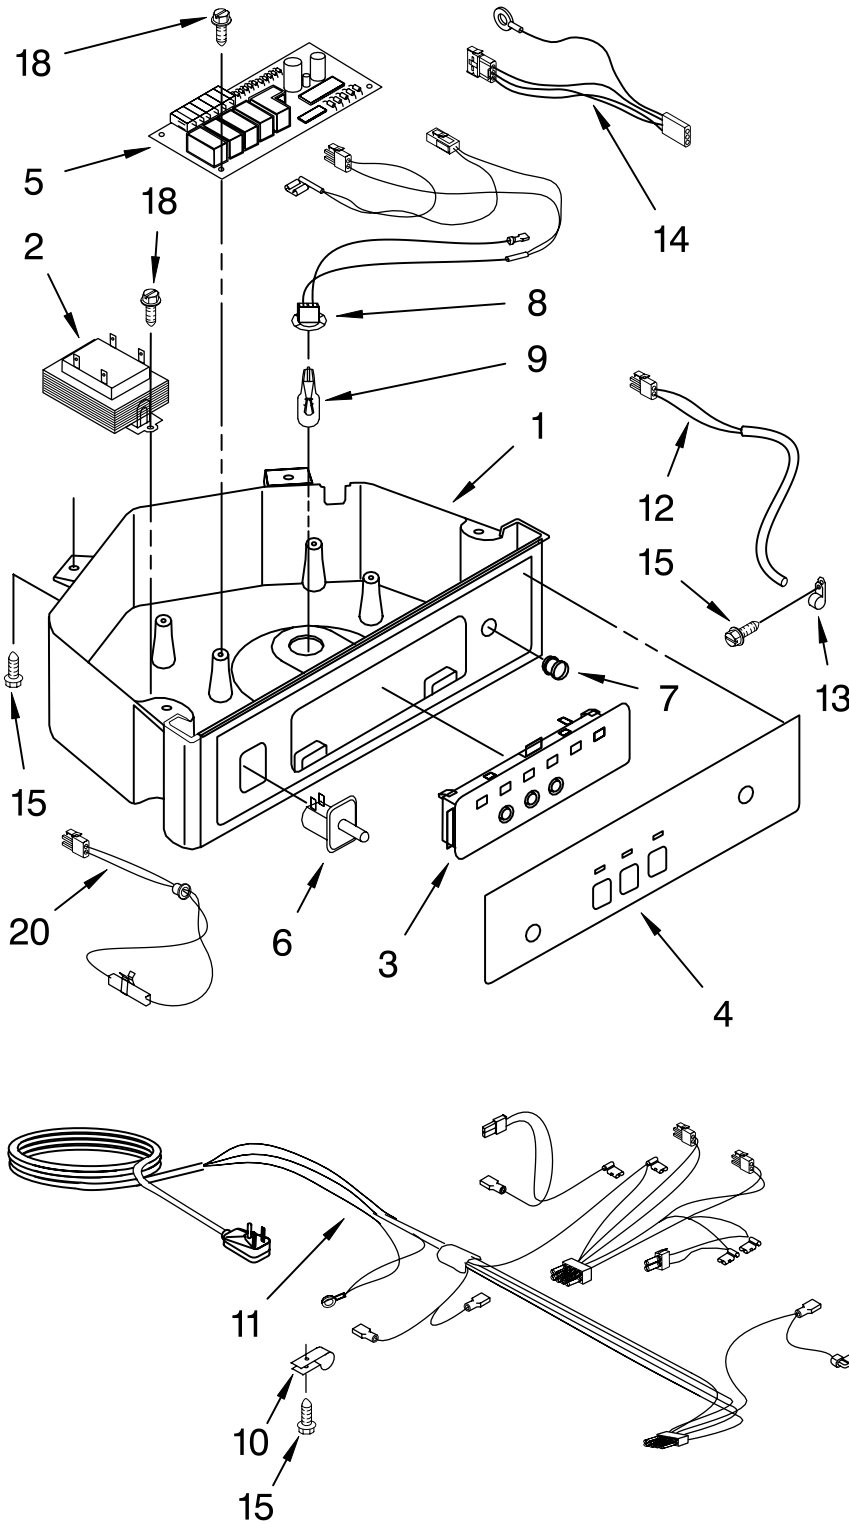

# EVAPORATOR, ICE CUTTER GRID AND WATER PARTS

For Models: KUIS155HRS4  
(STAINLESS STEEL)

<b>Illus. No.</b>	<b>Part No.</b>	<b>DESCRIPTION</b>
1	2185758	Valve, Complete Water
2	2217286	Tube, Plastic
3	488687	Screw 8-15 X 5/8
4	2185523	Dispenser, Water
5	2217269	Evaporator
6	627018	Nut, Compression
7	841707	Insert, Tube
8	2172593	Tube, Water Fill
9	488660	Nut, Speed
10	836667	Spacer
11	2208539	Fastener, Pushnut
12	489443	Screw
13	2185625	Reservoir, Water Slide
14	2185626	Tube
15	2185673	Hose, Overflow
16	2217310	Guide-Ice, Grid
17	2185615	Bracket, Front and Rear
18	2185611	Bracket, Side Left and Right
19	2185681	Harness, Grid
20	2208533	Tube
21	487627	Ball Sleeve, Comp
22	487857	Nut Ball, Sleeve
26	3400886	Screw 8-18 X 1 1/4
28	2185614	Grid Assembly (Complete)
39	2174754	Wire, Grid Cutter
41	2185570	Cover, Grid
42	8281228	Thumbscrew
43	2185624	Reservoir, Water
44	3400884	Screw 8-18 X 5/8
45	2185696	Cap, Drain
46	3400909	Nut, Push-In

# PUMP PARTS

For Models: KUIS155HRS4  
(STAINLESS STEEL)

Illus. No.	Part No.	DESCRIPTION
1	2217220	Pump, Water (Complete)
2	3400884	Screw 8-18 X 5/8
3	2185677	Cover, Pump
4	2185585	Bracket, Connector Assembly

# CONTROL PANEL PARTS

For Models: KUIS155HRS4  
(STAINLESS STEEL)

Illus. No.	Part No.	DESCRIPTION
1	2185738	Box, Control
2	2185657	Transformer
3	2185592	Assembly, Switch (ALSO ORDER #4)
4	2208317W	Overlay
5	6100499	P.C. Board
6	2149705	Switch, Plunger
7	2185694	Lens, LED
8	2185692	Wiring Harness Grid/ Light
9	745362	Bulb
10	2185788	Clamp
11	2187286	Wiring Harness, Complete Unit (Includes Power Cord)
12	2217288	Thermostat, Bin
13	2185825	Clamp
14	2185703	Wiring Harness, Main to Pump,
15	3400884	Screw 8-18 X 5/8
18	3400850	Screw 8-16 X 3/8
20	2217289	Thermister, Ice Control