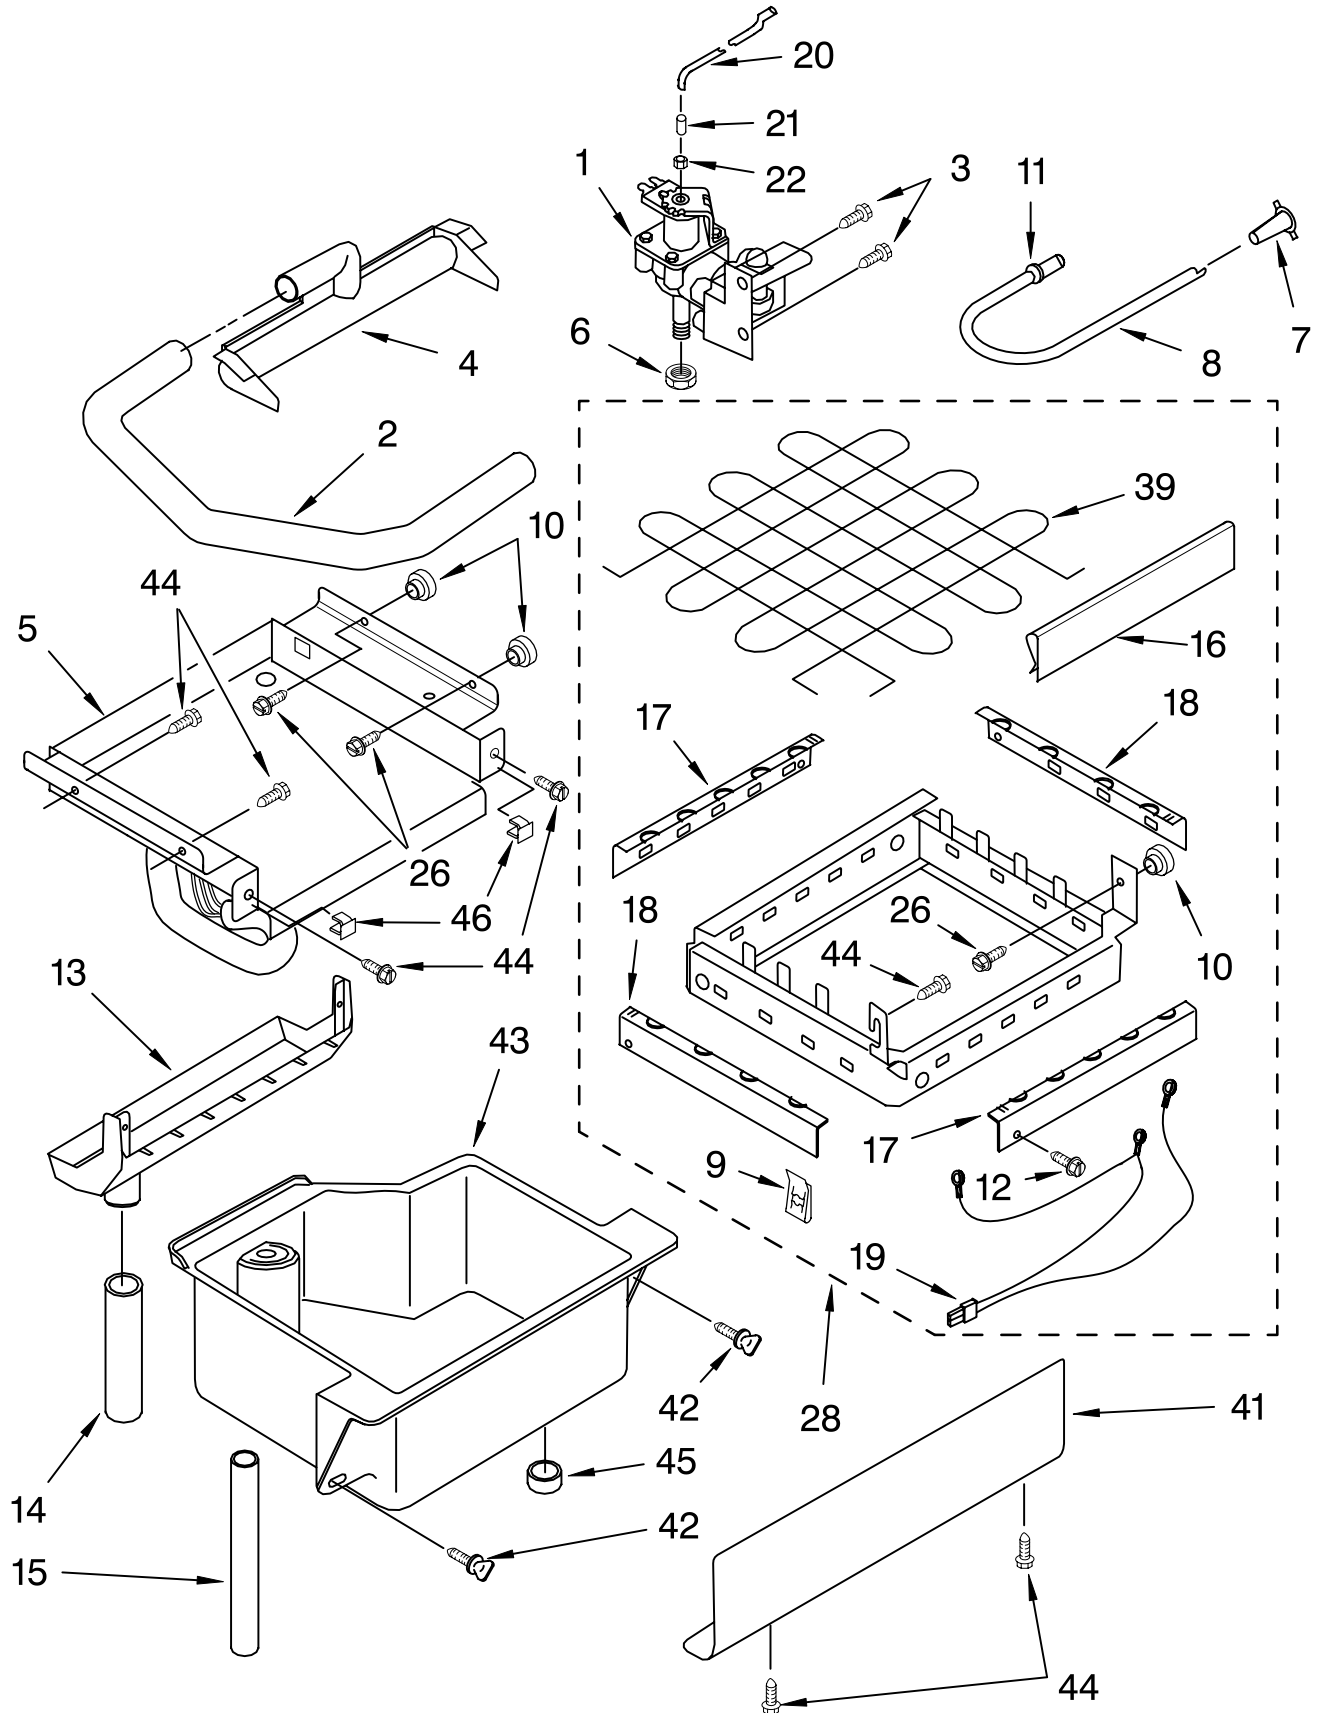

EVAPORATOR, ICE CUTTER GRID AND WATER PARTS

For Models: KUIS155HRS4
(STAINLESS STEEL)

FOR ORDERING INFORMATION REFER TO PARTS PRICE LIST

EVAPORATOR, ICE CUTTER GRID AND WATER PARTS

For Models: KUIS155HRS4
(STAINLESS STEEL)

Illus. No.	Part No.	DESCRIPTION
1	2185758	Valve, Complete Water
2	2217286	Tube, Plastic
3	488687	Screw 8-15 X 5/8
4	2185523	Dispenser, Water
5	2217269	Evaporator
6	627018	Nut, Compression
7	841707	Insert, Tube
8	2172593	Tube, Water Fill
9	488660	Nut, Speed
10	836667	Spacer
11	2208539	Fastener, Pushnut
12	489443	Screw
13	2185625	Reservoir, Water Slide
14	2185626	Tube
15	2185673	Hose, Overflow
16	2217310	Guide-Ice, Grid
17	2185615	Bracket, Front and Rear
18	2185611	Bracket, Side Left and Right
19	2185681	Harness, Grid
20	2208533	Tube
21	487627	Ball Sleeve, Comp
22	487857	Nut Ball, Sleeve
26	3400886	Screw 8-18 X 1 1/4
28	2185614	Grid Assembly (Complete)
39	2174754	Wire, Grid Cutter
41	2185570	Cover, Grid
42	8281228	Thumbscrew
43	2185624	Reservoir, Water
44	3400884	Screw 8-18 X 5/8
45	2185696	Cap, Drain
46	3400909	Nut, Push-In

FOR ORDERING INFORMATION REFER TO PARTS PRICE LIST