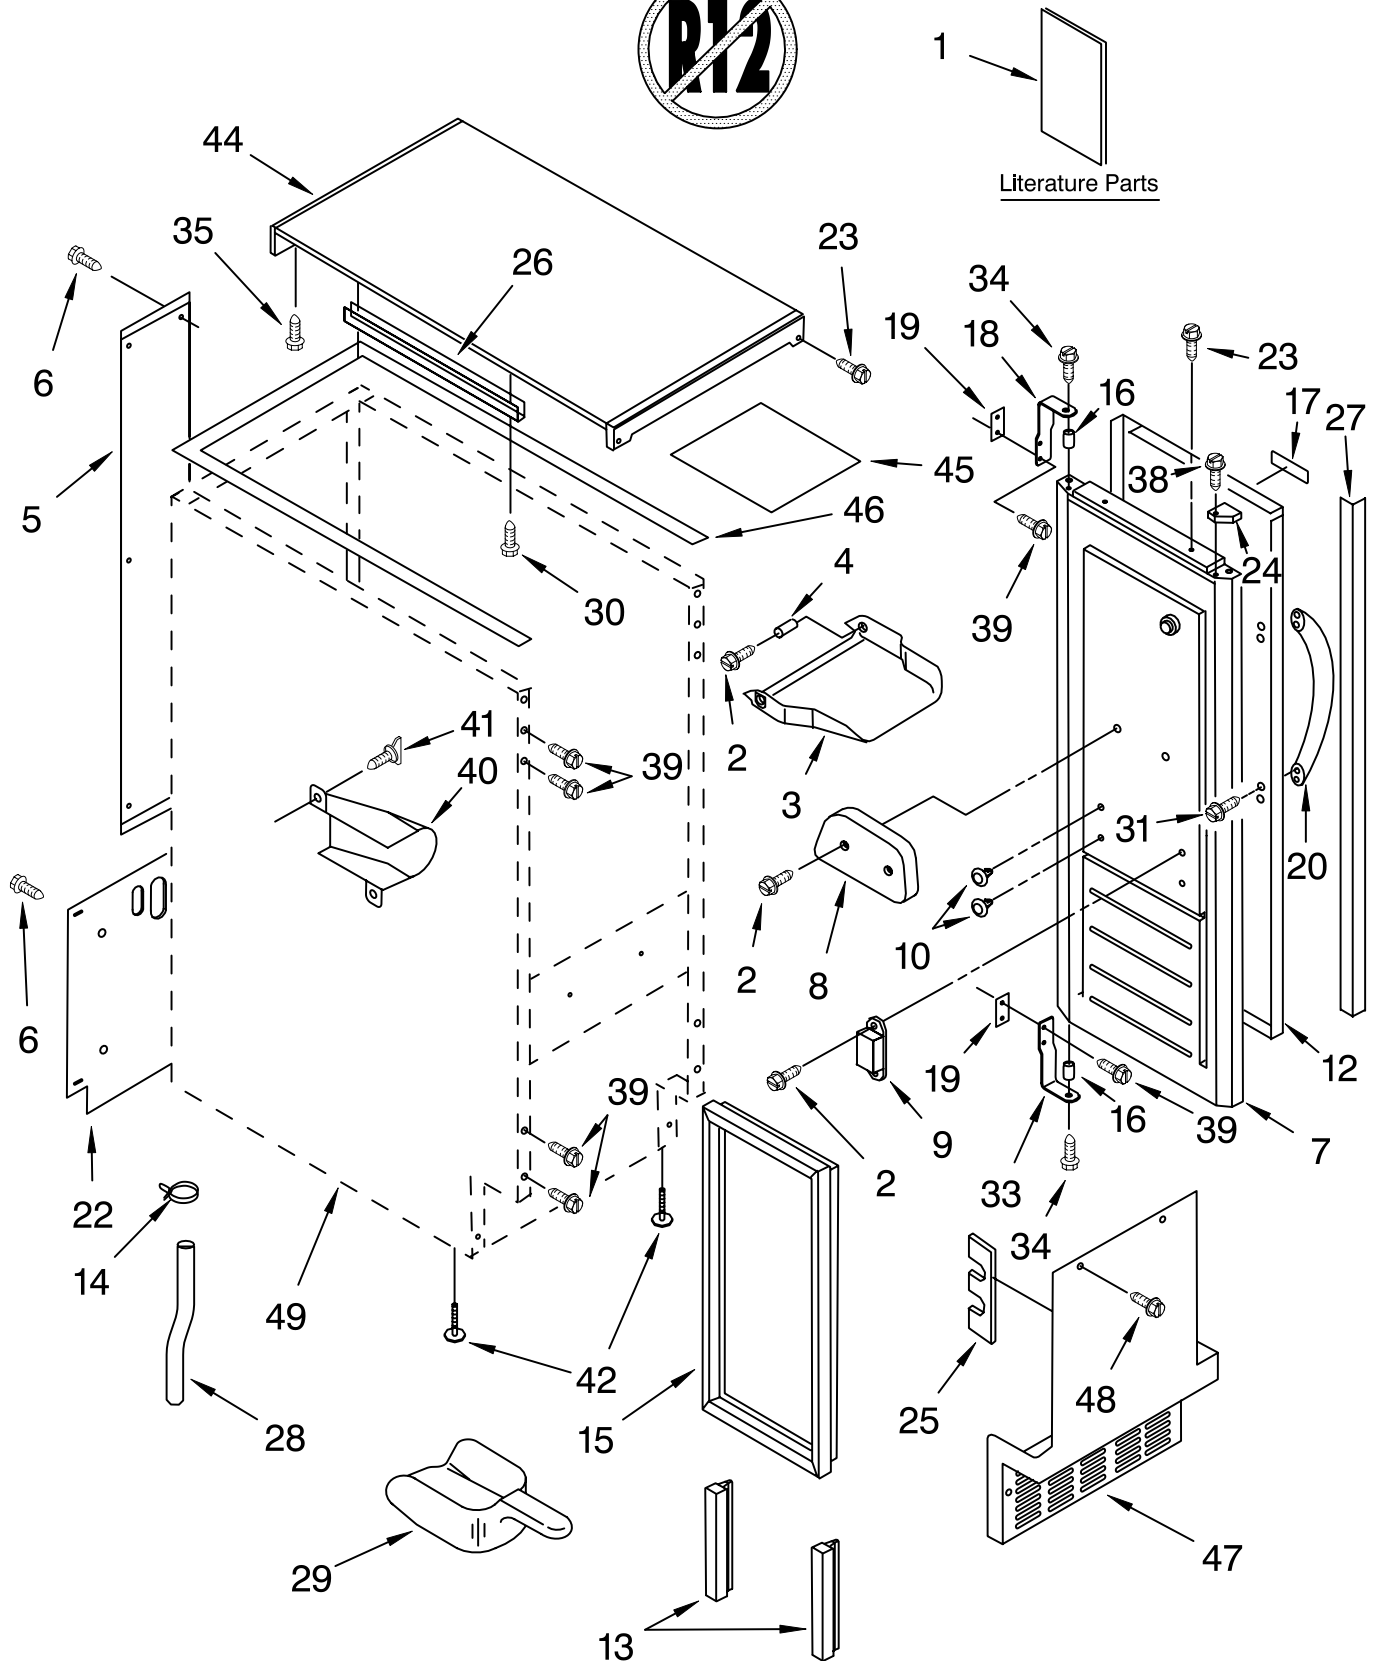

CABINET LINER AND DOOR PARTS

For Models: KUIS155HRS4
(STAINLESS STEEL)

ICE CUBE
MAKER

KitchenAid®

FOR ORDERING INFORMATION REFER TO PARTS PRICE LIST

CABINET LINER AND DOOR PARTS

For Models: KUIS155HRS4
(STAINLESS STEEL)

Illus. No.	Part No.	DESCRIPTION	Illus. No.	Part No.	DESCRIPTION	Illus. No.	Part No.	DESCRIPTION
1		Literature Parts	25	2185756	Pad, Foam	Parts Not Illustrated and Optional Parts (Not Included)		
	LIT2217246	Use & Care Guide	26	2185691	Channel, Wiring			
	LIT2217232	Service & Wiring Sheet	27	2185964	Grommet, Edge Guard (2)			
2	3400886	Screw 8-18 X 1 1/4	28	2185989	Tube, Drain			
3	2185742	Bin, Door	29	585158	Scoop	8171307		Cleaner, Icemaker
4	2185678	Spacer	30	3400884	Screw 8-18 X 5/8	503695		Sealer, Cork (1/4 Pound)
5	2185575	Cover, Wiring	31	3400037	Screw #10-32 X 3/8	797403		Cement, Insulation (1 Oz.)
6	489442	Screw	33	2185711	Hinge, Bottom	505587		Sealer, Mastic (1 Qt.)
7	2932800B	Door	34	2185712	Pin, Hinge	212643		Sealer, Gum (22 Pcs. 3/16" x 7")
8	2185695	Cam, Door	35	489048	Screw, Ground 8-32 X 1/2	479976		Kit, Insulation (5 Pcs. 3" x 24" x 48")
9	2185991	Assembly, Magnetic Catch	38	348689	Screw 8-18 X 3/4	2006783		Cleaner, Stainless Steel
10	2189000	Plug, Hole	39	489423	Screw 10-32X11/16	978025		Valve, Access (1/4")
12	2185961	Wrap, Door	40	2185927	Holder, Scoop	978026		Valve, Access (5/16")
13	2185777	Gasket, Bottom	41	8281228	Thumbscrew	978027		Valve, Access (3/8")
14	2208483	Clamp	42	3376439	Leg, Leveler	978028		Valve, Access (1/2")
15	2217294	Gasket, Door	44	2929700B	Top	978029		Valve, Access (5/8")
16	2185640	Sleeve, Hinge	45	2185690	Shield, Electrical	978030		Valve, Access (3/4")
17	2217214B	Nameplate	46	2217293	Gasket, Top Panel			
18	2185710	Hinge, Top	47	2185571B	Grill, Front			
19	2185709	Shim, Hinge	48	489474	Screw 8-18 X 1			
20	2208597S	Handle, Door	49		Cabinet & Liner (NOT SERVICED)			
22	2185730	Assembly, Unit Cover						
23	8281184	Screw 8-18X1/2 (8)						
24		Filler, Endcap						
	2185655B	Left Side						
	2185656B	Right Side						

FOR ORDERING INFORMATION REFER TO PARTS PRICE LIST