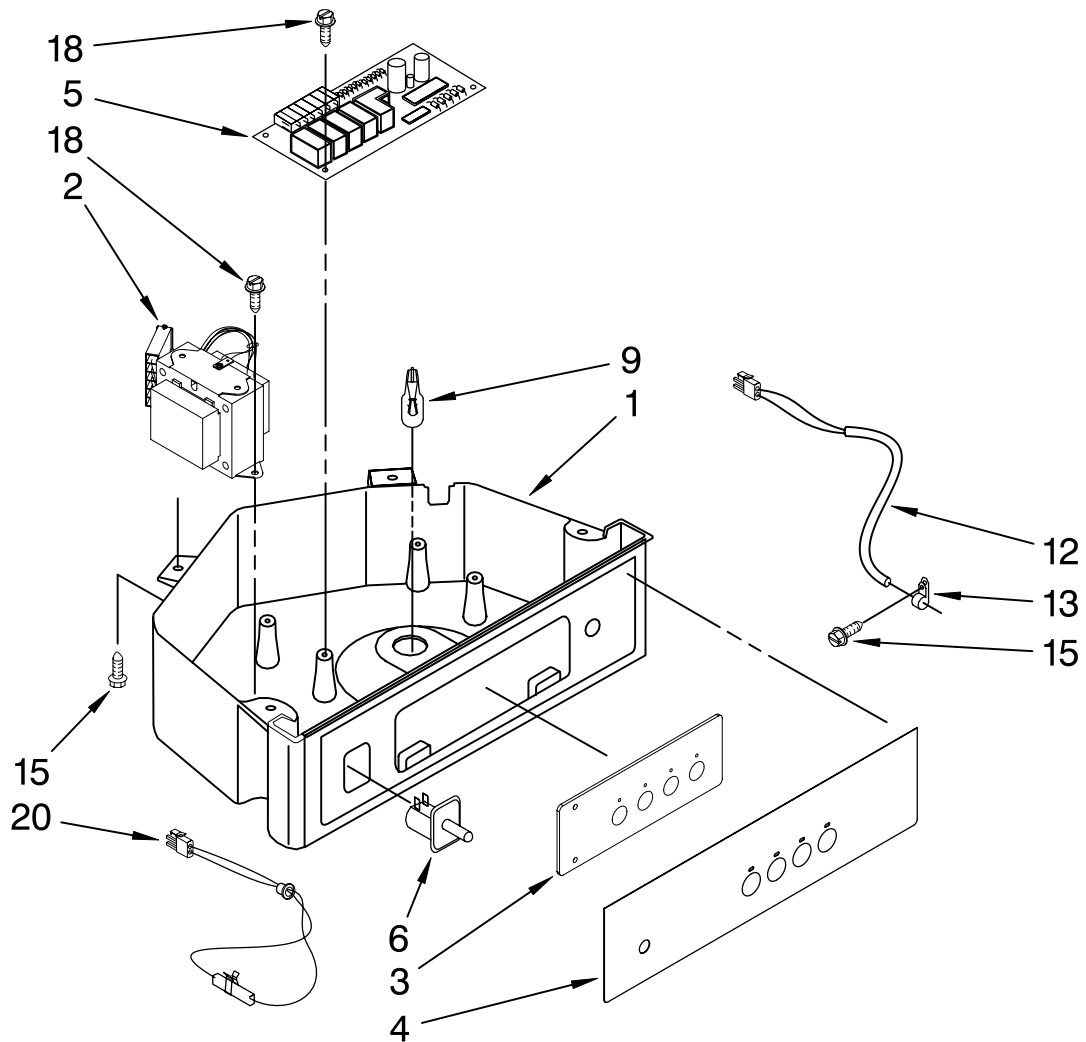

EVAPORATOR, ICE CUTTER GRID AND WATER PARTS

For Models: KUIS15NRTW0, KUIS15NRTT0, KUIS15NRTBO, KUIS15NRTS0
(White) (Biscuit) (Black) (Stainless Steel)

Illus. No.	Part No.	DESCRIPTION
1	2313741	Valve, Complete Water
2	2217286	Tube, Plastic
3	488208	Screw
4	2185523	Dispenser, Water
5	2217269	Evaporator
6	2313705	Pump, Drain
7	2313851	Tube, Reservoir Pump
8	2172593	Tube, Water Fill
9	488660	Nut, Speed
10	836667	Spacer
11	2208539	Fastener, Pushnut
12	489443	Screw
13	2185625	Reservoir, Water Slide
14	2185626	Tube
15	2313890	Hose, Overflow
16	2313604	Guide-Ice, Grid
17	2313603	Bracket, Front and Rear
18	2313602	Bracket, Side Left and Right
19	2185681	Harness, Grid
20	2324305	Tube
21	2310169	Wire Assembly (Valve)
26	3400886	Screw
28	2313637	Grid Assembly (Complete)
29	2174754	Wire, Grid Cutter
30	2185570	Cover, Grid
31	8281228	Thumbscrew
32	2324334	Reservoir, Water
33	3400884	Screw
34	2185696	Cap, Drain
35	3400909	Nut, Push-In

FOR ORDERING INFORMATION REFER TO PARTS PRICE LIST

PUMP PARTS

For Models: KUIS15NRTW0, KUIS15NRTT0, KUIS15NRTBO, KUIS15NRTS0
 (White) (Biscuit) (Black) (Stainless Steel)

Illus. No.	Part No.	DESCRIPTION
1	2313628	Pump-Recirculating
2	3400884	Screw 8-18 X 5/8
3	2185677	Cover, Pump
4	2313844	Bracket, Connector Assembly
5	2313627	Bracket-Pump
6	2313643	Sensor-Motor
7	2324307	Clip-Retainer (3)
8	2310092	Wiring Harness Main To Pump
9	2313702	Pump Assembly

FOR ORDERING INFORMATION REFER TO PARTS PRICE LIST

CONTROL PANEL PARTS

For Models: KUIS15NRTW0, KUIS15NRTT0, KUIS15NRTBO, KUIS15NRTS0
 (White) (Biscuit) (Black) (Stainless Steel)

Illus. No.	Part No.	DESCRIPTION
1	2185738	Box, Control
2	2310139	Transformer
3	2304122	Assembly, Switch (ALSO ORDER #4)
4	2313693	Overlay
5	2321774	Control Board
6	2149705	Switch, Plunger Grid/Light
9	745362	Bulb
12	2313633	Thermostat, Bin
13	2185825	Clamp
15	3400884	Screw
18	3400850	Screw
20	2313635	Thermister, Ice Control