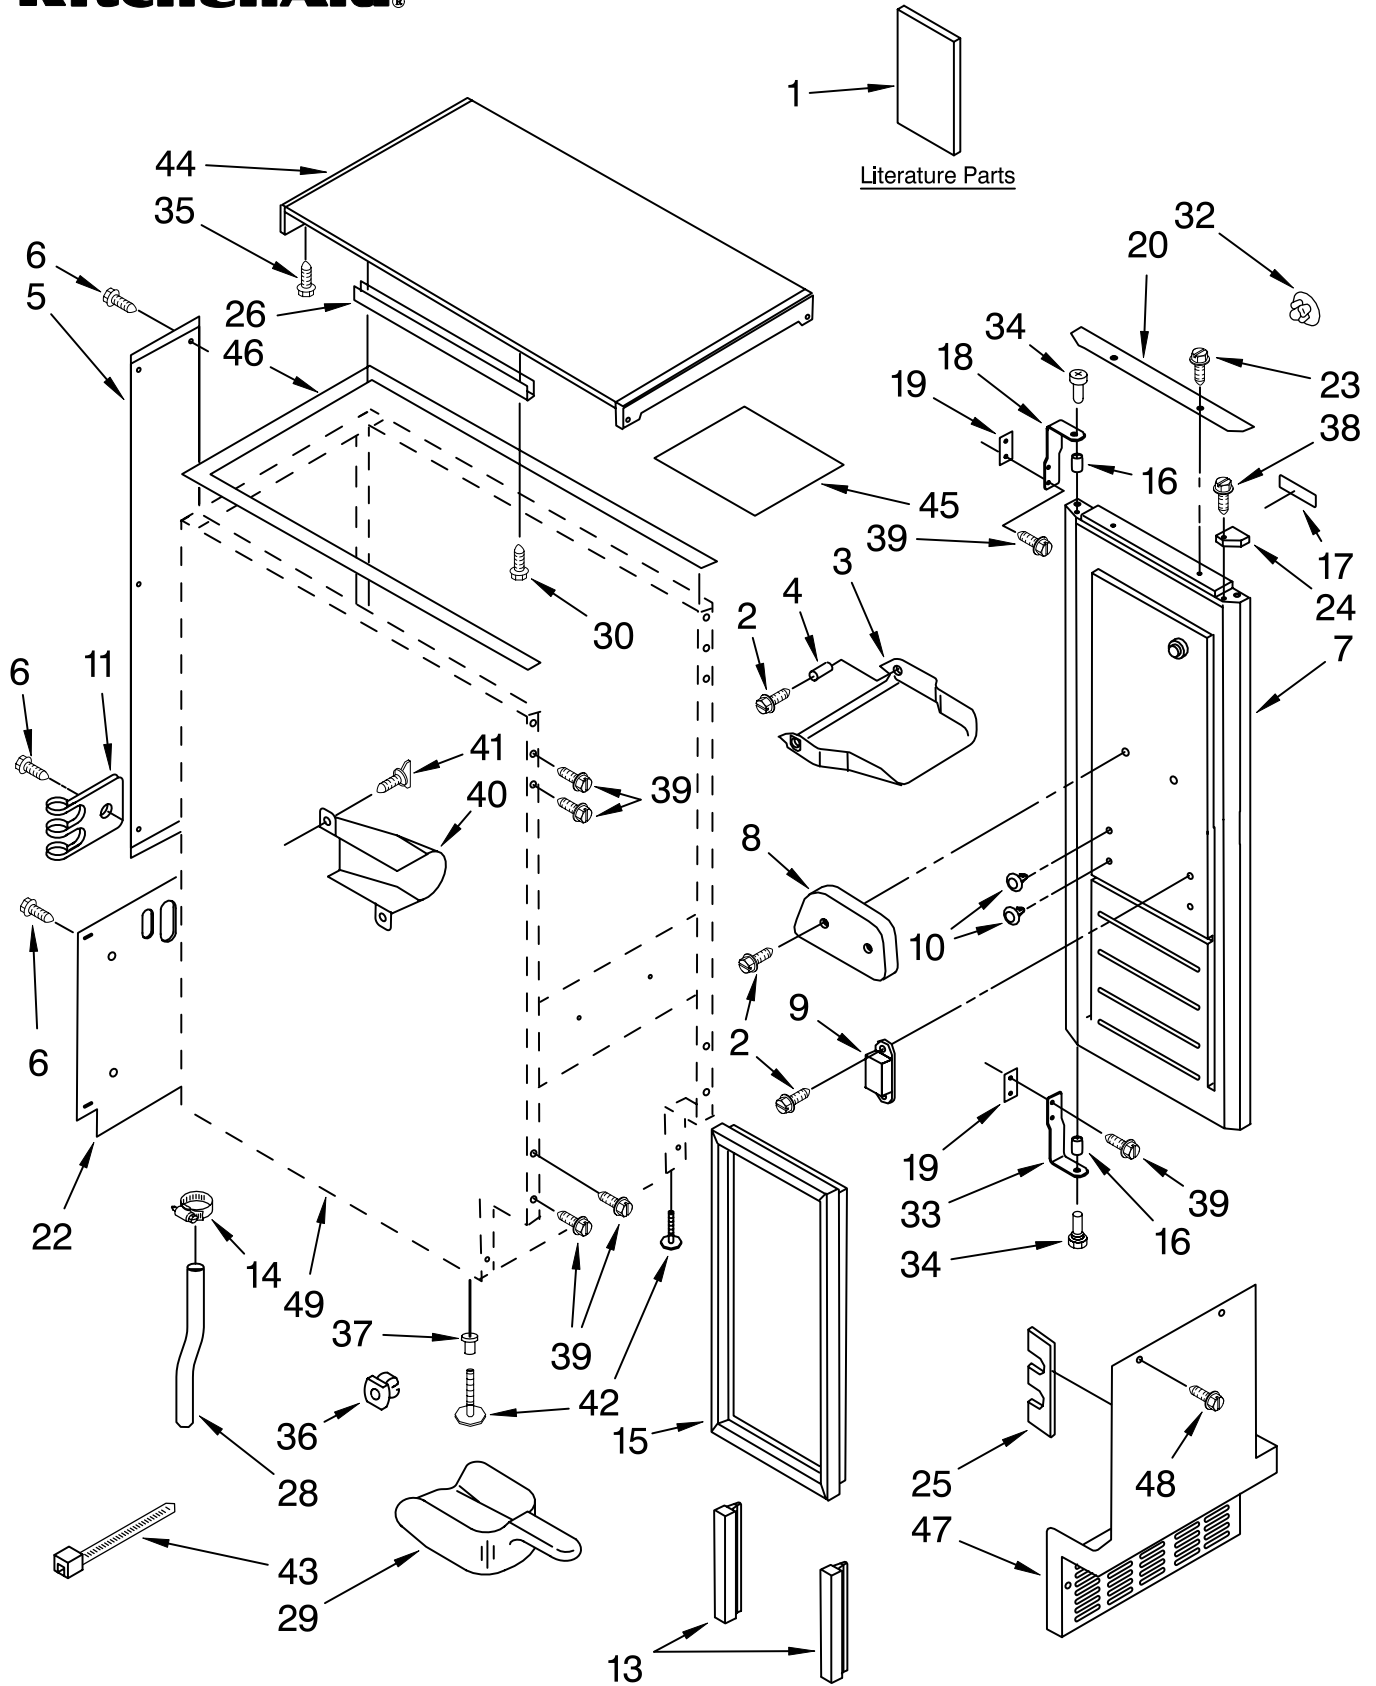

CABINET LINER AND DOOR PARTS

For Models: KUIS15NRTW0, KUIS15NRTT0, KUIS15NRTB0, KUIS15NRTS0
(White) (Biscuit) (Black) (Stainless Steel)

ICE CUBE
MAKER

KitchenAid®

FOR ORDERING INFORMATION REFER TO PARTS PRICE LIST

CABINET LINER AND DOOR PARTS

For Models: KUIS15NRTW0, KUIS15NRTT0, KUIS15NRTBO, KUIS15NRTS0

(White) (Biscuit) (Black) (Stainless Steel)

Illus. No.	Part No.	DESCRIPTION	Illus. No.	Part No.	DESCRIPTION	Illus. No.	Part No.	DESCRIPTION
1		Literature Parts	18	2185710	Hinge, Top	32	2189000	Plug, Handle
	2313814	Use & Care Guide	19	2185709	Shim, Hinge	33	2185711	Hinge, Bottom
	2324311	Service & Wiring Sheet	20		Handle, Door	34	2185712	Pin, Hinge
				2208492W	White	35	489048	Screw, Ground
				2208492T	Biscuit	36	692400	Nut, Push-In
				2208492B	Black	37	3400240	Nut, Leg Leveler
2	3400886	Screw	22		Assembly, Unit Cover	38	348689	Screw
3	2185742	Bin, Door			Screw	39	489423	Screw
4	2185678	Spacer	23			40	2185927	Holder, Scoop
5	2217394	Cover, Wiring		8281188	White	41	8281228	Thumbscrew
6	489442	Screw		8281187	Biscuit	42	3374849	Leg, Leveler (4)
7		Door		8281186	Black	43	2155774	Strap
	2932803W	White	24		Filler, Endcap	44		Top
	2932803T	Biscuit		2185655W	White		2929700W	White
	2932803B	Black		2185655T	Biscuit		2929700T	Biscuit
	2932803BS	Stainless Steel		2185655B	Black		2929700B	Black
8	2185695	Cam, Door			Right Side	45	2185690	Shield, Electrical
9	2217393	Assembly, Magnetic Catch		2185656W	White	46	2217293	Gasket, Top Panel
10	941839	Plug, Hole		2185656T	Biscuit	47		Grill, Front
11	2208136	Clamp		2185656B	Black		2185571W	White
13	2217367	Gasket, Bottom	25	2185756	Pad, Foam		2185571T	Biscuit
14	489503	Clamp	26	2185691	Channel, Wiring		2185571B	Black
15	2217294	Gasket, Door	28	2185989	Tube, Drain	48	489474	Screw
16	2185640	Sleeve, Hinge	29	585158	Scoop	49		Cabinet & Liner (NOT SERVICED)
17		Nameplate	30	3400884	Screw			
	W10046670	White						
	W10046700	Biscuit						
	W10046640	Black						
	W10046610	Grey						