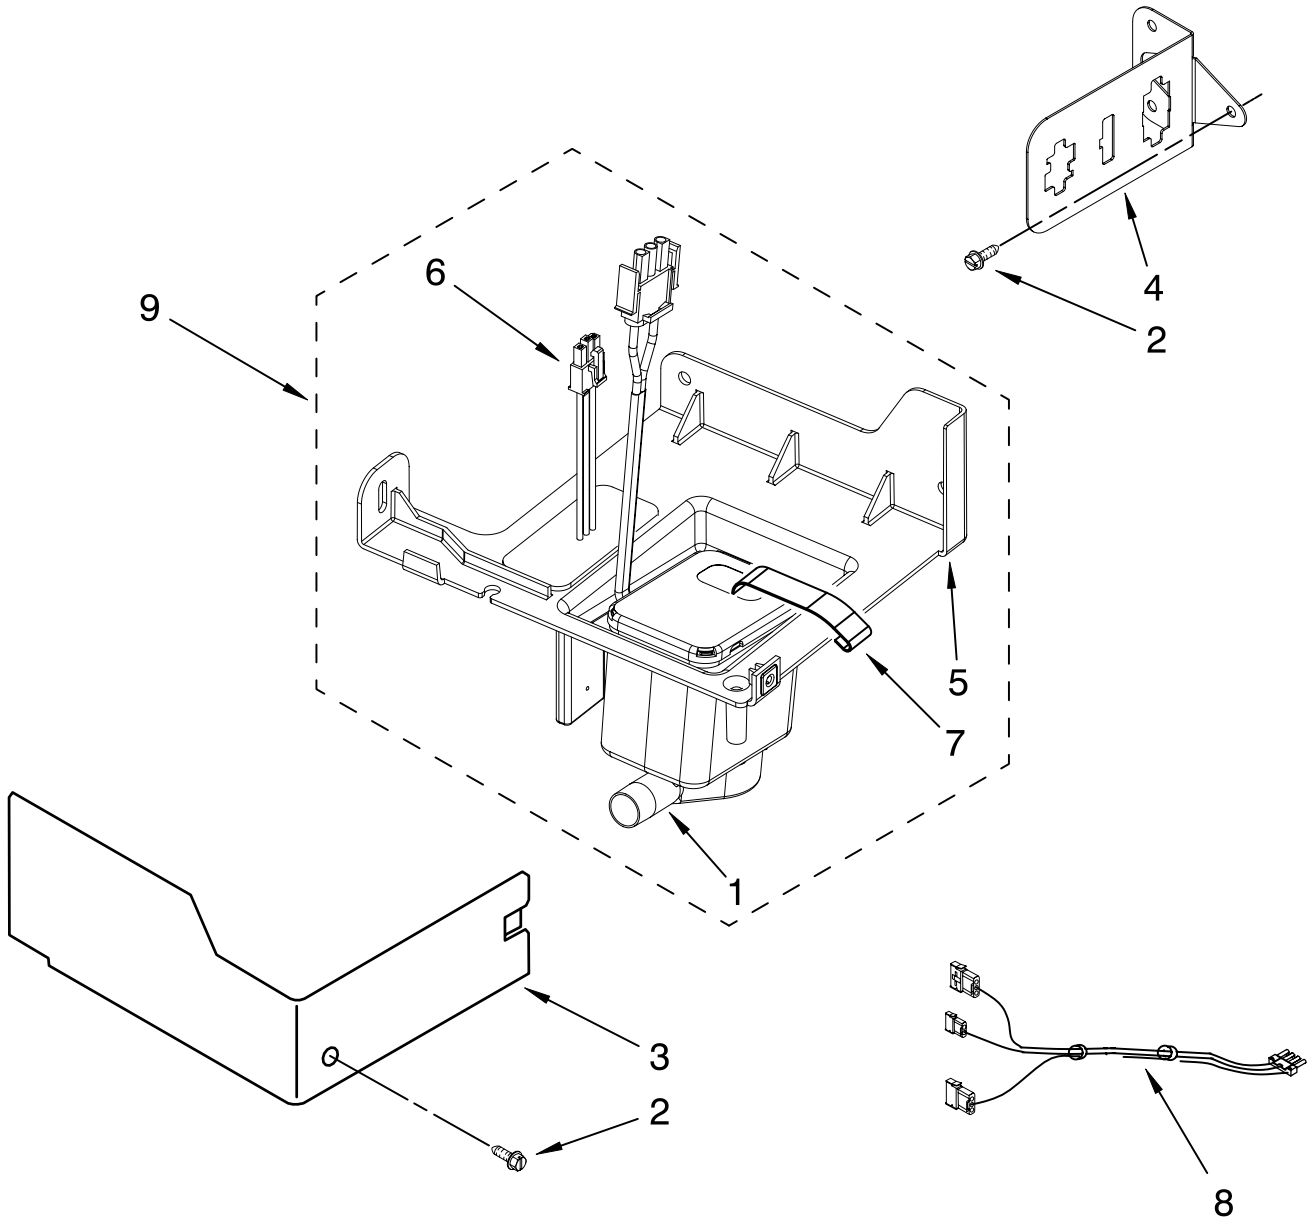

EVAPORATOR, ICE CUTTER GRID AND WATER PARTS

For Models: KUIS15NRTW0, KUIS15NRTT0, KUIS15NRTBO, KUIS15NRTS0
(White) (Biscuit) (Black) (Stainless Steel)

Illus. No.	Part No.	DESCRIPTION
1	2313741	Valve, Complete Water
2	2217286	Tube, Plastic
3	488208	Screw
4	2185523	Dispenser, Water
5	2217269	Evaporator
6	2313705	Pump, Drain
7	2313851	Tube, Reservoir Pump
8	2172593	Tube, Water Fill
9	488660	Nut, Speed
10	836667	Spacer
11	2208539	Fastener, Pushnut
12	489443	Screw
13	2185625	Reservoir, Water Slide
14	2185626	Tube
15	2313890	Hose, Overflow
16	2313604	Guide-Ice, Grid
17	2313603	Bracket, Front and Rear
18	2313602	Bracket, Side Left and Right
19	2185681	Harness, Grid
20	2324305	Tube
21	2310169	Wire Assembly (Valve)
26	3400886	Screw
28	2313637	Grid Assembly (Complete)
29	2174754	Wire, Grid Cutter
30	2185570	Cover, Grid
31	8281228	Thumbscrew
32	2324334	Reservoir, Water
33	3400884	Screw
34	2185696	Cap, Drain
35	3400909	Nut, Push-In

FOR ORDERING INFORMATION REFER TO PARTS PRICE LIST

PUMP PARTS

For Models: KUIS15NRTW0, KUIS15NRTT0, KUIS15NRTBO, KUIS15NRTS0
 (White) (Biscuit) (Black) (Stainless Steel)

Illus. No.	Part No.	DESCRIPTION
1	2313628	Pump-Recirculating
2	3400884	Screw 8-18 X 5/8
3	2185677	Cover, Pump
4	2313844	Bracket, Connector Assembly
5	2313627	Bracket-Pump
6	2313643	Sensor-Motor
7	2324307	Clip-Retainer (3)
8	2310092	Wiring Harness Main To Pump
9	2313702	Pump Assembly