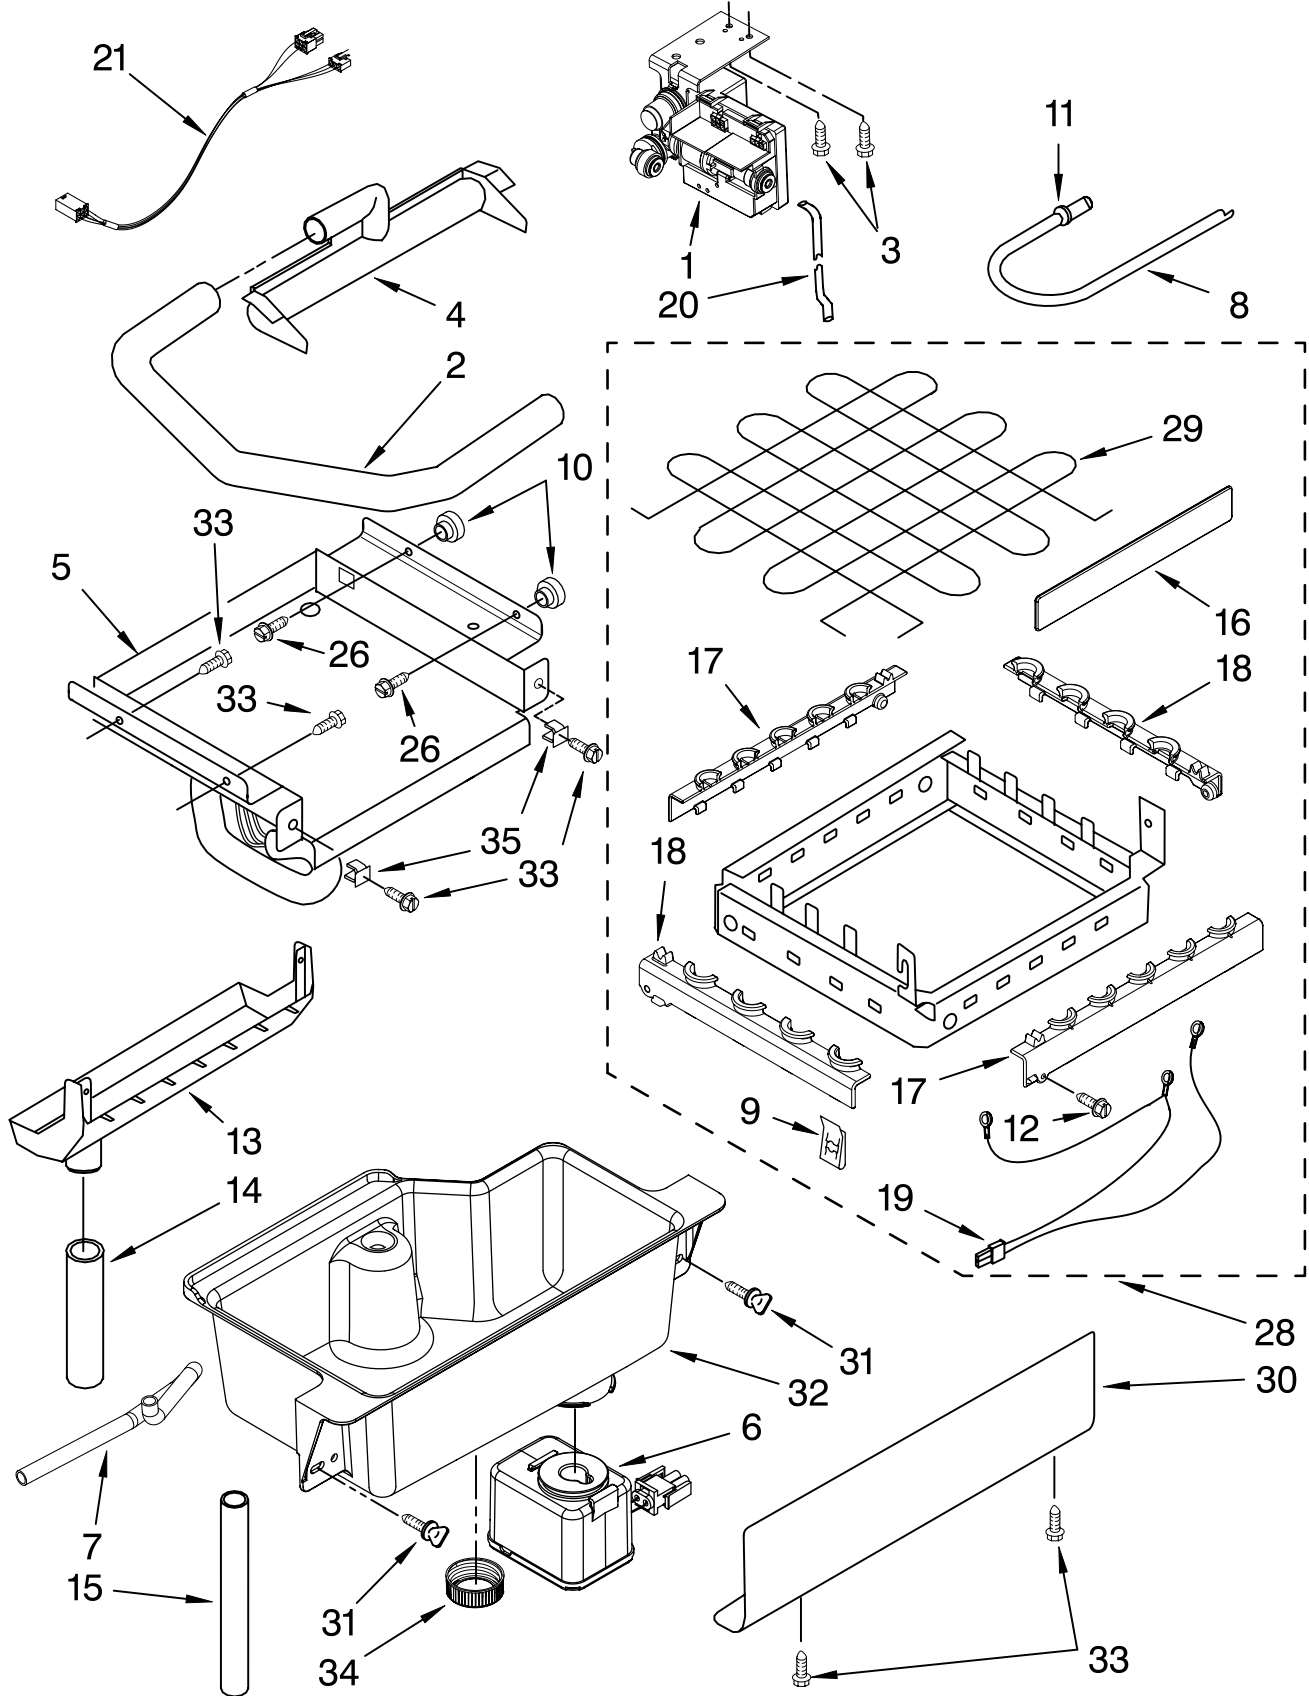

EVAPORATOR, ICE CUTTER GRID AND WATER PARTS

For Models: KUIS15NRTW0, KUIS15NRTT0, KUIS15NRTBO, KUIS15NRTS0

(White)

(Biscuit)

(Black)

(Stainless Steel)

FOR ORDERING INFORMATION REFER TO PARTS PRICE LIST

EVAPORATOR, ICE CUTTER GRID AND WATER PARTS

For Models: KUIS15NRTW0, KUIS15NRTT0, KUIS15NRTBO, KUIS15NRTS0
(White) (Biscuit) (Black) (Stainless Steel)

Illus. No.	Part No.	DESCRIPTION
1	2313741	Valve, Complete Water
2	2217286	Tube, Plastic
3	488208	Screw
4	2185523	Dispenser, Water
5	2217269	Evaporator
6	2313705	Pump, Drain
7	2313851	Tube, Reservoir Pump
8	2172593	Tube, Water Fill
9	488660	Nut, Speed
10	836667	Spacer
11	2208539	Fastener, Pushnut
12	489443	Screw
13	2185625	Reservoir, Water Slide
14	2185626	Tube
15	2313890	Hose, Overflow
16	2313604	Guide-Ice, Grid
17	2313603	Bracket, Front and Rear
18	2313602	Bracket, Side Left and Right
19	2185681	Harness, Grid
20	2324305	Tube
21	2310169	Wire Assembly (Valve)
26	3400886	Screw
28	2313637	Grid Assembly (Complete)
29	2174754	Wire, Grid Cutter
30	2185570	Cover, Grid
31	8281228	Thumbscrew
32	2324334	Reservoir, Water
33	3400884	Screw
34	2185696	Cap, Drain
35	3400909	Nut, Push-In

FOR ORDERING INFORMATION REFER TO PARTS PRICE LIST