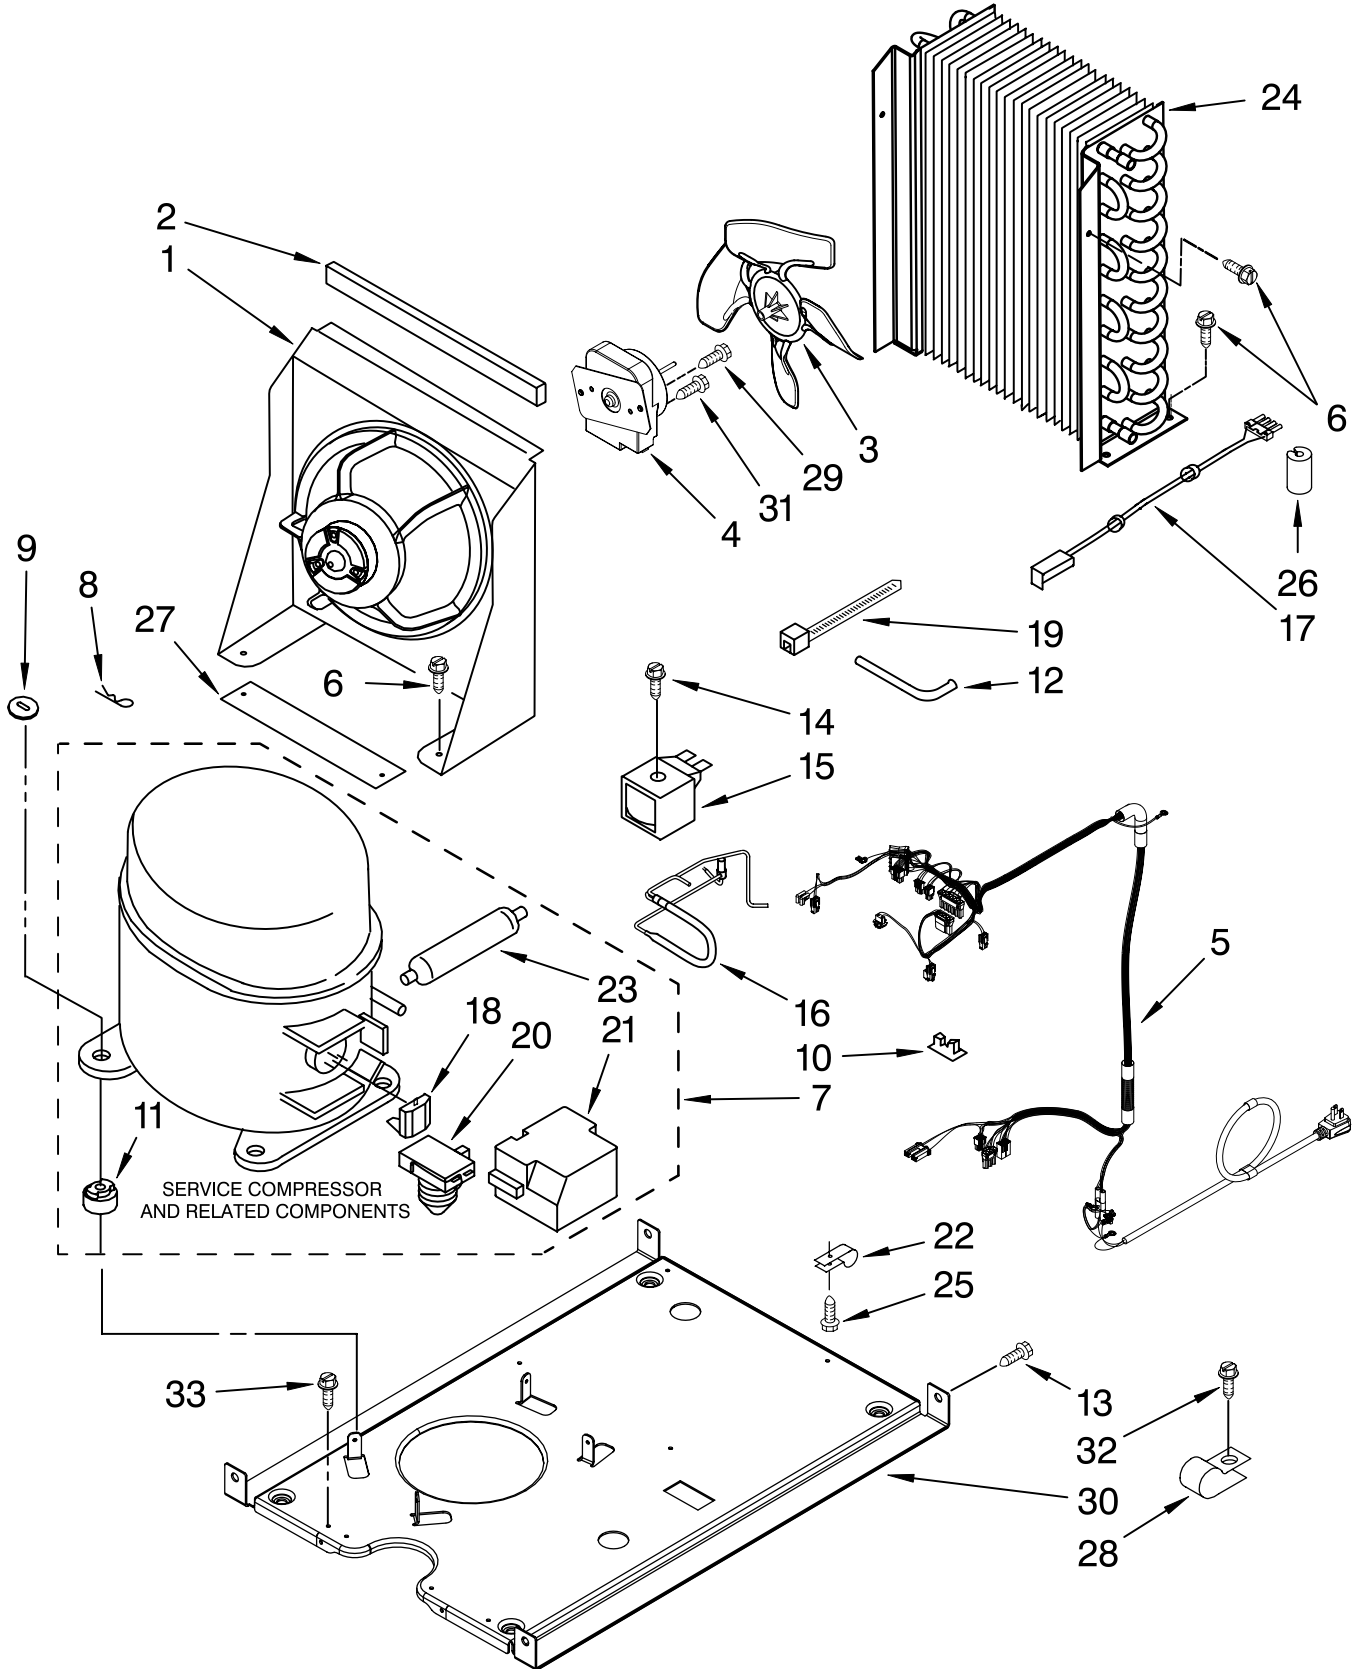

UNIT PARTS

For Models: KUIS15NRTW0, KUIS15NRTT0, KUIS15NRTB0, KUIS15NRTS0
(White) (Biscuit) (Black) (Stainless Steel)

FOR ORDERING INFORMATION REFER TO PARTS PRICE LIST

UNIT PARTS

For Models: KUIS15NRTW0, KUIS15NRTT0, KUIS15NRTB0, KUIS15NRTS0
(White)   (Biscuit)   (Black)   (Stainless Steel)

Illus. No.	Part No.	DESCRIPTION	Illus. No.	Part No.	DESCRIPTION	Illus. No.	Part No.	DESCRIPTION
1	2185532	Bracket, Fan Mtg.	13	489423	Screw	22	2185788	Clamp
2	2185675	Pad, Foam	14	489472	Screw	23		Drier
3	2188935	Blade, Fan	15	759112	Coil, Solenoid		2319826	Production
4	2315558	Motor & Mounting Plate Assembly	16	2313806	Hot Gas Valve		4387019	Service
5	2310125	Wiring Harness, Complete Unit (Includes Power Cord)	17	2187629	Wiring Harness, Condenser Fan	24	2313624	Condenser
6	304392	Screw	18		Overload	25	3400884	Screw
7	2313858	Compressor (Includes Illus. 11,18, 20,21 & 23)		2217223	Production	26	2319835	Grommet-Cond.(1)
8	A201435	Clip, Mounting		4387938	Service (Includes Start-Relay)	27	2217397	Pad, Foam (2)
9	A201441	Shim (4)	19	2155774	Strap	28	2185960	Clamp-Power Cord
10	1115375	Clip-Wiring	20		Relay, Start	29	8281197	Screw
11		Grommet (4)		2217224	Production	30	2217388	Base, Unit
	2217318	Production		4387938	Service (Includes Overload)	31	8281196	Screw
	4387558	Service	21		Cover, Terminal	32	304392	Screw
12	2208415	Tube, Process		2208371	Production	33	488500	Ground Screw
				4387731	Service			

REFRIGERANT CHARGE

6.5 OZ. (R134A)

FOR ORDERING INFORMATION REFER TO PARTS PRICE LIST