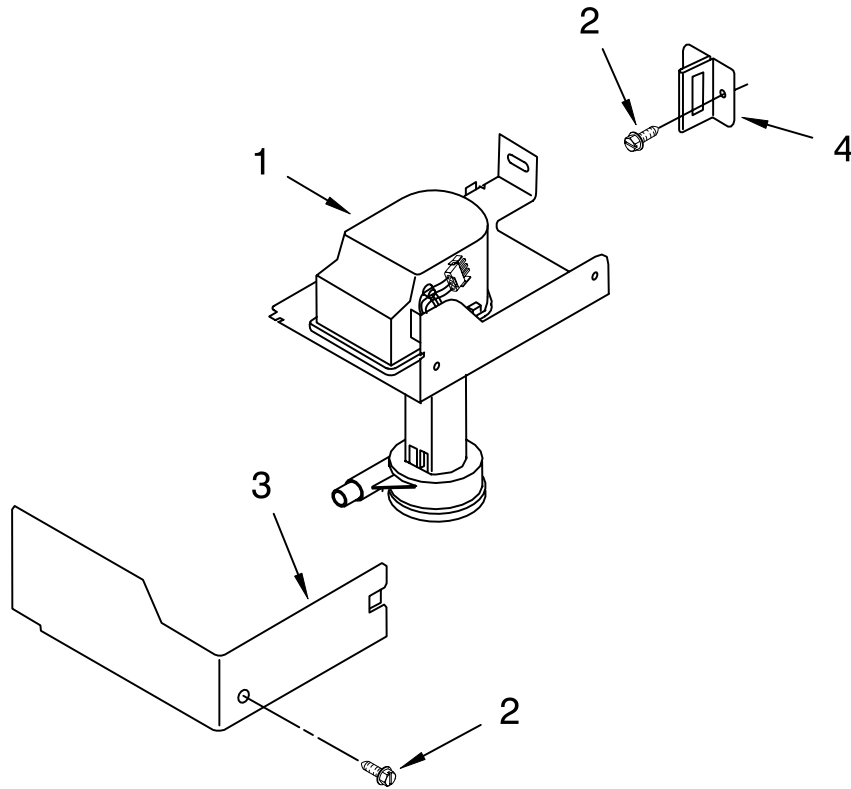

For Models: KUIS15PRHW5, KUIS15PRHB5

(WHITE) (BLACK)

Illus. No.	Part No.	DESCRIPTION
1	2185758	Valve, Complete Water
2	2217286	Tube, Plastic
3	488687	Screw 8-15 X 5/8
4	2185523	Dispenser, Water
5	2217269	Evaporator
6	627018	Nut, Compression
7	841707	Insert, Tube
8	2172593	Tube, Water Fill
9	488660	Nut, Speed
10	836667	Spacer
11	2208539	Fastener, Pushnut
12	489443	Screw
13	2185625	Reservoir, Water Slide
14	2185626	Tube
15	2185673	Hose, Overflow
16	2217310	Guide-Ice, Grid
17	2185615	Bracket, Front and Rear
18	2185611	Bracket, Side Left and Right
19	2185681	Harness, Grid
20	2208533	Tube
21	487627	Ball Sleeve
22	487857	Nut Ball, Sleeve
26	3400886	Screw 8-18 X 1 1/4
28	2185614	Grid Assembly (Complete)
39	2174754	Wire, Grid Cutter
41	2185570	Cover, Grid
42	8281228	Thumbscrew
43	2217379	Reservoir, Water
44	3400884	Screw 8-18 X 5/8
45	2185696	Cap, Drain
46	3400909	Nut, Push-In

FOR ORDERING INFORMATION REFER TO PARTS PRICE LIST

PUMP PARTS

For Models: KUIS15PRHW5, KUIS15PRHB5
(WHITE) (BLACK)

Illus. No.	Part No.	DESCRIPTION
1	2217220	Pump, Water (Complete)
2	3400884	Screw 8-18 X 5/8
3	2185677	Cover, Pump
4	2185585	Bracket, Connector Assembly