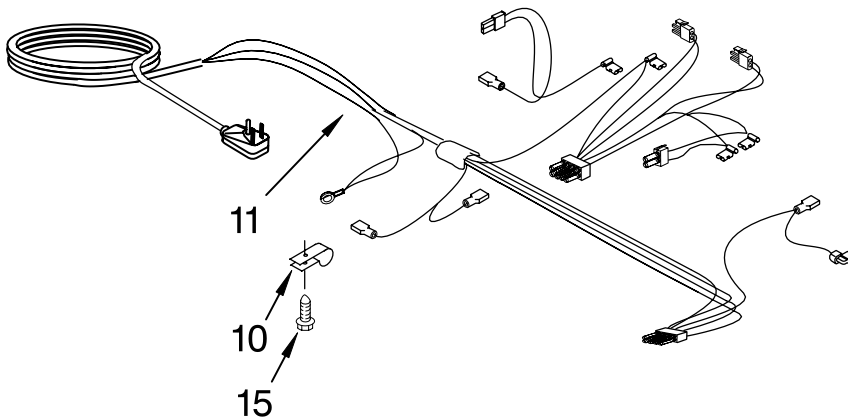

FOR ORDERING INFORMATION REFER TO PARTS PRICE LIST

PUMP PARTS

For Models: KUIS15PRHW5, KUIS15PRHB5
(WHITE) (BLACK)

Illus. No.	Part No.	DESCRIPTION
1	2217220	Pump, Water (Complete)
2	3400884	Screw 8-18 X 5/8
3	2185677	Cover, Pump
4	2185585	Bracket, Connector Assembly

FOR ORDERING INFORMATION REFER TO PARTS PRICE LIST

CONTROL PANEL PARTS

For Models: KUIS15PRHW5, KUIS15PRHB5

(WHITE)

(BLACK)

Illus. No.	Part No.	DESCRIPTION
1	2185738	Box, Control
2	2185657	Transformer
3	2185592	Assembly, Switch (ALSO ORDER #4)
4	2208317W	Overlay
5	6100499	P.C. Board
6	2149705	Switch, Plunger
7	2185694	Lens, LED
8	2185692	Wiring Harness Grid/ Light
9	745362	Bulb
10	2185788	Clamp
11	2187286	Wiring Harness, Complete Unit (Includes Power Cord)
12	2217288	Thermostat, Bin
13	2185825	Clamp
14	2185703	Wiring Harness, Main to Pump,
15	3400884	Screw 8-18 X 5/8
18	3400850	Screw 8-16 X 3/8
20	2217289	Thermister, Ice Control

Illus. No.	Part No.	DESCRIPTION
1	2185532	Bracket, Fan Mtg.
2	2185675	Pad, Foam
3	2190685	Blade, Fan
4	2188537	Motor, Fan
5		Wiring Harness, Complete Unit (See #11 On Control Panel Parts Page)
6	304392	Screw 8-18 X 1/2
7	2208370	Compressor
8	A201435	Clip, Mounting
9	A201441	Shim (4)
10	2185960	Clamp (Power Cord)
11	2217318	Grommet (4)
12	2208415	Tube, Process
13	489423	Screw
14	489472	Screw
15	759112	Coil, Solenoid
16	2208413	Valve, Body
17	2187267	Wiring Harness, Condenser Fan
18	2217223	Overload
19	2217322	Twist Loc
20	2217224	Relay, Start
21	2208371	Cover, Terminal
22	2208534	Pump, Drain
23	2209223	Drier
24	2185529	Condenser
25	851095	Wire Tie
26	2208432	Tube, Drainage
27	2185858	Pad, Foam (2)
28	3370389	Screw 10-32X15/16
29	488500	Screw, Ground 8-32 X 3/8
30	2185511	Base, Unit
31	302819	Wheel
32	486692	Nut, Speed
33	489494	Screw 8-32 X 3/4