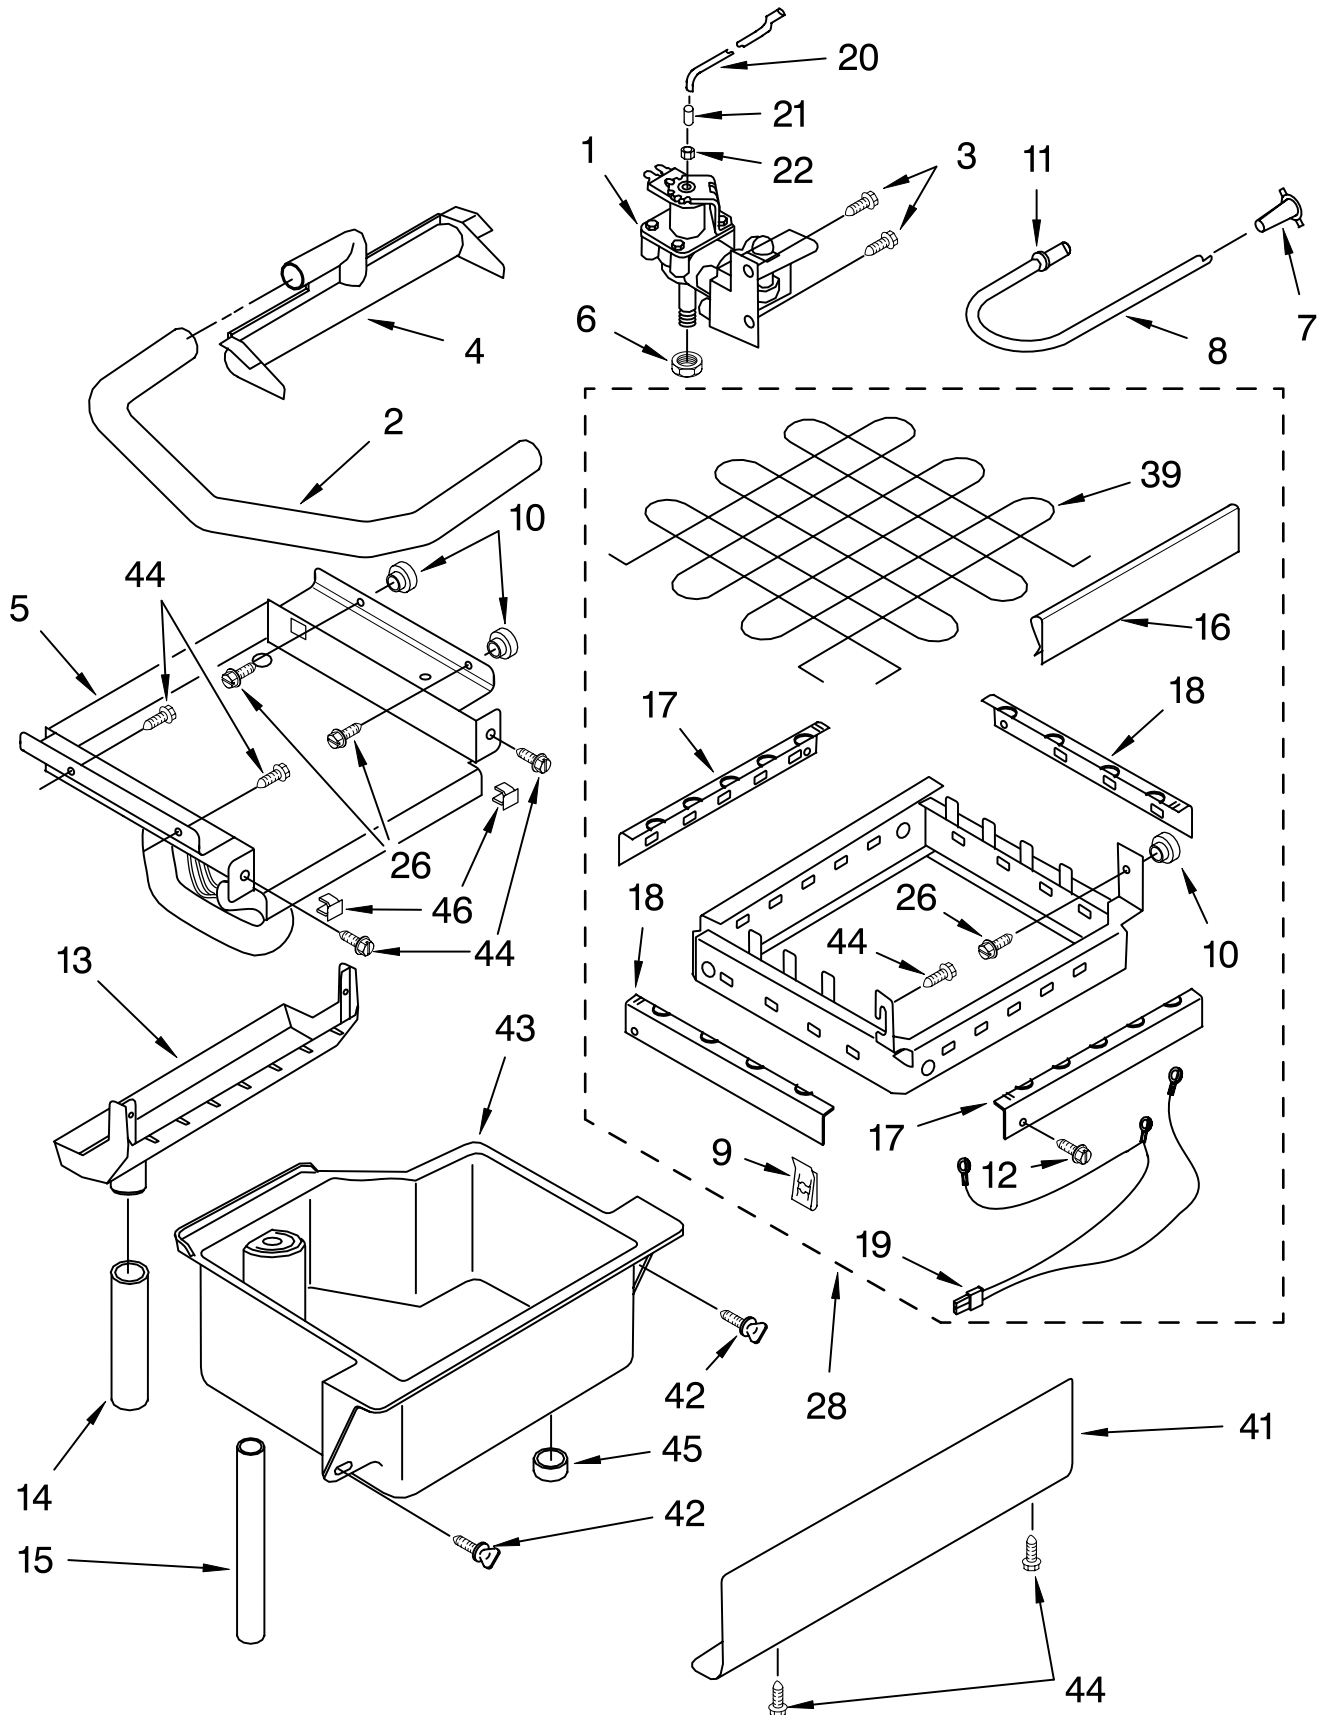

EVAPORATOR, ICE CUTTER GRID AND WATER PARTS

For Models: KUIS15PRHW5, KUIS15PRHB5
(WHITE) (BLACK)

FOR ORDERING INFORMATION REFER TO PARTS PRICE LIST

EVAPORATOR, ICE CUTTER GRID AND WATER PARTS

For Models: KUIS15PRHW5, KUIS15PRHB5

(WHITE) (BLACK)

Illus. No.	Part No.	DESCRIPTION
1	2185758	Valve, Complete Water
2	2217286	Tube, Plastic
3	488687	Screw 8-15 X 5/8
4	2185523	Dispenser, Water
5	2217269	Evaporator
6	627018	Nut, Compression
7	841707	Insert, Tube
8	2172593	Tube, Water Fill
9	488660	Nut, Speed
10	836667	Spacer
11	2208539	Fastener, Pushnut
12	489443	Screw
13	2185625	Reservoir, Water Slide
14	2185626	Tube
15	2185673	Hose, Overflow
16	2217310	Guide-Ice, Grid
17	2185615	Bracket, Front and Rear
18	2185611	Bracket, Side Left and Right
19	2185681	Harness, Grid
20	2208533	Tube
21	487627	Ball Sleeve
22	487857	Nut Ball, Sleeve
26	3400886	Screw 8-18 X 1 1/4
28	2185614	Grid Assembly (Complete)
39	2174754	Wire, Grid Cutter
41	2185570	Cover, Grid
42	8281228	Thumbscrew
43	2217379	Reservoir, Water
44	3400884	Screw 8-18 X 5/8
45	2185696	Cap, Drain
46	3400909	Nut, Push-In

FOR ORDERING INFORMATION REFER TO PARTS PRICE LIST