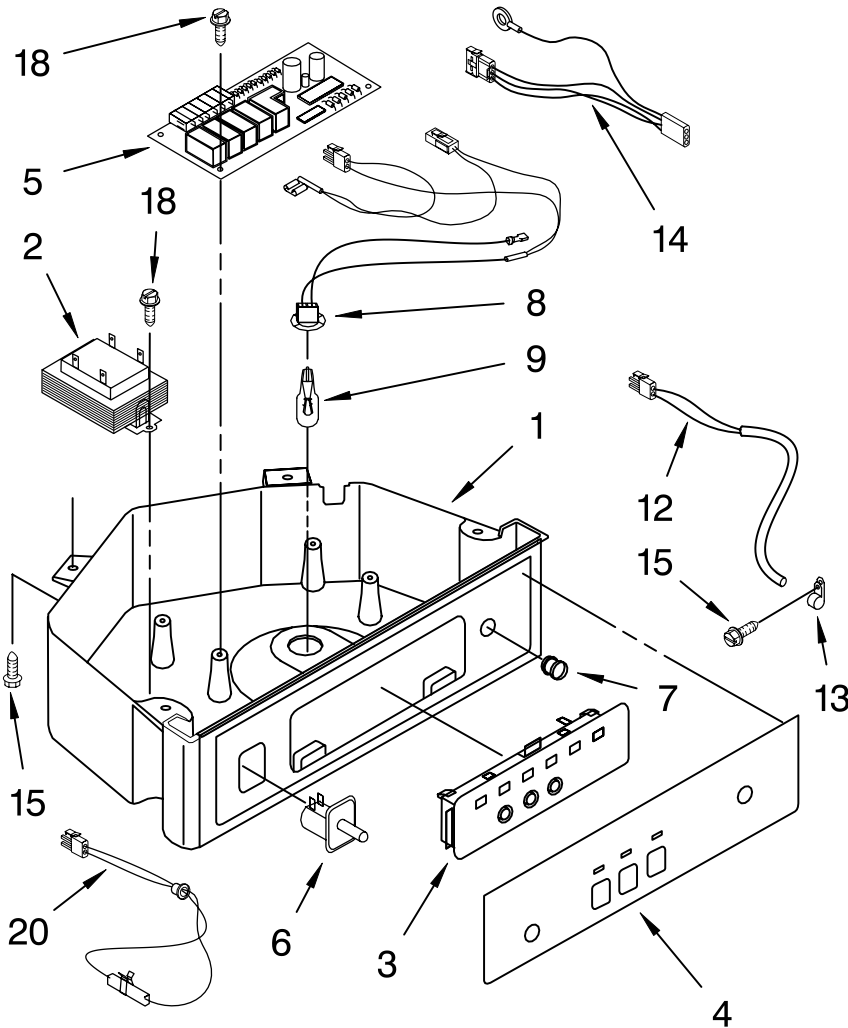

For Models: KUIS15PRHW5, KUIS15PRHB5

(WHITE) (BLACK)

Illus. No.	Part No.	DESCRIPTION
1	2185758	Valve, Complete Water
2	2217286	Tube, Plastic
3	488687	Screw 8-15 X 5/8
4	2185523	Dispenser, Water
5	2217269	Evaporator
6	627018	Nut, Compression
7	841707	Insert, Tube
8	2172593	Tube, Water Fill
9	488660	Nut, Speed
10	836667	Spacer
11	2208539	Fastener, Pushnut
12	489443	Screw
13	2185625	Reservoir, Water Slide
14	2185626	Tube
15	2185673	Hose, Overflow
16	2217310	Guide-Ice, Grid
17	2185615	Bracket, Front and Rear
18	2185611	Bracket, Side Left and Right
19	2185681	Harness, Grid
20	2208533	Tube
21	487627	Ball Sleeve
22	487857	Nut Ball, Sleeve
26	3400886	Screw 8-18 X 1 1/4
28	2185614	Grid Assembly (Complete)
39	2174754	Wire, Grid Cutter
41	2185570	Cover, Grid
42	8281228	Thumbscrew
43	2217379	Reservoir, Water
44	3400884	Screw 8-18 X 5/8
45	2185696	Cap, Drain
46	3400909	Nut, Push-In

FOR ORDERING INFORMATION REFER TO PARTS PRICE LIST

PUMP PARTS

For Models: KUIS15PRHW5, KUIS15PRHB5
(WHITE) (BLACK)

Illus. No.	Part No.	DESCRIPTION
1	2217220	Pump, Water (Complete)
2	3400884	Screw 8-18 X 5/8
3	2185677	Cover, Pump
4	2185585	Bracket, Connector Assembly

FOR ORDERING INFORMATION REFER TO PARTS PRICE LIST

CONTROL PANEL PARTS

For Models: KUIS15PRHW5, KUIS15PRHB5

(WHITE)

(BLACK)

Illus. No.	Part No.	DESCRIPTION
1	2185738	Box, Control
2	2185657	Transformer
3	2185592	Assembly, Switch (ALSO ORDER #4)
4	2208317W	Overlay
5	6100499	P.C. Board
6	2149705	Switch, Plunger
7	2185694	Lens, LED
8	2185692	Wiring Harness Grid/ Light
9	745362	Bulb
10	2185788	Clamp
11	2187286	Wiring Harness, Complete Unit (Includes Power Cord)
12	2217288	Thermostat, Bin
13	2185825	Clamp
14	2185703	Wiring Harness, Main to Pump,
15	3400884	Screw 8-18 X 5/8
18	3400850	Screw 8-16 X 3/8
20	2217289	Thermister, Ice Control