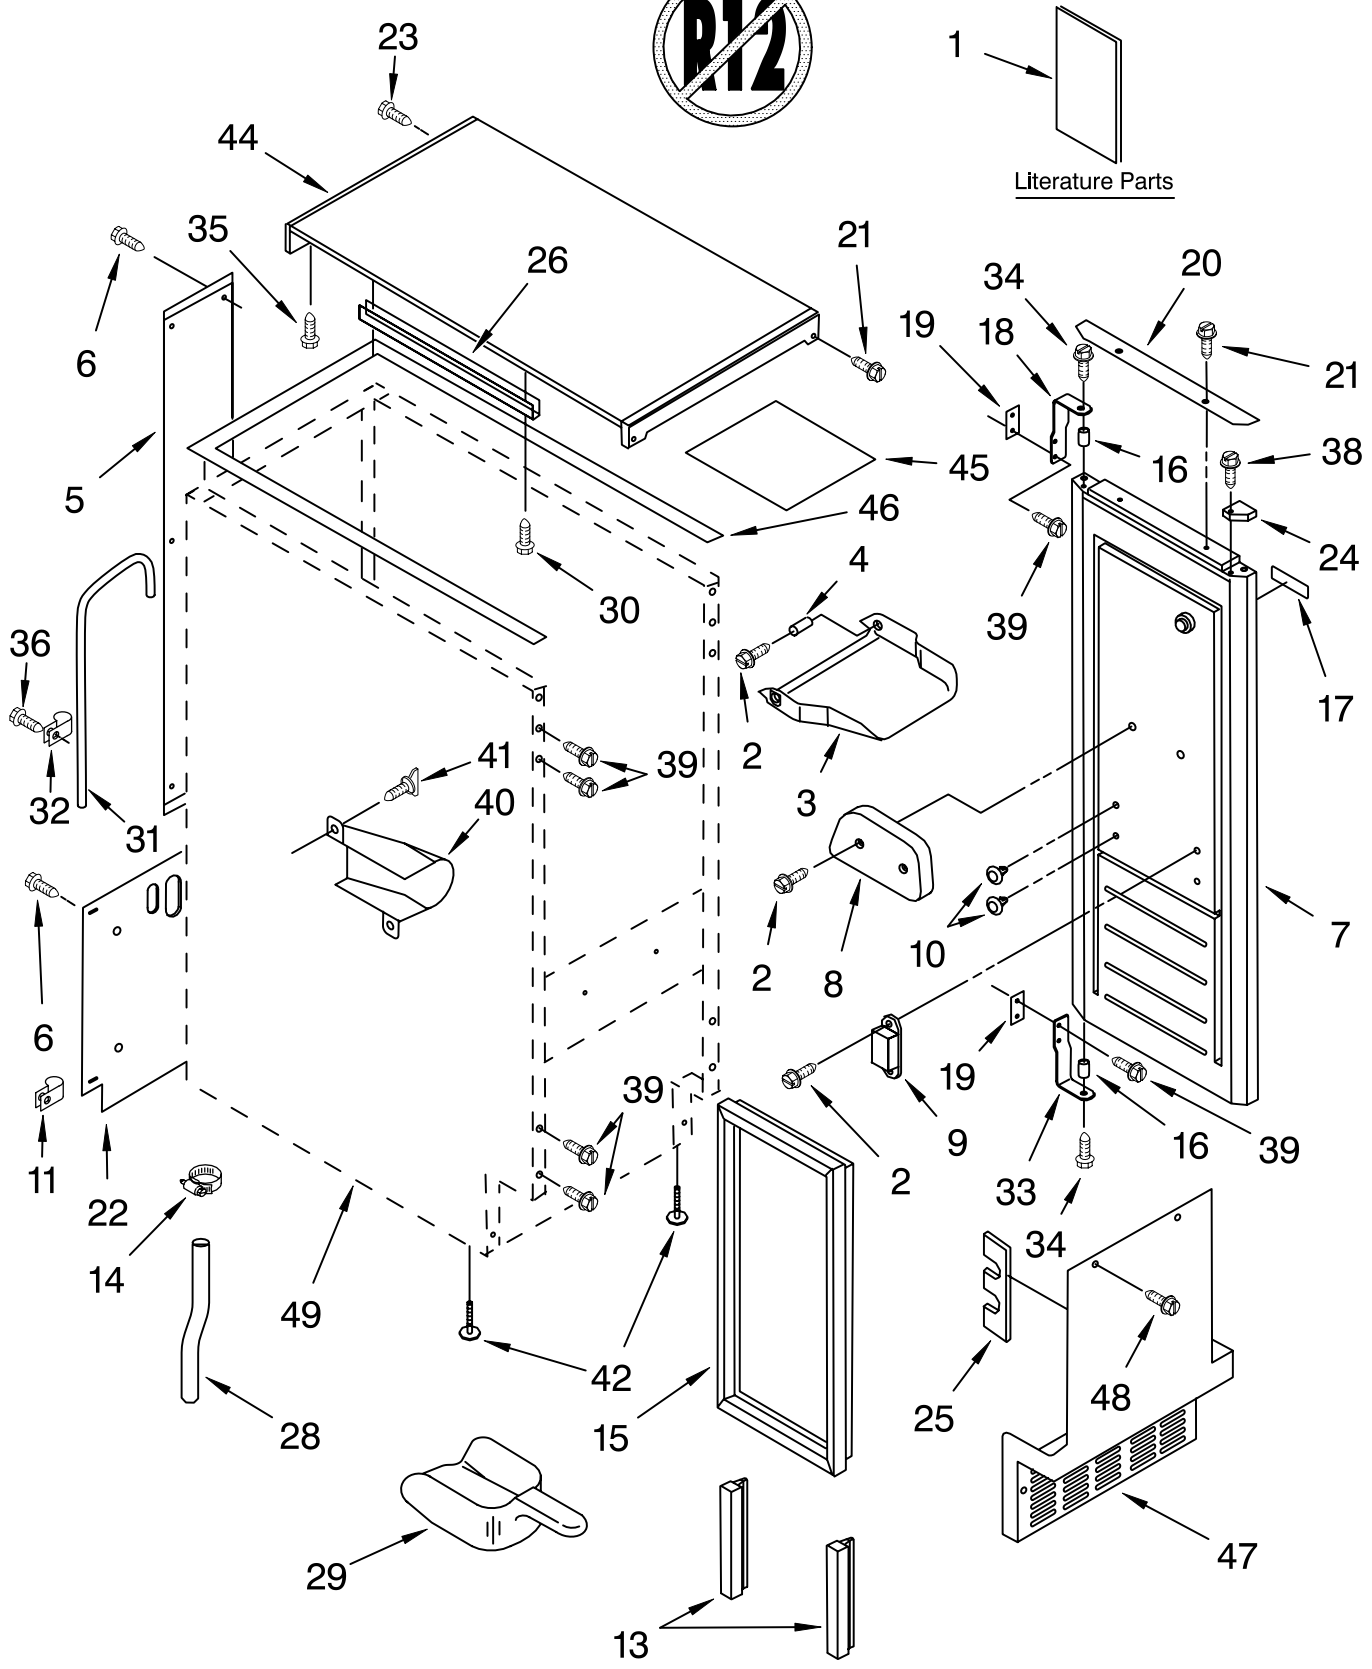

CABINET LINER AND DOOR PARTS

For Models: KUIS15PRHW5, KUIS15PRHB5
(WHITE) (BLACK)

ICE CUBE
MAKER

KitchenAid®

FOR ORDERING INFORMATION REFER TO PARTS PRICE LIST

CABINET LINER AND DOOR PARTS

For Models: KUIS15PRHW5, KUIS15PRHB5

(WHITE) (BLACK)

Illus. No.	Part No.	DESCRIPTION	Illus. No.	Part No.	DESCRIPTION	Illus. No.	Part No.	DESCRIPTION
1	LIT2217246	Literature Parts Use & Care Guide	22	2185730	Assembly, Unit Cover	47		Grill, Front
	LIT2217232	Service & Wiring Sheet	23	8281184	Screw		2185571W	White
2	3400886	Screw 8-18 X 1 1/4	24		Filler, Endcap Left Side		2185571B	Black
3	2185742	Bin, Door		2185655W	White	48	489474	Screw 8-18 X 1 Cabinet & Liner (NOT SERVICED)
4	2185678	Spacer		2185655B	Black	49		
5	2217394	Cover, Wiring		2185656W	White	Parts Not Illustrated and Optional Parts (Not Included)		
6	489442	Screw		2185656B	Black			
7		Door	25	2185756	Pad, Foam			
	2932803W	White	26	2185691	Channel, Wiring			
	2932803B	Black	28	2185672	Tube, Drain (Drain to Pump)		503695	Sealer, Cork (1/4 Pound)
8	2185695	Cam, Door	29	585158	Scoop		797403	Cement, Insulation (1 Oz.)
9	2217393	Assembly, Magnetic Catch	30	3400884	Screw 8-18 X 5/8		505587	Sealer, Mastic (1 Qt.)
10	2189000	Plug, Hole	31	2185926	Tube, Air Vent		212643	Sealer, Gum (22 Pcs. 3/16" x 7")
11	489385	Clamp	32	2208367	Clamp, Tube (3)		479976	Kit, Insulation (5 Pcs. 3" x 24" x 48")
13	2217367	Gasket, Bottom	33	2185711	Hinge, Bottom		978025	Valve, Access (1/4")
14	489503	Clamp	34	2185712	Pin, Hinge		978026	Valve, Access (5/16")
15	2217294	Gasket, Door	35	489048	Screw, Ground 8-32 X 1/2		978027	Valve, Access (3/8")
16	2185640	Sleeve, Hinge	36	8281265	Screw 8-18 X 1/2		978028	Valve, Access (1/2")
17		Nameplate	38	348689	Screw 8-18 X 3/4		978029	Valve, Access (5/8")
	2212760	White	39	489423	Screw 10-32X11/16		978030	Valve, Access (3/4")
	2212762	Black	40	2185927	Holder, Scoop			
18	2185710	Hinge, Top	41	8281228	Thumbscrew			
19	2185709	Shim, Hinge	42	3376439	Leg, Leveler			
20		Handle, Door	44		Top			
	2208492W	White		2929700W	White			
	2208492B	Black		2929700B	Black			
21		Screw	45	2185690	Shield, Electrical			
	8281188	White	46	2217293	Gasket, Top Panel			
	8281186	Black						

FOR ORDERING INFORMATION REFER TO PARTS PRICE LIST