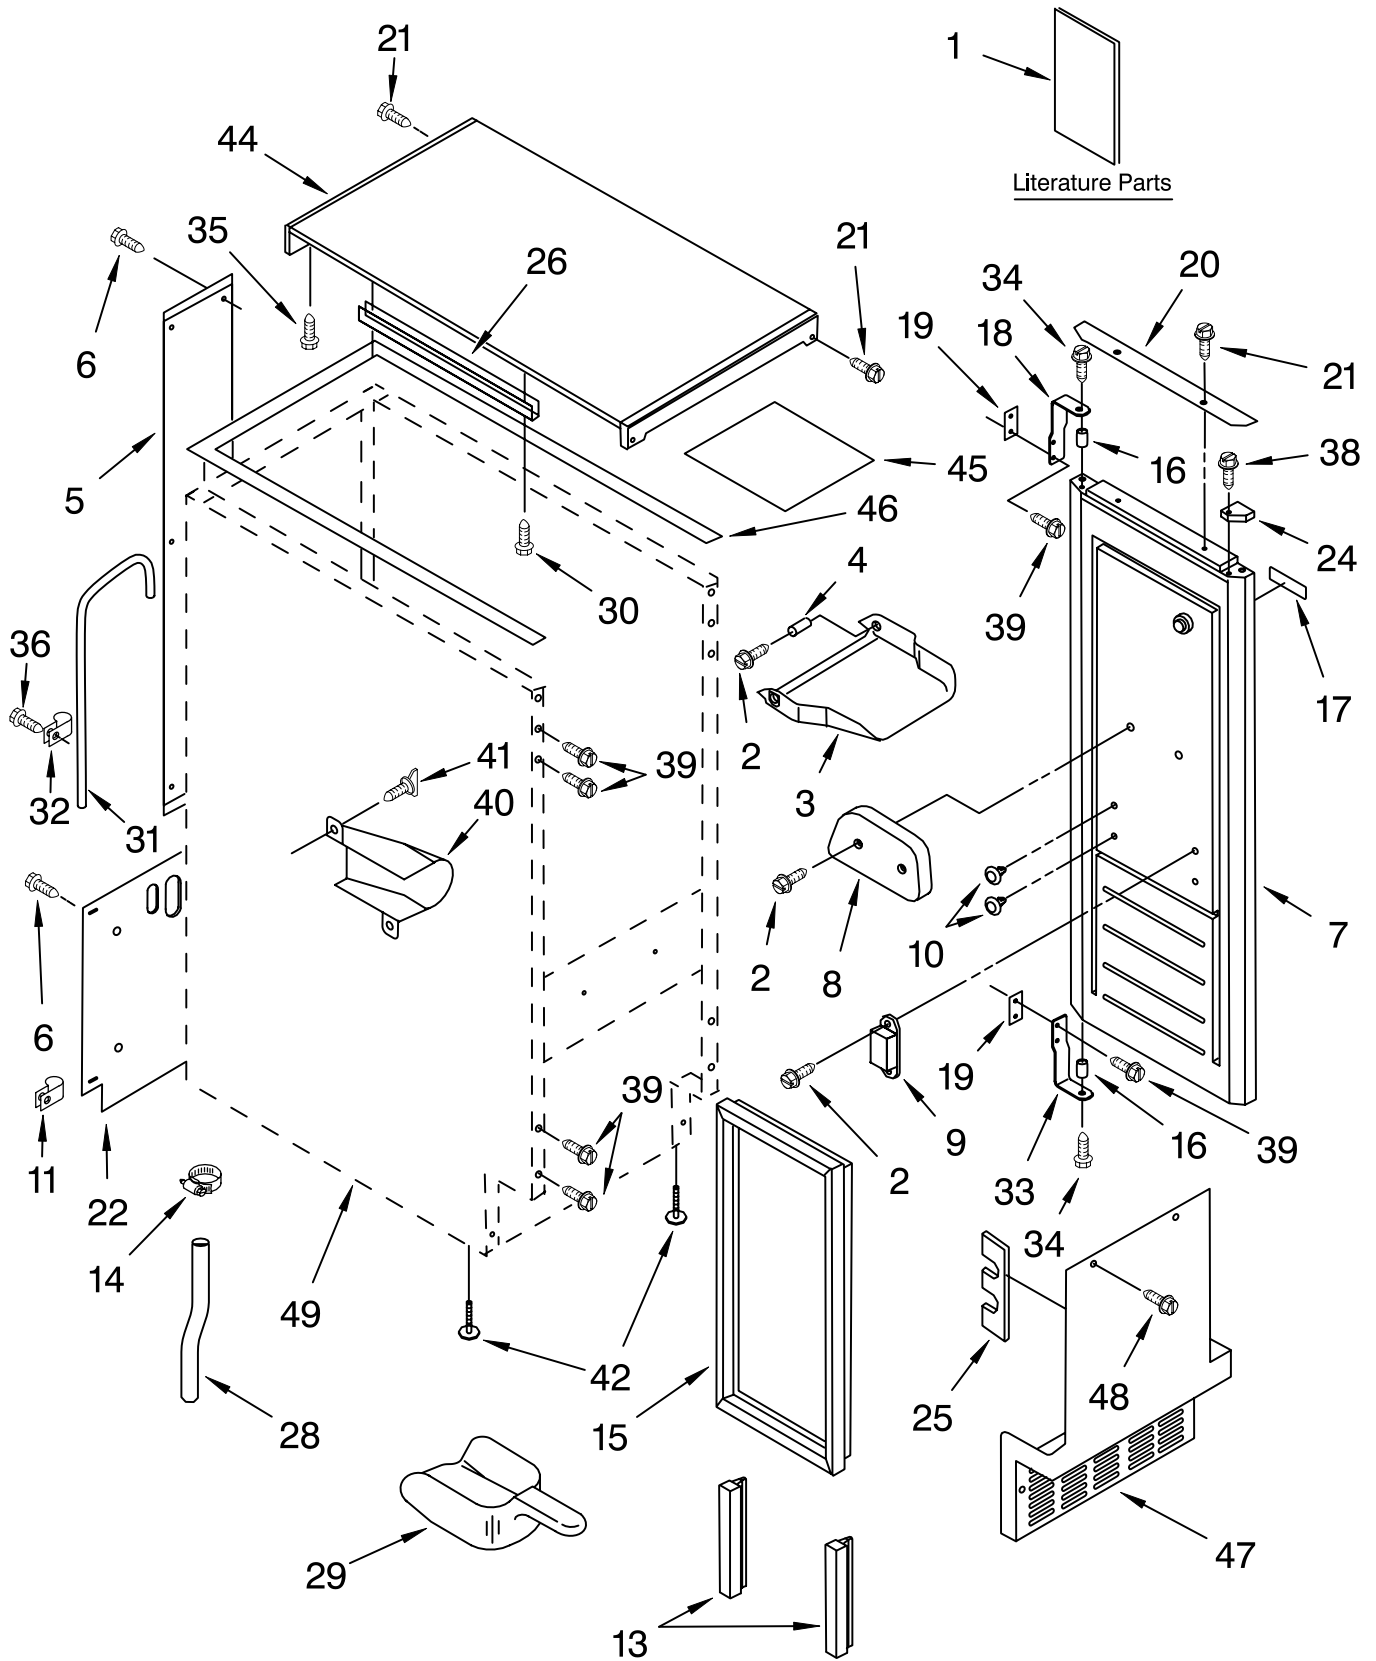

# CABINET LINER AND DOOR PARTS

ICE CUBE  
MAKER

**KitchenAid**

For Models: KUIS15PRHW6, KUIS15PRHB6  
(WHITE) (BLACK)

FOR ORDERING INFORMATION REFER TO PARTS PRICE LIST

# EVAPORATOR, ICE CUTTER GRID AND WATER PARTS

For Models: KUIS15PRHW6, KUIS15PRHB6  
(WHITE) (BLACK)

<b>Illus. No.</b>	<b>Part No.</b>	<b>DESCRIPTION</b>
1	2185758	Valve, Complete Water
2	2217286	Tube, Plastic
3	488687	Screw 8-15 X 5/8
4	2185523	Dispenser, Water
5	2217269	Evaporator
6	627018	Nut, Compression
7	841707	Insert, Tube
8	2172593	Tube, Water Fill
9	488660	Nut, Speed
10	836667	Spacer
11	2208539	Fastener, Pushnut
12	489443	Screw
13	2185625	Reservoir, Water Slide
14	2185626	Tube
15	2185673	Hose, Overflow
16	2217310	Guide-Ice, Grid
17	2185615	Bracket, Front and Rear
18	2185611	Bracket, Side Left and Right
19	2185681	Harness, Grid
20	2208533	Tube
21	487627	Ball Sleeve
22	487857	Nut Ball, Sleeve
26	3400886	Screw 8-18 X 1 1/4
28	2185614	Grid Assembly (Complete)
39	2174754	Wire, Grid Cutter
41	2185570	Cover, Grid
42	8281228	Thumbscrew
43	8201653	Reservoir, Water
44	3400884	Screw 8-18 X 5/8
45	2185696	Cap, Drain
46	3400909	Nut, Push-In