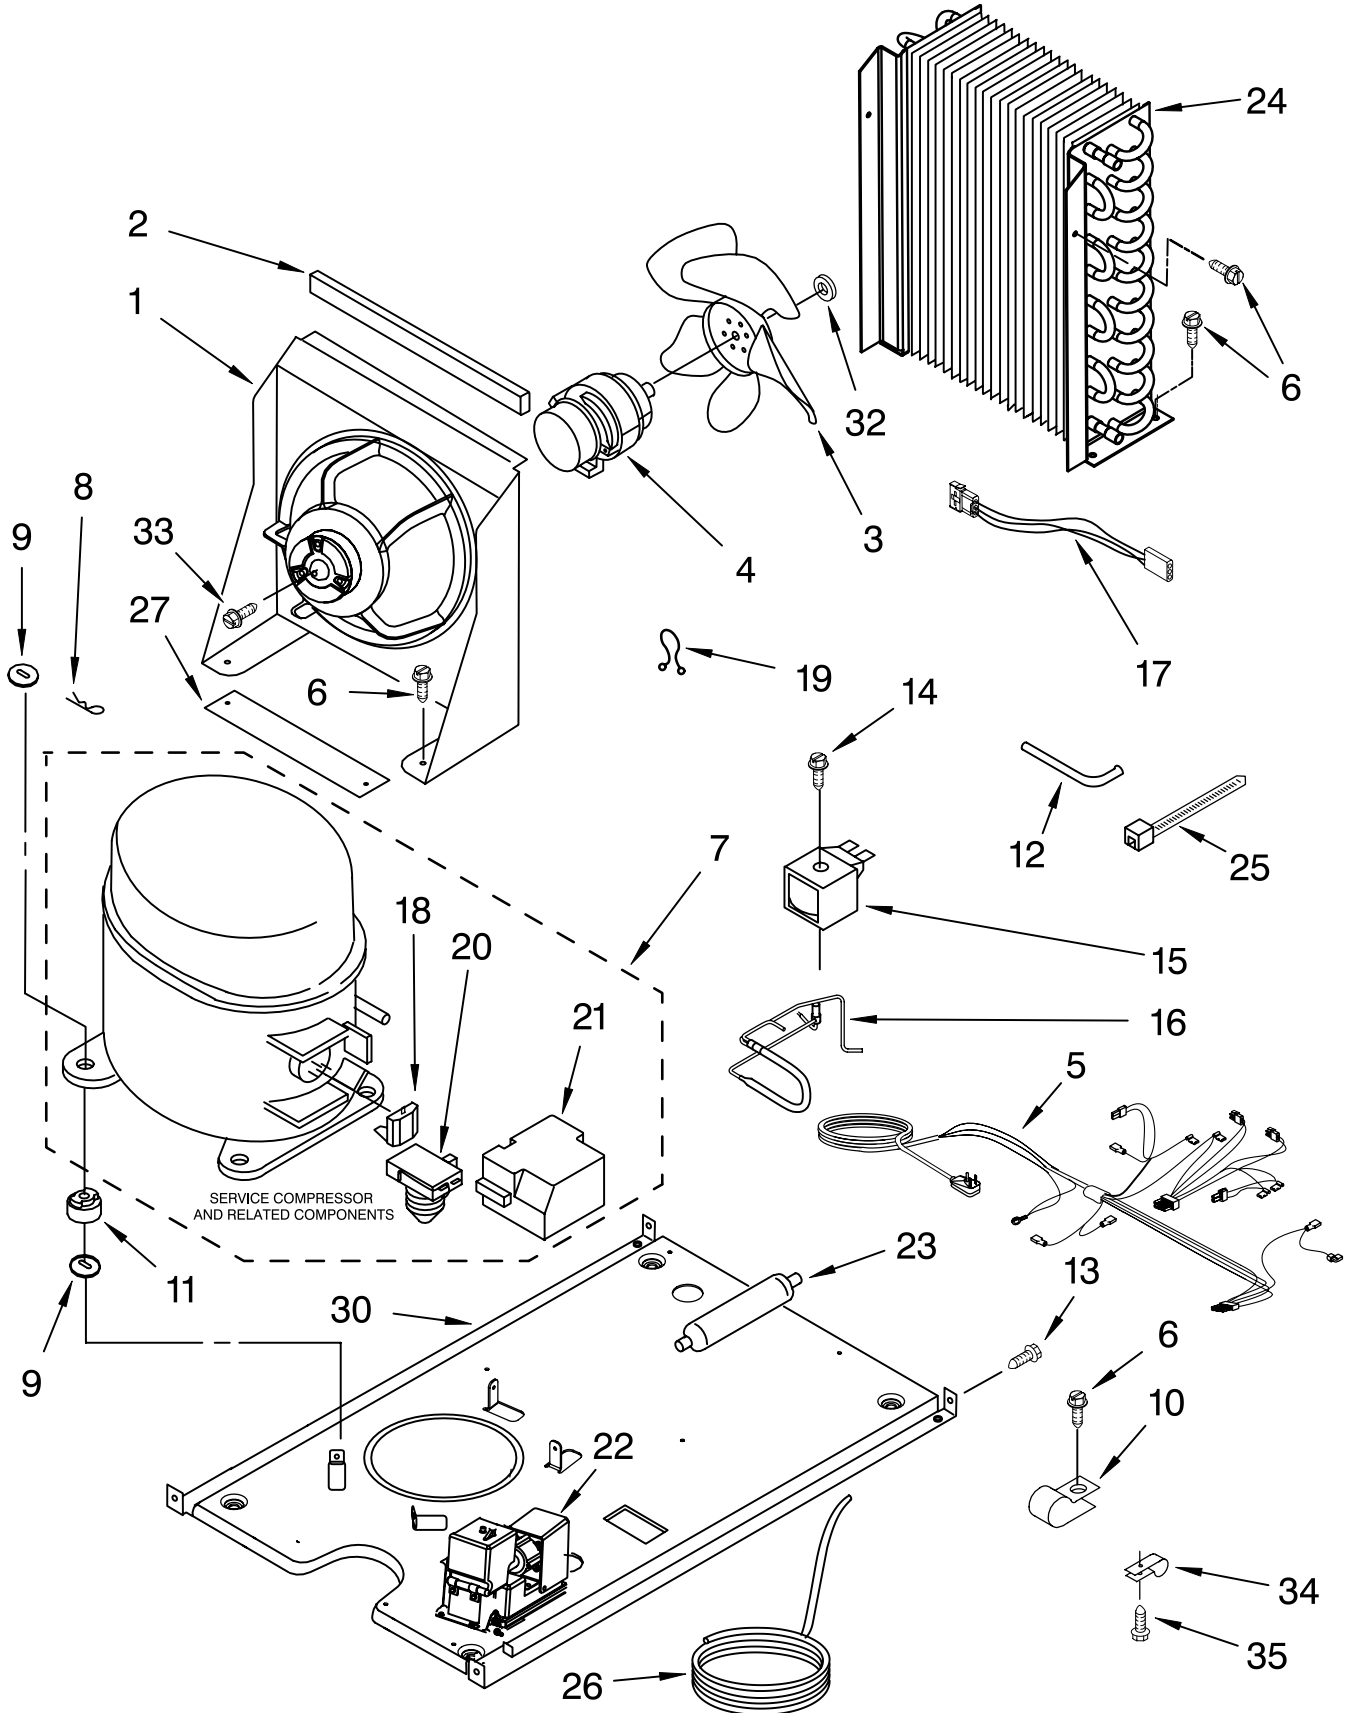

UNIT PARTS

For Models: KUIS15PRHW6, KUIS15PRHB6
(WHITE) (BLACK)

FOR ORDERING INFORMATION REFER TO PARTS PRICE LIST

UNIT PARTS

For Models: KUIS15PRHW6, KUIS15PRHB6
(WHITE) (BLACK)

<u>Illus.</u> <u>No.</u>	<u>Part</u> <u>No.</u>	<u>DESCRIPTION</u>
1	2185532	Bracket, Fan Mtg.
2	2185675	Pad, Foam
3	2190685	Blade, Fan
4	2188537	Motor, Fan
5	2187286	Wiring Harness, Complete Unit (Includes Power Cord)
6	304392	Screw 8-18 X 1/2
7	2208370	Compressor
8	A201435	Clip, Mounting
9	A201441	Shim (4)
10	2185960	Clamp (Power Cord)
11	2217318	Grommet (4)
12	2208415	Tube, Process
13	489423	Screw
14	489472	Screw
15	759112	Coil, Solenoid
16	2208413	Valve, Body
17	2187267	Wiring Harness, Condenser Fan
18	2217223	Overload
19	2217322	Twist Loc
20	2217224	Relay, Start
21	2208371	Cover, Terminal
22	2208534	Pump, Drain
23	2209223	Drier
24	2217398	Condenser
25	851095	Wire Tie
26	2208432	Tube, Drainage
27	2217397	Pad, Foam (2)
30	2217388	Base, Unit
32	486692	Nut, Speed
33	489494	Screw 8-32 X 3/4
34	2185788	Clamp
35	3400884	Screw

REFRIGERANT CHARGE

6.5 OZ. (R134A)

FOR ORDERING INFORMATION REFER TO PARTS PRICE LIST