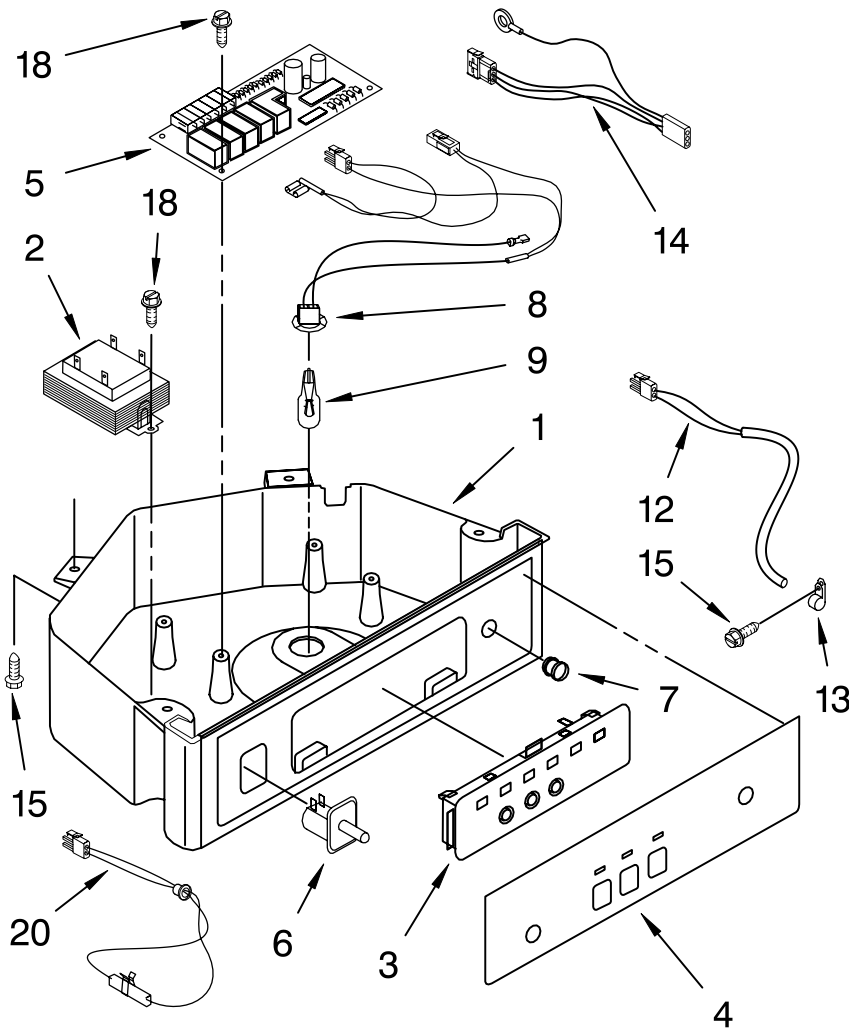

# EVAPORATOR, ICE CUTTER GRID AND WATER PARTS

For Models: KUIS15PRHW6, KUIS15PRHB6  
(WHITE) (BLACK)

<b>Illus. No.</b>	<b>Part No.</b>	<b>DESCRIPTION</b>
1	2185758	Valve, Complete Water
2	2217286	Tube, Plastic
3	488687	Screw 8-15 X 5/8
4	2185523	Dispenser, Water
5	2217269	Evaporator
6	627018	Nut, Compression
7	841707	Insert, Tube
8	2172593	Tube, Water Fill
9	488660	Nut, Speed
10	836667	Spacer
11	2208539	Fastener, Pushnut
12	489443	Screw
13	2185625	Reservoir, Water Slide
14	2185626	Tube
15	2185673	Hose, Overflow
16	2217310	Guide-Ice, Grid
17	2185615	Bracket, Front and Rear
18	2185611	Bracket, Side Left and Right
19	2185681	Harness, Grid
20	2208533	Tube
21	487627	Ball Sleeve
22	487857	Nut Ball, Sleeve
26	3400886	Screw 8-18 X 1 1/4
28	2185614	Grid Assembly (Complete)
39	2174754	Wire, Grid Cutter
41	2185570	Cover, Grid
42	8281228	Thumbscrew
43	8201653	Reservoir, Water
44	3400884	Screw 8-18 X 5/8
45	2185696	Cap, Drain
46	3400909	Nut, Push-In

# PUMP PARTS

For Models: KUIS15PRHW6, KUIS15PRHB6  
(WHITE) (BLACK)

<b>Illus. No.</b>	<b>Part No.</b>	<b>DESCRIPTION</b>
1	2217220	Pump, Water (Complete)
2	3400884	Screw 8-18 X 5/8
3	2185677	Cover, Pump
4	2185585	Bracket, Connector Assembly

# CONTROL PANEL PARTS

For Models: KUIS15PRHW6, KUIS15PRHB6  
(WHITE) (BLACK)

Illus. No.	Part No.	DESCRIPTION
1	2185738	Box, Control
2	2185657	Transformer
3	2185592	Assembly, Switch (ALSO ORDER #4)
4	2208317W	Overlay
5	6100499	P.C. Board
6	2149705	Switch, Plunger
7	2185694	Lens, LED
8	2185692	Wiring Harness Grid/ Light
9	745362	Bulb
12	2217288	Thermostat, Bin
13	2185825	Clamp
14	2185703	Wiring Harness, Main to Pump,
15	3400884	Screw 8-18 X 5/8
18	3400850	Screw 8-16 X 3/8
20	2217289	Thermister, Ice Control