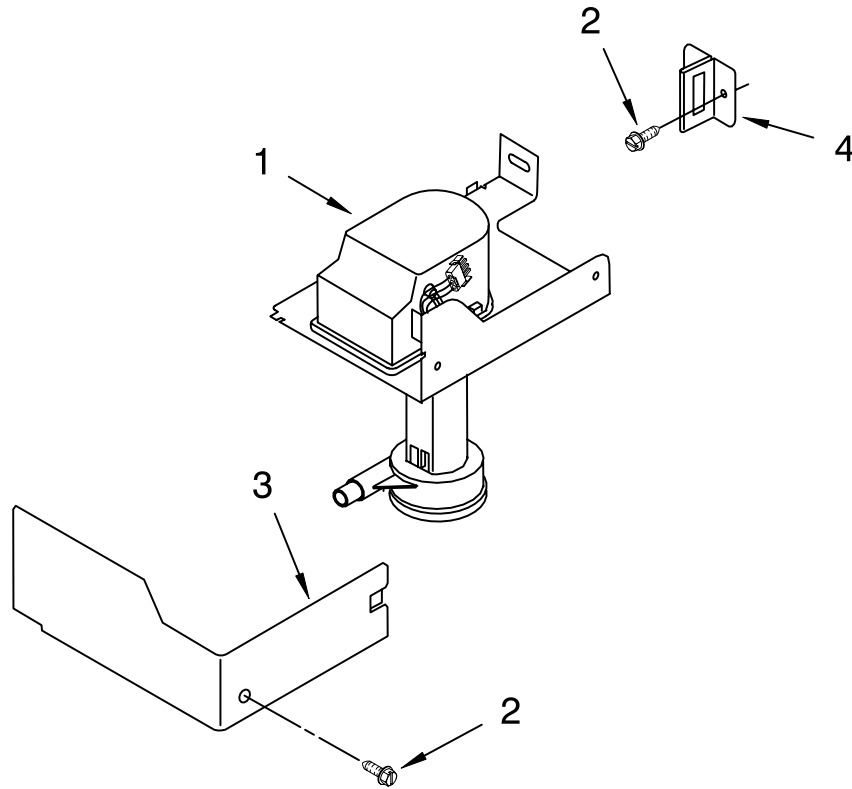

# EVAPORATOR, ICE CUTTER GRID AND WATER PARTS

For Models: KUIS15PRHW6, KUIS15PRHB6  
(WHITE) (BLACK)

<b>Illus. No.</b>	<b>Part No.</b>	<b>DESCRIPTION</b>
1	2185758	Valve, Complete Water
2	2217286	Tube, Plastic
3	488687	Screw 8-15 X 5/8
4	2185523	Dispenser, Water
5	2217269	Evaporator
6	627018	Nut, Compression
7	841707	Insert, Tube
8	2172593	Tube, Water Fill
9	488660	Nut, Speed
10	836667	Spacer
11	2208539	Fastener, Pushnut
12	489443	Screw
13	2185625	Reservoir, Water Slide
14	2185626	Tube
15	2185673	Hose, Overflow
16	2217310	Guide-Ice, Grid
17	2185615	Bracket, Front and Rear
18	2185611	Bracket, Side Left and Right
19	2185681	Harness, Grid
20	2208533	Tube
21	487627	Ball Sleeve
22	487857	Nut Ball, Sleeve
26	3400886	Screw 8-18 X 1 1/4
28	2185614	Grid Assembly (Complete)
39	2174754	Wire, Grid Cutter
41	2185570	Cover, Grid
42	8281228	Thumbscrew
43	8201653	Reservoir, Water
44	3400884	Screw 8-18 X 5/8
45	2185696	Cap, Drain
46	3400909	Nut, Push-In

# PUMP PARTS

For Models: KUIS15PRHW6, KUIS15PRHB6  
(WHITE) (BLACK)

<b>Illus. No.</b>	<b>Part No.</b>	<b>DESCRIPTION</b>
1	2217220	Pump, Water (Complete)
2	3400884	Screw 8-18 X 5/8
3	2185677	Cover, Pump
4	2185585	Bracket, Connector Assembly