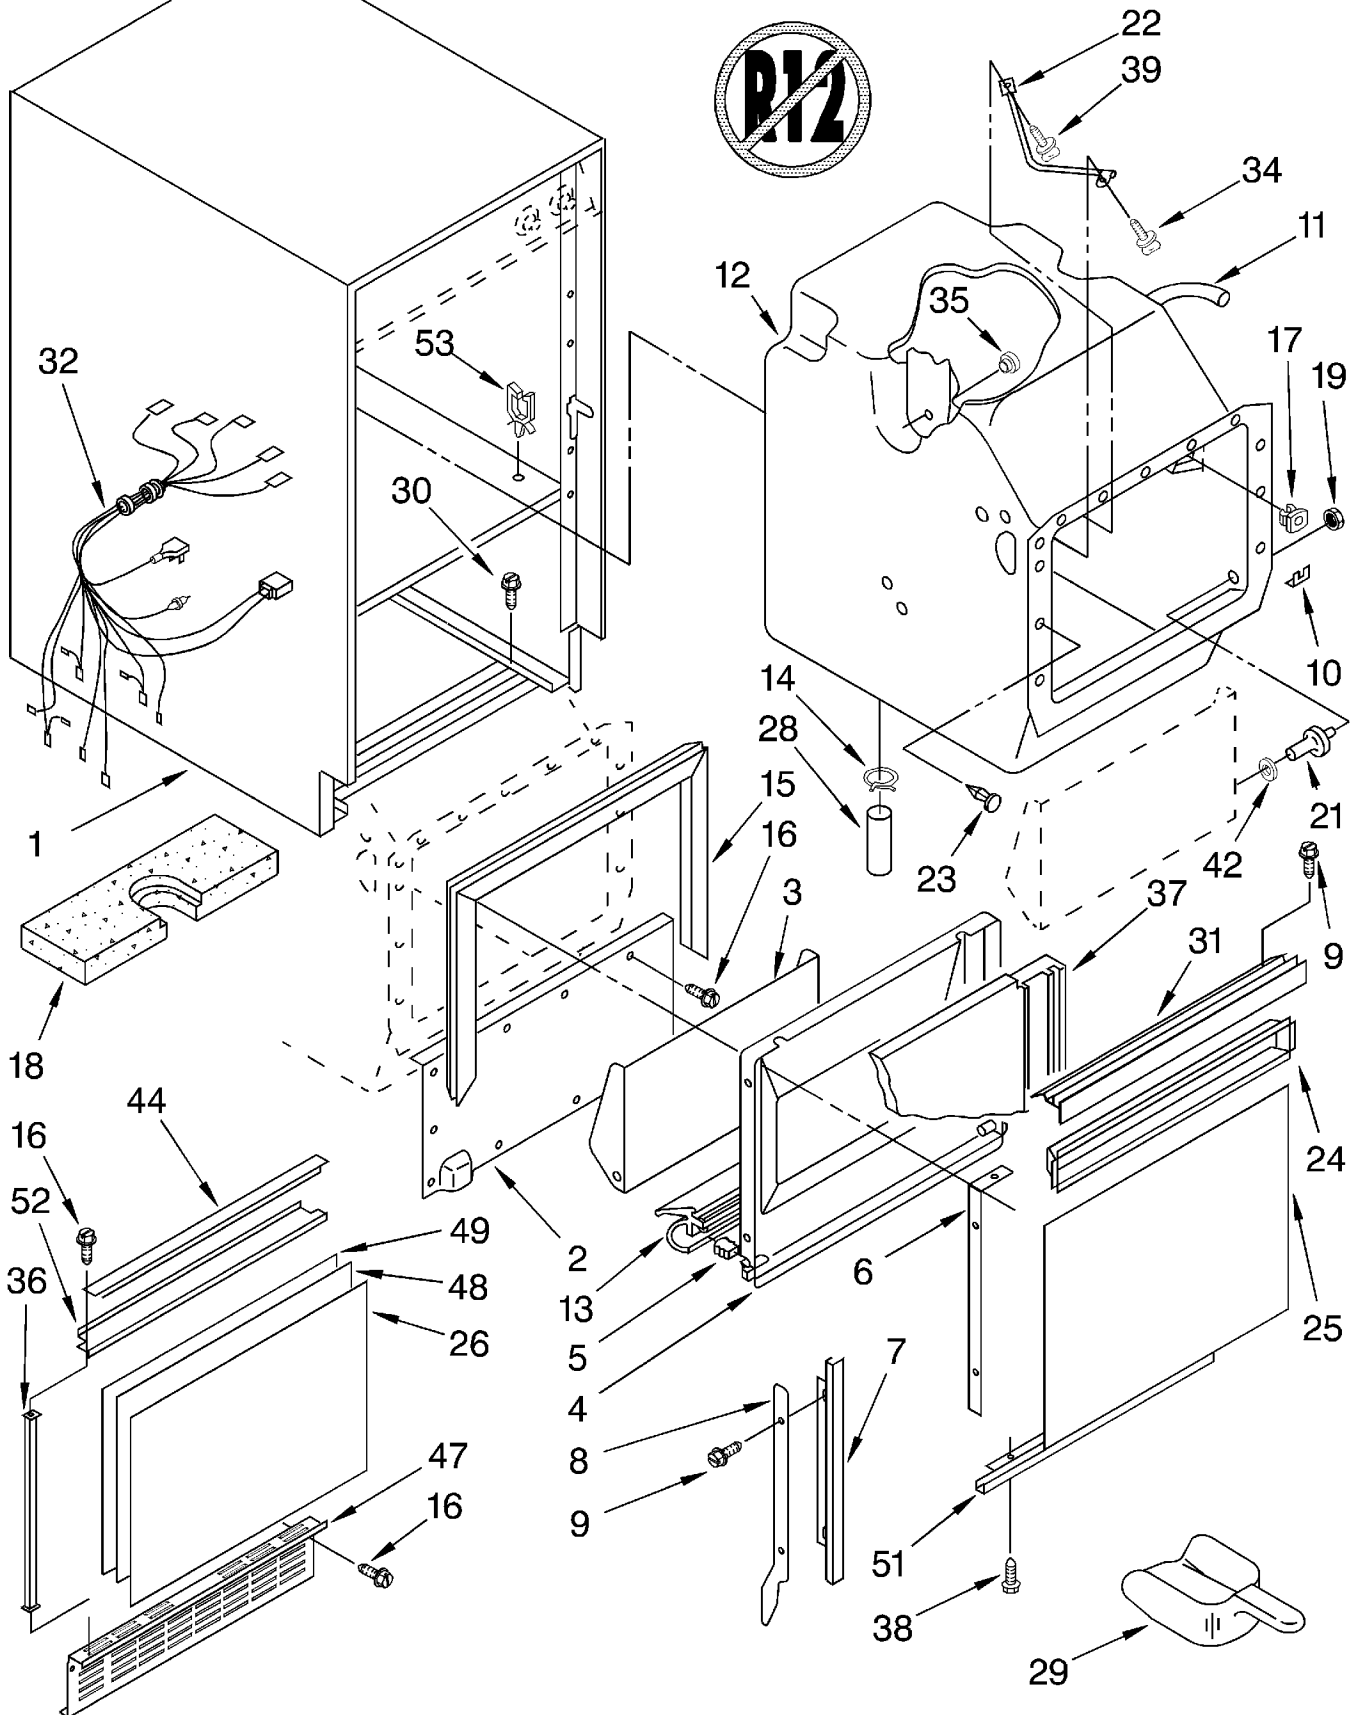

# CABINET LINER AND DOOR PARTS

For Model: KUIS185EBL1

ICE CUBE  
MAKER

## KitchenAid®

1	2175696	Shell
2	2175619	Front, Shell
3	756330	Door, Inner Bin
4	758655	Liner, Door
5	593192	Plug, Hinge
6	593104	Strip, Tapping (2)
7	2175684	Trim, Door (2)
8	593184	Rail, R.S.
	593185	Rail, L.S.
9	681459	Screw, 8-32 x 5/8 (6)
10	758492	Washer (2)
11	759213	Tube, Water Fill
12	2180752	Liner (Includes Illus. 10, 11, 17, 19, 21, and 35)
13	2172898	Gasket, Bottom
14	596023	Clamp (2)
15	758921	Gasket
16	487909	Screw #8 x 1/2
17	596807	Grommet
18	756891	Insulation, Bottom, Foam
19	681542	Nut
21	758220	Stud (2)
22	593183	Well, Bin Thermostat
23	596812	Clip, Panel (12)
24	2175686	Pocket, Handle
25	758746	Panel, Exterior
26	758720	Panel, Outer
28	593577	Connector, Hose
29	585158	Scoop
30	680811	Screw, 10-32 x 3/8
31	2175685	Handle, Recessed
32	2174781	Harness, Cabinet
34	680930	Thumbscrew, 10-1/2
35	596715	Well Nut (3)
36	2175688	Trim, Side (2)
37	758608	Insulation, Door
38	681196	Screw
39	681419	Thumbscrew
42	681613	Washer
44	2175689	Trim, Top And Bottom
47	758769	Grill, Front
48	758770	Panel, Filler
49	758771	Panel, Inner
51	2175683	Trim, Door (Lower)
52	2175604	Support, Front
53	489482	Retainer, Wire