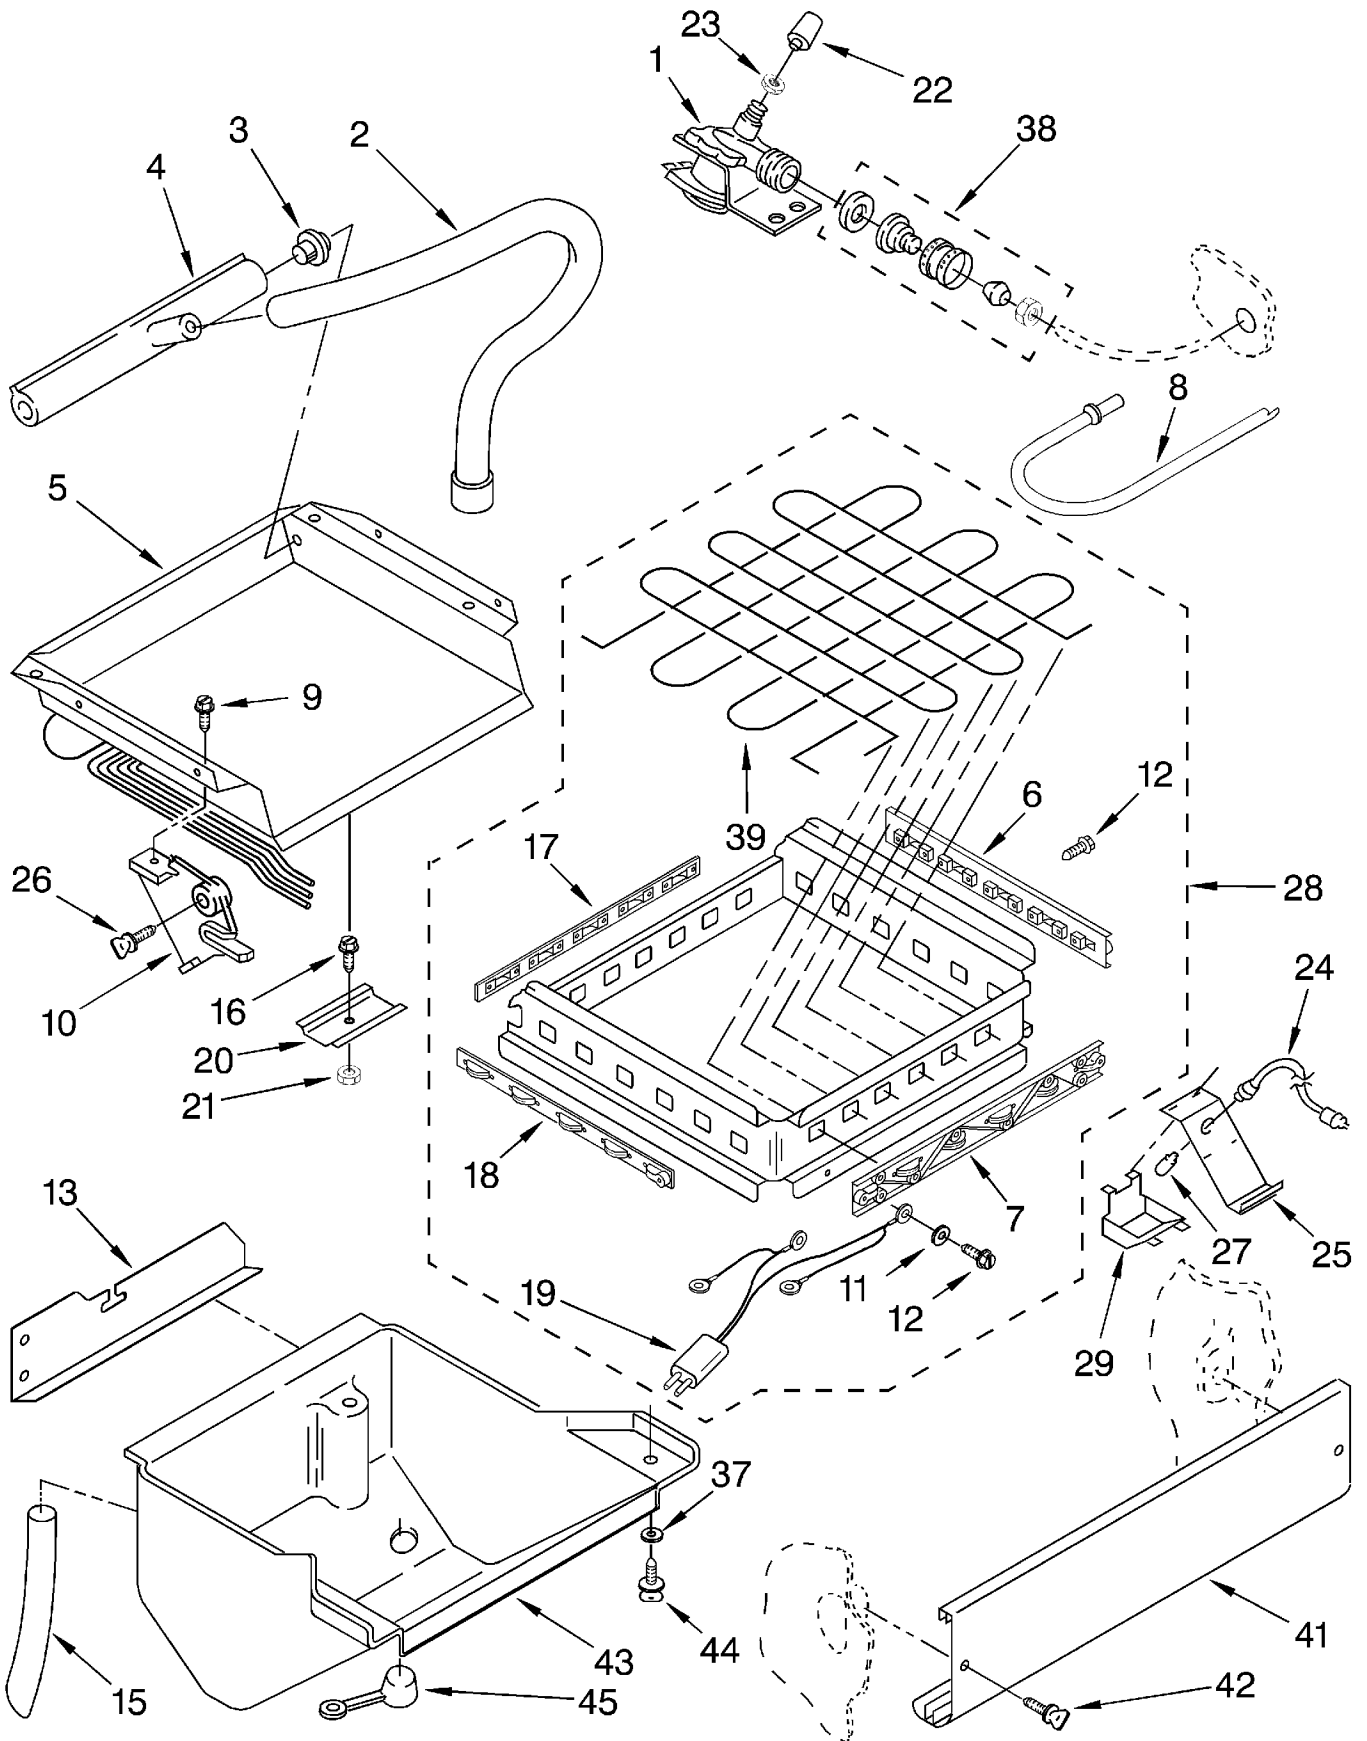

# CABINET LINER AND DOOR PARTS

For Model: KUIS185EBL1

ICE CUBE  
MAKER

FOLLOWING PARTS NOT ILLUSTRATED

503695	Sealer, Cork (1/4 Pound)
797403	Cement, Insulation (1 Oz.)
505587	Sealer, Mastic (1 Qt.)
212643	Sealer, Gum (22 Pcs. 3/16" x 7")
479976	Kit, Insulation (5 Pcs. 3" x 24" x 48")
978025	Valve, Access (1/4")
978026	Valve, Access (5/16")
978027	Valve, Access (3/8")
978028	Valve, Access (1/2")
978029	Valve, Access (5/8")

# EVAPORATOR, ICE CUTTER GRID AND WATER PARTS

For Model: KUIS185EBL1

1	759296	Valve, Complete Water
2	585856	Tube, Plastic
3	758597	Plug (2)
4	1129798	Dispenser, Water
5	2181076	Evaporator
6	2174726	Spacer, Adjustable (Side)
7	2174724	Spacer, Adjustable (Front)
8	759213	Tube, Water Fill
9	489049	Screw 10-12 x 1/2
10	756564	Bracket, Grid Mounting (2)
11	489013	Washer, Plain
12	489443	Screw
13	585853	Shelf, Water Pan
15	759109	Hose, Overflow
16	596037	Screw, 10-32 x 1/2
17	2174725	Spacer, Fixed (Rear)
18	2174727	Spacer, Fixed (Side)
19	2174750	Harness, Grid
20	587662	Clamp
21	681676	Nut, Wing
22	841707	Insert
23	627018	Nut & Sleeve Assembly
24	758488	Harness, Light
25	758490	Bracket, Lamp
26	681611	Thumbscrew
27	745362	Bulb
28	2174752	Grid Assembly (Complete)
29	758489	Shield, Light
37	681245	Washer
38	2165477	Adapter
39	2174754	Wire, Grid Cutter
41	593171	Panel, Grid
42	681534	Thumbscrew, 10-32 x 5/8
43	756659	Pan
44	681419	Thumbscrew, 10 x 1/2
45	759043	Stopper, Water Pan