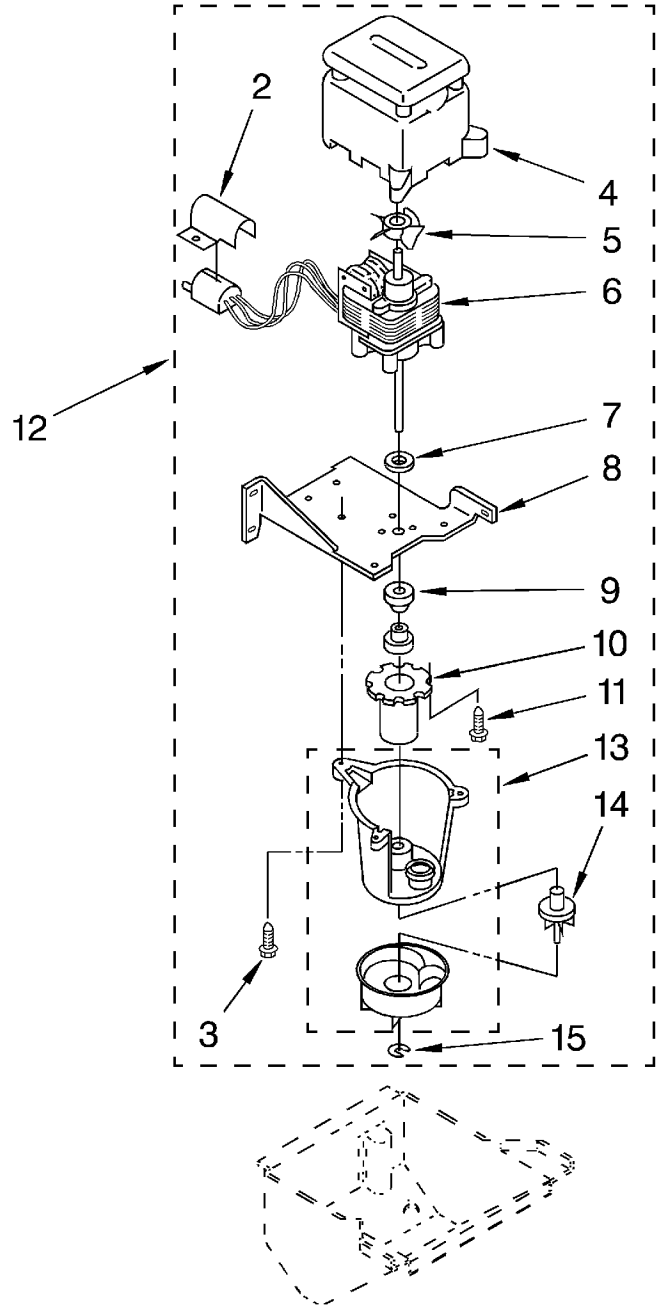

FOLLOWING PARTS NOT ILLUSTRATED

503695	Sealer, Cork (1/4 Pound)
797403	Cement, Insulation (1 Oz.)
505587	Sealer, Mastic (1 Qt.)
212643	Sealer, Gum (22 Pcs. 3/16" x 7")
479976	Kit, Insulation (5 Pcs. 3" x 24" x 48")
978025	Valve, Access (1/4")
978026	Valve, Access (5/16")
978027	Valve, Access (3/8")
978028	Valve, Access (1/2")
978029	Valve, Access (5/8")

978030 Valve, Access (3/4")

LITERATURE PARTS

LIT2175674 Use & Care Guide  
LIT2175675 Instructions, Installation  
LIT2180830 Service and Wiring Sheet

# EVAPORATOR, ICE CUTTER GRID AND WATER PARTS

For Model: KUIS185EBL1

1	759296	Valve, Complete Water
2	585856	Tube, Plastic
3	758597	Plug (2)
4	1129798	Dispenser, Water
5	2181076	Evaporator
6	2174726	Spacer, Adjustable (Side)
7	2174724	Spacer, Adjustable (Front)
8	759213	Tube, Water Fill
9	489049	Screw 10-12 x 1/2
10	756564	Bracket, Grid Mounting (2)
11	489013	Washer, Plain
12	489443	Screw
13	585853	Shelf, Water Pan
15	759109	Hose, Overflow
16	596037	Screw, 10-32 x 1/2
17	2174725	Spacer, Fixed (Rear)
18	2174727	Spacer, Fixed (Side)
19	2174750	Harness, Grid
20	587662	Clamp
21	681676	Nut, Wing
22	841707	Insert
23	627018	Nut & Sleeve Assembly
24	758488	Harness, Light
25	758490	Bracket, Lamp
26	681611	Thumbscrew
27	745362	Bulb
28	2174752	Grid Assembly (Complete)
29	758489	Shield, Light
37	681245	Washer
38	2165477	Adapter
39	2174754	Wire, Grid Cutter
41	593171	Panel, Grid
42	681534	Thumbscrew, 10-32 x 5/8
43	756659	Pan
44	681419	Thumbscrew, 10 x 1/2
45	759043	Stopper, Water Pan

PUMP PARTS  
For Model: KUIS185EBL1

2	756124	Cover, Plug
3	681391	Screw, 8-18 x 3/4
4	583155	Housing, Motor
5	587096	Blade, Fan
6	1127834	Motor, Pump
7	583424	Washer
8	756122	Bracket, Pump
9	596016	Grommet (2)
10	593229	Sleeve
11	681390	Screw, 8-32 x 3/8
12	756782	Pump, Water (Complete)
13	583518	Pump
14	583426	Impeller (Includes Retaining Ring 15)
15	681301	Ring, Retainer