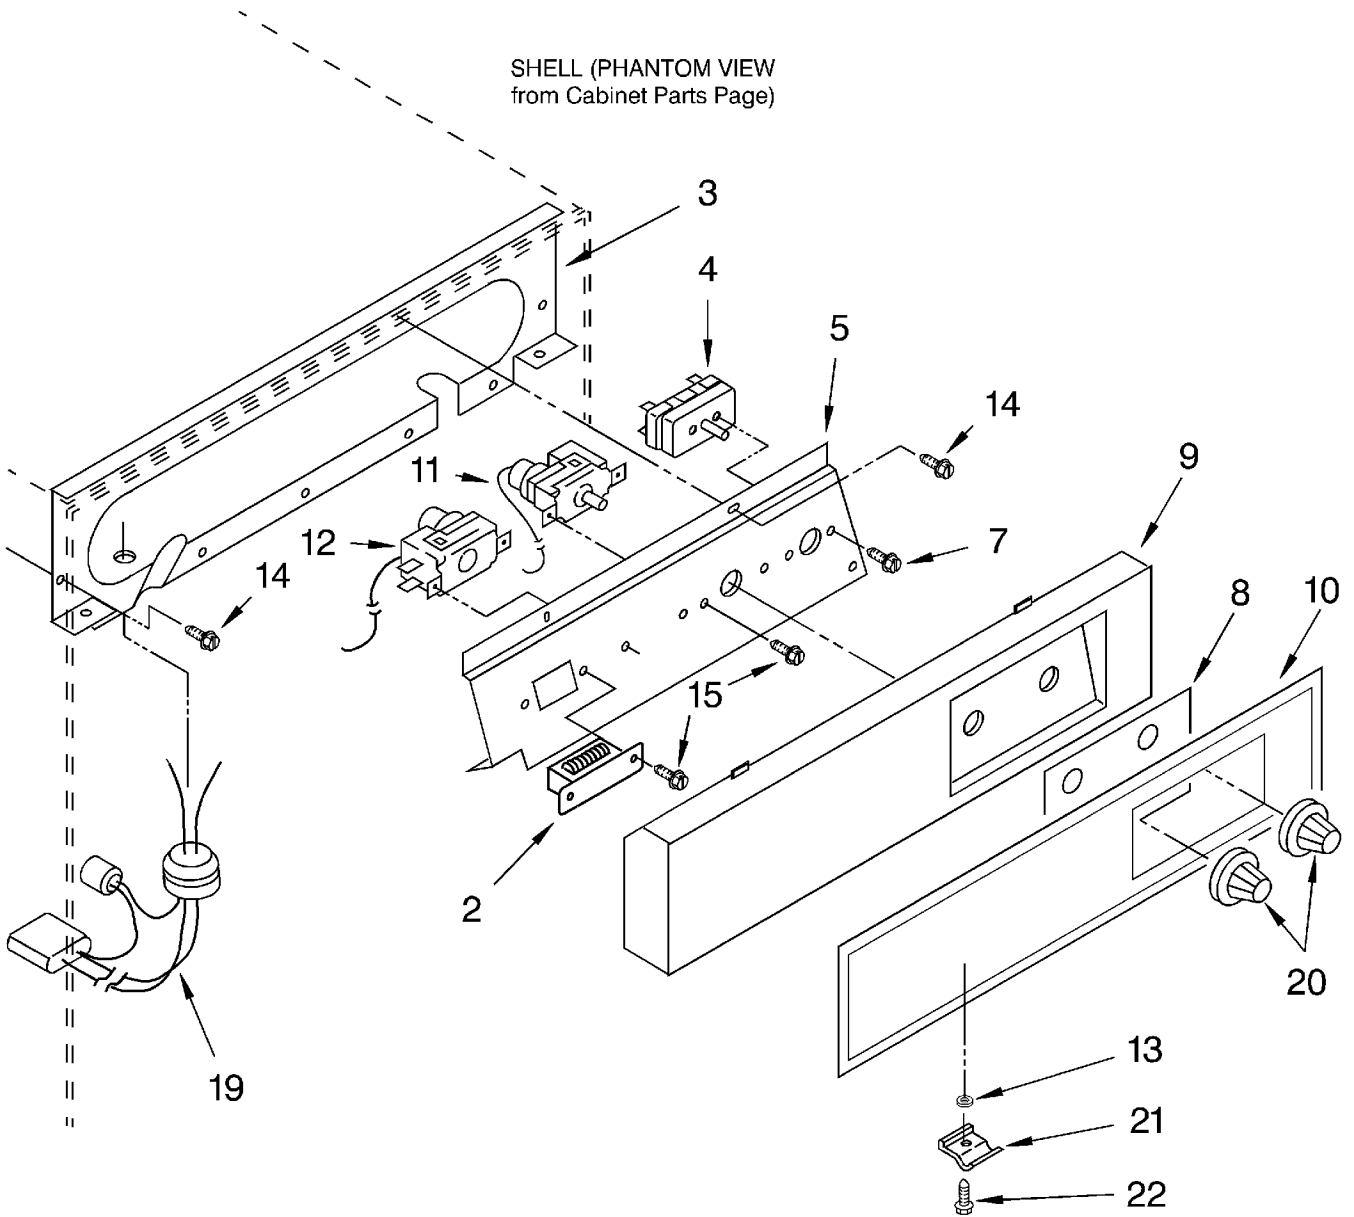

# EVAPORATOR, ICE CUTTER GRID AND WATER PARTS

For Model: KUIS185EBL1

1	759296	Valve, Complete Water
2	585856	Tube, Plastic
3	758597	Plug (2)
4	1129798	Dispenser, Water
5	2181076	Evaporator
6	2174726	Spacer, Adjustable (Side)
7	2174724	Spacer, Adjustable (Front)
8	759213	Tube, Water Fill
9	489049	Screw 10-12 x 1/2
10	756564	Bracket, Grid Mounting (2)
11	489013	Washer, Plain
12	489443	Screw
13	585853	Shelf, Water Pan
15	759109	Hose, Overflow
16	596037	Screw, 10-32 x 1/2
17	2174725	Spacer, Fixed (Rear)
18	2174727	Spacer, Fixed (Side)
19	2174750	Harness, Grid
20	587662	Clamp
21	681676	Nut, Wing
22	841707	Insert
23	627018	Nut & Sleeve Assembly
24	758488	Harness, Light
25	758490	Bracket, Lamp
26	681611	Thumbscrew
27	745362	Bulb
28	2174752	Grid Assembly (Complete)
29	758489	Shield, Light
37	681245	Washer
38	2165477	Adapter
39	2174754	Wire, Grid Cutter
41	593171	Panel, Grid
42	681534	Thumbscrew, 10-32 x 5/8
43	756659	Pan
44	681419	Thumbscrew, 10 x 1/2
45	759043	Stopper, Water Pan

PUMP PARTS  
For Model: KUIS185EBL1

2	756124	Cover, Plug
3	681391	Screw, 8-18 x 3/4
4	583155	Housing, Motor
5	587096	Blade, Fan
6	1127834	Motor, Pump
7	583424	Washer
8	756122	Bracket, Pump
9	596016	Grommet (2)
10	593229	Sleeve
11	681390	Screw, 8-32 x 3/8
12	756782	Pump, Water (Complete)
13	583518	Pump
14	583426	Impeller (Includes Retaining Ring 15)
15	681301	Ring, Retainer

# ESCUTCHEON AND CONTROL COMPONENTS

For Model: KUIS185EBL1

SHELL (PHANTOM VIEW  
from Cabinet Parts Page)

2	2165483	Transformer
3	2165530	Escutcheon, Panel
4	2172893	Switch, Service
5	2172846	Bracket, Control
7	595005	Screw, 8-32 x 1/4
8	2175680	Decal, Control Panel
9	2175678	Escutcheon
10	2175679	Decal, Escutcheon
11	759308	Thermostat, Evaporator
12	759309	Thermostat, Bin Control
13	681245	Washer
14	487909	Screw #8 x 1/2
15	681036	Screw
19	758567	Harness, Grid
20	2175681	Knob
21	759007	Latch
22	680964	Screw, 8-32 x 1/2