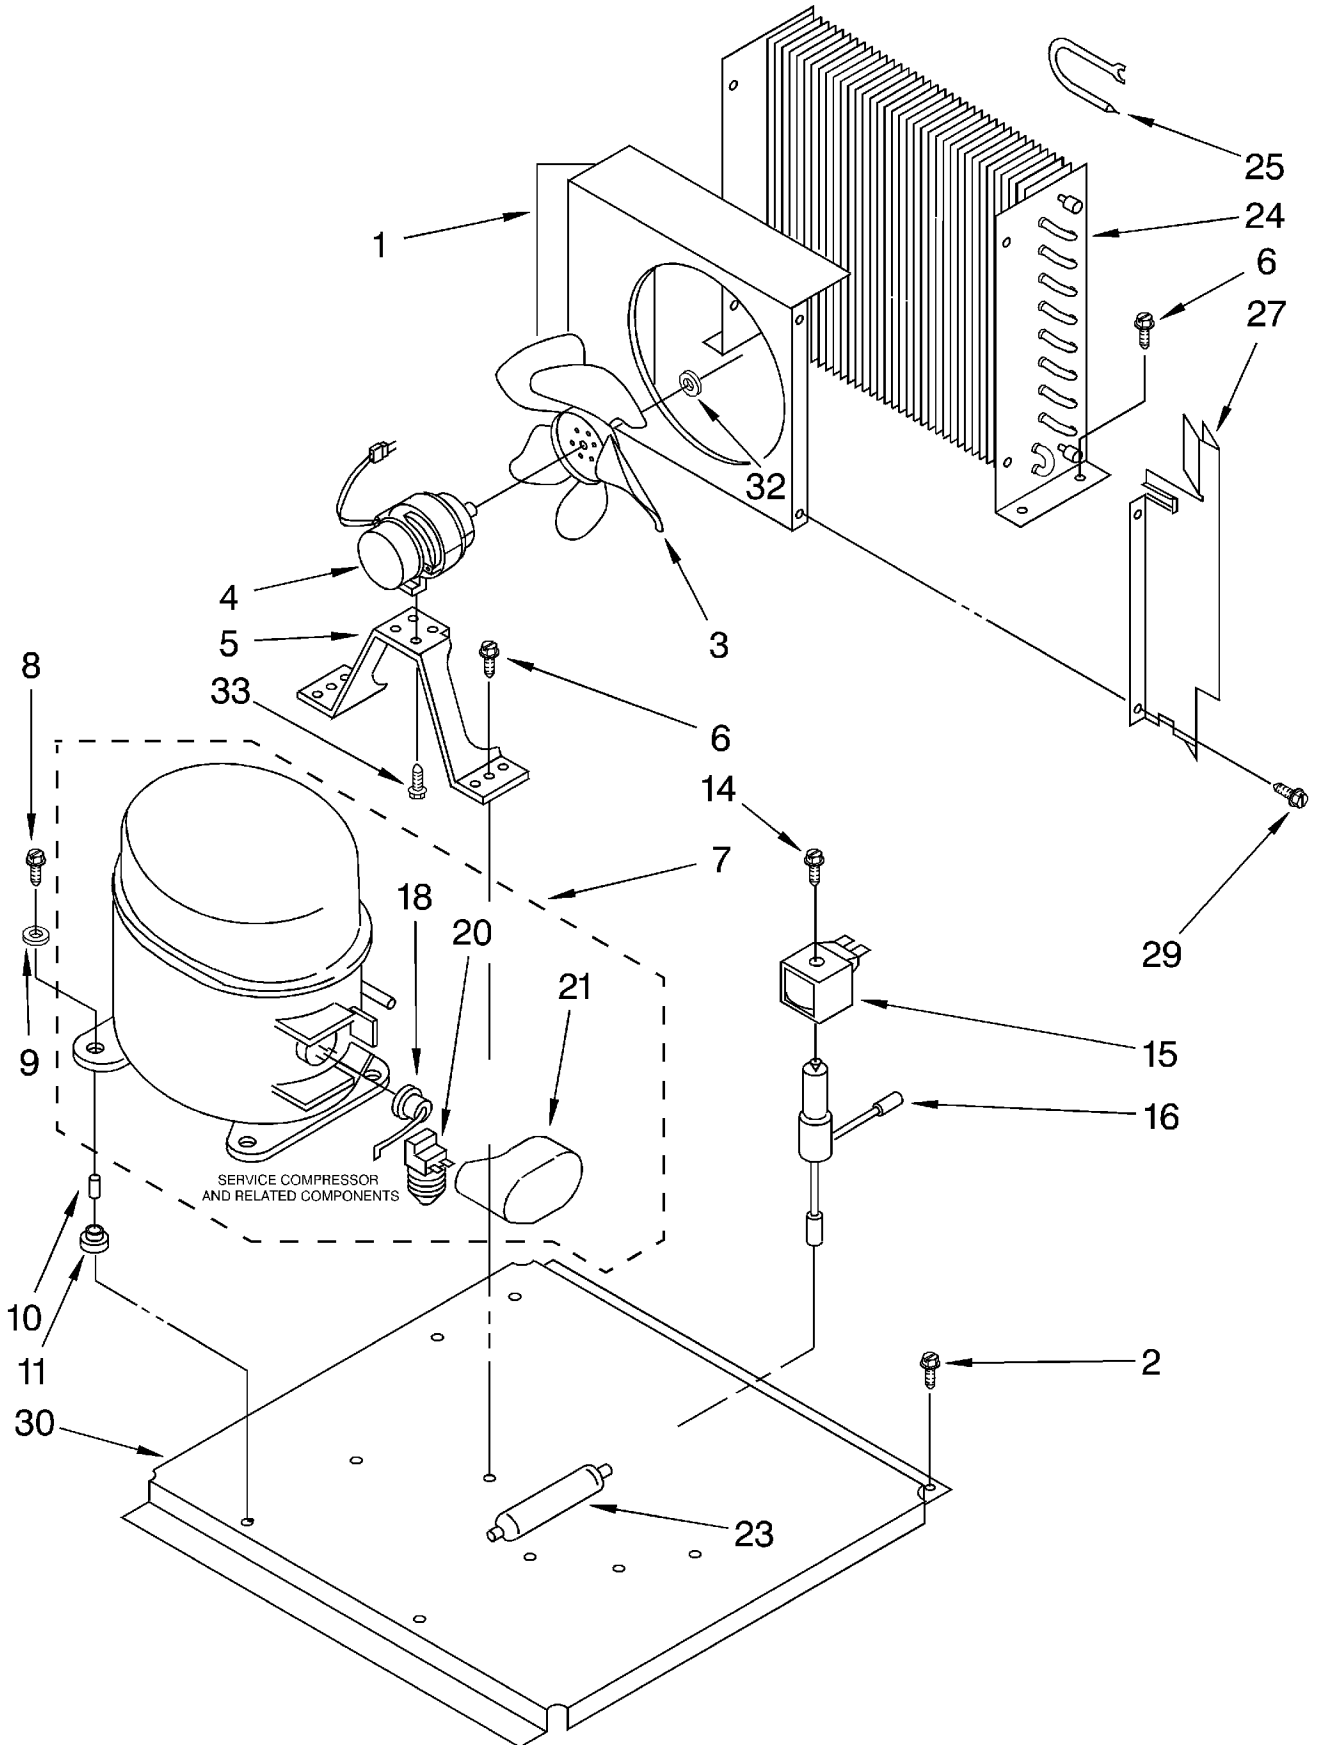

UNIT PARTS
For Model: KUIS185EBL1