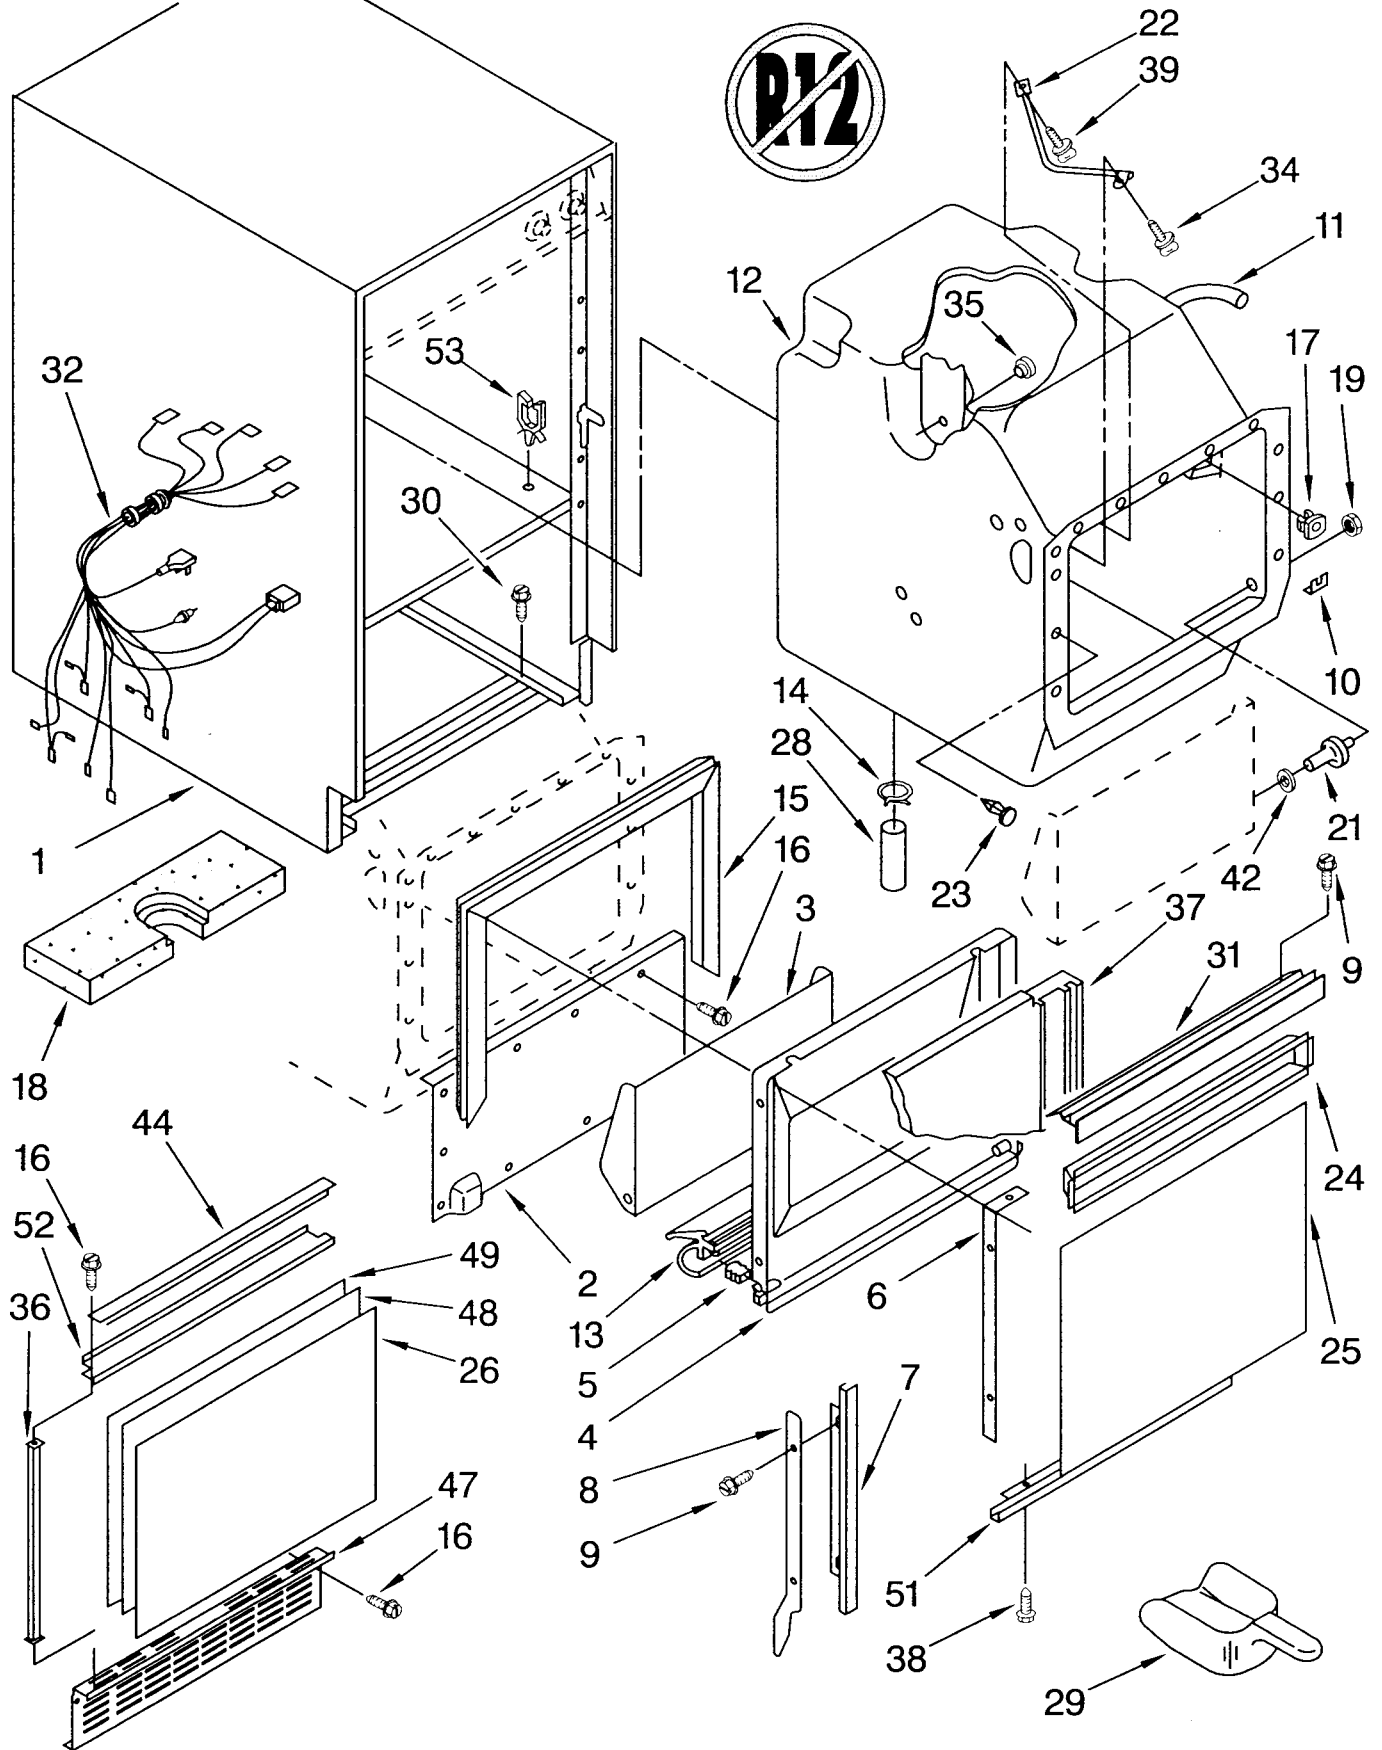

CABINET LINER AND DOOR PARTS

ICE CUBE
MAKER

KitchenAid®

For Model: KUIS185EBL0

1	2175696	Shell
2	2175619	Front, Shell
3	756330	Door, Inner Bin
4	758655	Liner, Door
5	593192	Plug, Hinge
6	593104	Strip, Tapping (2)
7	2175684	Trim, Door (2)
8	593184	Rail, R.S.
	593185	Rail, L.S.
9	681459	Screw, 8-32 x 5/8 (6)
10	758492	Washer (2)
11	759213	Tube, Water Fill
12	2180752	Liner (Includes Illus. 10, 11, 17, 19, 21, and 35)
13	2172898	Gasket, Bottom
14	596023	Clamp (2)
15	758921	Gasket
16	487909	Screw #8 x 1/2
17	596807	Grommet
18	756891	Insulation, Bottom, Foam
19	681542	Nut
21	758220	Stud (2)
22	593183	Well, Bin Thermostat
23	596812	Clip, Panel (12)
24	2175686	Pocket, Handle
25	758746	Panel, Exterior
26	758720	Panel, Outer
28	593577	Connector, Hose
29	585158	Scoop
30	680811	Screw, 10-32 x 3/8
31	2175685	Handle, Recessed
32	2174781	Harness, Cabinet
34	680930	Thumbscrew, 10-1/2
35	596715	Well Nut (3)
36	2175688	Trim, Side (2)
37	758608	Insulation, Door
38	681196	Screw
39	681419	Thumbscrew
42	681613	Washer
44	2175689	Trim, Top And Bottom
47	758769	Grill, Front
48	758770	Panel, Filler
49	758771	Panel, Inner
51	2175683	Trim, Door (Lower)
52	2175604	Support, Front
53	758844	Retainer, Wire