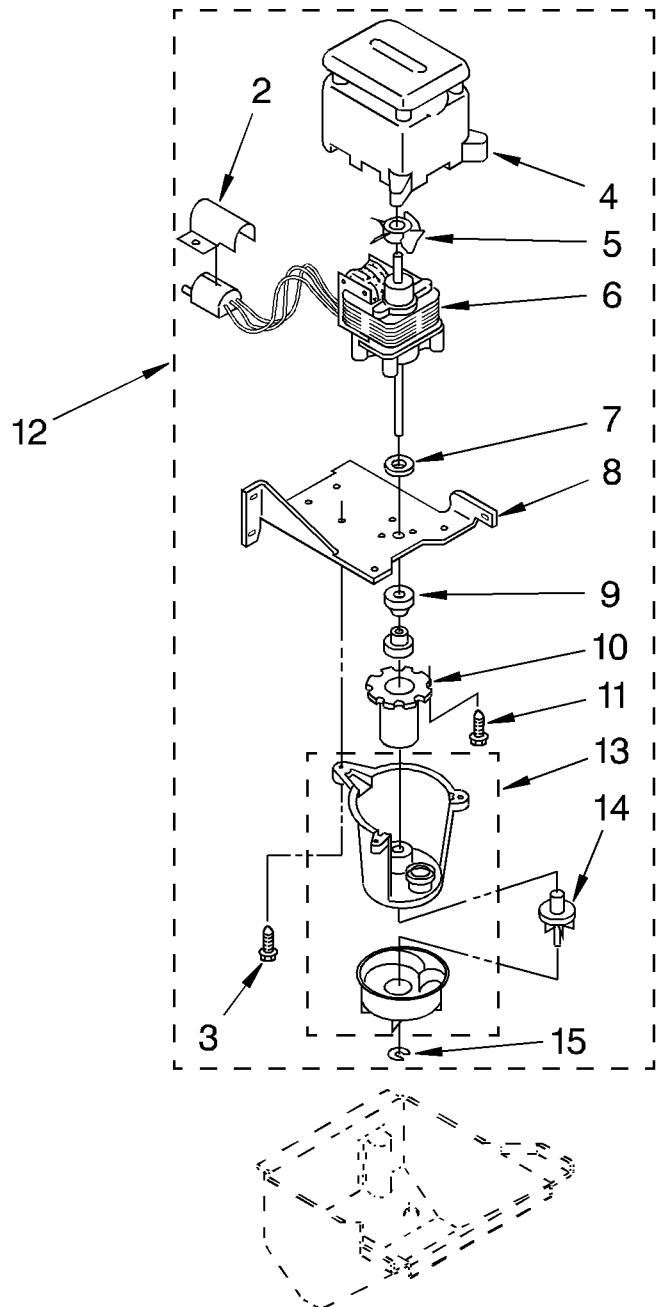

EVAPORATOR, ICE CUTTER GRID AND WATER PARTS

For Model: KUIS185EBL0

1	759296	Valve, Complete Water
2	585856	Tube, Plastic
3	758597	Plug (2)
4	1129798	Dispenser, Water
5	2180809	Evaporator
6	2174726	Spacer, Adjustable (Side)
7	2174724	Spacer, Adjustable (Front)
8	759213	Tube, Water Fill
9	489049	Screw 10-12 x 1/2
10	756564	Bracket, Grid Mounting (2)
11	489013	Washer, Plain
12	489443	Screw
13	585853	Shelf, Water Pan
15	759109	Hose, Overflow
16	596037	Screw, 10-32 x 1/2
17	2174725	Spacer, Fixed (Rear)
18	2174727	Spacer, Fixed (Side)
19	2174750	Harness, Grid
20	587662	Clamp
21	681676	Nut, Wing
22	841707	Insert
23	627018	Nut & Sleeve Assembly
24	758488	Harness, Light
25	758490	Bracket, Lamp
26	681611	Thumbscrew
27	745362	Bulb
28	2174752	Grid Assembly (Complete)
29	758489	Shield, Light
37	681245	Washer
38	2165477	Adapter
39	2174754	Wire, Grid Cutter
41	593171	Panel, Grid
42	681534	Thumbscrew, 10-32 x 5/8
43	756659	Pan
44	681419	Thumbscrew, 10 x 1/2
45	759043	Stopper, Water Pan

PUMP PARTS

For Model: KUIS185EBL0

2	756124	Cover, Plug
3	681391	Screw, 8-18 x 3/4
4	583155	Housing, Motor
5	587096	Blade, Fan
6	1127834	Motor, Pump
7	583424	Washer
8	756122	Bracket, Pump
9	596016	Grommet (2)
10	593229	Sleeve
11	681390	Screw, 8-32 x 3/8
12	756782	Pump, Water (Complete)
13	583518	Pump
14	583426	Impeller (Includes Retaining Ring 15)
15	681301	Ring, Retainer

ESCUTCHEON AND CONTROL COMPONENTS

For Model: KUIS185EBL0

SHELL (PHANTOM VIEW
from Cabinet Parts Page)

2	2165483	Transformer
3	2165530	Escutcheon, Panel
4	2172893	Switch, Service
5	2172846	Bracket, Control
7	595005	Screw, 8-32 x 1/4
8	2175680	Decal, Control Panel
9	2175678	Escutcheon
10	2175679	Decal, Escutcheon
11	759308	Thermostat, Evaporator
12	759309	Thermostat, Bin Control
13	681245	Washer
14	487909	Screw #8 x 1/2
15	681036	Screw
19	758567	Harness, Grid
20	2175681	Knob
21	759007	Latch
22	680964	Screw, 8-32 x 1/2