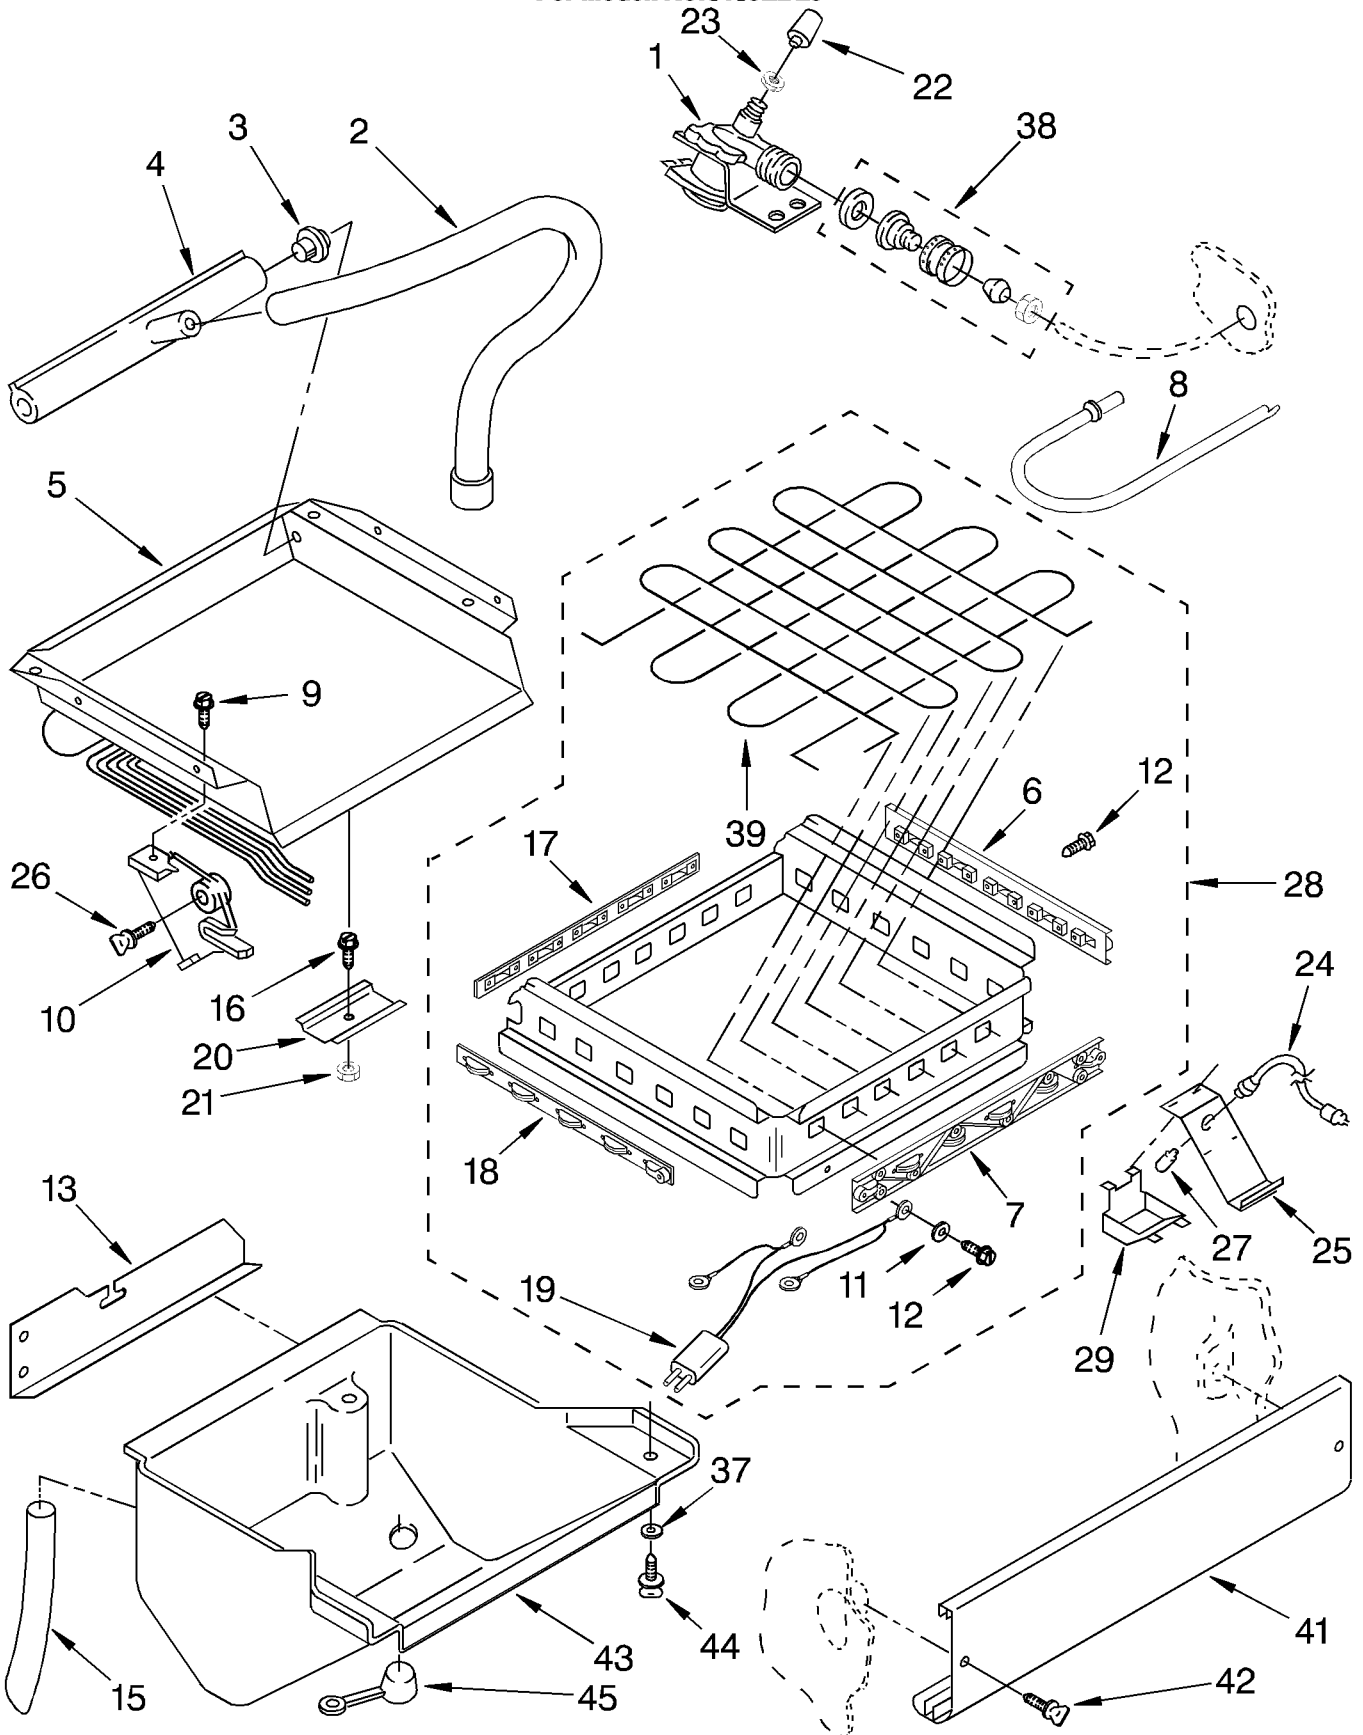

EVAPORATOR, ICE CUTTER GRID AND WATER PARTS

For Model: KUIS185EBL0