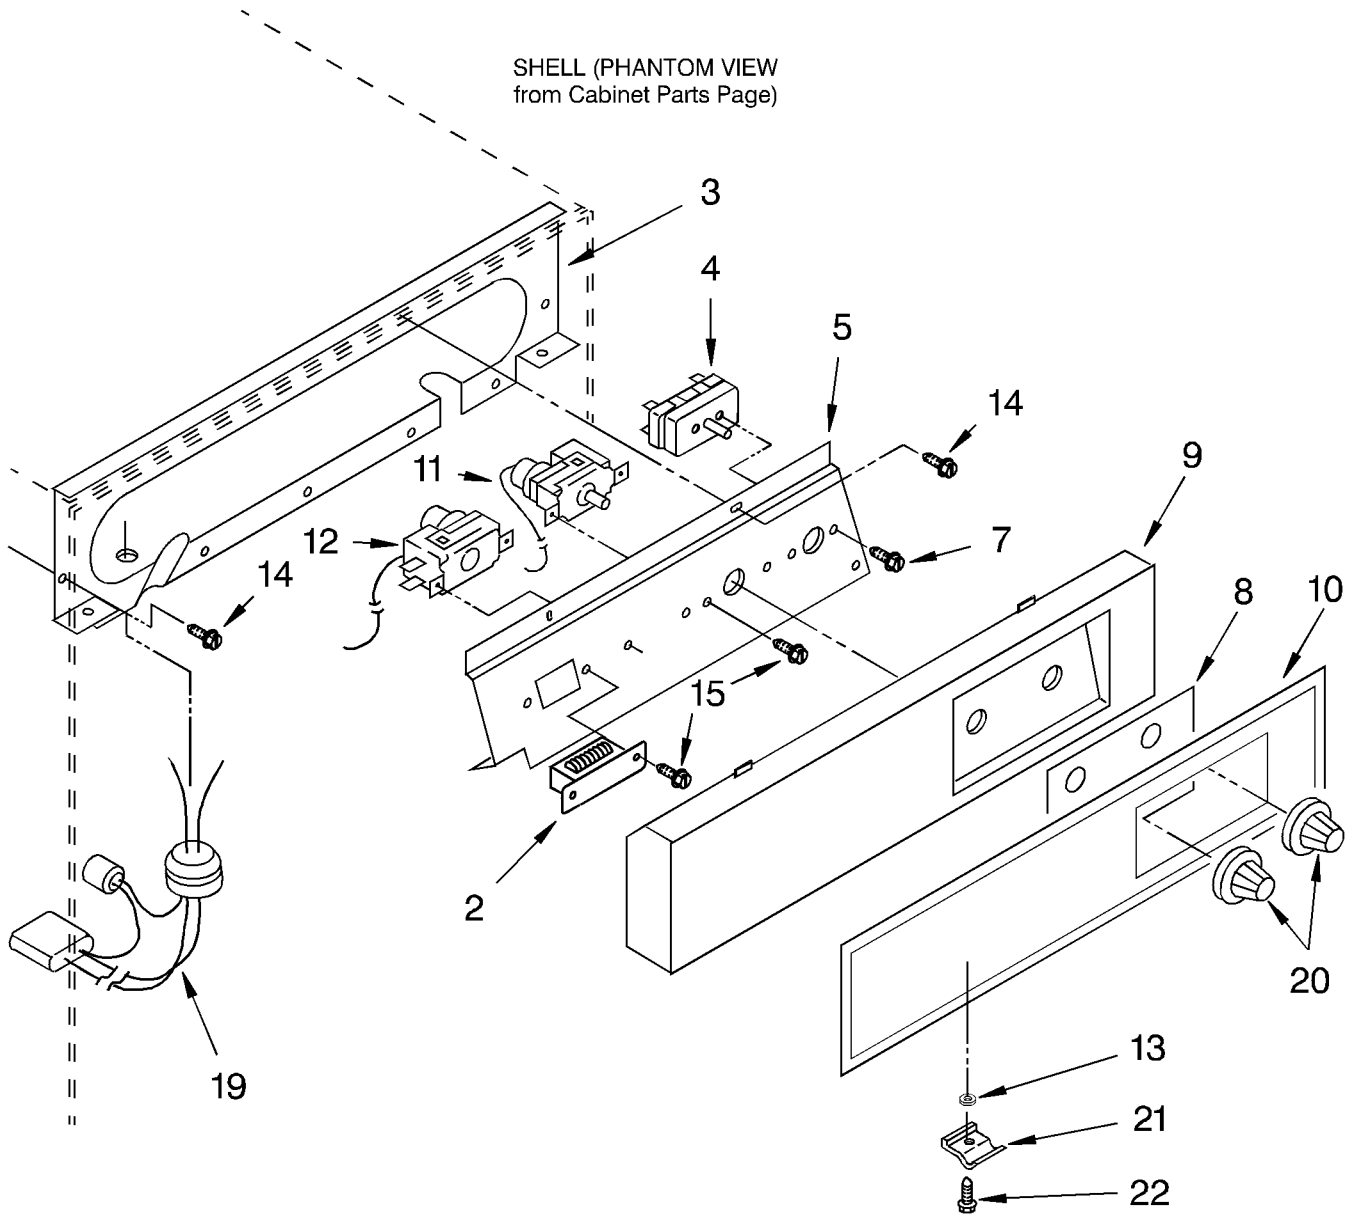

EVAPORATOR, ICE CUTTER GRID AND WATER PARTS

For Model: KUIS185EBL0

1	759296	Valve, Complete Water
2	585856	Tube, Plastic
3	758597	Plug (2)
4	1129798	Dispenser, Water
5	2180809	Evaporator
6	2174726	Spacer, Adjustable (Side)
7	2174724	Spacer, Adjustable (Front)
8	759213	Tube, Water Fill
9	489049	Screw 10-12 x 1/2
10	756564	Bracket, Grid Mounting (2)
11	489013	Washer, Plain
12	489443	Screw
13	585853	Shelf, Water Pan
15	759109	Hose, Overflow
16	596037	Screw, 10-32 x 1/2
17	2174725	Spacer, Fixed (Rear)
18	2174727	Spacer, Fixed (Side)
19	2174750	Harness, Grid
20	587662	Clamp
21	681676	Nut, Wing
22	841707	Insert
23	627018	Nut & Sleeve Assembly
24	758488	Harness, Light
25	758490	Bracket, Lamp
26	681611	Thumbscrew
27	745362	Bulb
28	2174752	Grid Assembly (Complete)
29	758489	Shield, Light
37	681245	Washer
38	2165477	Adapter
39	2174754	Wire, Grid Cutter
41	593171	Panel, Grid
42	681534	Thumbscrew, 10-32 x 5/8
43	756659	Pan
44	681419	Thumbscrew, 10 x 1/2
45	759043	Stopper, Water Pan

PUMP PARTS

For Model: KUIS185EBL0

2	756124	Cover, Plug
3	681391	Screw, 8-18 x 3/4
4	583155	Housing, Motor
5	587096	Blade, Fan
6	1127834	Motor, Pump
7	583424	Washer
8	756122	Bracket, Pump
9	596016	Grommet (2)
10	593229	Sleeve
11	681390	Screw, 8-32 x 3/8
12	756782	Pump, Water (Complete)
13	583518	Pump
14	583426	Impeller (Includes Retaining Ring 15)
15	681301	Ring, Retainer

ESCUTCHEON AND CONTROL COMPONENTS

For Model: KUIS185EBL0

SHELL (PHANTOM VIEW
from Cabinet Parts Page)

2	2165483	Transformer
3	2165530	Escutcheon, Panel
4	2172893	Switch, Service
5	2172846	Bracket, Control
7	595005	Screw, 8-32 x 1/4
8	2175680	Decal, Control Panel
9	2175678	Escutcheon
10	2175679	Decal, Escutcheon
11	759308	Thermostat, Evaporator
12	759309	Thermostat, Bin Control
13	681245	Washer
14	487909	Screw #8 x 1/2
15	681036	Screw
19	758567	Harness, Grid
20	2175681	Knob
21	759007	Latch
22	680964	Screw, 8-32 x 1/2