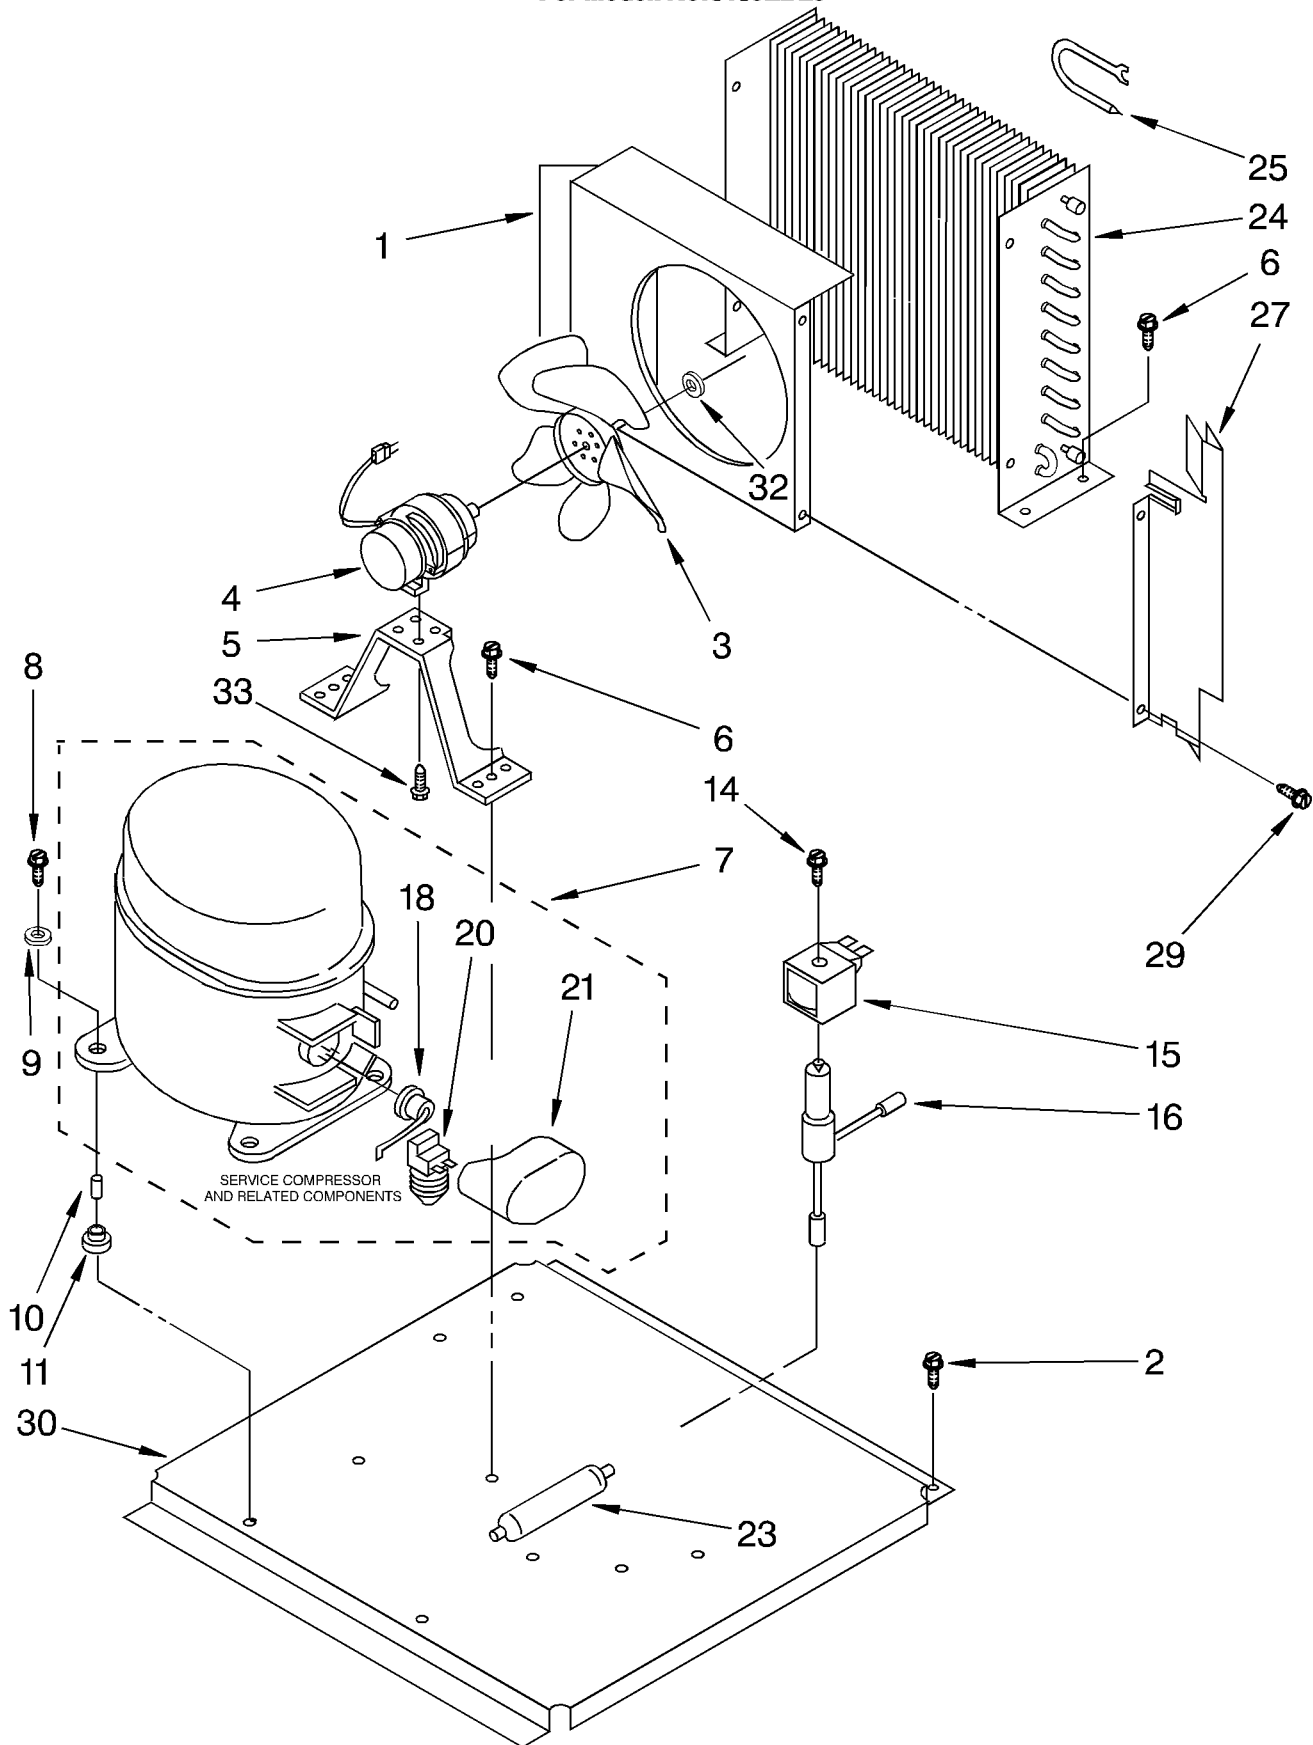

UNIT PARTS

For Model: KUIS185EBL0

SERVICE COMPRESSOR
AND RELATED COMPONENTS