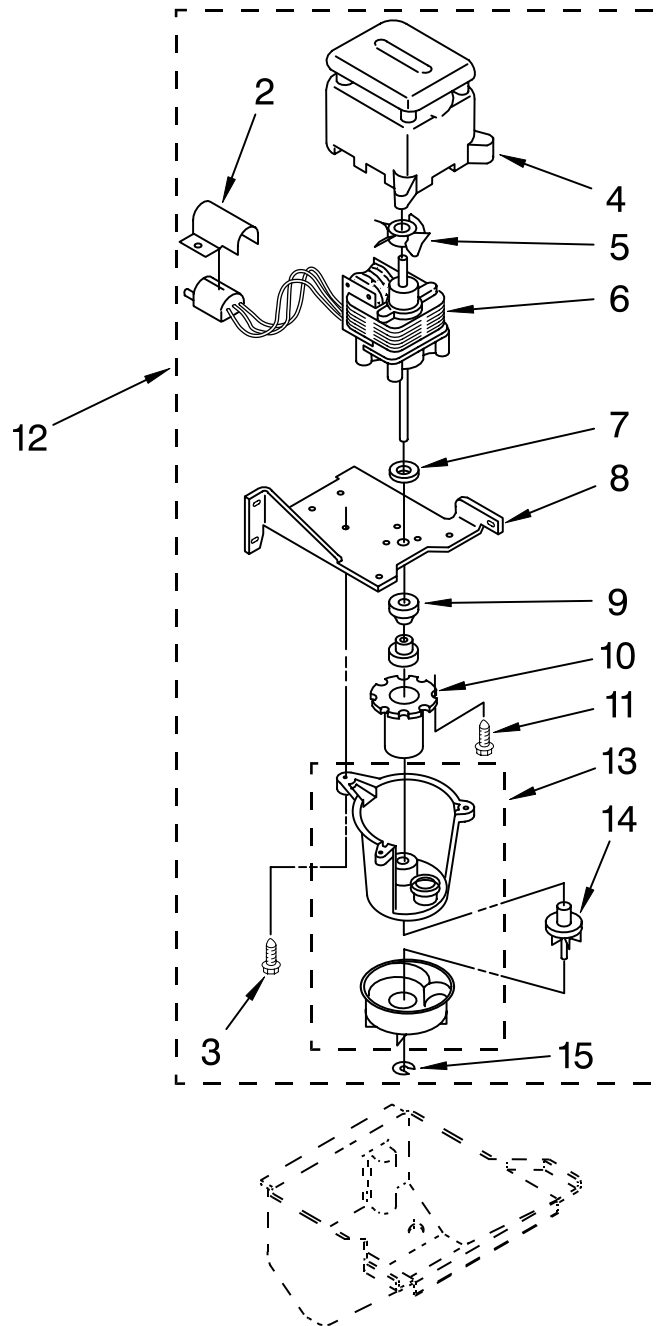

Illus. No.	Part No.	DESCRIPTION
1	759296	Valve, Complete Water
2	585856	Tube, Plastic
3	758597	Plug (2)
4	1129798	Dispenser, Water
5	2181076	Evaporator
6	2174726	Spacer, Adjustable (Side)
7	2174724	Spacer, Adjustable (Front)
8	759213	Tube, Water Fill
9	489049	Screw 10-12 x 1/2
10	756564	Bracket, Grid Mounting (2)
11	489013	Washer, Plain
12	489443	Screw
13	585853	Shelf, Water Pan
15	759109	Hose, Overflow
16	596037	Screw, 10-32 x 1/2
17	2174725	Spacer, Fixed (Rear)
18	2174727	Spacer, Fixed (Side)
19	2174750	Harness, Grid
20	587662	Clamp
21	681676	Nut, Wing
22	841707	Insert
23	627018	Nut & Sleeve Assembly
24	758488	Harness, Light
25	758490	Bracket, Lamp
26	681611	Thumbscrew
27	745362	Bulb
28	2174752	Grid Assembly (Complete)
29	758489	Shield, Light
37	681245	Washer
38	2165477	Adapter
39	2174754	Wire, Grid Cutter
41	593171	Panel, Grid
42	681534	Thumbscrew, 10-32 x 5/8
43	756659	Pan
44	681419	Thumbscrew, 10 x 1/2
45	759043	Stopper, Water Pan

FOR ORDERING INFORMATION REFER TO PARTS PRICE LIST

PUMP PARTS

For Models: KUIS185FWH0, KUIS185FAL0, KUIS185FBL0, KUIS185FBS0
 (WHITE) (ALMOND) (BLACK) (STAINLESSSTEEL)

Illus. No.	Part No.	DESCRIPTION
2	756124	Cover, Plug
3	681391	Screw, 8-18 x 3/4
4	583155	Housing, Motor
5	587096	Blade, Fan
6	1127834	Motor, Pump
7	583424	Washer
8	756122	Bracket, Pump
9	596016	Grommet (2)
10	593229	Sleeve
11	681390	Screw, 8-32 x 3/8
12	756782	Pump, Water (Complete)
13	583518	Pump
14	583426	Impeller (Includes Retaining Ring 15)
15	681301	Ring, Retainer

Illus. No.	Part No.	DESCRIPTION
2	2165483	Transformer
3	2165530	Escutcheon, Panel
4	2172893	Switch, Service
5	2172846	Bracket, Control
7	595005	Screw, 8-32 x 1/4
9		Escutcheon
	2180995	White
	2180996	Almond
	2180975	Black