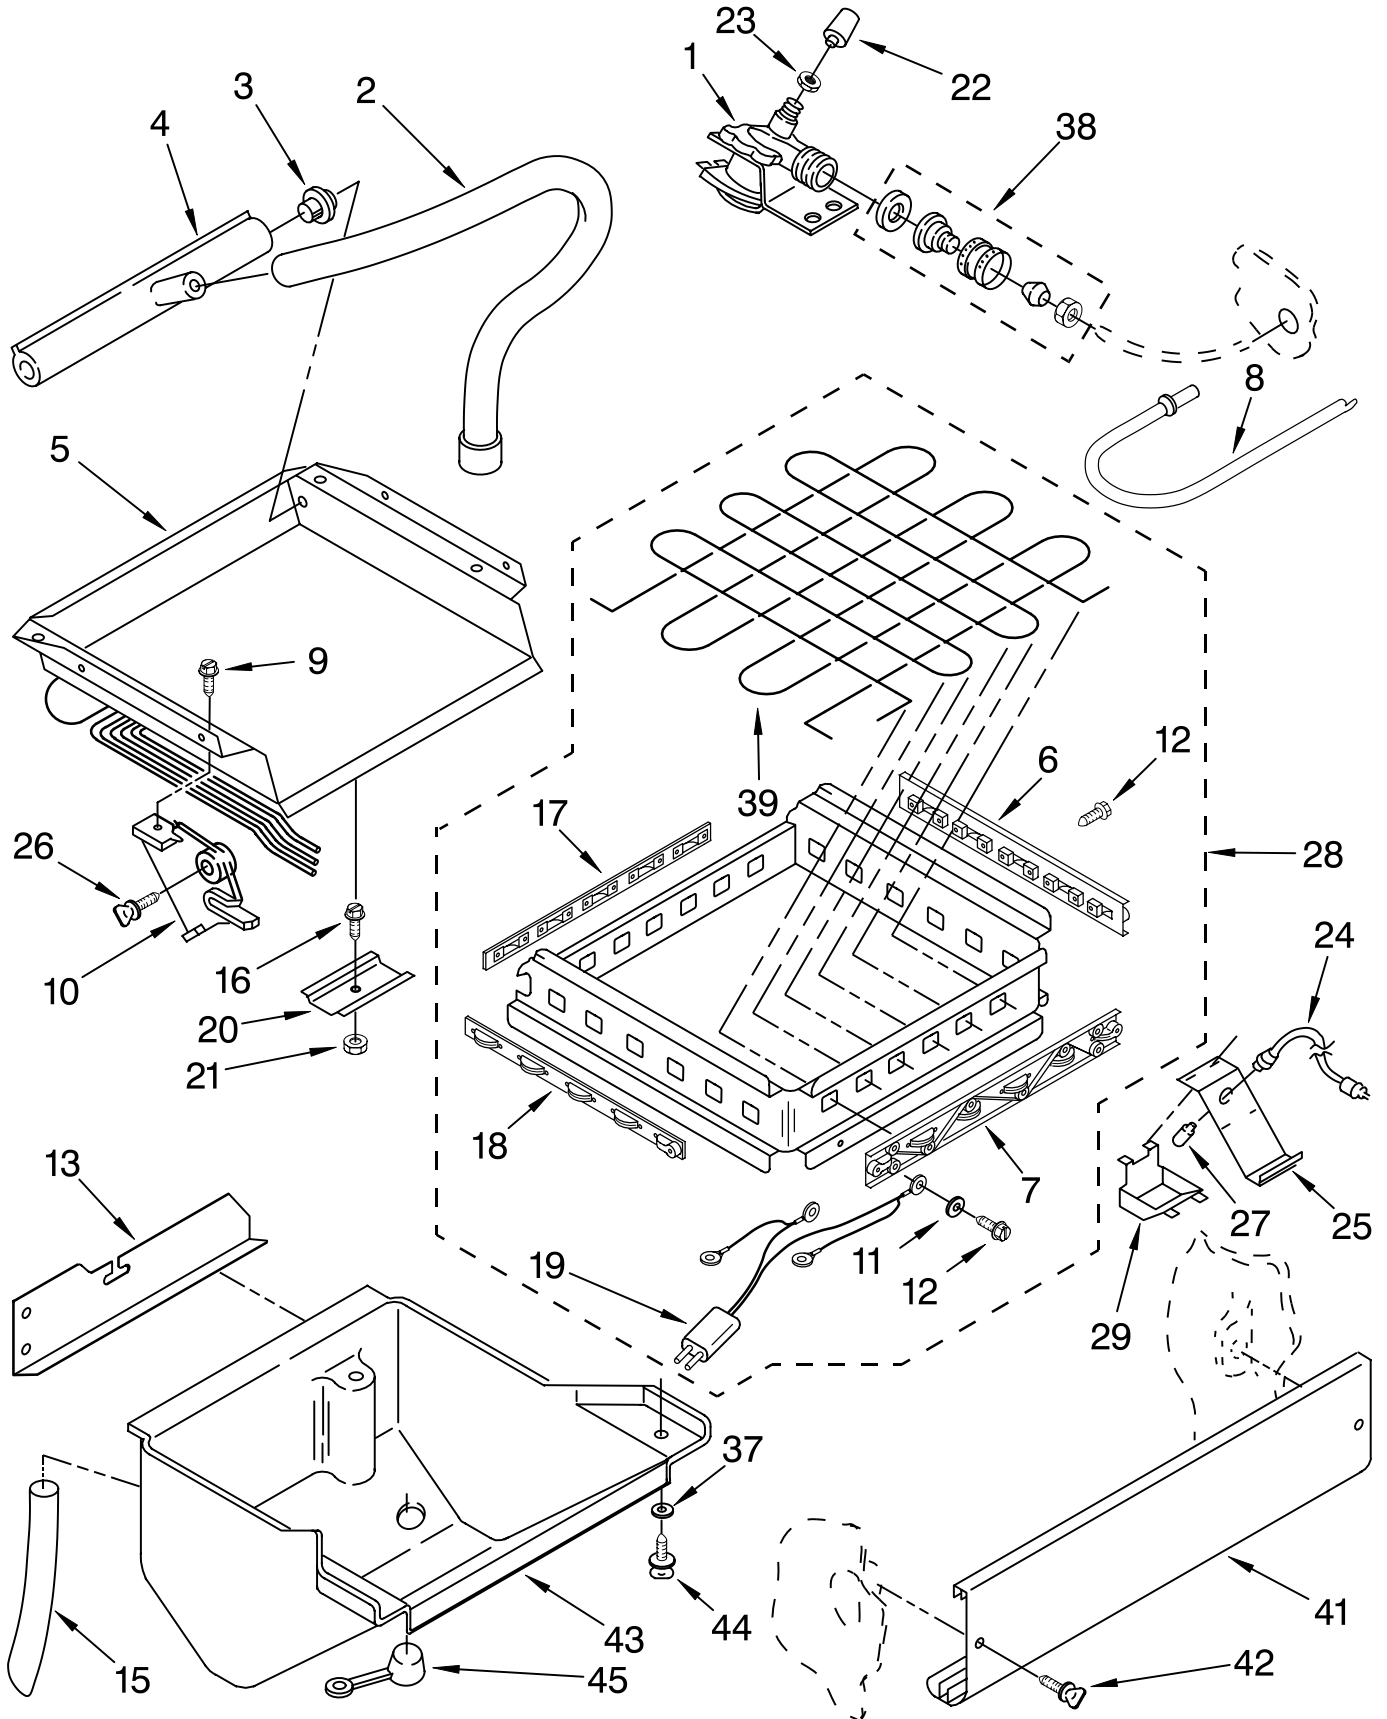

EVAPORATOR, ICE CUTTER GRID AND WATER PARTS

For Models: KUIS185FWH0, KUIS185FAL0, KUIS185FBL0, KUIS185FBS0
(WHITE) (ALMOND) (BLACK) (STAINLESSSTEEL)

FOR ORDERING INFORMATION REFER TO PARTS PRICE LIST

EVAPORATOR, ICE CUTTER GRID AND WATER PARTS

For Models: KUIS185FWH0, KUIS185FAL0, KUIS185FBL0, KUIS185FBS0
(WHITE) (ALMOND) (BLACK) (STAINLESSSTEEL)

Illus. No.	Part No.	DESCRIPTION
1	759296	Valve, Complete Water
2	585856	Tube, Plastic
3	758597	Plug (2)
4	1129798	Dispenser, Water
5	2181076	Evaporator
6	2174726	Spacer, Adjustable (Side)
7	2174724	Spacer, Adjustable (Front)
8	759213	Tube, Water Fill
9	489049	Screw 10-12 x 1/2
10	756564	Bracket, Grid Mounting (2)
11	489013	Washer, Plain
12	489443	Screw
13	585853	Shelf, Water Pan
15	759109	Hose, Overflow
16	596037	Screw, 10-32 x 1/2
17	2174725	Spacer, Fixed (Rear)
18	2174727	Spacer, Fixed (Side)
19	2174750	Harness, Grid
20	587662	Clamp
21	681676	Nut, Wing
22	841707	Insert
23	627018	Nut & Sleeve Assembly
24	758488	Harness, Light
25	758490	Bracket, Lamp
26	681611	Thumbscrew
27	745362	Bulb
28	2174752	Grid Assembly (Complete)
29	758489	Shield, Light
37	681245	Washer
38	2165477	Adapter
39	2174754	Wire, Grid Cutter
41	593171	Panel, Grid
42	681534	Thumbscrew, 10-32 x 5/8
43	756659	Pan
44	681419	Thumbscrew, 10 x 1/2
45	759043	Stopper, Water Pan

FOR ORDERING INFORMATION REFER TO PARTS PRICE LIST