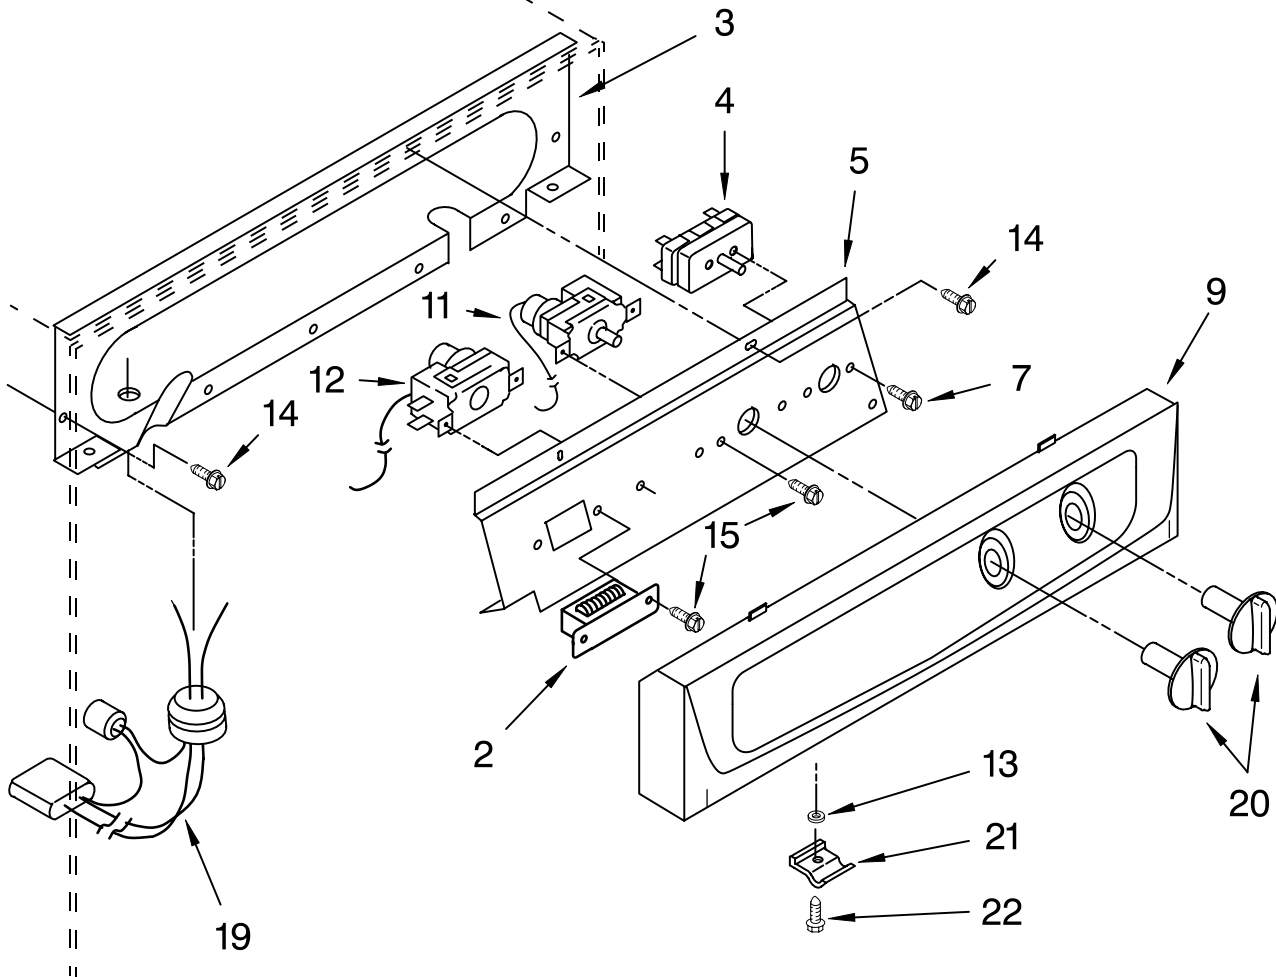

Illus. No.	Part No.	DESCRIPTION
1	759296	Valve, Complete Water
2	585856	Tube, Plastic
3	758597	Plug (2)
4	1129798	Dispenser, Water
5	2181076	Evaporator
6	2174726	Spacer, Adjustable (Side)
7	2174724	Spacer, Adjustable (Front)
8	759213	Tube, Water Fill
9	489049	Screw 10-12 x 1/2
10	756564	Bracket, Grid Mounting (2)
11	489013	Washer, Plain
12	489443	Screw
13	585853	Shelf, Water Pan
15	759109	Hose, Overflow
16	596037	Screw, 10-32 x 1/2
17	2174725	Spacer, Fixed (Rear)
18	2174727	Spacer, Fixed (Side)
19	2174750	Harness, Grid
20	587662	Clamp
21	681676	Nut, Wing
22	841707	Insert
23	627018	Nut & Sleeve Assembly
24	758488	Harness, Light
25	758490	Bracket, Lamp
26	681611	Thumbscrew
27	745362	Bulb
28	2174752	Grid Assembly (Complete)
29	758489	Shield, Light
37	681245	Washer
38	2165477	Adapter
39	2174754	Wire, Grid Cutter
41	593171	Panel, Grid
42	681534	Thumbscrew, 10-32 x 5/8
43	756659	Pan
44	681419	Thumbscrew, 10 x 1/2
45	759043	Stopper, Water Pan

Illus. No.	Part No.	DESCRIPTION
2	2165483	Transformer
3	2165530	Escutcheon, Panel
4	2172893	Switch, Service
5	2172846	Bracket, Control
7	595005	Screw, 8-32 x 1/4
9		Escutcheon
	2180995	White
	2180996	Almond
	2180975	Black

Illus. No.	Part No.	DESCRIPTION
11	759308	Thermostat, Evaporator
12	759309	Thermostat, Bin Control
13	681245	Washer
14	487909	Screw #8 x 1/2
15	681036	Screw
19	758567	Harness, Grid

Illus. No.	Part No.	DESCRIPTION
20		Knob
	2180998	White
	2180999	Almond
	2180997	Black
21		Latch
	759123	White
	2180773	Almond
	759007	Black
22	680964	Screw, 8-32 x 1/2