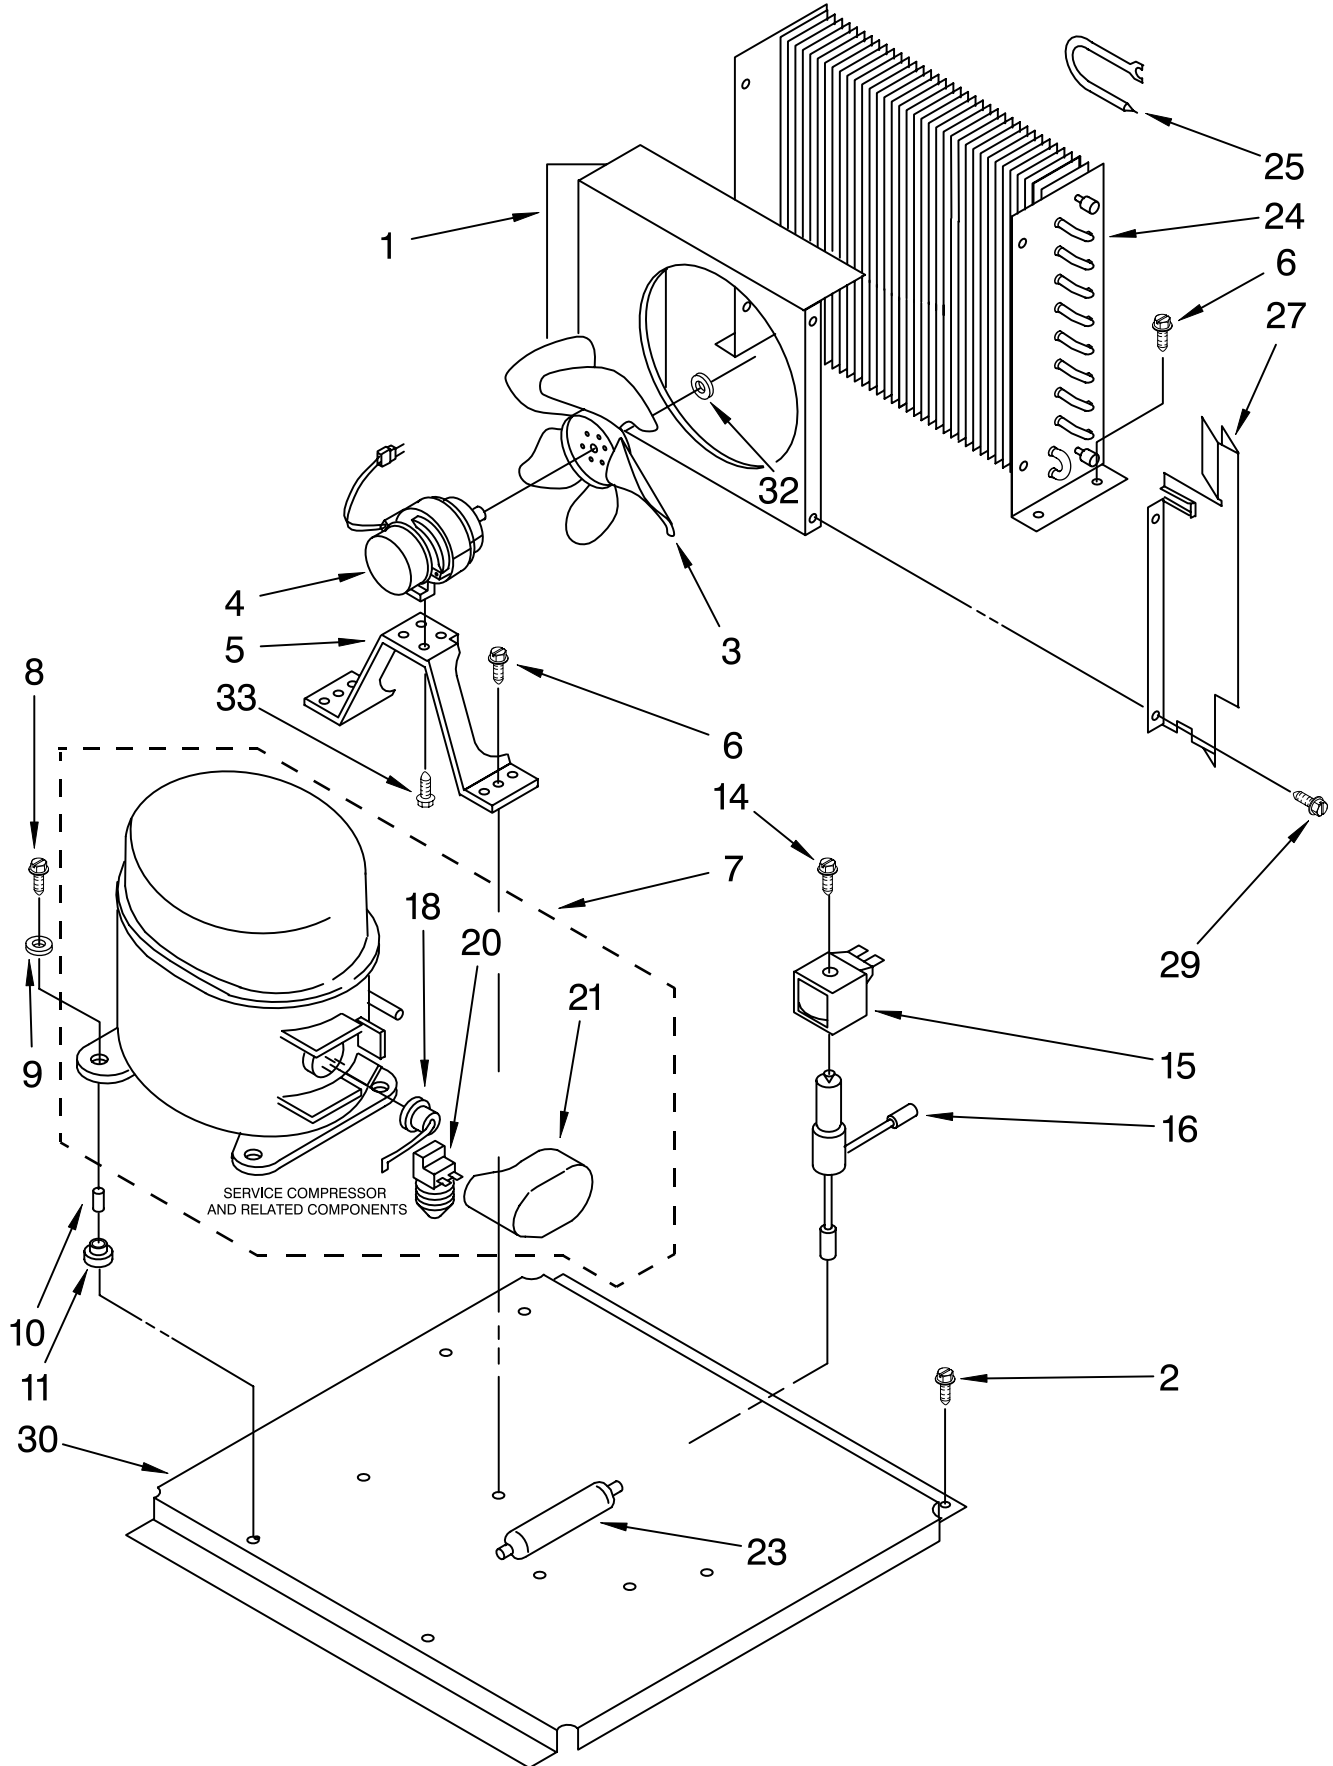

UNIT PARTS

For Models: KUIS185FWH0, KUIS185FAL0, KUIS185FBL0, KUIS185FBS0
(WHITE) (ALMOND) (BLACK) (STAINLESSSTEEL)

UNIT PARTS

For Models: KUIS185FWH0, KUIS185FAL0, KUIS185FBL0, KUIS185FBS0
(WHITE) (ALMOND) (BLACK) (STAINLESSSTEEL)

<u>Illus.</u> <u>No.</u>	<u>Part</u> <u>No.</u>	<u>DESCRIPTION</u>
1	2180948	Shroud
2	680811	Screw
3	572728	Blade, Fan
4	1108089	Motor, Fan
5	560817	Bracket
6	681305	Screw, 1/4-20 x 1/2 (6)
7	2176659	Compressor
8	680233	Screw (4)
9	595230	Washer (4)
10	585564	Sleeve (4)
11	596355	Grommet (4)
14	489472	Screw
15	759112	Coil, Solenoid
16	759113	Valve, Body
18	2183404	Overload
20	2183410	Relay, Start
21	2162358	Cover, Terminal
23	2180801	Drier
24	2180808	Condenser
25	2180807	Accumulator
27	758811	Deflector, Front
29	681167	Screw, 8 x 3/8
30	2180938	Base, Unit
32	681650	Conical Washer 1/4-20 Hex
33	489199	Screw

REFRIGERANT CHARGE

6.75 OZ. (R134A)