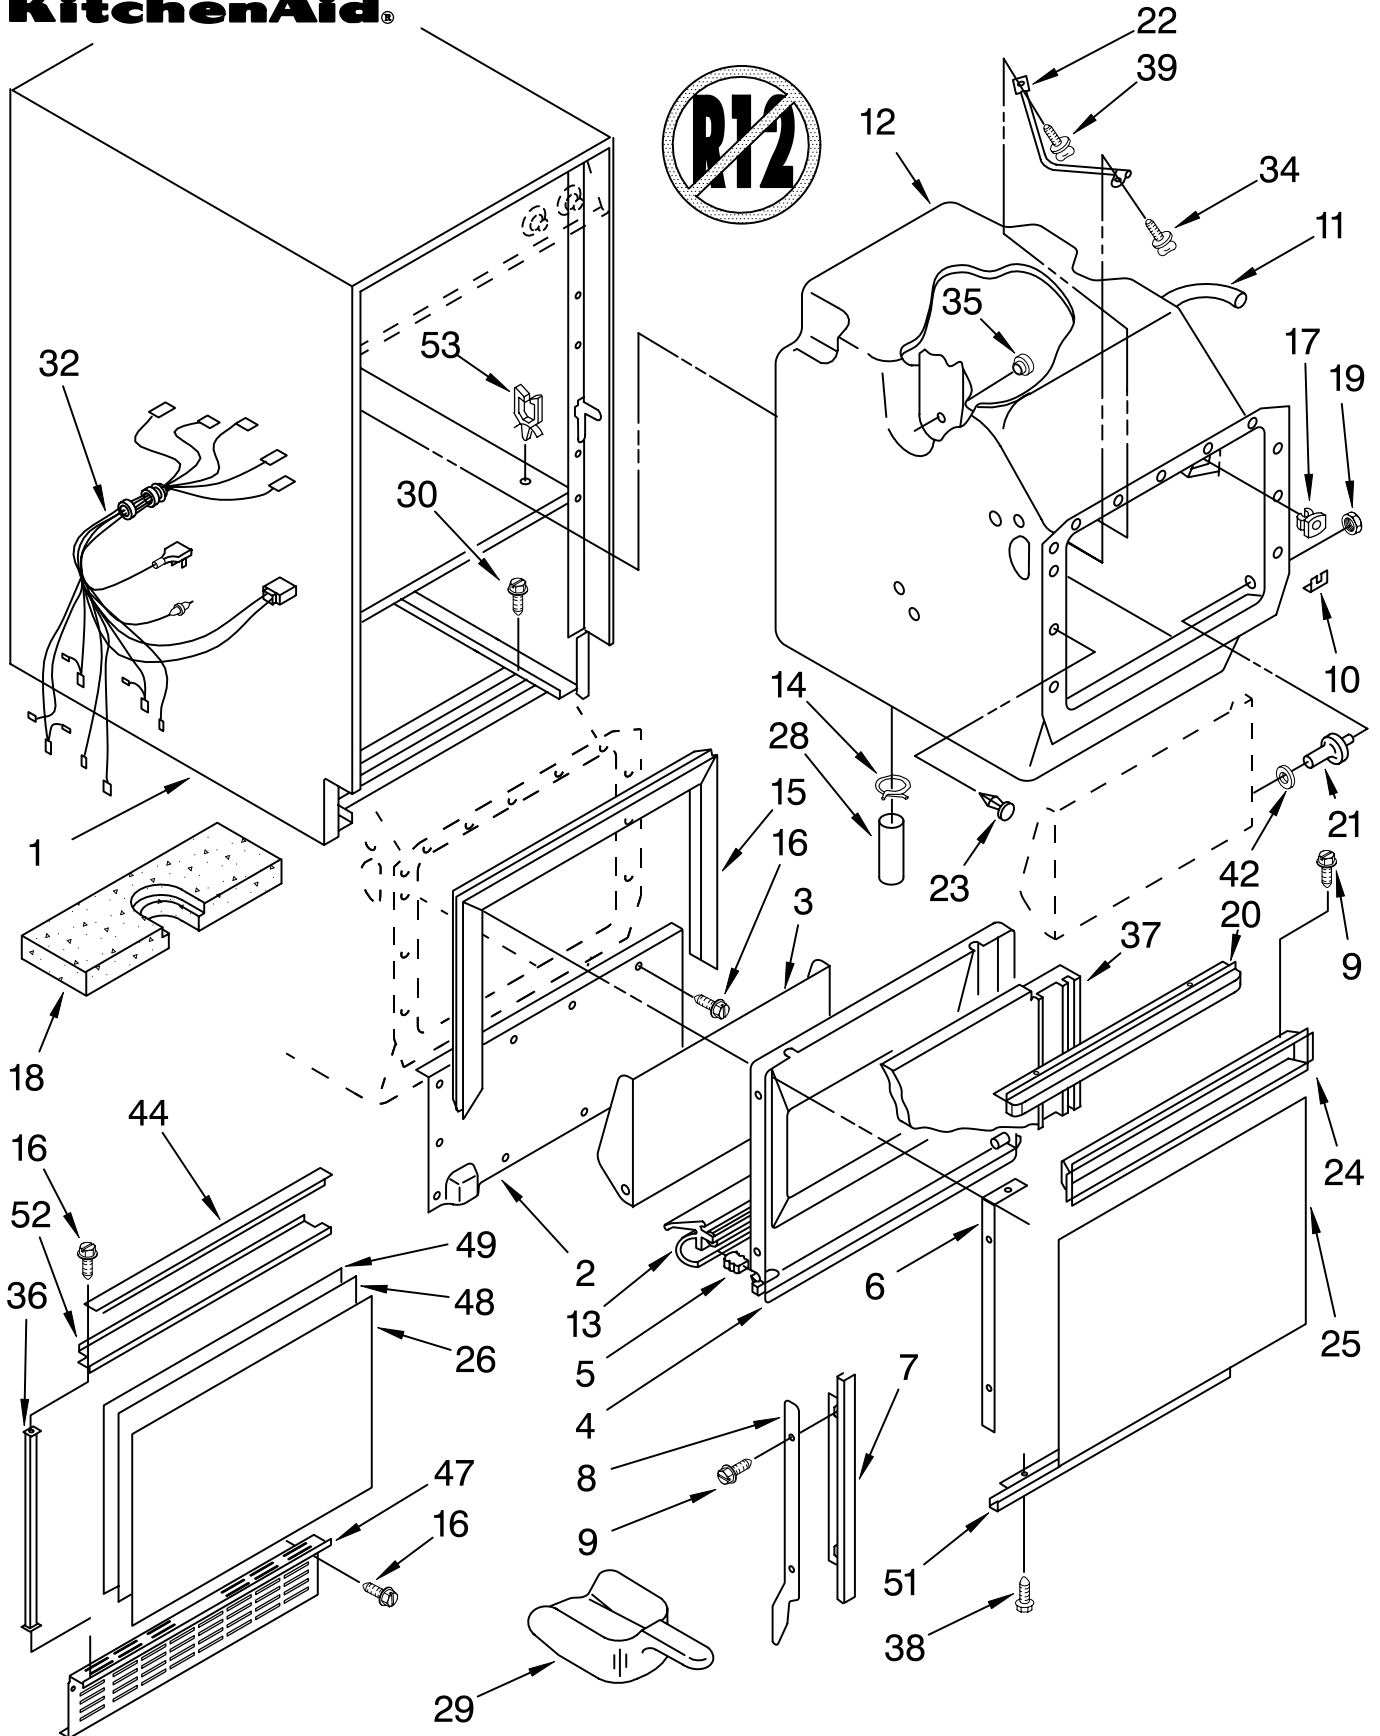

CABINET LINER AND DOOR PARTS

For Models: KUIS185FWH0, KUIS185FAL0, KUIS185FBL0, KUIS185FBS0

(WHITE) (ALMOND) (BLACK) (STAINLESSSTEEL)

ICE CUBE
MAKER

KitchenAid®

FOR ORDERING INFORMATION REFER TO PARTS PRICE LIST

CABINET LINER AND DOOR PARTS

For Models: KUIS185FWH0, KUIS185FAL0, KUIS185FBL0, KUIS185FBS0
(WHITE) (ALMOND) (BLACK) (STAINLESSSTEEL)

Illus. No.	Part No.	DESCRIPTION	Illus. No.	Part No.	DESCRIPTION	Illus. No.	Part No.	DESCRIPTION
1		Shell	25		Panel, Exterior			
	2175636	White		758746	White/ Black			
	2175698	Almond		758745	Almond/ Harvest Gold			
	2175696	BLack		758923	Stainless Steel			
2	2175619	Front, Shell	26		Panel, Outer			
3	756330	Door, Inner Bin		758720	White/ Black			
4	758655	Liner, Door		758722	Almond/ Harvest Gold			
5	593192	Plug, Hinge		758924	Stainless Steel			
6	593104	Strip, Tapping (2)	28	593577	Connector, Hose			
7		Trim, Door (2)	29	585158	Scoop			
	2181113	White	30	680811	Screw, 10-32 x 3/8			
	2181115	Almond	32	2174781	Harness, Cabinet			
	2181114	Black	34	680930	Thumbscrew, 10-1/2			
8	593184	Rail, R.S.	35	596715	Well Nut (3)			
	593185	Rail, L.S.	36		Trim, Side (2)			
9	681459	Screw, 8-32 x 5/8 (6)		2181102	White			
10	758492	Washer (2)		2181104	Almond			
11	759213	Tube, Water Fill		2181103	Black			
12	2180752	Liner (Includes Nos. 10, 11, 17, 19, 21, and 35)		758713	Stainless Steel			
13	2172898	Gasket, Bottom	37	758608	Insulation, Door			
14	596023	Clamp (2)	38	681196	Screw			
15	758921	Gasket	39	681419	Thumbscrew			
16	487909	Screw #8 x 1/2	42	681613	Washer			
17	596807	Grommet	44		Trim, Top And Bottom			
18	756891	Insulation, Bottom, Foam		2181105	White			
19	681542	Nut		2181107	Almond			
20		Handle, Door		2181106	Black			
	2181152	Black		758716	Stainless Steel			
	2181153	White	47		Grill, Front			
	2181154	Almond		759132	White			
21	758220	Stud (2)		2180778	Almond			
22	593183	Well, Bin Thermostat		758769	Black			
23	596812	Clip, Panel (12)	48	758770	Panel, Filler			
24		Pocket, Handle	49	758771	Panel, Inner Trim, Door (Lower)			
	2181117	White	51		Trim, Door (Lower)			
	2181119	Almond		2181109	White			
	2181118	BLack		2181111	Almond			
				2181110	Black			
			52	2175604	Support, Front			
			53	489482	Retainer, Wire			

FOLLOWING PARTS NOT ILLUSTRATED

OPTIONAL PARTS NOT INCLUDED

503695	Sealer, Cork (1/4 Pound)
797403	Cement, Insulation (1 Oz.)
505587	Sealer, Mastic (1 Qt.)
212643	Sealer, Gum (22 Pcs. 3/16" x 7")
479976	Kit, Insulation (5 Pcs. 3" x 24" x 48")
978025	Valve, Access (1/4")
978026	Valve, Access (5/16")
978027	Valve, Access (3/8")
978028	Valve, Access (1/2")
978029	Valve, Access (5/8")
978030	Valve, Access (3/4")

LITERATURE PARTS

LIT2181092	Use & Care Guide
LIT2175675	Instructions, Installation
LIT2180830	Service and Wiring Sheet

FOR ORDERING INFORMATION REFER TO PARTS PRICE LIST