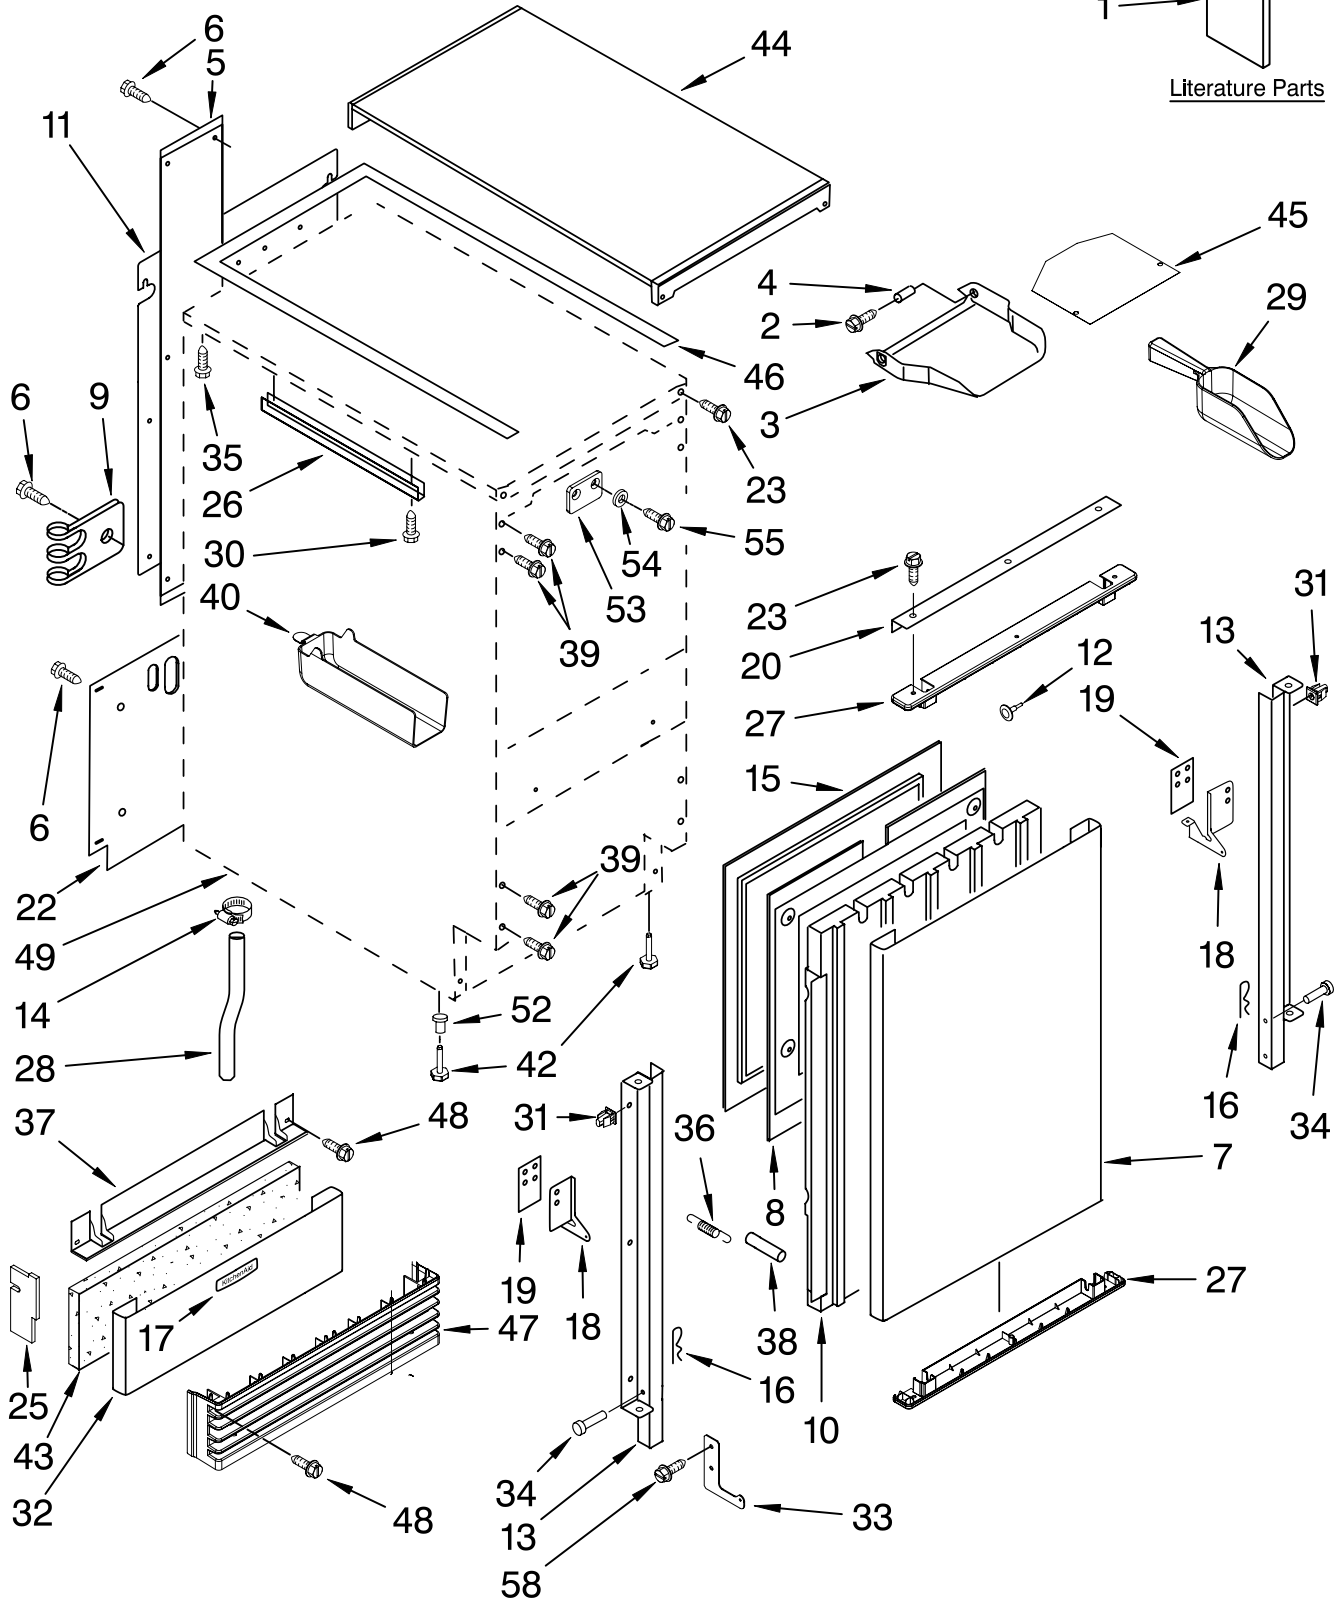

CABINET LINER AND DOOR PARTS

For Models: KUIS18NNTW2, KUIS18NNTT2, KUIS18NNTB2, KUIS18NNTS2
(White) (Biscuit) (Black) (Stainless Steel)

ICE CUBE
MAKER

KitchenAid®

FOR ORDERING INFORMATION REFER TO PARTS PRICE LIST

CABINET LINER AND DOOR PARTS

For Models: KUIS18NNTW2, KUIS18NNTT2, KUIS18NNTB2, KUIS18NNTS2
(White) (Biscuit) (Black) (Stainless Steel)

Illus. No.	Part No.	DESCRIPTION	Illus. No.	Part No.	DESCRIPTION	Illus. No.	Part No.	DESCRIPTION
1		Literature Parts	18		Hinge	35	489048	Screw, Ground
	W10136157	Use & Care Guide		2208425	(Left Side)	36	2208480	Spring, Hinge
	W10263556	Service & Wiring Sheet		2208426	(Right Side)	37		Endcap, Panel
2	3400886	Screw 8-18 x 1 1/4	19	2208401	Shim, Hinge		2208383W	White
3	2208354	Bin, Door	20		Handle, Icemaker		2208383T	Biscuit
4	2185678	Spacer		2208440W	White		2208383B	Black
5	2217394	Cover, Wiring		2208440T	Biscuit	38	2208529	Dampener, Spring
6	489442	Screw		2208440B	Black	39	8281265	Screw
7		Panel, Exterior	22	W10136200	Assembly, Unit Cover	40	2208449	Holder, Scoop
	2208352W	White			Screw, Handle	42	3374849	Leg, Leveler (4)
	2208352T	Biscuit	23			43	2208384	Insulation
	2208352B	Black		8281188	White	44		Top
	2208352S	Stainless Steel		8281187	Biscuit		2929701W	White
8	2217298	Panel, Interior		8281186	Black		2929701T	Biscuit
9	2208136	Clamp-Tube	25	2217225	Pad, Foam		2929701B	Black
10	2208377	Insulation	26	2185691	Channel, Wiring	45	2185690	Shield, Electrical
11	2217227	Ballast-Back, I.M.	27		Endcap, Door	46	W10163531	Gasket, Top Panel
12	941839	Hole Plug		2208350W	White	47		Grill, Front
13		Bracket, Door		2208350T	Biscuit		2217206W	White
	2217466	(Left Side)	28	2208453	Tube, Drain		2217206T	Biscuit
	2217465	(Right Side)	29	2208386	Scoop		2217206B	Black
14	489503	Clamp	30	3400884	Screw 8-18 x 5/8	48	489474	Screw 8-18 x 1
15	2217295	Gasket, Door	31	692400	Nut, Push-In	49		Cabinet & Liner (NOT SERVICED)
16	2208535	Clip	32		Panel, Wrap Lower	52	3400240	Nut, Leg Leveler
17		Nameplate		2208382W	White	53	2208434	Strike, Magnet
	W10046670	White		2208382T	Biscuit	54	3400916	Washer
	W10046700	Biscuit		2208382B	Black	55	8281191	Screw
	W10046640	Black		2208382S	Stainless Steel	58	488208	Screw
	W10046610	Grey	33	2208487	Bracket, Spring			
			34	2208417	Pin, Hinge			

FOR ORDERING INFORMATION REFER TO PARTS PRICE LIST