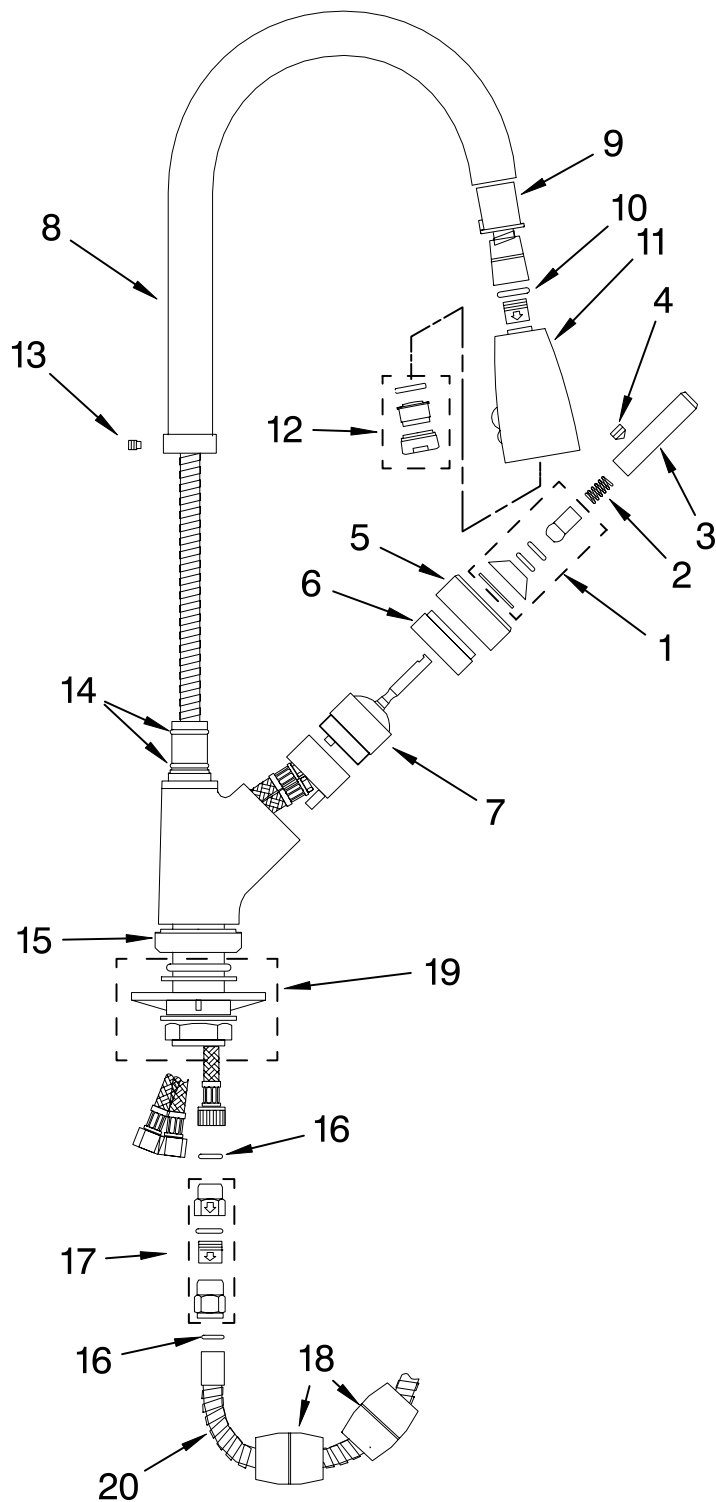

For Models: KKFV01SPSS, KKFV01SPCR  
(Stainless) (Chrome)

Illus. No.	Part No.	DESCRIPTION
1		Base, Lever (Not Serviced)
2		Spring (Not Serviced)
3		Lever (Not Serviced)
4		Screw (Not Serviced)
5		Cap (Not Serviced)
6		Nut (Not Serviced)
7	8211401	Cartridge
8		Spout Assembly (Not Serviced)
9		Insert, Plastic (Not Serviced)
10	8211406	Screen
11		Spray, Pull Down
	8211402	Stainless
	8211416	Chrome
12	8211403	Aerator
13		Screw (Not Serviced)
14		O-Ring (Not Serviced)
15		Base (Not Serviced)
16	8211404	Fiber
17	8211410	Check Valve Assembly
18	8211407	Weight
19	8211411	Mounting Assy
20	8211405	Hose