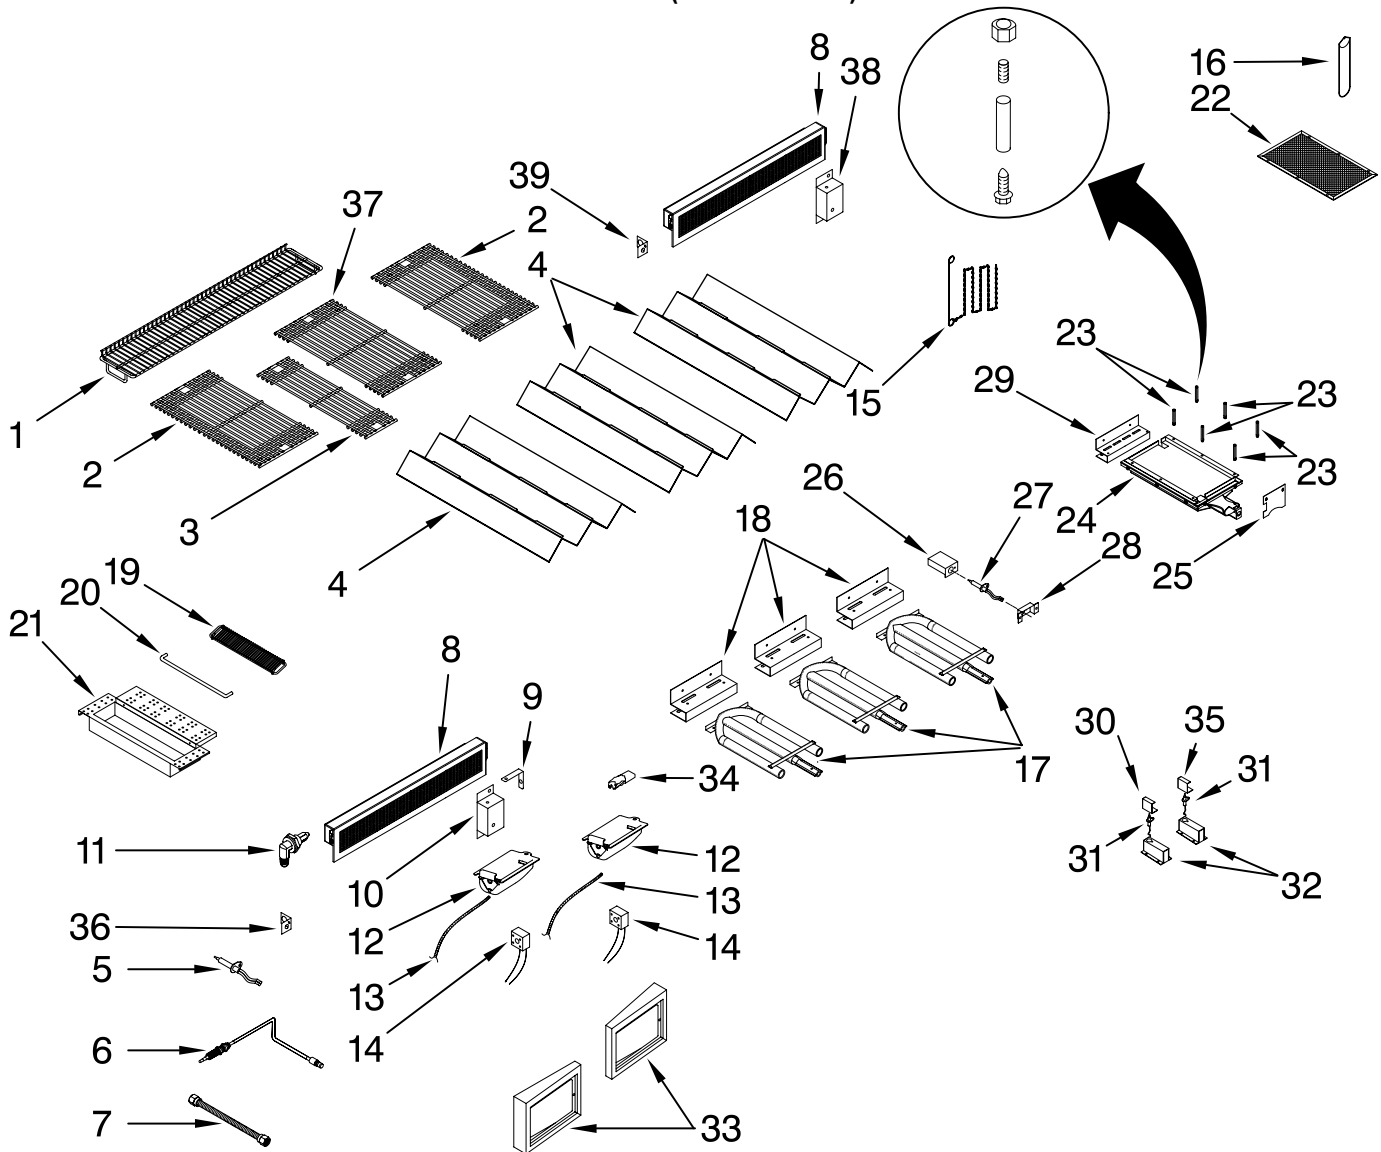

BURNERS, GRATES, AND LIGHTS PARTS

For Model: KFRU488VSS00

(Stainless Steel)

Illus. No.	Part No.	DESCRIPTION
1	W10140223	Rack, Warming
2	W10244714	Rack, Large
3	W10244176	Rack, Small
4	W10244180	Plate, Sear
5	W10298673	Ignitor, Hot Rear Burner
6	W10244204	Thermocouple, Rear Burner
7	W10140211	Flex Tube, Rear Burner
8	W10140227	Burner, Rear(2)
9	W10244186	Bracket, Rear Thermocouple
10	W10244184	Cover, Rear Thermocouple (LF)

Illus. No.	Part No.	DESCRIPTION
11	W10244205	Orifice, Rear Burner
12	W10140242	Light, Grill
13	W10140244	Light, Grill(Set)
14	W10128631	Socket, Light
15	W10285882	Rod, Lighting
16	W10285881	Bag, Lighting Rod
17	W10128775	Burner, Main
18	W10244202	Bracket, Main Brnr
19	W10134790	Grate, Smoke Box
20	W10134791	Handle, Smoke Box
21	W10244190	Box, Smoke
22	W10294369	Screen, Sear Brnr
23	W10137683	Rod, Connecting
24	W10140225	Burner, Sear
25	W10247018	Panel, Sear Brnr
26	W10244200	Igniter, Gas Coll.

Illus. No.	Part No.	DESCRIPTION
27	W10133874	Igniter, Sear Brnr
28	W10244199	Bracket, Sear Ign.
29	W10244201	Bracket, Sear Brnr
30	W10244198	Collector, Gas Left
31	W10247024	Ignitor, Hot Surface
32	W10244197	Bracket, Main Brnr
33	W10140258	Light Set
34	8204670	Bulb, Light
35	W10244196	Collectr, Gas Right
36	W10244185	Bracket, Ignitor Rear Burner (LF)
37	W10244177	Rack, Medium
38	W10244189	Cover, Rear Thermocouple (RT)
39	W10244188	Bracket, Ignitor Rear Burner (RT)

FOR ORDERING INFORMATION REFER TO PARTS PRICE LIST