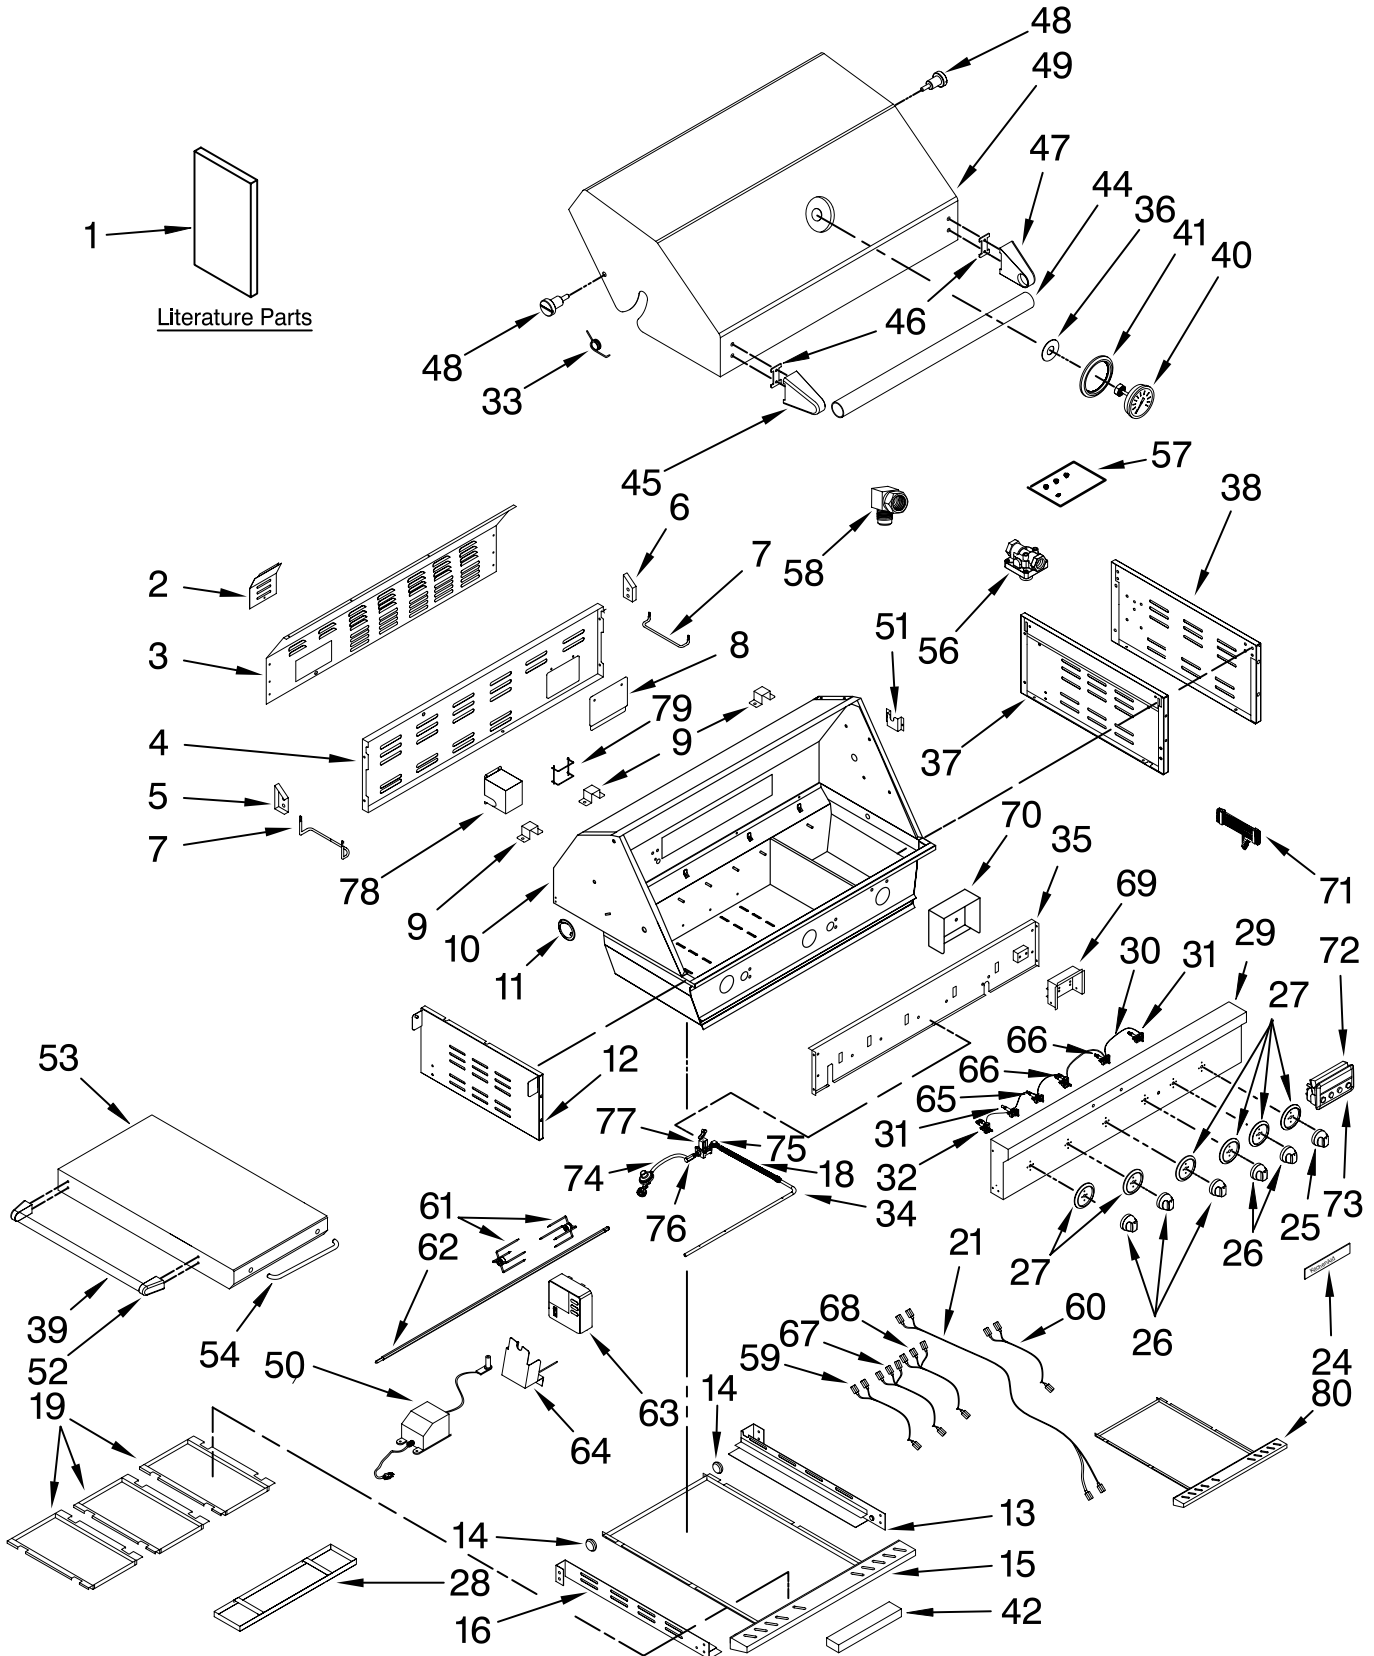

GRILL PARTS
For Model: KFRU488VSS00
(Stainless Steel)

48" CARTED GRILL

FOR ORDERING INFORMATION REFER TO PARTS PRICE LIST

GRILL PARTS

For Model: KFRU488VSS00
(Stainless Steel)

Illus. No.	Part No.	DESCRIPTION	Illus. No.	Part No.	DESCRIPTION	Illus. No.	Part No.	DESCRIPTION
1		Literature Parts	24	W10285657	Nameplate	51	W10247106	Bracket, Spit
	W10175731	Use & Care Guide	25	W10285660	Knob, Main Burner	52	W10128659	Bracket, Handle
2	W10244182	Cover, Rear(2)	26	W10134822	Knob, Rear Burner	53	W10136946	Shelf, Side (LF)
3	W10244183	Panel, Rear	27	W10128756	Bezel, Knob	54	W10128662	Bar, Tool
4	W10244332	Panel, Access	28	W10244964	Tray, Grease	56	W10246810	Regulator (NG)
5	W10247108	Bracket, Panel Left	29	W10244947	Panel, Control	57	W10246811	Kit, Orifice NG
6	W10247107	Bracket, Panel Right	30	W10140236	Harness, Wire Control	58	W10246809	Connector (Brass)
7	W10247109	Bracket, Warming Rack	31	W10244954	Valve, Main Brnr	59	W10304337	Harness, Power
8	W10128637	Cover, Access Panel	32	W10244951	Valve, Rear Brnr	60	W10304338	Harness, Power
9	W10244338	Clip, Wire	33	W10244173	Spring, Hood	61	W10247197	Fork, Spit
10		Not Serviced	34	W10244957	Manifold	62	W10140240	Rod, Spit
11	W10247110	Hole Plug	35	W10244958	Baffle, Front	63	W10167017	Motor, Rotisserie
12	W10244959	Panel, Side Left	36	W10140257	Washer, Flat	64	W10247113	Bracket, Rot. Mtr.
13	W10244962	Bracket, Grease Tray (Right)	37	W10244341	Side Panel, Right	65	W10244953	Valve, Sear Burner
14	W10128655	Roller, Drip Tray	38	W10244340	Panel, Outer (RT)	66	W10244949	Valve, Side Burner
15	W10244966	Drip Tray Assy (Includes Rollers)	39	W10128660	Handle, Shelf	67	W10304339	Harness, Display
16	W10244965	Bracket, Grease Tray (Left)	40	W10128777	Thermometer	68	W10304340	Harness, Display
18	W10244195	Flex Tube, Manifold	41	W10128779	Bezel, Thermometer	69	W10244955	Box, Display
19	W10244963	Tray, Grease	42	W10247023	Panel, Grease Tray	70	W10244956	Box, UI Inner
21	W10140245	Harness, Wire Light	44	W10140208	Handle, Hood	71	W10244948	Wire, Display
			45	W10128785	Endcap, Handle (Left)	72	W10244945	Display, UI
			46	W10128786	Spacer, Handle	73	W10244946	Button, Display
			47	W10128787	Endcap, Handle (Right)	74	W10247196	Regulator, LP
			48	W10128788	Hinge, Lid	75	W10244337	Valve, Flange
			49	W10244172	Hood	76	W10244333	Connector, Brass
			50	W10247115	Transformer, Rotisserie Motor	77	W10247149	Valve, Safety
						78	W10244336	Box, Insulator
						79	W10140243	Bracket, Middle
						80	W10244967	Tray, Grease