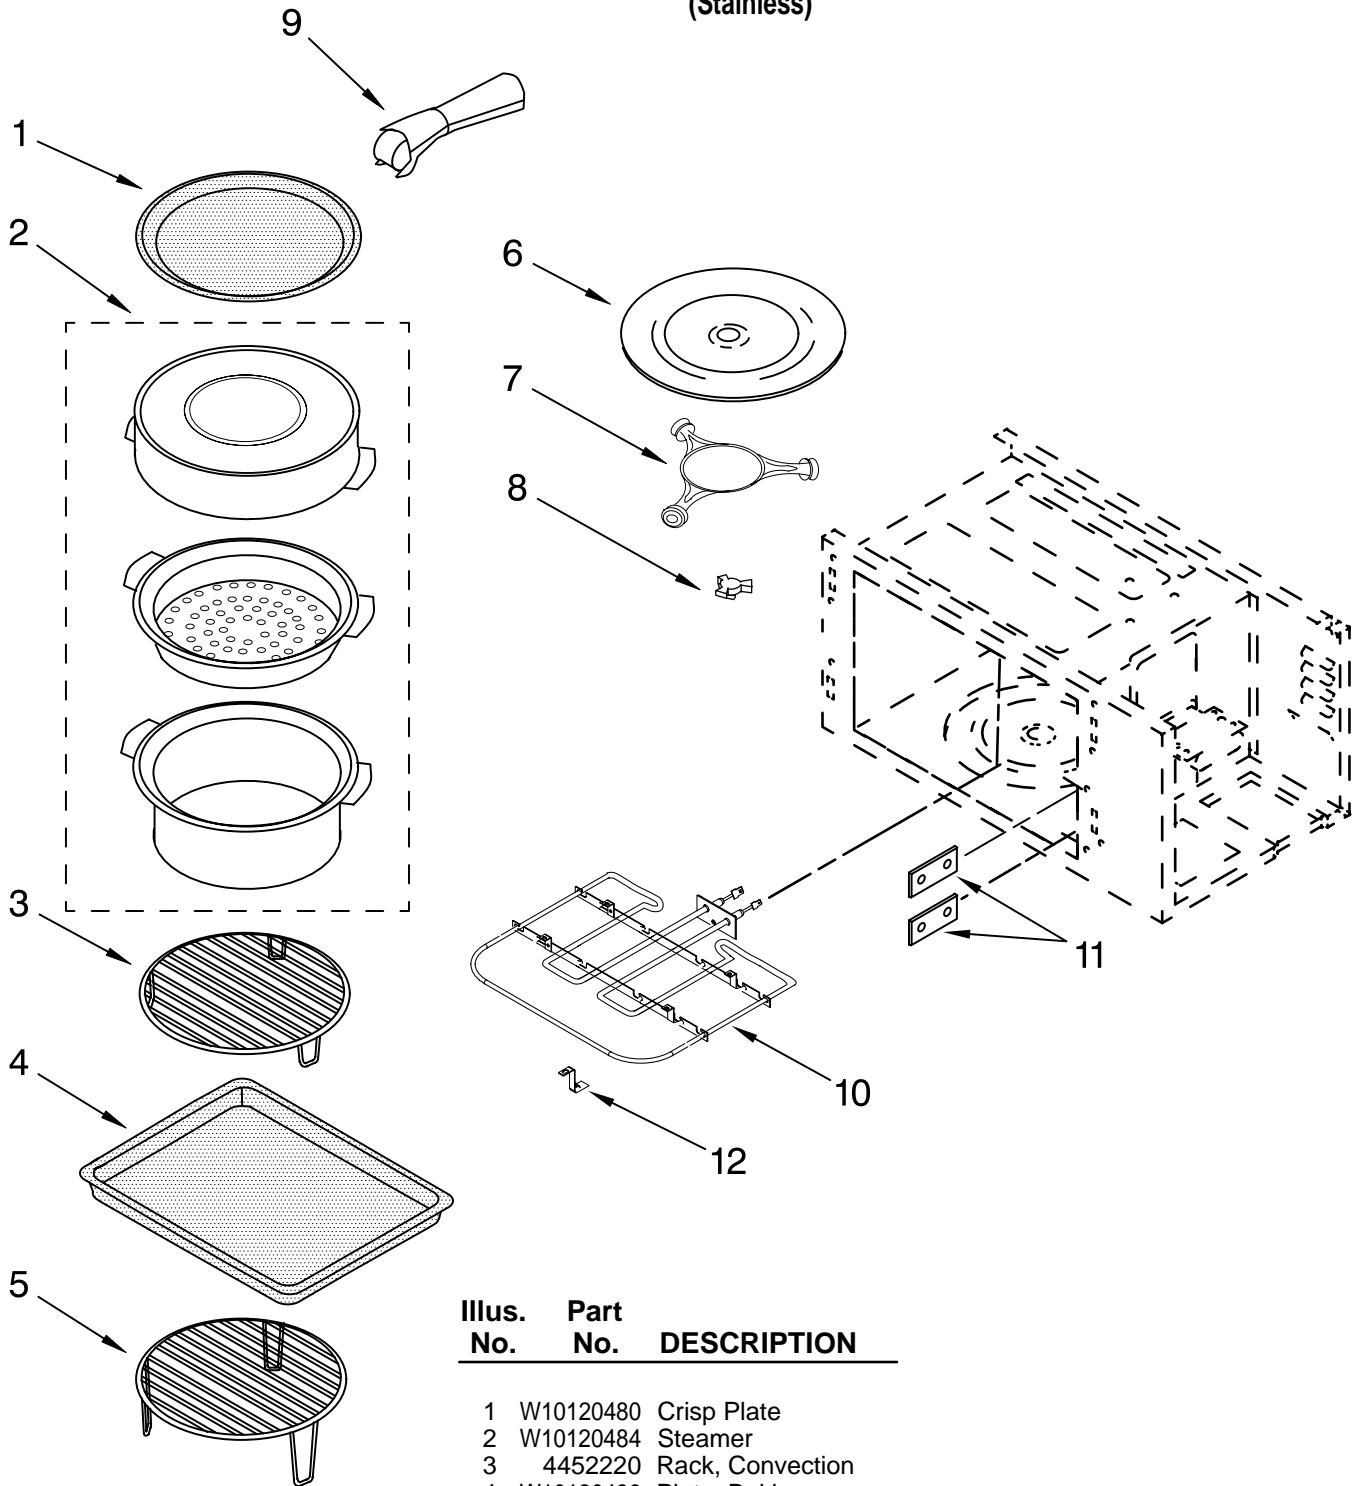

INTERNAL MICROWAVE PARTS

For Models: KBHS109SSS03
(Stainless)

Illus. No.	Part No.	DESCRIPTION

1	W10120480	Crisp Plate
2	W10120484	Steamer
3	4452220	Rack, Convection
4	W10120486	Plate, Baking
5	W10120483	Rack
6	8205676	Turntable
7	8205678	Ring
8	8205677	Drive, Turn Table
9	W10120481	Handle, Pan
10	W10120226	Grill Heater
11	W10120230	Cover, Plates (2)
12	W10120232	Bracket, Mounting

FOR ORDERING INFORMATION REFER TO PARTS PRICE LIST