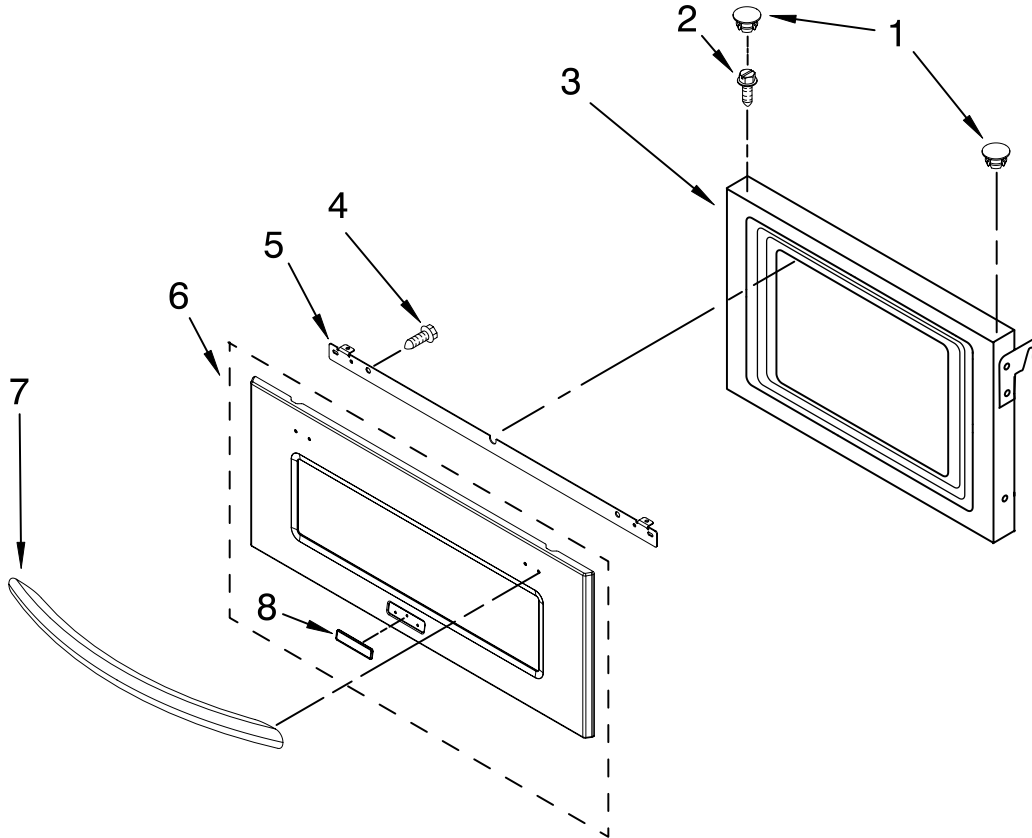

MICROWAVE DOOR PARTS

For Models: KBHS179SSS00
(Stainless)

Illus. No.	Part No.	DESCRIPTION

1	8304588BL	Button, Plug (2)
2	4449809	Screw
3	W10120488	Door, Microwave
4	4449154	Screw (4)
5	8303033	Bracket, Handle
6	8304455	Glass Assembly
7	8303775SS	Handle, Door
8	8304603SS	Badge

FOR ORDERING INFORMATION REFER TO PARTS PRICE LIST