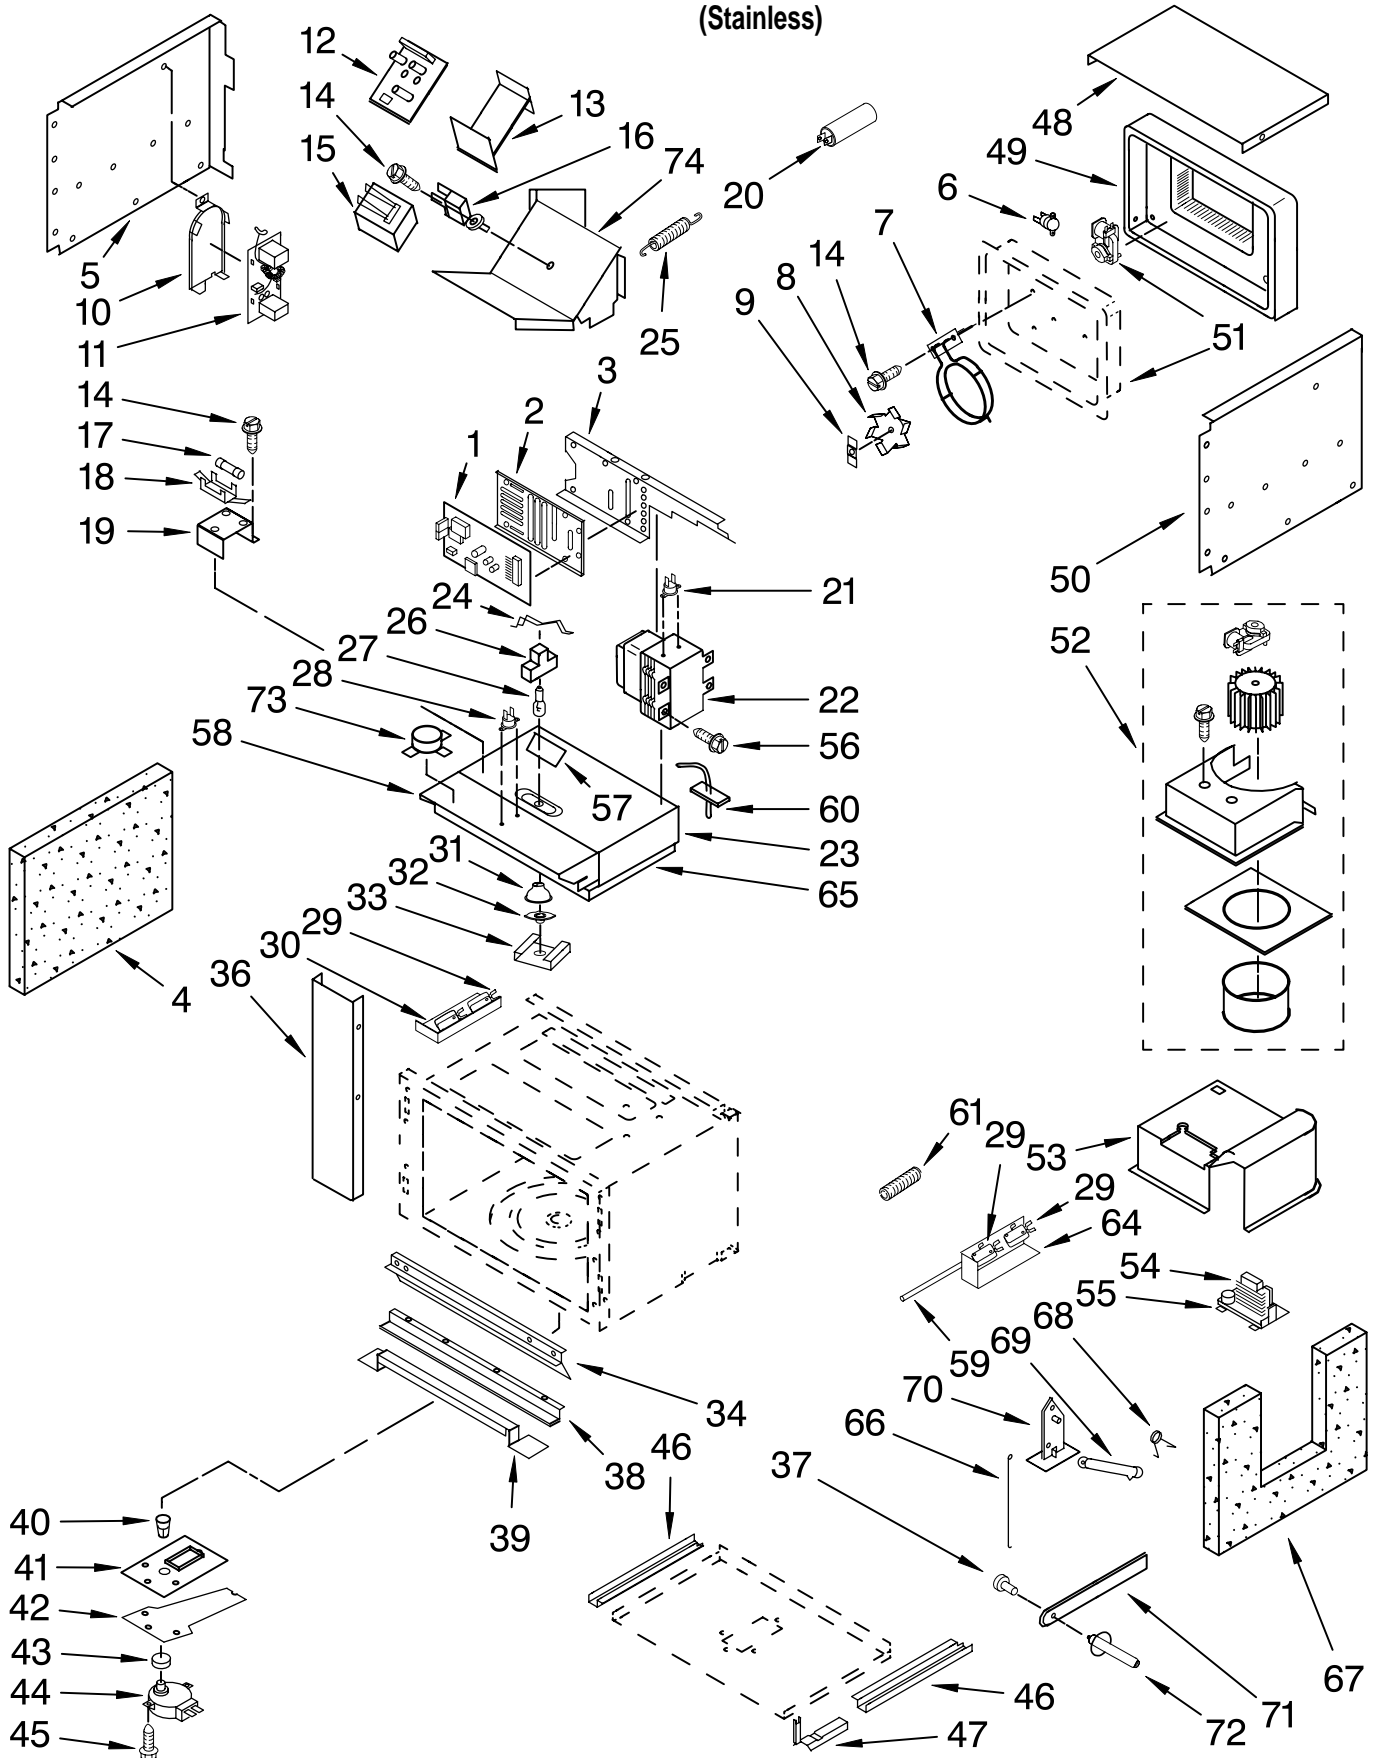

CABINET AND STIRRER PARTS

For Models: KBHS179SSS00
(Stainless)

FOR ORDERING INFORMATION REFER TO PARTS PRICE LIST

CABINET AND STIRRER PARTS

For Models: KBHS179SSS00
(Stainless)

Illus. No.	Part No.	DESCRIPTION	Illus. No.	Part No.	DESCRIPTION	Illus. No.	Part No.	DESCRIPTION
1	W10120227	Control, Electric	24	4375319	Spring, Lamp	46	8205707	Support
2	8205669	Support	25	8205685	Spring	47	W10120478	Hinge, Door
3	W10130892	Plate, Air	26	8205658	Housing, Lamp	48	W10130903	Cover, Plate
4	W10130901	Insulation, Side Left	27	4375348	Lamp	49	W10130904	Cover, Rear
5	W10120471	Cover, Side Left	28	W10120222	Thermostat	50	8205680	Cover, Side Right
6	W10120223	Thermostat	29	W10131248	Switch	51	W10120221	Convection, Motor Assmibly
7	W10120224	Element, Convection	30	8205683	Holder, Switch	52	8205721	Blower Assembly
8	4375418	Fan	31	4375320	Reflector	53	W10130907	Cover, Inverter
9	W10120233	Nut, Speed	32	4375318	Lens, Lamp	54	W10120229	Inverter
10	W10130891	Holder	33	W10120231	Clip, Spring	55	W10130906	Holder, Inverter
11	W10120220	Noise Filter	34	W10120476	Top Vent Trim, Side	56	W10130890	Screw
12	W10120228	Control, Electric Converter	36	W10120472	Right	57	W10130908	Baffle, Air
13	W10130909	Bracket, Support		W10120474	Left	58	W10130899	Plate, Air
14	W10131249	Screw	37	W10120469	Bushing	59	W10120235	Rod, Release
15	8205692	Transformer	38	W10130905	Bracket, Support	60	W10120225	Sensor
16	4375427	Actuator	39	8205708	Bracket, Support	61	8205685	Spring
17	4375321	Fuse	40	8205682	Shaft, Turntable Turntable	64	8205683	Interlock
18	4375231	Block, Fuse	41	8205681	Cover, Motor Turntable	65	W10130900	Insulation
19	W10130897	Bracket, Support	42	W10120234	Cover	66	8205704	Spring
20	8205653	Filter, Noise	43	4375252	Gasket, Shaft	67	W10130902	Insulation
21	8205654	Thermostat	44	8205655	Motor, Turntable	68	8205689	Spring
22	W10120113	Magnetron	45	4375202	Screw	69	8205688	Arm
23	W10130895	Plate, Air				70	8205686	Support
						71	W10120236	Arm
						72	W10120470	Pin, Damper
						73	8205690	Sensor
						74	W10130898	Duct, Magnetron

FOR ORDERING INFORMATION REFER TO PARTS PRICE LIST