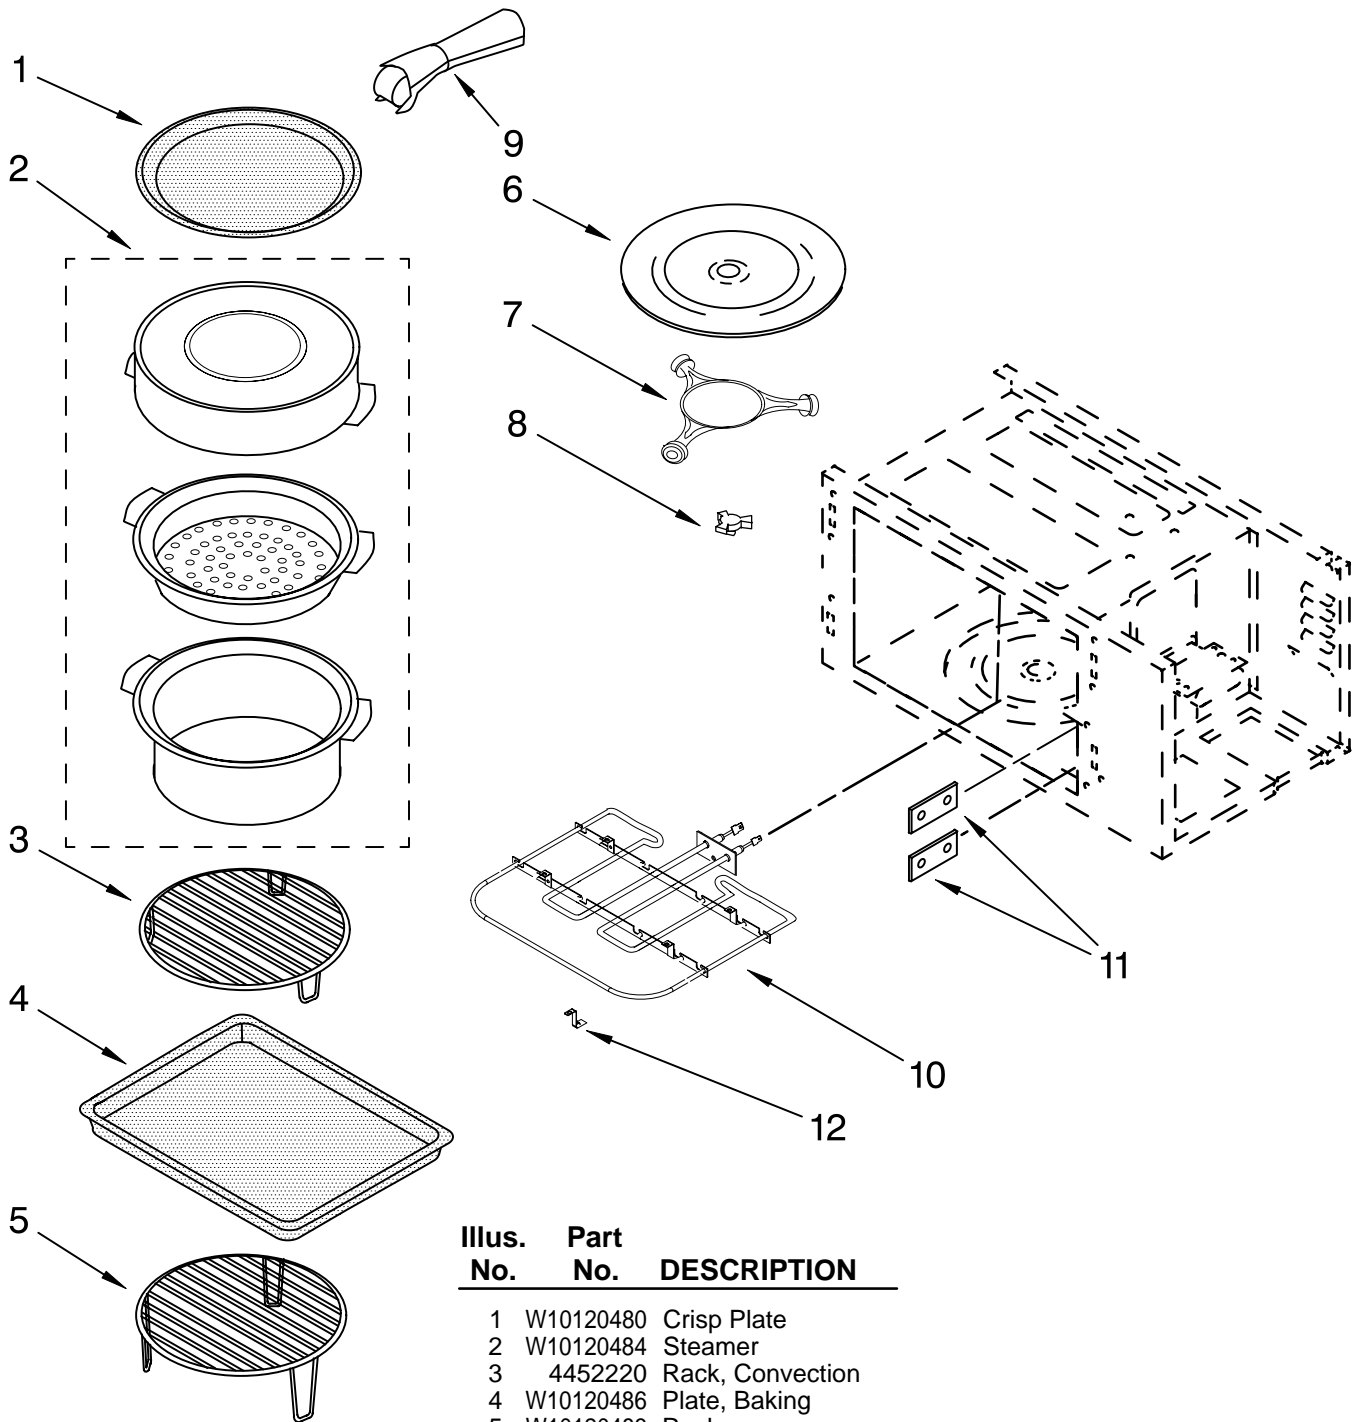

INTERNAL MICROWAVE PARTS

For Models: KBHS179SSS00
(Stainless)

Illus. No.	Part No.	DESCRIPTION

1	W10120480	Crisp Plate
2	W10120484	Steamer
3	4452220	Rack, Convection
4	W10120486	Plate, Baking
5	W10120483	Rack
6	8205676	Turntable
7	8205678	Ring
8	8205677	Drive, Turn Table
9	W10120481	Handle, Pan
10	W10120226	Grill Heater
11	W10120230	Cover, Plates (2)
12	W10120232	Bracket, Mounting

FOR ORDERING INFORMATION REFER TO PARTS PRICE LIST