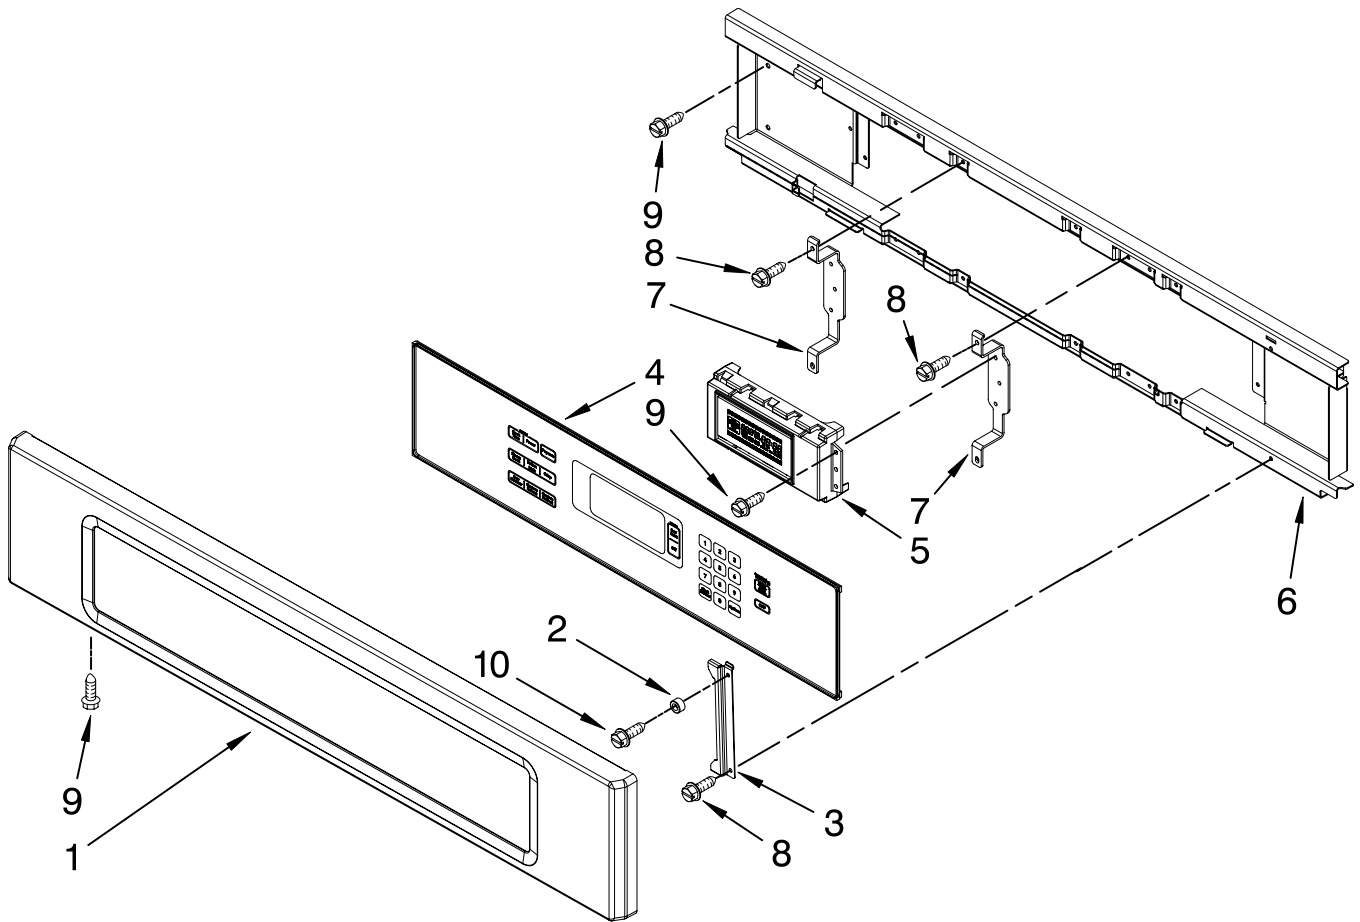

CONTROL PANEL PARTS

For Models: KBHS179SSS00
(Stainless)

Illus. No.	Part No.	DESCRIPTION
1	8303717SS	Panel, Control
2	9760749	Bumper, Door
3	8303797	Bracket, Glass Touch
4	8304334	Keyboard, Glass Touch
5	W10118736	User Interface
6	8303720	Backer, Control
7	8303887	Bracket, Enclosure
8	4449154	Screw
9	3400805	Screw
10	4449809	Screw

FOR ORDERING INFORMATION REFER TO PARTS PRICE LIST