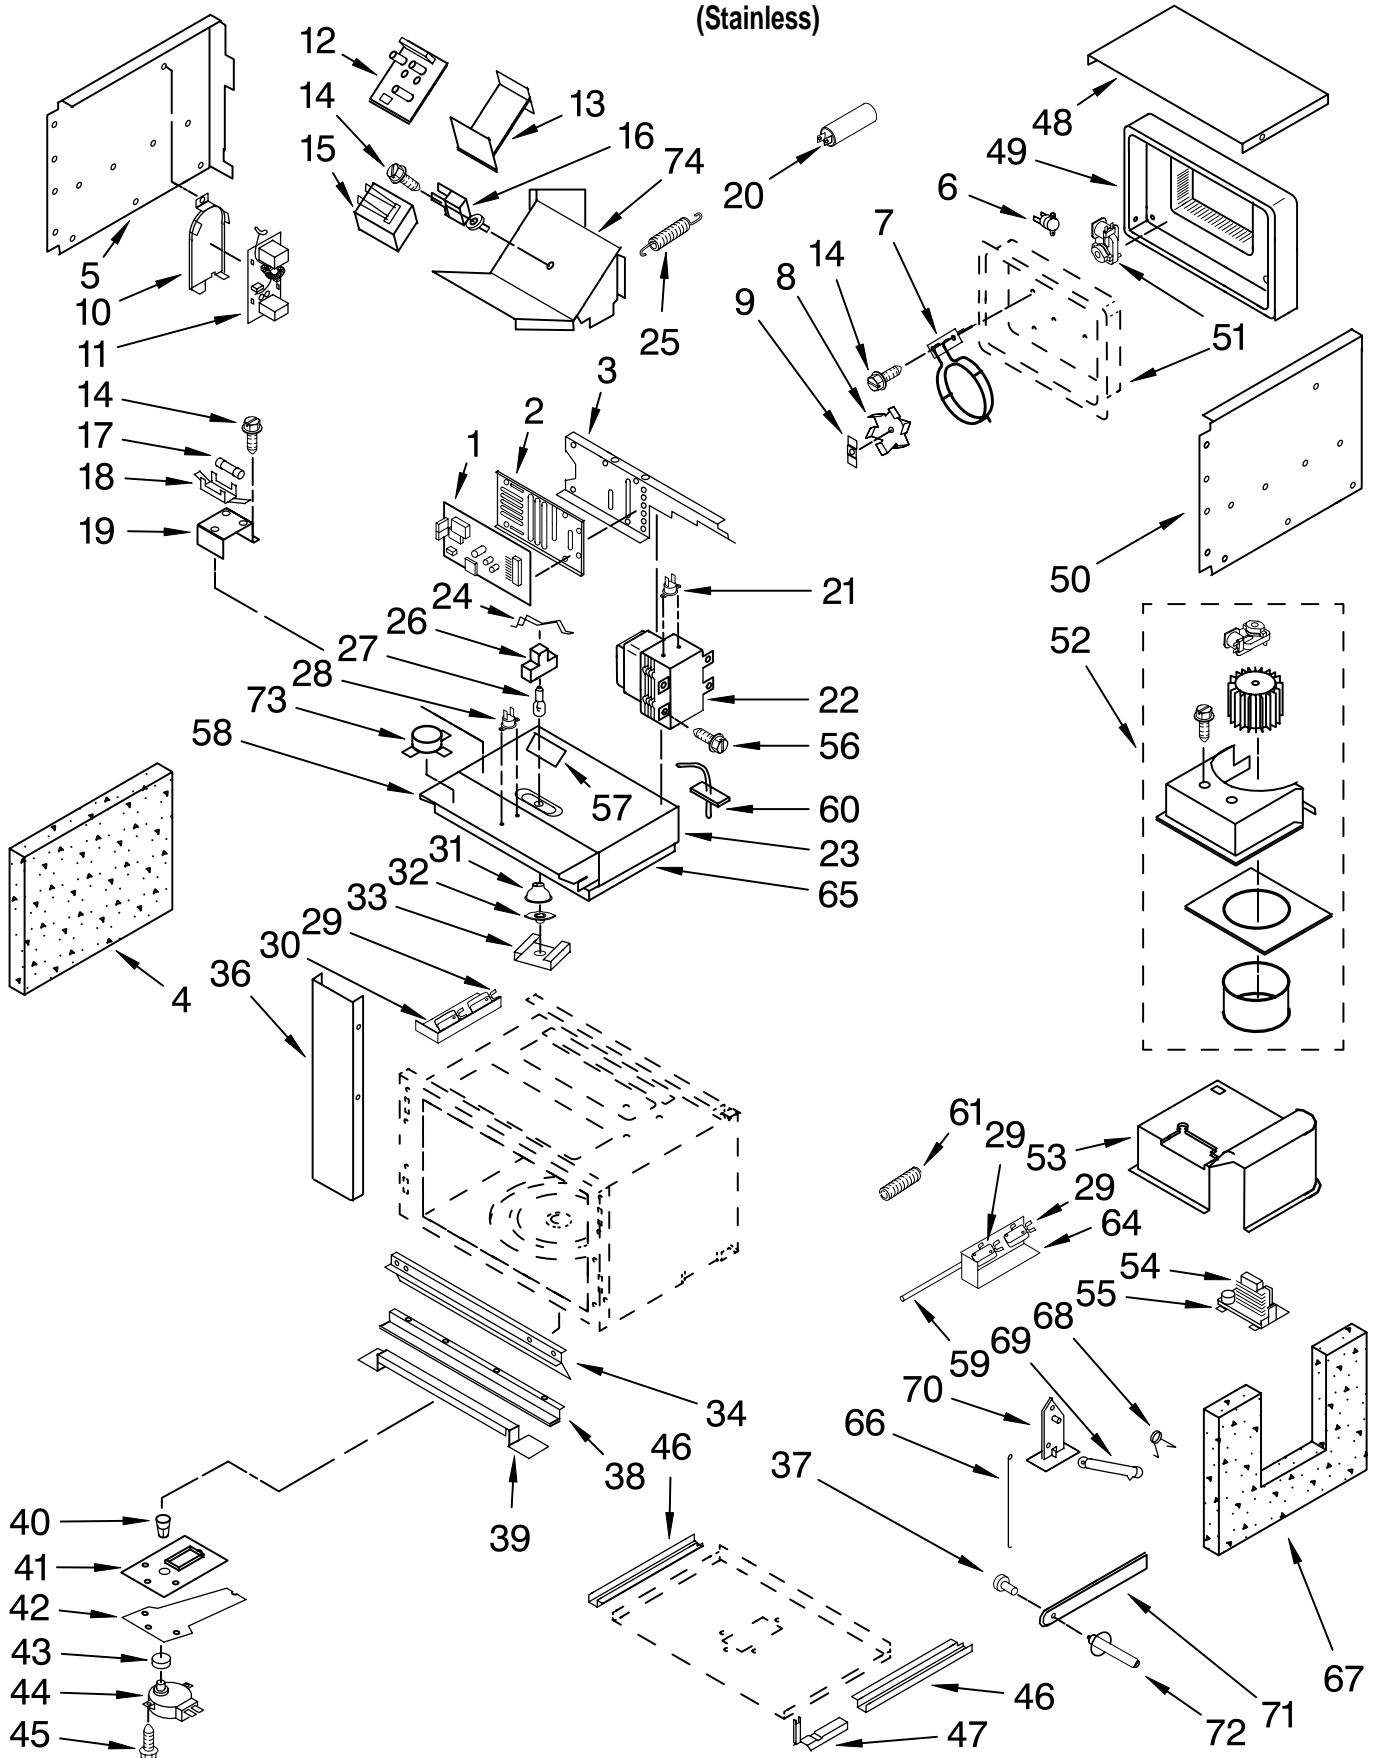

FOR ORDERING INFORMATION REFER TO PARTS PRICE LIST

OVEN PARTS

For Models: KBHS179SSS03
(Stainless)

Illus. No.	Part No.	DESCRIPTION
1		Literature Parts
	8304424	Installation Instructions
	W10162181	Use & Care Guide Tech Sheet
	8304418	English
	8304419	French
	8304375	Easy Set Guide Safer Cooking Tips
	3191638	English
	9759133	French
2	4448444	Grommet, Mounting Rail
3	8304570	Support, Microwave Module
4		Rail, Mounting Side
	8304621BL	Right
	8304622BL	Left
5		Side, Chassis
	8304546	Right
	8303539	Left
6	8304217	Base, Chassis
7	W10165448	Trim, Bottom
8	8304509	Chassis, Back
9	9760213	Transformer, Microwave UI
10	3400832	Screw
11	4449809	Screw
12	8285593	Connector Cover
13	8303802	Cover, Top
14	8303538	Channel, Rear
15	3400893	Screw

FOR ORDERING INFORMATION REFER TO PARTS PRICE LIST

CONTROL PANEL PARTS

For Models: KBHS179SSS03
(Stainless)

Illus. No.	Part No.	DESCRIPTION
1	W10165446	Panel, Control
2	9760749	Bumper, Door
3	W10169348	Bracket, Glass Touch
4	8304334	Keyboard, Glass Touch
5	W10118736	User Interface
6	8303720	Backer, Control
7	8303887	Bracket, Enclosure
8	4449154	Screw
9	3400805	Screw
10	4449809	Screw

FOR ORDERING INFORMATION REFER TO PARTS PRICE LIST

MICROWAVE DOOR PARTS

For Models: KBHS179SSS03
(Stainless)

Illus. No.	Part No.	DESCRIPTION
------------	----------	-------------

1	8304588BL	Button, Plug (2)
2	W10143304	Screw
3	W10165442	Door, Microwave
4	4449154	Screw (4)
5	8303033	Bracket, Handle
6	8304455	Glass Assembly
7	8303775SS	Handle, Door
8	8304603SS	Badge
9	W10143304	Screw

FOR ORDERING INFORMATION REFER TO PARTS PRICE LIST

CABINET AND STIRRER PARTS

For Models: KBHS179SSS03
(Stainless)

FOR ORDERING INFORMATION REFER TO PARTS PRICE LIST

CABINET AND STIRRER PARTS

For Models: KBHS179SSS03
(Stainless)