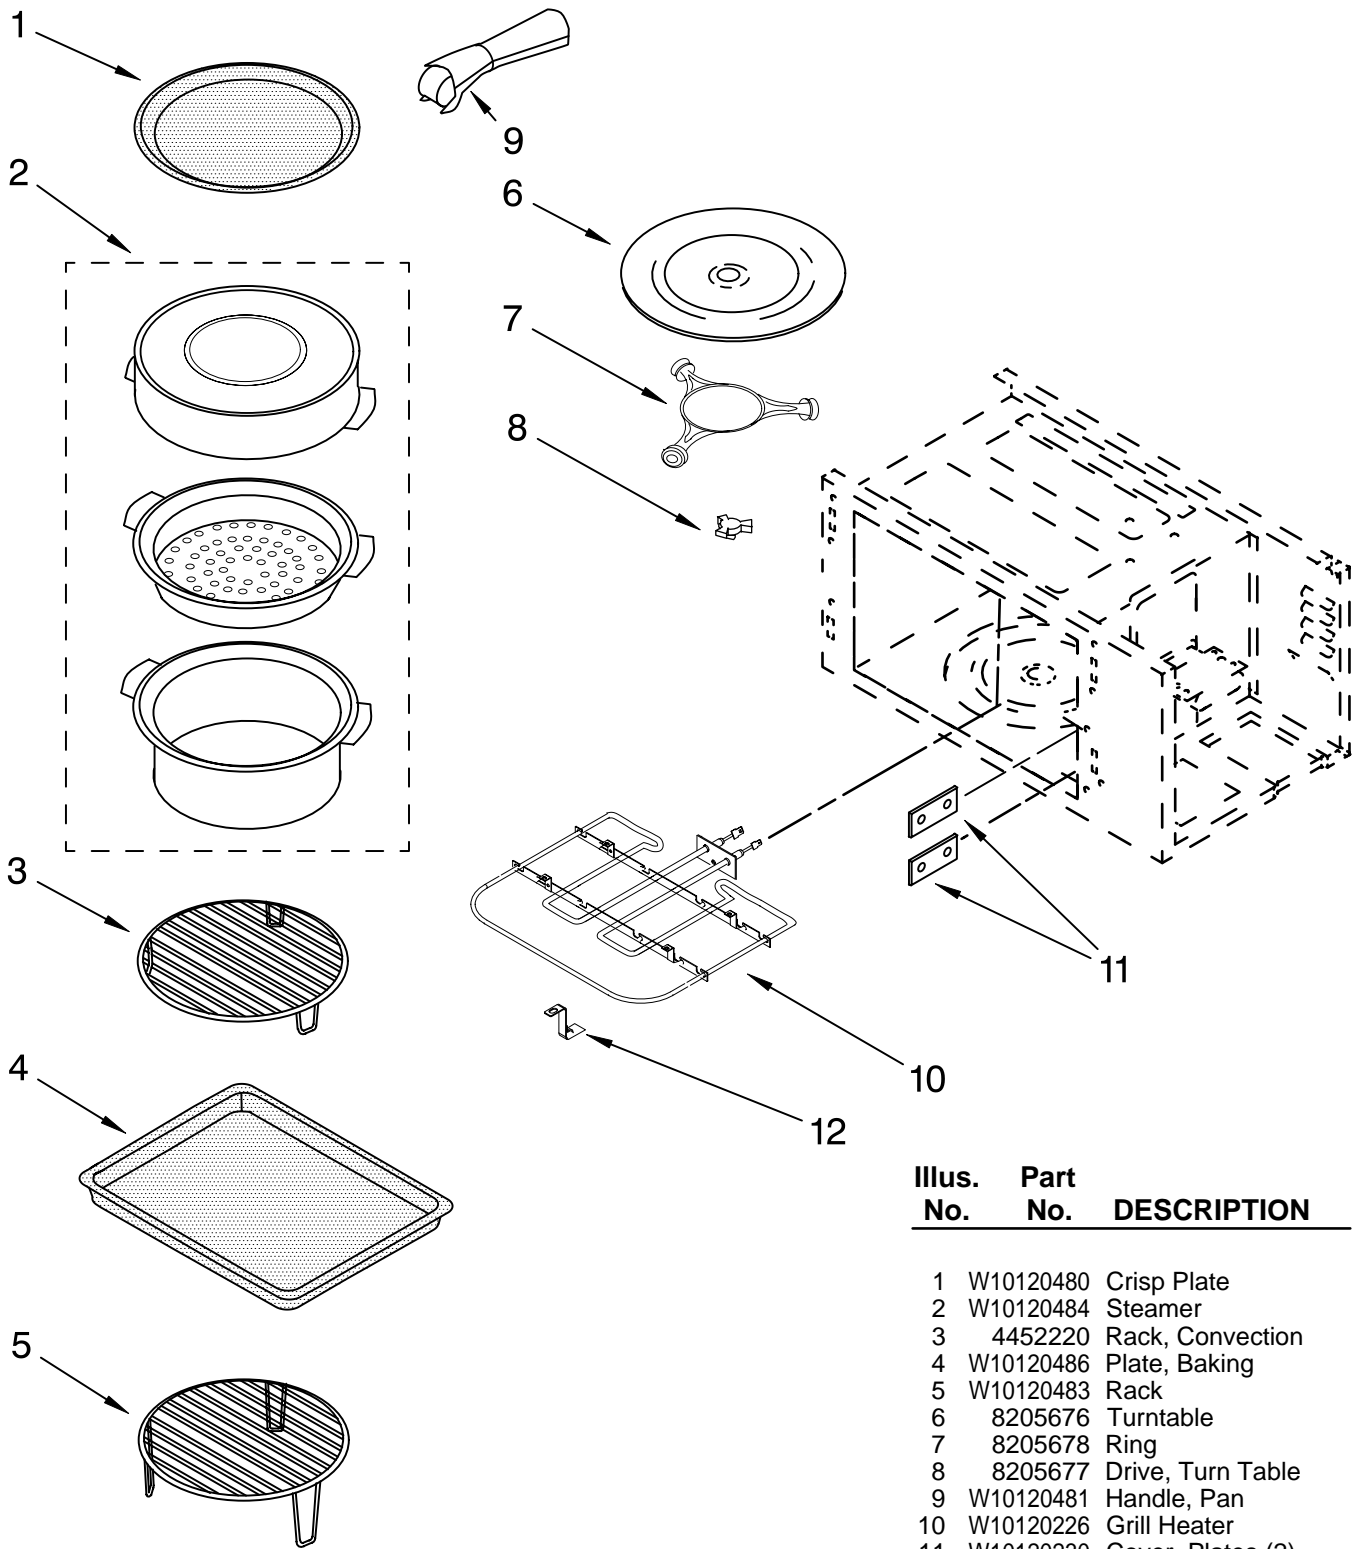

INTERNAL MICROWAVE PARTS

For Models: KBHS179SSS03
(Stainless)

Illus. No.	Part No.	DESCRIPTION

1	W10120480	Crisp Plate
2	W10120484	Steamer
3	4452220	Rack, Convection
4	W10120486	Plate, Baking
5	W10120483	Rack
6	8205676	Turntable
7	8205678	Ring
8	8205677	Drive, Turn Table
9	W10120481	Handle, Pan
10	W10120226	Grill Heater
11	W10120230	Cover, Plates (2)
12	W10120232	Bracket, Mounting

FOR ORDERING INFORMATION REFER TO PARTS PRICE LIST