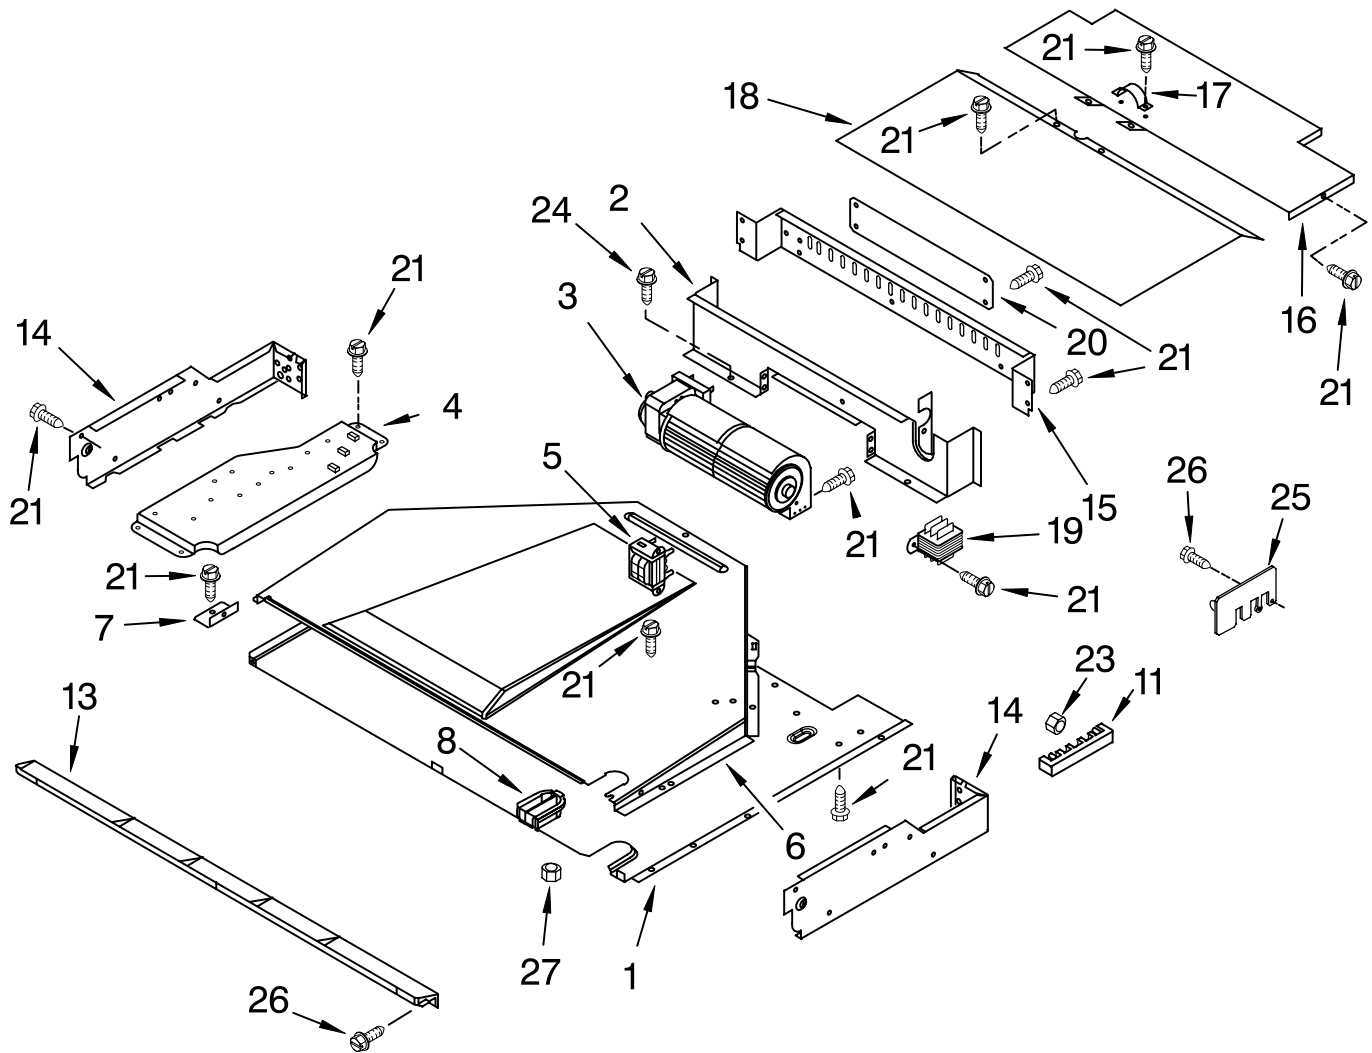

TOP VENTING PARTS

For Models: KBMC147HBL05, KBMC147HWH05, KBMC147HBT05, KBMC147HSS05
(BLACK) (WHITE) (BISCUIT) (STAINLESS)

Illus. No.	Part No.	DESCRIPTION
1	4450377	Cover, Top
2	4448935	Baffle, Blower
3	4450920	Blower
4	4451789	Plate, Mounting
5	6610122	Transformer, (Lights)
6	8303844	Exhaust Duct
7	4450027	Bracket, Duct
8	4449964	Grommet
11	4449868	Block, Terminal

Illus. No.	Part No.	DESCRIPTION
13	4456144	Vent-Cntrl Panel
14		Side, Control Top
	4451597	Right
	4451598	Left
15	4452244	Back, Control
16	4450550	Cover, Top Rear
17	4448664	Clamp
18	4452366	Cover, Top Front

Illus. No.	Part No.	DESCRIPTION
19	4455038	Transformer-Cntrl Control
20	4452247	Cover, Plate
21	4449809	Screw
23	112432	Nut
24	1180485	Screw
25	4451934	Suppressor
26	3400080	Screw
27	4450118	Nut

FOR ORDERING INFORMATION REFER TO PARTS PRICE LIST