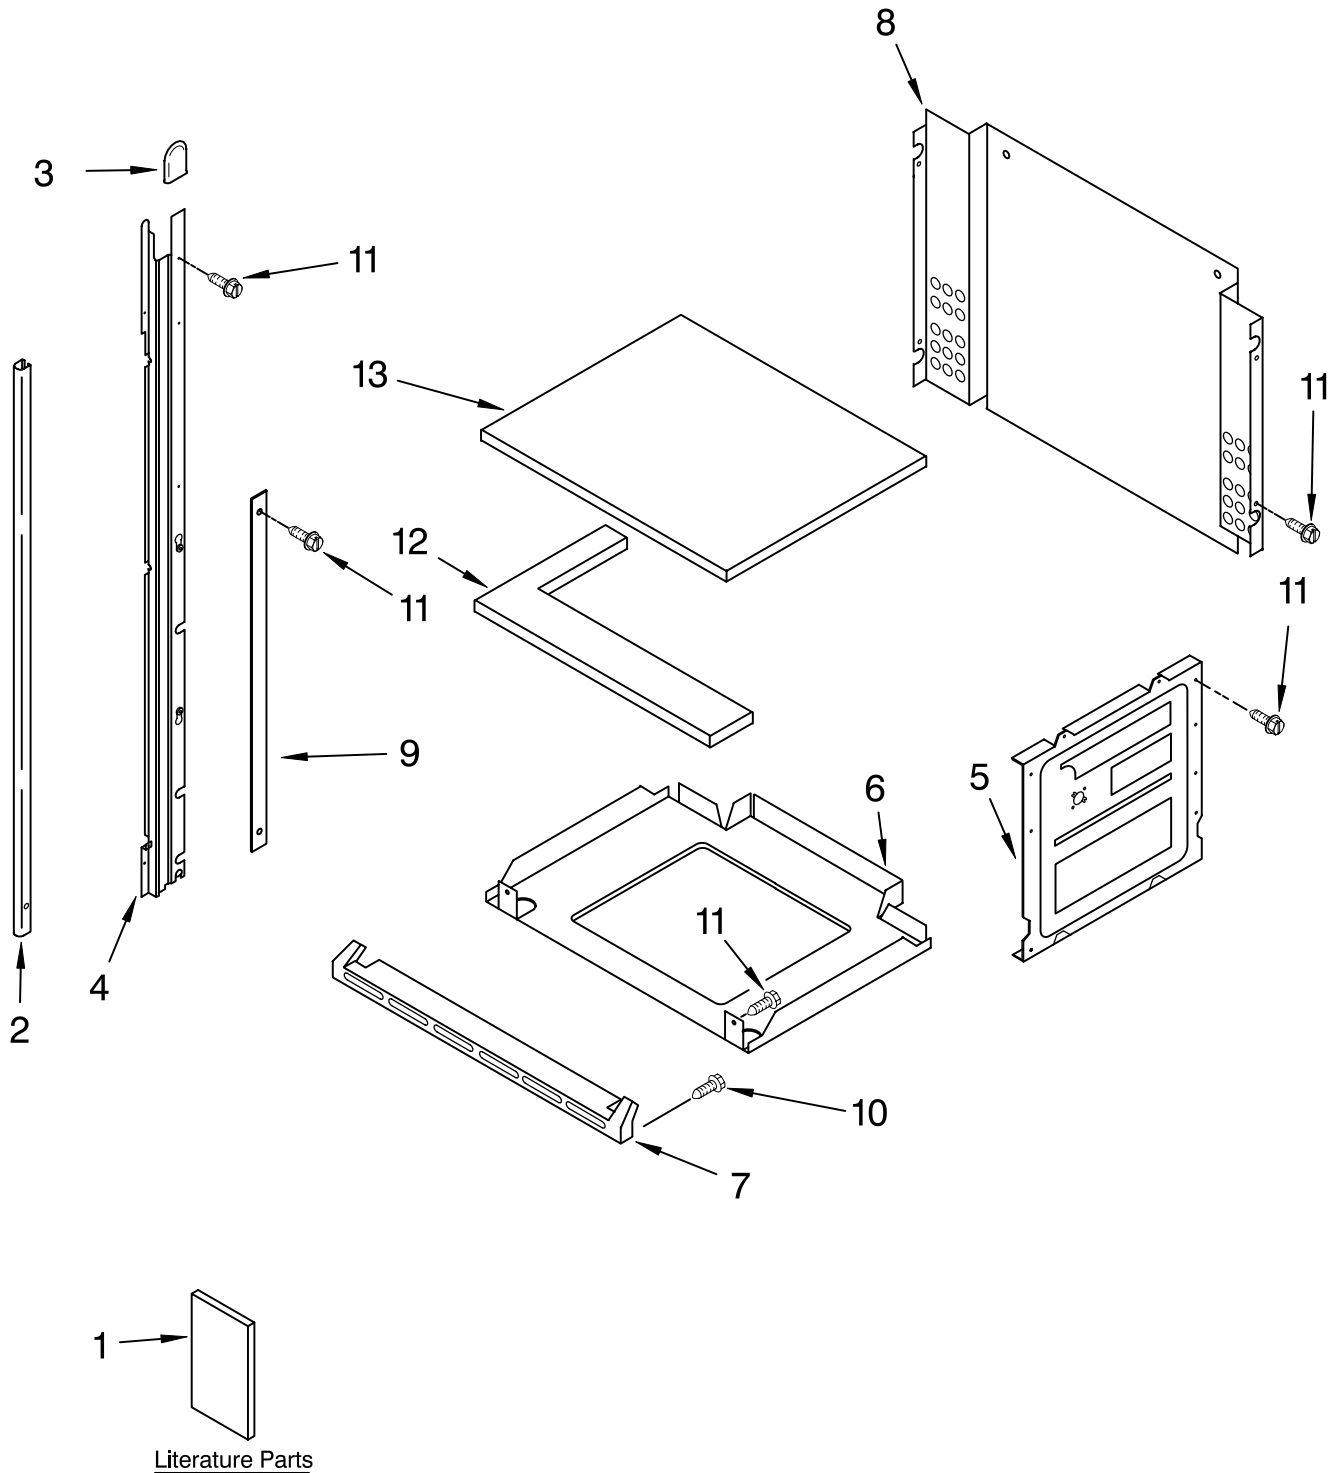

For Models: KBMC147HBL05, KBMC147HWH05, KBMC147HBT05, KBMC147HSS05
(BLACK) (WHITE) (BISCUIT) (STAINLESS)

FOR ORDERING INFORMATION REFER TO PARTS PRICE LIST