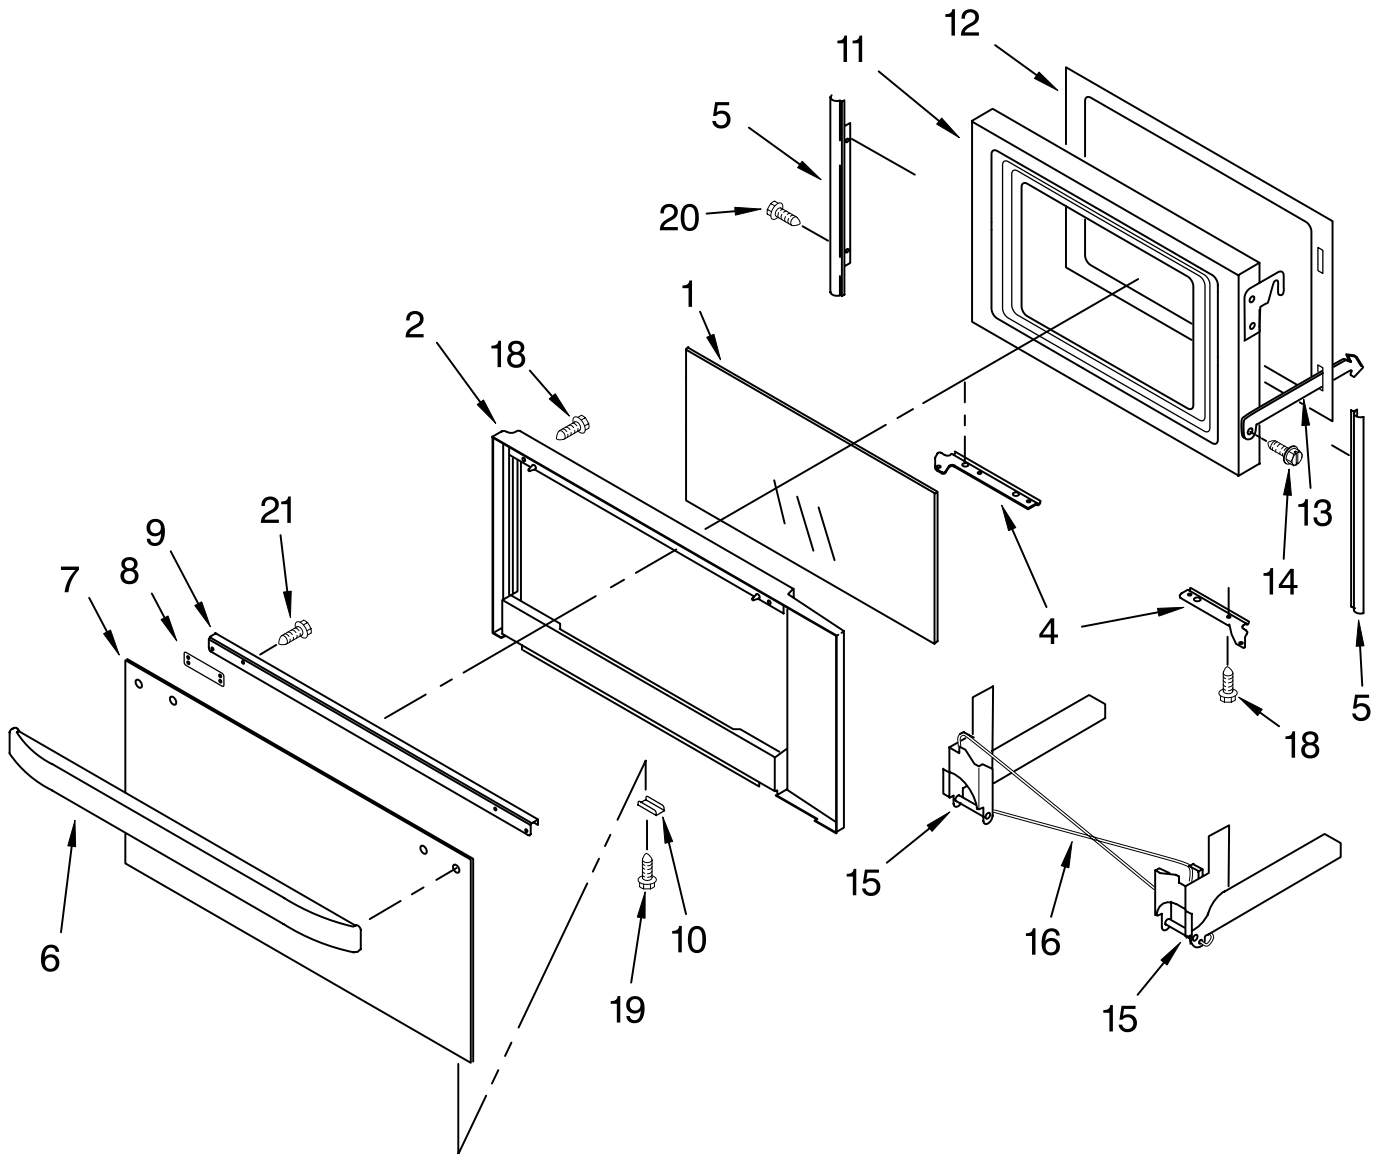

MICROWAVE DOOR PARTS

For Models: KBMC147HBL05, KBMC147HWH05, KBMC147HBT05, KBMC147HSS05
(BLACK) (WHITE) (BISCUIT) (STAINLESS)

Illus. No.	Part No.	DESCRIPTION
1	4448937	Glass, Middle
2	8303555	Frame, Door
4	4449141	Bracket, Mounting Right Side
	4449142	Left Side
5	4449083	Filler, Side Right Side
	4449086	Left Side
6	4452500	Handle, Door Black
	4452501	White
	4452870	Biscuit
	4452087	Stainless

Illus. No.	Part No.	DESCRIPTION
7	4452210	Black Glass, Outer
	4452788	White
	4452994	Biscuit
	4452258	Stainless
8	4451055	Spacer (Stainless)
9	4452330	Bracket, Handle
10	4450863	Black Retainer, Glass-Clip
	4450864	White
	4452119	Biscuit
	4451432	Stainless
11	4375339	Door, Plate

Illus. No.	Part No.	DESCRIPTION
12	4375414	Frame, Inner
13	4375330	Strap, Door
14	4375313	Screw
15	4375323	Hinge, Door Left
	4375324	Right
16	4451008	Spring, Torsion BI/Wh/Bt Model
	4452398	Stainless Model
18	4449809	Screw
19	4449040	Screw
20	4450038	Screw
21	4451040	Screw BI/Wh/Bt Model
	3196184	Stainless Model

FOR ORDERING INFORMATION REFER TO PARTS PRICE LIST