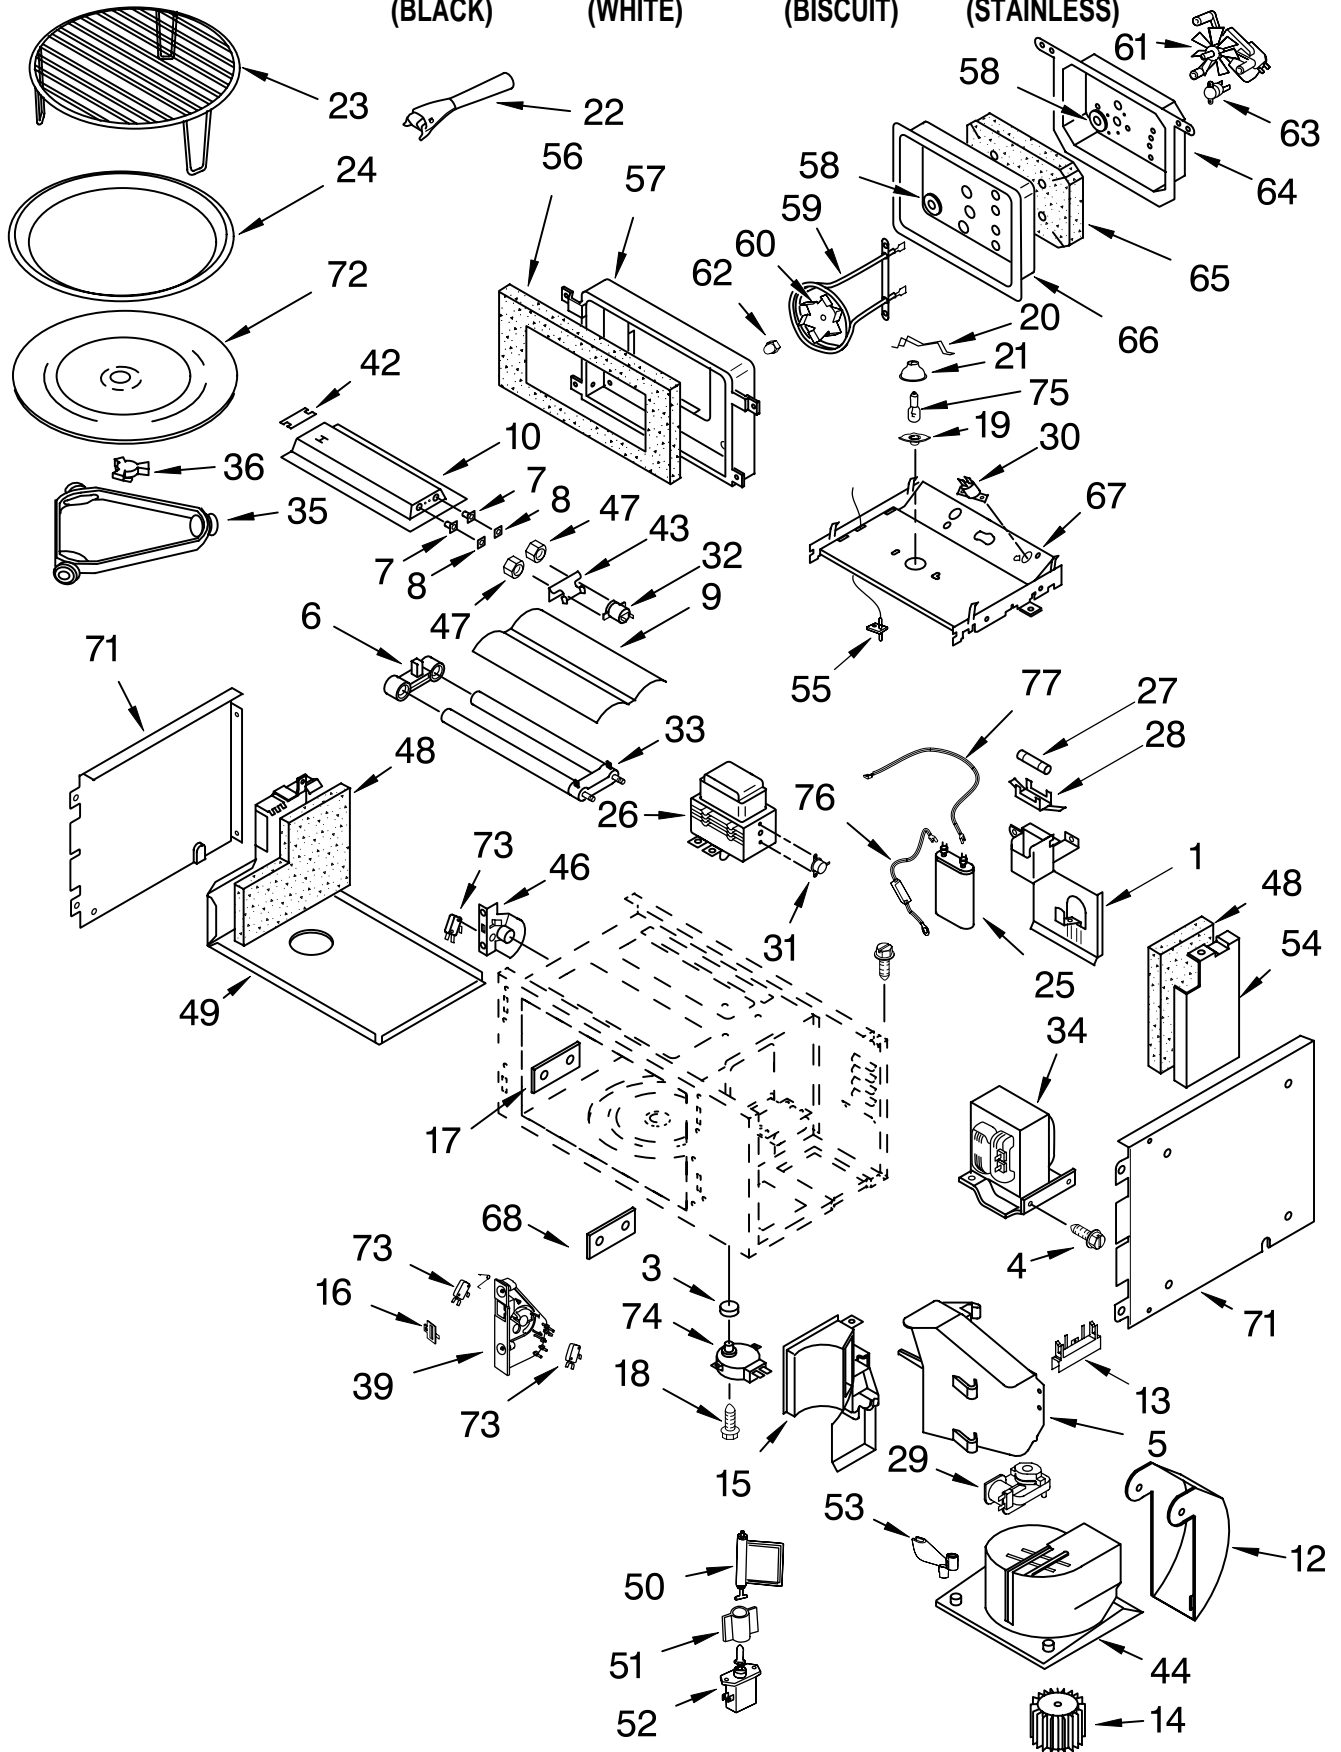

CABINET AND STIRRER PARTS

For Models: KBMC147HBL05, KBMC147HWH05, KBMC147HBT05, KBMC147HSS05
(BLACK) (WHITE) (BISCUIT) (STAINLESS)

FOR ORDERING INFORMATION REFER TO PARTS PRICE LIST

CABINET AND STIRRER PARTS

For Models: KBMC147HBL05, KBMC147HWH05, KBMC147HBT05, KBMC147HSS05
(BLACK) (WHITE) (BISCUIT) (STAINLESS)

Illus. No.	Part No.	DESCRIPTION	Illus. No.	Part No.	DESCRIPTION	Illus. No.	Part No.	DESCRIPTION
1	4375437	Bracket, Capacitor	28	4375231	Block, Fuse	53	4375426	Air Bleed
3	4375252	Rubber Ring	29	4375278	Motor, Blower	54	4375439	Shield, Heat Right
4	4375038	Screw	30	4375279	Thermostat	55	4375422	Sensor, Temp.
5	4375314	Air Duct, Magnetron	31	4375423	Thermostat	56	4375420	Insulation
6	4375253	Support, Tube	32	4375281	Thermostat	57	4375419	Duct, Heater
7	4375421	Plug, Ceramic	33	4375408	Q Tube Assembly	58	4375416	Washer
8	4375255	Bushing	34	4375438	Transformer	59	4375417	Element, Heater
9	4375256	Reflector	35	4375406	Ring, Turntable	60	4375418	Fan
10	4375257	Chamber, Reflector	36	4375407	Shaft, Turntable	61	4375429	Motor, Fan
12	4375450	Duct, Inlet	39		Bracket, Hinge	62		Left-Threaded Nut Serviced With Motor Item 61
13	4375316	Insulation, Switch		4375412	Left			
14	4375322	Fan Wheel		4375413	Right			
15	4375317	Duct, Air	42	4375331	Plate, Grill	63	4375430	Thermostat
16	4375415	Block, Slide	43	4375332	Bracket	64	4375431	Shield, Heat
17	4375248	Cover Plate, Upper	44	4375441	Fan Cap	65	4375432	Insulation
18	4375251	Screw	46		Switch Holder	66	4375433	Chamber, Heat
19	4375318	Lens, Lamp		4375412	Left	67	4375437	Isolation Plate
20	4375319	Spring		4375413	Right	68	4375338	Cover Plate
21	4375320	Reflector	47	4375258	Nut	71		Side Plate
22	4393900	Pan Handle	48		Insulation		4375341	Left
23	4452220	Rack		4375409	Left Side		4375342	Right
24	4393536	Crisp Plate		4375410	Right Side	72	4455915	Turntable
25	4375436	Capacitor	49	4375411	Plate, Side Bottom	73	4375346	Switch
26	4375424	Magnetron		4375425	Valve	74	4375278	Motor, Turntable
27	4375321	Fuse	50	4375428	Screw To Valve	75	4375348	Lamp
			51	4375427	Thermoactuator	76	4375349	Rectifier
			52			77	4375435	Cable

FOR ORDERING INFORMATION REFER TO PARTS PRICE LIST