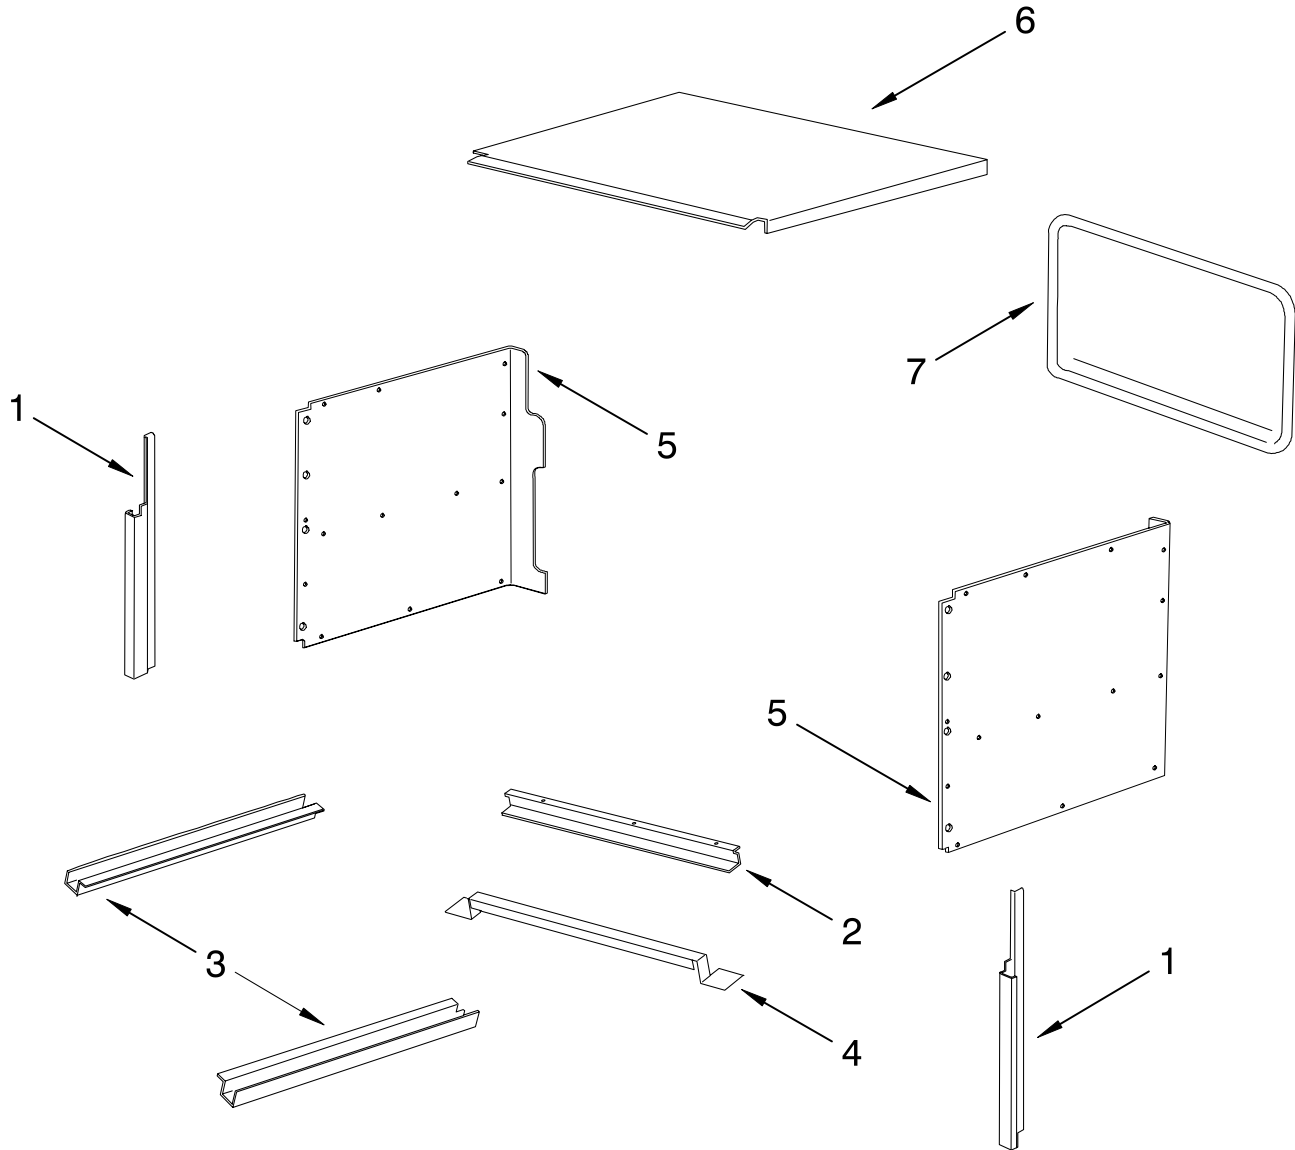

CABINET PARTS

For Models: KBMS1454RBL0, KBMS1454RWH0, KBMS1454RBT0, KBMS1454RSS0
(BLACK) (WHITE) (BISCUIT) (STAINLESS)

Illus. No.	Part No.	DESCRIPTION
1		Trim, Side
	8205715	RH Black
	8205718	RH White
	8205717	RH Biscuit
	8205716	RH Stainless
	8205712	LH Black
	8205711	LH White
	8205714	LH Biscuit
	8205713	LH Stainless

Illus. No.	Part No.	DESCRIPTION
2	8205720	Trim, Bottom
3	8205707	Support, Bottom
4	8205708	Bracket, Bottom

Illus. No.	Part No.	DESCRIPTION
5		Chassis, Side
	8205674	Left
	8205680	Right
6	8205709	Top Plate
7	8205710	Back, Cover

FOR ORDERING INFORMATION REFER TO PARTS PRICE LIST