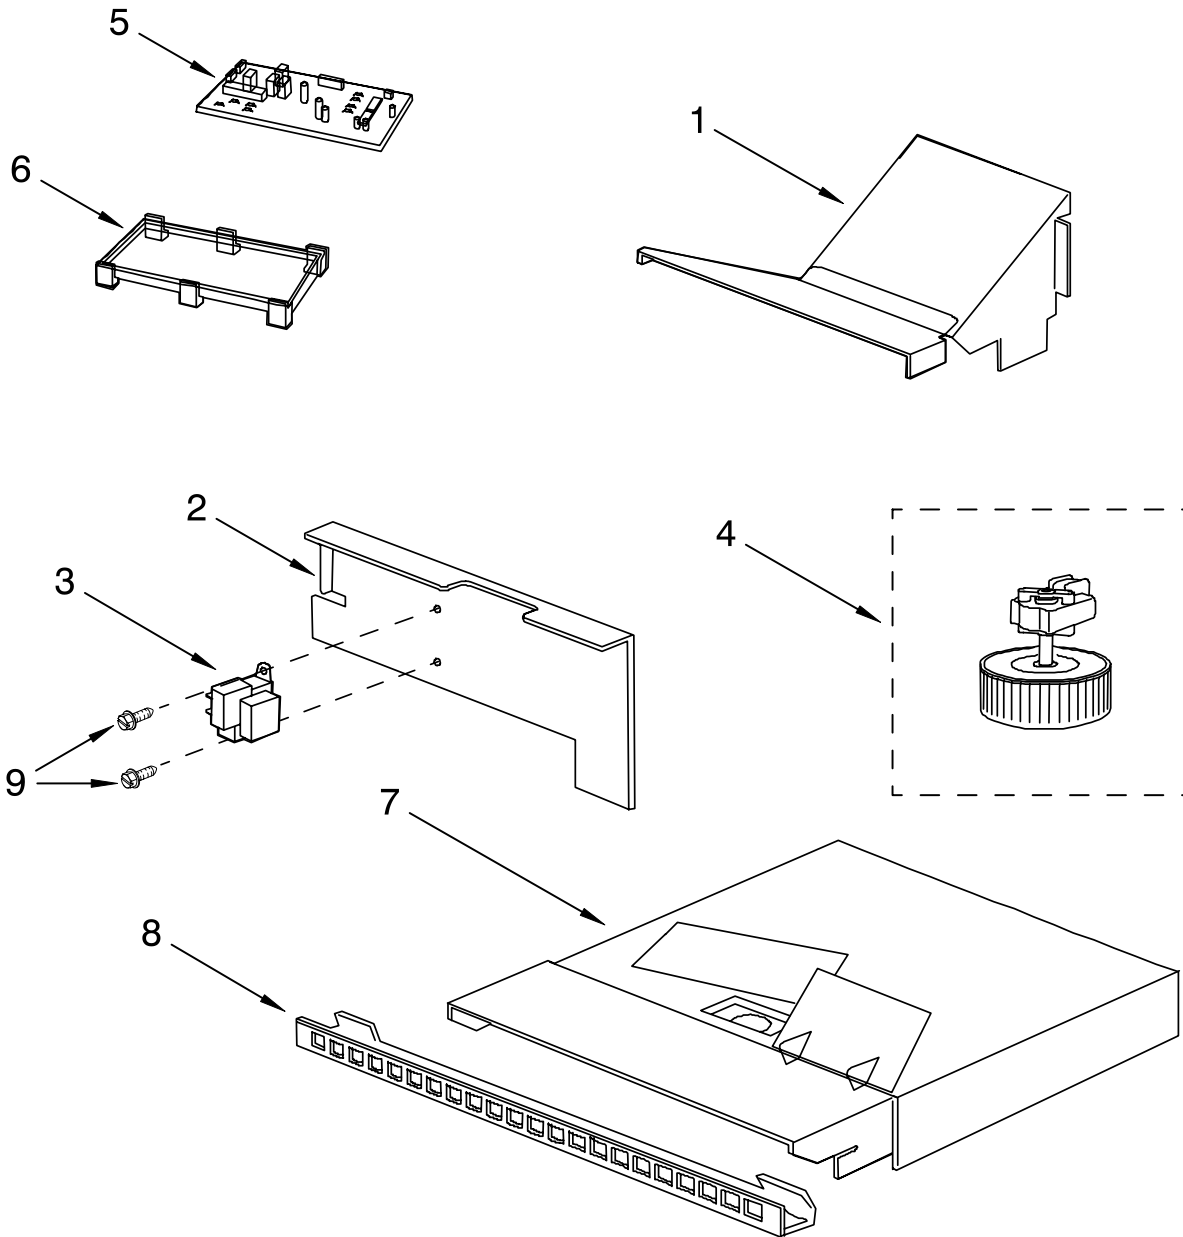

TOP VENTING PARTS

For Models: KBMS1454RBL0, KBMS1454RWH0, KBMS1454RBT0, KBMS1454RSS0
(BLACK) (WHITE) (BISCUIT) (STAINLESS)

Illus. No.	Part No.	DESCRIPTION
1	8205706	Air Duct
2	8205740	Air Guide
3	8205692	Transformer, Lamp
4	8205721	Motor, Fan Assy
5	8205664	Control, Electronic
6	8205669	Holder, Control
7	8205705	Top Chassis
8	8205719	Vent, Control Panel
9	4357202	Screw

FOR ORDERING INFORMATION REFER TO PARTS PRICE LIST