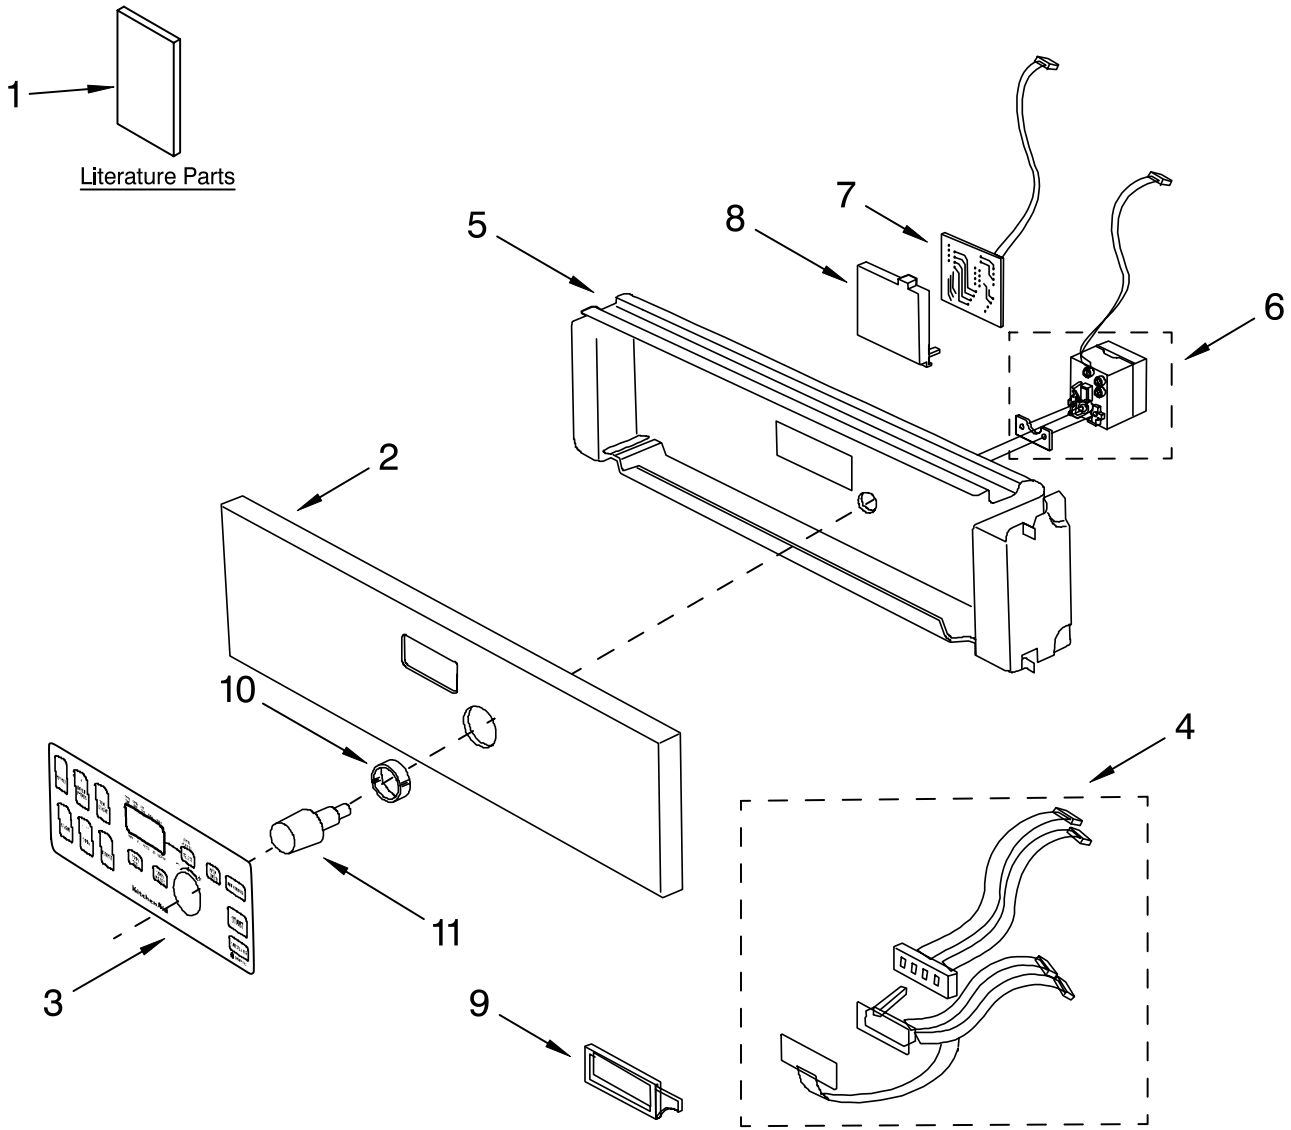

KitchenAid® CONTROL PARTS

BUILT-IN MICROWAVE

For Models: KBMS1454RBL0, KBMS1454RWH0, KBMS1454RBT0, KBMS1454RSS0
 (BLACK) (WHITE) (BISCUIT) (STAINLESS)

Illus. No.	Part No.	DESCRIPTION
1	8205303	Literature Parts Installation Instructions
	8205301	Use & Care Guide
	8205305	Cook Guide Label
	8205302	Guide-Quick Reference
2	8205304	Tech Sheet
	8205725	Panel, Control Black
	8205723	White
	8205726	Biscuit
	8205724	Stainless

Illus. No.	Part No.	DESCRIPTION
10	8205727	Ring, Knob Black
	8205728	White
	8205729	Biscuit
11	8205730	Knob Black
	8205731	White
	8205732	Biscuit

FOR ORDERING INFORMATION REFER TO PARTS PRICE LIST

CABINET PARTS