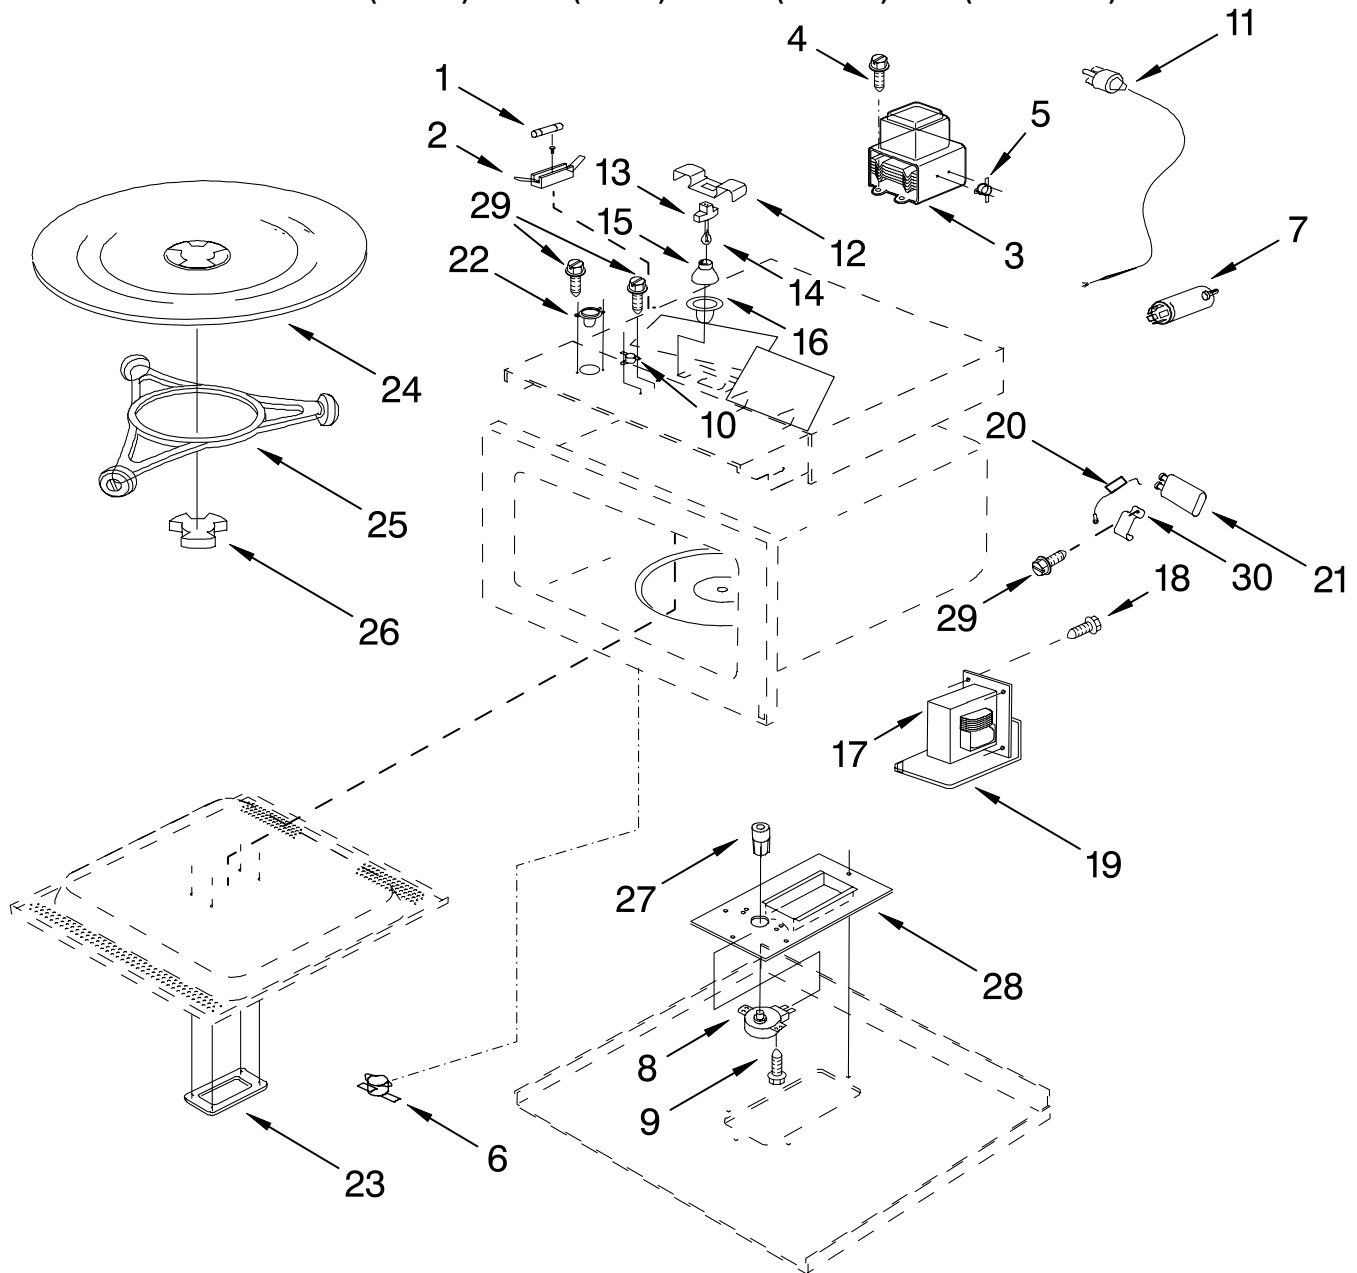

OVEN INTERIOR PARTS

For Models: KBMS1454RBL0, KBMS1454RWH0, KBMS1454RBT0, KBMS1454RSS0
(BLACK) (WHITE) (BISCUIT) (STAINLESS)

Illus. No.	Part No.	DESCRIPTION

1	4375321	Fuse
2	8205670	Fuse Holder
3	8205650	Magnetron
4	8205651	Screw
5	8205652	Thermostat
6	8205654	Thermostat
7	8205653	Mains Filter
8	8205655	Turntable Motor
9	8205656	Screw

Illus. No.	Part No.	DESCRIPTION

10	8205659	Thermostat, Cavity
11	8205660	Power cord
12	8205679	Spring, Lamp Holder
13	8205658	Socket, Lamp
14	4375348	Lamp
15	4375320	Reflector
16	4375318	Lens, Lamp
17	8205671	Transformer
18	8205672	Screw

Illus. No.	Part No.	DESCRIPTION

19	8205673	Reducer, Humidity
20	4375349	H.V. Diode
21	8205661	H.V. Capacitor
22	8205690	Sensor, Humidity
23	8205675	Cover, Inlet
24	8205676	Turntable, Glass
25	8205678	Ring, Turntable
26	8205677	Driver, Turntable
27	8205682	Shaft, Turntable
28	8205681	Holder, Motor
29	4375202	Screw
30	8205788	Holder, Capacitor

FOR ORDERING INFORMATION REFER TO PARTS PRICE LIST