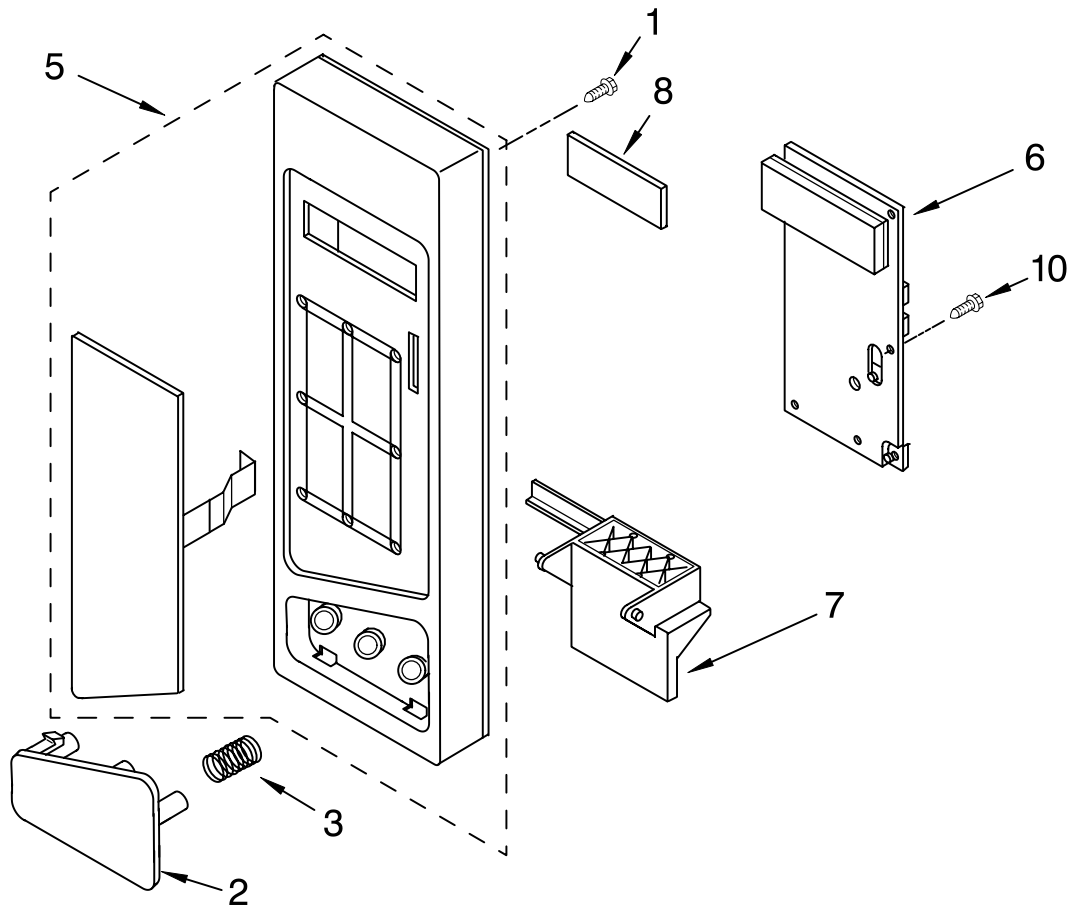

For Models: KCMS1555RWH1, KCMS1555RBL1, KCMS1555RSS1  
(White) (Black) (Stainless Steel)

Literature Parts

Illus. No.	Part No.	DESCRIPTION
1		Literature
	8205541	Use & Care Guide
	8205550	Cook Guide Label
	8205542	Tech Sheet
	8205554	Instructions, Installation (For Trim Kit)
6	8184263	Latch
7	8171918	Spring, Latch
8	8184265	Cap
10		Door Assembly
	8205804	White
	8205797	Black
	8205815	Stainless

# CONTROL PANEL PARTS

For Models: KCMS1555RWH1, KCMS1555RBL1, KCMS1555RSS1  
 (White) (Black) (Stainless Steel)

Illus. No.	Part No.	DESCRIPTION
1	4358381	Screw
2	8205806	Release Button
	8205799	White
	8205817	Black
	8205817	Stainless
3	8184272	Spring, Button
5	4359851	Control Panel
6	8205800	P.C.B Sub Assembly
7	8205805	Lever, Release
	8205798	White
	8205798	Black
	8205816	Stainless
8	8204891	Lens
10	4358883	Screw