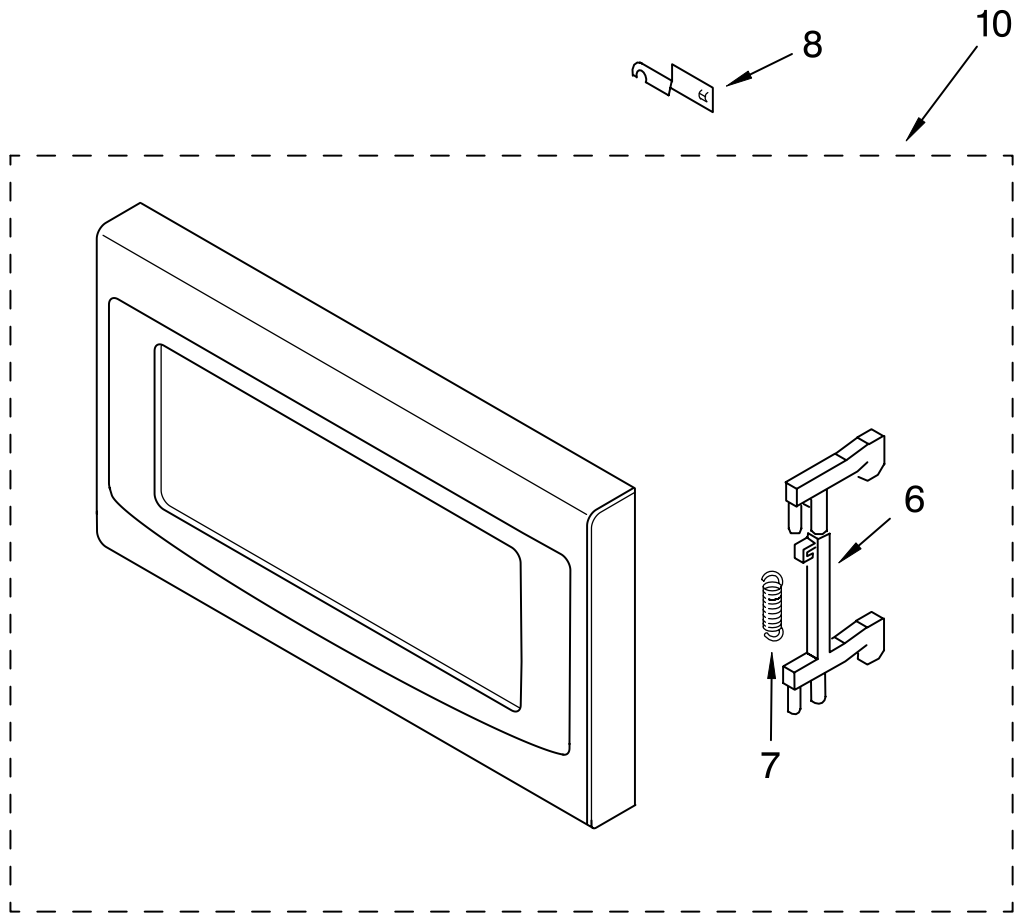

For Models: KCMS1555RWH1, KCMS1555RBL1, KCMS1555RSS1  
(White) (Black) (Stainless Steel)

Literature Parts

Illus. No.	Part No.	DESCRIPTION
1		Literature
	8205541	Use & Care Guide
	8205550	Cook Guide Label
	8205542	Tech Sheet
	8205554	Instructions, Installation (For Trim Kit)
6	8184263	Latch
7	8171918	Spring, Latch
8	8184265	Cap
10		Door Assembly
	8205804	White
	8205797	Black
	8205815	Stainless

# CONTROL PANEL PARTS

For Models: KCMS1555RWH1, KCMS1555RBL1, KCMS1555RSS1  
 (White) (Black) (Stainless Steel)

Illus. No.	Part No.	DESCRIPTION
1	4358381	Screw
2	8205806	Release Button
	8205799	White
	8205817	Black
	8205817	Stainless
3	8184272	Spring, Button
5	4359851	Control Panel
6	8205800	P.C.B Sub Assembly
7	8205805	Lever, Release
	8205798	White
	8205798	Black
	8205816	Stainless
8	8204891	Lens
10	4358883	Screw