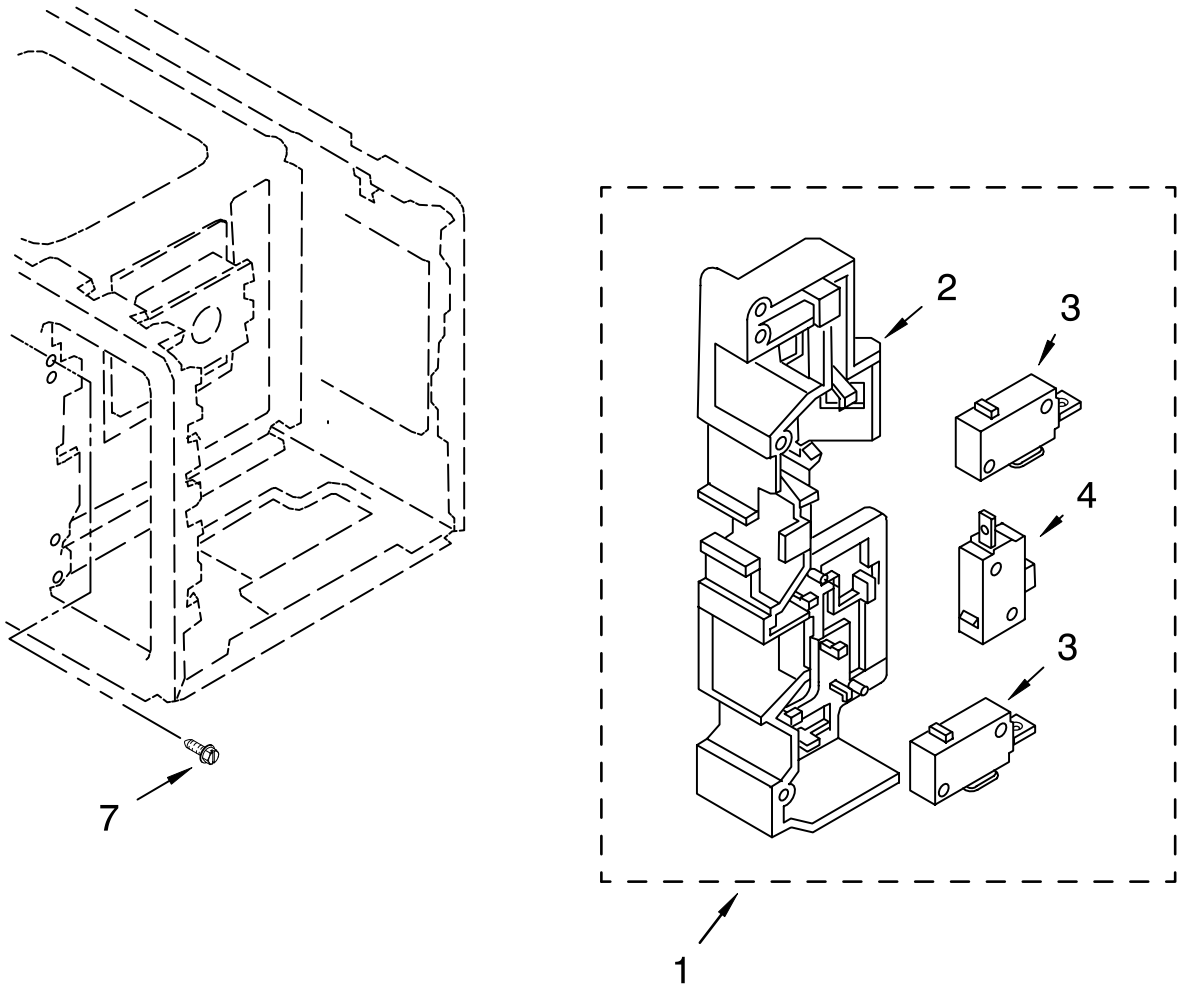

LATCH BOARD PARTS

For Models: KCMS1555RWH1, KCMS1555RBL1, KCMS1555RSS1
(White) (Black) (Stainless Steel)

Illus. No.	Part No.	DESCRIPTION
1		Latch Board Assembly (Non-Serviceable)
2	8185271	Latch Board
3	8183561	Switch Micro Primary/Secondary
4	8183562	Switch, Micro Monitor
7	4358271	Screw

FOR ORDERING INFORMATION REFER TO PARTS PRICE LIST