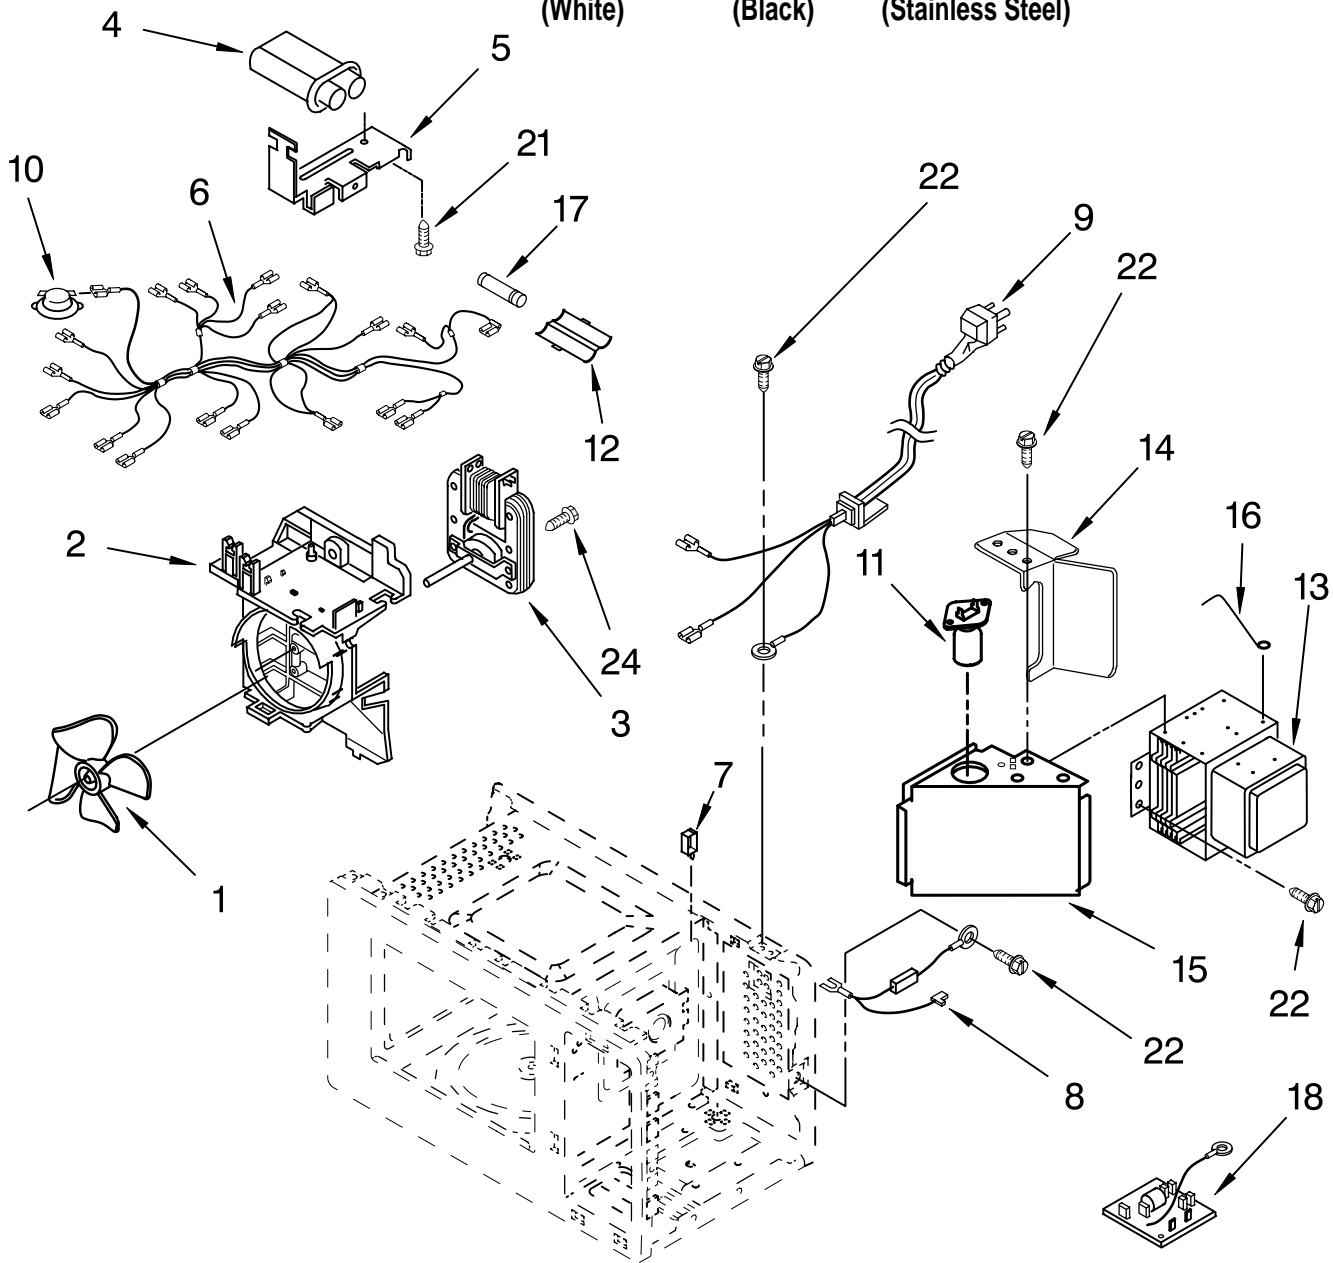

OVEN INTERIOR PARTS

For Models: KCMS1555RWH1, KCMS1555RBL1, KCMS1555RSS1
(White) (Black) (Stainless Steel)

Illus. No.	Part No.	DESCRIPTION
1	8205458	Blade, Fan
2	8205456	Guide, Suction
3	8205462	Motor, Fan
4	8185272	H.V. Capacitor
5	8184288	H.V.C Bracket
6	8206283	Leadwire Assembly
7	4359794	Holder, Wire
8	8205489	H.V. Diode Cable

Illus. No.	Part No.	DESCRIPTION
9	8206281	Power Cord
10	4359164	Thermostat
11	8171810	Lamp, Baseless
12	8205483	Cap, Fuse
13	8205460	Magnetron
14	8205509	Bracket

Illus. No.	Part No.	DESCRIPTION
15	8204900	Duct, Air
16	8184290	Bracket, Support
17	8183507	Fuse
18	8206270	Filter, Noise
21	4358381	Screw
22	4358489	Screw
24	4358190	Screw

FOR ORDERING INFORMATION REFER TO PARTS PRICE LIST