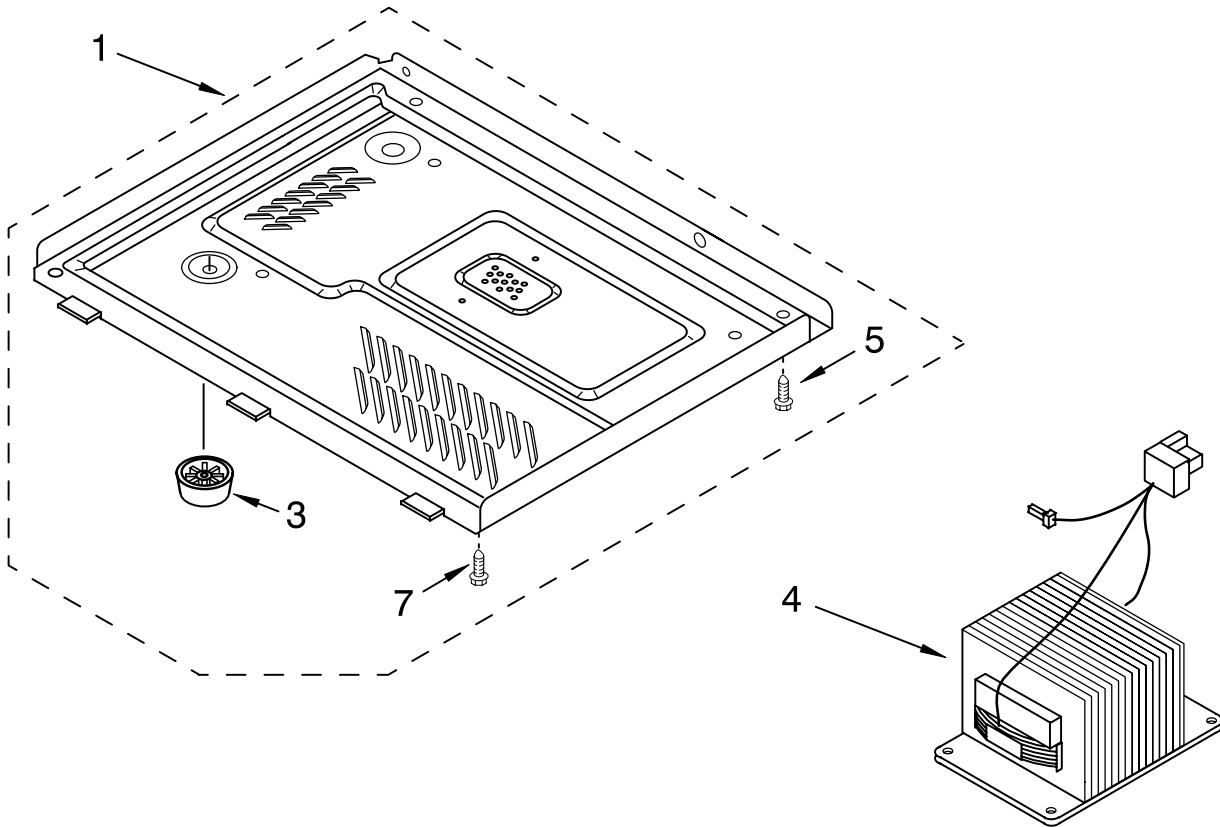

BASE PLATE PARTS

For Models: KCMS1555RWH1, KCMS1555RBL1, KCMS1555RSS1
(White) (Black) (Stainless Steel)

Illus. No.	Part No.	DESCRIPTION
1	8205464	Base Plate
3	8184385	Leg
4	8205459	Transformer
5	4358192	Screw
7	4358489	Screw

ACCESSORY PARTS

Trim Kits	
MK1154XPQ	24" White
MK1154XPB	24" Black
MK1154XPS	24" Stainless
MK1157XPQ	27" White
MK1157XPB	27" Black
MK1157XPS	27" Stainless
MK1150XPQ	30" White
MK1150XPB	30" Black
MK1150XPS	30" Stainless
8172131	Hardware Pack (Incl in Trim Kit)

FOR ORDERING INFORMATION REFER TO PARTS PRICE LIST