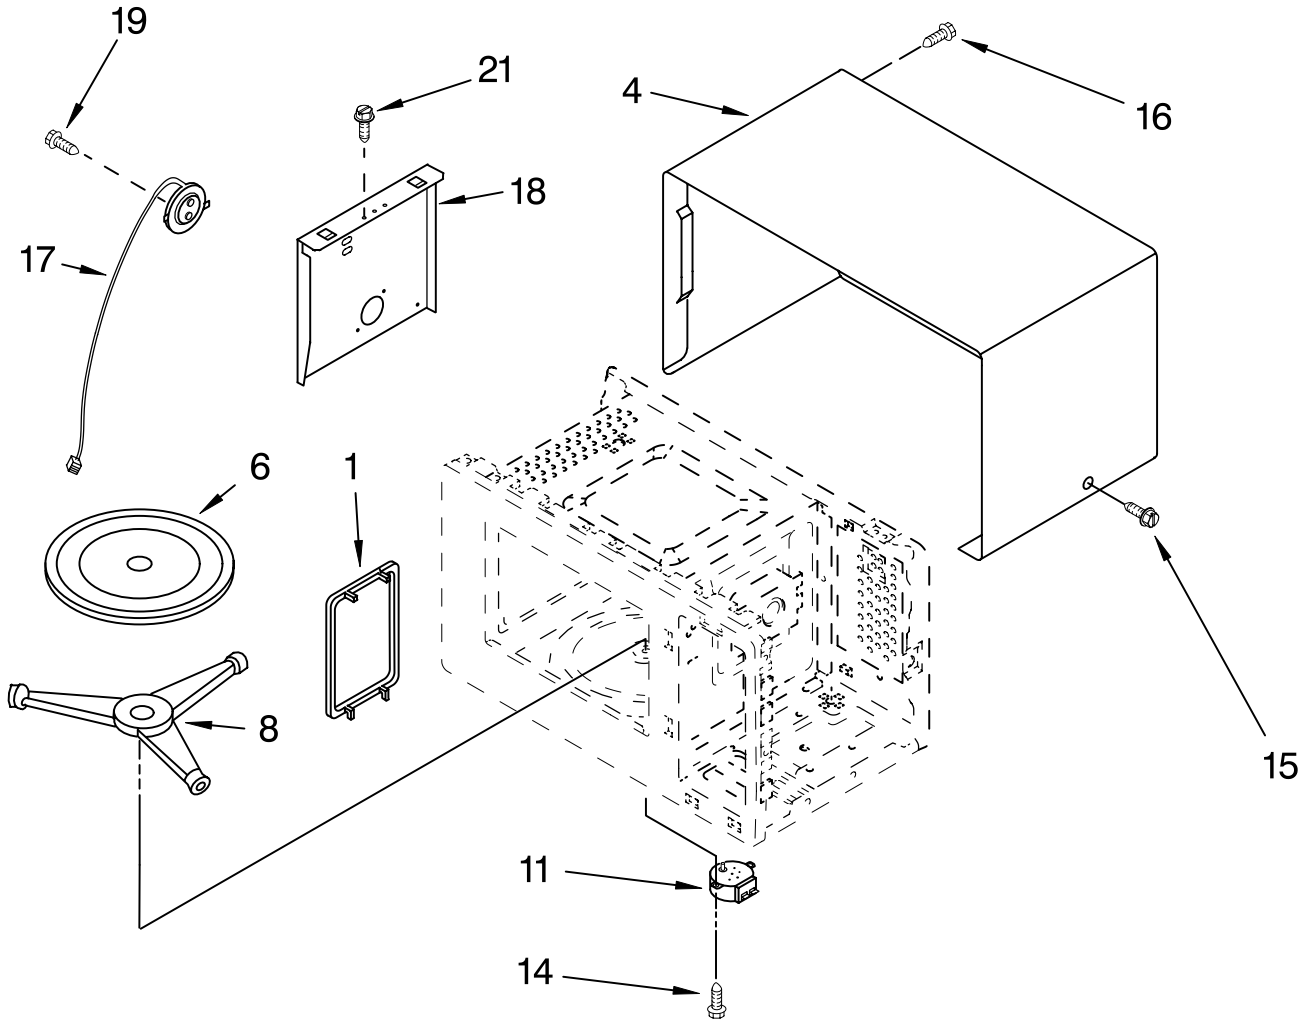

OVEN CAVITY PARTS

For Models: KCMS1555RWH1, KCMS1555RBL1, KCMS1555RSS1
(White) (Black) (Stainless Steel)

Illus. No.	Part No.	DESCRIPTION

1	8184278	Canopy
4	8184278	Outer Case
	8205453	White
	8205801	Black
	8205818	Stainless
6	4359780	Tray, Glass
8	8205148	Turntable Support
11	8184375	Motor, Synchronous
14	4358188	Screw
15	4358188	Screw
	4358362	White & SS Models
	4358829	Black Model
16	8171862	Screw
17	8183514	Sensor, Humidity
18	8205457	Guide, Sensor
19	4358376	Screw
21	4358192	Screw

FOR ORDERING INFORMATION REFER TO PARTS PRICE LIST