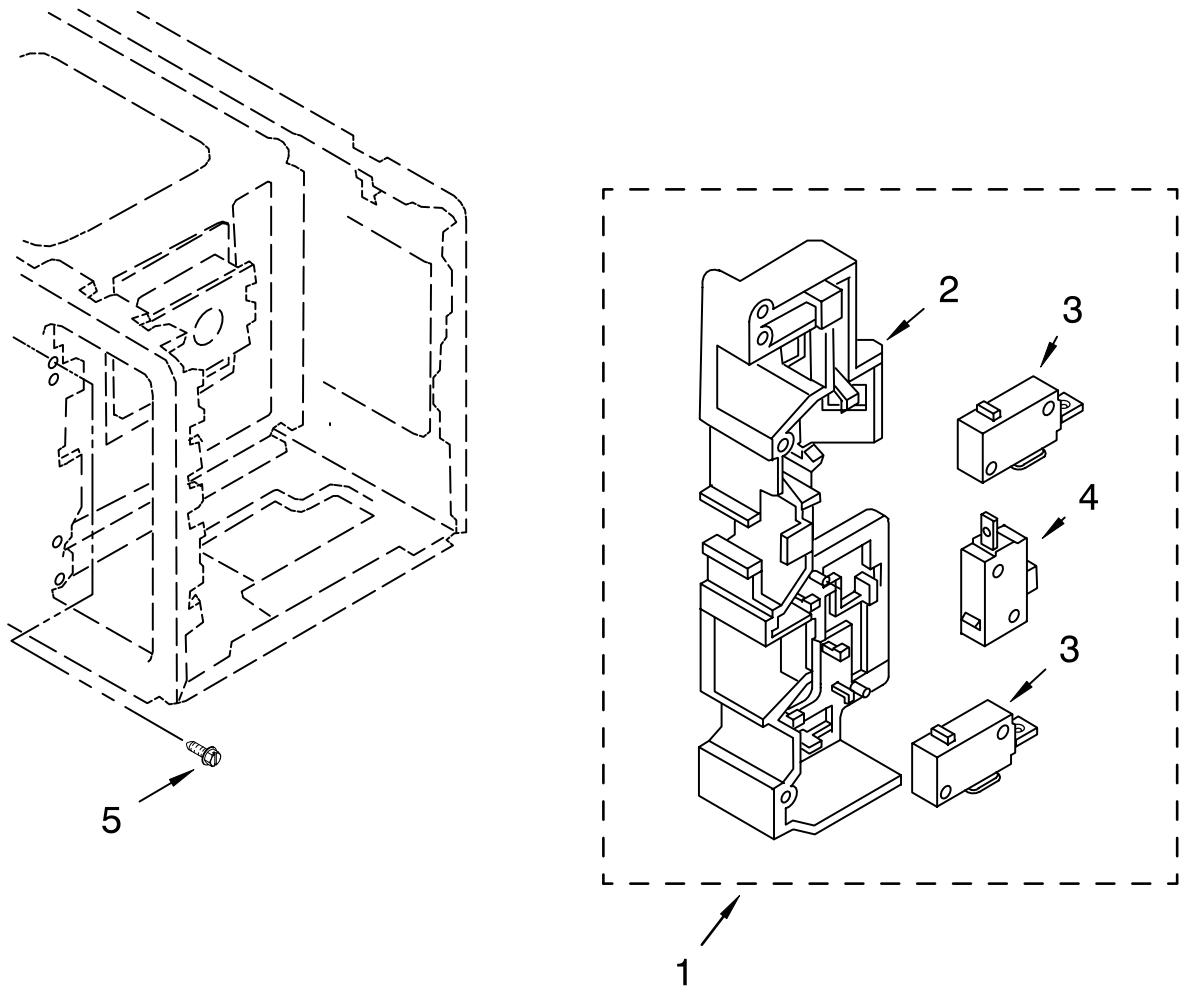

CONTROL PANEL PARTS

For Models: KCMS1555SWH0, KCMS1555SBL0, KCMS1555SSS0
 (White) (Black) (Stainless Steel)

Illus. No.	Part No.	DESCRIPTION
------------	----------	-------------

1	4358381	Screw
2		Release Button
	W10169271	White
	W10169304	Black
	W10169315	Stainless
3	8184272	Spring, Button
4		Membrane
	W10169269	White
	W10169302	Black
5	8205816	Control Panel
	W10169270	White
	W10169303	Black
	W10169316	Stainless
6	W10169272	Microcomputer
7	8205451	Lever, Release

OVEN CAVITY PARTS

For Models: KCMS1555SWH0, KCMS1555SBL0, KCMS1555SSS0
 (White) (Black) (Stainless Steel)

Illus. No.	Part No.	DESCRIPTION
1	8184278	Canopy
2	8205453	Outer Case
	8205801	White
	8205818	Black
	8205818	Stainless
3	W10143945	Tray, Glass
4	W10143947	Shaft, Turntable
5	W10143946	Ring, Rotating
6	W10169273	Motor, Synchronous
7	4358188	Screw
8	4358362	Screw
9	8171862	Screw
10	8183514	Sensor, Humidity
11	8205457	Guide, Sensor
12	4358376	Screw
13	4358192	Screw

LATCH BOARD PARTS

For Models: KCMS1555SWH0, KCMS1555SBL0, KCMS1555SSS0
 (White) (Black) (Stainless Steel)

Illus. No.	Part No.	DESCRIPTION
1		Latch Board Assembly (Non-Serviceable)
2	8185271	Latch Board
3	8183561	Switch Micro Primary/Secondary
4	8183562	Switch, Micro Monitor
5	4358271	Screw