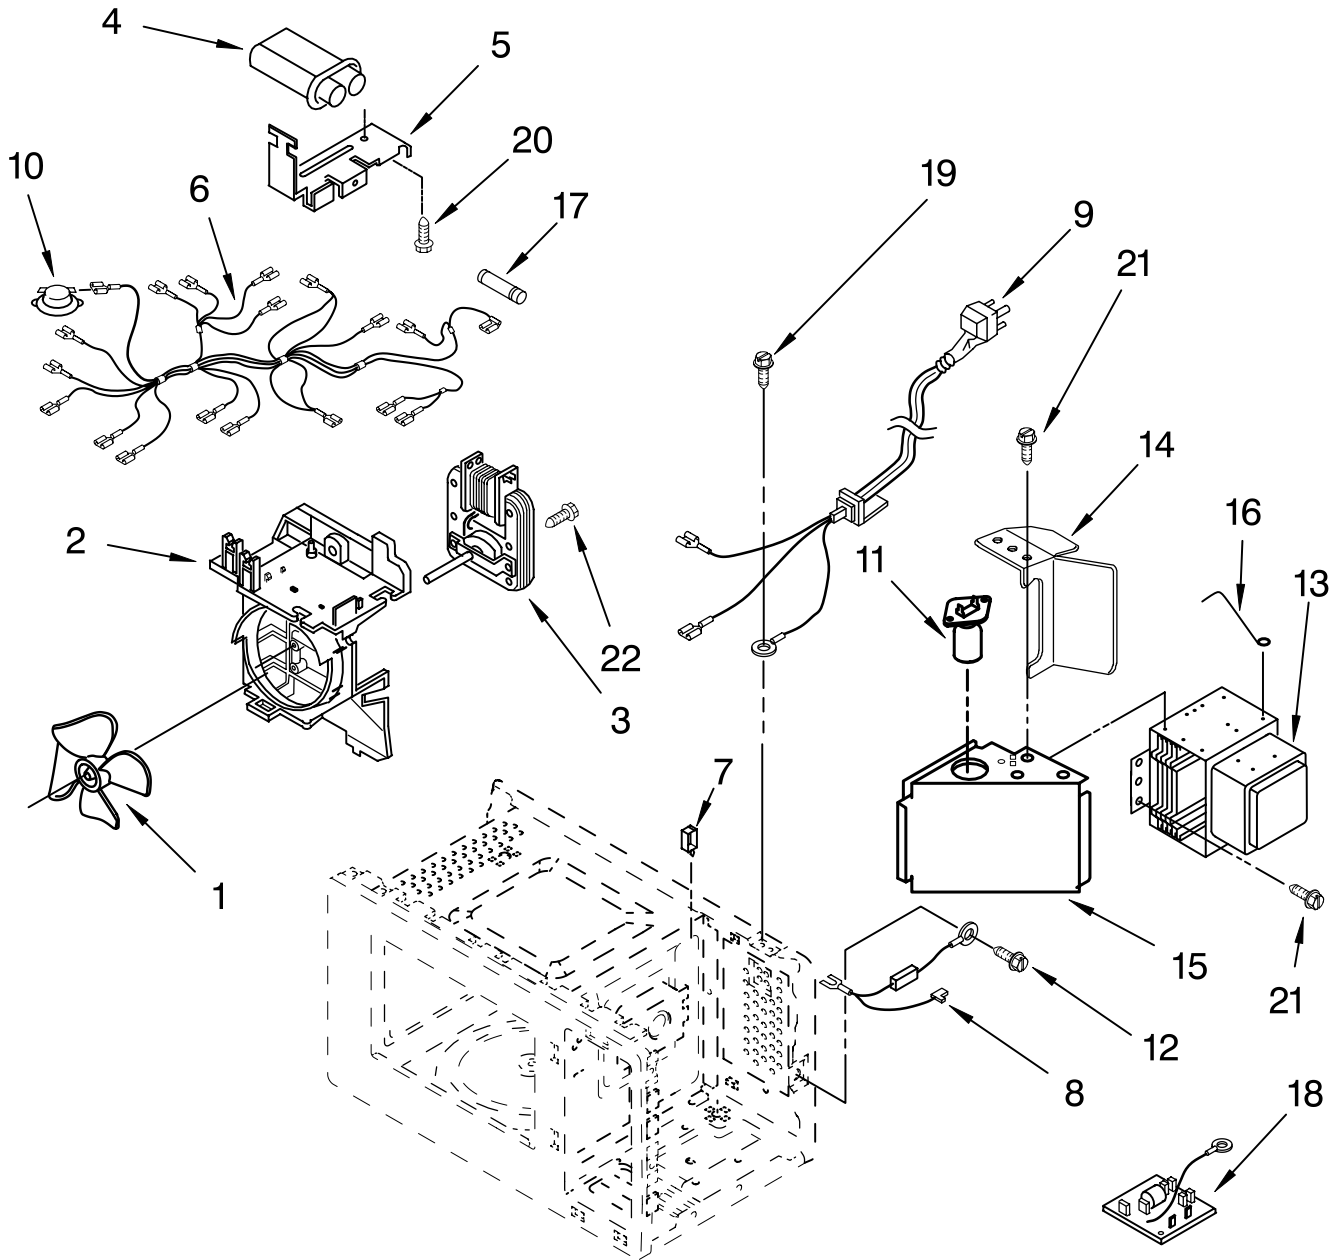

OVEN INTERIOR PARTS

For Models: KCMS1555SWH0, KCMS1555SBL0, KCMS1555SSS0
(White) (Black) (Stainless Steel)

Illus. No.	Part No.	DESCRIPTION
1	8205458	Blade, Fan
2	W10169274	Guide, Suction
3	8205462	Motor, Fan
4	8184813	H.V. Capacitor
5	8184288	H.V.C Bracket
6	W10169276	Leadwire Assembly
7	4359794	Holder, Wire

Illus. No.	Part No.	DESCRIPTION
8	W10160548	H.V. Diode Cable
9	8206281	Power Cord
10	W10169277	Thermostat
11	8171810	Lamp, Baseless
12	W10160553	Screw
13	8205460	Magnetron
14	8205509	Bracket
15	8204900	Duct, Air

Illus. No.	Part No.	DESCRIPTION
16	8184290	Bracket, Support
17	8183507	Fuse
18	8206270	Filter, Noise
19	8204902	Screw
20	4358381	Screw
21	4358489	Screw
22	4358190	Screw