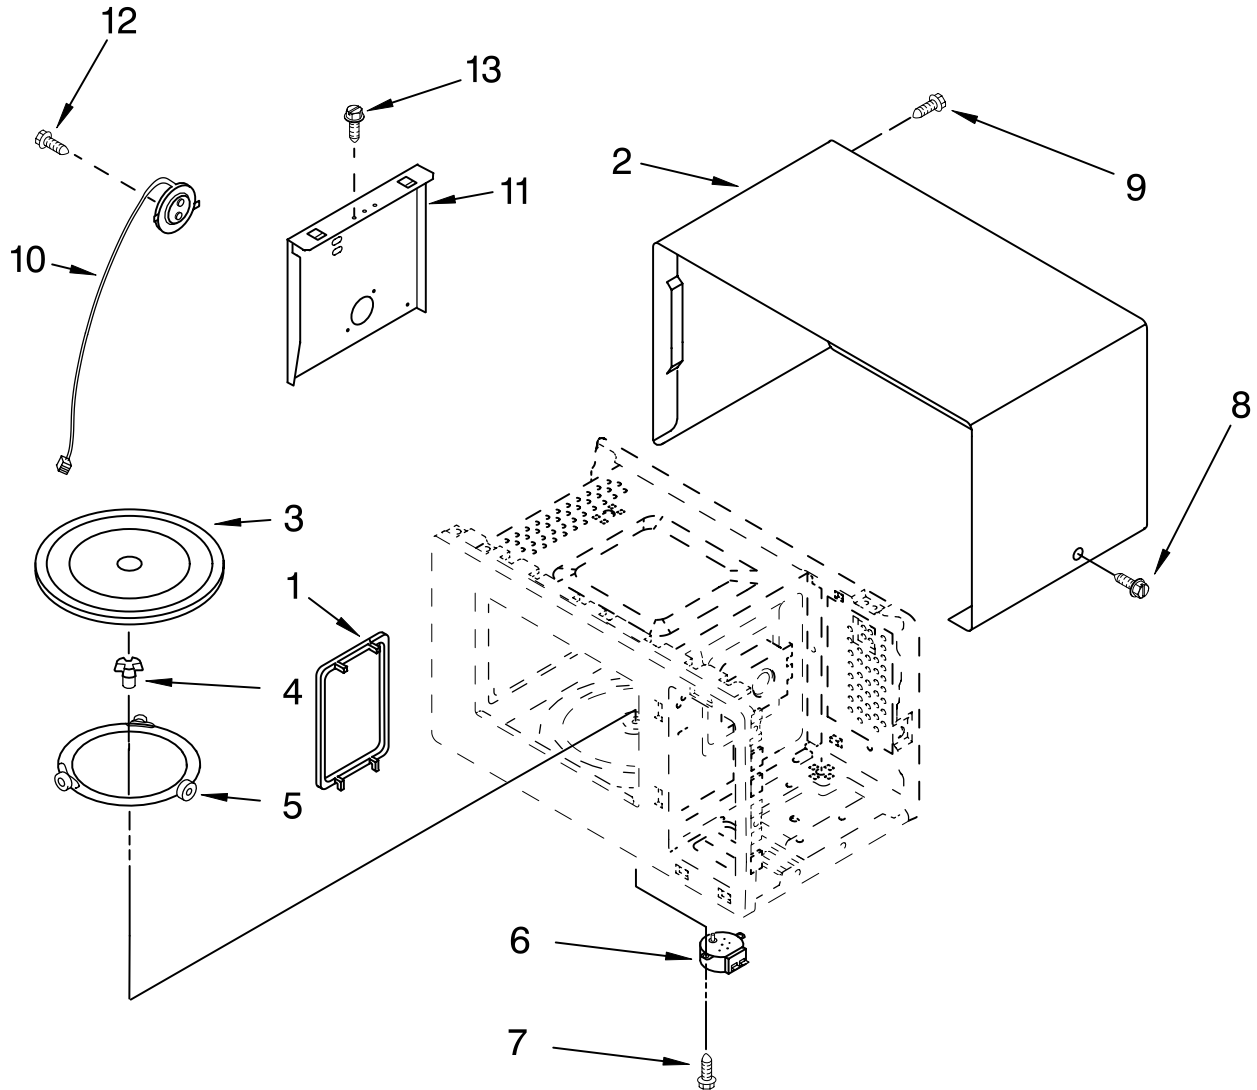

OVEN CAVITY PARTS

For Models: KCMS1555SWH0, KCMS1555SBL0, KCMS1555SSS0
(White) (Black) (Stainless Steel)

Illus. No.	Part No.	DESCRIPTION
1	8184278	Canopy
2	8205453	Outer Case
	8205801	White
	8205818	Black
	8205818	Stainless
3	W10143945	Tray, Glass
4	W10143947	Shaft, Turntable
5	W10143946	Ring, Rotating
6	W10169273	Motor, Synchronous
7	4358188	Screw
8	4358362	Screw
9	8171862	Screw
10	8183514	Sensor, Humidity
11	8205457	Guide, Sensor
12	4358376	Screw
13	4358192	Screw