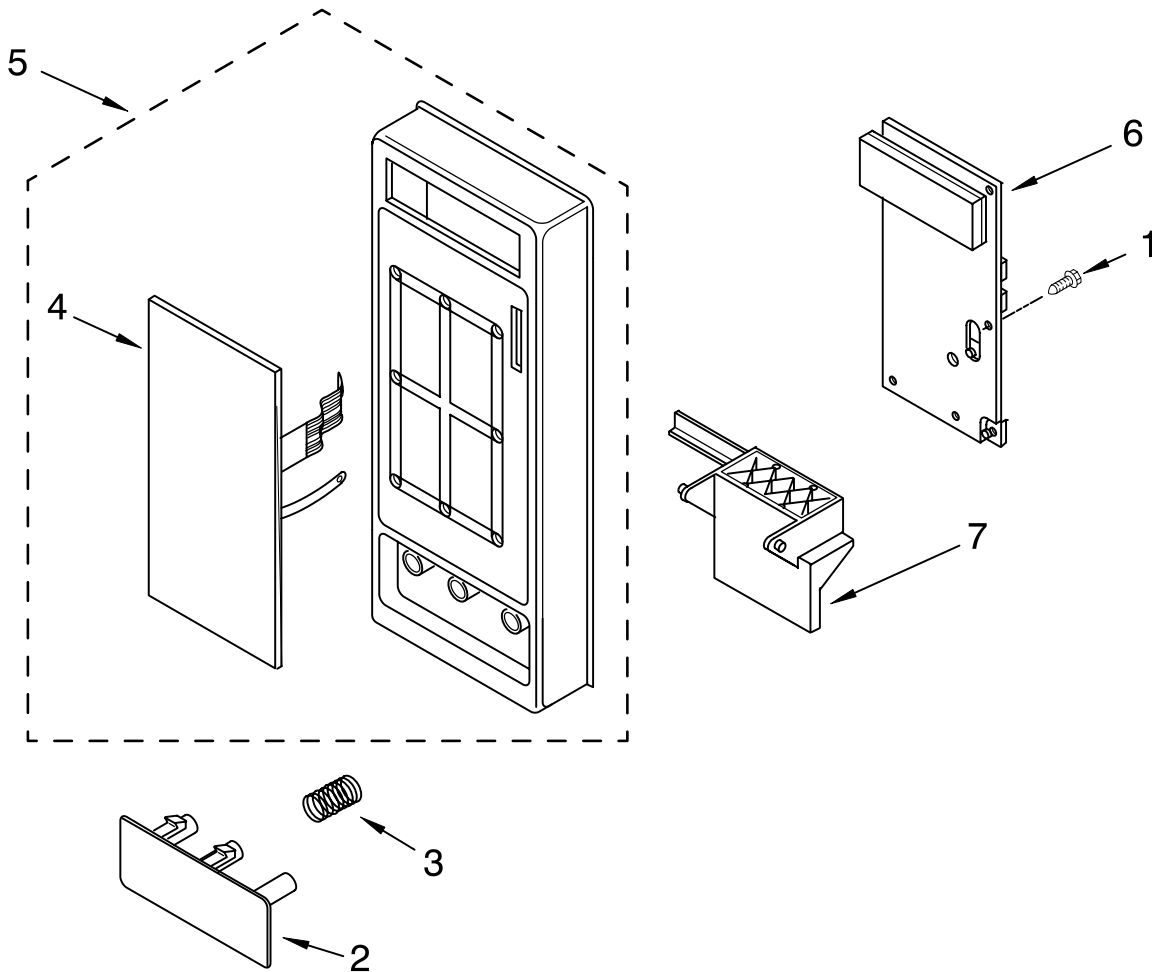

CONTROL PANEL PARTS

For Models: KCMS1555SWH0, KCMS1555SBL0, KCMS1555SSS0
(White) (Black) (Stainless Steel)

Illus. No.	Part No.	DESCRIPTION

1	4358381	Screw
2		Release Button
	W10169271	White
	W10169304	Black
	W10169315	Stainless
3	8184272	Spring, Button
4		Membrane
	W10169269	White
	W10169302	Black
5	8205816	Control Panel
	W10169270	White
	W10169303	Black
	W10169316	Stainless
6	W10169272	Microcomputer
7	8205451	Lever, Release