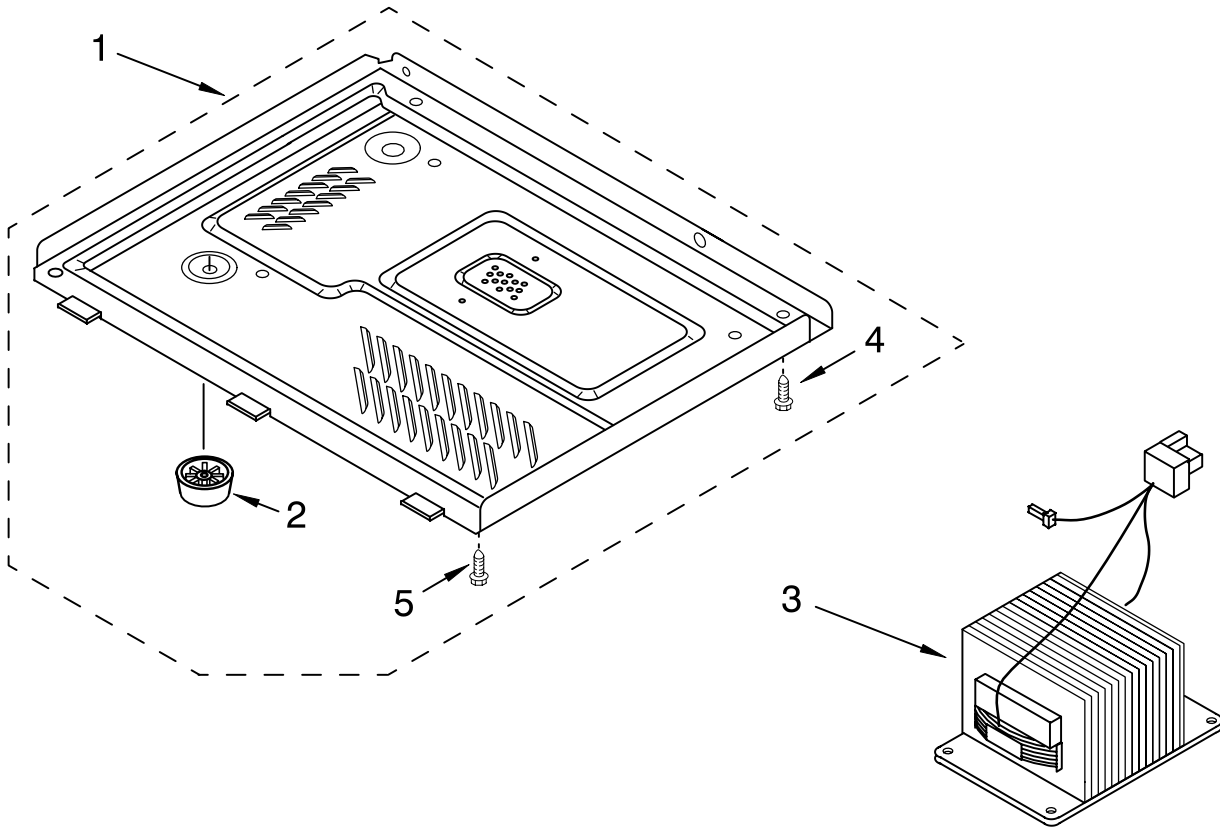

BASE PLATE PARTS

For Models: KCMS1555SWH0, KCMS1555SBL0, KCMS1555SSS0
(White) (Black) (Stainless Steel)

Illus. No.	Part No.	DESCRIPTION
1	8205464	Base Plate
2	8184385	Leg
3	W10169275	Transformer
4	4358192	Screw
5	4358489	Screw

ACCESSORY PARTS

Part No.	Description
	Trim Kits
MK1154XPQ	24" White
MK1154XPB	24" Black
MK1154XPS	24" Stainless
MK1157XPQ	27" White
MK1157XPB	27" Black
MK1157XPS	27" Stainless
MK1150XPQ	30" White
MK1150XPB	30" Black
MK1150XPS	30" Stainless
8172131	Hardware Pack (Incl in Trim Kit)