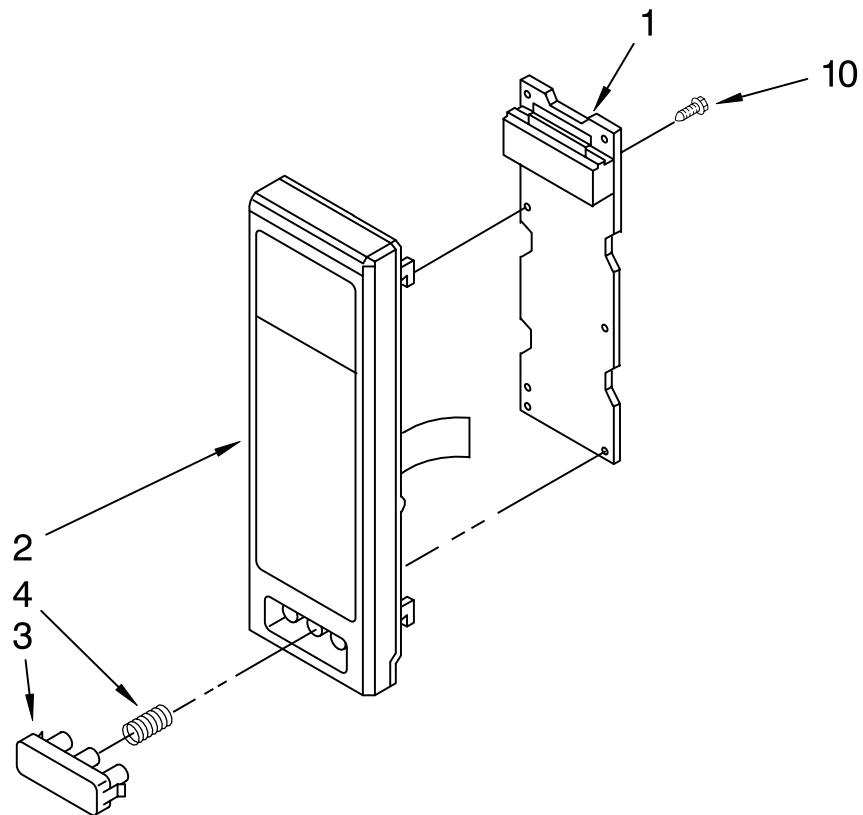

MICROWAVE CONTROL PANEL PARTS

For Model: KEMI371BBL1, KEMI371BWH1
(BLACK) (WHITE)

<u>Illus. No.</u>	<u>Part No.</u>	<u>DESCRIPTION</u>

NOTE: The screws and nuts required to attach a part are listed immediately following that part.

1	4357393	Microcomputer
2	4357395	Frame, Control Panel
	4357394	Black
	4357394	White
3	4365565	Push Button
	4365565	White
	4365564	Black
4	4313631	Spring, Button
10	4313632	Screw

FOR ORDERING INFORMATION REFER TO PARTS PRICE LIST