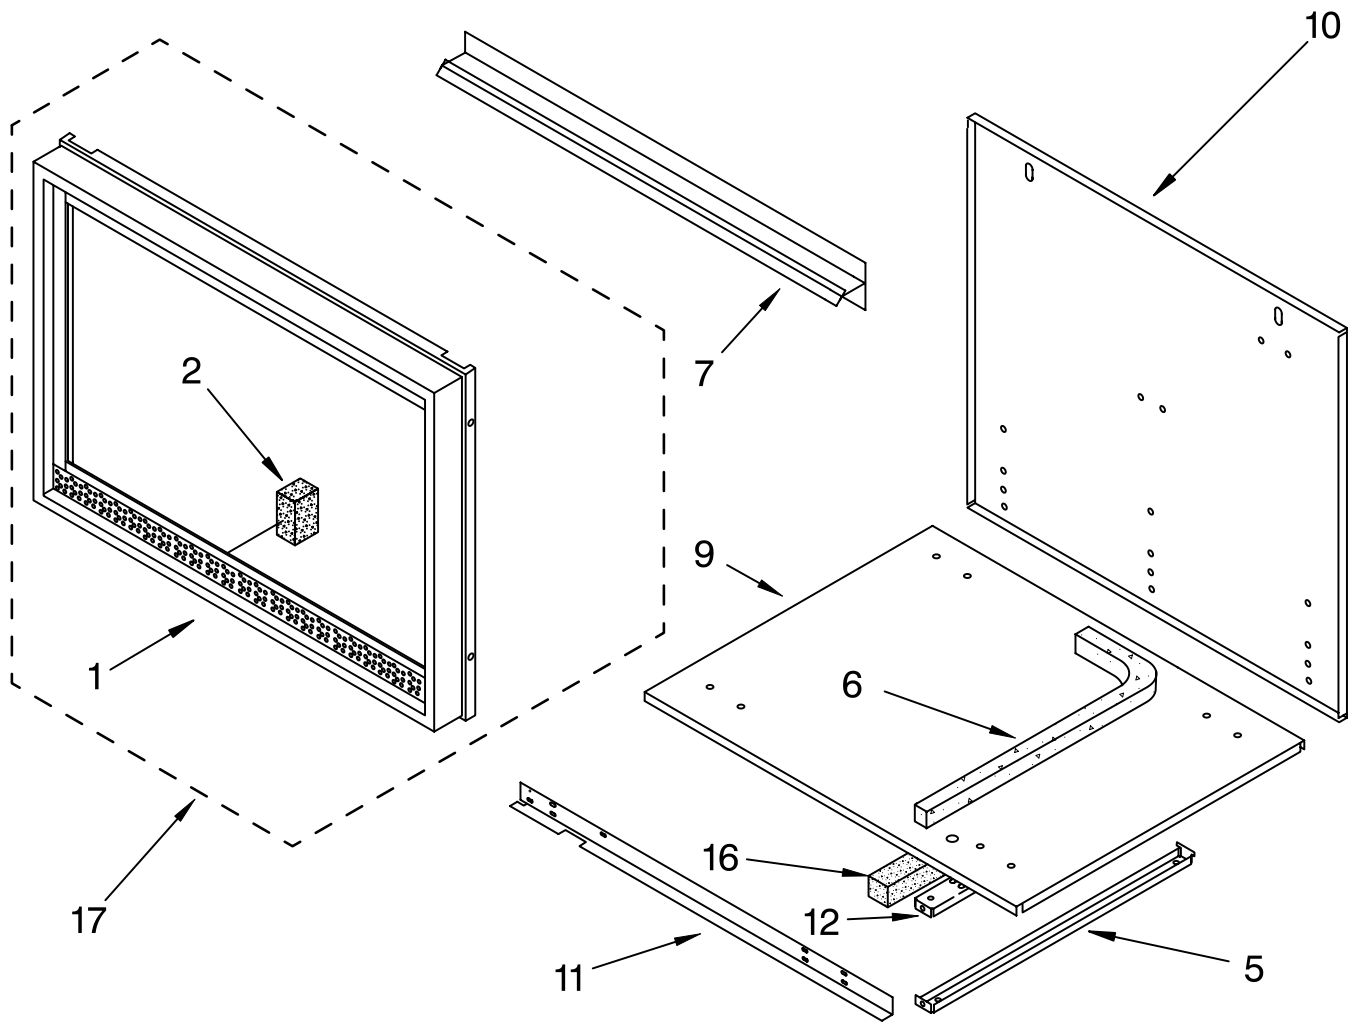

MICROWAVE COMPARTMENT PARTS

For Model: KEMI371BBL1, KEMI371BWH1
(BLACK) (WHITE)

Illus. No.	Part No.	DESCRIPTION

NOTE: The screws and nuts required to attach a part are listed immediately following that part.

1	3188341	Frame, Outer Black Model
	3188342	White Model
2	3187143	Block, Foam

Illus. No.	Part No.	DESCRIPTION

5	3179973	Rail, Microwave
6	3184897	Seal, Foam
7	3187883	Vent, Middle Trim Black Model
	3187885	White Model
9	3180330	Support Module
	3185647	Screw
10	3180336	Back, Microwave Compartment
	3185647	Screw

Illus. No.	Part No.	DESCRIPTION

11	3182764	Ext. Module Support
	3185647	Screw
12	3179972	Rail, Chassis
	3185647	Screw
16	3187142	Seal, Foam
17		Assembly-Frame & Seal
	3188373	Black Model
	3188374	White Model

FOR ORDERING INFORMATION REFER TO PARTS PRICE LIST