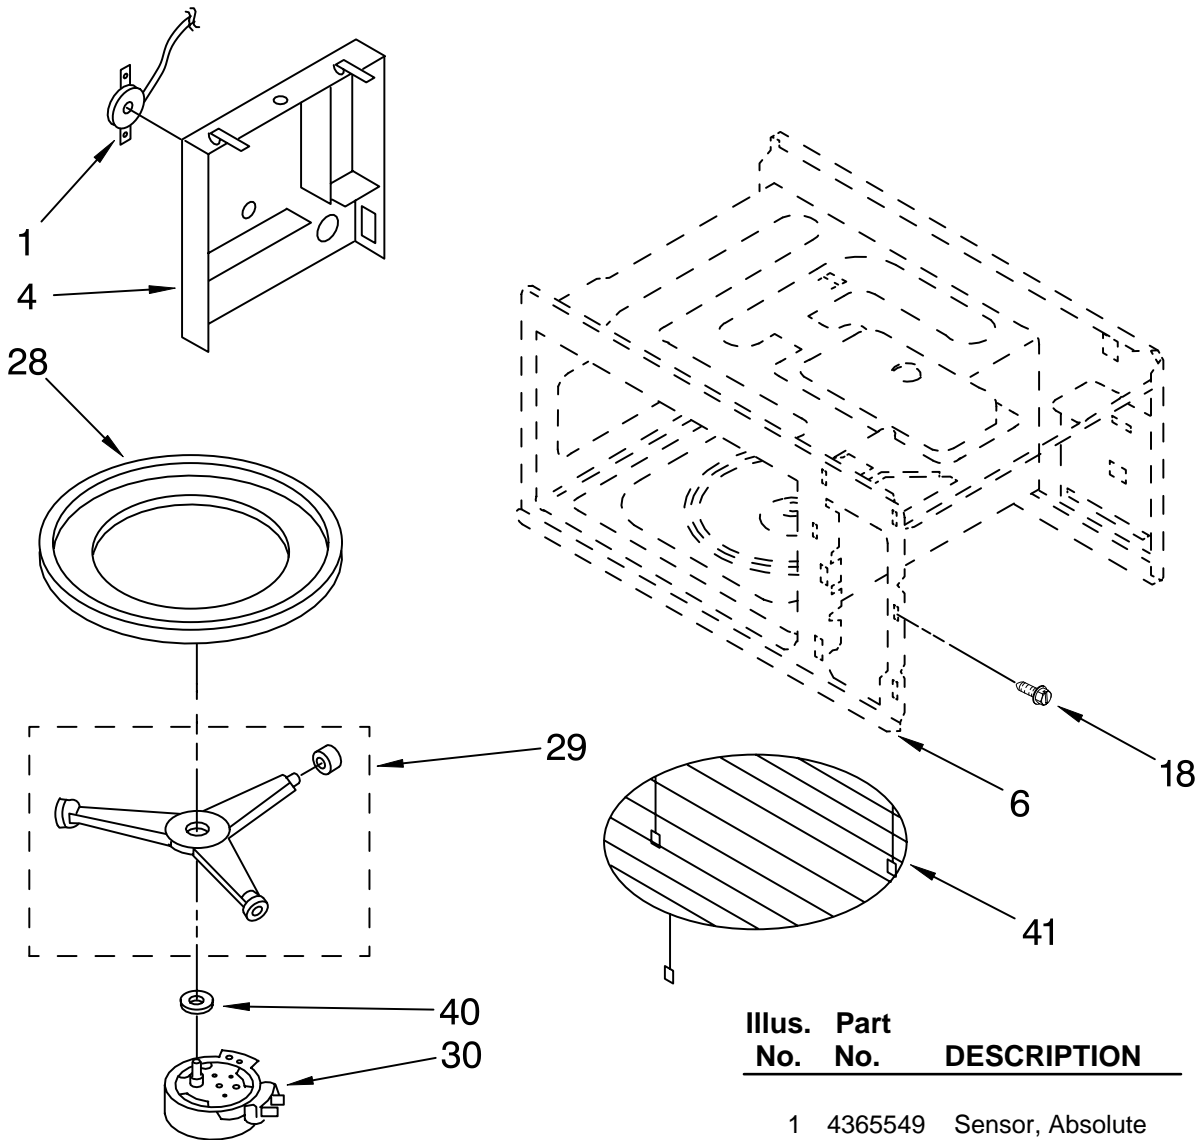

CAVITY AND TURNTABLE PARTS

For Model: KEMI371BBL1, KEMI371BWH1
(BLACK) (WHITE)

Illus. No.	Part No.	DESCRIPTION
1	4365549	Sensor, Absolute Humidity
	4174757	Screw
4	4365557	Duct, Sensor
6		Oven Cavity Non-Serviceable
18	4174784	Screw
28	4313690	Tray, Glass
29	4365526	Support, Turntable
30	4357340	Motor, Turntable
40	4313642	Gasket, Turntable
41	4357400	Rack, Oven

FOR ORDERING INFORMATION REFER TO PARTS PRICE LIST