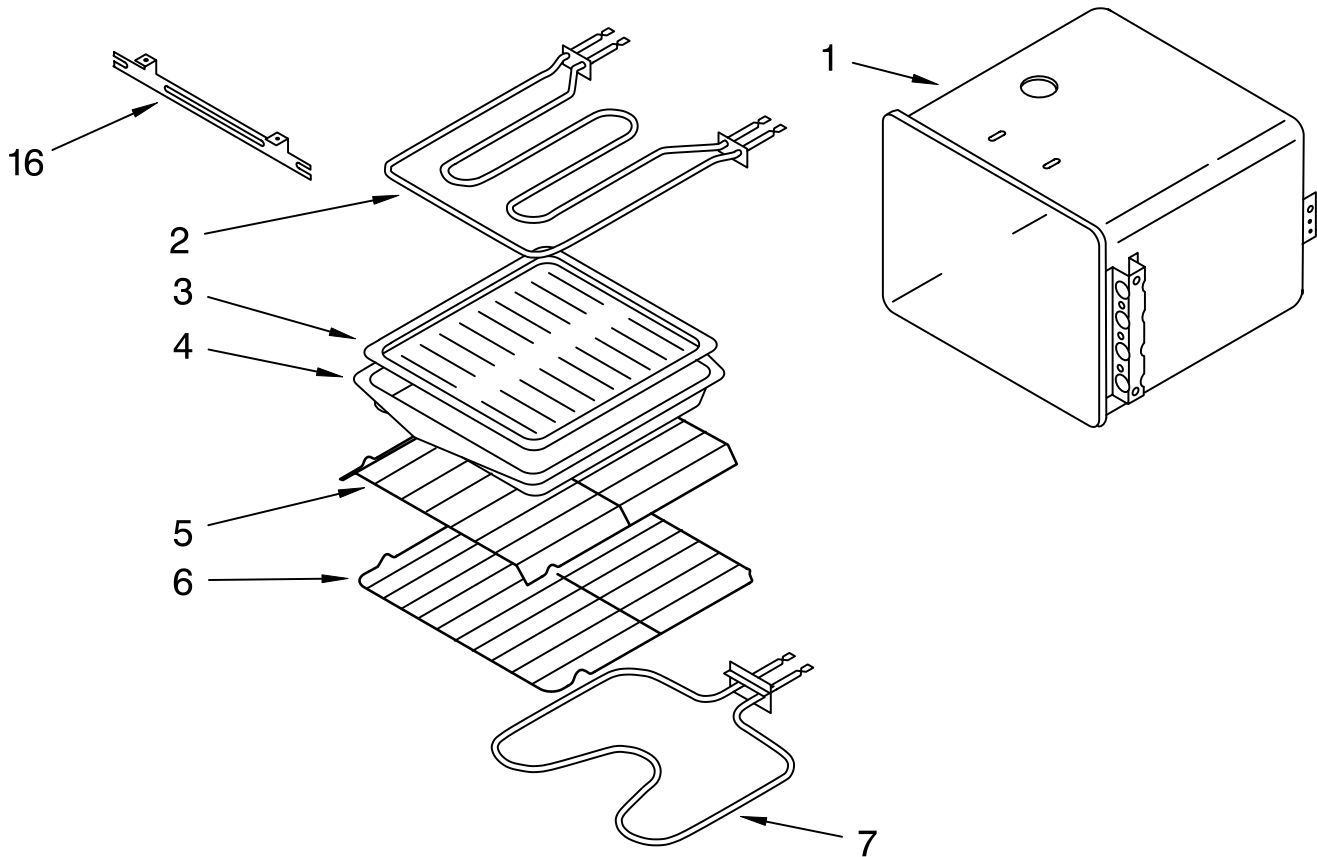

INTERNAL OVEN PARTS

For Model: KEMI371BBL1, KEMI371BWH1
(BLACK) (WHITE)

Illus. No.	Part No.	DESCRIPTION

NOTE: The screws and nuts required to attach a part are listed immediately following that part.

1	3185562	Liner, Oven
2	661415	Element, Broil
3	3147563	Grill, Broiler
4	3147845	Pan, Broiler
5	3185367	Rack, Offset
6	3185368	Rack, Oven
7	661416	Element, Bake
	3185648	Screw (2)
16	3180694	Bracket, Element
	3185648	Screw (4)

FOR ORDERING INFORMATION REFER TO PARTS PRICE LIST