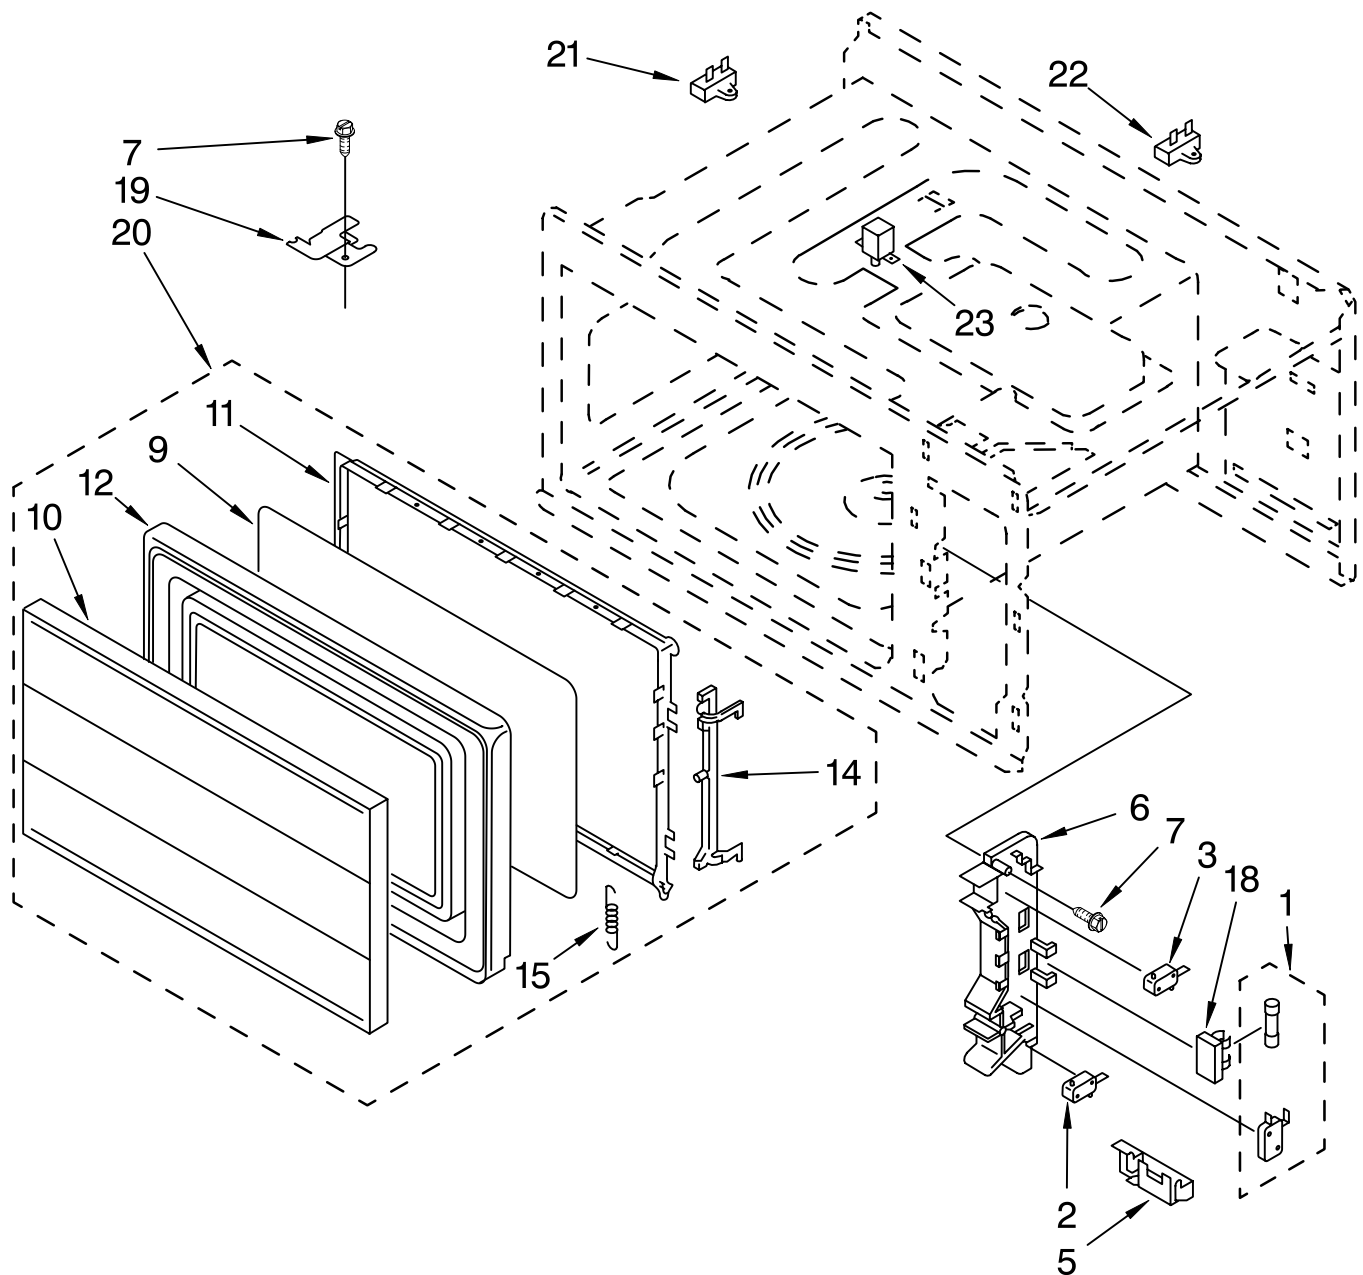

DOOR AND LATCH PARTS

For Model: KEMI371BBL1, KEMI371BWH1
(BLACK) (WHITE)

Illus. No.	Part No.	DESCRIPTION
1	4365543	Switch and Fuse Assy.
2	4365522	Secondary Switch
3	4365522	Switch, Light
5	4313624	Latch Lever
6	4313620	Latch Hook
7	4174784	Screw
	4365571	Screw
9		Seal, Door Non-Serviceable

Illus. No.	Part No.	DESCRIPTION
10		Screen, Door
	4357398	Black
	4357399	White
11	4313700	Choke, Cover
12		Frame, Door Non-Serviceable
14	4313652	Latch, Door
15	4174992	Spring, Latch
18	4365542	Holder, Fuse
19	4365556	Hinge, Upper

Illus. No.	Part No.	DESCRIPTION
20		Door, Complete
	4357397	White
	4357396	Black
21	4313674	Fuse, Temp
	4174826	Screw
22	4313613	Fuse, Magnetron Temp
	4174826	Screw
23	4174898	Connector
	4174756	Screw

FOR ORDERING INFORMATION REFER TO PARTS PRICE LIST