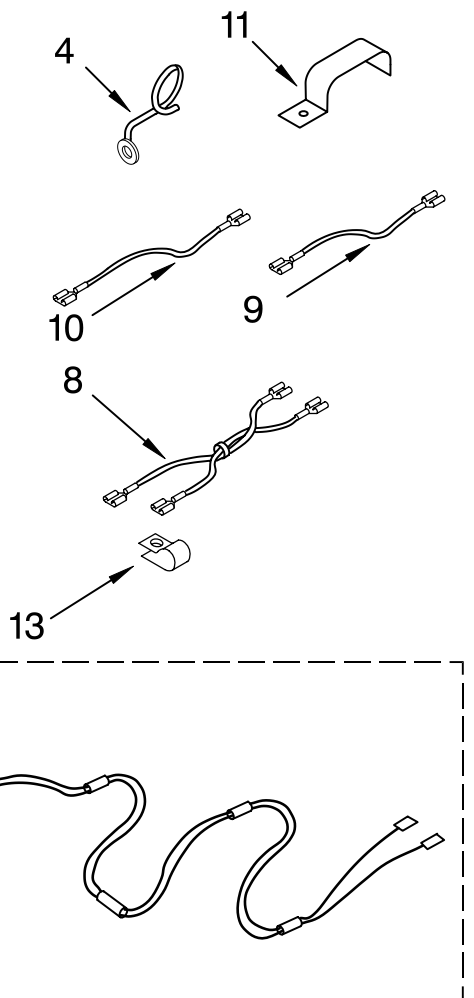

NOTE: The screws and nuts required to attach a part are listed immediately following that part.

1	4357393	Microcomputer
2	4357395	Frame, Control Panel
	4357394	Black
	4357394	White
3	4365565	Push Button
	4365565	White
	4365564	Black
4	4313631	Spring, Button
10	4313632	Screw

FOR ORDERING INFORMATION REFER TO PARTS PRICE LIST

WIRING HARNESS PARTS

For Model: KEMI371BBL1, KEMI371BWH1
(BLACK) (WHITE)

Illus. No.	Part No.	DESCRIPTION
1	3185130	Harness, Wiring (Light Switch)
2	3184819	Harness, Wiring (Latch-Combo)
4	3179668	Harness, Wiring (Standoff)
5	3181721	Harness, Wiring (Microwave Power)
6	3184820	Harness, Wire (Main Power)
7	4365576	Harness, Wiring (Microwave Main)
8	4365506	Harness, Wiring Thermal Protection
9	4313679	H.V. Wire
10	4365546	Sensor Ground Wire
11	4159037	Clamp, Electrical
13	313438	Clip