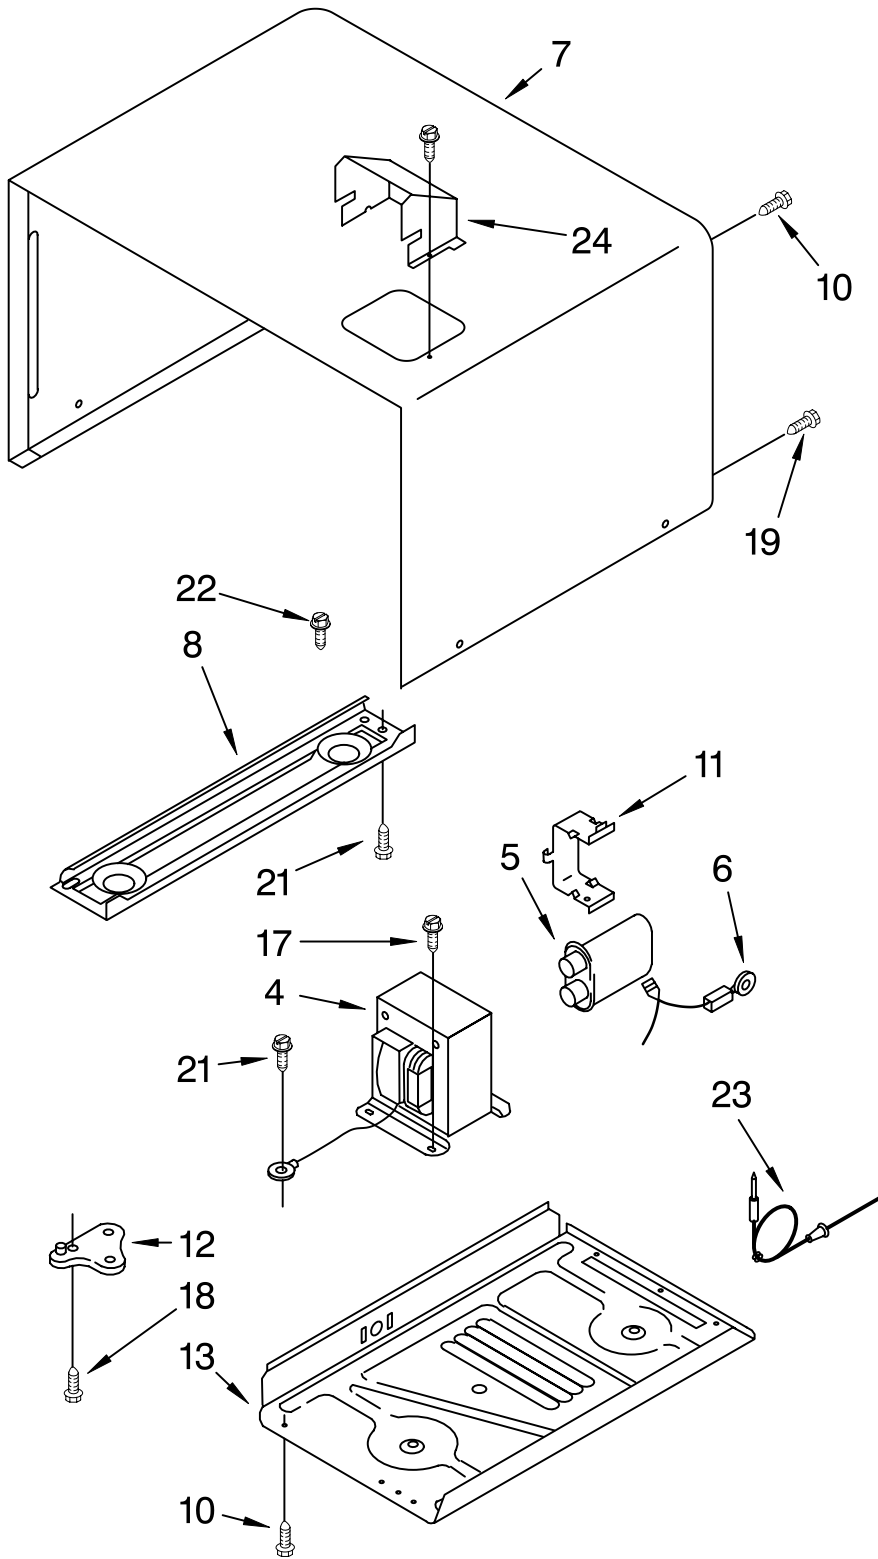

CABINET PARTS

For Model: KEMI371BBL1, KEMI371BWH1
(BLACK) (WHITE)

Illus. No.	Part No.	DESCRIPTION
4	4365545	Transformer
5	4313605	Capacitor
6	4313671	Rectifier
	4365530	Screw
7		Outer Cabinet
	4365555	White Model
	4365554	Black Model
8	4365552	Plate, Base
		Left Side
10	4357320	Screw
11	4313681	Bracket, Capacitor
	4174811	Screw
	4313663	Screw
12	4313619	Lower Hinge
13	4365551	Base Plate
		Right Side
17	4365500	Screw
18	4313664	Screw
19	4313665	Screw
21	4164610	Screw
22	4174811	Screw
23	4365550	Probe, Temperature
24	4365558	Duct, Exhaust (Front)

FOR ORDERING INFORMATION REFER TO PARTS PRICE LIST