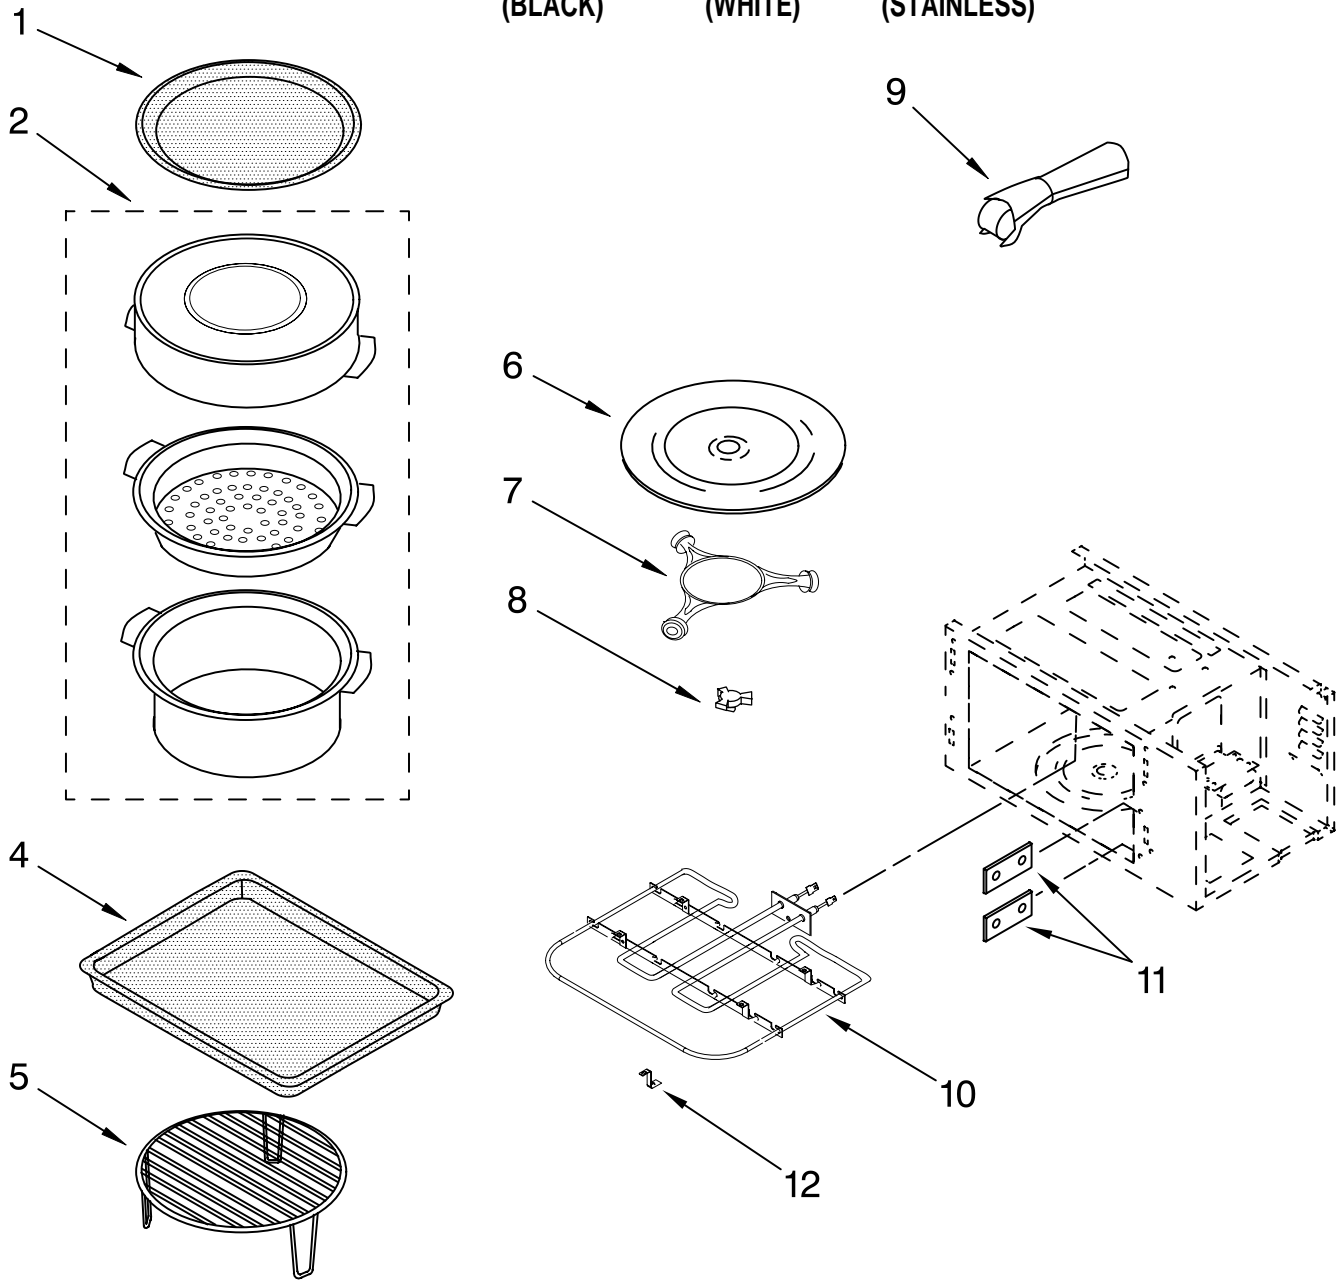

INTERNAL MICROWAVE PARTS

For Models: KEMS308SBL04, KEMS308SWH04, KEMS308SSS04
(BLACK) (WHITE) (STAINLESS)

Illus. No.	Part No.	DESCRIPTION

1	W10120480	Crisp Plate
2	W10120484	Steamer
4	W10120486	Plate, Baking
5	W10120483	Rack
6	8205676	Turntable
7	8205678	Ring
8	8205677	Drive, Turn Table
9	W10120481	Handle, Pan
10	W10120226	Grill Heater
11	W10120230	Cover, Plates (2)
12	W10120232	Bracket, Mounting

FOR ORDERING INFORMATION REFER TO PARTS PRICE LIST