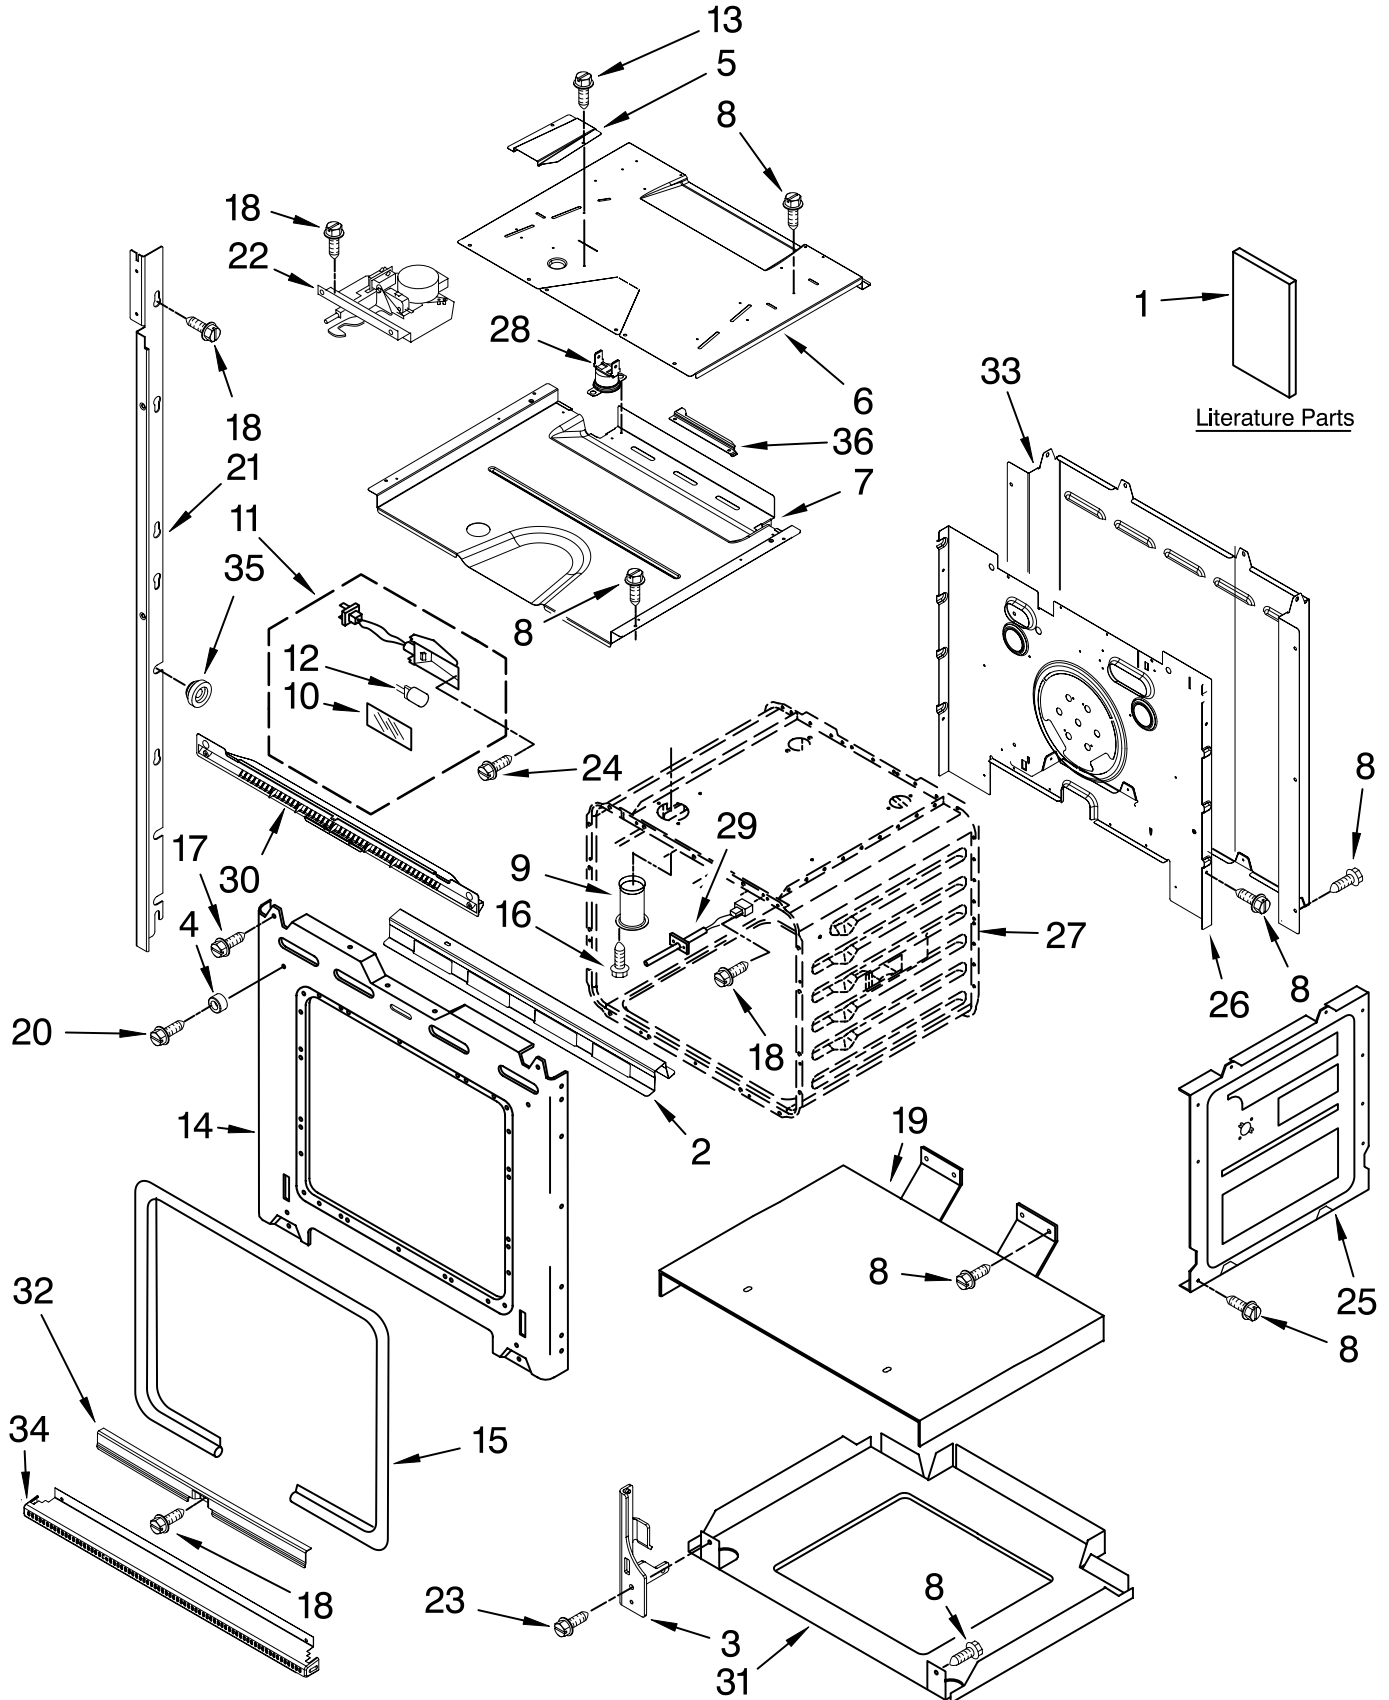

For Models: KEMS308SBL04, KEMS308SWH04, KEMS308SSS04
(BLACK) (WHITE) (STAINLESS)

30" BUILT-IN ELECTRIC
COMBO OVEN
THERMAL CONVECTION

FOR ORDERING INFORMATION REFER TO PARTS PRICE LIST