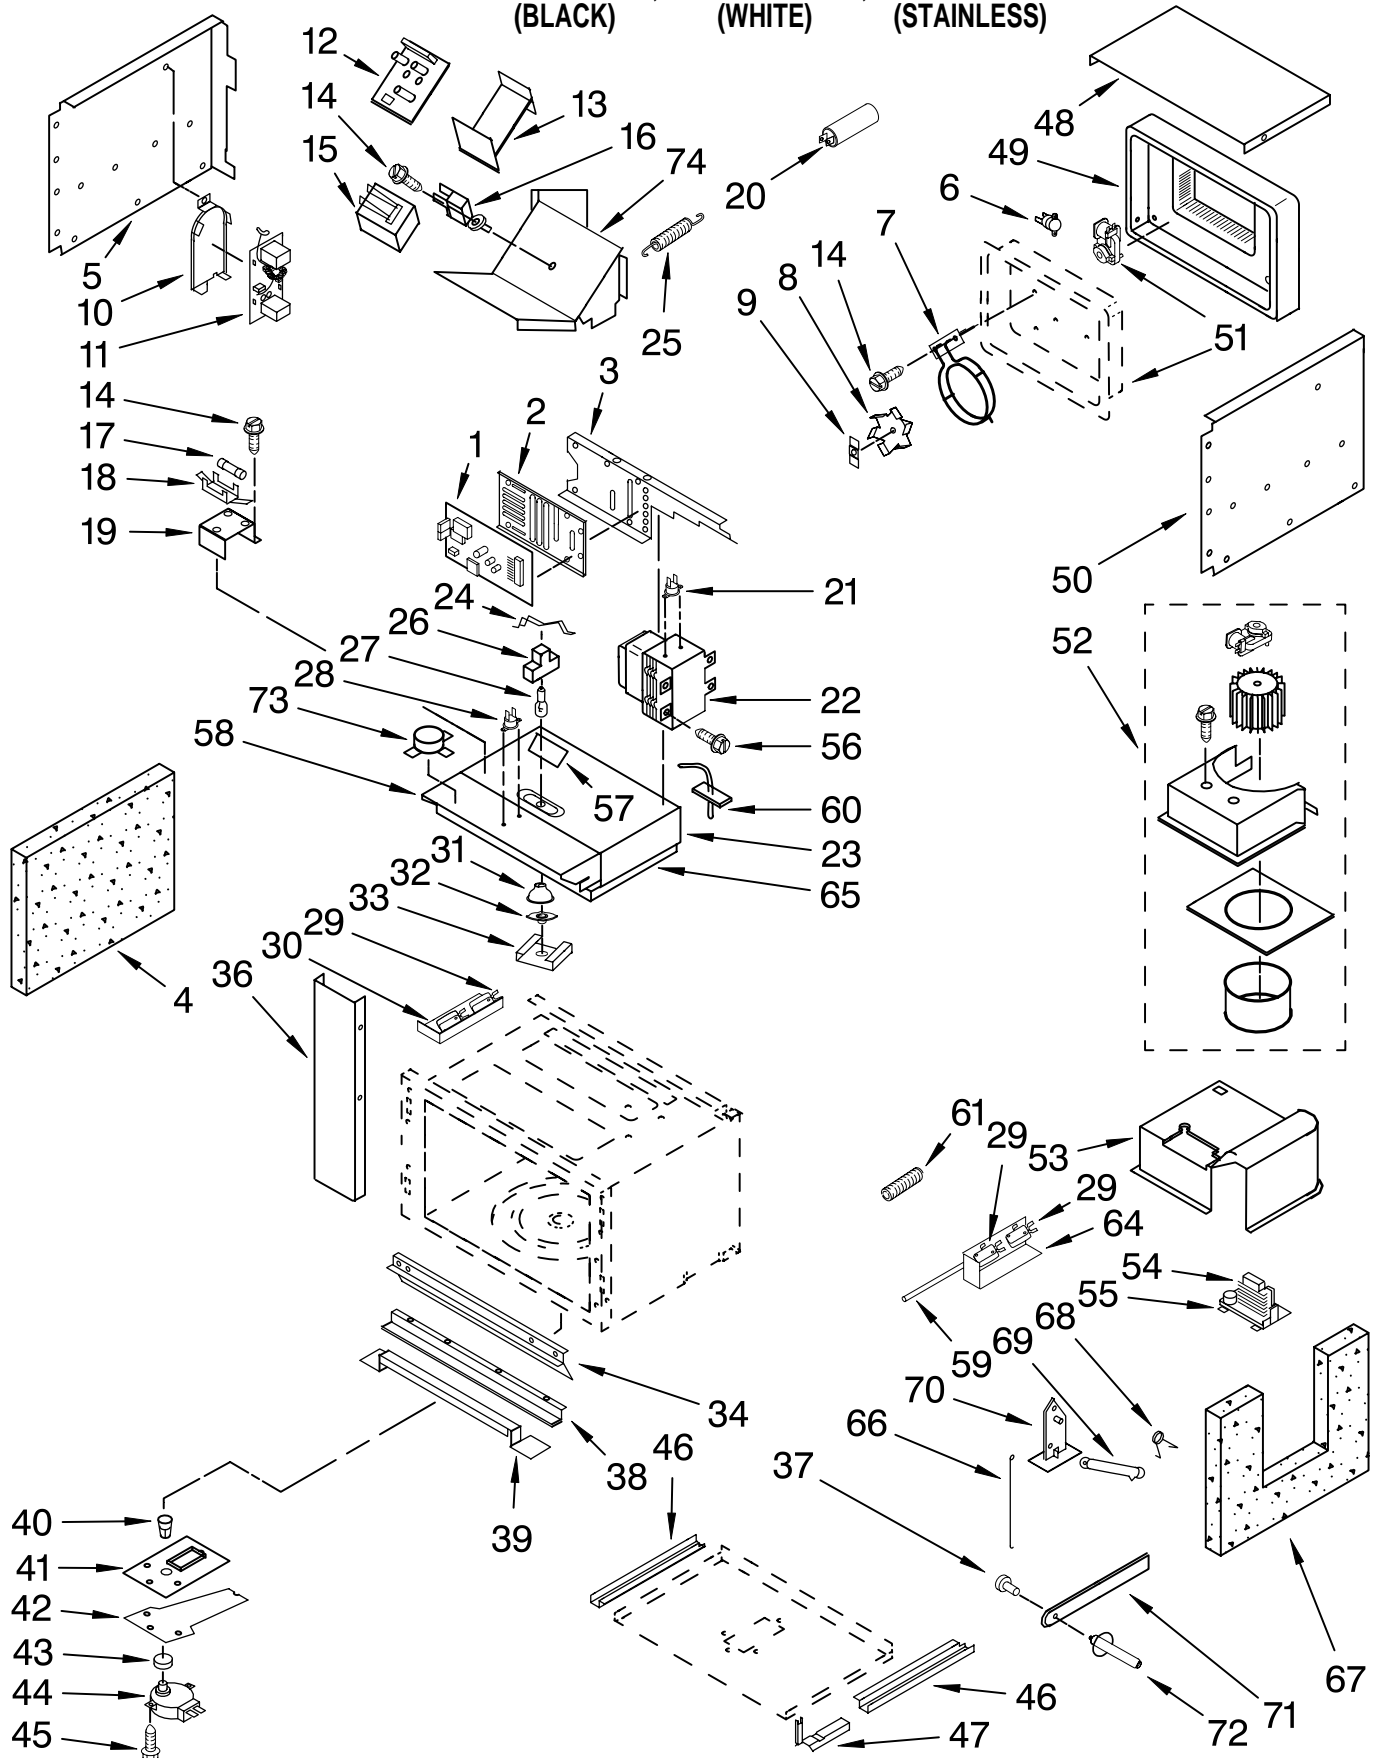

CABINET AND STIRRER PARTS

For Models: KEMS308SBL04, KEMS308SWH04, KEMS308SSS04
(BLACK) (WHITE) (STAINLESS)

FOR ORDERING INFORMATION REFER TO PARTS PRICE LIST

CABINET AND STIRRER PARTS

For Models: KEMS308SBL04, KEMS308SWH04, KEMS308SSS04
(BLACK) (WHITE) (STAINLESS)

Illus. No.	Part No.	DESCRIPTION	Illus. No.	Part No.	DESCRIPTION	Illus. No.	Part No.	DESCRIPTION
1	W10120227	Control, Electric	24	4375319	Spring, Lamp	48	W10130903	Cover, Plate
2	8205669	Support	25	8205685	Spring	49	W10130904	Cover, Rear
3	W10130892	Plate, Air	26	8205658	Housing, Lamp	50	8205680	Cover, Side Right
4	W10130901	Insulation, Side Left	27	4375348	Lamp	51	W10120221	Convection, Motor Assmebly
5	W10120471	Cover, Side Left	28	W10120222	Thermostat	52	8205721	Blower Assembly
6	W10120223	Thermostat	29	W10131248	Switch	53	W10130907	Cover, Inverter
7	W10120224	Element, Convection	30	8205683	Holder, Switch	54	W10120229	Inverter
8	4375418	Fan	31	4375320	Reflector	55	W10130906	Holder, Inverter
9	W10120233	Nut, Speed	32	4375318	Lens, Lamp	56	W10130890	Screw
10	W10130891	Holder	33	W10120231	Clip. Spring	57	W10130908	Baffle, Air
11	W10120220	Noise Filter	34	W10120477	Top Vent	58	W10130899	Plate, Air
12	W10120228	Control, Electric Converter	36		Trim, Side	59	W10120235	Rod, Release
13	W10130909	Bracket, Support		W10120473	Right	60	W10120225	Sensor
14	W10131249	Screw		W10120475	Left	61	8205685	Spring
15	8205692	Transformer	37	W10120469	Bushing	64	8205683	Interlock
16	4375427	Actuator	38	W10130905	Bracket, Support	65	W10130900	Insulation
17	4375321	Fuse	39	8205708	Bracket, Support	66	8205704	Spring
18	4375231	Block, Fuse	40	8205682	Shaft, Turntable	67	W10130902	Insulation
19	W10130897	Bracket, Support	41	8205681	Cover, Motor Turntable	68	8205689	Spring
20	8205653	Filter, Noise	42	W10120234	Cover	69	8205688	Arm
21	8205654	Thermostat	43	4375252	Gasket, Shaft	70	8205686	Support
22	W10120113	Magnetron	44	8205655	Motor, Turntable	71	W10120236	Arm
23	W10130895	Plate, Air	45	4375202	Screw	72	W10120470	Pin, Damper
			46	8205707	Support	73	8205690	Sensor
			47	W10120478	Hinge, Door	74	W10130898	Duct, Magnetron

FOR ORDERING INFORMATION REFER TO PARTS PRICE LIST