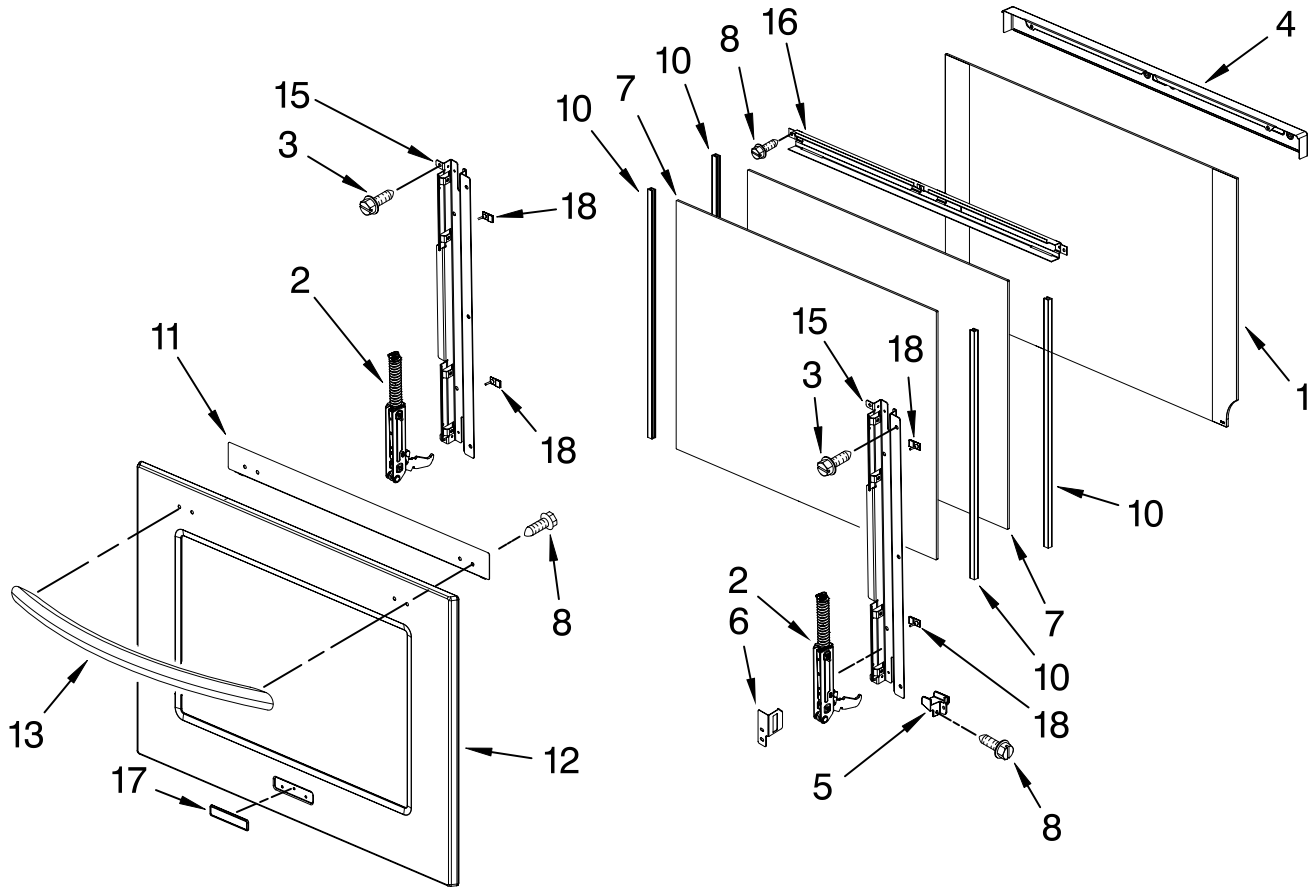

FOR ORDERING INFORMATION REFER TO PARTS PRICE LIST

CONTROL PANEL PARTS

For Models: KEMS308SBL04, KEMS308SWH04, KEMS308SSS04
(BLACK) (WHITE) (STAINLESS)

Illus. No.	Part No.	DESCRIPTION
1	8303716BL 8303716WH W10216219	Panel, Control Black White Stainless
2	8304441	Resistor, Drop
4	8303882	Keyboard, Glass Touch
5	W10118734	User Interface, Oven
6	8303719	Backer, Control
7	8303887	Bracket, Enclosure
8	4449154	Screw
9	3400832	Screw
10	W10119143	Appliance Manager
11	W10118735	User Interface, Microwave

FOR ORDERING INFORMATION REFER TO PARTS PRICE LIST

OVEN DOOR PARTS

For Models: KEMS308SBL04, KEMS308SWH04, KEMS308SSS04
(BLACK) (WHITE) (STAINLESS)

Illus. No.	Part No.	DESCRIPTION
1	8303737BL	Door Liner
2	W10174285	Hinge, Door (2)
3	3196183	Screw
4	8304581BL	Vent, Door Top
5		Bracket, Door
	8304377	Right
	8304378	Left
6		Cover, Hinge
	W10137044	Right
	W10137043	Left