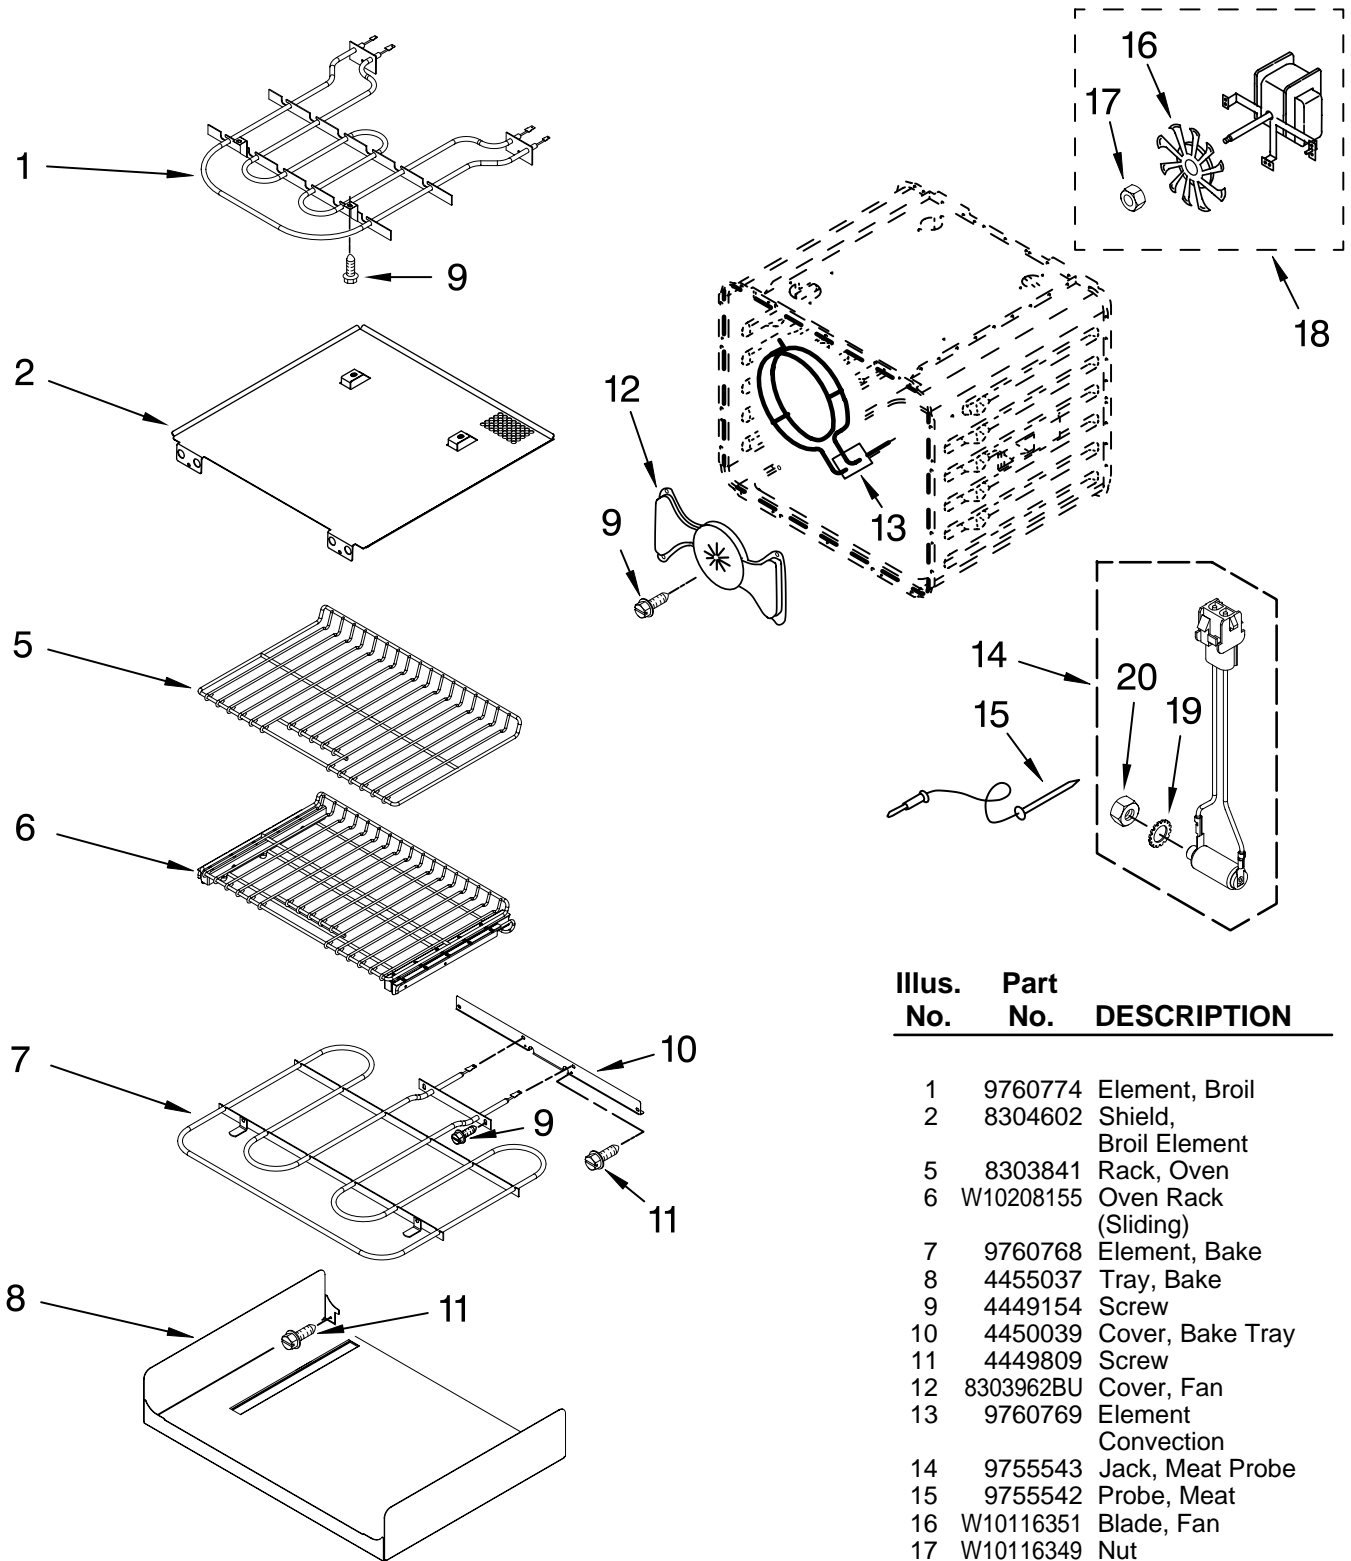

INTERNAL OVEN PARTS

For Models: KEMS308SBL04, KEMS308SWH04, KEMS308SSS04
(BLACK) (WHITE) (STAINLESS)

Illus. No.	Part No.	DESCRIPTION

1	9760774	Element, Broil
2	8304602	Shield, Broil Element
5	8303841	Rack, Oven
6	W10208155	Oven Rack (Sliding)
7	9760768	Element, Bake
8	4455037	Tray, Bake
9	4449154	Screw
10	4450039	Cover, Bake Tray
11	4449809	Screw
12	8303962BU	Cover, Fan
13	9760769	Element Convection
14	9755543	Jack, Meat Probe
15	9755542	Probe, Meat
16	W10116351	Blade, Fan
17	W10116349	Nut
18	W10196895	Motor, Convection Fan
19	9755547	Washer, Lock
20	9755546	Nut, Hidden

FOR ORDERING INFORMATION REFER TO PARTS PRICE LIST