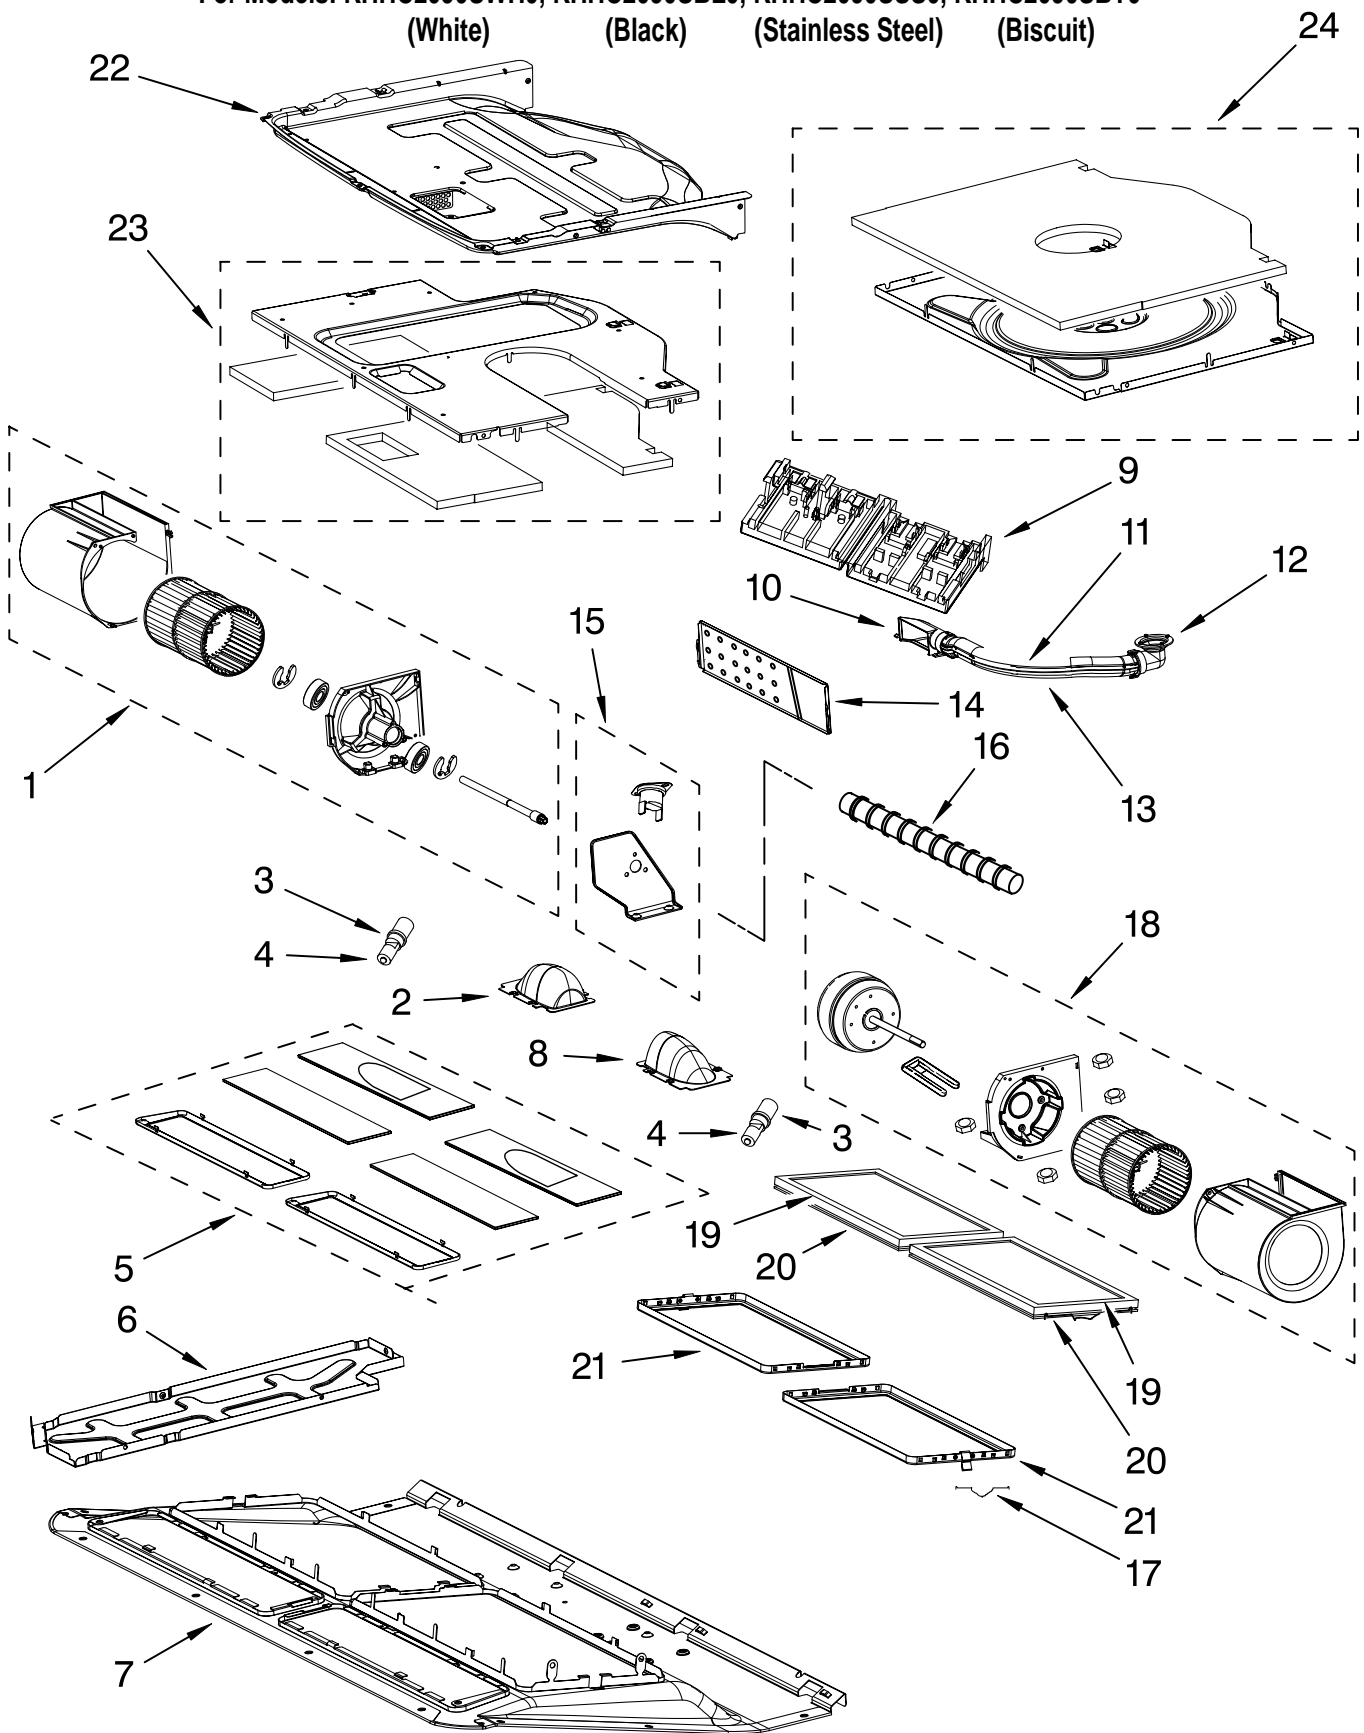

VENTILATION PARTS

For Models: KHHC2090SWH0, KHHC2090SBL0, KHHC2090SSS0, KHHC2090SBT0
(White) (Black) (Stainless Steel) (Biscuit)

FOR ORDERING INFORMATION REFER TO PARTS PRICE LIST

VENTILATION PARTS

For Models: KHHC2090SWH0, KHHC2090SBL0, KHHC2090SSS0, KHHC2090SBT0
(White) (Black) (Stainless Steel) (Biscuit)

Illus. No.	Part No.	DESCRIPTION
1	8206092	Housing, Blower (Left)
2	8184194	Reflector, Lamp
3	8204670	Lamp (2)
4	8206033	Socket, Lamp (2) (Left)
5		Frame, Glass
	W10113788	Left
	W10113789	Right
6	8206097	Plate, Separator (Left)
7	8206497	Plate, Bottom
8	8184132	Reflector, Lamp
9	8206103	Cover, Terminal
10	8206104	Diffuser
11	8206105	Cover, Duct
12	8206106	Connector, Duct
13	8206107	Holder, Duct
14	W10115582	Shield
15	8206212	Support & Base Thermostat Assy
16	8206263	Connector Shaft
17	8206499	Spring
18	8206112	Housing, Blower (Right)
19	8205998	Filter, Charcoal
20	8205997	Filter, Grease
21	W10113792	Spring, Hook
22	8206020	Air Guide, Center Hood
23	8206007	Plate, Insln Top
24	8206099	Plate, Insln Bttm

FOR ORDERING INFORMATION REFER TO PARTS PRICE LIST