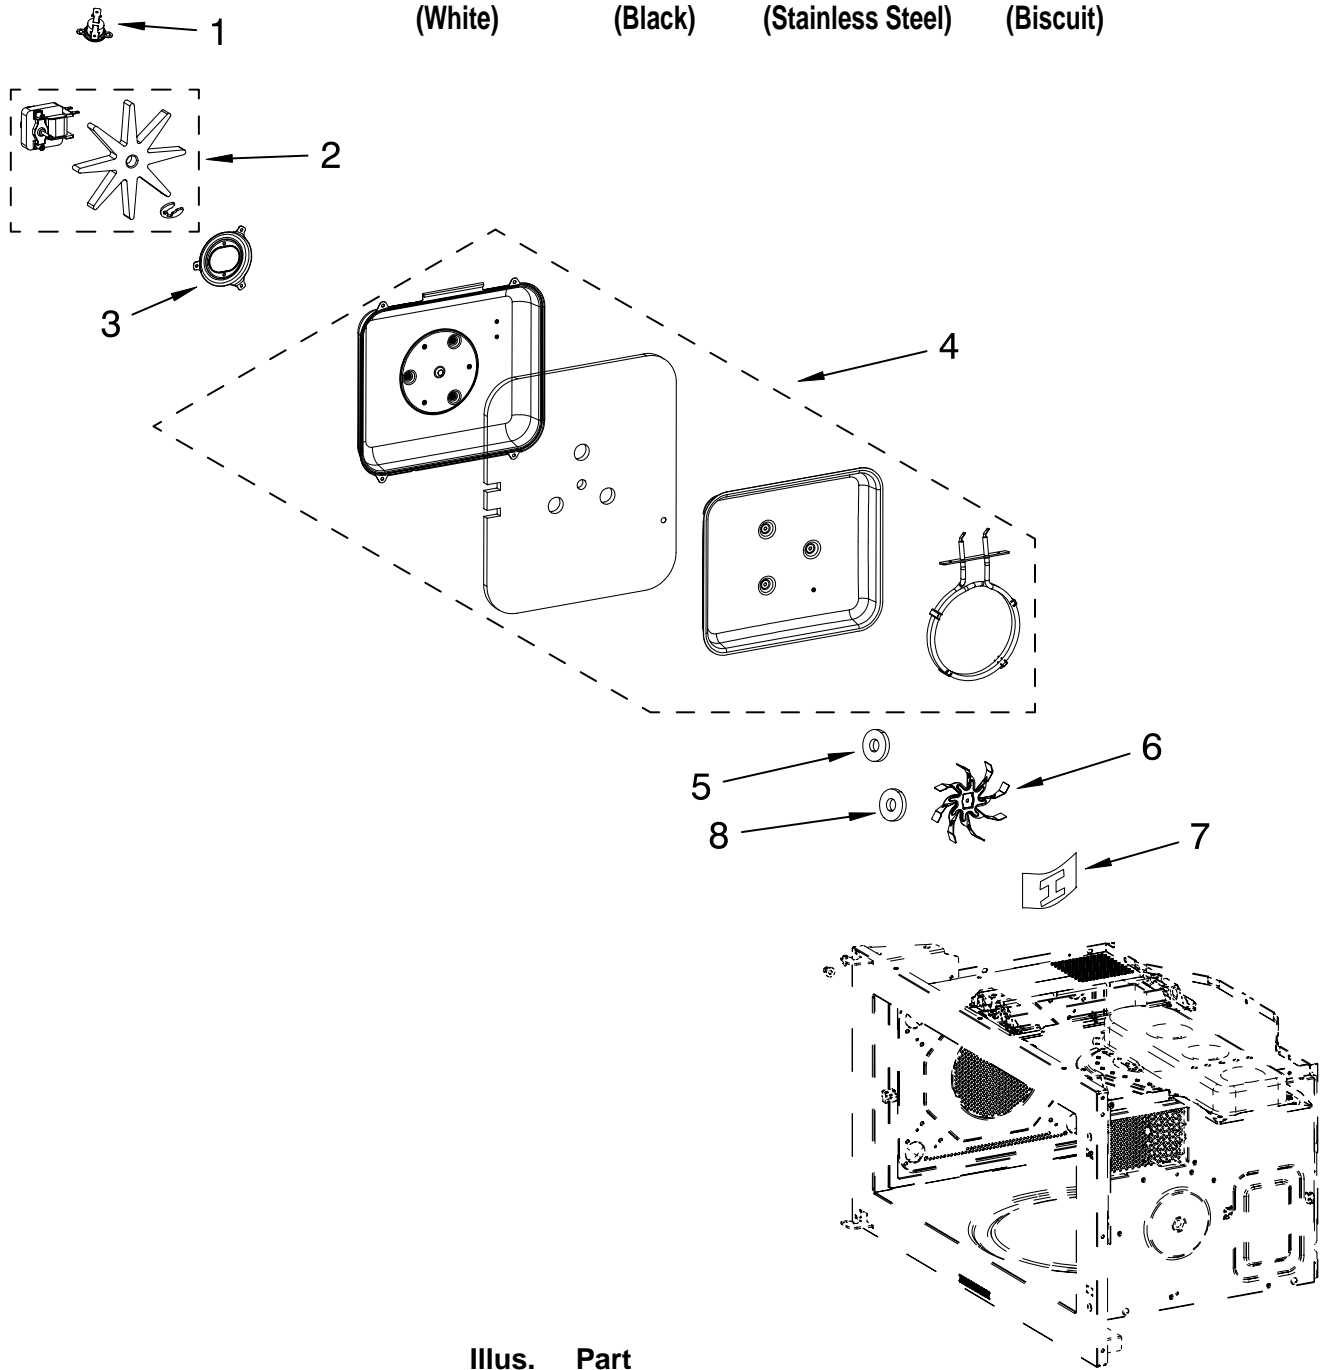

# CONVECTION PARTS

For Models: KHHC2090SWH0, KHHC2090SBL0, KHHC2090SSS0, KHHC2090SBT0

(White)

(Black)

(Stainless Steel)

(Biscuit)

Illus. No.	Part No.	DESCRIPTION
1	8206068	Thermostat
2	8206069	Impeller Assy
3	W10115572	Bracket, Motor
4	8206071	Heater Assembly
5	8206073	Washer
6	8206074	Fan Wheel
7	W10115575	Plate, Spring Lock
8	W10115573	Washer, Adjustable