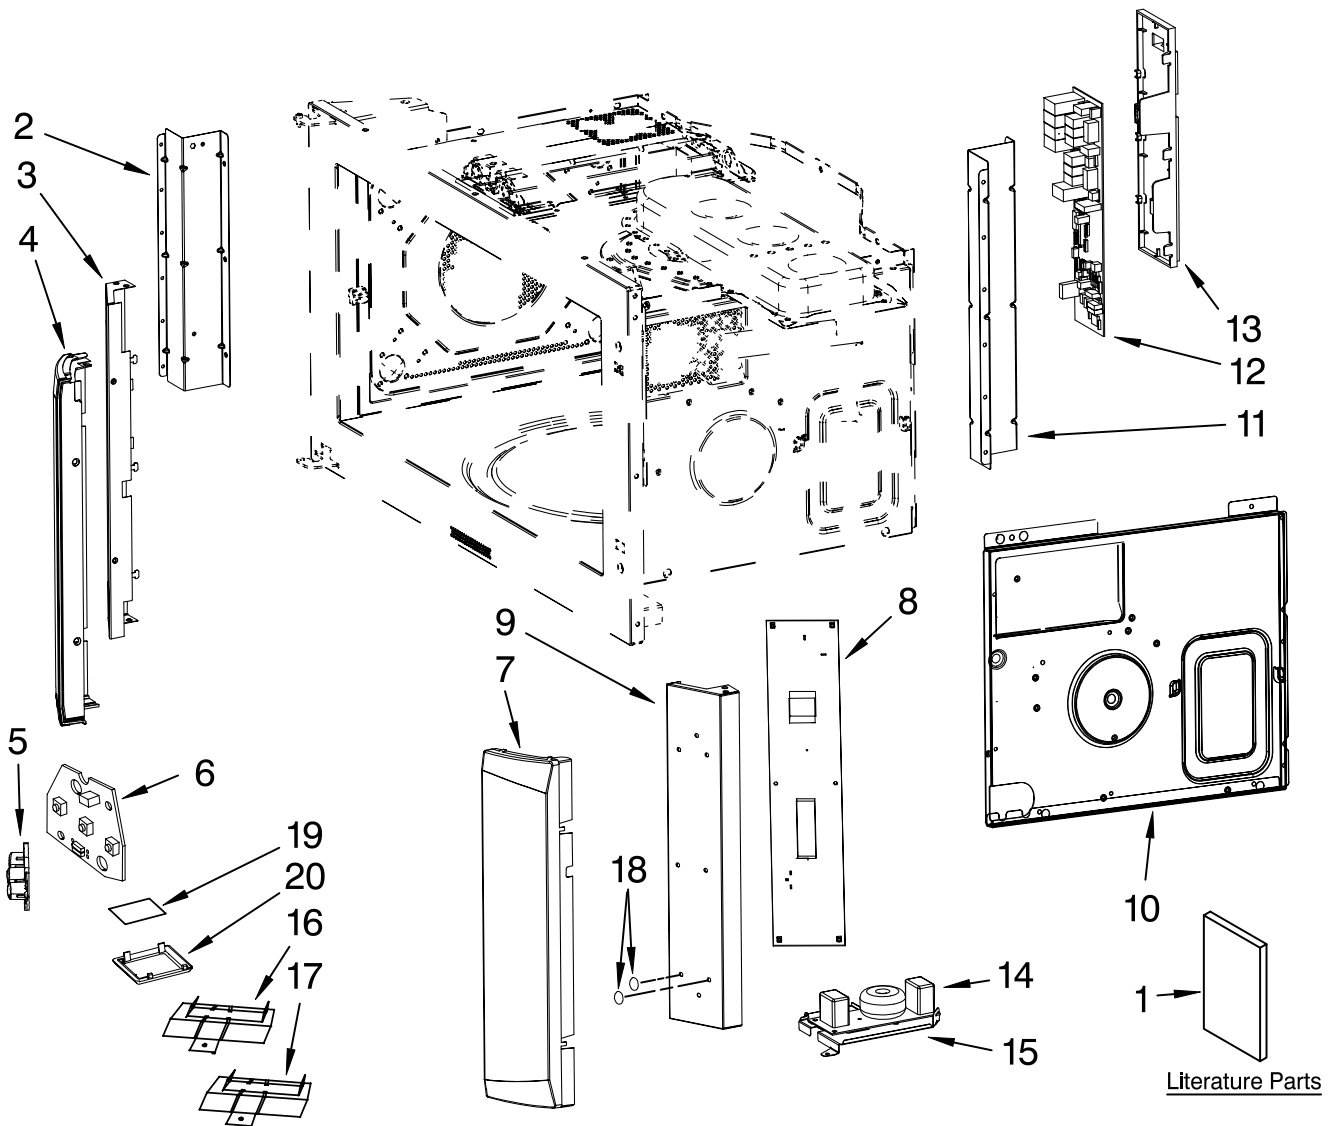

# CONTROL BOARD PARTS

For Models: KHHC2090SWH0, KHHC2090SBL0, KHHC2090SSS0, KHHC2090SBT0  
(White) (Black) (Stainless Steel) (Biscuit)

MICROWAVE  
HOOD  
COMBINATION

**KitchenAid®**

Illus. No.	Part No.	DESCRIPTION
1		Literature Parts
	8205291	Use & Care Guide
	8205293	Tech Sheet
	8205743	Quick Reference
2	8206039	Support, Cavity (Left)
3	8206040	Plate, Protection (Left)
4		Side Panel, Left
	8206478	White
	8206479	Black
	8206480	Biscuit
	8206481	Stainless Steel

Illus. No.	Part No.	DESCRIPTION
5		Button
	8206482	White
	8206483	Black
	8206484	Biscuit
	8206485	Stainless Steel
6	8206486	Hood/Light Switch Board
7		Side Panel, Right
	8206489	White
	8206490	Black
	8206491	Biscuit
	8206492	Stainless Steel
8	8206602	Control Board, (Relay)