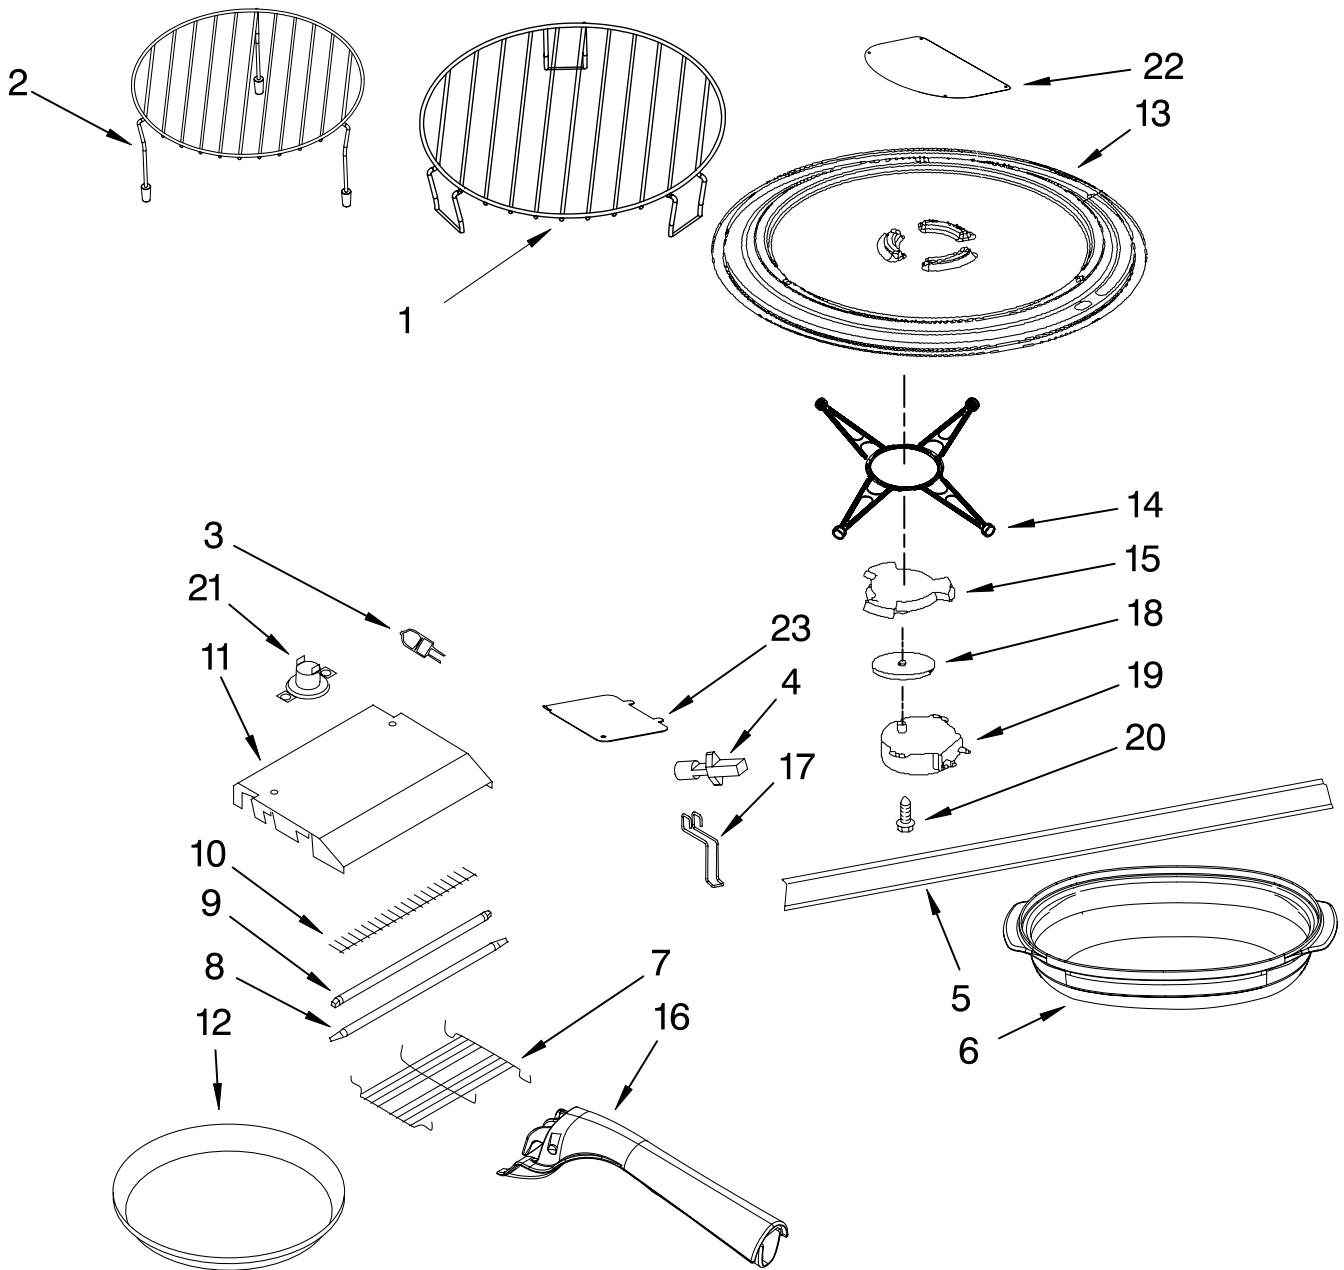

RACK AND TURNTABLE PARTS

For Models: KHHC2090SWH0, KHHC2090SBL0, KHHC2090SSS0, KHHC2090SBT0
(White) (Black) (Stainless Steel) (Biscuit)

Illus. No.	Part No.	DESCRIPTION
1	8205995	Rack, Convection
2	8206264	Rack, Grill
3	8204670	Lamp, Cavity
4	W10113781	Holder, Lamp
5	8205980	Deflector, Air
6	8206451	Steamer
7	8205239	Cover, Protector
8	8184839	Heater, Quartz

Illus. No.	Part No.	DESCRIPTION
9	8184838	Quartz Tube, Softstart
10	8184837	Browner, Halogen
11	8206024	Cover, Insulation (Grill)
12	8205996	Plate, Crisp
13	W10113773	Turntable
14	8206222	Ring, Turntable
15	8205994	Driver, Turntable

Illus. No.	Part No.	DESCRIPTION
16	W10106520	Handle, Crisp Plt
17	8206034	Clip, Cavity Lamp
18	8206101	Spacer
19	8206102	Motor, Turntable
20	4393832	Screw
21	8206025	Thermostat, Grill
22	8206066	Cover, Inlet
23	8206476	Lid, Lamp

FOR ORDERING INFORMATION REFER TO PARTS PRICE LIST