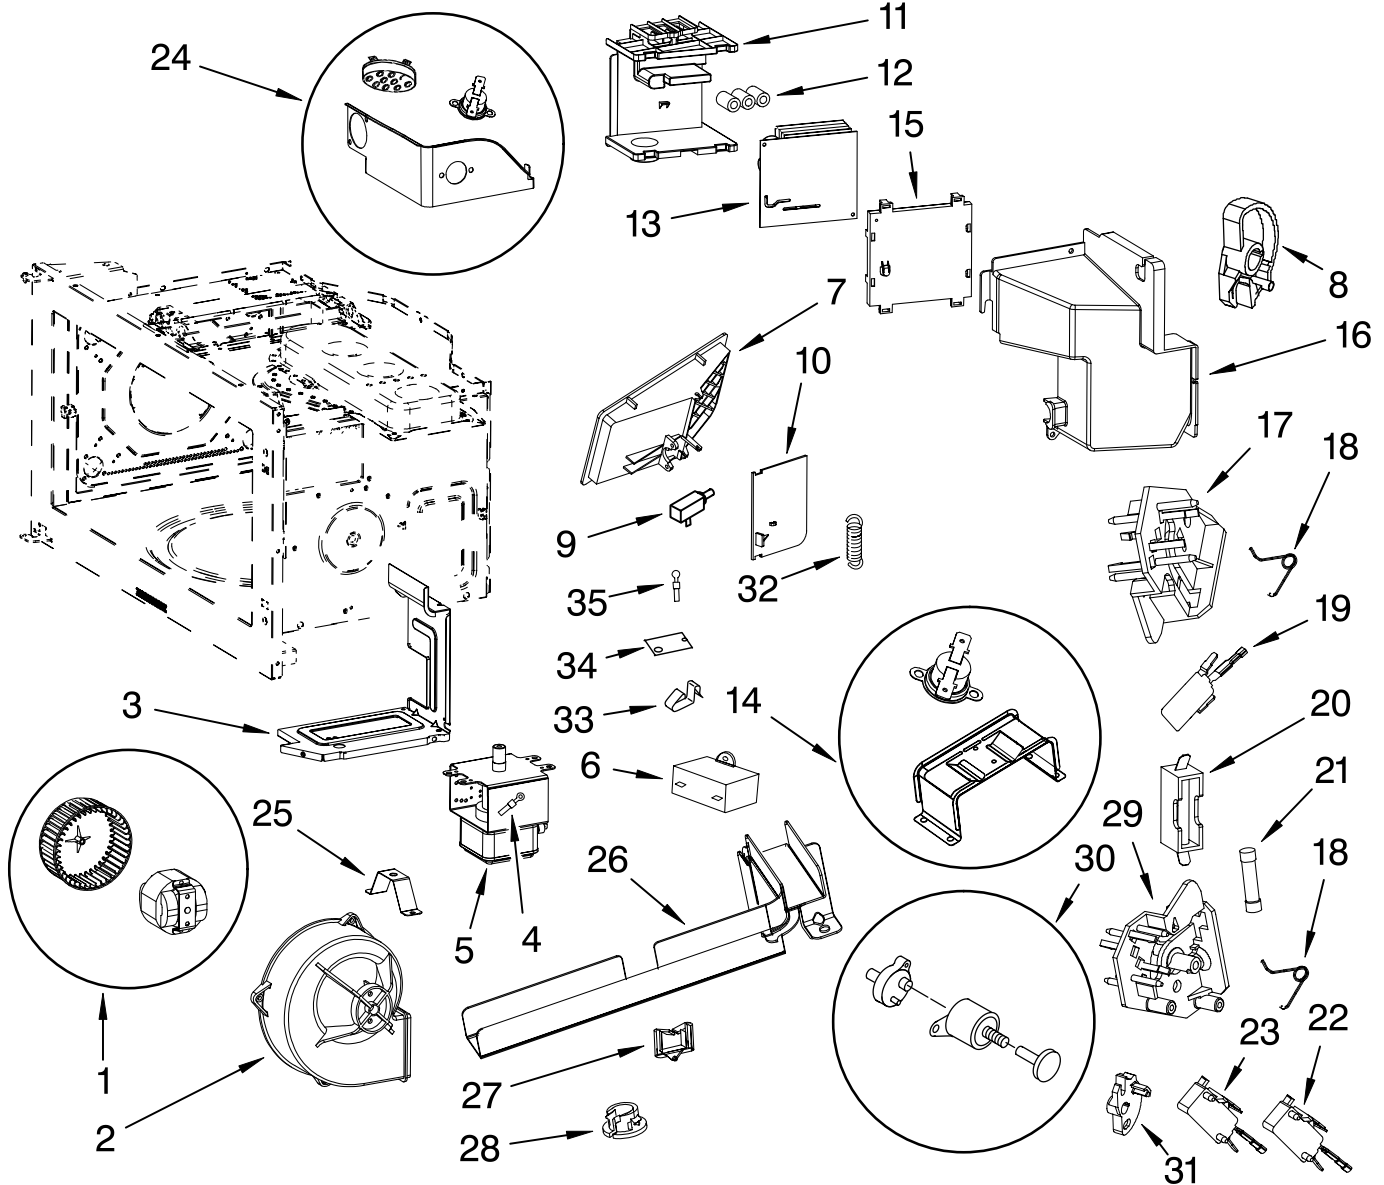

# INTERIOR AND AIR FLOW PARTS

For Models: KHHC2090SWH0, KHHC2090SBL0, KHHC2090SSS0, KHHC2090SBT0

(White)

(Black)

(Stainless Steel)

(Biscuit)

Illus. No.	Part No.	DESCRIPTION
1	8206075	Fan Motor Assy
2	8206076	Housing, Fan
3	8206077	Plate, Divider
4	W10115577	Thermistor, Magnetron
5	8206079	Magnetron
6	8206080	Motor, Capacitor
7	8206081	Housing, Valve
8	W10113786	Cam Plate (Upper)
9	8206082	Solenoid
10	8206083	Lid, Valve
11	8206085	Cover, Inverter
12	8206086	Ferrite Ring