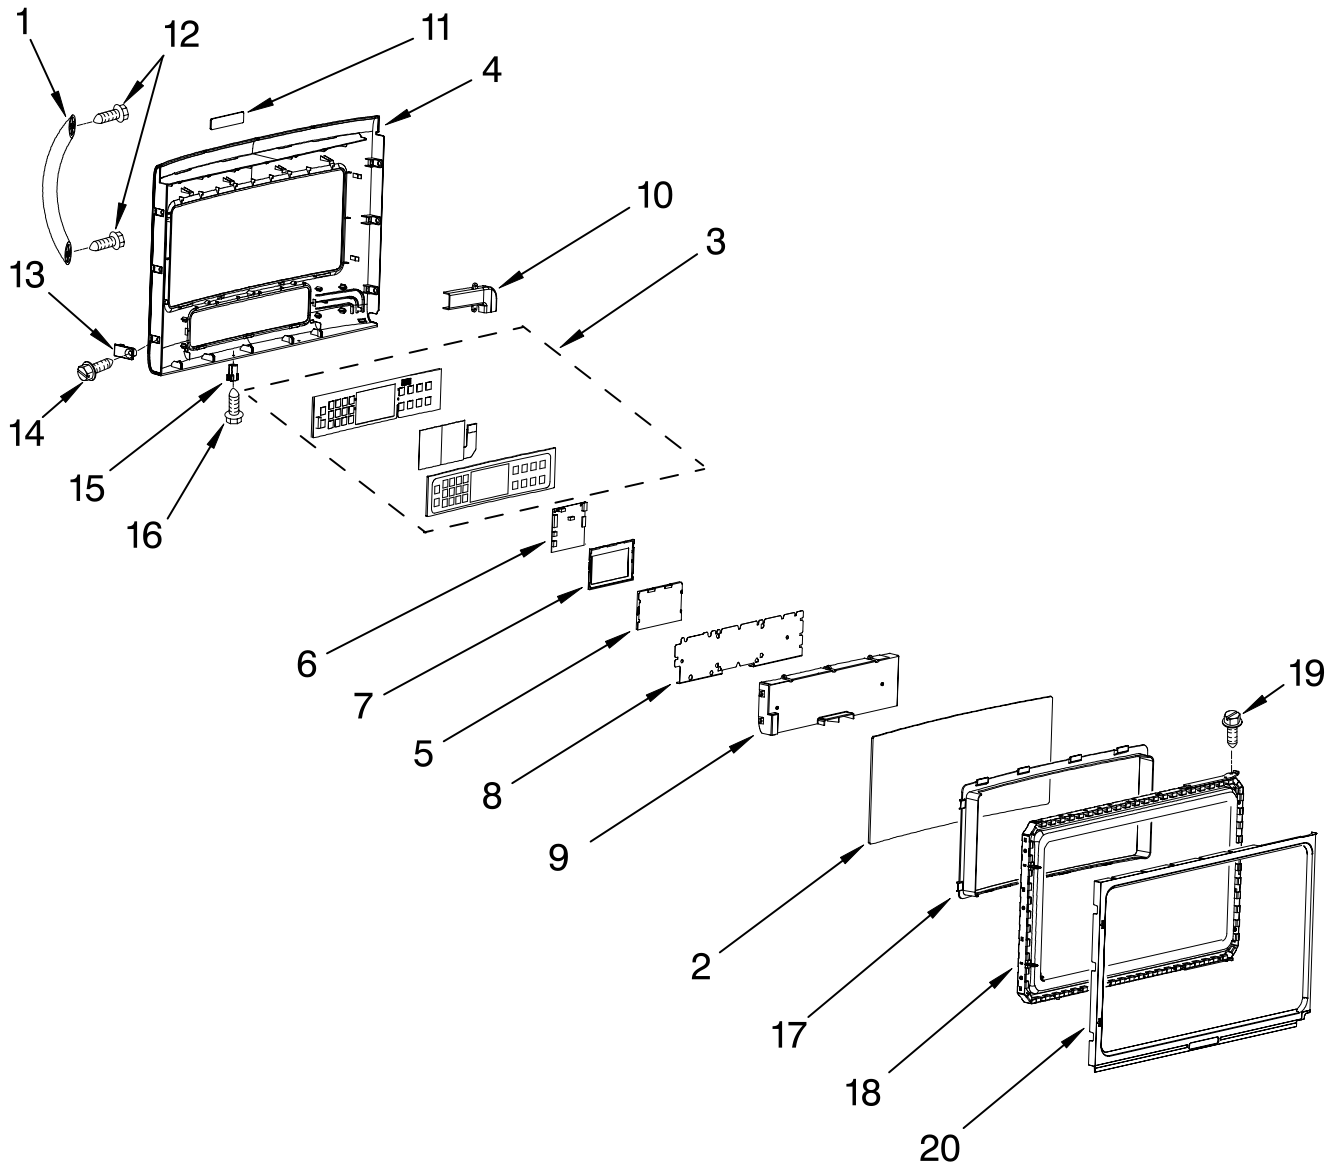

DOOR PARTS

For Models: KHHC2090SWH0, KHHC2090SBL0, KHHC2090SSS0, KHHC2090SBT0
(White) (Black) (Stainless Steel) (Biscuit)

Illus. No.	Part No.	DESCRIPTION
1	8206501	Handle
	W10110267	White
	8206503	Black
	W10116265	Biscuit
	W10116265	Stainless Steel
2	8206528	Outer Door Glass
3	W10116267	Control Panel
4		Outer Door Frame
	8206518	White
	8206519	Black
	8206520	Biscuit
	8206521	Stainless Steel

Illus. No.	Part No.	DESCRIPTION
5	W10116269	LCD Frame
6	W10116268	Board, User (Interface)
7	W10113793	LCD Module
8	8206511	Cntrl Panel Plate
9	8206512	Cntrl Panel Cover
10	8206527	Cable Cover, Door
11		Logo
	8206514	White
	8206515	Black
	8206516	Biscuit
	8206517	Stainless Steel

Illus. No.	Part No.	DESCRIPTION
12	8206513	Screw (2)
13		Spacer, Side (6)
	8206522	White
	8206523	Black
	8206524	Biscuit
	8206525	Stainless Steel
14	8206215	Screw (6)
15	8206178	Spacer, Bottom (2)
16	8206179	Screw (2)
17	8206529	Cover, Choke
18	W10112215	Door Plate Assy
19	8206181	Hinge Screw
20	8206531	Dr Innr Frm Assy

FOR ORDERING INFORMATION REFER TO PARTS PRICE LIST