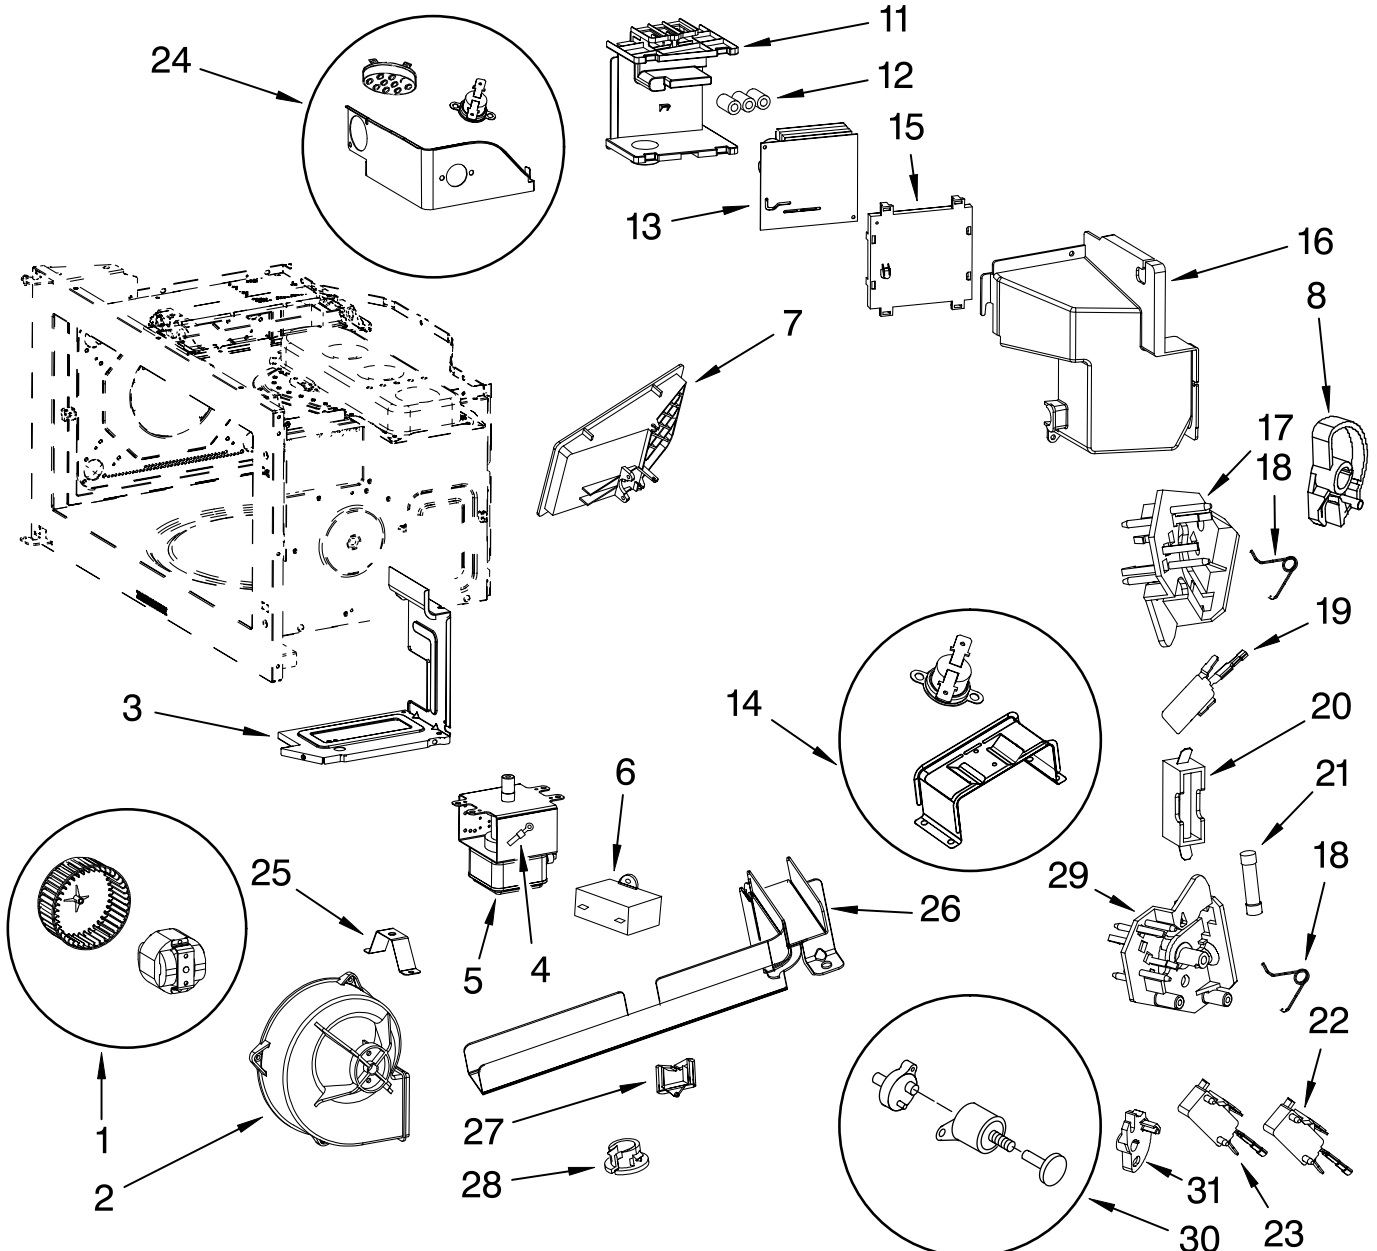

INTERIOR AND AIR FLOW PARTS

For Models: KHMS2050SWH0, KHMS2050SBL0, KHMS2050SSS0, KHMS2050SBT0
(White) (Black) (Stainless Steel) (Biscuit)

Illus. No.	Part No.	DESCRIPTION
1	8206075	Fan Motor Assy
2	8206076	Housing, Fan
3	8206077	Plate, Divider
4	8206078	Thermistor, Magnetron
5	8206079	Magnetron
6	8206080	Motor, Capacitor
7	8206081	Housing, Valve
8	W10113786	Cam Plate (Upper)
11	8206085	Cover, Inverter
12	8206086	Ferrite Ring
13	8206087	Inverter

Illus. No.	Part No.	DESCRIPTION
14	8206035	Thermostat, Base Assembly
15	8206089	Holder, Inverter
16	8206494	Air Guide, Magnetron
17	4393595	Support, Interlock
18	8206091	Spring, Interlock
19	8206345	Switch, Micro (Secondary)
20	8184312	Holder, Fuse
21	4393308	Fuse

Illus. No.	Part No.	DESCRIPTION
22	8206347	Switch, Micro (Monitor)
23	8206352	Switch, Micro (Primary)
24	8206026	Humidity Sensor & Thermostat Assy
25	8206031	Support, Air Guide
26	8206477	Protector, Wire
27	8206037	Clip, Saddle
28	8206038	Clip, Round
29	8206209	Support, Interlock
30	8206210	Piston Assembly
31	W10113787	Cam Plate (Lower)

FOR ORDERING INFORMATION REFER TO PARTS PRICE LIST