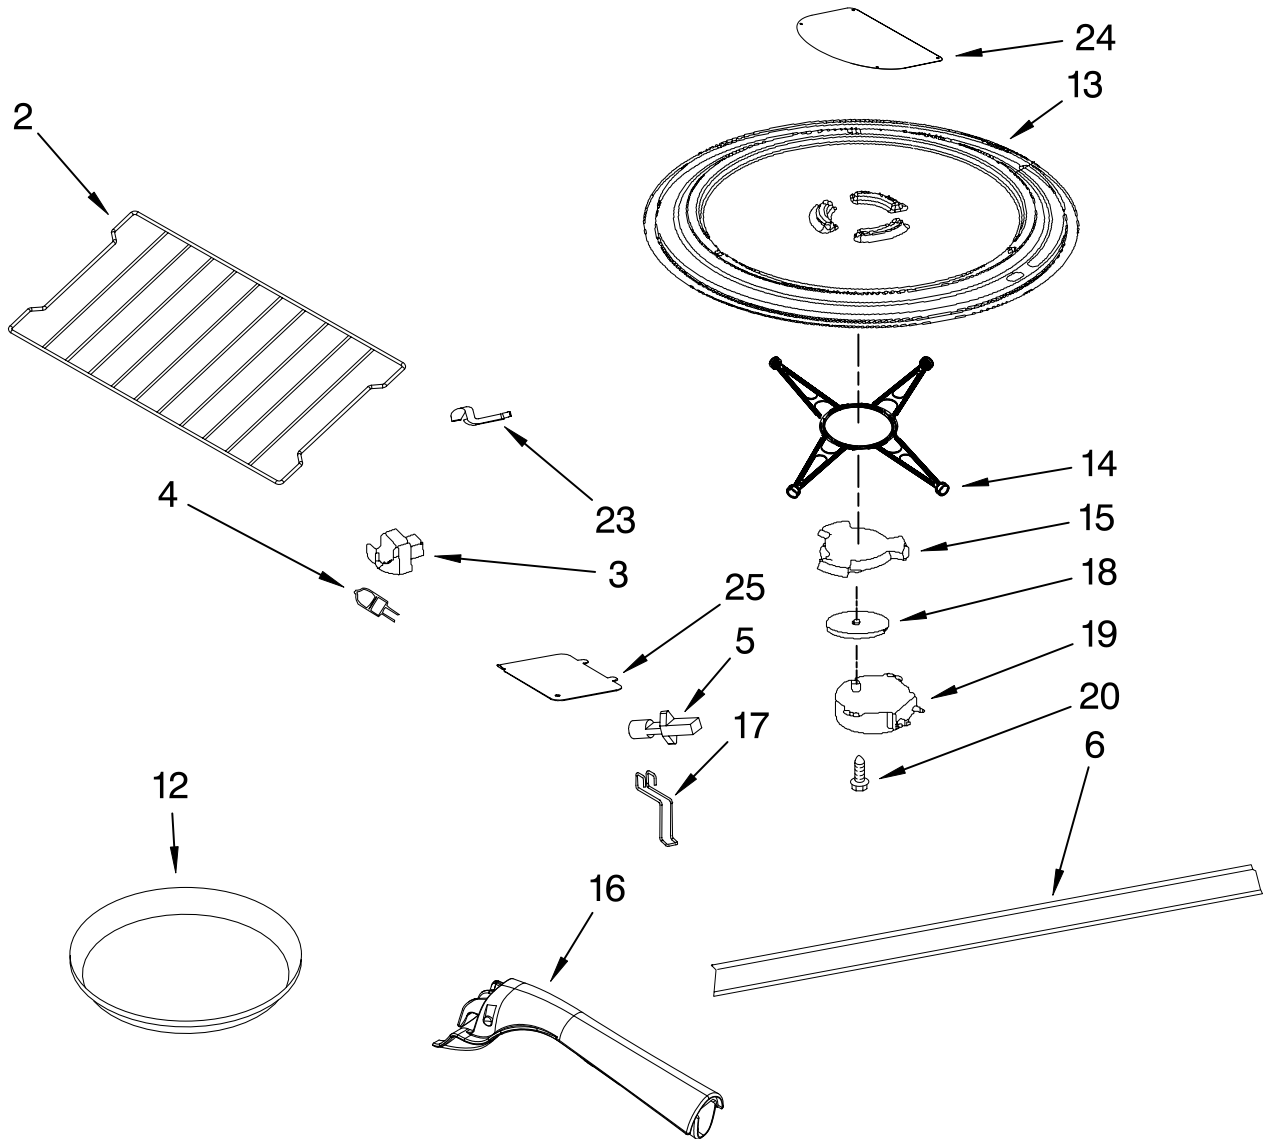

RACK AND TURNTABLE PARTS

For Models: KHMS2050SWH0, KHMS2050SBL0, KHMS2050SSS0, KHMS2050SBT0
(White) (Black) (Stainless Steel) (Biscuit)

Illus. No.	Part No.	DESCRIPTION
2	8206117	Rack
3	8206118	Hook, Rack (4)
4	8204670	Lamp, Cavity
5	W10113781	Holder, Lamp
6	8205980	Deflector, Air
12	8205996	Plate, Crisp

Illus. No.	Part No.	DESCRIPTION
13	8205992	Turntable
14	8206222	Ring, Turntable
15	8205994	Driver, Turntable
16	8204652	Handle
17	8206034	Clip, Cavity Lamp

Illus. No.	Part No.	DESCRIPTION
18	8206101	Spacer
19	8206102	Motor, Turntable
20	4393832	Screw
23	8206116	Spacer
24	8206066	Cover, Inlet
25	8206476	Lid, Lamp

FOR ORDERING INFORMATION REFER TO PARTS PRICE LIST