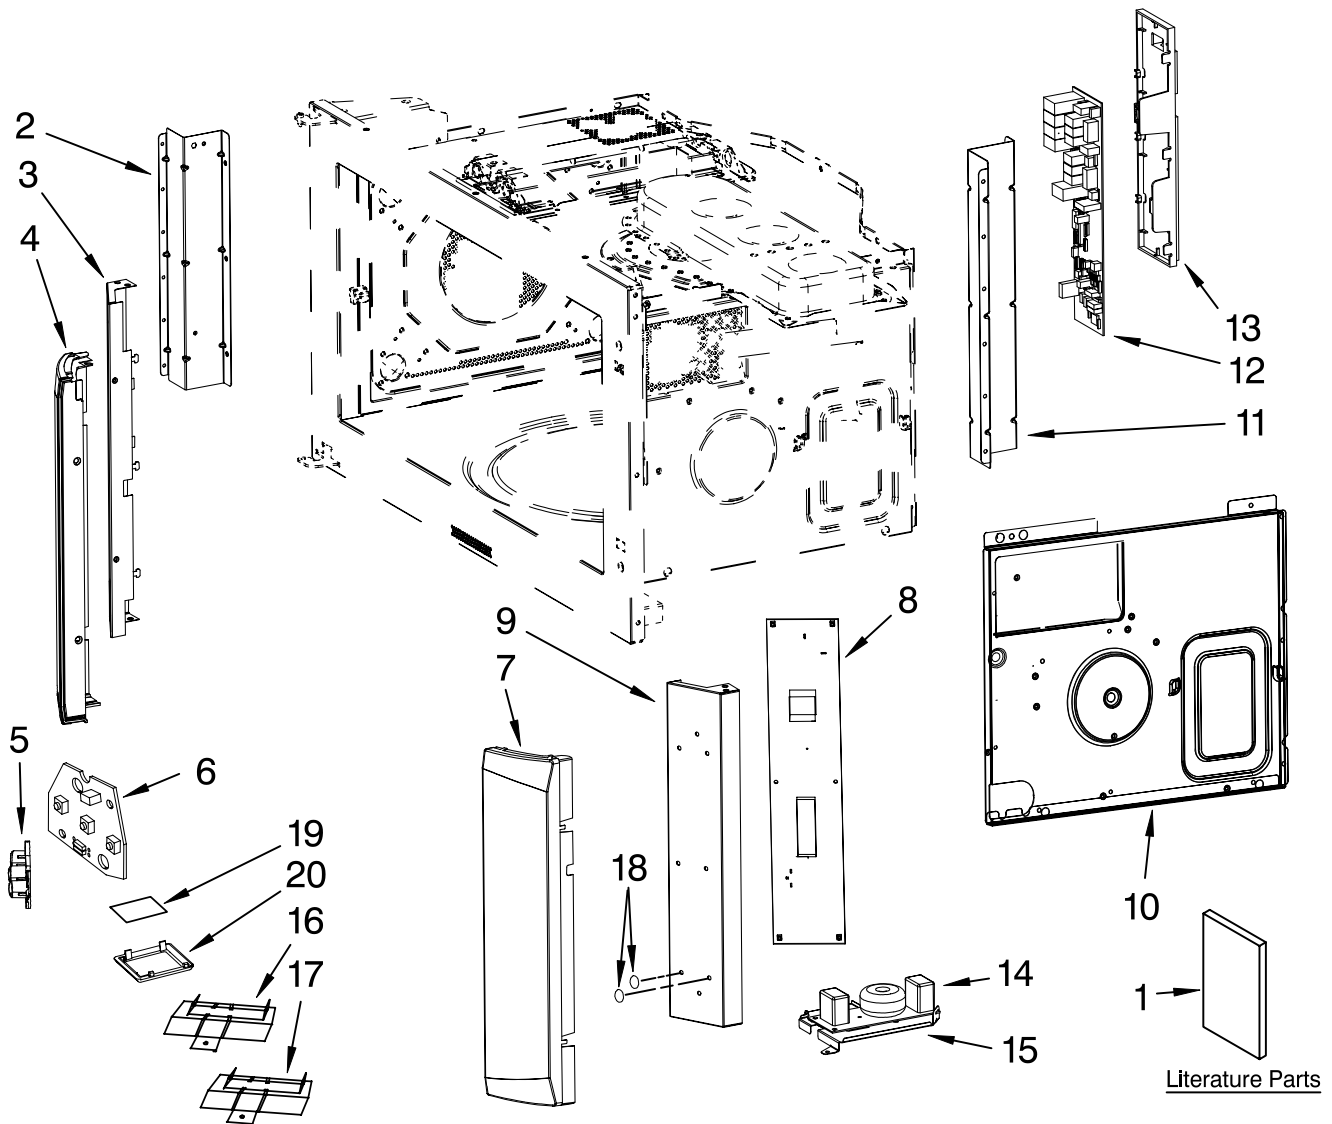

CONTROL BOARD PARTS

For Models: KHMS2050SWH0, KHMS2050SBL0, KHMS2050SSS0, KHMS2050SBT0

(White)

(Black)

(Stainless Steel)

(Biscuit)

MICROWAVE
HOOD
COMBINATION

KitchenAid®

Illus. No.	Part No.	DESCRIPTION
1	8205286	Literature Parts Use & Care Guide
	8205288	Tech Sheet
	8205744	Quick Reference
2	8206039	Support, Cavity (Left)
3	8206040	Plate, Protection (Left)
4		Side Panel, Left
	8206478	White
	8206479	Black
	8206480	Biscuit
	8206481	Stainless Steel

Illus. No.	Part No.	DESCRIPTION
5	8206482	Button White
	8206483	Black
	8206484	Biscuit
	8206485	Stainless Steel
6	8206486	Hood/Light Switch Board
7		Side Panel, Right
	8206489	White
	8206490	Black
	8206491	Biscuit
	8206492	Stainless Steel
8	8206608	Control Board, (Relay)