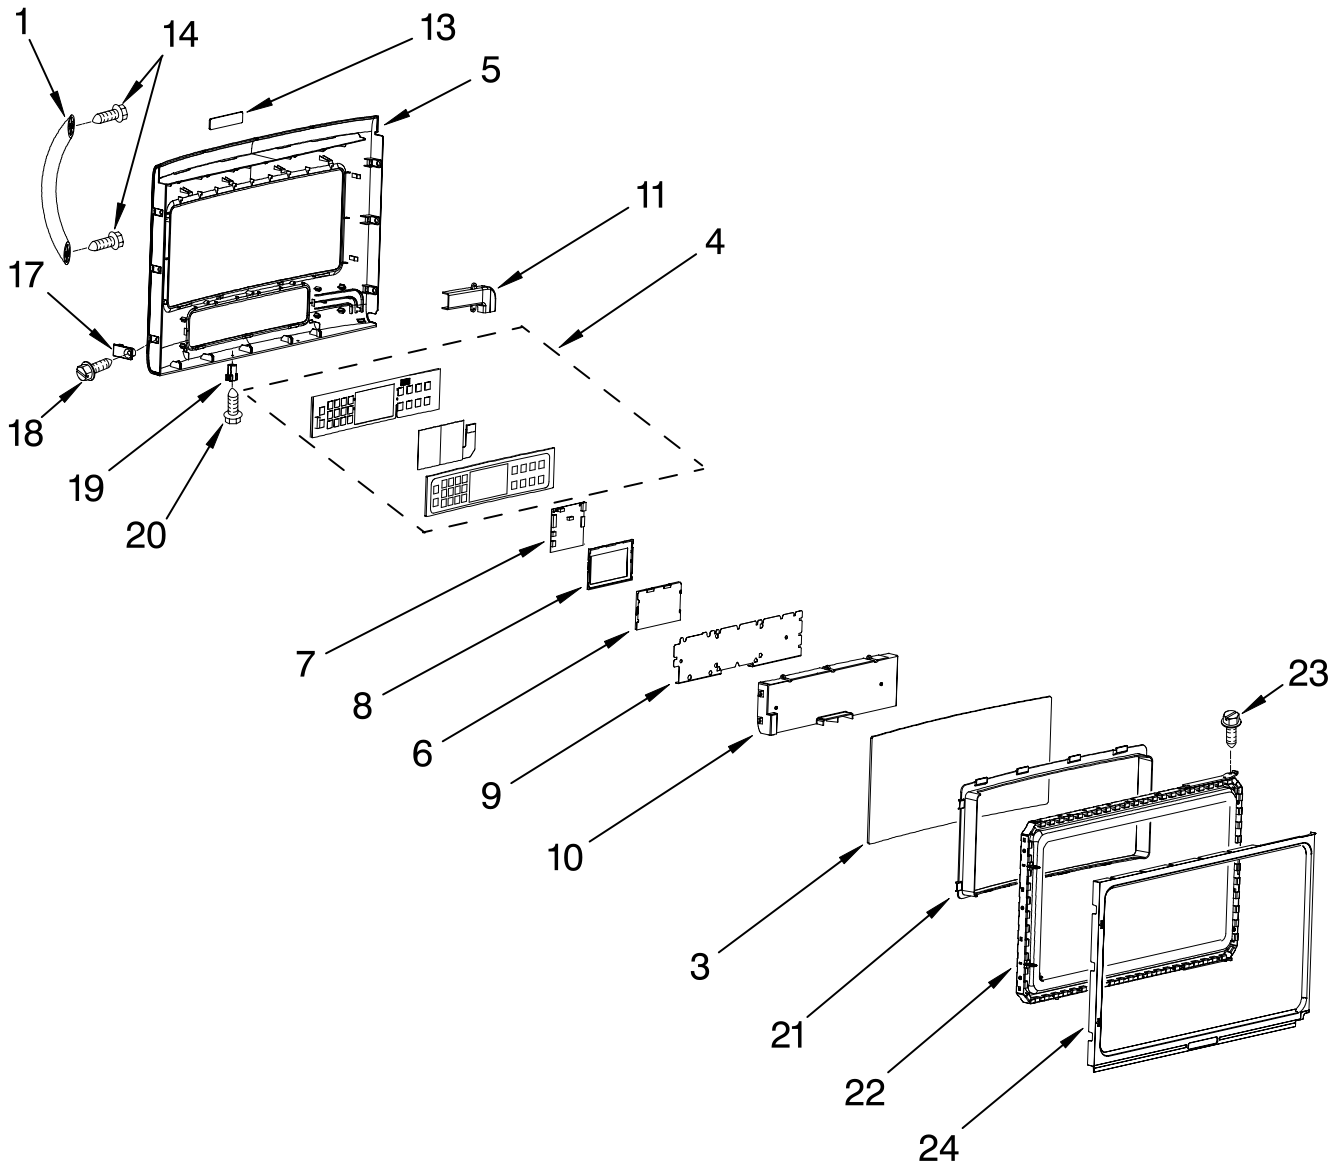

DOOR PARTS

For Models: KHMS2050SWHO, KHMS2050SBL0, KHMS2050SSS0, KHMS2050SBT0
(White) (Black) (Stainless Steel) (Biscuit)

Illus. No.	Part No.	DESCRIPTION
1	8206501	Handle
	W10110267	White
	8206503	Black
	8206504	Biscuit
	8206504	Stainless Steel
3	8206528	Outer Door Glass
4	8206635	Control Panel
5		Outer Door Frame
	8206518	White
	8206519	Black
	8206520	Biscuit
	8206521	Stainless Steel
6	8206510	LCD Frame

Illus. No.	Part No.	DESCRIPTION
7	8206508	Board, User (Interface)
8	W10113793	LCD Module
9	8206511	Cntrl Panel Plate
10	8206512	Cntrl Panel Cover
11	8206527	Cable Cover, Door
		Logo
13	8206514	White
	8206515	Black
	8206516	Biscuit
	8206517	Stainless Steel
14	8206513	Screw (2)

Illus. No.	Part No.	DESCRIPTION
17		Spacer, Side (6)
	8206522	White
	8206523	Black
	8206524	Biscuit
	8206525	Stainless Steel
18	8206215	Screw (6)
19	8206178	Spacer, Bottom (2)
20	8206179	Screw (2)
21	8206529	Cover, Choke
22	W10112215	Door Plate Assy
23	8206181	Hinge Screw
24	8206531	Dr Innr Frm Assy

FOR ORDERING INFORMATION REFER TO PARTS PRICE LIST