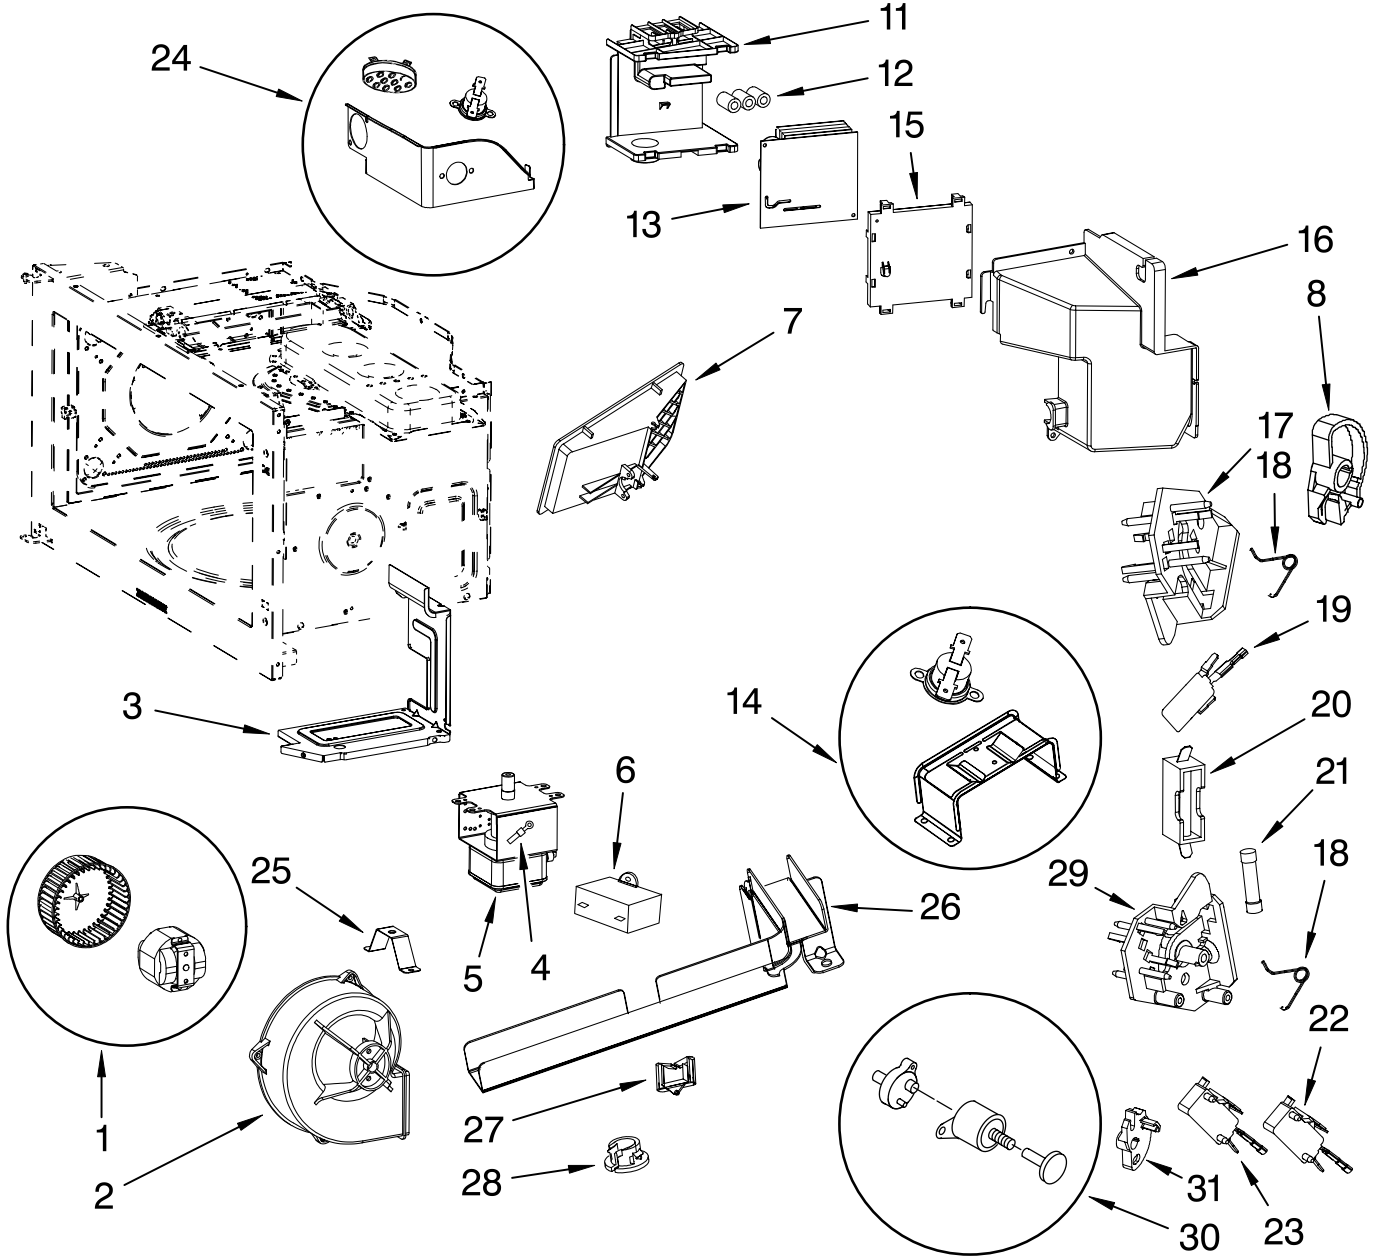

FOR ORDERING INFORMATION REFER TO PARTS PRICE LIST

INTERIOR AND AIR FLOW PARTS

For Models: KHMS2056SWH0, KHMS2056SBL0, KHMS2056SSS0

(White)

(Black)

(Stainless Steel)

Illus. No.	Part No.	DESCRIPTION
1	8206075	Fan Motor Assy
2	8206076	Housing, Fan
3	8206077	Plate, Divider
4	8206078	Thermistor, Magnetron
5	8206079	Magnetron
6	8206080	Motor, Capacitor
7	8206081	Housing, Valve
8	W10113786	Cam Plate (Upper)
11	8206085	Cover, Inverter
12	8206086	Ferrite Ring
13	8206087	Inverter