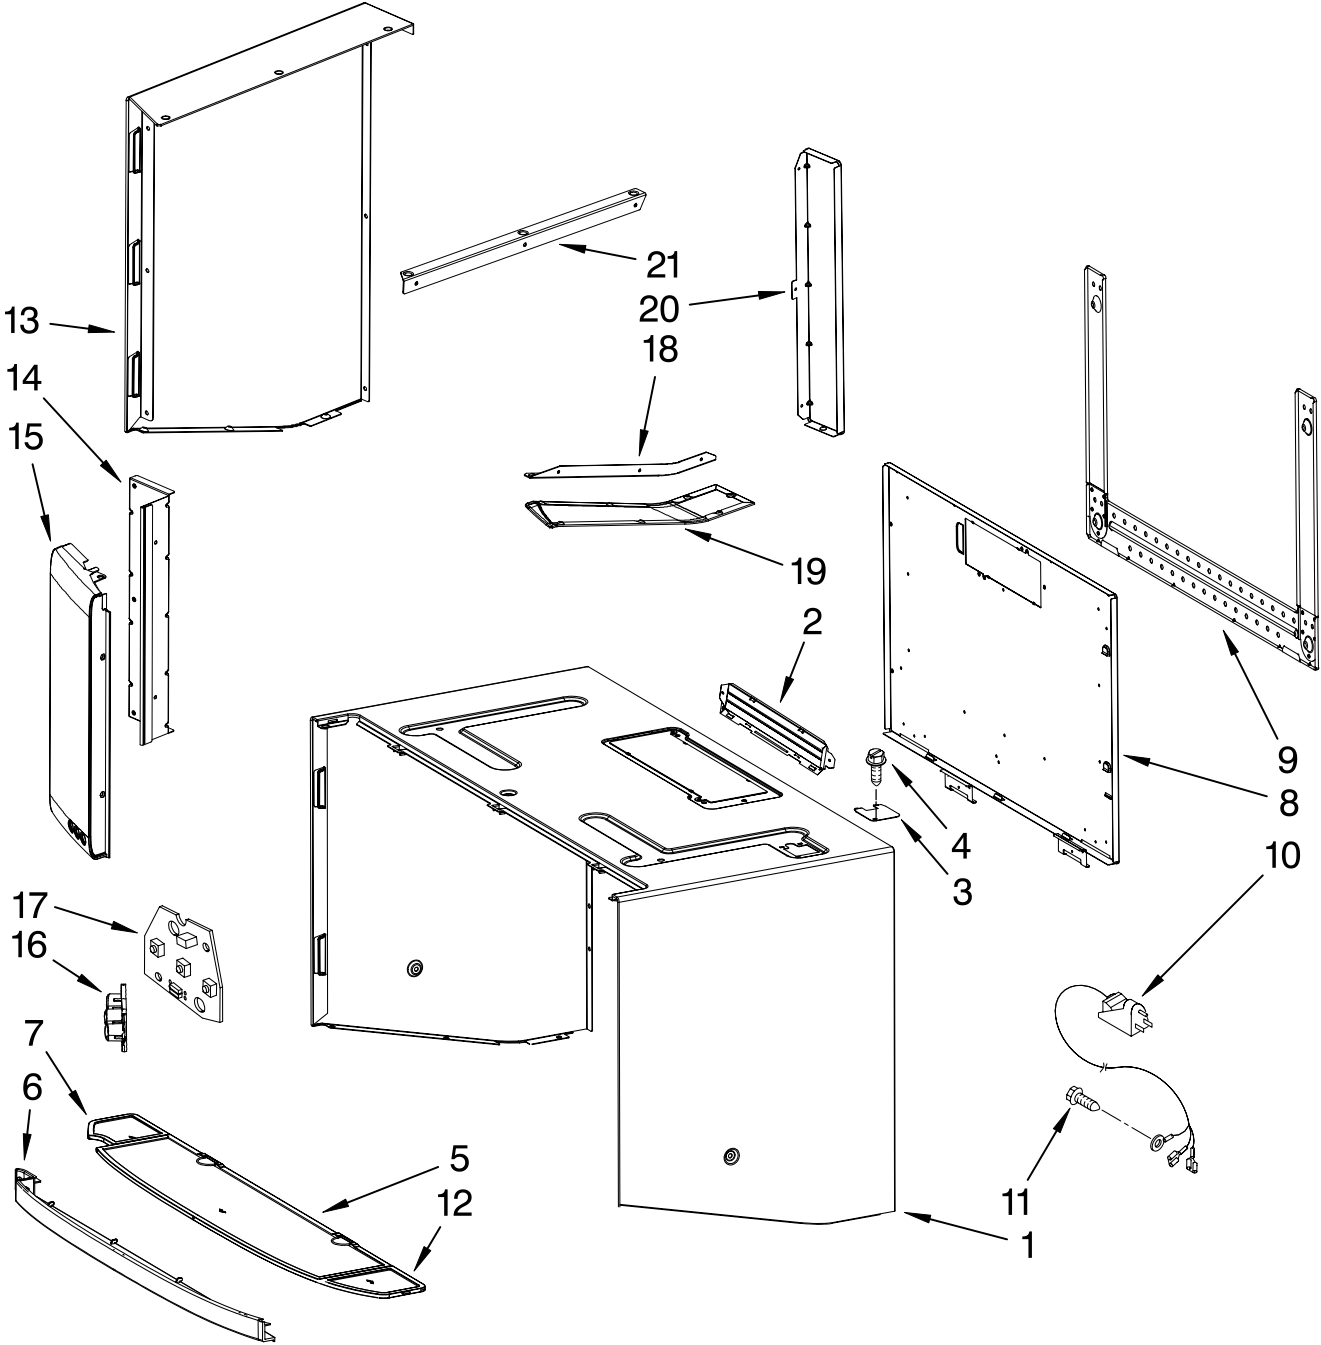

CABINET AND INSTALLATION PARTS

For Models: KHMS2056SWH0, KHMS2056SBL0, KHMS2056SSS0
(White) (Black) (Stainless Steel)

FOR ORDERING INFORMATION REFER TO PARTS PRICE LIST