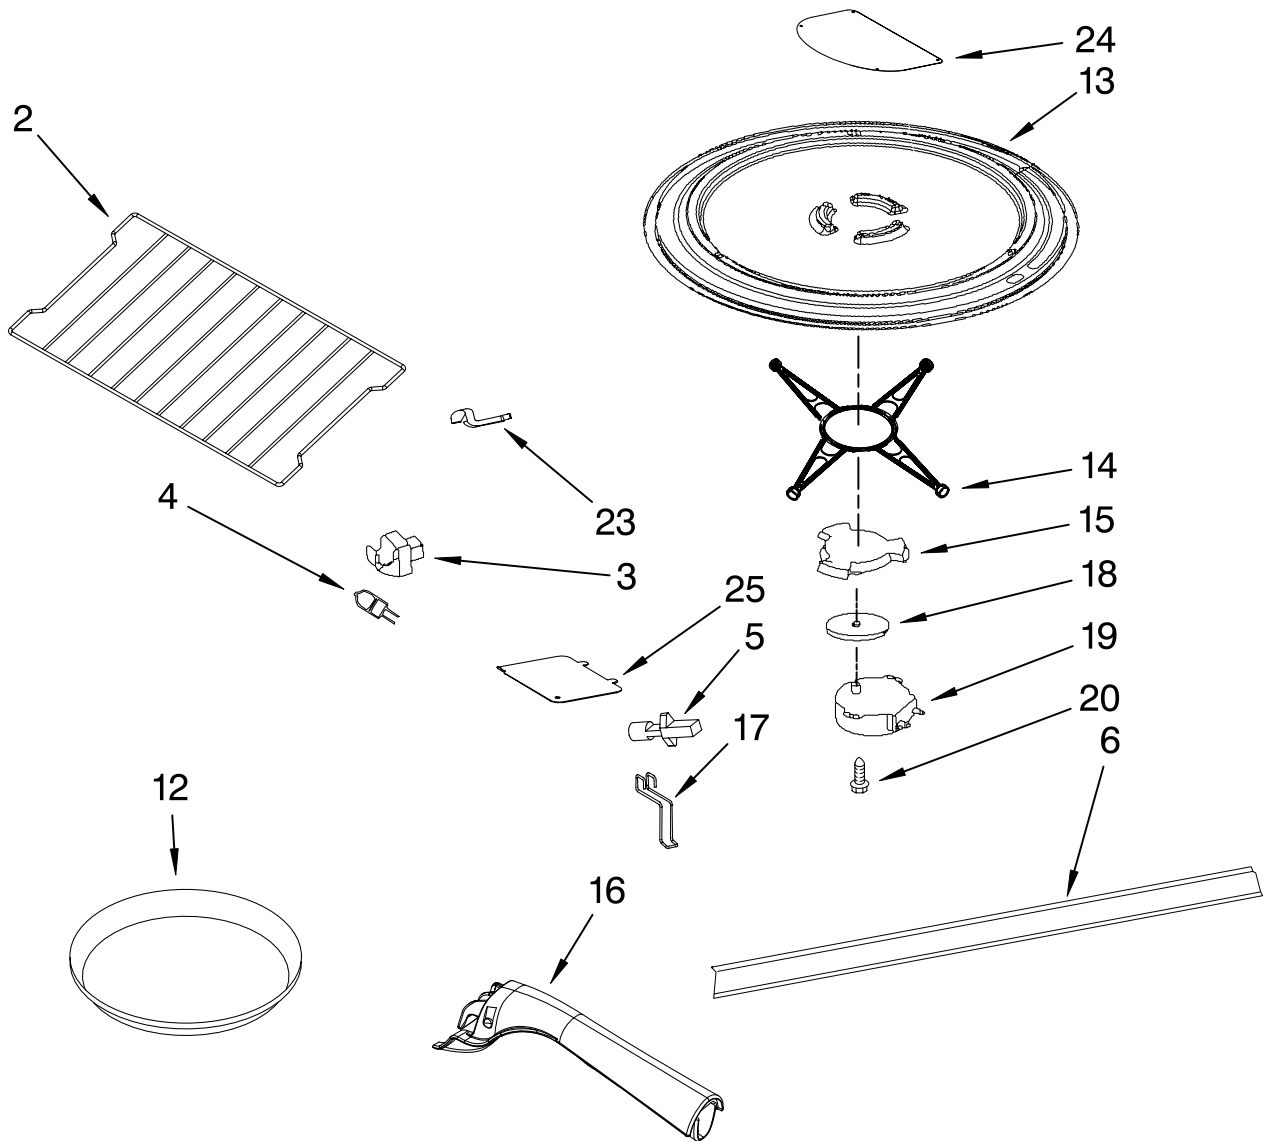

RACK AND TURNTABLE PARTS

For Models: KHMS2056SWH0, KHMS2056SBL0, KHMS2056SSS0
(White) (Black) (Stainless Steel)

Illus. No.	Part No.	DESCRIPTION
2	8206117	Rack
3	8206118	Hook, Rack (4)
4	8204670	Lamp, Cavity
5	W10113781	Holder, Lamp
6	8205980	Deflector, Air
12	8205996	Plate, Crisp

Illus. No.	Part No.	DESCRIPTION
13	8205992	Turntable
14	8206222	Ring, Turntable
15	8205994	Driver, Turntable
16	W10106520	Handle
17	8206034	Clip, Cavity Lamp

Illus. No.	Part No.	DESCRIPTION
18	8206101	Spacer
19	W10143959	Motor, Turntable
20	4393832	Screw
23	8206116	Spacer
24	8206066	Cover, Inlet
25	8206476	Lid, Lamp

FOR ORDERING INFORMATION REFER TO PARTS PRICE LIST