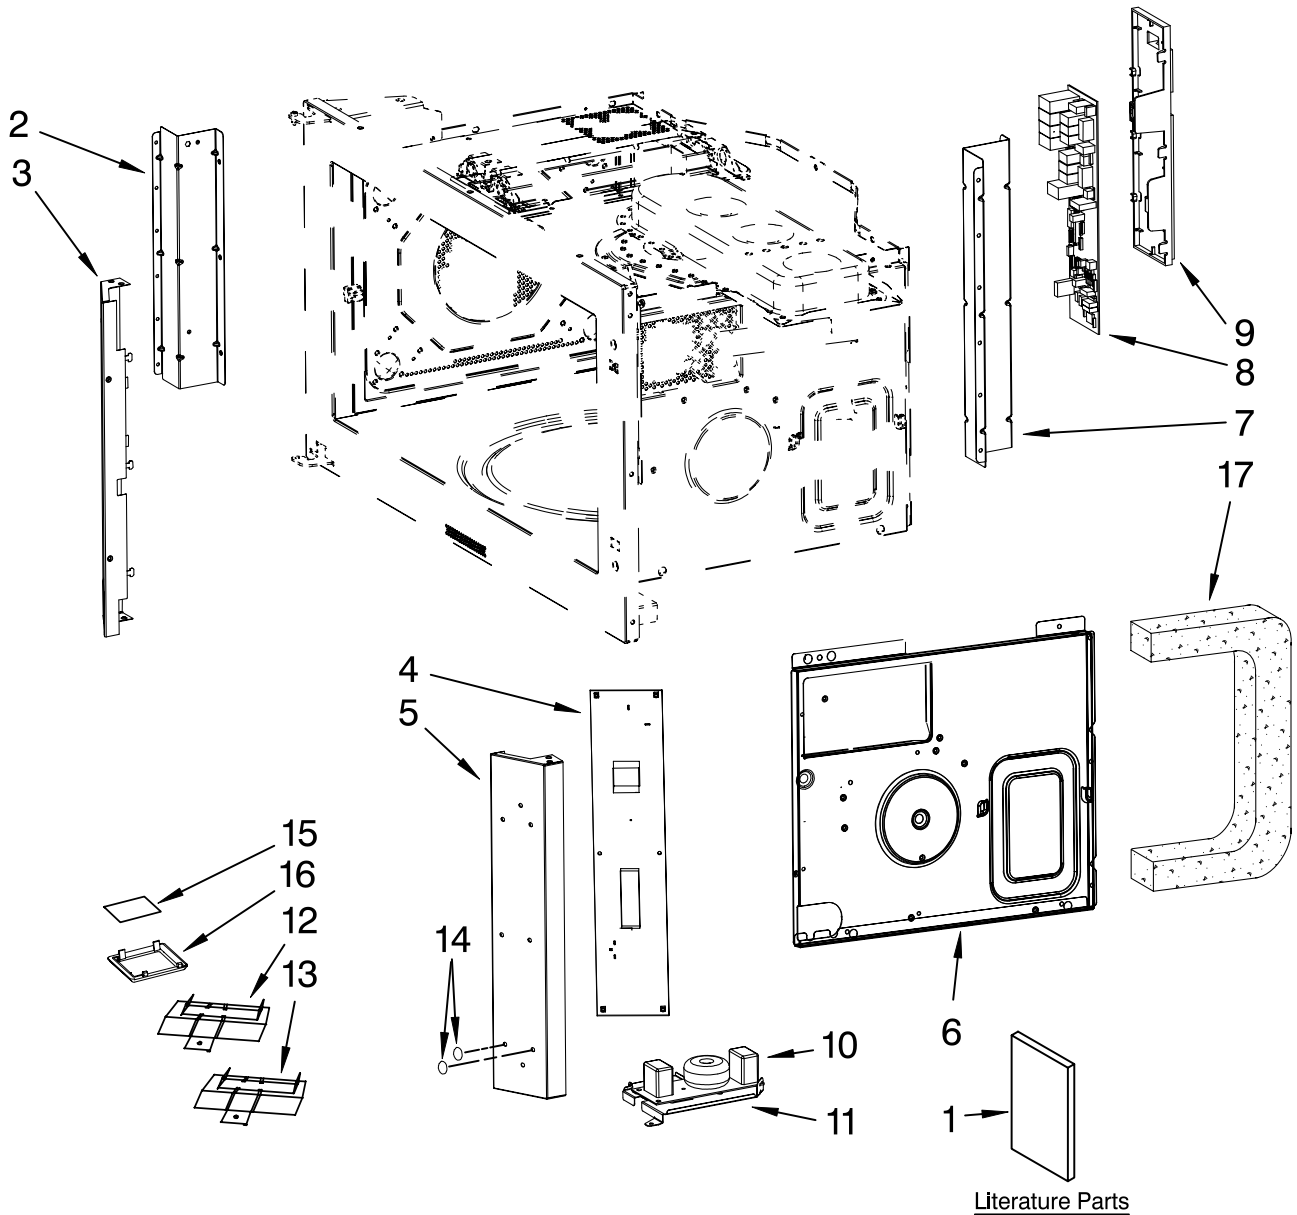

CONTROL BOARD PARTS

For Models: KHMS2056SWH0, KHMS2056SBL0, KHMS2056SSS0
(White) (Black) (Stainless Steel)

MICROWAVE
HOOD
COMBINATION

KitchenAid®

Literature Parts

Illus. No.	Part No.	DESCRIPTION	Illus. No.	Part No.	DESCRIPTION	Illus. No.	Part No.	DESCRIPTION
1	W10117076	Literature Parts Use & Care Guide	4	8206608	Control Board, (Relay)	10	8206062	AC Line Filter
	8205288	Tech Sheet	5	8206061	Plate, Protection (Right)	11	8206060	Holder, Filter
	8205744	Quick Reference	6	W10113785	Plate, Chassis	12	W10113782	Resistor (50W)
2	8206039	Support, Cavity (Left)	7	8206065	Support, Cavity (Right)	13	W10113783	Resistor (25W)
3	8206040	Plate, Protection (Left)	8	8206493	Board, Relay	14	W10113784	Spacer (6)
			9	8206053	Holder, Microcomputer	15	8169499	Glass, Lamp
						16	8169646	Frame, Glass
						17	W10143955	Seal, Foam

FOR ORDERING INFORMATION REFER TO PARTS PRICE LIST

DOOR PARTS

For Models: KHMS2056SWH0, KHMS2056SBL0, KHMS2056SSS0
(White) (Black) (Stainless Steel)

Illus. No.	Part No.	DESCRIPTION
1	8206501	Handle White
	W10110267	Black
	W10116265	Stainless Steel
3	8206528	Outer Door Glass
4	8206635	Control Panel
5	8206518	Outer Door Frame White
	8206519	Black
	8206521	Stainless Steel
6	W10116269	LCD Frame

Illus. No.	Part No.	DESCRIPTION
7	W10143961	Board, User (Interface)
8	W10143962	LCD Module
9	8206511	Cntrl Panel Plate
10	8206512	Cntrl Panel Cover
11	8206527	Cable Cover, Door
12	W10143965	Clip,Hinge Screw
13		Logo
	8206514	White
	8206515	Black
	8206517	Stainless Steel
14	8206513	Screw (2)