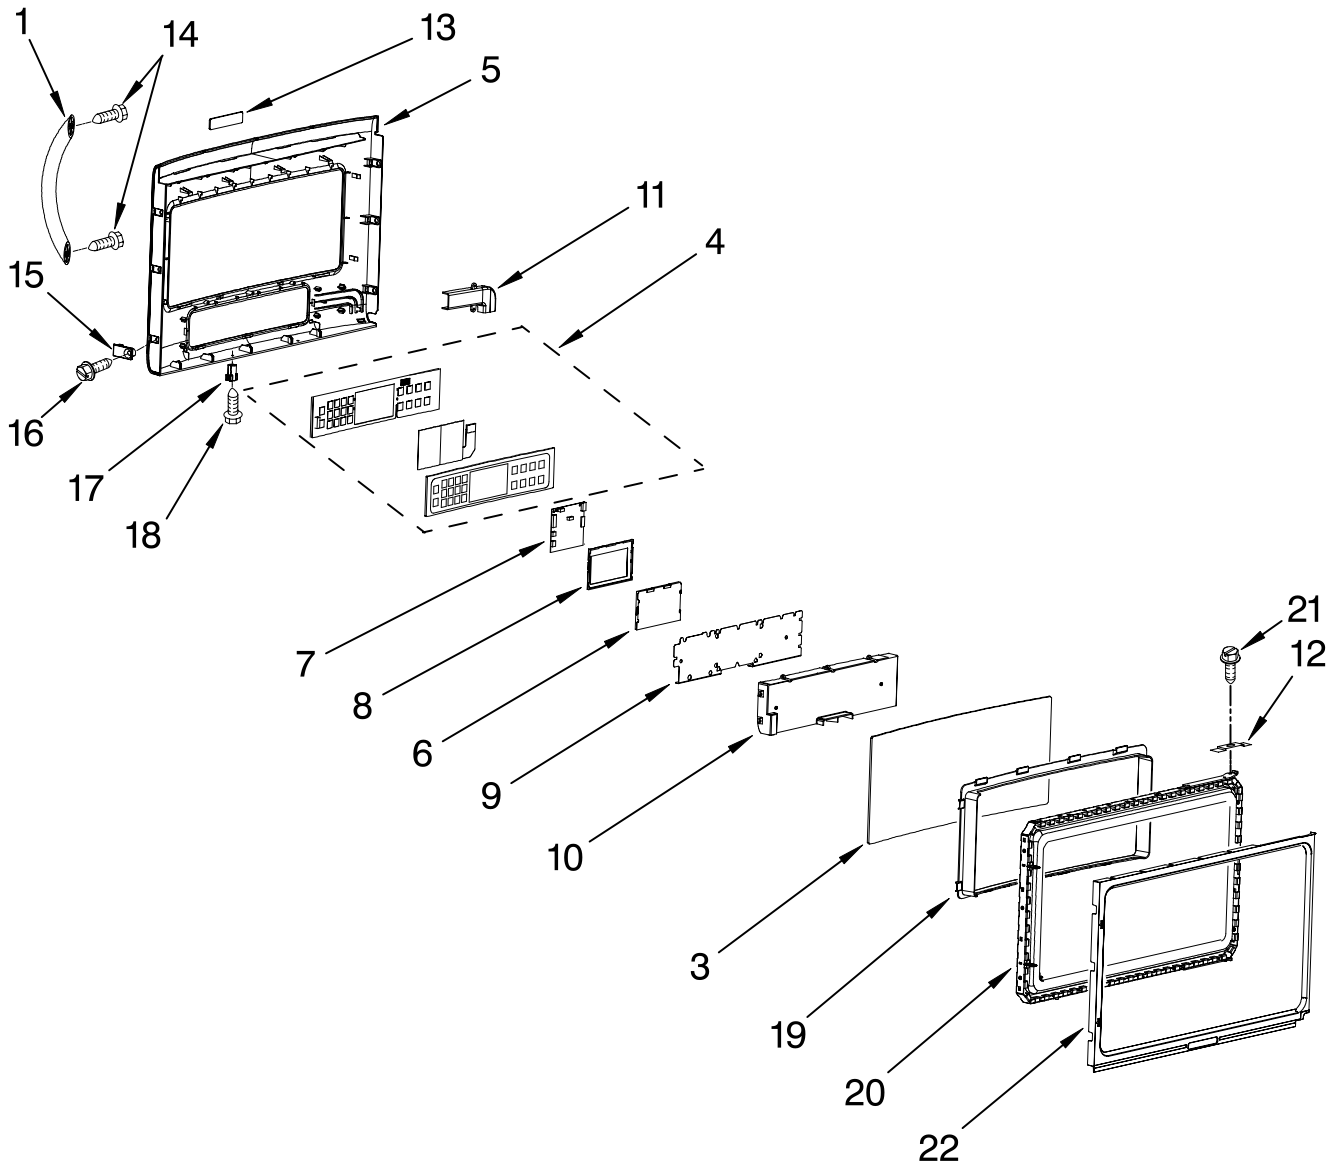

CONTROL BOARD PARTS

For Models: KHMS2056SWH0, KHMS2056SBL0, KHMS2056SSS0
(White) (Black) (Stainless Steel)

MICROWAVE
HOOD
COMBINATION

KitchenAid®

Literature Parts

Illus. No.	Part No.	DESCRIPTION	Illus. No.	Part No.	DESCRIPTION	Illus. No.	Part No.	DESCRIPTION
1	W10117076	Literature Parts Use & Care Guide	4	8206608	Control Board, (Relay)	10	8206062	AC Line Filter
	8205288	Tech Sheet	5	8206061	Plate, Protection (Right)	11	8206060	Holder, Filter
	8205744	Quick Reference	6	W10113785	Plate, Chassis	12	W10113782	Resistor (50W)
2	8206039	Support, Cavity (Left)	7	8206065	Support, Cavity (Right)	13	W10113783	Resistor (25W)
3	8206040	Plate, Protection (Left)	8	8206493	Board, Relay	14	W10113784	Spacer (6)
			9	8206053	Holder, Microcomputer	15	8169499	Glass, Lamp
						16	8169646	Frame, Glass
						17	W10143955	Seal, Foam

FOR ORDERING INFORMATION REFER TO PARTS PRICE LIST

DOOR PARTS

For Models: KHMS2056SWH0, KHMS2056SBL0, KHMS2056SSS0
(White) (Black) (Stainless Steel)

Illus. No.	Part No.	DESCRIPTION
1	8206501	Handle White
	W10110267	Black
	W10116265	Stainless Steel
3	8206528	Outer Door Glass
4	8206635	Control Panel
5	8206518	Outer Door Frame White
	8206519	Black
	8206521	Stainless Steel
6	W10116269	LCD Frame

Illus. No.	Part No.	DESCRIPTION
7	W10143961	Board, User (Interface)
8	W10143962	LCD Module
9	8206511	Cntrl Panel Plate
10	8206512	Cntrl Panel Cover
11	8206527	Cable Cover, Door
12	W10143965	Clip,Hinge Screw
13		Logo
	8206514	White
	8206515	Black
	8206517	Stainless Steel
14	8206513	Screw (2)