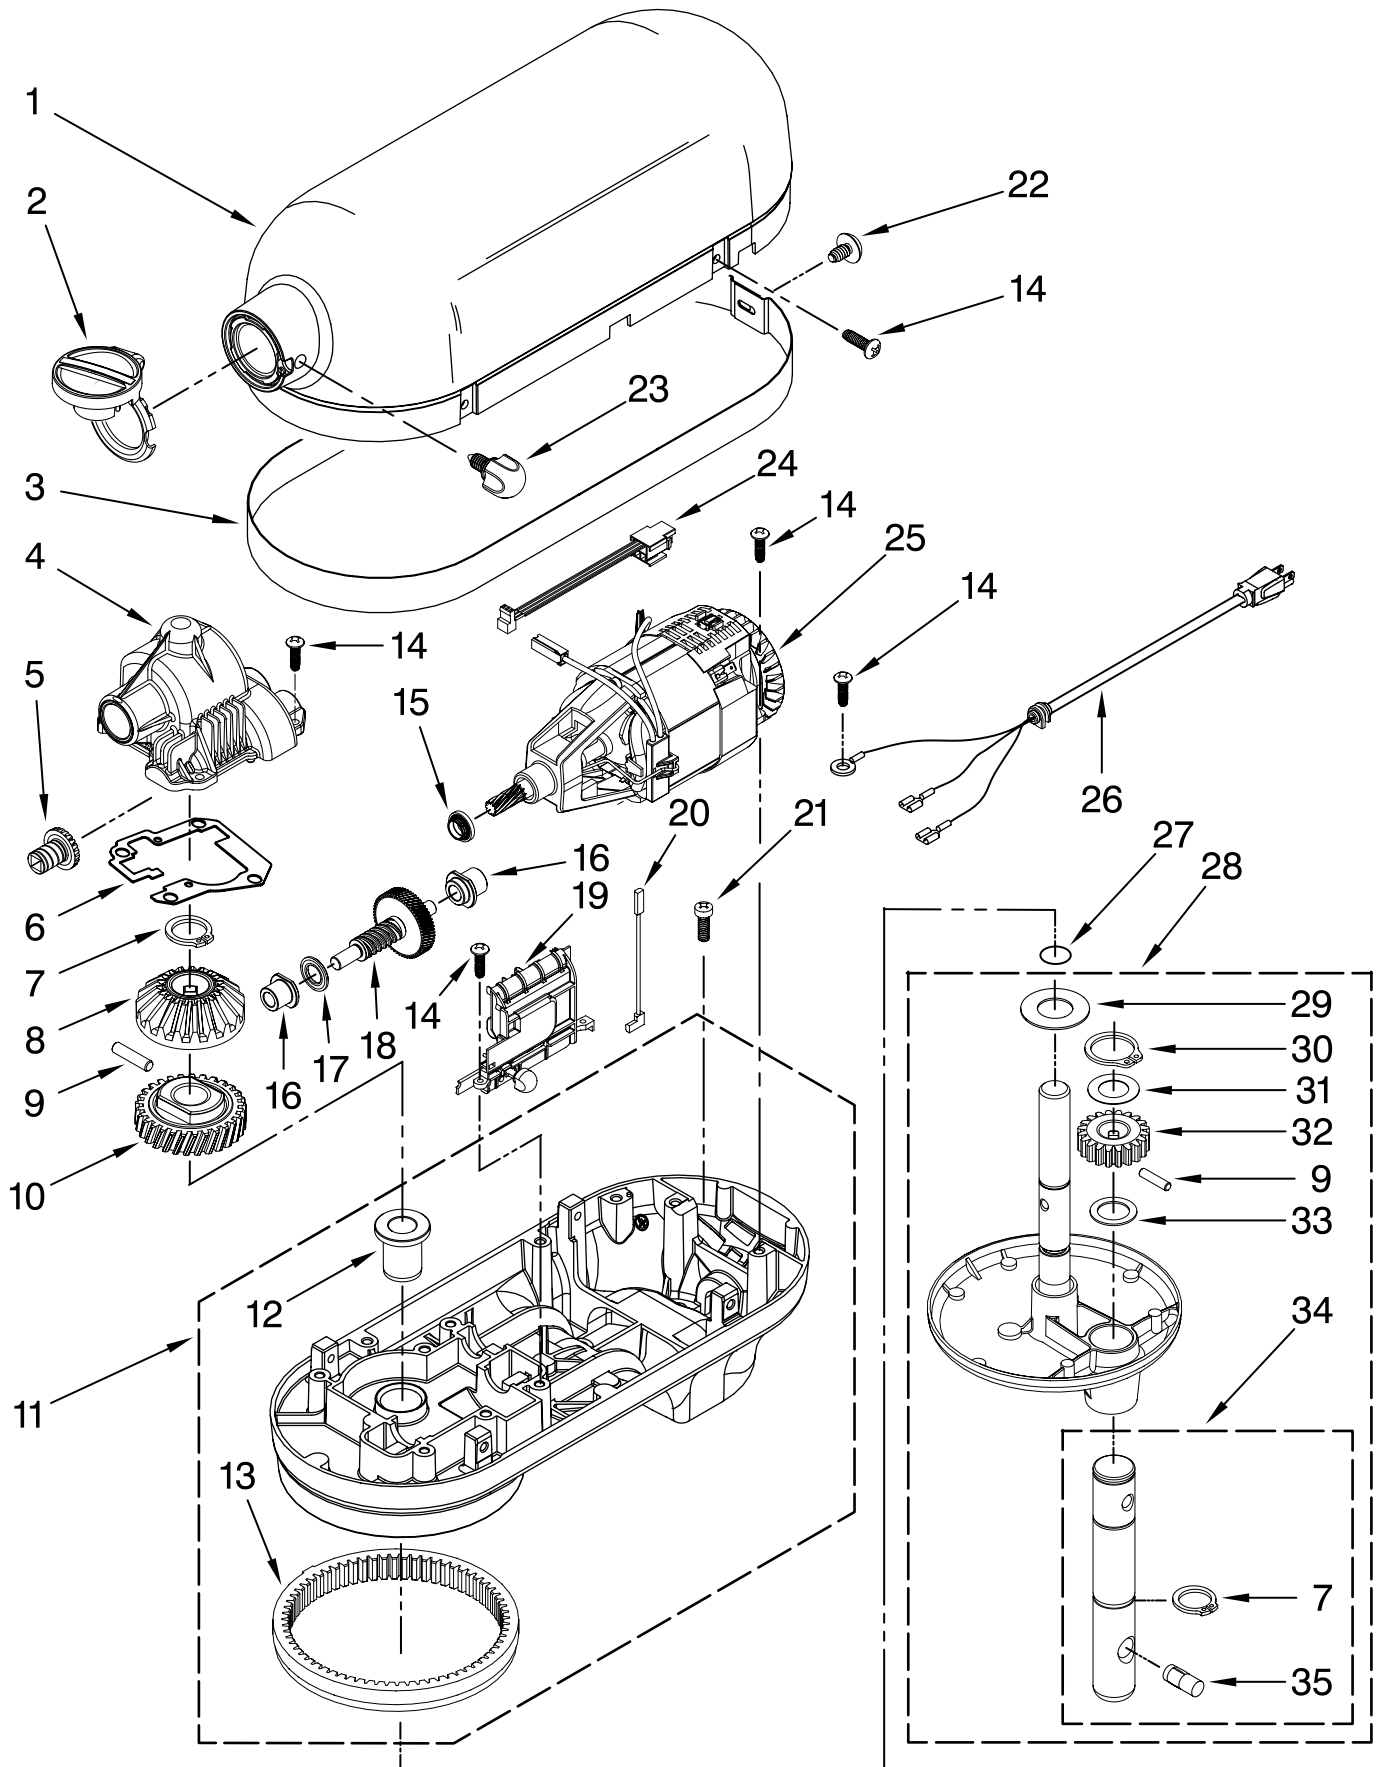

PARTS LIST

for

KitchenAid®

6 QT. STAND MIXER

PROFESSIONAL 600 BOWL LIFT

MODELS:

KP26M1XMR5 (Meringue)	KP26M1XAZ5 (Azure Blue)
KP26M1XBS5 (Blue Steel)	KP26M1XER5 (Empire Red)
KP26M1XCM5 (Cinnamon)	KP26M1XWG5 (Williams Sonoma Green)
KP26M1XDP5 (Dark Pewter)	KP26M1XOB5 (Onyx Black)
KP26M1XLC5 (Licorice)	KP26M1XWH5 (White)
KP26M1XMC5 (Metallic Chrome)	KP26M1XCV5 (Caviar)
KP26M1XNP5 (Nickel Pearl)	4KP26M1XMR5 (Meringue)
KP26M1XPM5 (Pearl Metallic)	4KP26M1XBS5 (Blue Steel)
KP26M1XBP5 (Brass Pearl)	4KP26M1XDP5 (Dark Pewter)
KP26M1XBR5 (Bronze Pearl)	4KP26M1XLC5 (Licorice)
KP26M1XCE5 (Copper Pearl)	4KP26M1XMC5 (Metallic Chrome)
KP26M1XRC5 (Cayenne)	4KP26M1XNP5 (Nickel Pearl)
KP26M1XSV5 (Silver Sage)	4KP26M1XPM5 (Pearl Metallic)
KP26M1XSE5 (Seashell)	

For Models: KP26M1X_5, 4KP26M1X_5

FOR ORDERING INFORMATION REFER TO PARTS PRICE LIST

CASE, GEARING AND PLANETARY UNIT

For Models: KP26M1X__5, 4KP26M1X__5

Illus. No.	Part No.	DESCRIPTION
1	**	Gearcase Motor Housing
2	9707983	Cap, Attachment Hub
3	**	Band, Trim
4	9709125	Transmission Housing
5	9703338	Gear, Attachment Hub Level
6	9709511	Gasket, Transmission Cover
7	9703680	Clip, Retaining
8	9703337	Gear, Bevel
9	9707223	Pin, Retaining
10	9706529	Gear, Worm Follower
11	**	Lower Gearcase
12	16897	Bearing, Lower Center
13	9703339	Gear, Internal
14	3400814	Screw
15	9706247	Seal, Motor Shaft
16		Bearing
	9703560	Front
	9703570	Rear
17	9703445	Bearing, Thrust
18	9709231	Gear, Worm
19		Control Assembly
	9706648	Black Knob
	9706649	Grey Knob
20	9706036	Lead, Motor to Control
21	3400200	Screw
22	3400617	Screw
23		Thumb Screw
	9709194	Black
	9709196	Grey
24	9703312	Sensor, Hall Effect
25	9707507	Motor (10 Tooth)
26		Cord, Power
	9706551	White
	9706552	Black
27	67500-55	"O" Ring
28	**	Planetary Assembly
29	9703434	Washer, Fiber
30	9703438	Clip, Retaining
31	9706090	Washer
32	9707627	Gear, Pinion
33	8533910	Washer
34	9708191	Shaft, Agitator
35	9704677	Pin, Groove