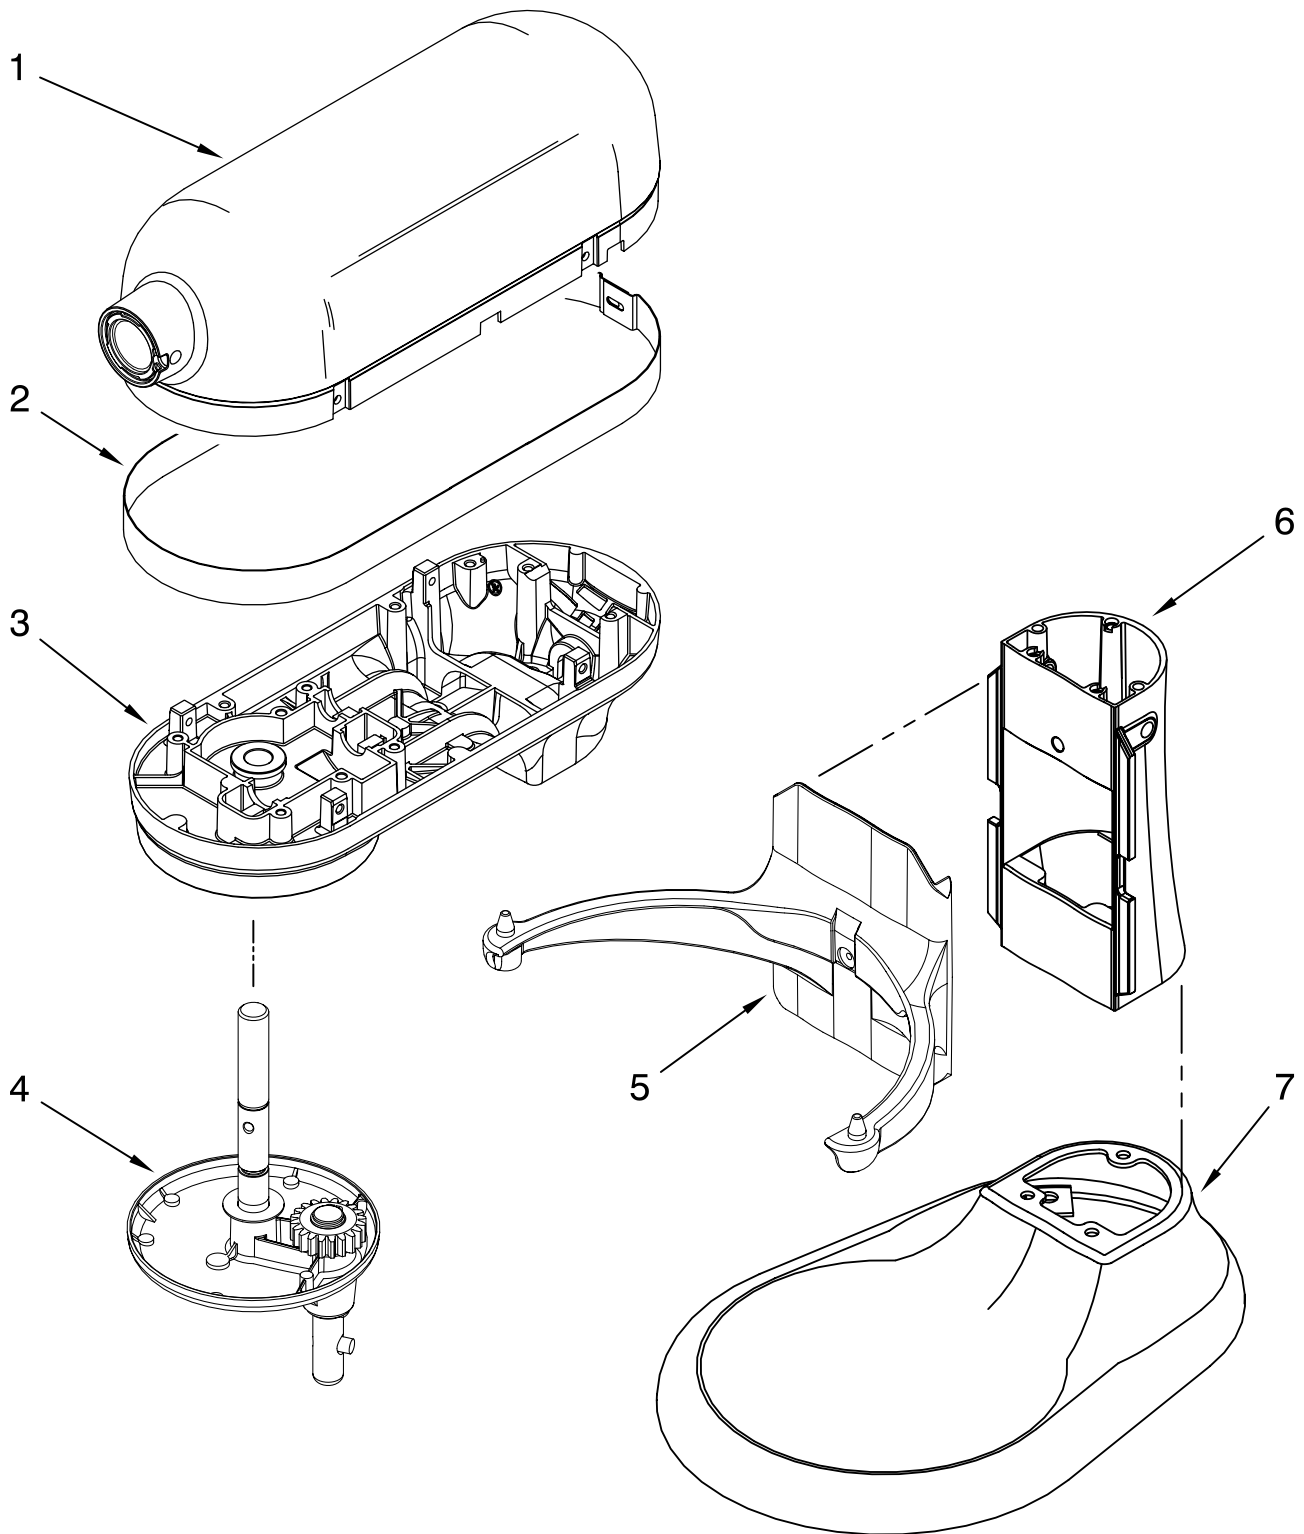

COLOR VARIATION PARTS

For Models: KP26M1X__5, 4KP26M1X__5

FOR ORDERING INFORMATION REFER TO PARTS PRICE LIST