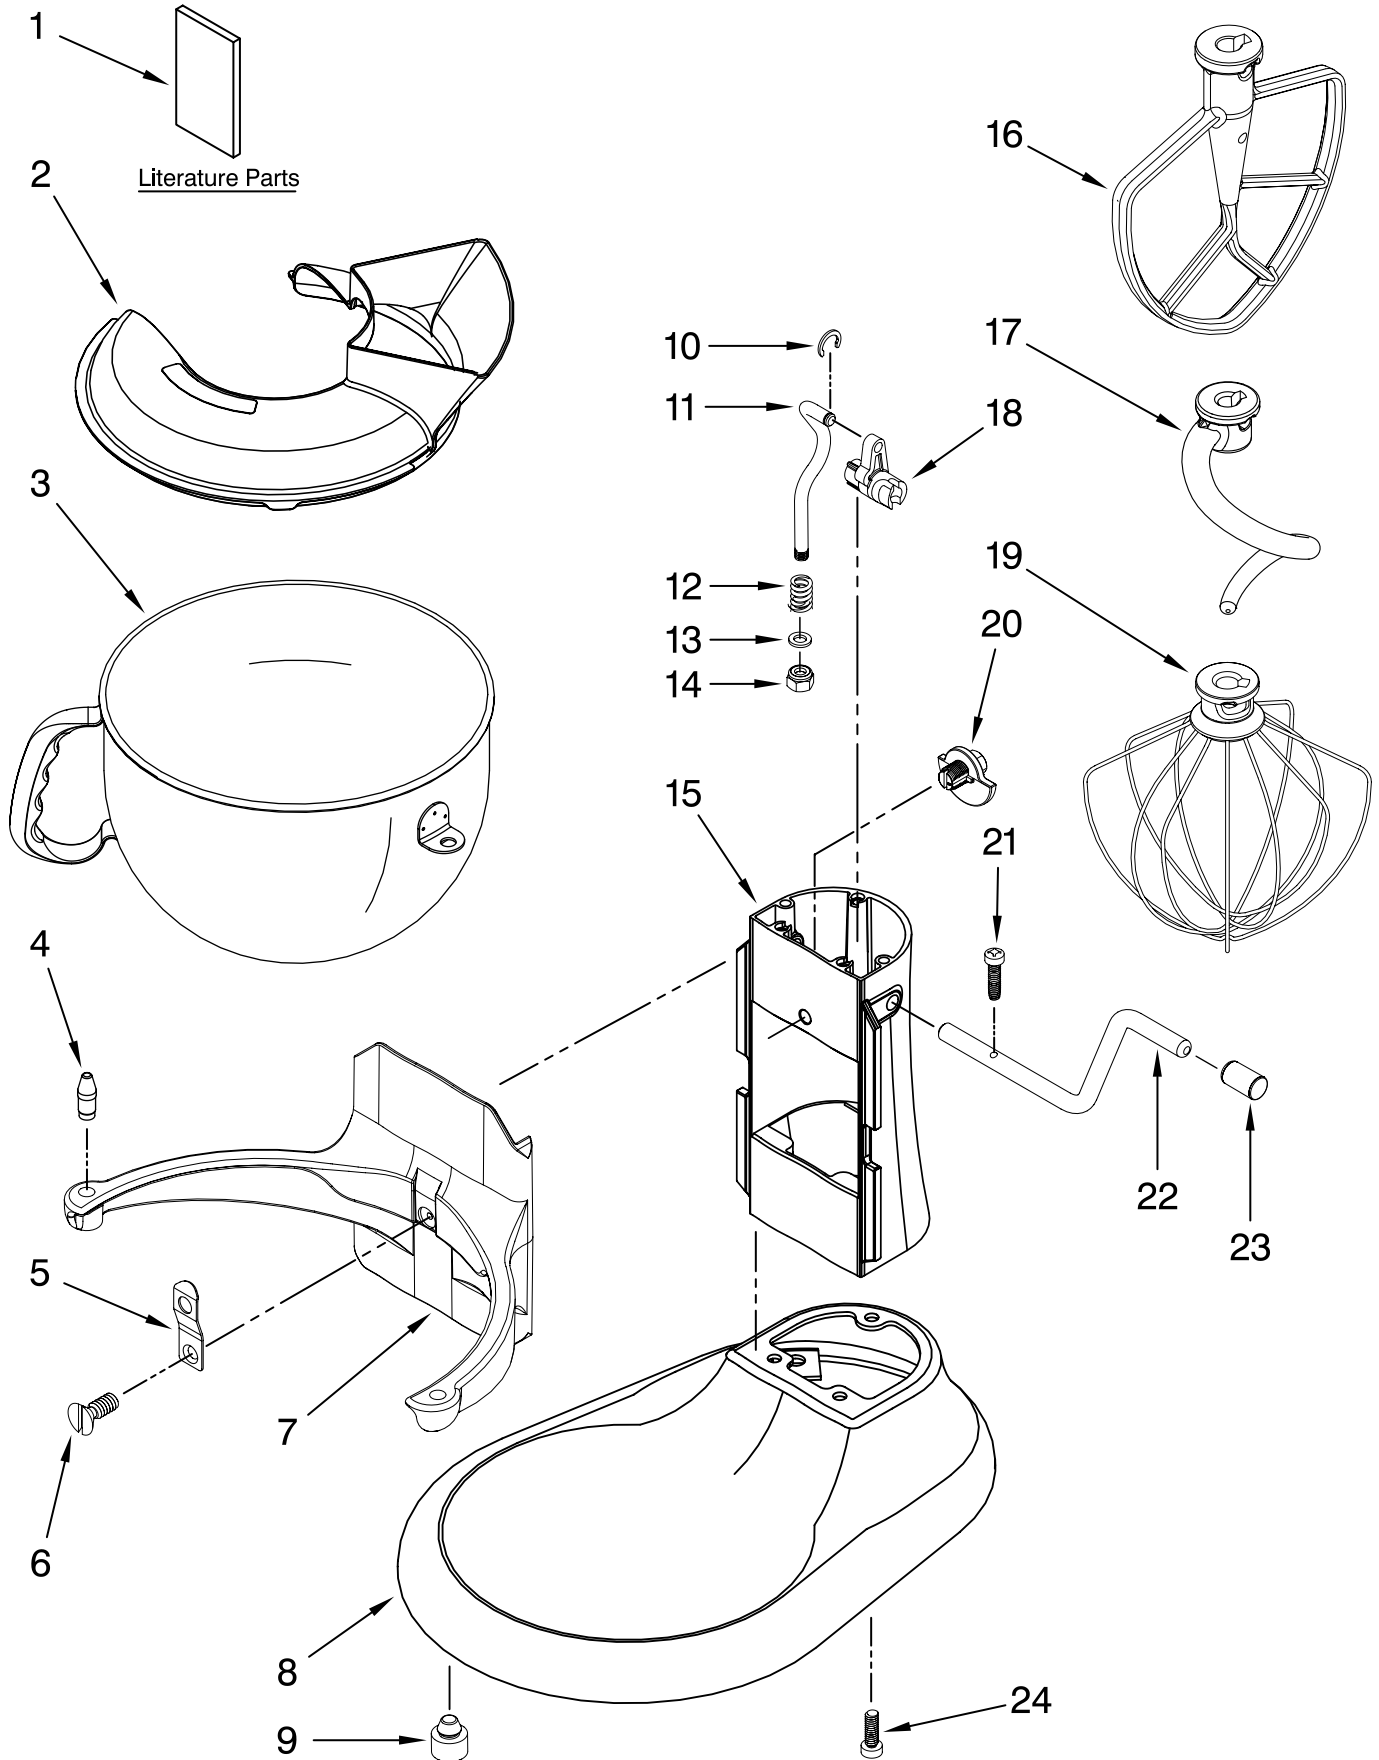

BASE AND PEDESTAL UNIT

For Models: KP26M1X_5, 4KP26M1X_5

FOR ORDERING INFORMATION REFER TO PARTS PRICE LIST

BASE AND PEDESTAL UNIT

For Models: KP26M1X__5, 4KP26M1X__5

Illus. No.	Part No.	DESCRIPTION
1		Literature Parts Use & Care Guide
	9708307	U.S.
	9708308	Canada
	8212278	Repair Parts List
2	9709924	Shield, Pouring
3	9703687	Bowl, 6 Qt.
4	240185	Pin, Bowl Locating
5	9703474	Latch, Bowl Spring
6	3400018	Screw
7	**	Bowl Support
8	**	Base and Foot Assembly
9	9708649	Foot, Rubber
10	9703307	Clip
11	9706787	Rod, Bowl Lift
12	9237	Spring
13	9703439	Washer
14	8533907	Nut
15	**	Column Assembly
16	9703485	Beater, Flat
17	9703655	Hook, Dough
18	9706885	Arm, Bowl Lift
19	9703491	Whip, Wire
20	9703426	Cam, Adjusting
21	3400863	Screw
22	9706788	Handle, Bowl Lift
23	9703698	Handle
24	3400200	Screw

**Refer To Page 3
Color Variation Parts

FOR ORDERING INFORMATION REFER TO PARTS PRICE LIST