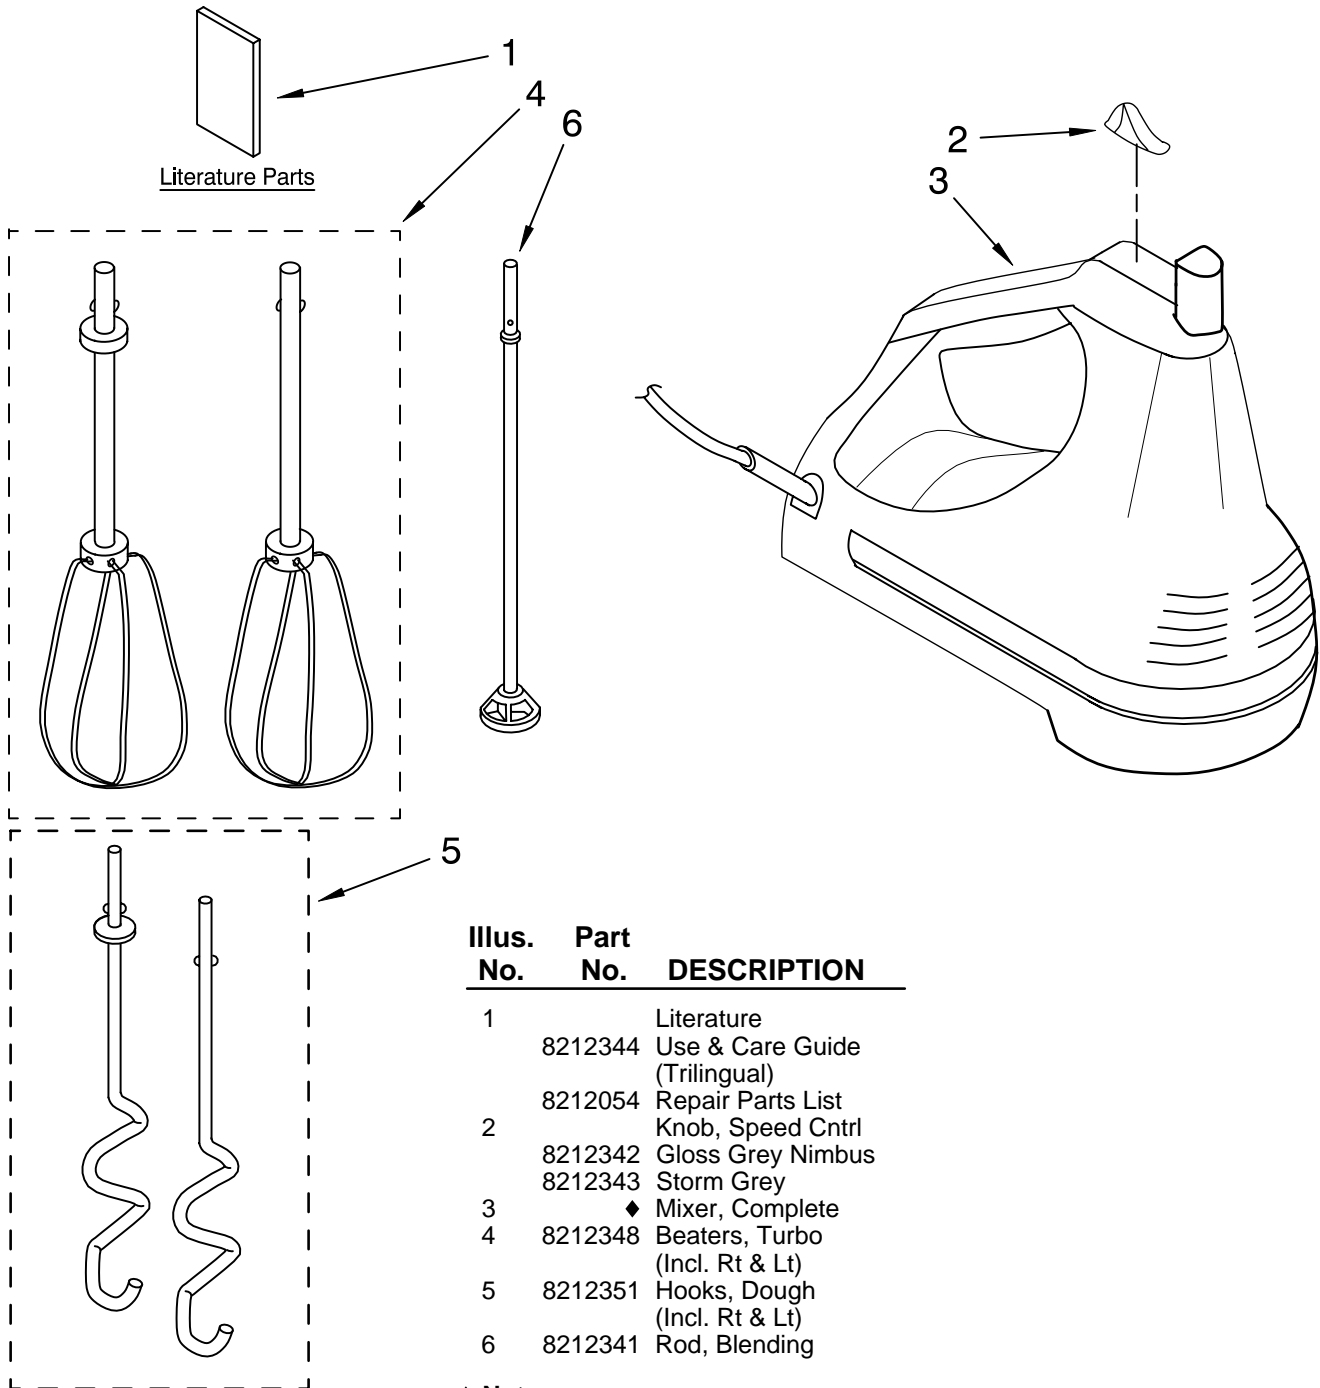

PARTS LIST

for

KitchenAid® **5-SPEED HAND MIXER**

MODELS:

KHM5TBWH5 (White)
KHM5DHWH5 (White)
KHM5APWH5 (White)
KHM5APOB5 (Onyx Black)
KHM5APER5 (Empire Red)
KHM5APBU5 (Cobalt Blue)
KHM5QWH5 (White)
KHM5QOB5 (Onyx Black)
KHM5QER5 (Empire Red)
KHM5QBU5 (Cobalt Blue)
KHM5APWH6 (White)
KHM5APOB6 (Onyx Black)
KHM5APER6 (Empire Red)
KHM5APBU6 (Cobalt Blue)
KHM5APWH7 (White)
KHM5APOB7 (Onyx Black)
KHM5APER7 (Empire Red)
KHM5APBU7 (Cobalt Blue)
4KHM5TBWH5 (White)
4KHM5DHWH5 (White)

FOR CUSTOMER SATISFACTION ALWAYS USE
FACTORY SPECIFICATION PARTS

UNIT PARTS

Variations of Models: KHM5__5,6,7, 4KHM5__5

Illus. No.	Part No.	DESCRIPTION
1		Literature
	8212344	Use & Care Guide (Trilingual)
	8212054	Repair Parts List
2		Knob, Speed Cntrl
	8212342	Gloss Grey Nimbus
	8212343	Storm Grey
3		◆ Mixer, Complete
4		Beaters, Turbo (Incl. Rt & Lt)
	8212348	
5		Hooks, Dough (Incl. Rt & Lt)
	8212351	
6		Rod, Blending
	8212341	