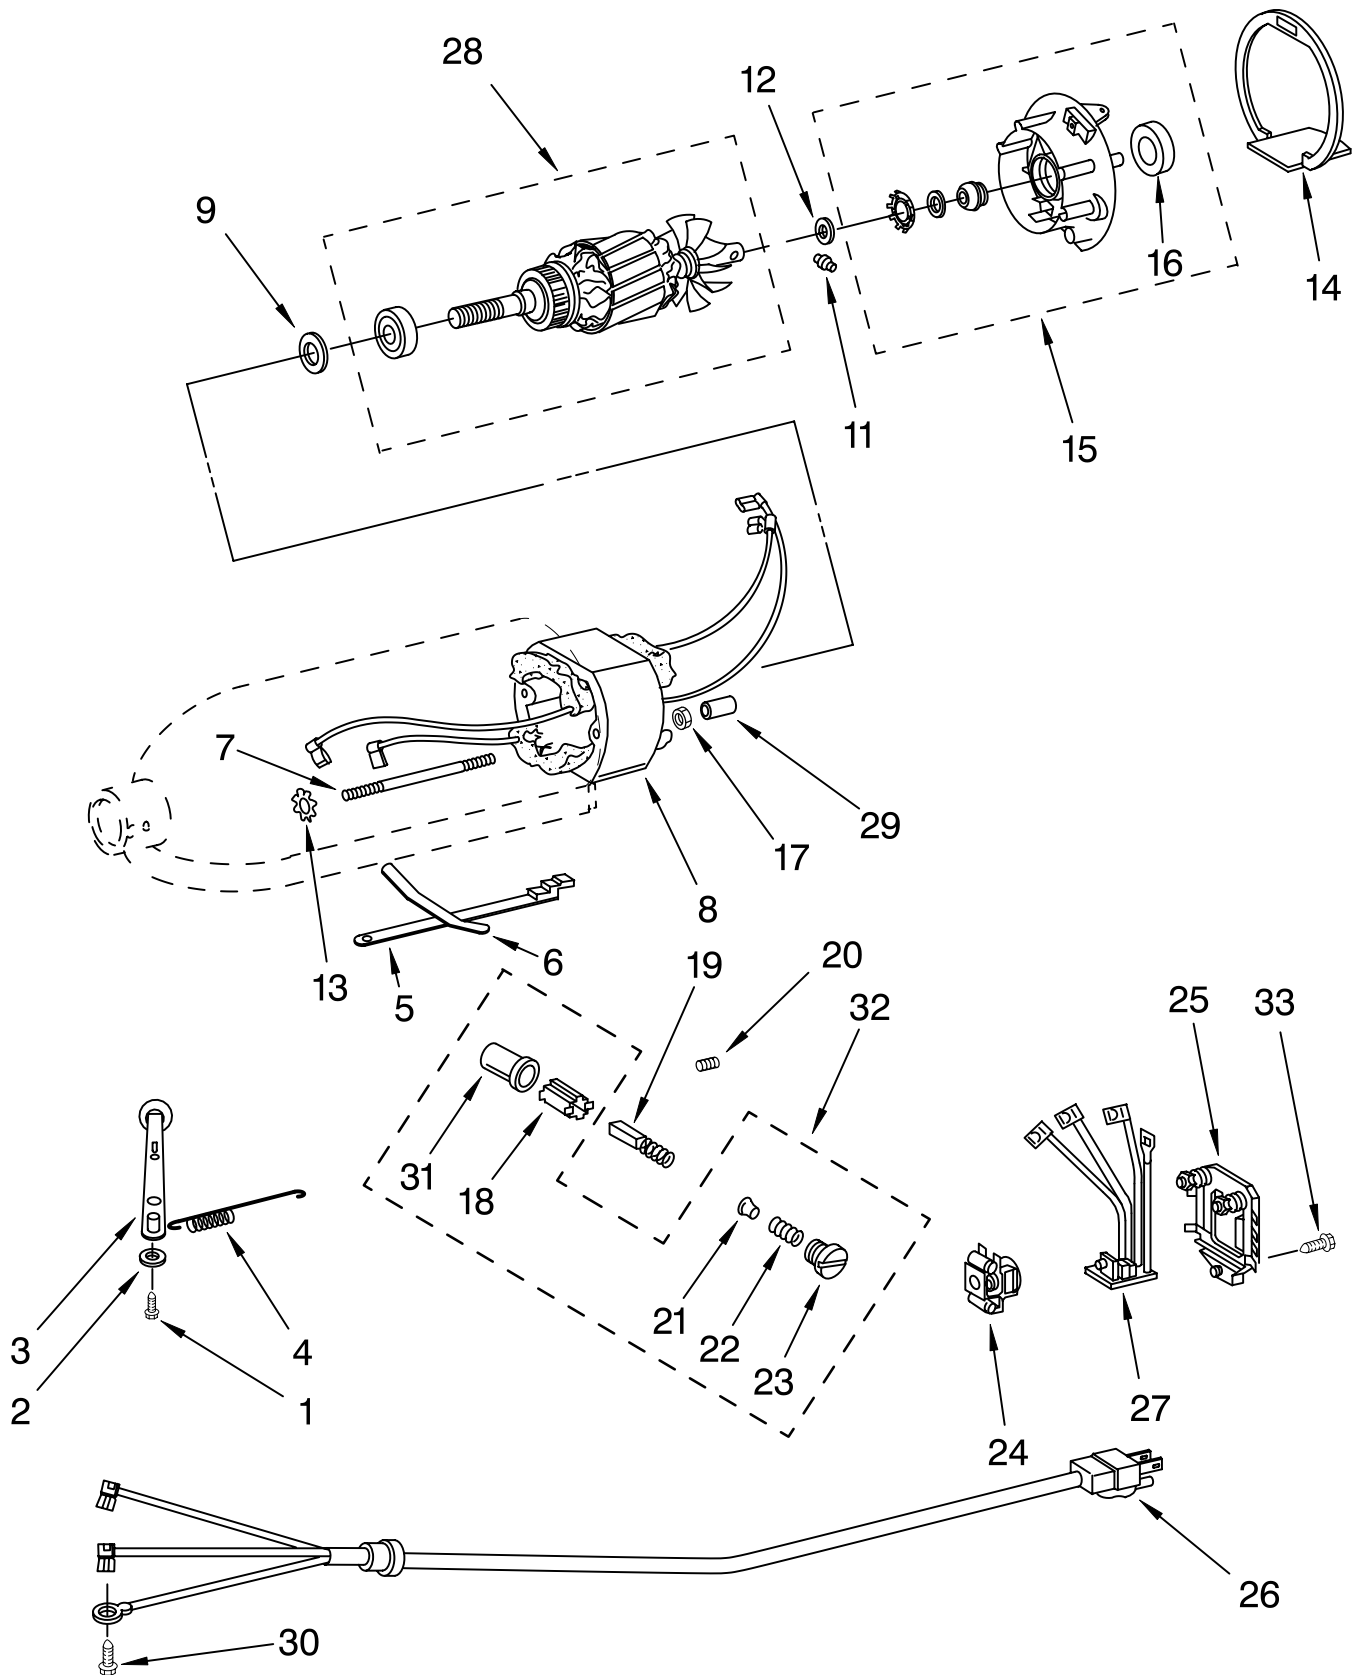

MOTOR AND CONTROL PARTS

FOR MODELS: KSM120_0

FOR ORDERING INFORMATION REFER TO PARTS PRICE LIST

MOTOR AND CONTROL PARTS

FOR MODELS: KSM120__0

Illus. No.	Part No.	DESCRIPTION
1	110679	Screw, Pivot
2	116241	Washer, Spring
3		Lever, Speed Control Assembly
	9709276	Black
4	3183680	Spring, Control Plate
5	3184176	Speed Link & Cam
6	240205	Spring, Flat
7	240769	Screw
8	9702695	Field Assembly
9	9704324	Washer, Bearing
11	16998	Stud, Governor Drive
12	3180162	Washer
13	W10068270	Washer
14	240775-1	Seal, End
15	3180526	Bracket, Bearing Asm.
16	3180238	Washer
17	8533905	Nut, Machine
18	240680	Insert, Brush Holder
19	9706416	Brush, Carbon
20	9707926	Screw, Set
21	116286	Cap, Spring Seat
22	116287	Spring, Cap
23		Cap, Brush Holder
	3184212	Black
24	17830	Governor Assembly
25	240904-2	Control Plate Assembly
26		Power Cord
	9701025	White
	9701026	Black
27	9706595	Phase Control Board Assembly
28	9708315	Armature & Bearing
29	4162634	Sleeve, Motor Stud
30	3184609	Screw, Ground
31	3179908	Housing, Brush Holder
32	4162546	Brush Holder
33	W10068260	Screw

FOR ORDERING INFORMATION REFER TO PARTS PRICE LIST