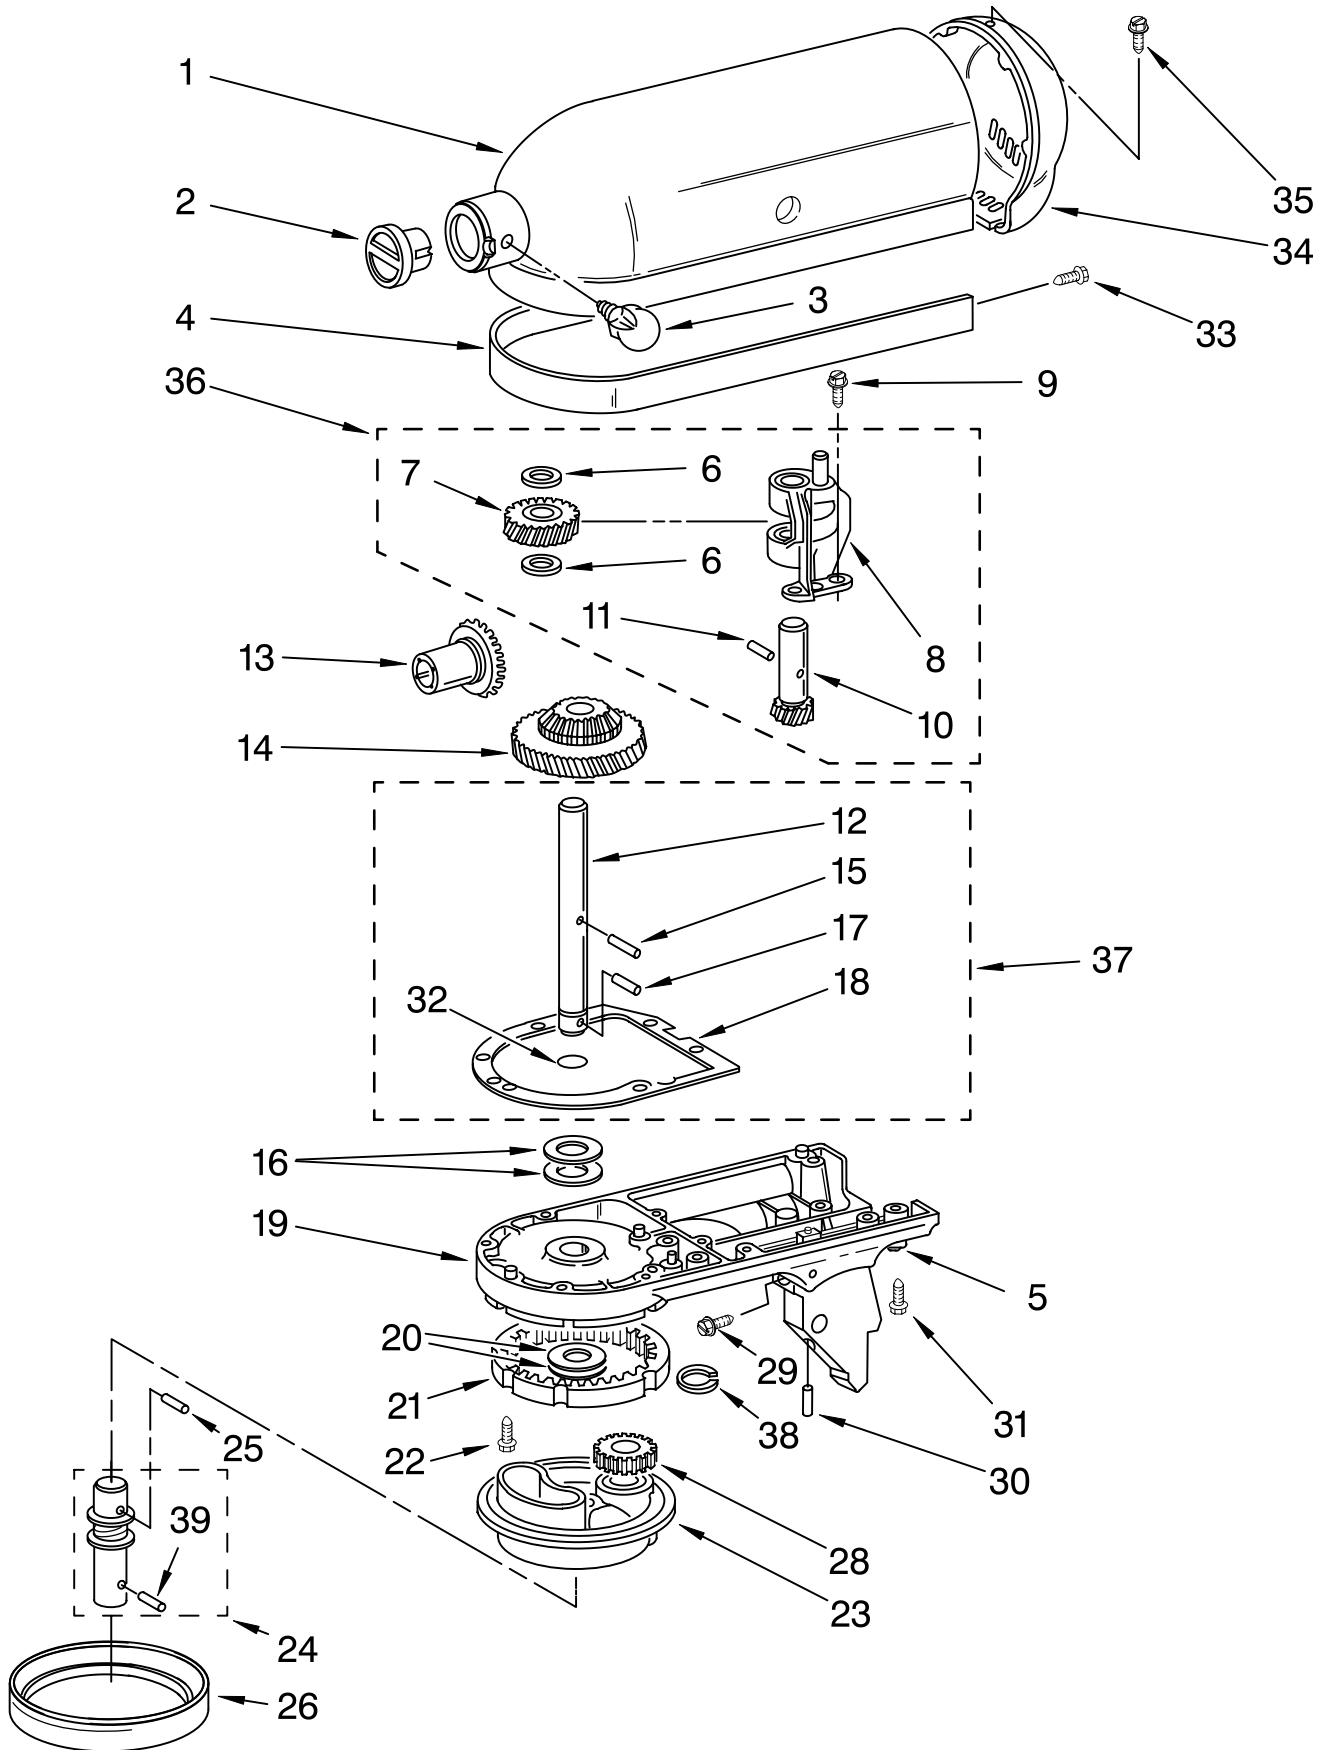

CASE, GEARING AND PLANETARY UNIT

FOR MODELS: KSM120_0

FOR ORDERING INFORMATION REFER TO PARTS PRICE LIST

CASE, GEARING AND PLANETARY UNIT

FOR MODELS: KSM120__0

Illus. No.	Part No.	DESCRIPTION	Illus. No.	Part No.	DESCRIPTION	Illus. No.	Part No.	DESCRIPTION
1	**	Gearcase Motor Housing	14	9709627	Bevel Pinion & Center Gear	26	240285	Ring, Planetary Drip
2	242765-2	Cap, Attachment Hub	15	240018-1	Pin (Vertical Center Shaft)	28	9703903	Pinion, Gear
3		Thumb Screw	16	3180163	Washer	29	89411	Screw, Adjusting
4	9709194	Black	17	9705443	Pin, Grooved	30	3400203	Screw, Set
5	**	Band, Trim	18	4162324	Gasket, Transmission Case	31	3400025	Screw, Machine
6	8533914	Lock Washer	19	**	Lower Gear Case	32	67500-55	"O" Ring
7	3180161	Washer	20	3180163	Washer	33	311932	Screw
8	W10112253	Worm Gear	21	9703904	Gear, Internal	34	**	Cover, End
9	240308	Worm Gear Bracket And Bearing	22	103994	Screw	35	9706090	Screw
10	3400022	Screw And L.W. Assy.	23	**	Planetary	36	240309-2	Worm Gear Bracket And Gear
11	240210-2	Shaft & Pinion	24	4176067	Agitator Shaft	37	4160474	Center Shaft & "O" Ring
12	9705444	Pin, Grooved	25	240018-1	Pin (Agitator Shaft Pinion)	38	9703438	Ring
13	240026	Shaft, Vertical Center				39	9704677	Pin, Groove
13	9705130	Gear, Attachment Hub Bevel						**Refer to Page 3 Color Variation Parts

FOR ORDERING INFORMATION REFER TO PARTS PRICE LIST