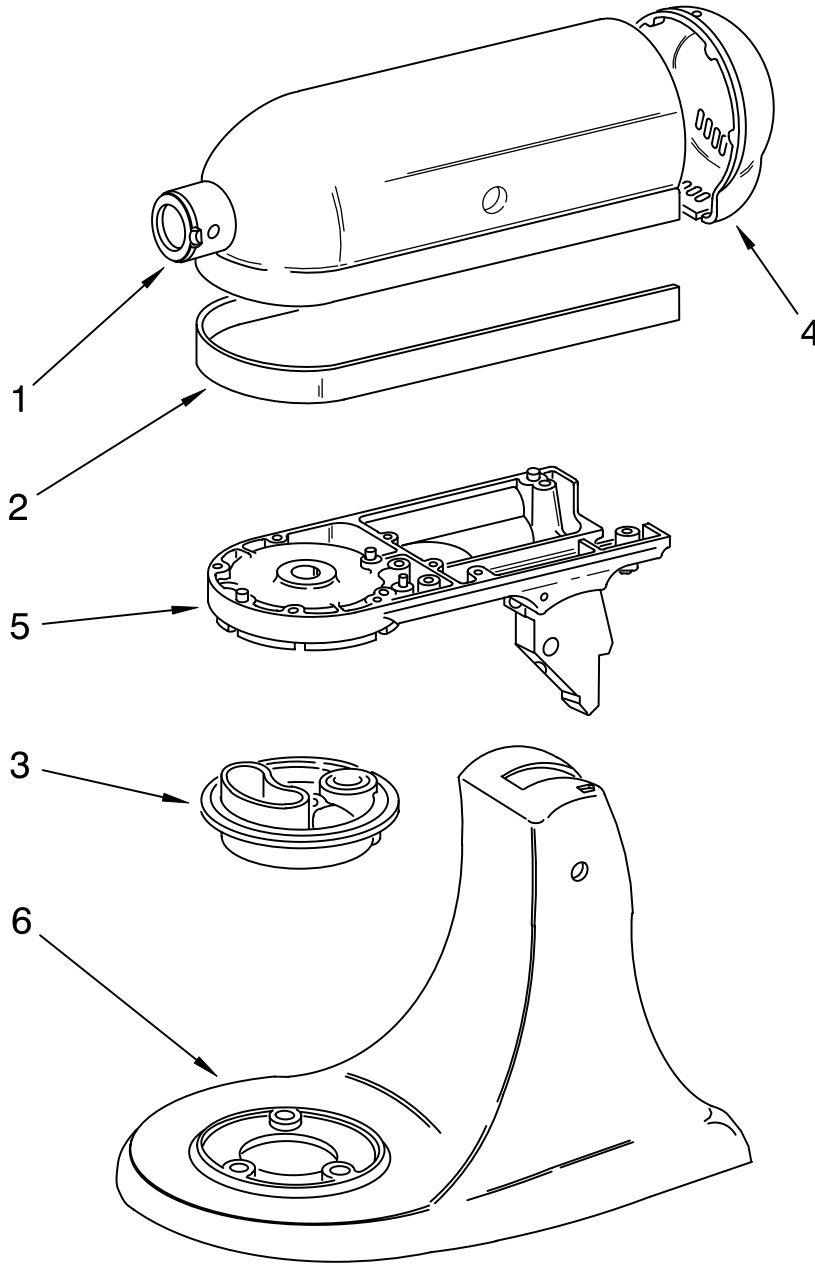

COLOR VARIATION PARTS

FOR MODELS: KSM120__0

Illus. No.	Part No.	DESCRIPTION

Colors Subject To Change.
Any Color Not Listed is
No Longer Available.
If Additional Colors Are Added,
This Page Will Be Updated.

1	Motor Housing
	240291-1 White
	240291-21 Empire Red
	240291-13 Onyx Black
	9704025 Metallic Chrome
2	Trim Band
	9706661 Black
3	Planetary
	240286-1 White
	240286-23 Empire Red
	240286-16 Onyx Black
	9706670 Metallic Chrome
4	End Cover
	240253-1 White
	240253-22 Empire Red
	240253-14 Onyx Black
	9704029 Metallic Chrome
5	Lower Gearcase
	240350-4 White
	240350-84 Empire Red
	240350-56 Onyx Black
	9706662 Metallic Chrome
6	Pedestal & Foot
	3179260 White
	9702304 Empire Red
	3179275 Onyx Black
	9706684 Metallic Chrome

FOR ORDERING INFORMATION REFER TO PARTS PRICE LIST