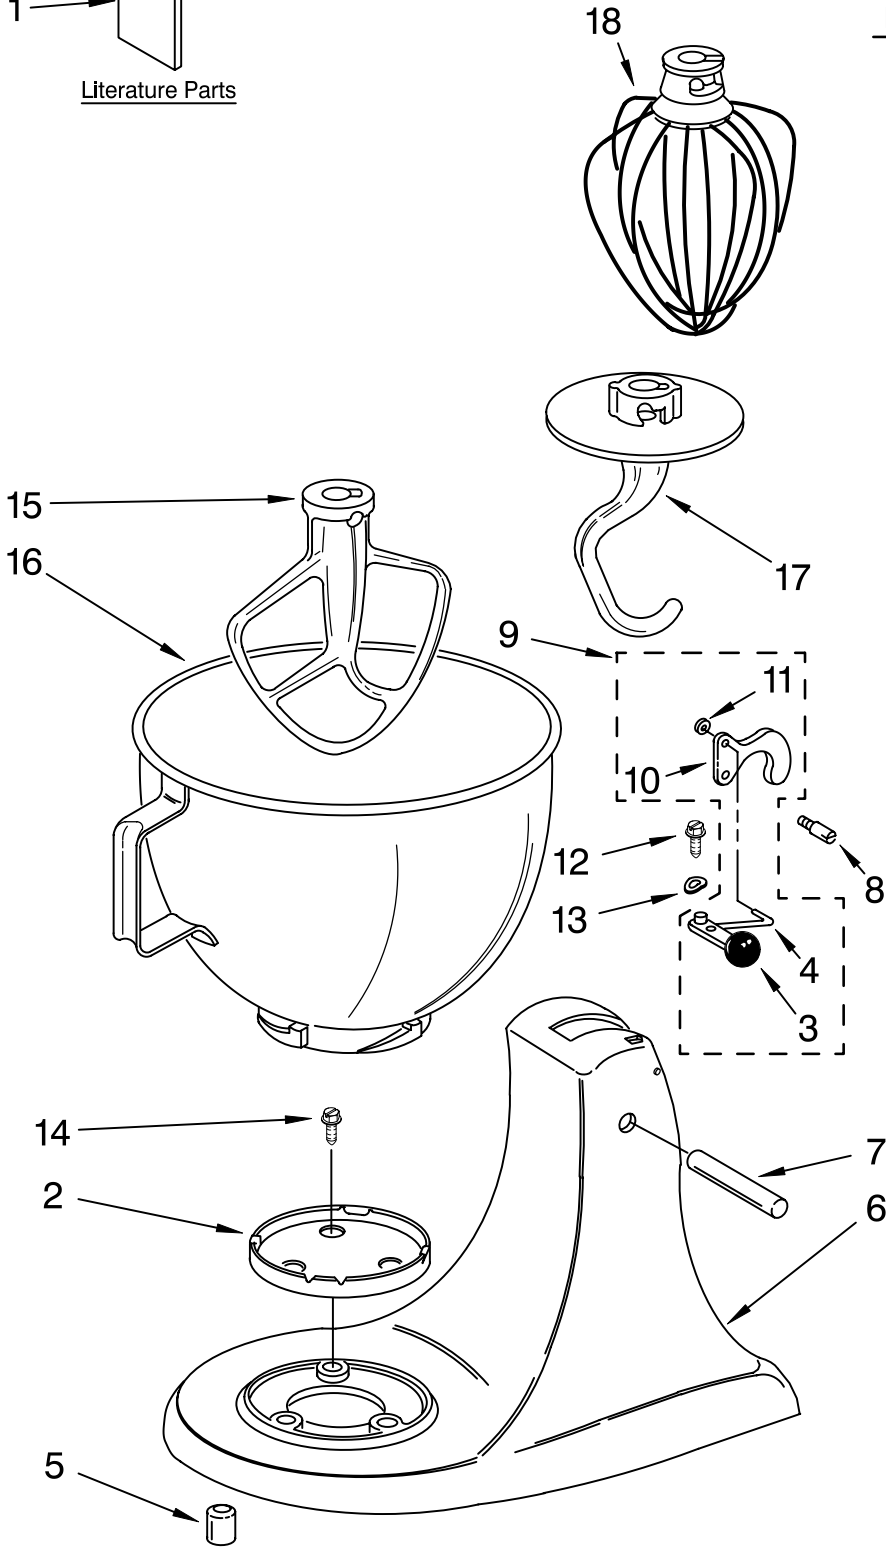

FOR ORDERING INFORMATION REFER TO PARTS PRICE LIST

BASE AND PEDESTAL UNIT

FOR MODELS: KSM120__0

Illus. No.	Part No.	DESCRIPTION
1	9709785	Literature Parts Use & Care Guide (Trilingual)
	8212410	Repair Parts List
2	4162529	Screw Cap Kit
3	9709280	Lever, Latch Black
4	24450	Link, Latch
5	115792	Foot, Base
6	**	Pedestal
7	16910	Pin, Hinge
8	103993	Screw, Latch Bearing
9	24452	Latch, Link & Lever Assembly
10	9709055	Latch
11	8533912	Washer
12	110679	Screw, Pivot
13	116241	Washer, Spring
14	3400020	Screw
15	9708470	Beater, Flat
16	242550-2	Bowl And Base (4 1/2 Qt.)
17	9708471	Dough Hook
18	9706446	Wire Whip

FOR MODELS: KSM120__0

Illus. No.	Part No.	DESCRIPTION	Illus. No.	Part No.	DESCRIPTION	Illus. No.	Part No.	DESCRIPTION
1	**	Gearcase Motor Housing	14	9709627	Bevel Pinion & Center Gear	26	240285	Ring, Planetary Drip
2	242765-2	Cap, Attachment Hub	15	240018-1	Pin (Vertical Center Shaft)	28	9703903	Pinion, Gear
3		Thumb Screw	16	3180163	Washer	29	89411	Screw, Adjusting
4	9709194	Black	17	9705443	Pin, Grooved	30	3400203	Screw, Set
5	**	Band, Trim	18	4162324	Gasket, Transmission Case	31	3400025	Screw, Machine
6	8533914	Lock Washer	19	**	Lower Gear Case	32	67500-55	"O" Ring
7	3180161	Washer	20	3180163	Washer	33	311932	Screw
8	W10112253	Worm Gear	21	9703904	Gear, Internal	34	**	Cover, End
9	240308	Worm Gear Bracket And Bearing	22	103994	Screw	35	9706090	Screw
10	3400022	Screw And L.W. Assy.	23	**	Planetary	36	240309-2	Worm Gear Bracket And Gear
11	240210-2	Shaft & Pinion	24	4176067	Agitator Shaft	37	4160474	Center Shaft & "O" Ring
12	9705444	Pin, Grooved	25	240018-1	Pin (Agitator Shaft Pinion)	38	9703438	Ring
13	240026	Shaft, Vertical Center				39	9704677	Pin, Groove
13	9705130	Gear, Attachment Hub Bevel						**Refer to Page 3 Color Variation Parts