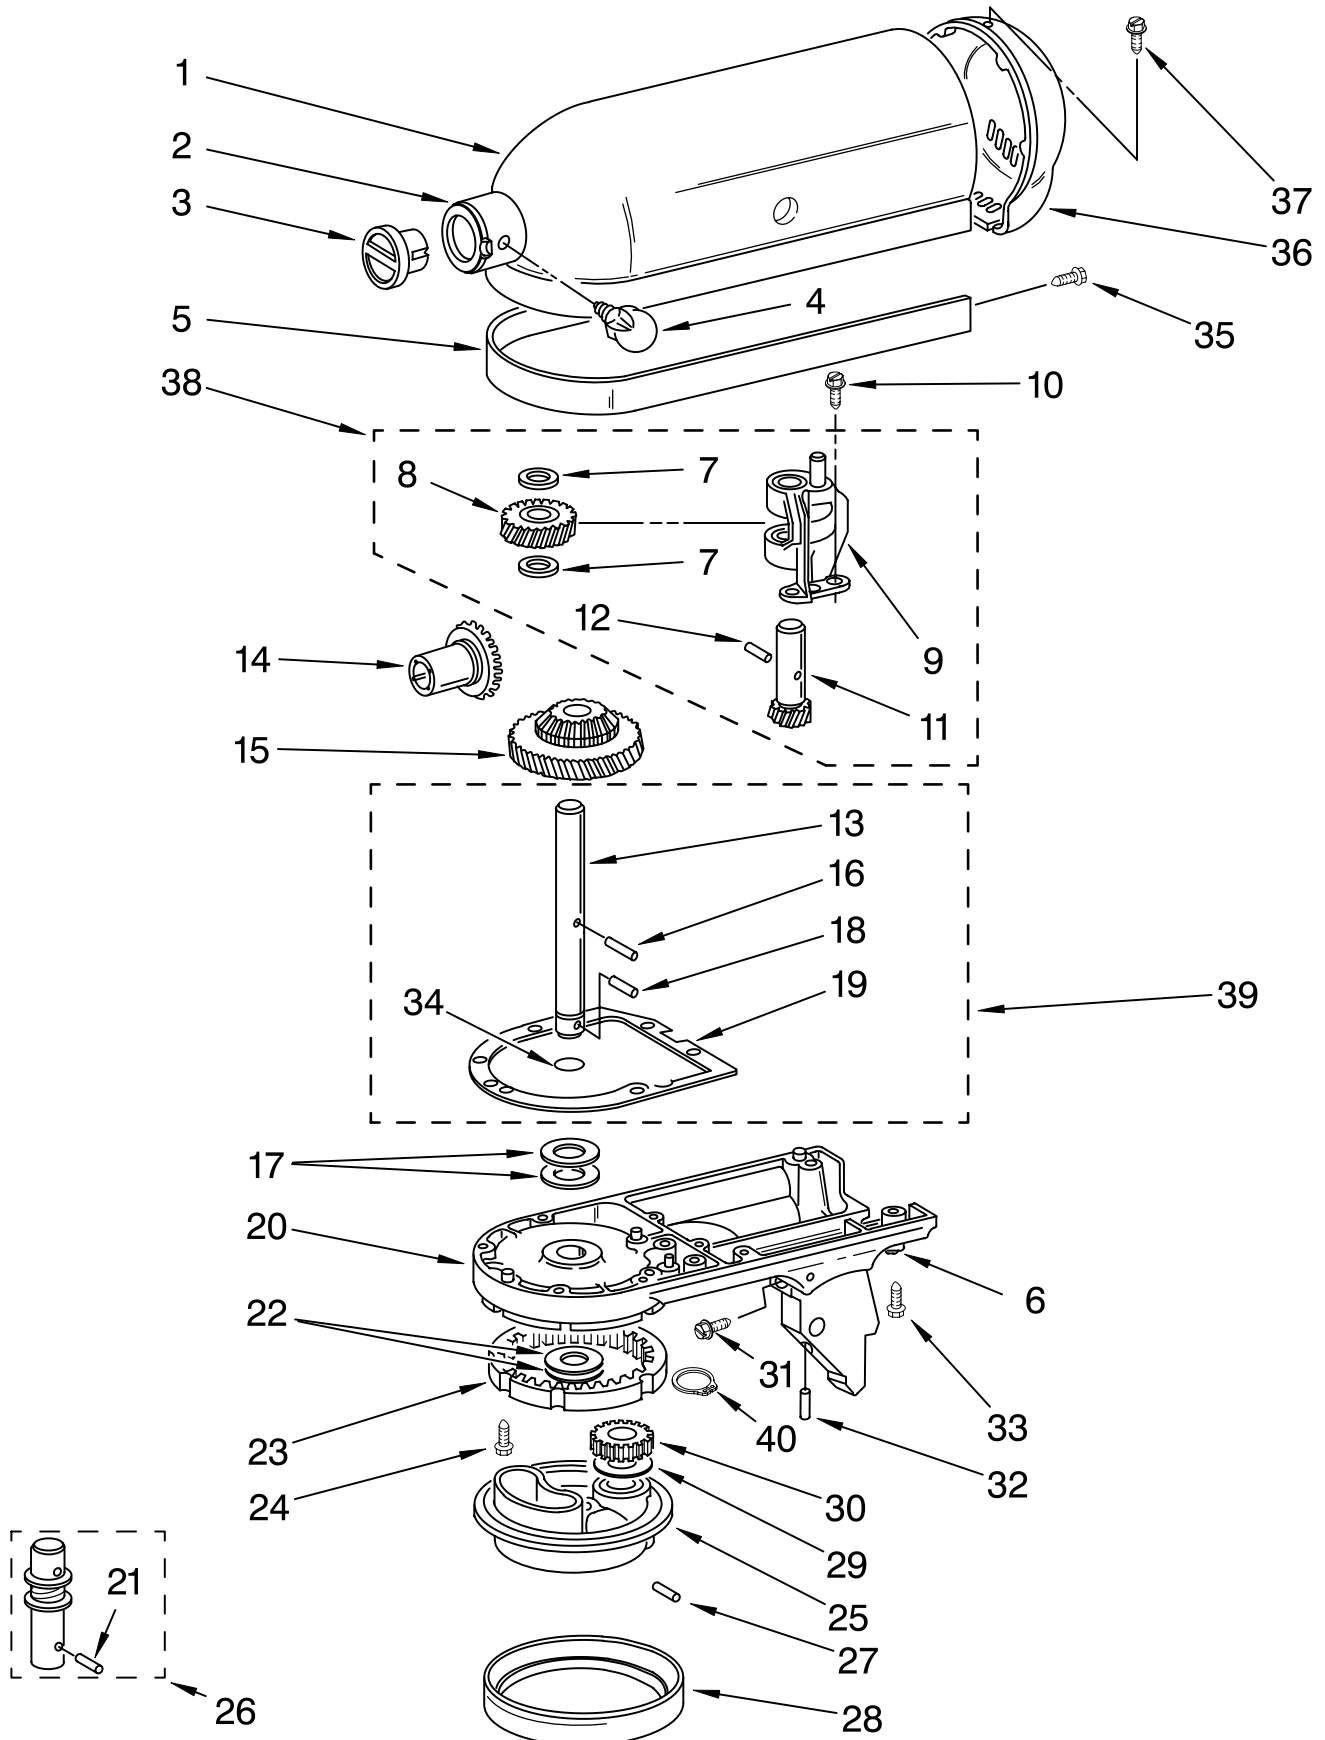

CASE, GEARING AND PLANETARY UNIT

For Variations of Model: K45SS__0

FOR ORDERING INFORMATION REFER TO PARTS PRICE LIST

CASE, GEARING AND PLANETARY UNIT

For Variations of Model: K45SS__0

Illus. No.	Part No.	DESCRIPTION	Illus. No.	Part No.	DESCRIPTION	Illus. No.	Part No.	DESCRIPTION
1	**	Gearcase Motor Housing	15	9709627	Bevel Pinion & Center Gear	28	240285	Ring, Planetary Drip
2	16897	Ring, Attachment Hub	16	240018-1	Pin (Vertical Center Shaft)	29	9706090	Washer, Shim
3	242765-2	Cap, Attachemnt Hub	17	3180163	Washer, Fiber	30	9703903	Pinion, Gear
4	9709194	Thumb Screw	18	9705443	Pin, Groove	31	89411	Screw
5	**	Band, Trim	19	4162324	Gasket, Transmission Case	32	3400203	Screw, Set
6	8533914	Lock Washer	20	**	Lower Gear Case	33	3400025	Screw
7	3180161	Washer, Fiber	21	9704677	Pin, Groove	34	67500-55	"O" Ring
8	4162897	Worm Gear	22	3180163	Washer, Fiber	35	311932	Screw, Self Tapping
9	240308	Worm Gear Bracket And Bearing	23	9703904	Gear, Internal	36	**	Cover, End
10	3400022	Screw	24	103994	Screw, Special	37	4162914	Screw
11	240210-2	Shaft & Pinion	25	**	Planetary	38	240309-2	Worm Gear Bracket and Gear
12	9705444	Pin	26	4176067	Agitator Shaft Assembly	39	4160474	Center Shaft & "O" Ring
13	240026	Shaft, Vertical Center	27	240018-1	Pin (Agitator Shaft)	40	9703438	Ring
14	9705130	Gear, Attachment Hub Bevel						**Refer to Page 2 Color Variation Parts

FOR ORDERING INFORMATION REFER TO PARTS PRICE LIST