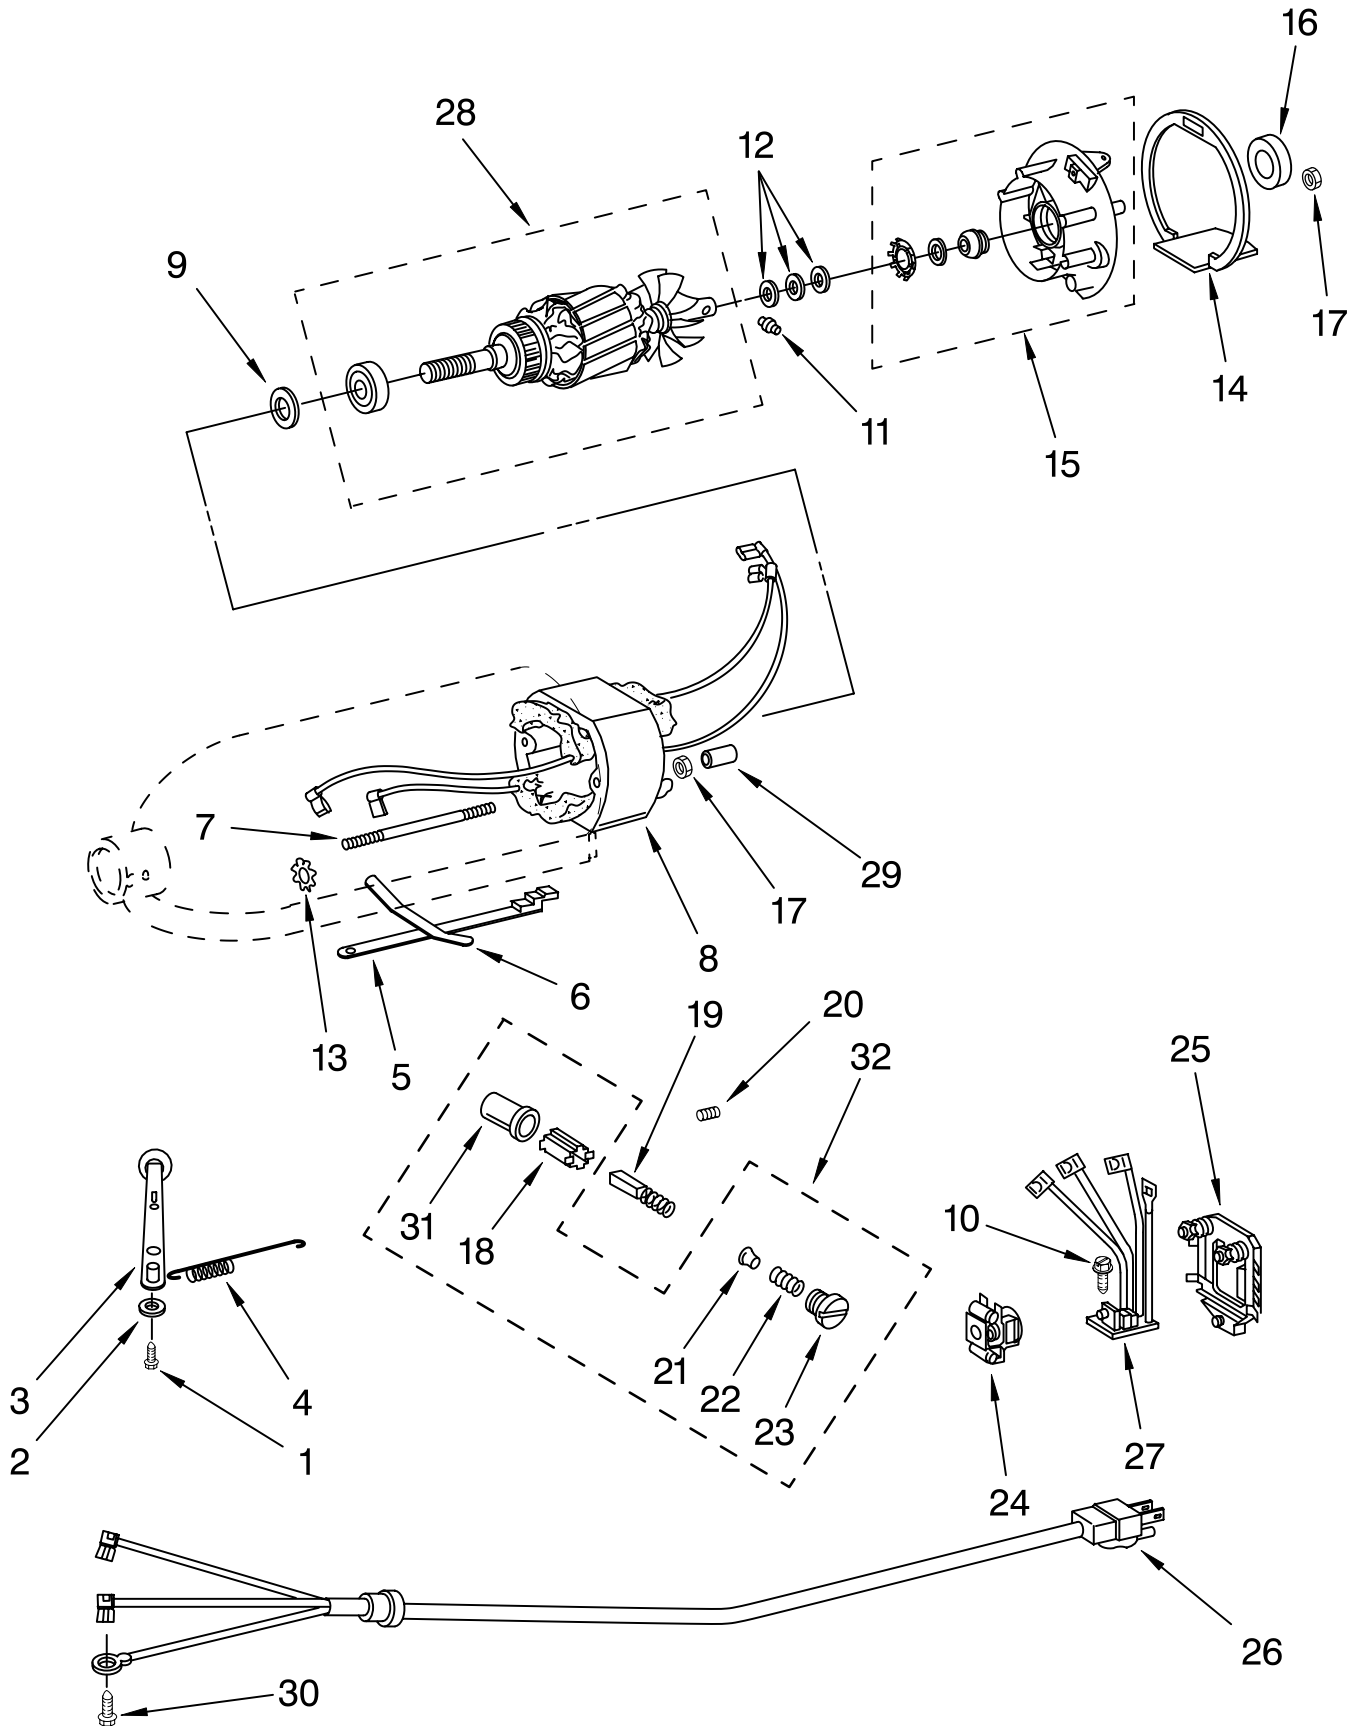

MOTOR AND CONTROL PARTS

For Variations of Model: K45SS__0

FOR ORDERING INFORMATION REFER TO PARTS PRICE LIST

MOTOR AND CONTROL PARTS

For Variations of Model: K45SS__0

Illus. No.	Part No.	DESCRIPTION	Illus. No.	Part No.	DESCRIPTION	Illus. No.	Part No.	DESCRIPTION
1	110679	Screw, Pivot	14	240775-1	Seal, End	25	240904-2	Control Plate
2	116241	Washer, Spring	15	3180526	Bracket, Bearing			Assembly
3	9709276	Switch Lever			Asm.	26		Cord, Power
		And Stud	16	3180238	Washer		9701025	White
4	3183680	Spring, Control	17	8533905	Nut, Machine	27	9706595	Board, Phase
		Plate	18	240680	Insert, Brush			Control
5	3184176	Speed Link & Cam			Holder	28	9708315	Armature &
6	240205	Spring, Flat	19	9706416	Brush, Carbon			Bearing Assy
7	240769	Screw, Stator	20	9707926	Screw, Set	29	4162634	Sleeve, Motor
8	9702695	Field Assembly	21	116286	Cap, Spring			Stud
9	9704324	Washer, Ball			Seat	30	3184609	Screw
		Bearing (Front)	22	116287	Spring, Cap	31	3179908	Housing, Brush
10	W10068260	Screw	23		Cap, Brush Holder			Holder
11	16998	Stud, Governor		3184212	Black	32	4162546	Brush Holder
		Drive		3184211	White			Assembly
12	3180162	Washer, Spacing		3184213	Almond Creme			
13	W10068270	Washer	24	17830	Governor Assembly			

FOR ORDERING INFORMATION REFER TO PARTS PRICE LIST