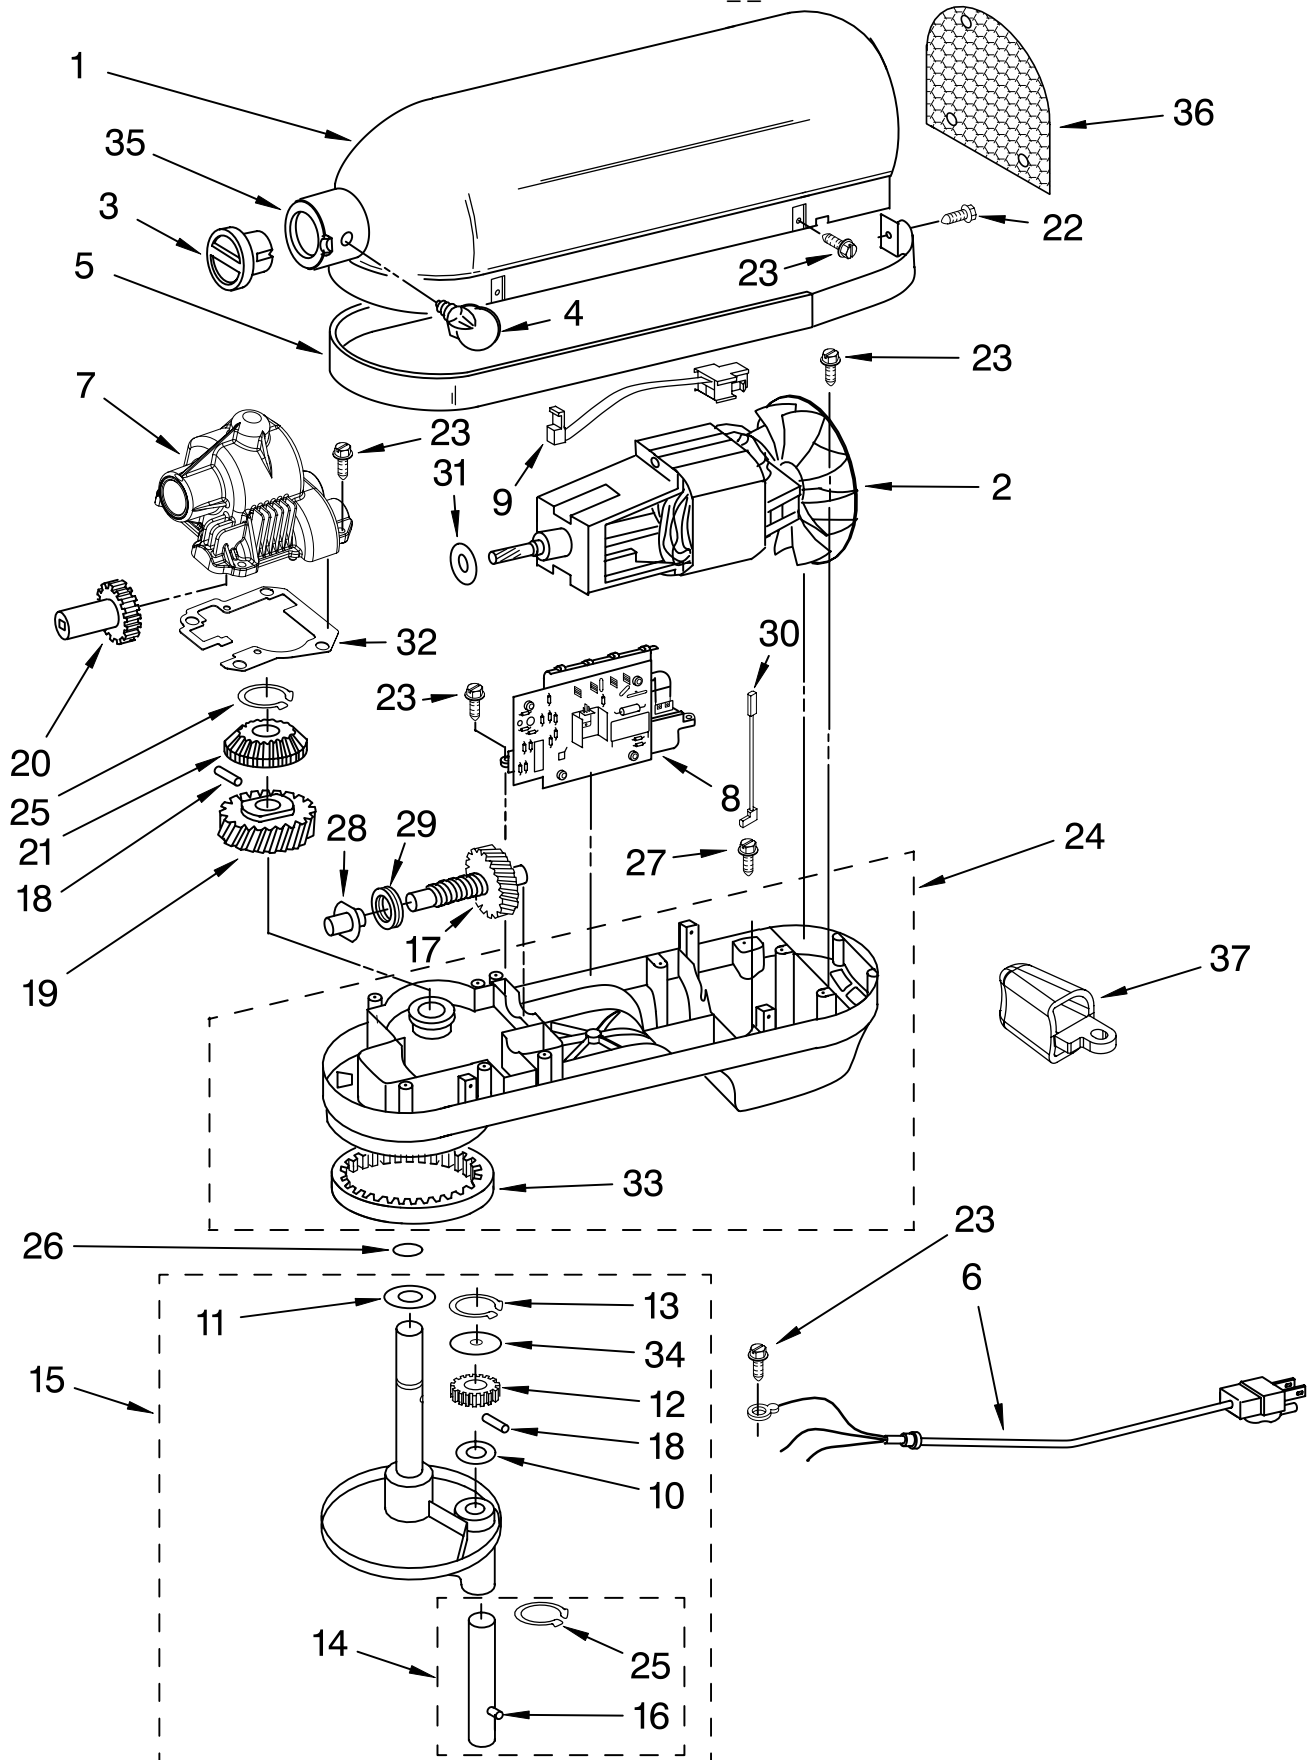

CASE, GEARING AND PLANETARY UNIT

For Model: KM25G0X_5

FOR ORDERING INFORMATION REFER TO PARTS PRICE LIST

CASE, GEARING AND PLANETARY UNIT

For Model: KM25G0X__5

Illus. No.	Part No.	DESCRIPTION	Illus. No.	Part No.	DESCRIPTION	Illus. No.	Part No.	DESCRIPTION
1	9703311	Gearcase Motor Housing	14	9708191	Agitator Shaft Assembly	28		Bearing
2	9707507	Motor (10 Tooth)	15	9708172	Planetary Assembly		9703560	Front
3	242765-2	Cap, Attachemnt Hub	16	9704677	Pin, Groove		9703570	Rear
4	9709194	Thumb Screw	17	9709231	Worm Gear	29	9703445	Thrust Bearing
5	9707795	Band, Trim	18	9707223	Retaining Pin	30	9706036	Lead, Motor to Control
6	9706813	Power Cord	19	9706529	Gear, Worm Follower	31	9706247	Seal, Motor Shaft
7	9709125	Transmission Housing	20	9703338	Gear, Attachment Hub Bevel	32	9709511	Gasket, Transmission
8	9706648	Control Assembly	21	9703337	Gear, Bevel	33	9703339	Gear, Internal
9	9703312	Sensor, Hall Effect	22	3400617	Screw, 6-32 x 1/4	34	8533910	Washer
10	9706090	Washer	23	3400814	Screw, 8-32 x 5/8	35	9706141	Ring, Attachment Hub
11	9703434	Washer, Fiber	24	9707793	Lower Gear Case	36	9706814	Screen, Vent
12	9707627	Gear, Pinion	25	9703680	Retaining Clip	37	9706816	Guard
13	9703438	Retaining Clip	26	67500-55	"O" Ring			
			27	3400200	Screw (3) 1/4 - 20 x 3/4			

FOR ORDERING INFORMATION REFER TO PARTS PRICE LIST