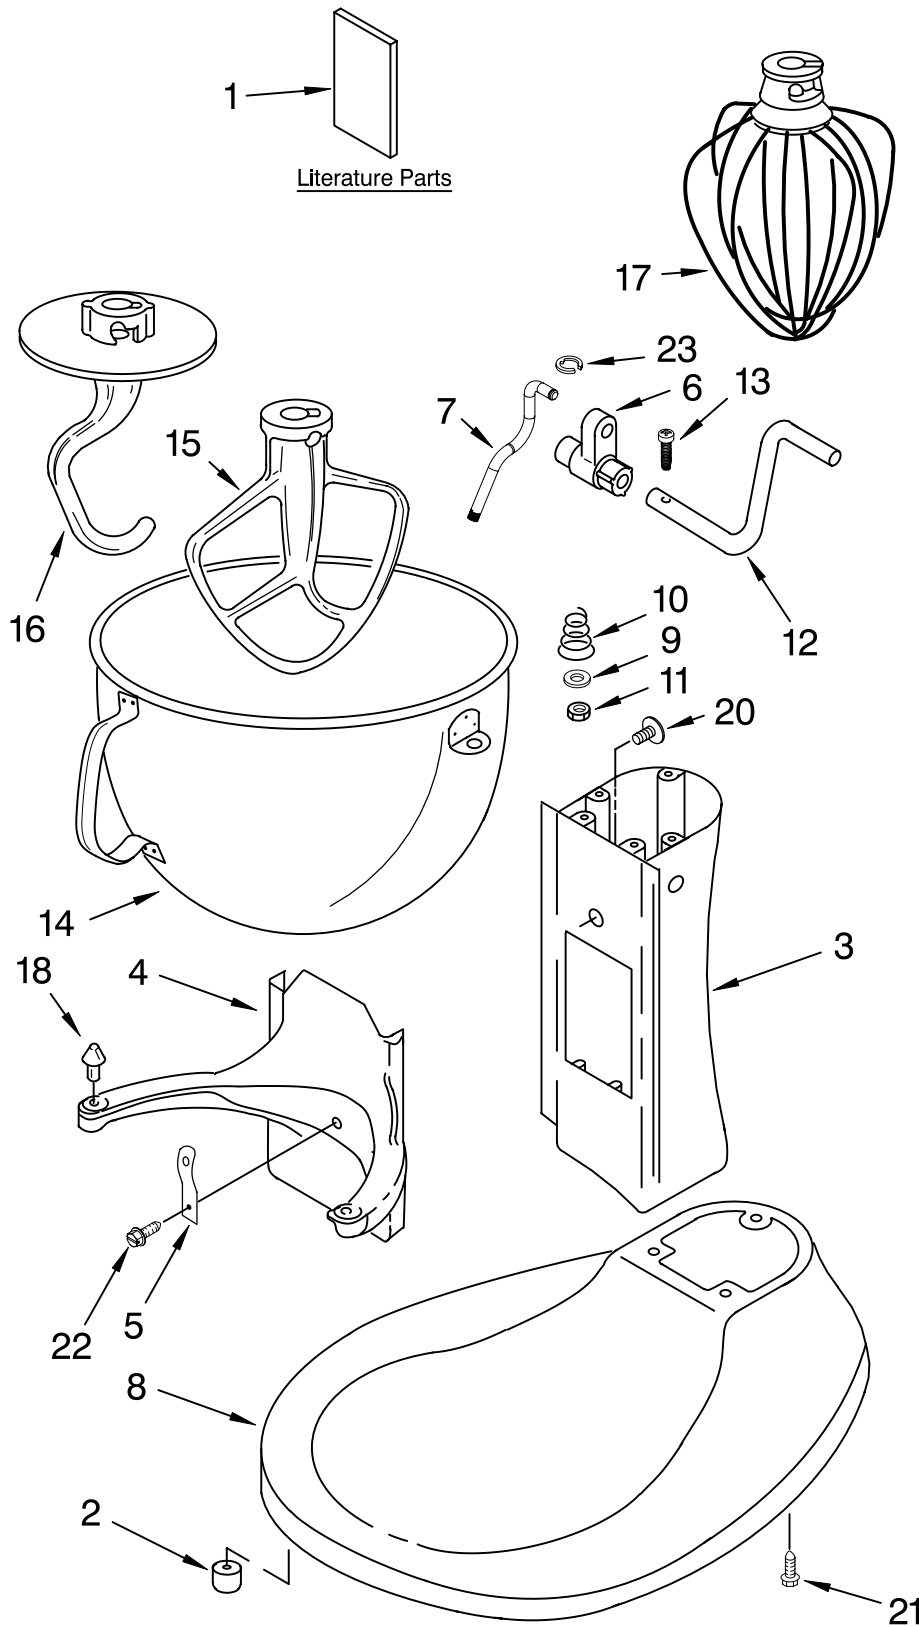

# CASE, GEARING AND PLANETARY UNIT

For Model: KM25G0X\_\_5

Illus. No.	Part No.	DESCRIPTION	Illus. No.	Part No.	DESCRIPTION	Illus. No.	Part No.	DESCRIPTION
1	9703311	Gearcase Motor Housing	14	9708191	Agitator Shaft Assembly	28		Bearing
2	9707507	Motor (10 Tooth)	15	9708172	Planetary Assembly		9703560	Front
3	242765-2	Cap, Attachemnt Hub	16	9704677	Pin, Groove		9703570	Rear
4	9709194	Thumb Screw	17	9709231	Worm Gear	29	9703445	Thrust Bearing
5	9707795	Band, Trim	18	9707223	Retaining Pin	30	9706036	Lead, Motor to Control
6	9706813	Power Cord	19	9706529	Gear, Worm Follower	31	9706247	Seal, Motor Shaft
7	9709125	Transmission Housing	20	9703338	Gear, Attachment Hub Bevel	32	9709511	Gasket, Transmission
8	9706648	Control Assembly	21	9703337	Gear, Bevel	33	9703339	Gear, Internal
9	9703312	Sensor, Hall Effect	22	3400617	Screw, 6-32 x 1/4	34	8533910	Washer
10	9706090	Washer	23	3400814	Screw, 8-32 x 5/8	35	9706141	Ring, Attachment Hub
11	9703434	Washer, Fiber	24	9707793	Lower Gear Case	36	9706814	Screen, Vent
12	9707627	Gear, Pinion	25	9703680	Retaining Clip	37	9706816	Guard
13	9703438	Retaining Clip	26	67500-55	"O" Ring			
			27	3400200	Screw (3) 1/4 - 20 x 3/4			

# BASE AND PEDESTAL UNIT

For Model: KM25G0X\_\_5

Illus. No.	Part No.	DESCRIPTION
1		Literature Parts
	9707796	Use & Care Guide
	8212279	Repair Parts List
2	9708649	Foot, Rubber (5)
3	9703673	Column Assembly
4	9707633	Bowl Support (Includes Item 18)
5	9703474	Latch, Bowl Spring
6	9706885	Arm, Bowl Lift
7	9706787	Rod, Bowl Lift
8	9703690	Base And Foot Assembly
9	9703439	Washer
10	9237	Spring
11	4159092	Nut
12	9706788	Handle, Bowl Lift
13	3400863	Screw
14	9707681	Bowl (5 Qt)
15	4176045	Beater, Flat
16	9708196	Dough Hook
17	9704310	Wire Whip
18	4162028	Pin, Bowl Locating
20	9703426	Cam, Adjusting
21	3400200	Screw, 1/4-20 x 3/4
22	3400018	Screw, 10-24 x 1/2
23	9703307	Clip