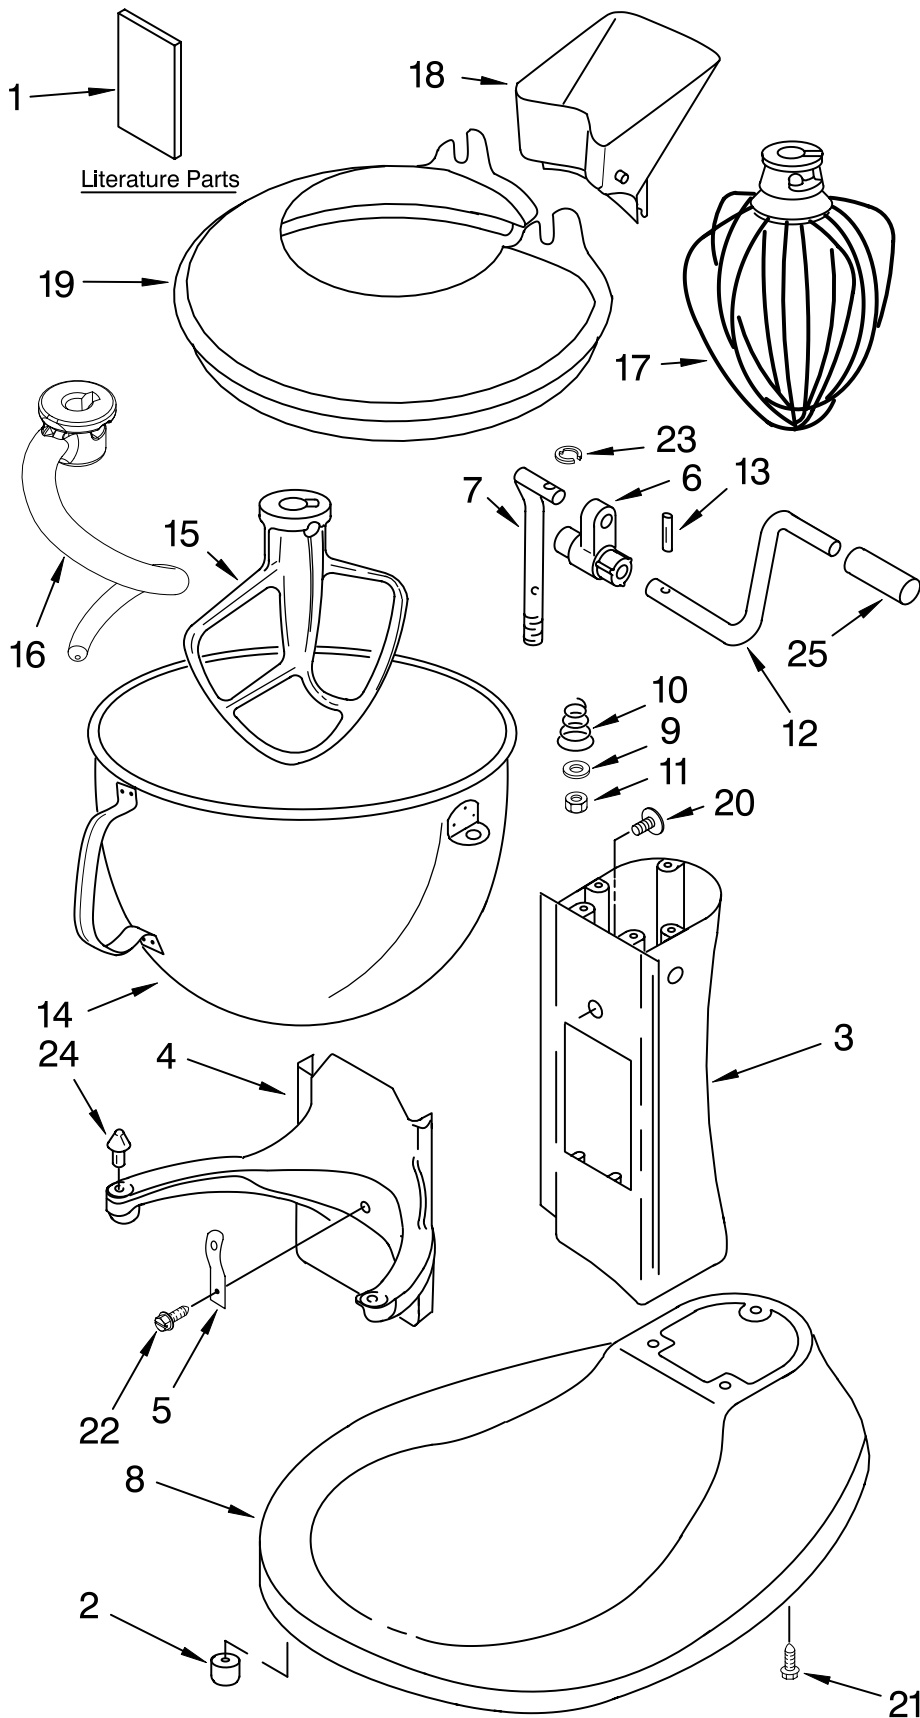

Illus. No.	Part No.	DESCRIPTION
1	**	Gearcase Motor Housing
2	9707507	Motor (10 Tooth)
3		Cap, Attachment Hub
	9707983	Pearl Nickel
4		Thumb Screw
	9709194	Black
	9709196	Grey
5	**	Band, Trim
6		Power Cord
	9706551	White
	9706552	Black
7	9703671	Transmission Housing
8		Control Assembly (Incl. Knob)
	9706648	Black Knob
	9706649	Gray Knob
9	9703312	Sensor, Hall Effect
10	9706090	Washer
11	9703434	Washer, Fiber
12	9707627	Gear, Pinion
13	9703438	Clip, Retaining
14	9708191	Shaft, Agitator
15	**	Planetary Assembly
16	16897	Bearing, Lower Center
17	9709231	Gear, Worm
18	9707223	Pin, Retaining
19	9706529	Gear, Worm Follower
20	9703338	Gear, Attachment Hub Bevel
21	9703337	Gear, Bevel
22	3400617	Screw
23	3400814	Screw
24	**	Lower Gear Case
25	9703680	Clip, Retaining
27	3400200	Screw
28		Bearing
	9703560	Front
	9703570	Rear
29	9703445	Bearing, Thrust
30	67500-55	"O" Ring
31	9707425	Gasket, Transmission Cover
32	9706036	Lead, Motor To Control
33	9706247	Seal, Motor Shaft
34	9703339	Gear, Internal
35	9704677	Pin, Groove

**Refer To Page 3
Color Variation Parts

FOR ORDERING INFORMATION REFER TO PARTS PRICE LIST

BASE AND PEDESTAL UNIT

For Models: KP26M1X__4, 4KP26M1X__4

Illus. No.	Part No.	DESCRIPTION
1		Literature Parts Use & Care Guide
	9708307	U.S.
	9708308	Canada
	8211764	Repair Parts List
2	9708649	Foot, Rubber
3	**	Column Assembly
4	**	Bowl Support
5	9703474	Latch, Bowl Spring
6	9706885	Arm, Bowl Lift
7	9706787	Rod, Bowl Lift
8	**	Base And Foot Supports
9	9703439	Washer
10	9237	Spring
11	4159092	Nut
12	9706788	Handle, Bowl Lift
13	3400863	Screw
14	9703687	Bowl (6 Qt)
15	9703485	Beater, Flat
16	9703655	Hook, Dough
17	9703491	Whip, Wire
18	9703534	Spout, Pouring
19	9703533	Shield, Pouring
20	9703426	Cam, Adjusting
21	3400200	Screw
22	3400018	Screw
23	9703307	Clip
24	4162028	Pin, Bowl Locating
25	9703698	Handle