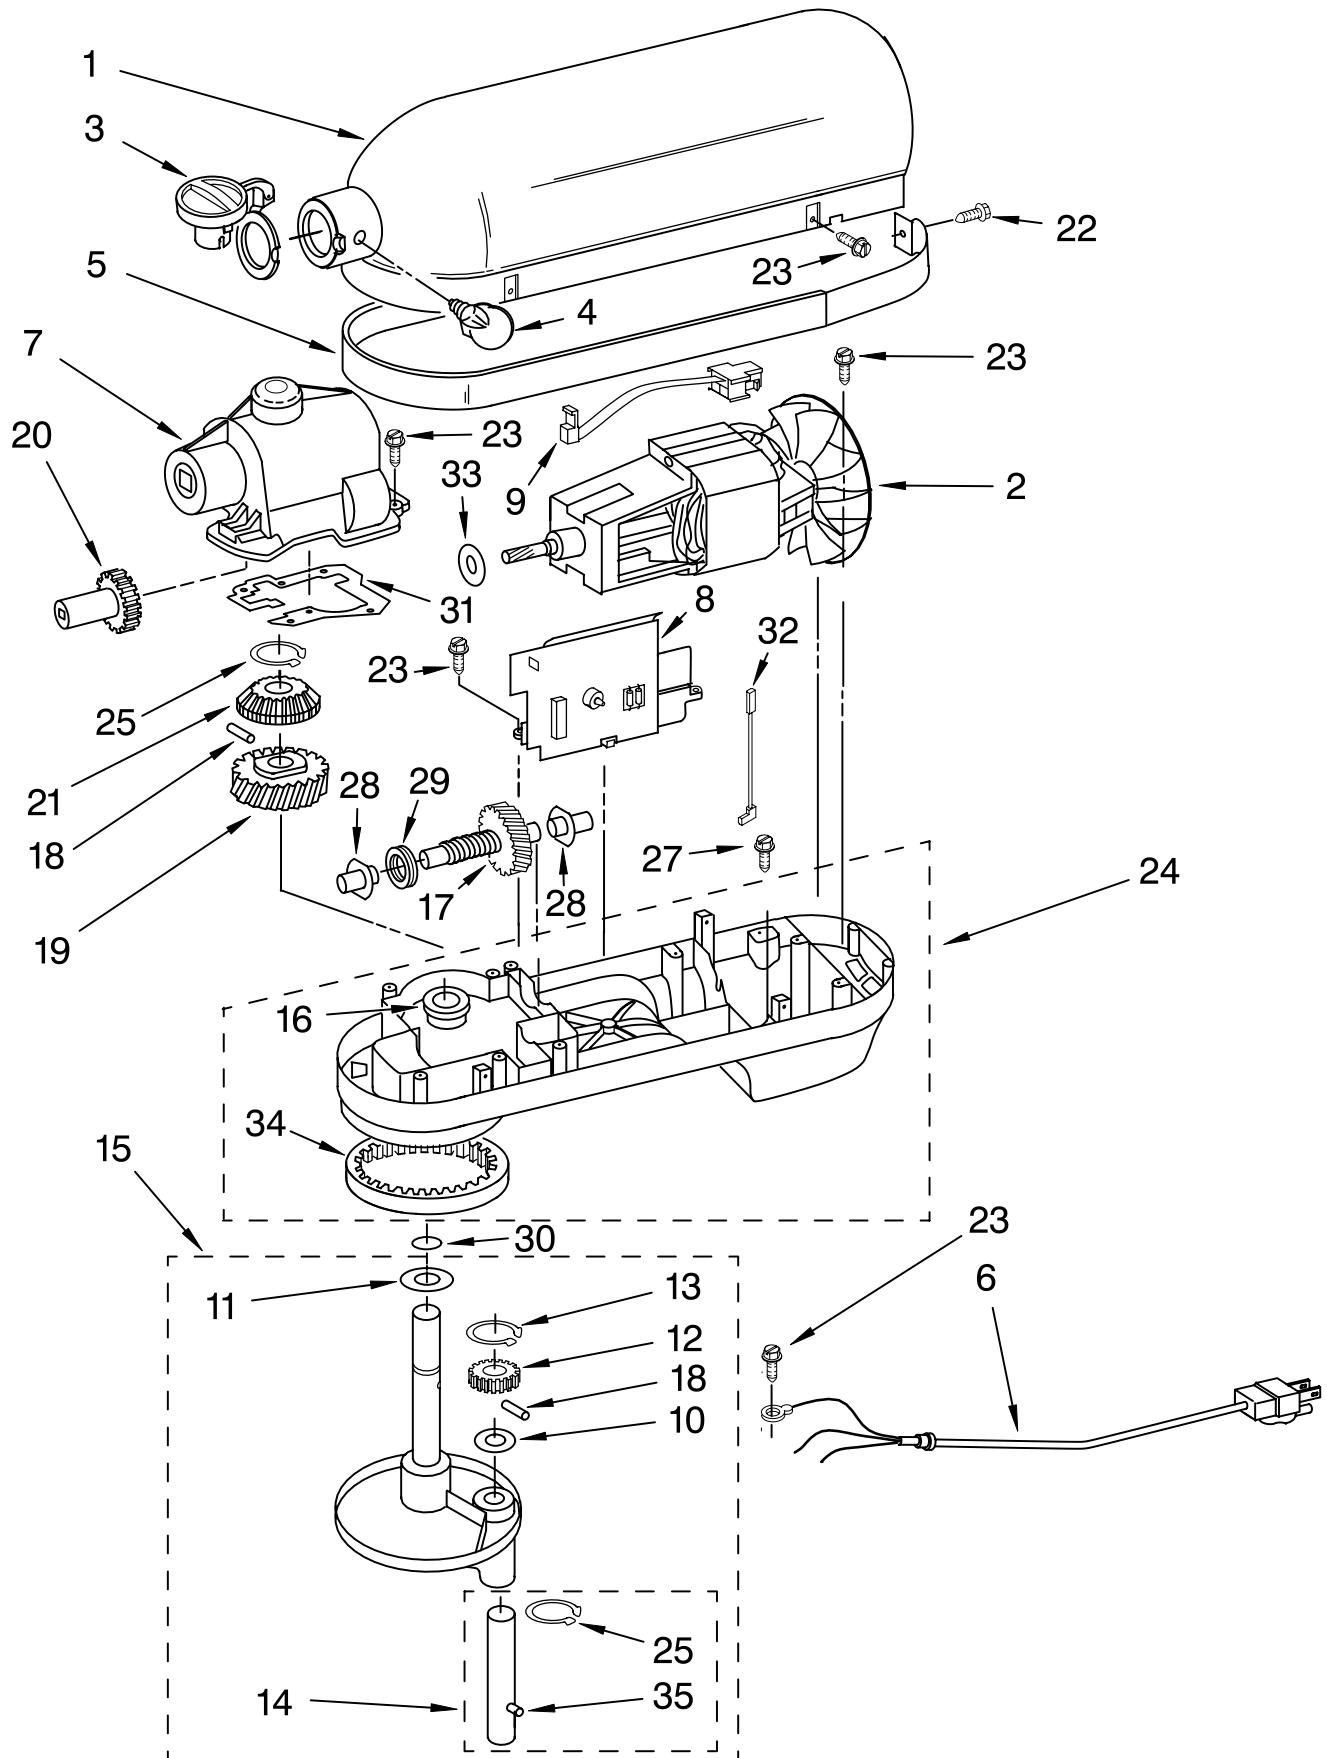

CASE, GEARING AND PLANETARY UNIT

For Models: KP26M1X_4, 4KP26M1X_4

FOR ORDERING INFORMATION REFER TO PARTS PRICE LIST

CASE, GEARING AND PLANETARY UNIT

For Models: KP26M1X__4, 4KP26M1X__4

Illus. No.	Part No.	DESCRIPTION
1	**	Gearcase Motor Housing
2	9707507	Motor (10 Tooth)
3		Cap, Attachment Hub
	9707983	Pearl Nickel
4		Thumb Screw
	9709194	Black
	9709196	Grey
5	**	Band, Trim
6		Power Cord
	9706551	White
	9706552	Black
7	9703671	Transmission Housing
8		Control Assembly (Incl. Knob)
	9706648	Black Knob
	9706649	Gray Knob
9	9703312	Sensor, Hall Effect
10	9706090	Washer
11	9703434	Washer, Fiber
12	9707627	Gear, Pinion
13	9703438	Clip, Retaining
14	9708191	Shaft, Agitator
15	**	Planetary Assembly
16	16897	Bearing, Lower Center
17	9709231	Gear, Worm
18	9707223	Pin, Retaining
19	9706529	Gear, Worm Follower
20	9703338	Gear, Attachment Hub Bevel
21	9703337	Gear, Bevel
22	3400617	Screw
23	3400814	Screw
24	**	Lower Gear Case
25	9703680	Clip, Retaining
27	3400200	Screw
28		Bearing
	9703560	Front
	9703570	Rear
29	9703445	Bearing, Thrust
30	67500-55	"O" Ring
31	9707425	Gasket, Transmission Cover
32	9706036	Lead, Motor To Control
33	9706247	Seal, Motor Shaft
34	9703339	Gear, Internal
35	9704677	Pin, Groove

**Refer To Page 3
Color Variation Parts

FOR ORDERING INFORMATION REFER TO PARTS PRICE LIST