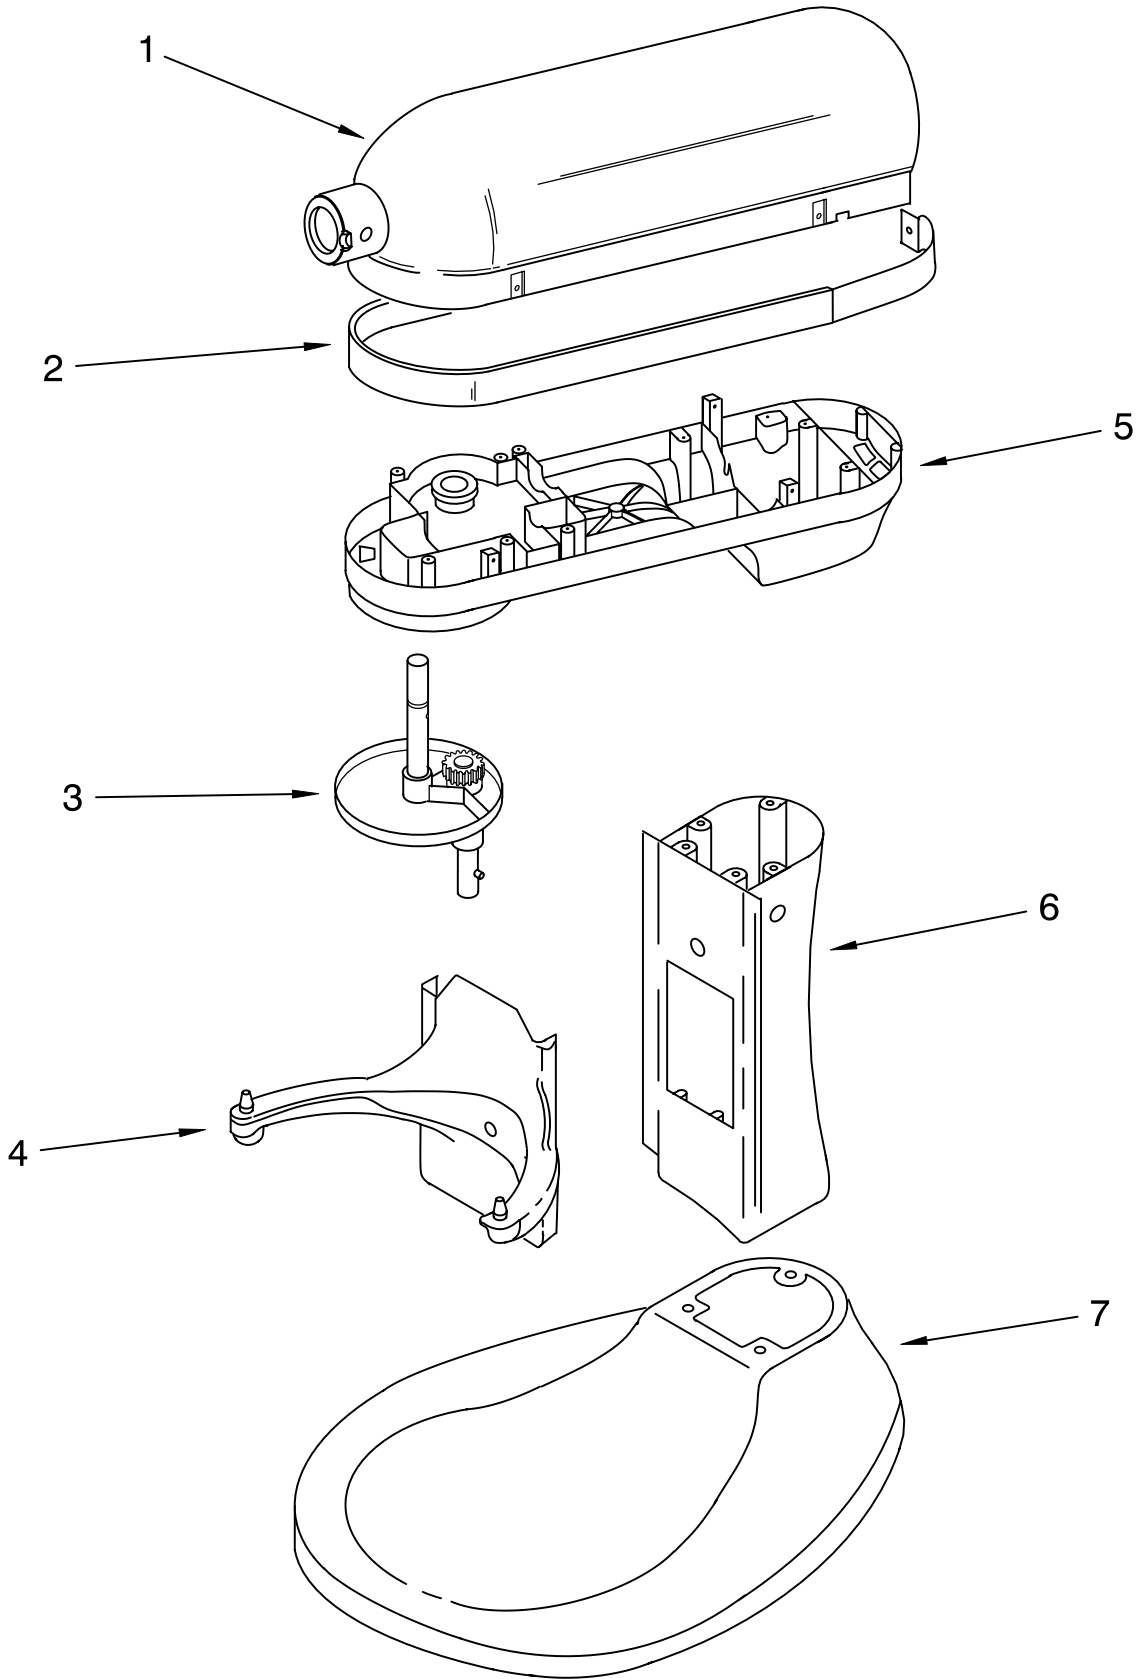

COLOR VARIATION PARTS

For Models: KP26M1X__4, 4KP26M1X__4

FOR ORDERING INFORMATION REFER TO PARTS PRICE LIST