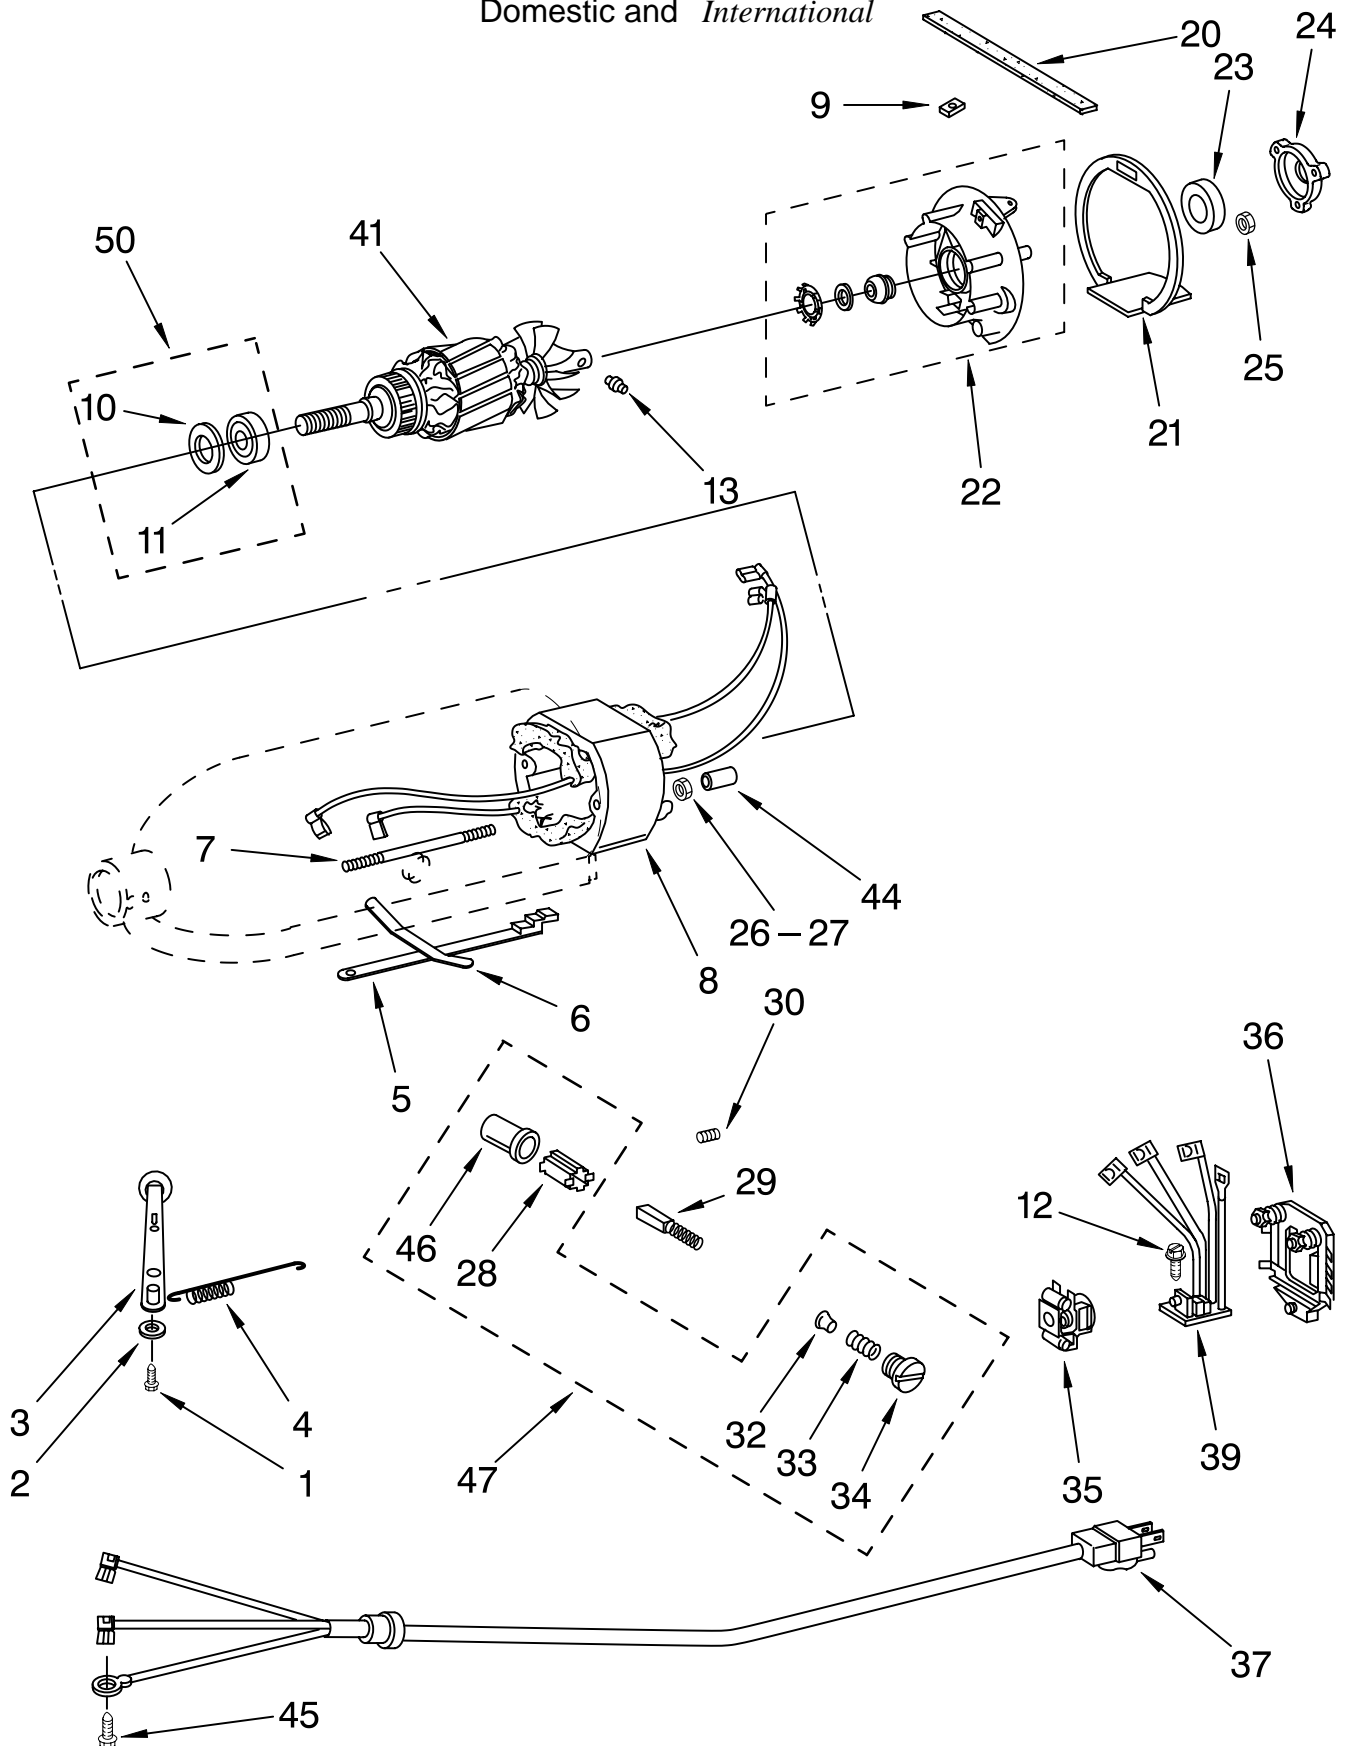

MOTOR AND CONTROL PARTS

For Models: K5SS, KSM5, KP50P, KPM5, KSM50P, KSMC50S, AND KPM50

Domestic and *International*

FOR ORDERING INFORMATION REFER TO PARTS PRICE LIST

MOTOR AND CONTROL PARTS

For Models:K5SS, KSM5, KP50P, KPM5, KSM50P, KSMC50S, AND KPM50

Domestic and *International*

Illus. No.	Part No.	DESCRIPTION	Illus. No.	Part No.	DESCRIPTION	Illus. No.	Part No.	DESCRIPTION
1	4160965	Screw, Pivot	30	4159262	Set Screw, 10-24 X 1/4"	Following Parts Not Illustrated		
2	4161697	Washer, Spring			Hdls. Cup Pt	OPTIONAL ATTACHMENTS, ACCESSORIES AND SERVICE ITEMS		
3		Switch Lever And Stud	32	4161745	Cap, Spring Seat	4164778		Mixer Attachment Pak (Includes Food Grinder (FG-A), Food Strainer (FVSP), And Vegetable Slicer, (RVS-A) (FPP-A)
	3184193	Black	33	4161746	Spring, Cap			
	3184194	White (Storm Gray)	34		Cap, Brush Holder			
4	3183680	Spring, Control Plate		3184212	Black			
				3184211	White			
5	3184176	Speed Link & Cam	35	4159675	Governor Assembly			
6	4162035	Spring, Flat	36	4162402	Control Plate Assembly			
7	4162344	Screw, Stator	37		Cord & Plug 110 Volt			
8	9702695	Field Assembly (115 Volts) Must Use With Item 41)		9701025	White	4164749		Food Grinder (FG-A)
	294046	(KSMC50S Model)		9701044	KSMC50S Model			
	9701670	Field Assembly (220 Volts) (Must use with Item 41)		9702318	White (International)	4164751		Grain Mill (GM-A)
				9702314	KPM5 Model	4164768		Pasta Maker And Food Grinder (Includes SNP Pasta Maker Plates) (SN/FG-A)
	4176215	100 Volt (Japan Only)		9703280	KPM50 Model			
9	9701584	Seal, Screw (KPM5 & KPM50 Models Only)		9701026	Black			
				9702319	Cord & Plug (220 Volts)			
10	9704324	Washer, Ball Bearing (Front)		3180059	2-Wire Cord (International)	4164775		Fruit/Vegetable Strainer Parts (Use With FG-A Model Only) (FVSP)
11	4159001	Ball Bearing SKF-6200ZJ	39	9706595	Phase Control Board (115 Volt)			
12	3400402	Screw, Self Tapping 4-40 X 5/16" Phil. Pan Hd. Type TT		9706596	Phase Control Board (220 Volts)	4164750		Rotor Slicer/Shredder (With 4 Standard Cones) Fine Shredder, Coarse Shredder, Thick Slicer, And Thin Slicer (RVS-A)
13	4159662	Stud, Governor Drive	41	4162959	Armature & Bearing (115 V.) (Must use with Illus. 8)			
20	9701104	Seal (International)		241991-4	Armature & Bearing (220 Volts) (Must Use With Illus. 8)	3177975		Pouring Shield (KPS2CL)
	9701584	KPM5 & KPM50		4176214	Armature (100 Volts) (Japan Only)	9701671		Pouring Shield (International)
21	4162351	Seal, End 3184356 International				4164824		Pasta Maker Plates (SNP-A)
22	3180526	Bracket, Bearing Assembly				4164774		Fruit/Vegetable Strainer And Food Grinder (FVS/FG-A)
23	3180238	Washer, Felt	44	4162634	Sleeve, Motor Stud	3180616		Cover, Decorative (Cotton Polyester)
24	4162347	Cap, Motor Bearing	45	3184609	Screw, Self Tapping (10-24 X 1/2") Phil.	4162838		Food Tray (FT)
25	8533905	Nut, Machine Hex (10-24)	46	3179908	Housing, Brush Holder	4164748		Juicer (JE)
26	8533905	Nut, Hex Machine (10-24)	47	4162546	Brush Holder (Incls. Illus. 28, 32, 33, 34, & 46)	4164747		Can Opener (CO)
27	3400900	Lock Washer #10 Ext. Shake-proof	50	4176025	Ball Bearing And Washer Kit	4164803		Sausage Stuffer Kit (SSA)
28	4162320	Insert, Brush Holder				4162154		Water Jacket (K5AWJ)
29	9706416	Brush & Spring Assembly				3177925		Bowl Cover, Plastic Non-Sealing
						4176100		5 Qt. Bowl, Polished Stainless Steel
						4164839		Speed Disc (Service Tool)
						4160588		Grease, Planetary

FOR ORDERING INFORMATION REFER TO PARTS PRICE LIST