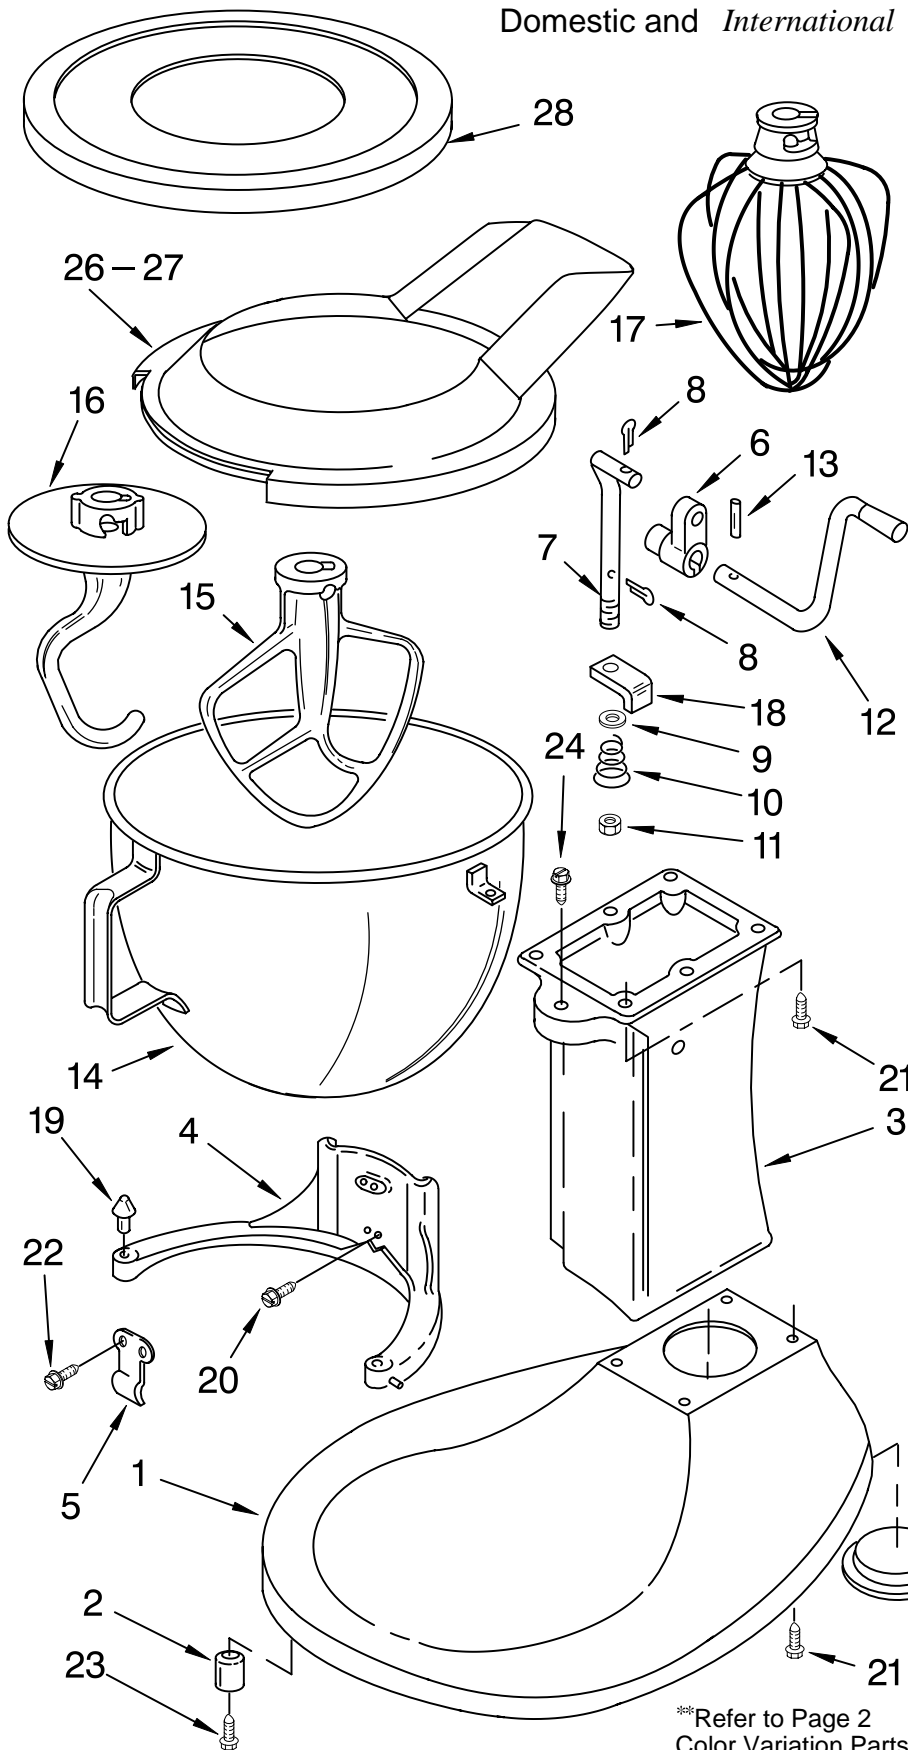

For Models: K5SS, KSM5, KP50P, KPM5, KSM50P, KSMC50S, AND KPM50

Domestic and *International*

Illus. No.	Part No.	DESCRIPTION
1	**	Base & Foot Supports
2	9703414	Foot, Rubber (4)
3	**	Column Assembly
4	**	Bowl Support
5	3182857	Latch, Bowl Spring
6	4162874	Arm, Bowl Lift
7	4159620	Rod, Bowl Lift
8	9704608	Cotter Pin 5/64 X 1/2 (2)
9	4159514	Washer
10	4159622	Spring
11	4159092	Nut, 1/4-28
12	4159615	Handle, Bowl Lift
13	9703442	Roll Pin
14	4162116	Bowl (5 Qt)
	4176043	KSMC50S Model
	4176144	Professional Mdl. (2 Bowls)
15	9707670	Beater, Flat
	4176045	KSMC50S Model
	4176182	Professional Mdl.
16	9707672	Dough Hook
	3183236	KSMC50S Model
	3183233	KSM50P Model
	9708033	<i>International</i> Model
17	9704309	Wire Whip
	4176306	<i>International</i> Model
18	4162022	Bracket, Bowl Lift
19	4162028	Pin, Bowl Locating
20	3400018	Screw, 10-24 X 1/2
21	4162403	Screw, Special 5/16-18 X 3/4 Pan Head (4)
22	3400024	Screw, 10-24 X 1/4 Machine Round Head
23	4159349	Screw, #8 X 3/8 Phil. Rd. Hd. Type B
24	3182904	Screw, Dbl. Ended
25	4176184	Plug
26	4176453	Pouring Shield One-Piece (<i>International</i>)
	3177975	KPM5 Model
27	9706633	Pouring Shield
28	3177925	Cover, Bowl(2) Professional Mdl.