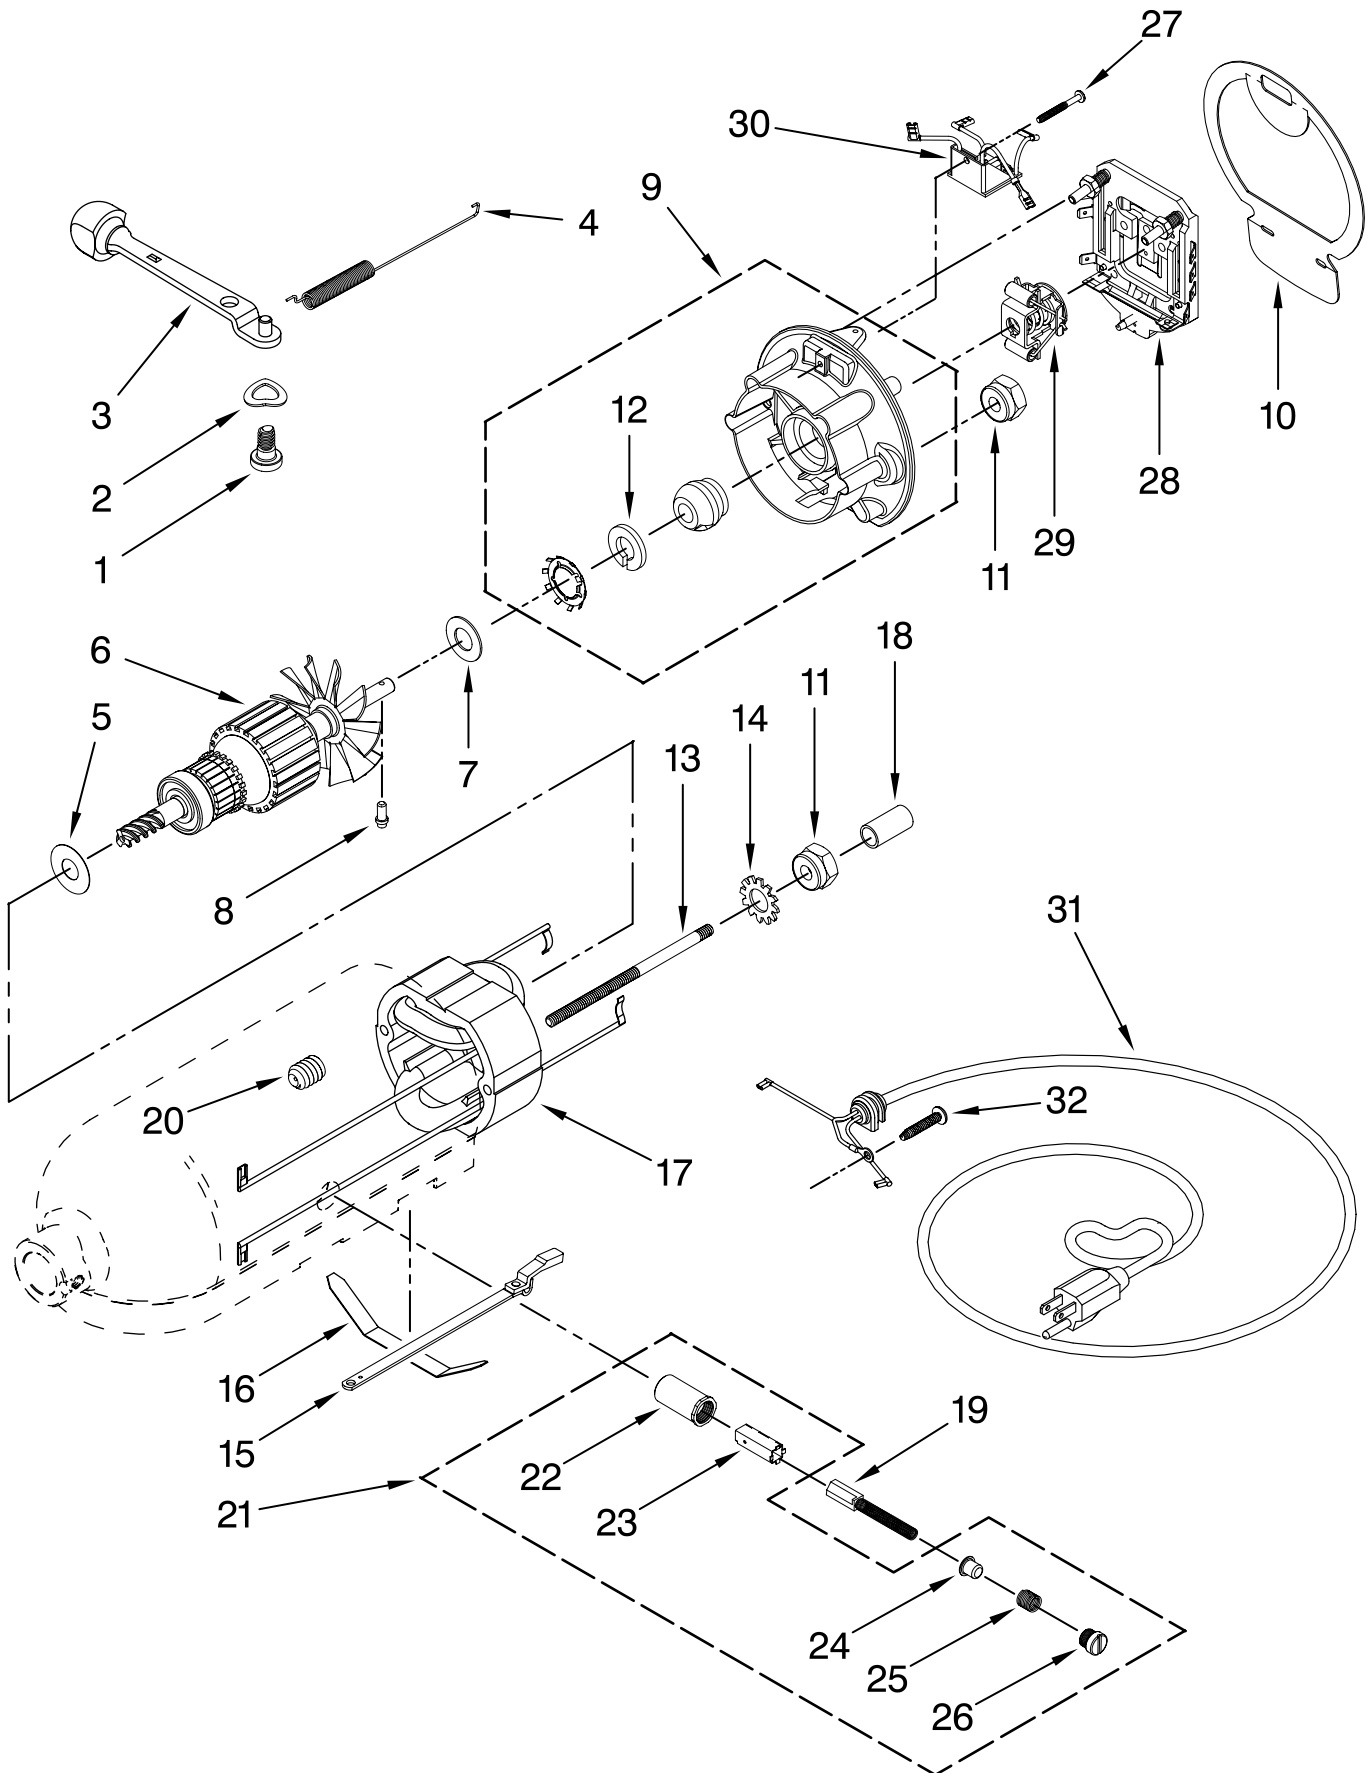

MOTOR AND CONTROL PARTS

For Models: KSM100PS_0

FOR ORDERING INFORMATION REFER TO PARTS PRICE LIST

MOTOR AND CONTROL PARTS

For Models: KSM100PS__0

Illus. No.	Part No.	DESCRIPTION
1	110679	Screw, Pivot
2	116241	Washer, Spring
3		Lever, Speed Control Assy
	9709276	Black
	9709277	Storm Grey
4	3183680	Spring, Control Plate
5	9704324	Washer, Ball Bearing (Front)
6	9708315	Armature & Bearing
7	3180162	Washer
8	16998	Stud, Governor Drive
9	3180526	Bracket, Bearing Assembly
10	3184356	Seal, End
11	W10131078	Nut
12	3180238	Washer
13	240769	Screw
14	W10068270	Washer
15	3184176	Speed Link & Cam
16	240205	Spring, Flat
17	9702695	Field Assembly
18	4162634	Sleeve, Motor Stud
19	9706416	Brush, Carbon
20	9707926	Screw, Set
21	4162546	Brush Holder
22	3179908	Housing, Brush Holder
23	240680	Insert, Brush Holder
24	116286	Cap, Spring Seat
25	116287	Spring, Cap
26		Cap, Brush Holder
	3184212	Black
	3184211	White
27	W10068260	Screw
28	W10119326	Plate, Control Assy
29	17830	Governor Assembly
30	9706595	Board, Phase Control
31		Cord, Power
	W10164882	White
	W10164883	Black
32	3184609	Screw, Self Tap

FOR ORDERING INFORMATION REFER TO PARTS PRICE LIST