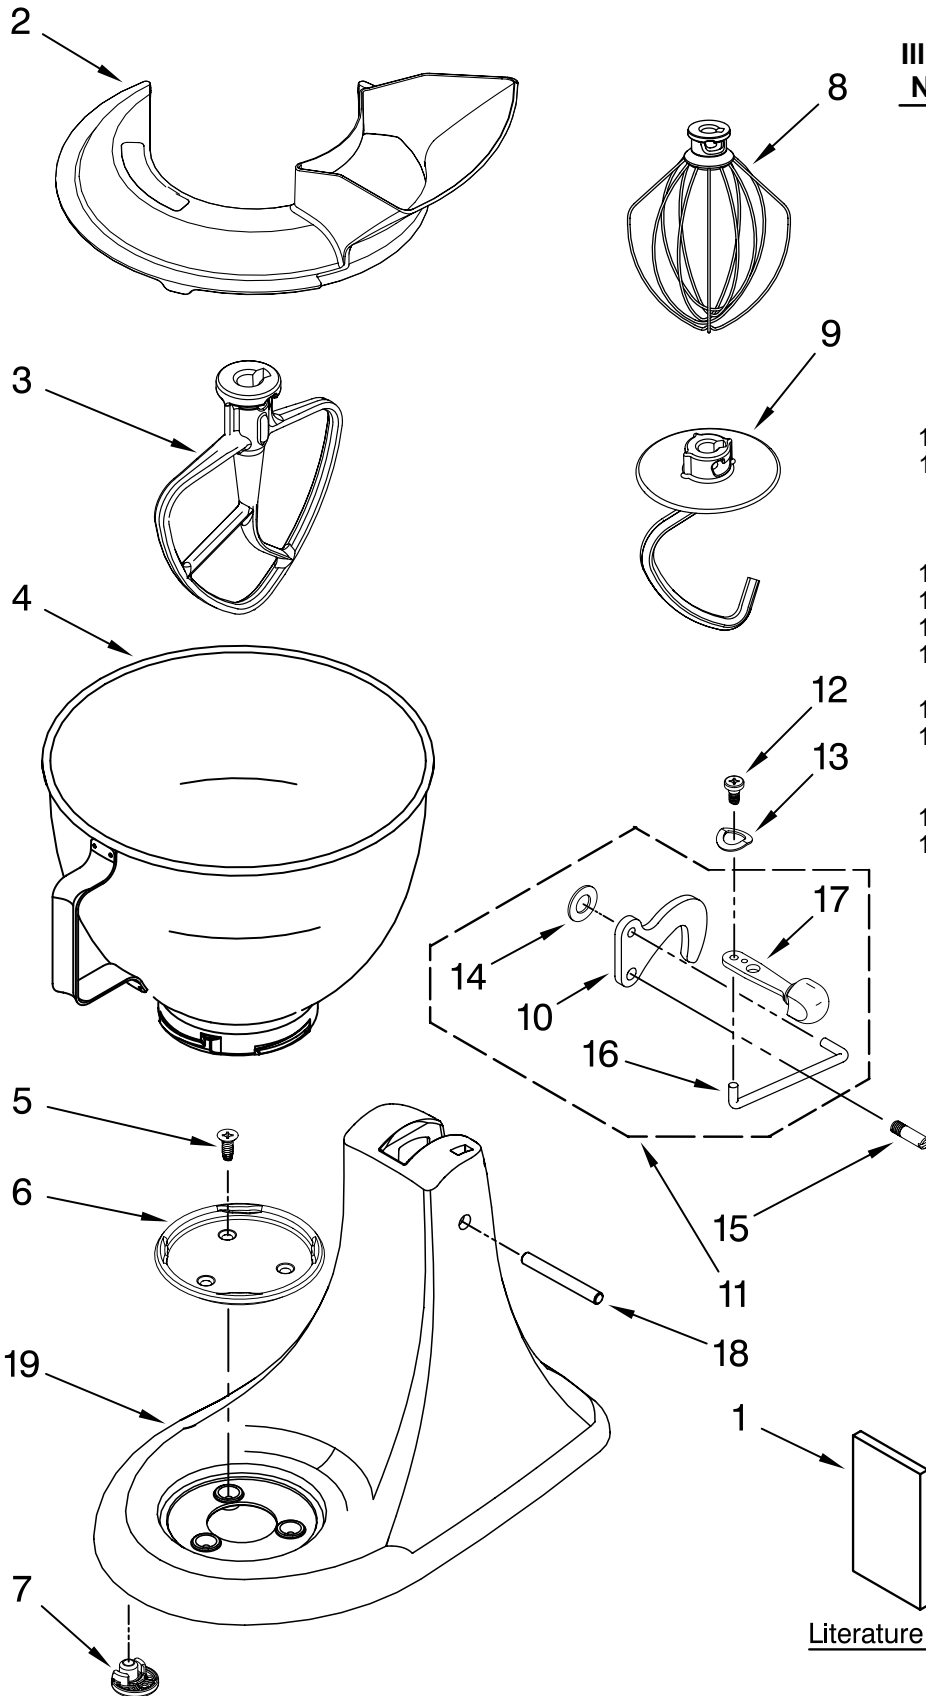

BASE AND PEDESTAL UNIT

For Models: KSM100PS_0

Illus. No.	Part No.	DESCRIPTION
1		Literature Parts
	9709785	Use & Care, Trilin
	8212401	Repair Parts List
2	9709923	Shield, Pouring
3	9708470	Beater, Flat
4	242550-2	Bowl, 4 1/2 Qt.
5	3400020	Screw
6	4162529	Screw Cap Kit
7	9709707	Foot, Base
8	9706446	Whip, Wire
9	9708471	Hook, Dough
10	9709055	Latch
11		Latch, Link & Lever
	24452	Black
	24452-2	Storm Grey
12	110679	Screw, Pivot
13	116241	Washer, Spring
14	8533912	Washer
15	103993	Screw, Latch Bearing
16	24450	Link, Latch
17		Lever, Latch
	9709280	Black
	9709281	Storm Grey
18	16910	Pin, Hinge
19	**	Pedestal

**REFER TO PAGES 2 & 3

Literature Parts

FOR ORDERING INFORMATION REFER TO PARTS PRICE LIST