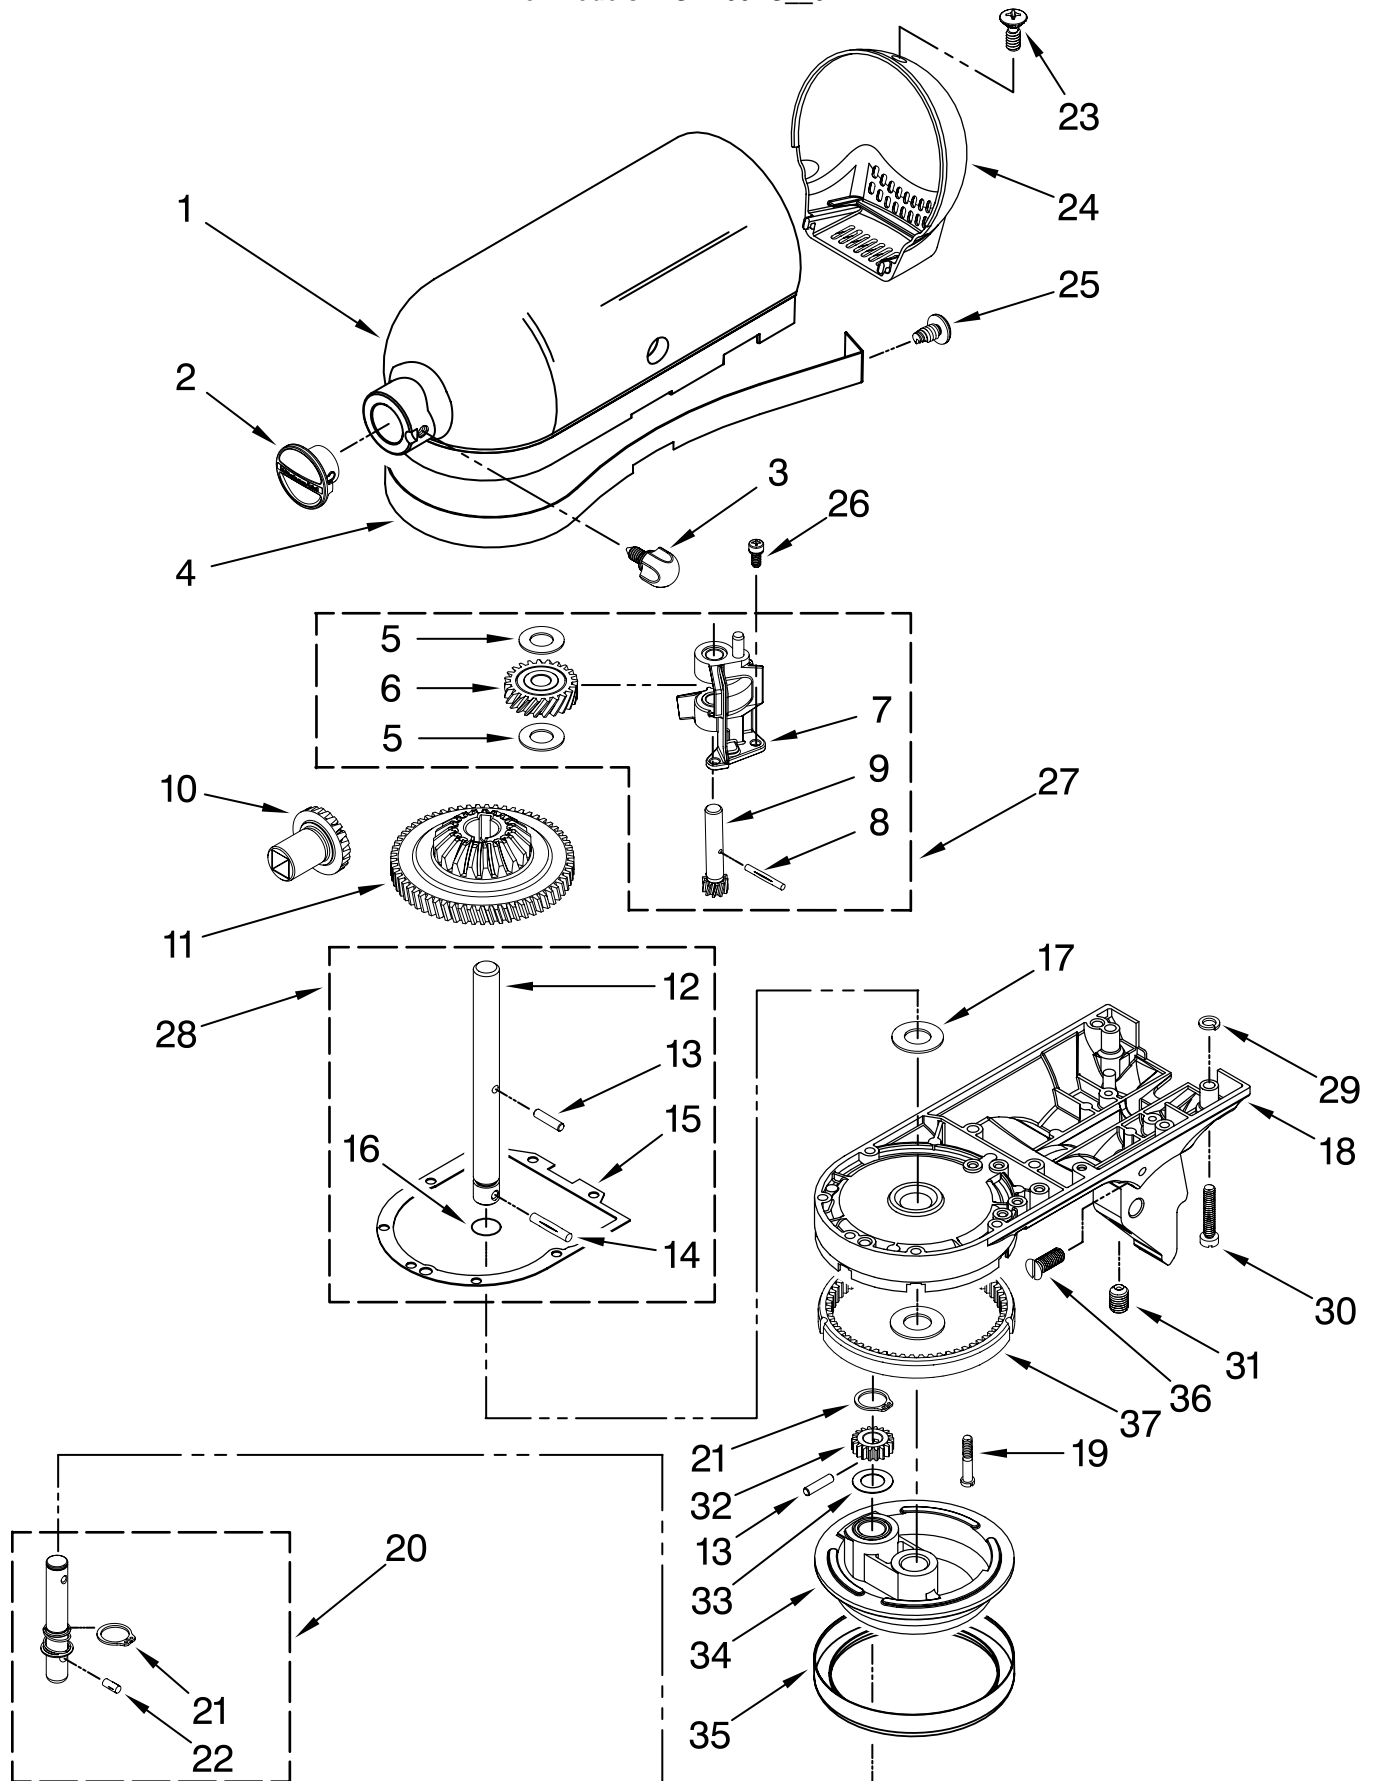

CASE, GEARING AND PLANETARY UNIT

For Models: KSM100PS_0

FOR ORDERING INFORMATION REFER TO PARTS PRICE LIST

CASE, GEARING AND PLANETARY UNIT

For Models: KSM100PS__0

<u>Illus. No.</u>	<u>Part No.</u>	<u>DESCRIPTION</u>
1	**	Gearcase Motor Housing
2		Cap, Attachmnt Hub
	242765-2	Chrome
	242765-4	Painted
3		Thumb Screw
	9709194	Black
	9709196	Grey
4	**	Band, Trim
5	3180161	Washer
6	W10112253	Worm Gear
7	240308	Worm Gear Bracket And Bearing
8	9705444	Pin
9	240210-2	Shaft & Pinion
10	9705130	Gear, Attachment Hub Level
11	9709627	Bevel Pinion Center Gear
12	240026	Shaft, Vertical Center
13	240018-1	Pin (Vertical Center Shaft)
14	9705443	Pin, Groove
15	4162324	Gasket, Transmissn
16	67500-55	O-Ring
17	3180163	Washer
18	**	Lower Gear Case
19	103994	Screw
20	4176067	Shaft, Agitator
21	9703438	Ring, Retaining
22	9704677	Pin, Groove
23	4162914	Screw
24	**	Cover, End
25	311932	Screw
26	3400022	Screw
27	240309-2	Gear, Worm and Bracket
28	4160474	Center Shaft & O-Ring
29	8533914	Washer, Spring Lock
30	3400025	Screw
31	3400203	Screw, Set
32	9703903	Pinion, Gear Agitator Shaft
33	9706090	Washer
34	**	Planetary
35	240285	Ring, Planetary Drip
36	89411	Screw, Adjusting
37	9703904	Gear, Internal

**Refer to Pages 2 & 3

FOR ORDERING INFORMATION REFER TO PARTS PRICE LIST