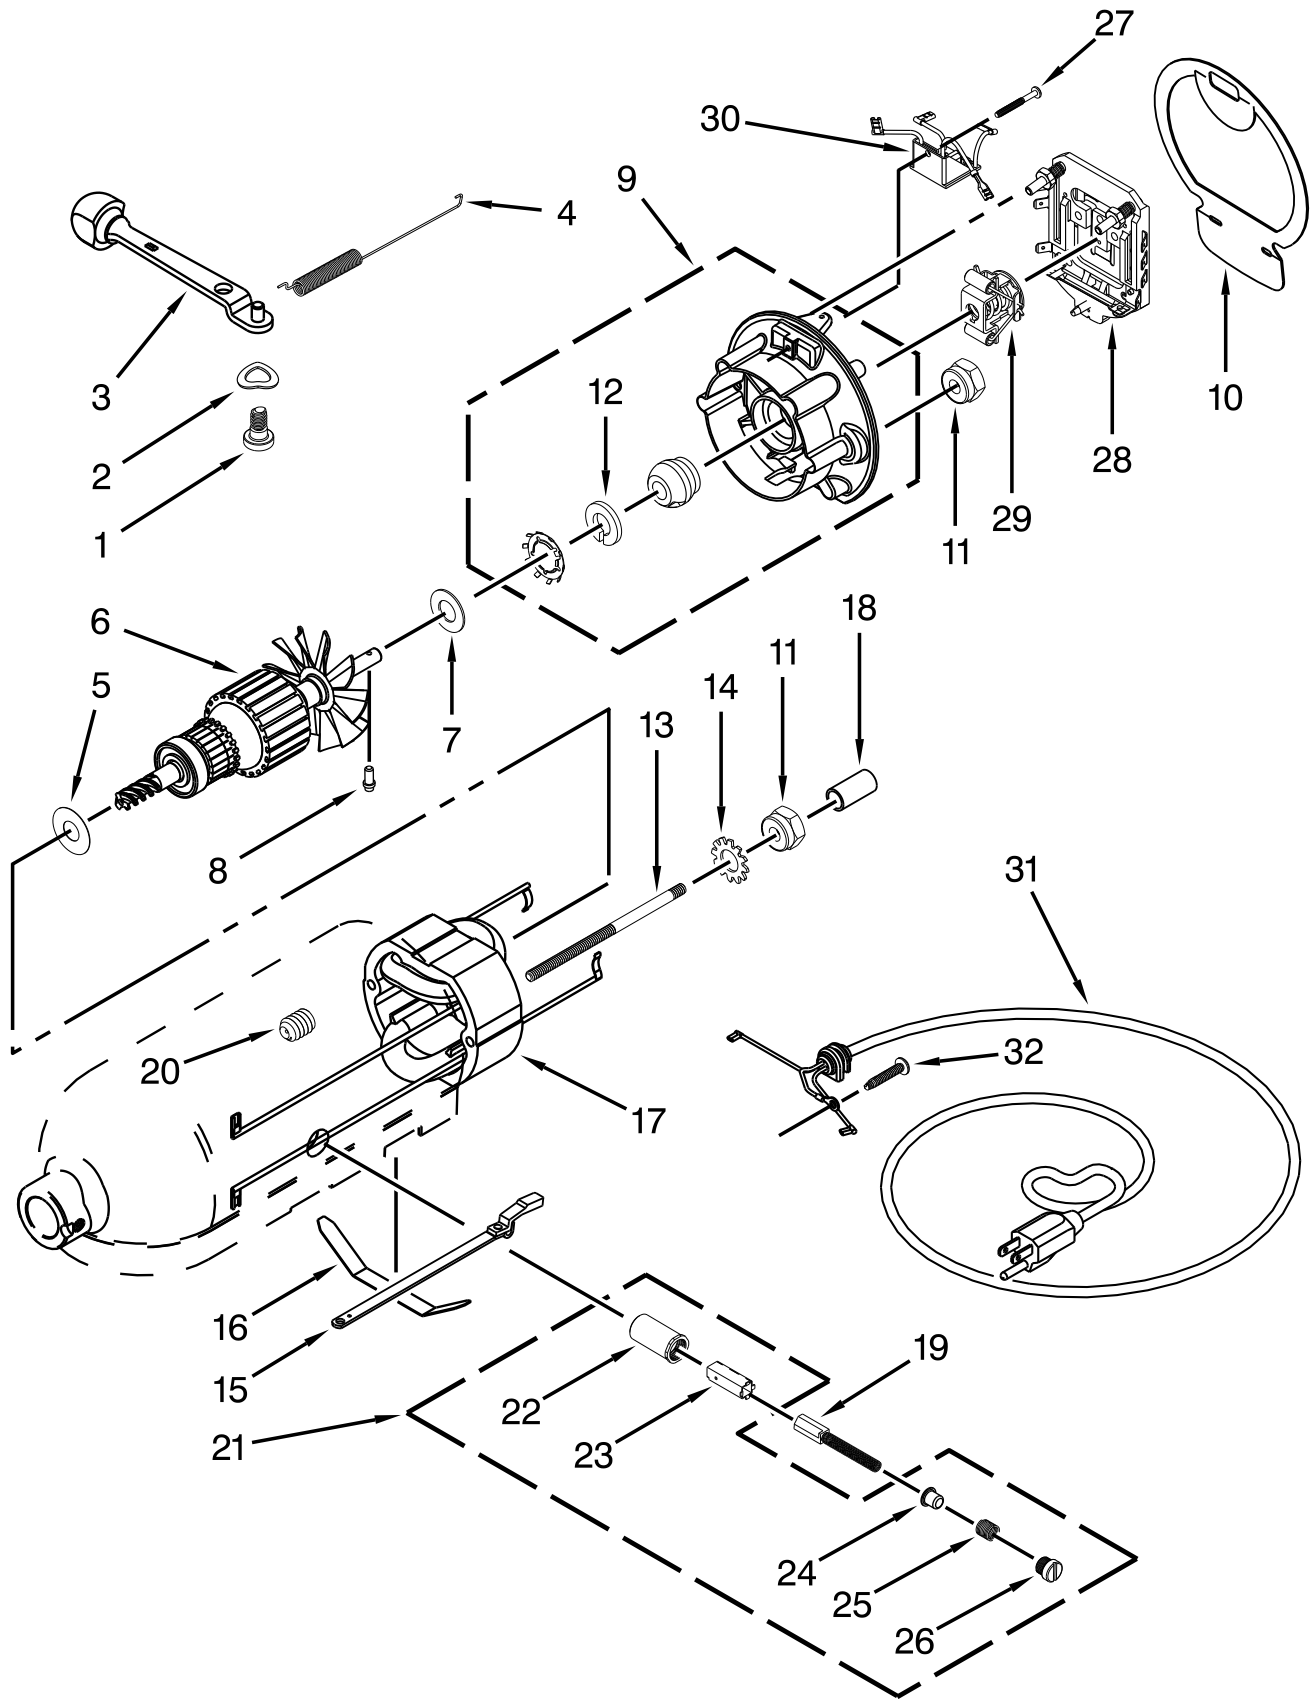

MOTOR AND CONTROL UNIT PARTS

MOTOR AND CONTROL UNIT PARTS

<u>Illus.</u> <u>No.</u>	<u>Part No.</u>	<u>Description</u>	<u>Illus.</u> <u>No.</u>	<u>Part No.</u>	<u>Description</u>	<u>Illus.</u> <u>No.</u>	<u>Part No.</u>	<u>Description</u>
1	110679	Screw	11	W10131078	Nut	24	116286	Spring, Seat-Cap
2	116241	Washer, Spring	12	3180238	Washer, Felt	25	116287	Spring, Cap
3		Lever, Speed Control Assy	13	240769	Screw, Stator	26		Cap, Brush Holder
	9709276	Black	14	W10068270	Washer, Lock		3184212	Black
	W10615606	Silk Chrome	15	3184176	Link, Speed and Cam Assembly		3184211	White
4	3183680	Spring, Control Plate	16	240205	Spring, Flat	27	W10068260	Screw
5	9704324	Washer, Ball Bearing (Front)	17	W10477029	Field Assembly, 120 Volt	28	W10119326	Control Plate Assembly
6	W10477035	Armature and Bearing Assembly, 120 Volt	18	4162634	Sleeve, Motor Stud	29	W10330804	Governor Assembly
7	W10323376	Washer, Spacing	19	W10380496	Brush, Cap and Spring	30	W10325124	Board, Phase Control (120 Volt)
8	16998	Stud, Governor Drive	20	9707926	Screw, Set	31		Cord, Power
9	3180526	Bearing and Bracket Assembly	21	4162546	Brush Holder Assembly		W10164883	Black
10	240775-1	Seal, End	22	3179908	Housing, Brush Holder		W10325327	White
			23	240680	Insert, Brush Holder	32	3184609	Screw