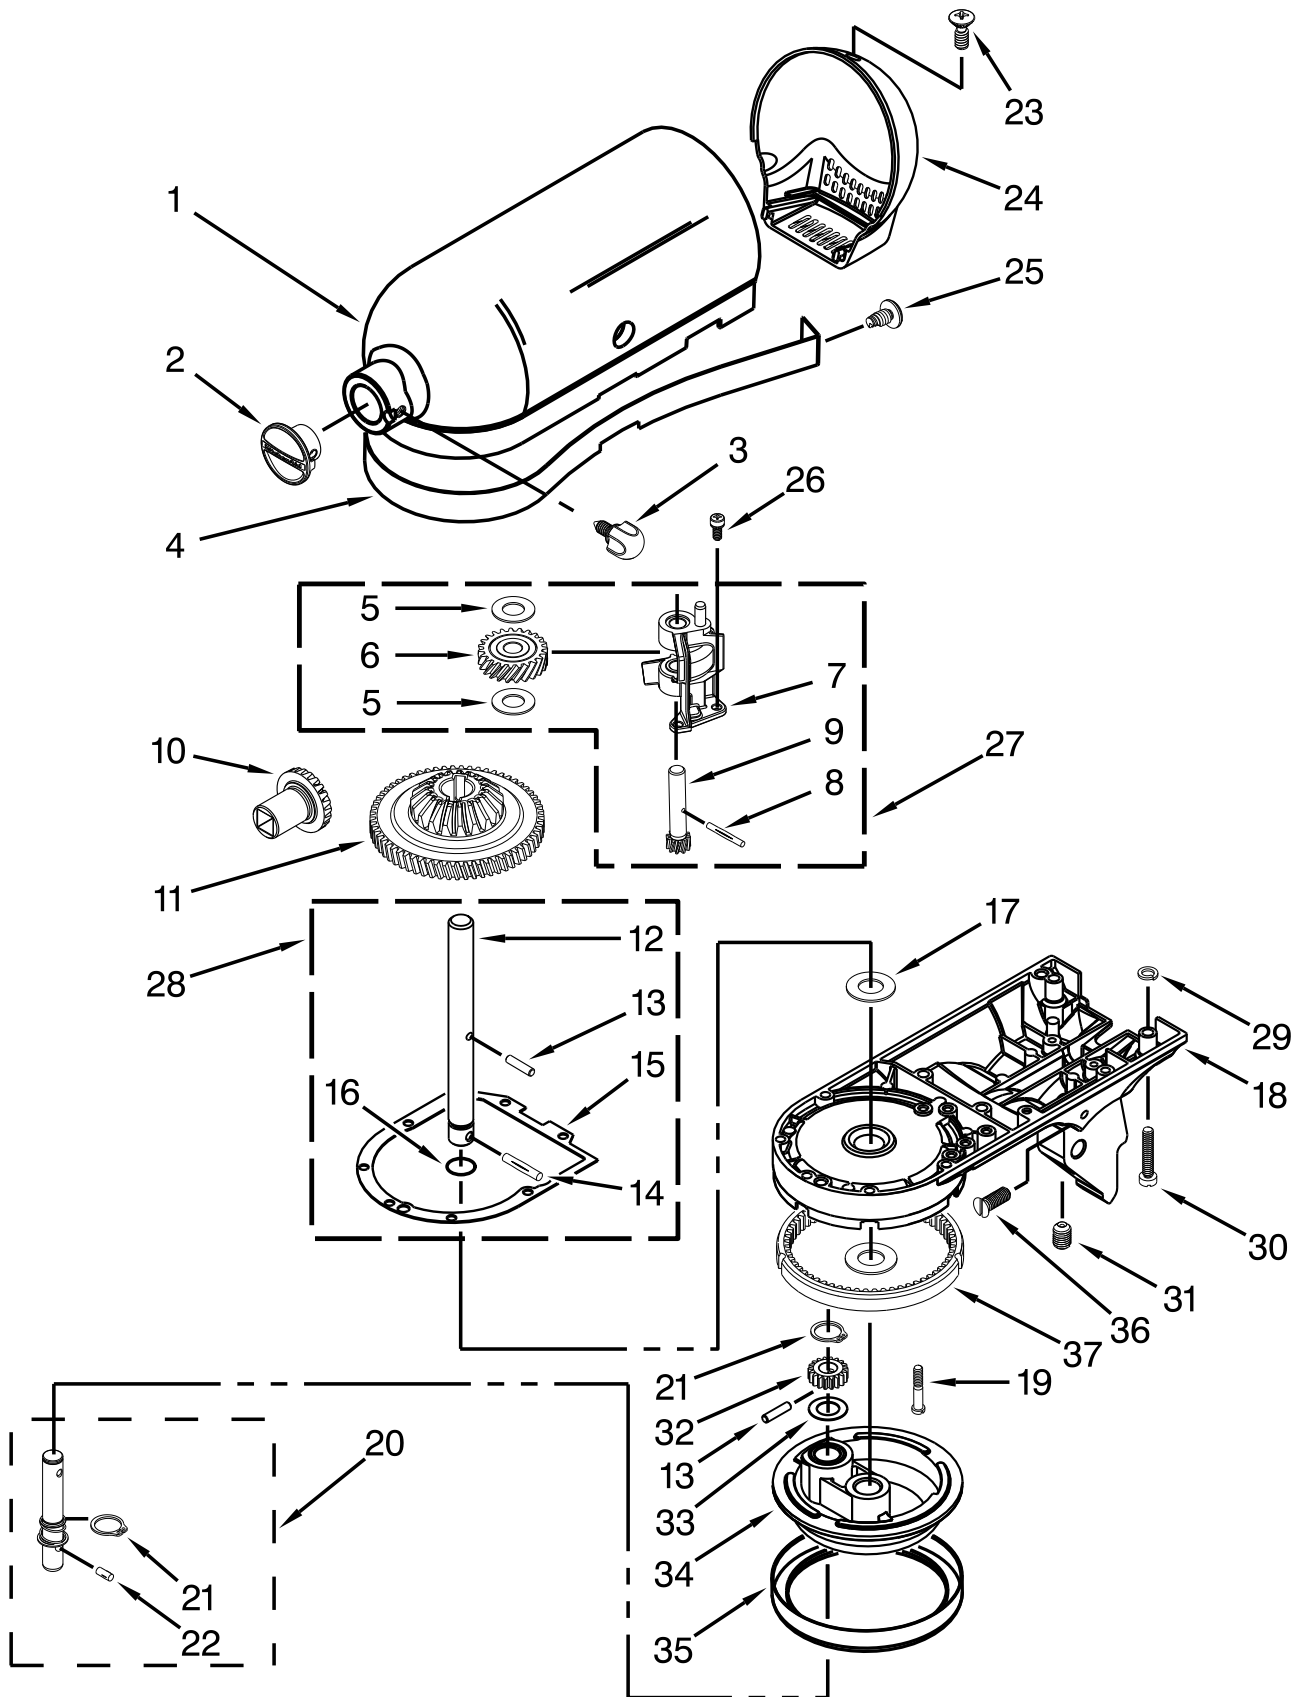

CASE, GEARING AND PLANETARY UNIT

CASE, GEARING AND PLANETARY UNIT

<u>Illus.</u> <u>No.</u>	<u>Part No.</u>	<u>Description</u>	<u>Illus.</u> <u>No.</u>	<u>Part No.</u>	<u>Description</u>	<u>Illus.</u> <u>No.</u>	<u>Part No.</u>	<u>Description</u>
1		Gearcase Motor Housing (Refer to Color Variation Parts Page)	12	240026	Shaft, Vertical Center	28	4160474	Shaft, Center Agitator Assembly
			13	240018-1	Pin, Agitator Shaft	29	8533914	Washer, Lock
2		Cap, Attachment Hub	14	9705443	Pin, Grooved	30	3400025	Screw
	242765-2	Chrome	15	4162324	Gasket, Transmission	30	9708652	Screw
	W10163146	Satin	16	67500-55	"O" Ring	31	3400203	Screw
3		Thumb Screw	17	W10323378	Washer	32	9703903	Gear, Pinion
	9709194	Black	18		Lower Gearcase (Refer to Color Variation Parts Page)	33	9706090	Washer
	W10615629	Silk Chrome				34		Planetary (Refer to Color Variation Parts Page)
4		Band, Trim (Refer to Color Variation Parts Page)	19	9708651	Screw	35	240285	Ring, Planetary Drip (Standard)
5	W10323373	Washer, Fiber	20	4176067	Shaft, Agitator	36	89411	Screw
6	W10112253	Gear, Worm	21	9703438	Ring, Retaining	37	9703904	Gear, Internal
7	240308	Bracket, Worm Gear and Bearing	22	9704677	Pin, Groove			
8	9705444	Pin, Grooved	23	4162914	Screw			
9	240210-2	Gear, Pinion and Shaft	24		Cover, End (Refer to Color Variation Parts Page)			
10	9705130	Gear, Attachment Hub	25	311932	Screw			
11	9709627	Gear, Center Bevel Pinion	26	3400022	Screw			
			27	240309-2	Worm Gear Bracket and Gear Assembly