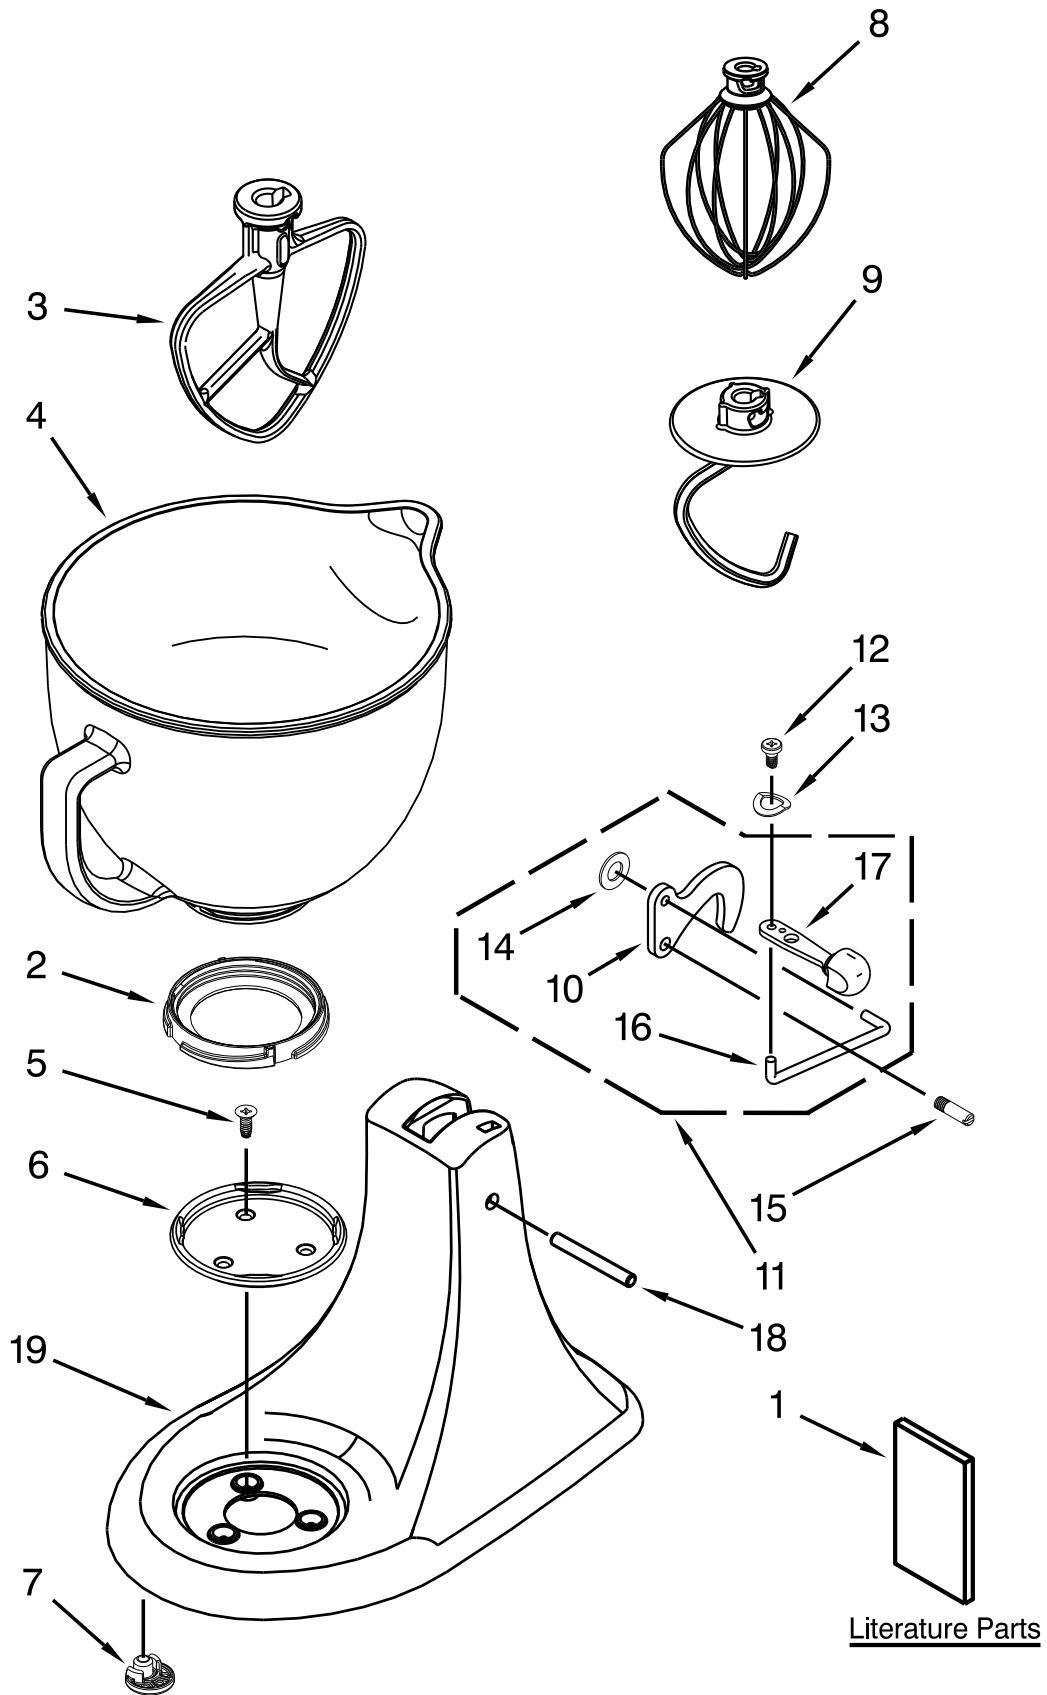

BASE AND PEDESTAL UNIT

BASE AND PEDESTAL UNIT

<u>Illus.</u> <u>No.</u>	<u>Part No.</u>	<u>Description</u>	<u>Illus.</u> <u>No.</u>	<u>Part No.</u>	<u>Description</u>	<u>Illus.</u> <u>No.</u>	<u>Part No.</u>	<u>Description</u>
1		Literature Parts	8	9704329	Whip, Wire	15	103993	Screw, Latch Bearing
	9709785	Use and Care Guide	9	9706626	Hook, Dough (Burnished)	16	24450	Link, Latch
2	W10220977	Ring, Thread	10	9709055	Latch	17		Lever, Latch
3		Beater, Flat	11		Latch, Link and Lever Assembly		9709280	Black
	9707572	Beater, Flat (Burnished)		24452	Black		W10608281	Silk Chrome
4	W10154769	Bowl, Glass 5 Qt. (K5GB)		W10608282	Silk Chrome	18	16910	Pin, Hinge
5	3400020	Screw	12	110679	Screw	19		Pedestal
6	W10191926	Cap, Bowl Screw	13	116241	Washer, Spring			(Refer to Color Variation Parts Page)
7	9709707	Foot	14	8533912	Washer