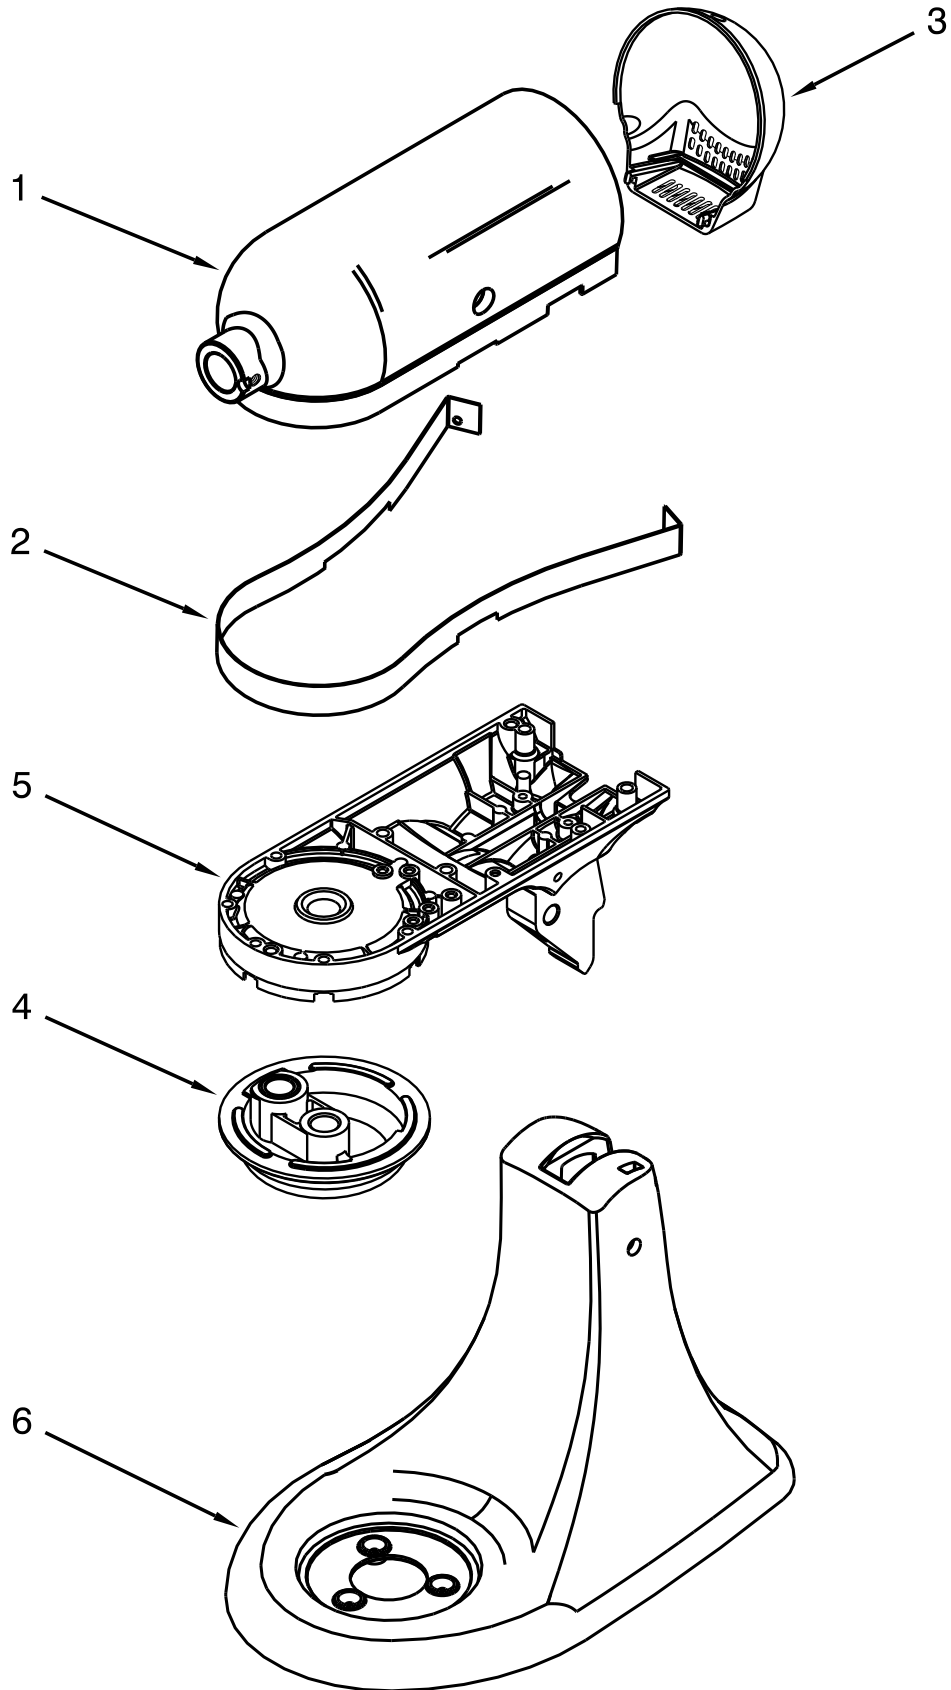

KitchenAid®

**5 QT. STAND MIXER - TILT HEAD
ARCHITECT SERIES - GLASS BOWL**

MODELS:

KSM150AGBCA0 (Candy Apple)

KSM150AGBCS0 (Cocoa Silver)

KSM150AGBRI0 (Raspberry Ice)

KSM150AGBES0 (Espresso)

KSM150AGBFP0 (Frosted Pearl)

COLOR VARIATION PARTS

COLOR VARIATION PARTS

<u>Illus.</u> <u>No.</u>	<u>Part No.</u>	<u>Description</u>
1		Motor Housing
	W10239115	Candy Apple
	W10171586	Cocoa Silver
	W10384420	Raspberry Ice
	W10383627	Espresso
	W10477204	Frosted Pearl
2		Trim Band
	W10171580	Dark Platinum

MOTOR AND CONTROL UNIT PARTS

MOTOR AND CONTROL UNIT PARTS

<u>Illus.</u> <u>No.</u>	<u>Part No.</u>	<u>Description</u>	<u>Illus.</u> <u>No.</u>	<u>Part No.</u>	<u>Description</u>	<u>Illus.</u> <u>No.</u>	<u>Part No.</u>	<u>Description</u>
1	110679	Screw	11	W10131078	Nut	24	116286	Spring, Seat-Cap
2	116241	Washer, Spring	12	3180238	Washer, Felt	25	116287	Spring, Cap
3		Lever, Speed Control Assy	13	240769	Screw, Stator	26		Cap, Brush Holder
	9709276	Black	14	W10068270	Washer, Lock		3184212	Black
	W10615606	Silk Chrome	15	3184176	Link, Speed and Cam Assembly		3184211	White
4	3183680	Spring, Control Plate	16	240205	Spring, Flat	27	W10068260	Screw
5	9704324	Washer, Ball Bearing (Front)	17	W10477029	Field Assembly, 120 Volt	28	W10119326	Control Plate Assembly
6	W10477035	Armature and Bearing Assembly, 120 Volt	18	4162634	Sleeve, Motor Stud	29	W10330804	Governor Assembly
7	W10323376	Washer, Spacing	19	W10380496	Brush, Cap and Spring	30	W10325124	Board, Phase Control (120 Volt)
8	16998	Stud, Governor Drive	20	9707926	Screw, Set	31		Cord, Power
9	3180526	Bearing and Bracket Assembly	21	4162546	Brush Holder Assembly		W10164883	Black
10	240775-1	Seal, End	22	3179908	Housing, Brush Holder		W10325327	White
			23	240680	Insert, Brush Holder	32	3184609	Screw