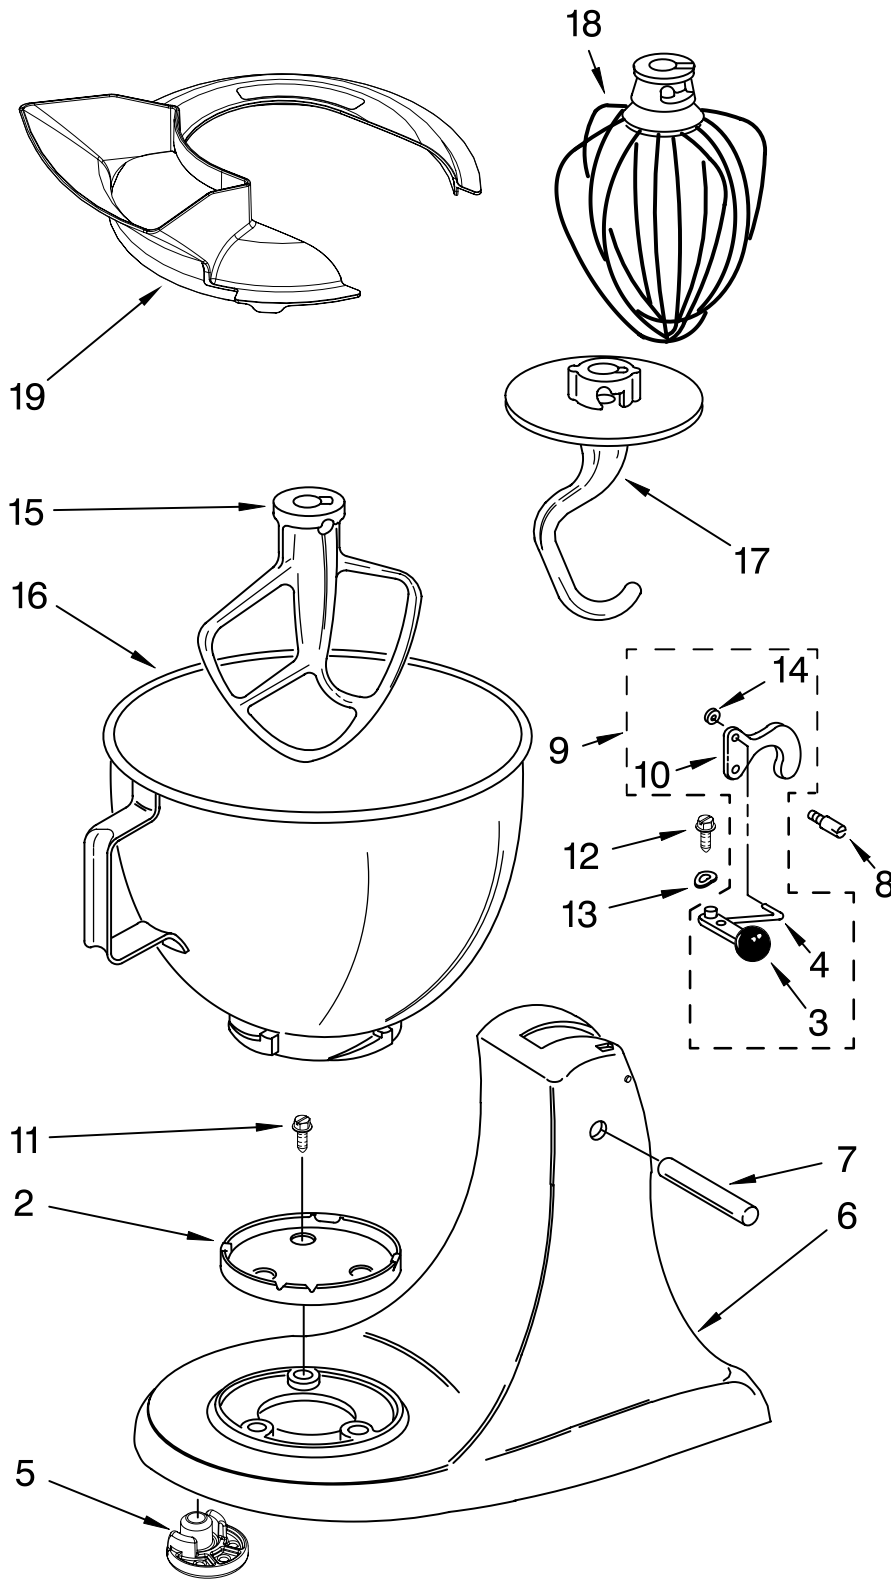

PARTS LIST

for

KitchenAid®

5 QT. STAND MIXER

ARTISAN TILT HEAD

MODELS:

KSM150PSOB1 (Onyx Black)
KSM150PSMY1 (Majestic Yellow)
KSM150PSGR1 (Imperial Grey)
KSM150PSGN1 (Empire Green)
KSM150PSER1 (Empire Red)
KSM150PSBU1 (Cobalt Blue)
KSM150PSAC1 (Almond Creme)

FOR CUSTOMER SATISFACTION ALWAYS USE
FACTORY SPECIFICATION PARTS

COLOR VARIATION PARTS

For Models: KSM150PS__1

Illus. No.	Part No.	DESCRIPTION
------------	----------	-------------

1	240291-13	Onyx Black
	240291-20	Majestic Yellow
	240291-22	Imperial Grey
	240291-10	Empire Green
	240291-21	Empire Red
	240291-7	Cobalt Blue
	240291-16	Almond Creme
2	9706630	Black/Silver
	9706632	Almond Creme
3		End Cover
	240253-14	Onyx Black
	240253-21	Majestic Yellow
	240253-23	Imperial Grey
	240253-11	Empire Green
	240253-22	Empire Red
	240253-8	Cobalt Blue
240253-16	Almond Creme	
4		Planetary
	240286-16	Onyx Black
	240286-22	Majestic Yellow
	240286-24	Imperial Grey
	240286-13	Empire Green
	240286-23	Empire Red
	240286-10	Cobalt Blue
240286-18	Almond Creme	
5		Lower Gearcase
	240350-56	Onyx Black
	240350-82	Majestic Yellow
	240350-86	Imperial Grey
	240350-46	Empire Green
	240350-84	Empire Red
	240350-31	Cobalt Blue
240350-62	Almond Creme	
6		Pedestal
	3179275	Onyx Black
	9702303	Majestic Yellow
	9702305	Imperial Grey
	3179273	Empire Green
	9702304	Empire Red
	3179263	Cobalt Blue
	3179277	Almond Creme

For Models: KSM150PS_1

Illus. No.	Part No.	DESCRIPTION
1		Literature Parts
	9709785	Use & Care Guide
	W10122280	Repair Parts List
2	4162529	Screw Cap Kit
3		Lever, Latch
	9709280	Black
	9709282	Buff
4	24450	Link, Latch
5	9709707	Foot, Base
6	**	Pedestal
7	16910	Pin, Hinge
8	103993	Screw, Latch Bearing
9	24452	Latch, Link & Lever
10	9709055	Latch
11	3400020	Screw
12	110679	Screw, Pivot
13	116241	Washer, Spring
14	8533912	Washer
15		Beater, Flat
	9708472	Coated, White
16	9706619	Bowl, 5 Qt.
17	9708471	Hook, Dough
18	9706446	Whip, Wire
19	9709923	Shield, Pouring