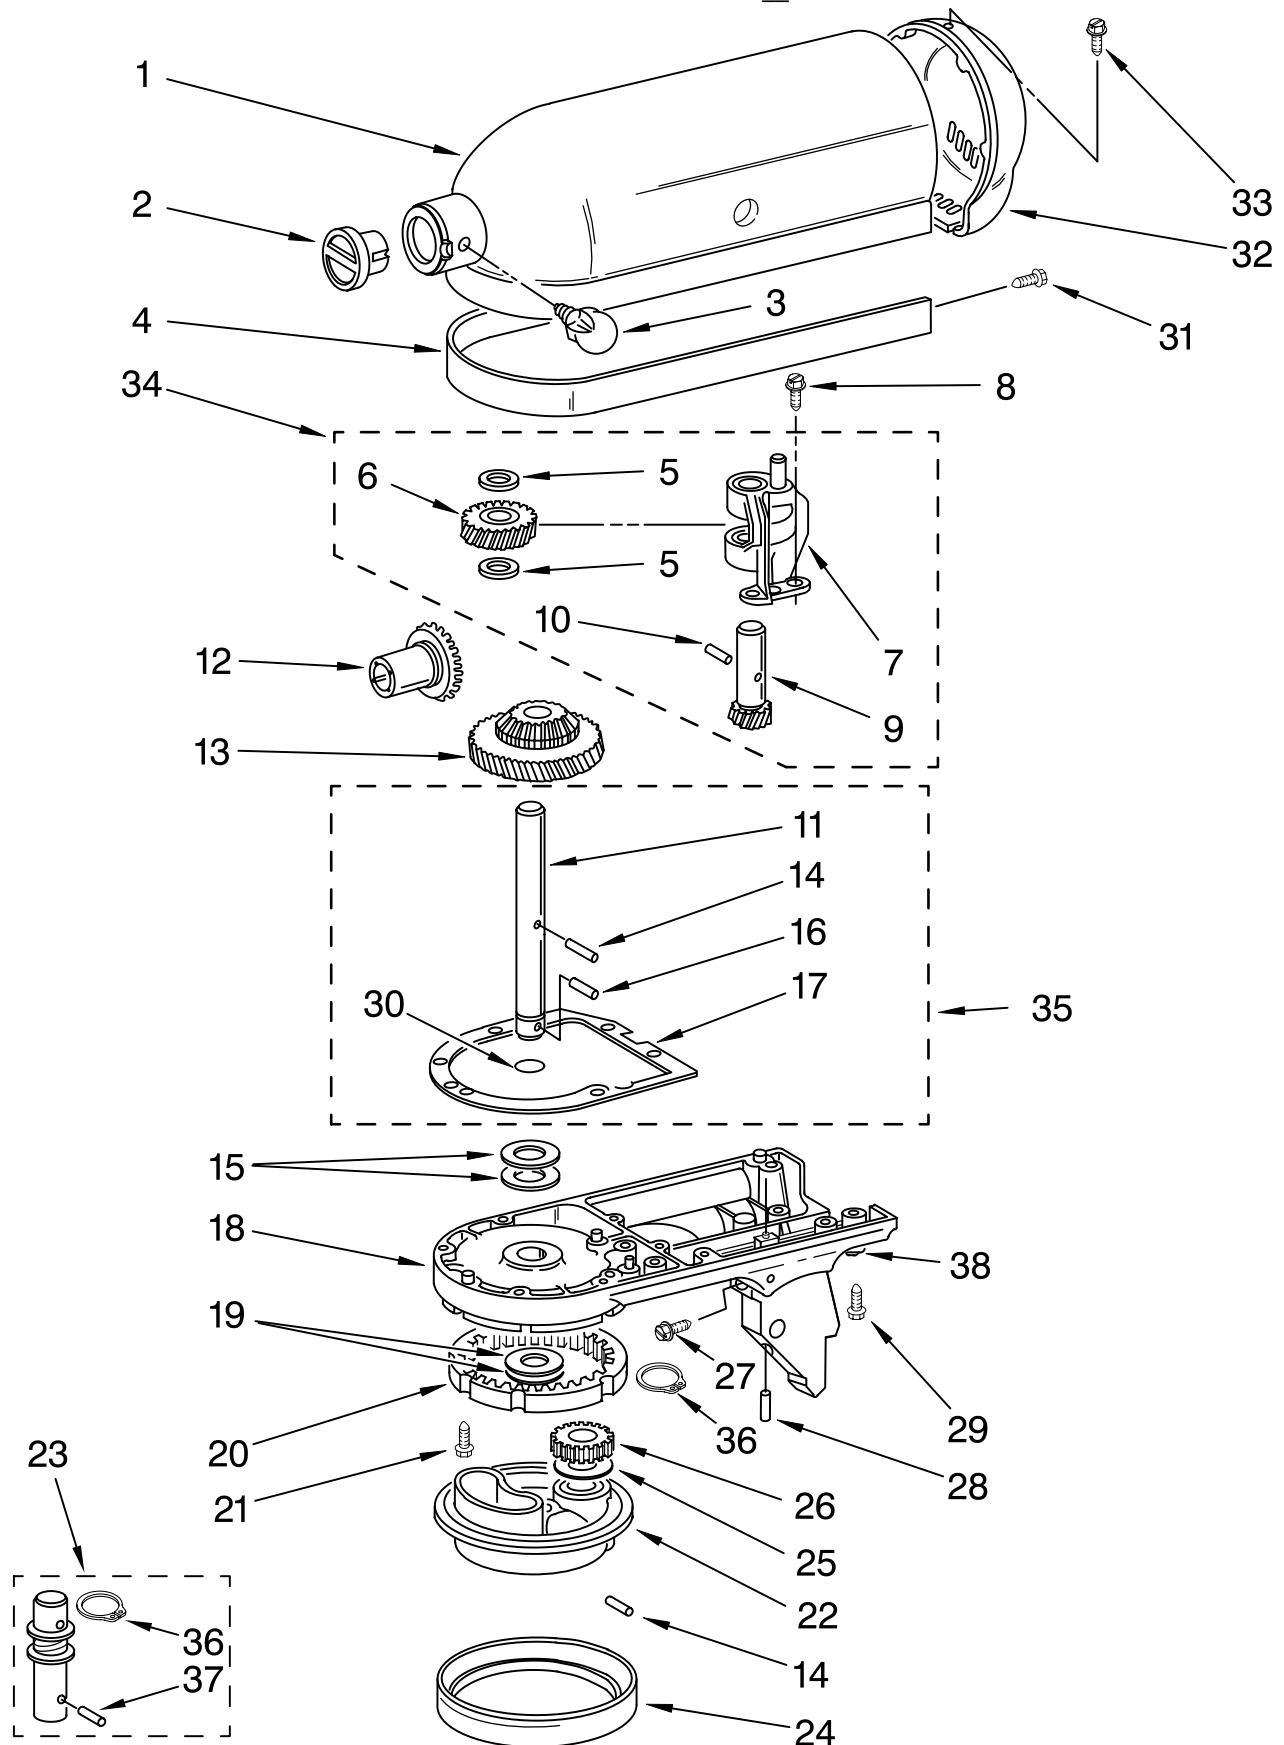

CASE, GEARING AND PLANETARY UNIT

For Models: KSM150PS_1

FOR ORDERING INFORMATION REFER TO PARTS PRICE LIST

CASE, GEARING AND PLANETARY UNIT

For Models: KSM150PS__1

Illus. No.	Part No.	DESCRIPTION	Illus. No.	Part No.	DESCRIPTION	Illus. No.	Part No.	DESCRIPTION
1	**	Gearcase Motor Housing	12	9705130	Gear, Attachment Hub Bevel	26	9703903	Pinion, Gear Agitator Shaft
2		Cap, Attachment Hub	13	9709627	Bevel Pinion Center Gear	27	89411	Screw, Adjusting
	242765-2	Chrome	14	240018-1	Pin (Vertical Center Shaft)	28	3400203	Screw, Set
	242765-5	Almond Creme	15	3180163	Washer	29	3400025	Screw
3		Thumb Screw	16	9705443	Pin, Groove	30	67500-55	"O" Ring
	9709194	Black	17	4162324	Gasket, Transmission Case	31	311932	Screw
	9709198	Buff	18	**	Lower Gear Case	32	**	Cover, End
4	**	Band, Trim	19	3180163	Washer	33	4162914	Screw
5	3180161	Washer	20	9703904	Gear, Internal	34	240309-2	Worm Gear Bracket And Gear
6	W10112253	Worm Gear	21	103994	Screw	35	4160474	Center Shaft & "O" Ring
7	240308	Worm Gear Bracket And Bearing	22	**	Planetary	36	9703438	Ring
8	3400022	Screw	23	4176067	Agitator Shaft	37	9704677	Pin, Groove
9	240210-2	Shaft & Pinion	24	240285	Ring, Planetary Drip	38	8533914	Washer, Spring Lock
10	9705444	Pin	25	9706090	Washer			
11	240026	Shaft, Vertical Center						**Refer to Page 2

FOR ORDERING INFORMATION REFER TO PARTS PRICE LIST