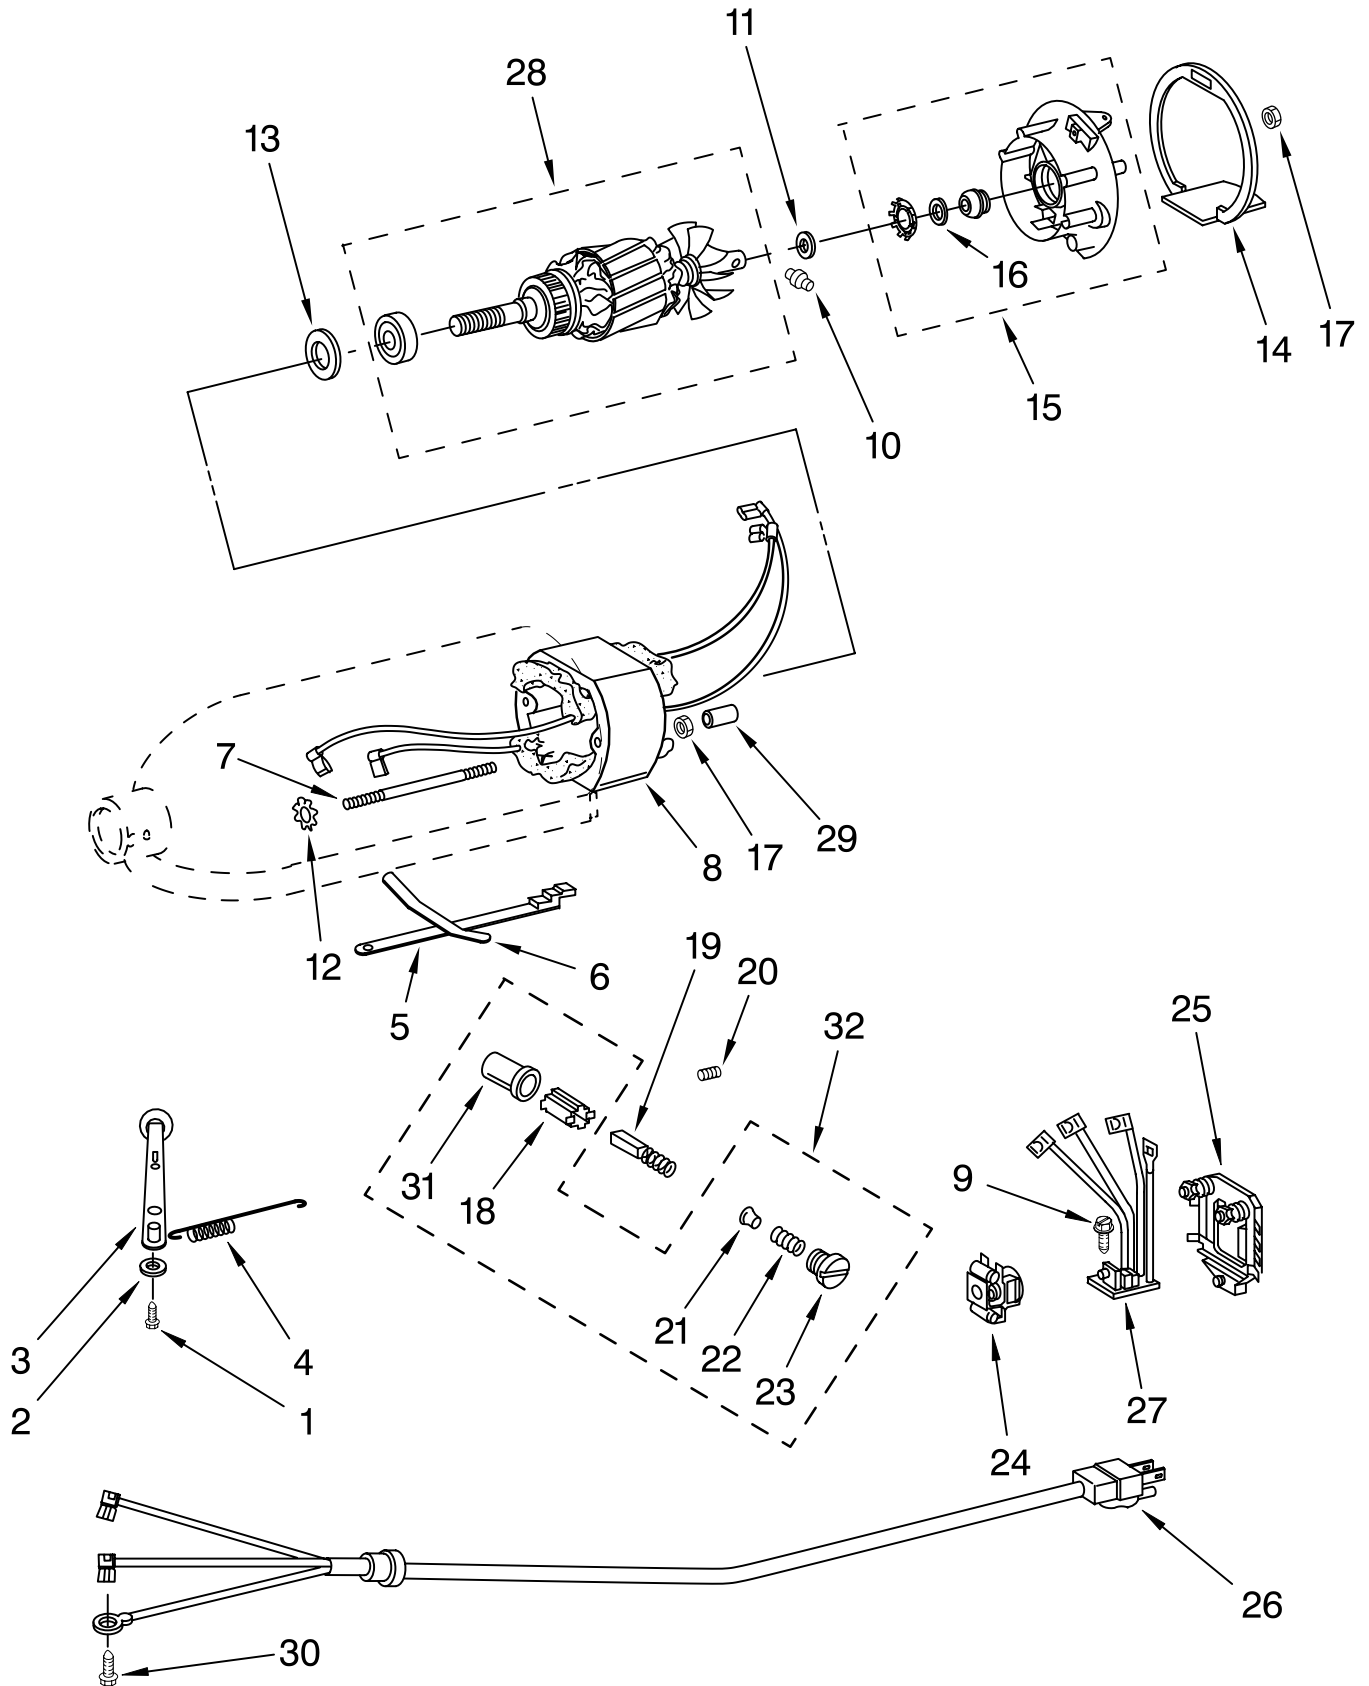

MOTOR AND CONTROL PARTS

For Models: KSM150PS_1

FOR ORDERING INFORMATION REFER TO PARTS PRICE LIST

MOTOR AND CONTROL PARTS

For Models: KSM150PS_1

<u>Illus. No.</u>	<u>Part No.</u>	<u>DESCRIPTION</u>
1	110679	Screw, Pivot
2	116241	Washer, Spring
3		Lever, Speed Control Assy
	9709276	Black
	9709278	Buff
4	3183680	Spring, Control Plate
5	3184176	Speed Link & Cam
6	240205	Spring, Flat
7	240769	Screw
8	9702695	Field Assembly
9	W10068260	Screw
10	16998	Stud, Governor Drive
11	3180162	Washer
12	W10068270	Washer
13	9704324	Washer, Ball Bearing (Front)
14	240775-1	Seal, End
15	3180526	Bracket, Bearing Asm.
16	3180238	Washer
17	8533905	Nut
18	240680	Insert, Brush Holder
19	9706416	Brush, Carbon
20	9707926	Screw, Set
21	116286	Cap, Spring Seat
22	116287	Spring, Cap
23		Cap, Brush Holder
	3184212	Black
	3184213	Almond Creme
24	17830	Governor Assembly
25	240904-2	Control Plate Assembly
26		Power Cord
	9701025	White
	9701026	Black
27	9706595	Phase Control Board
28	9708315	Armature & Bearing
29	4162634	Sleeve, Motor Stud
30	3184609	Screw, Self Tapping
31	3179908	Housing, Brush Holder
32	4162546	Brush Holder

FOR ORDERING INFORMATION REFER TO PARTS PRICE LIST