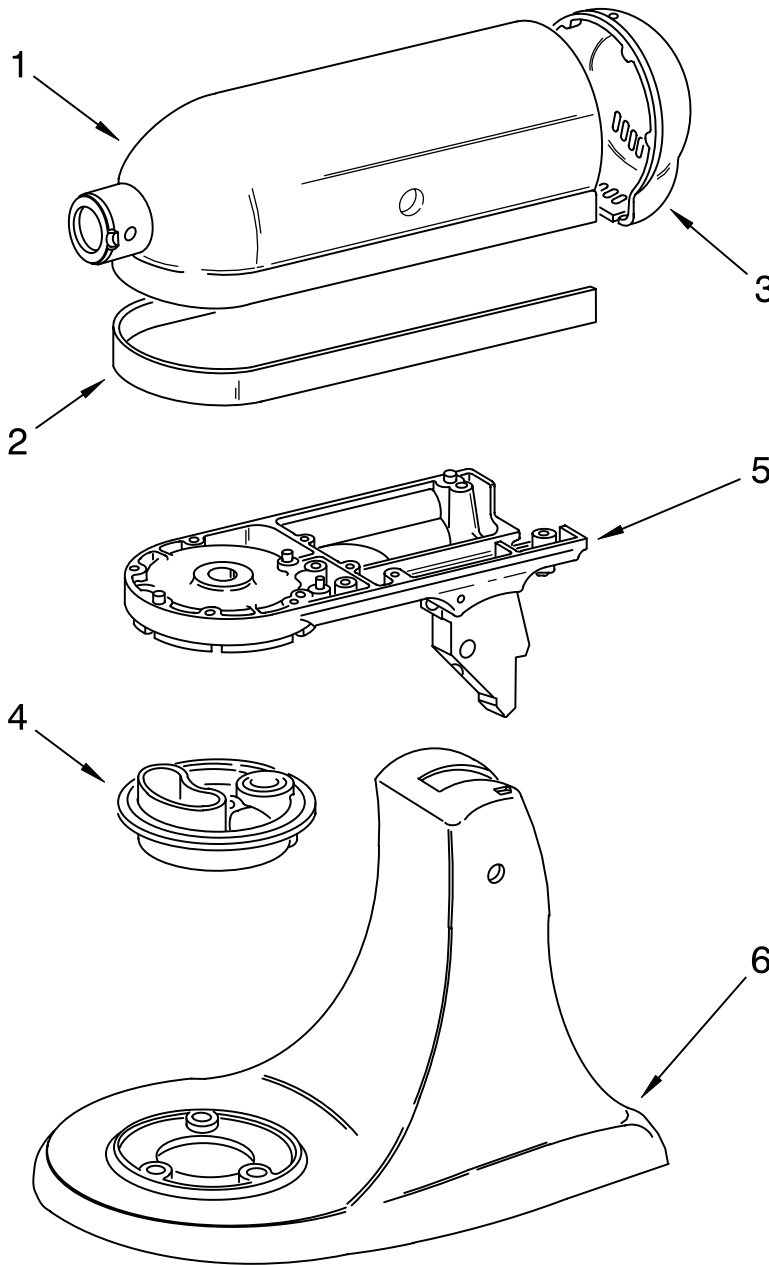

PARTS LIST

for

KitchenAid®

5 QT. STAND MIXER

ARTISAN TILT HEAD

MODELS:

KSM150PSOB1 (Onyx Black)
KSM150PSMY1 (Majestic Yellow)
KSM150PSGR1 (Imperial Grey)
KSM150PSGN1 (Empire Green)
KSM150PSER1 (Empire Red)
KSM150PSBU1 (Cobalt Blue)
KSM150PSAC1 (Almond Creme)

FOR CUSTOMER SATISFACTION ALWAYS USE
FACTORY SPECIFICATION PARTS

COLOR VARIATION PARTS

For Models: KSM150PS__1

Illus. No.	Part No.	DESCRIPTION
------------	----------	-------------

1	240291-13	Onyx Black
	240291-20	Majestic Yellow
	240291-22	Imperial Grey
	240291-10	Empire Green
	240291-21	Empire Red
	240291-7	Cobalt Blue
	240291-16	Almond Creme
2	9706630	Black/Silver
	9706632	Almond Creme
3		End Cover
	240253-14	Onyx Black
	240253-21	Majestic Yellow
	240253-23	Imperial Grey
	240253-11	Empire Green
	240253-22	Empire Red
	240253-8	Cobalt Blue
240253-16	Almond Creme	
4		Planetary
	240286-16	Onyx Black
	240286-22	Majestic Yellow
	240286-24	Imperial Grey
	240286-13	Empire Green
	240286-23	Empire Red
	240286-10	Cobalt Blue
240286-18	Almond Creme	
5		Lower Gearcase
	240350-56	Onyx Black
	240350-82	Majestic Yellow
	240350-86	Imperial Grey
	240350-46	Empire Green
	240350-84	Empire Red
	240350-31	Cobalt Blue
240350-62	Almond Creme	
6		Pedestal
	3179275	Onyx Black
	9702303	Majestic Yellow
	9702305	Imperial Grey
	3179273	Empire Green
	9702304	Empire Red
	3179263	Cobalt Blue
	3179277	Almond Creme

For Models: KSM150PS_1

Illus. No.	Part No.	DESCRIPTION
1		Literature Parts
	9709785	Use & Care Guide
	W10122280	Repair Parts List
2	4162529	Screw Cap Kit
3		Lever, Latch
	9709280	Black
	9709282	Buff
4	24450	Link, Latch
5	9709707	Foot, Base
6	**	Pedestal
7	16910	Pin, Hinge
8	103993	Screw, Latch Bearing
9	24452	Latch, Link & Lever
10	9709055	Latch
11	3400020	Screw
12	110679	Screw, Pivot
13	116241	Washer, Spring
14	8533912	Washer
15		Beater, Flat
	9708472	Coated, White
16	9706619	Bowl, 5 Qt.
17	9708471	Hook, Dough
18	9706446	Whip, Wire
19	9709923	Shield, Pouring