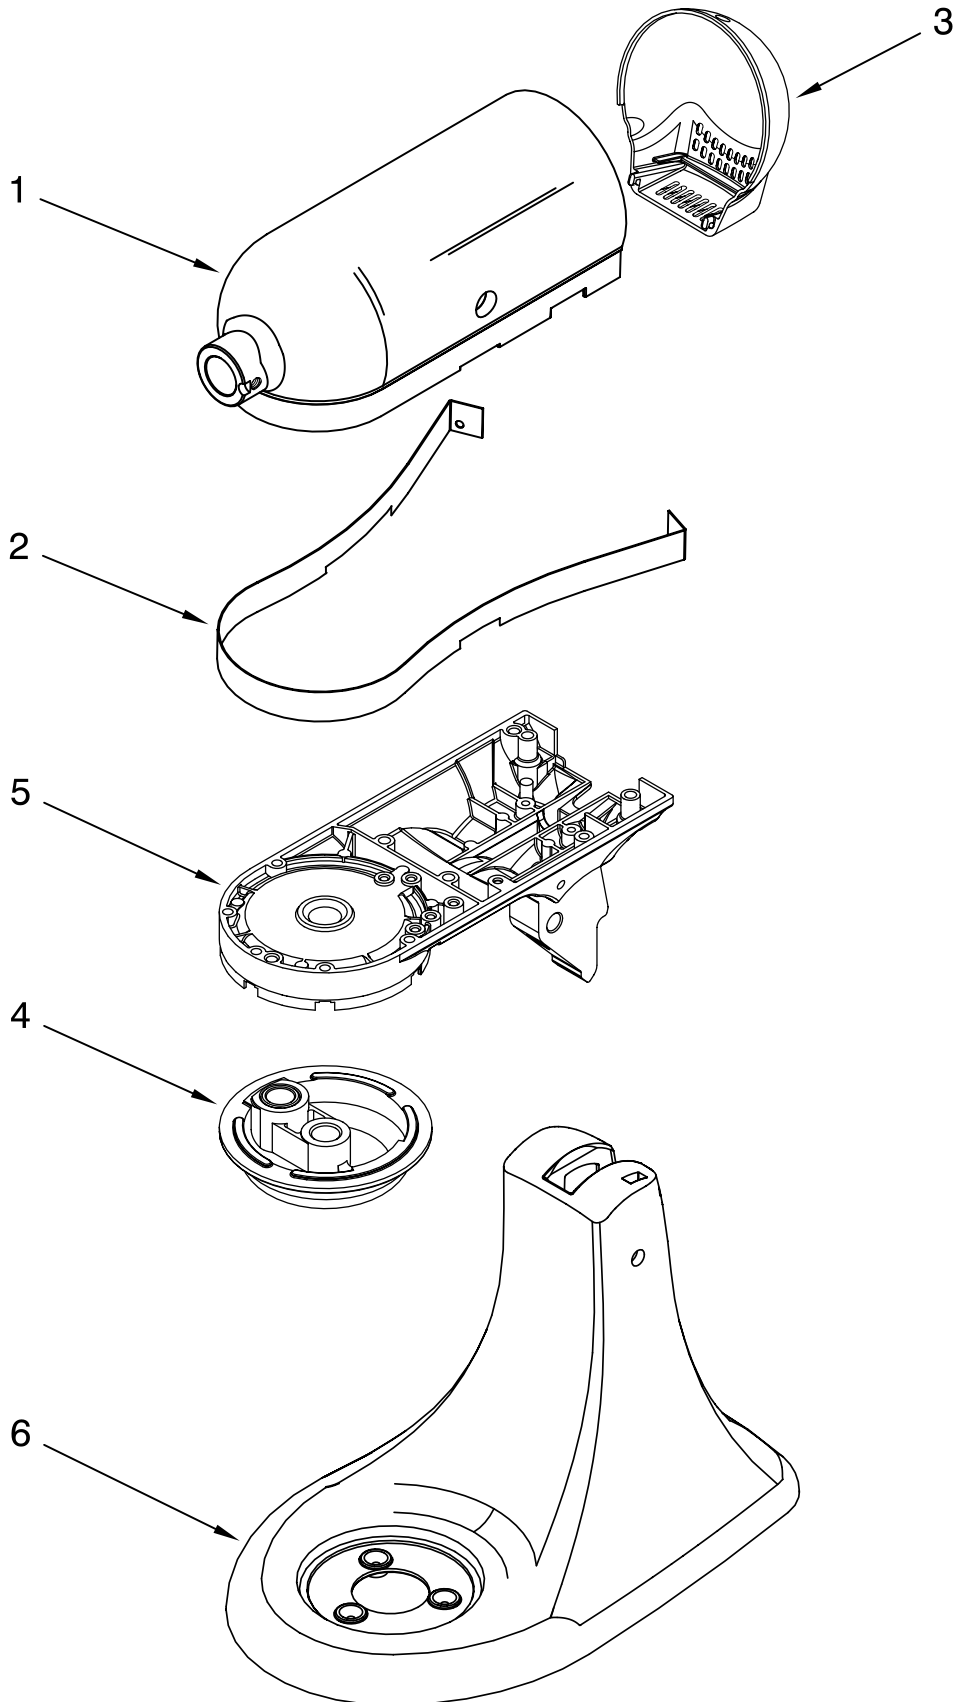

COLOR VARIATION PARTS

For Models: KSM150PS__0, 4KSM150PS__0

FOR ORDERING INFORMATION REFER TO PARTS PRICE LIST