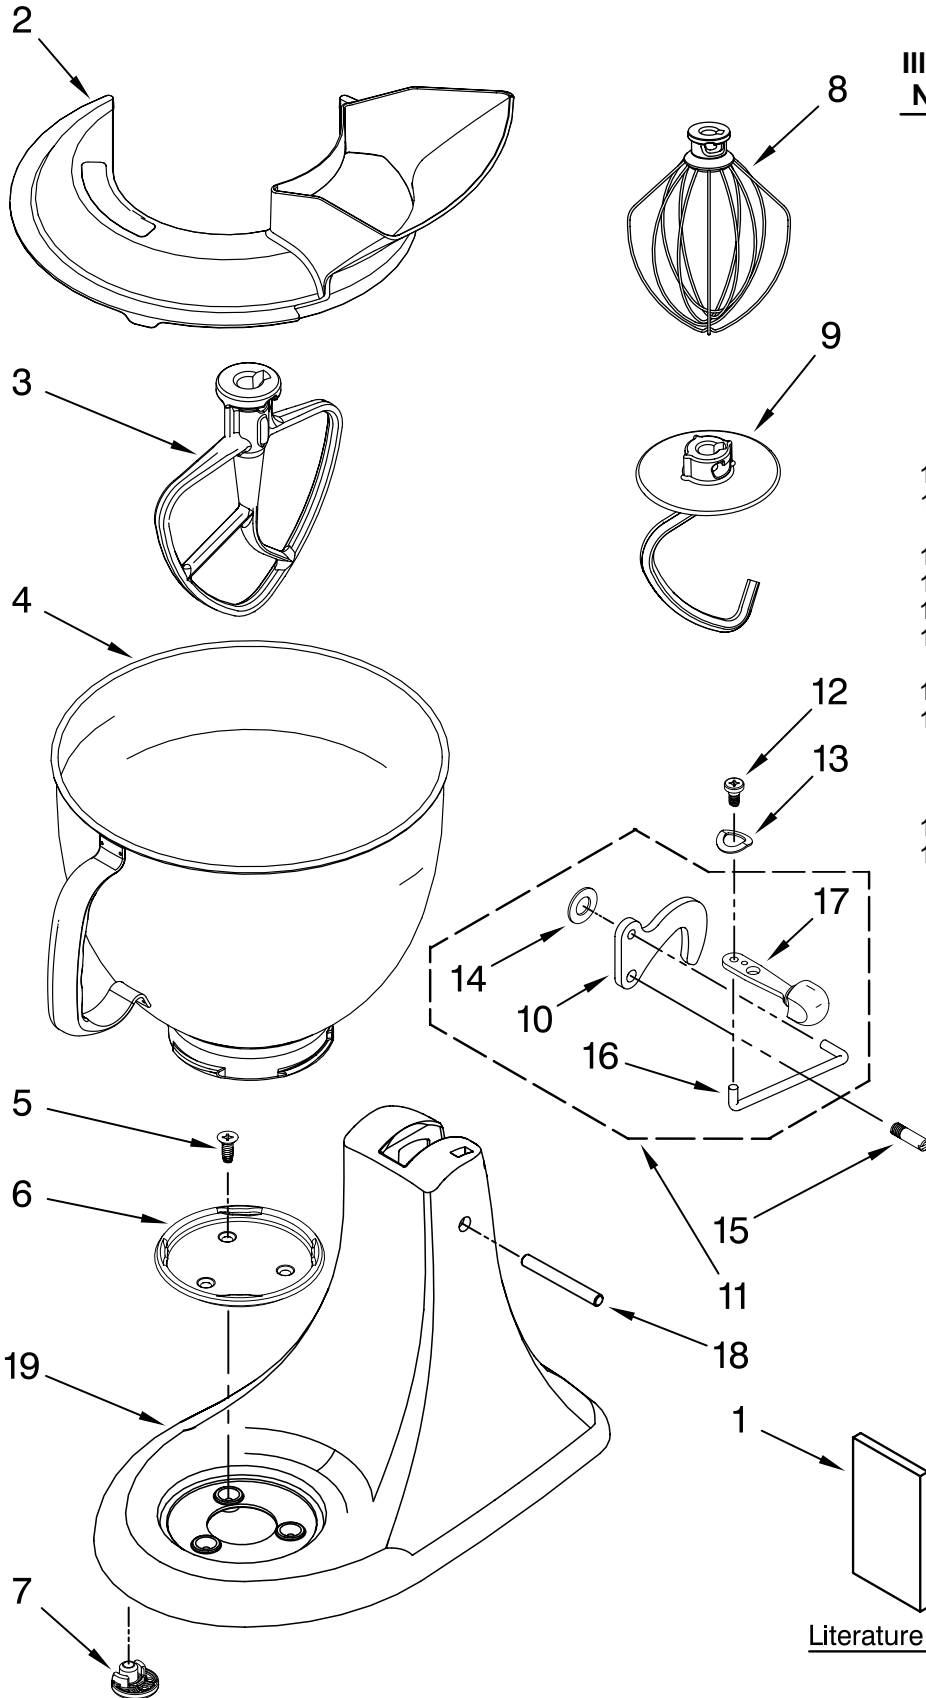

PARTS LIST

for

KitchenAid®

5 QT. STAND MIXER

ARTISAN TILT HEAD

MODELS:

KSM150PSWH0 (White)
KSM150PSCLO (Crystal Blue)
KSM150PSBU0 (Cobalt Blue)
KSM150PSGP0 (Grape)
KSM150PSGR0 (Imperial Grey)
KSM150PSBK0 (Imperial Black)
KSM150PSCB0 (Cranberry)
KSM150PSOB0 (Onyx Black)
KSM150PSGN0 (Empire Green)
KSM150PSAC0 (Almond Creme)
KSM150PSGB0 (Glacier Blue)
KSM150PSIC0 (Ice)
KSM150PSLV0 (Lavender)
KSM150PSER0 (Empire Red)
KSM150PSMY0 (Majestic Yellow)
KSM150PSLM0 (Lemon)
KSM150PSPK0 (Pink)
KSM150PSPT0 (Pistachio)
KSM150PSMG0 (Martha Green)
KSM150PSCV0 (Caviar)
KSM150PSSF0 (Sunflower)
KSM150PSTG0 (Tangerine)
KSM150PSMC0 (Metallic Chrome)

For Models: KSM150PS__0, 4KSM150PS__0

Illus. No.	Part No.	DESCRIPTION
1		Literature Parts
	9709785	Use & Care Guide
	8212010	Repair Parts List
2	9709923	Shield, Pouring
3		Beater, Flat
	9708472	White, Coated
4	9706619	Bowl, 5 Qt.
5	3400020	Screw
6	4162529	Screw Cap Kit
7	9709707	Foot, Base
8	9706446	Whip, Wire
9	9708471	Hook, Dough
10	9709055	Latch
11	24452	Latch, Link & Lever
12	110679	Screw, Pivot
13	116241	Washer, Spring
14	8533912	Washer
15	103993	Screw, Latch Bearing
16	24450	Link, Latch
17		Lever, Latch
	9709280	Black
	242928-2	White (Storm Gray)
	242928-3	Buff
18	16910	Pin, Hinge
19	**	Pedestal