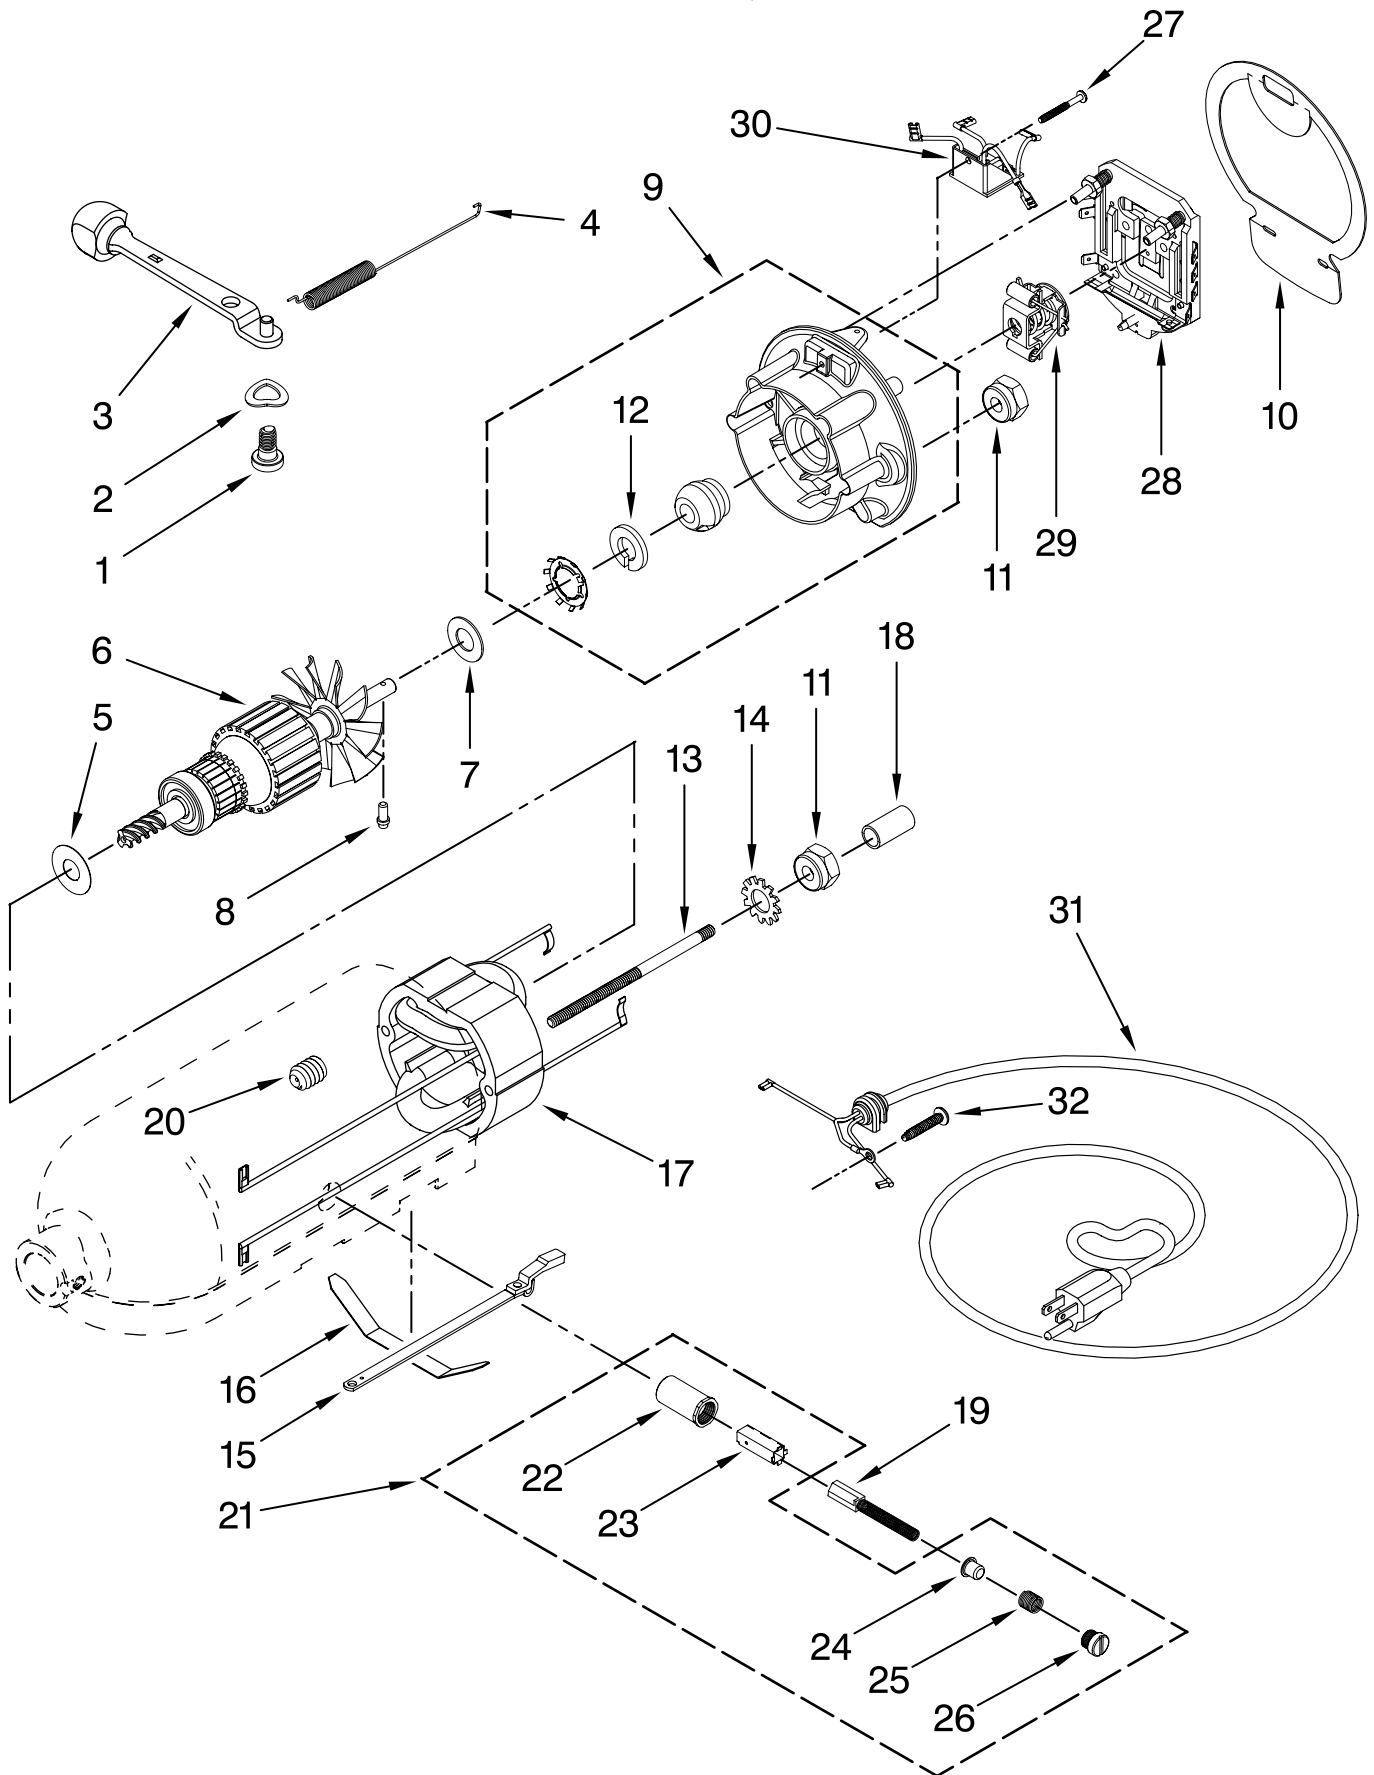

MOTOR AND CONTROL PARTS

For Models: KSM150PS__0, 4KSM150PS__0

FOR ORDERING INFORMATION REFER TO PARTS PRICE LIST

MOTOR AND CONTROL PARTS

For Models: KSM150PS__0, 4KSM150PS__0

<u>Illus.</u> <u>No.</u>	<u>Part</u> <u>No.</u>	<u>DESCRIPTION</u>
1	110679	Screw, Pivot
2	116241	Washer, Spring
3		Lever, Speed Control Assy
	9709276	Black
	3184194	White on White
	3184195	Almond Creme
4	3183680	Spring, Control Plate
5	9704324	Washer, Ball Bearing (Front)
6	9708315	Armature & Bearing
7	3180162	Washer
8	16998	Stud, Governor Drive
9	3180526	Bracket, Bearing Assembly
10	240775-1	Seal, End
11	W10131078	Nut
12	3180238	Washer
13	240769	Screw
14	W10068270	Washer
15	3184176	Speed Link & Cam
16	240205	Spring, Flat
17	9702695	Field Assembly
18	4162634	Sleeve, Motor Stud
19	9706416	Brush, Carbon
20	9707926	Screw, Set
21	4162546	Brush Holder
22	3179908	Housing, Brush Holder
23	240680	Insert, Brush Holder
24	116286	Cap, Spring Seat
25	116287	Spring, Cap
26		Cap, Brush Holder
	3184212	Black
	3184211	White
	3184213	Almond Creme
27	W10068260	Screw
28	240904-2	Control Plate Assy
29	17830	Governor Assembly
30	9706595	Phase Control Brd
31		Cord, Power
	W10164882	White
	W10164883	Black
32	3184609	Screw, Self Tap

FOR ORDERING INFORMATION REFER TO PARTS PRICE LIST