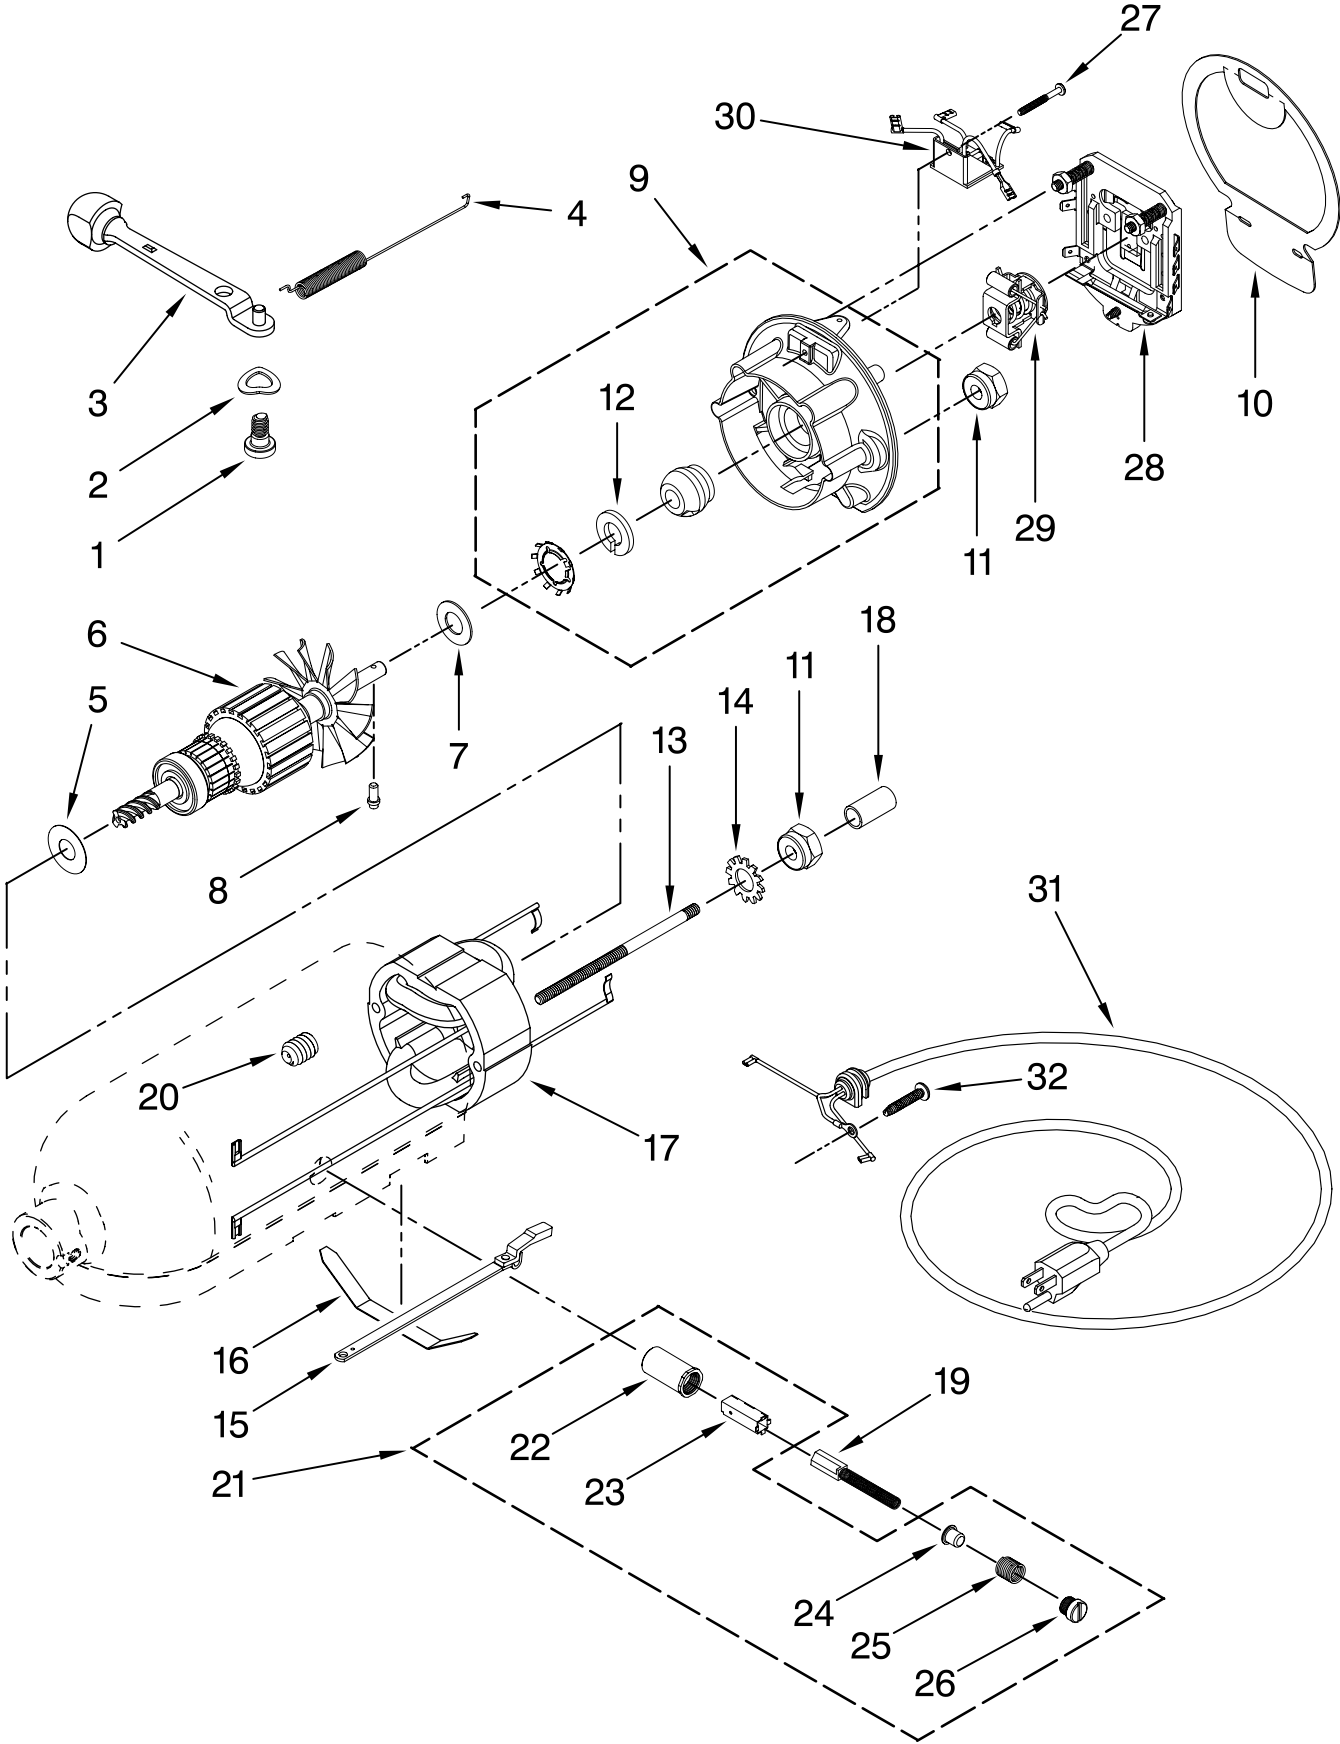

MOTOR AND CONTROL PARTS

For Models: KSM450_0

FOR ORDERING INFORMATION REFER TO PARTS PRICE LIST

MOTOR AND CONTROL PARTS

For Models: KSM450__0

Illus. No.	Part No.	DESCRIPTION
1	110679	Screw, Pivot
2	116241	Washer, Spring
3		Lever, Speed Control Assembly
	9709276	Black
4	3183680	Spring, Control Plate
5	9704324	Washer, Ball Bearing (Front)
6	9708315	Armature & Bearing Assembly
7	3180162	Washer
8	16998	Stud, Governor Drv
9	3180526	Bracket, Bearing Assembly
10	240775-1	Seal, End
11	W10131078	Nut
12	3180238	Washer
13	240769	Screw, Stator
14	W10068270	Washer, Lock
15	3184176	Speed Link & Cam
16	240205	Spring, Flat
17	9702695	Field Assembly
18	4162634	Sleeve, Motor Stud
19	9706416	Brush & Spring Assembly
20	9707926	Screw, Set
21	4162546	Brush Holder Assy
22	3179908	Housing, Brush Holder
23	240680	Insert, Brush Holder
24	116286	Cap, Spring Seat
25	116287	Spring, Cap
26	3184212	Cap, Brush Holder
27	W10068260	Screw
28	W10119326	Control Plate Assembly
29	17830	Governor Assembly
30	9706595	Phase Control Board
31		Cord, Power
	W10164883	Black
32	3184609	Screw, Self Tap

FOR ORDERING INFORMATION REFER TO PARTS PRICE LIST