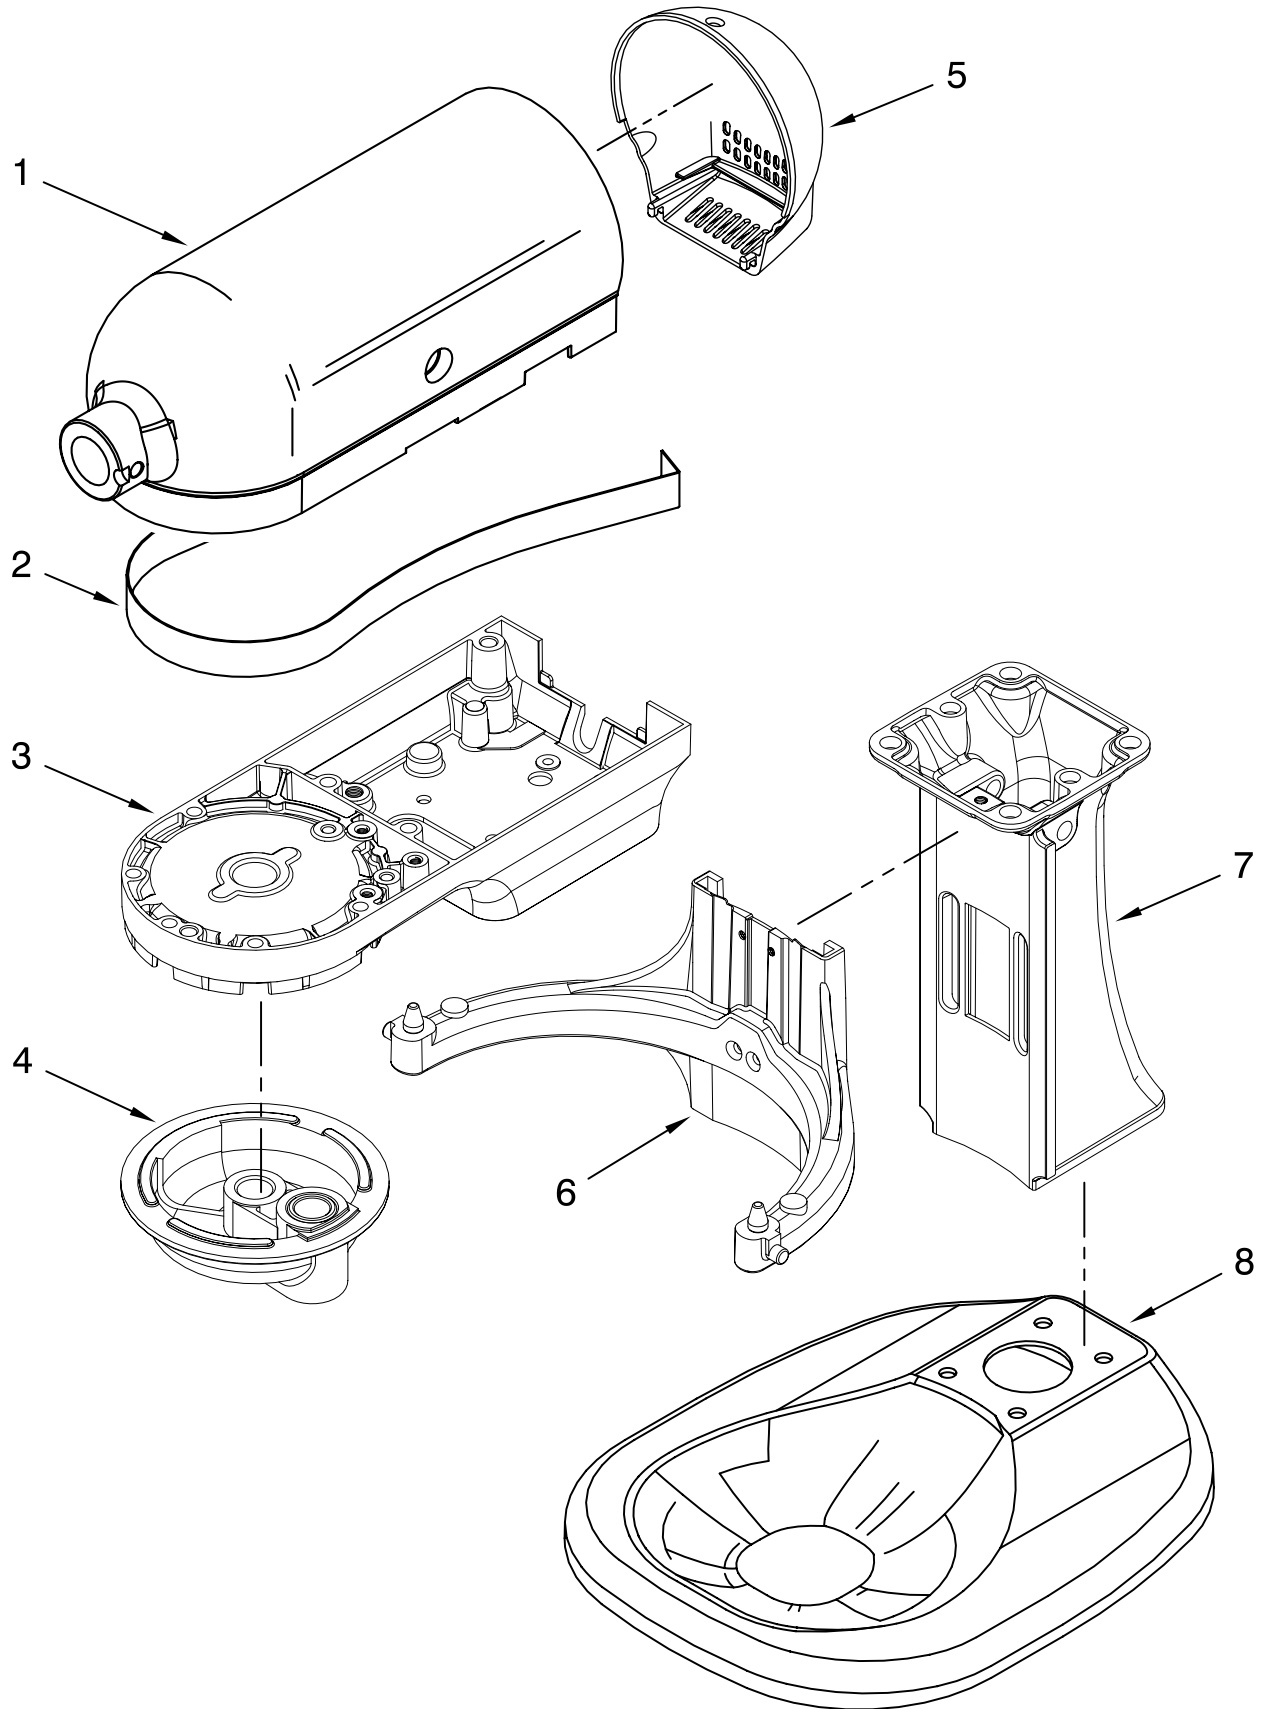

COLOR VARIATION PARTS

For Models: KSM450_0

FOR ORDERING INFORMATION REFER TO PARTS PRICE LIST