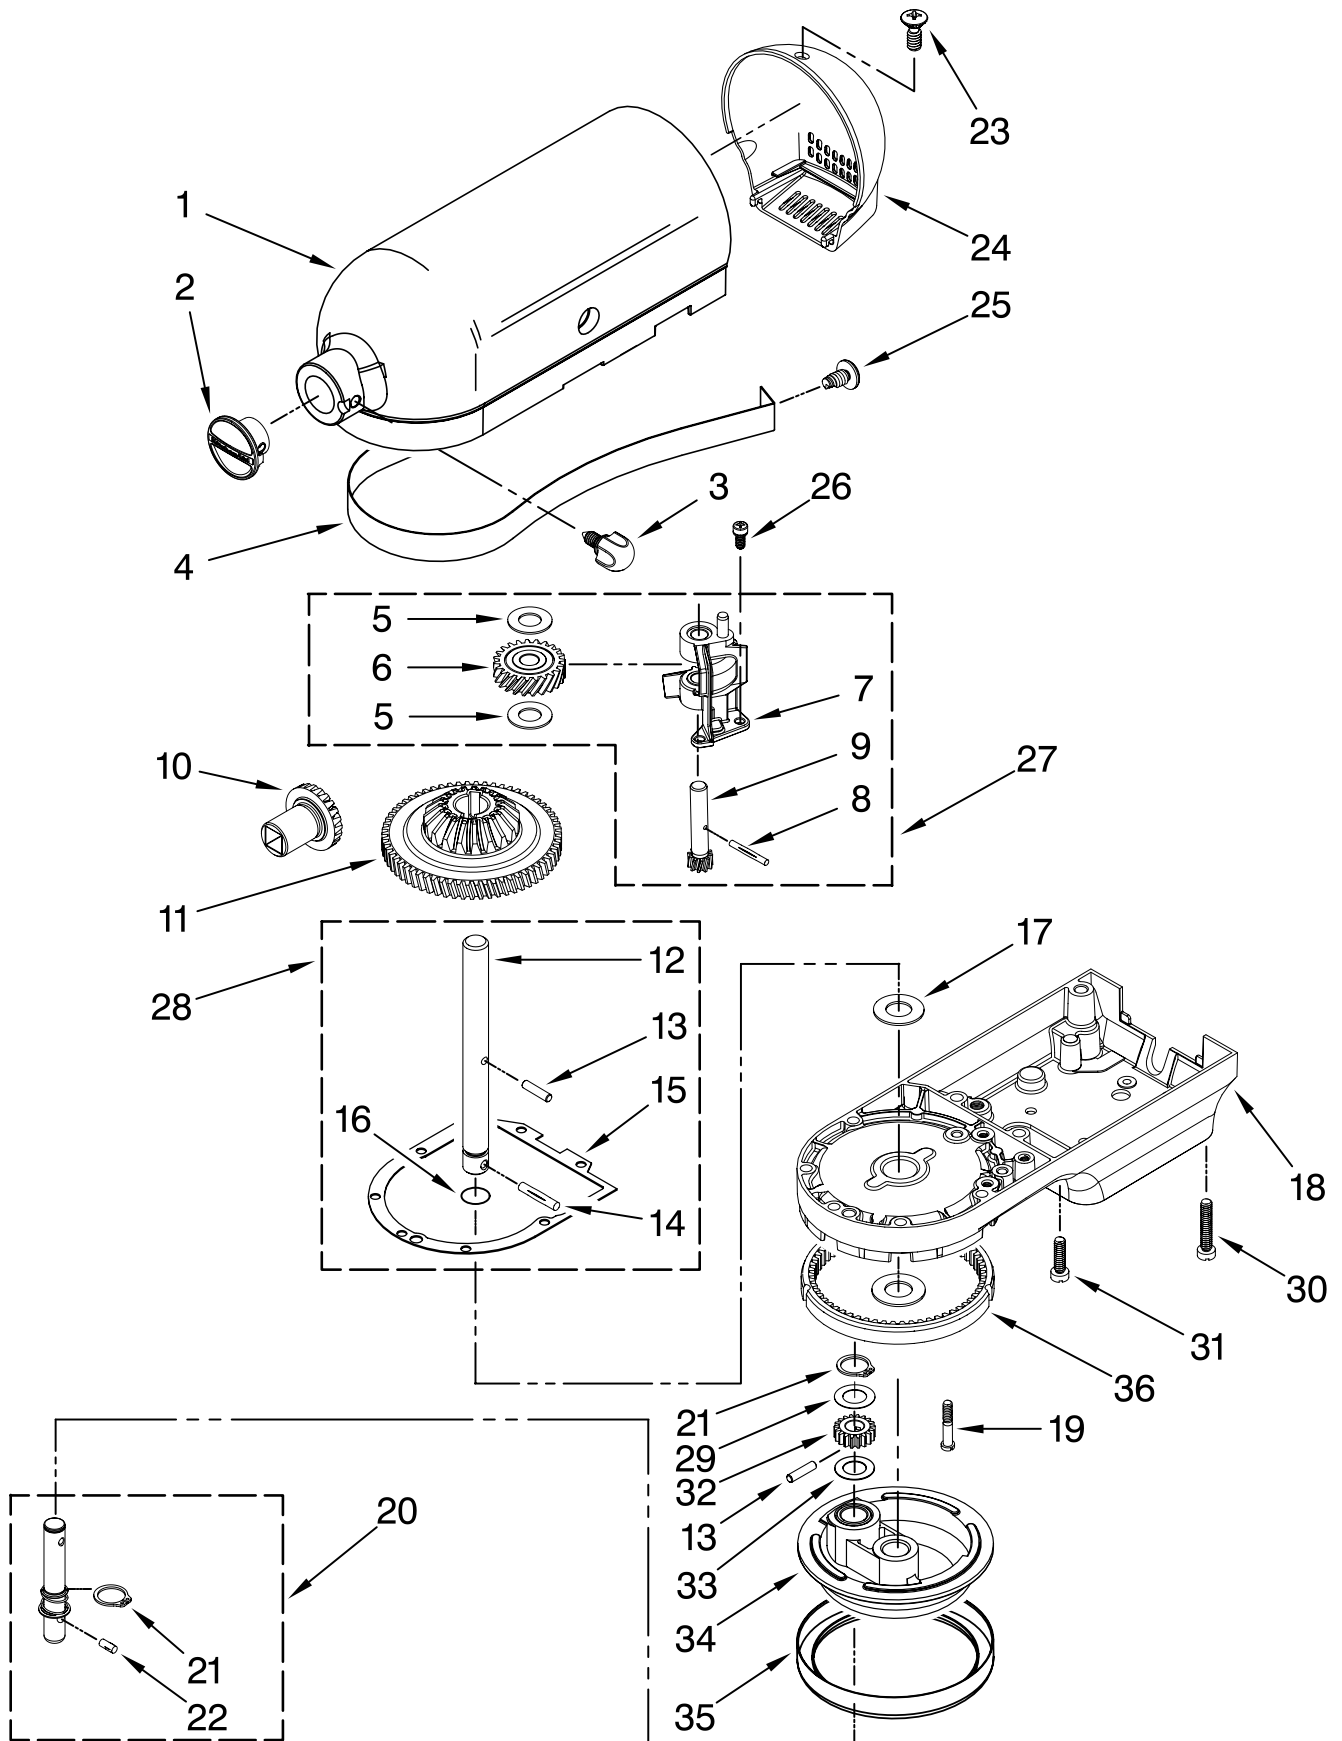

For Models: KSM450__0

Illus. No.	Part No.	DESCRIPTION
1	9704790	Motor Housing Imperial Black
	240291-21	Empire Red
2		Trim Band
	W10140842	Black
3		Lower Gearcase
	9709957	Imperial Black
	9704499	Empire Red
4		Planetary
	9704797	Imperial Black
	240286-23	Empire Red
5		End Cover
	9704805	Imperial Black
	240253-22	Empire Red
6		Bowl Support And Pins
	9704800	Imperial Black
	3179318	Empire Red
7		Column
	9704802	Imperial Black
	9702393	Empire Red
8		Base & Foot Assembly
	9704803	Imperial Black
	3179299	Empire Red

For Models: KSM450_0

FOR ORDERING INFORMATION REFER TO PARTS PRICE LIST

CASE, GEARING AND PLANETARY UNIT

For Models: KSM450__0

<u>Illus. No.</u>	<u>Part No.</u>	<u>DESCRIPTION</u>
1	**	Motor Housing
2	242765-2	Cap, Attachment Hub
3	9709194	Thumb Screw
4	**	Band, Trim
5	3180161	Washer, Fiber
6	W10112253	Gear, Worm
7	240308	Worm Gear Bracket and Bearing
8	9705444	Pin
9	240210-2	Shaft & Pinion
10	9705130	Gear, Attachment Hub Bevel
11	9709627	Bevel Pinion and Center Gear
12	240026	Shaft, Vertical Center
13	240018-1	Pin (Vertical Center Shaft)
14	9705443	Pin, Groove
15	4162324	Gasket, Transmssn
16	67500-55	"O" Ring
17	3180163	Washer
18	**	Lower Gearcase
19	103994	Screw
20	4176067	Shaft, Agitator
21	9703438	Ring, Retaining
22	9704677	Pin, Groove
23	4162914	Screw
24	**	Cover, End
25	311932	Screw
26	3400022	Screw
27	240309-2	Worm Gear Bracket and Gear
28	4160474	Center Shaft and "O" Ring
29	8533910	Washer
30	3400025	Screw
31	3400026	Screw
32	9703903	Pinion, Gear (Agitator Shaft)
33	9706090	Washer, Shim
34	**	Planetary
35	240285	Ring, Planetary Drip
36	9703904	Gear, Internal