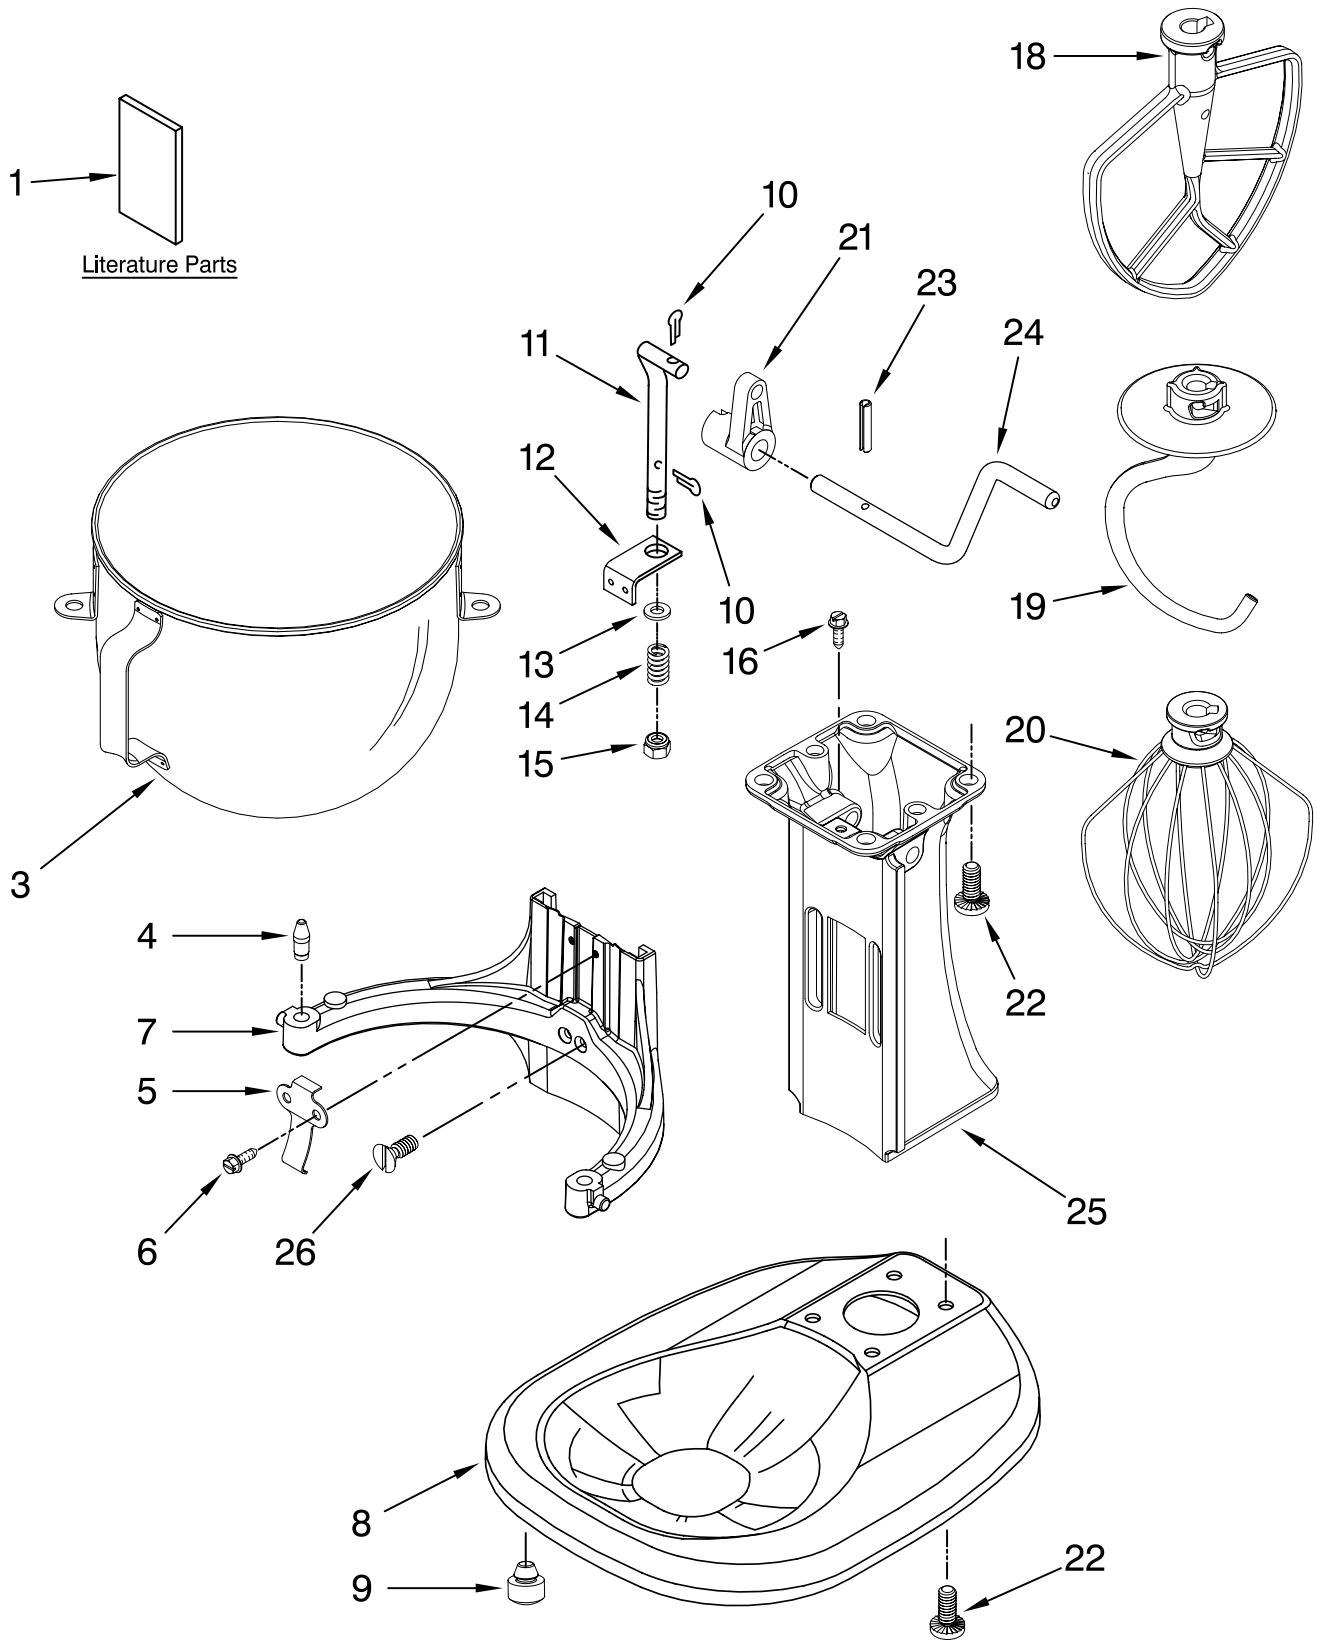

BASE AND PEDESTAL UNIT

For Models: KSM450_0

FOR ORDERING INFORMATION REFER TO PARTS PRICE LIST

BASE AND PEDESTAL UNIT

For Models: KSM450__0

Illus. No.	Part No.	DESCRIPTION
1		Literature Parts
	W10171783	Use & Care Gde, Bi
	W10216827	Repair Parts List
3	W10146362	Bowl, 4 1/2 Qt.
4	240185	Pin, Bowl Locating
5	3182857	Latch, Bowl Spring
6	3400024	Screw
7	**	Bowl Support & Pns
8	**	Base & Foot Assy
9	9708649	Foot
10	9704608	Pin, Cotter
11	9085	Rod, Bowl Lift
12	240169	Bracket, Bowl Lift
13	WS00323	Washer
14	9237	Spring
15	8533907	Nut
16	3182904	Screw
18	240235-4	Beater, Flat
19	3183233	Hook, Dough
20	9704309	Whip, Wire
21	241764	Arm, Bowl Lift
22	240912	Screw
23	9703442	Pin, Roll
24	9079	Handle, Bowl Lift
25	**	Column Assembly
26	3400018	Screw

**Refer to Page 3
Color Variation Parts

FOR ORDERING INFORMATION REFER TO PARTS PRICE LIST