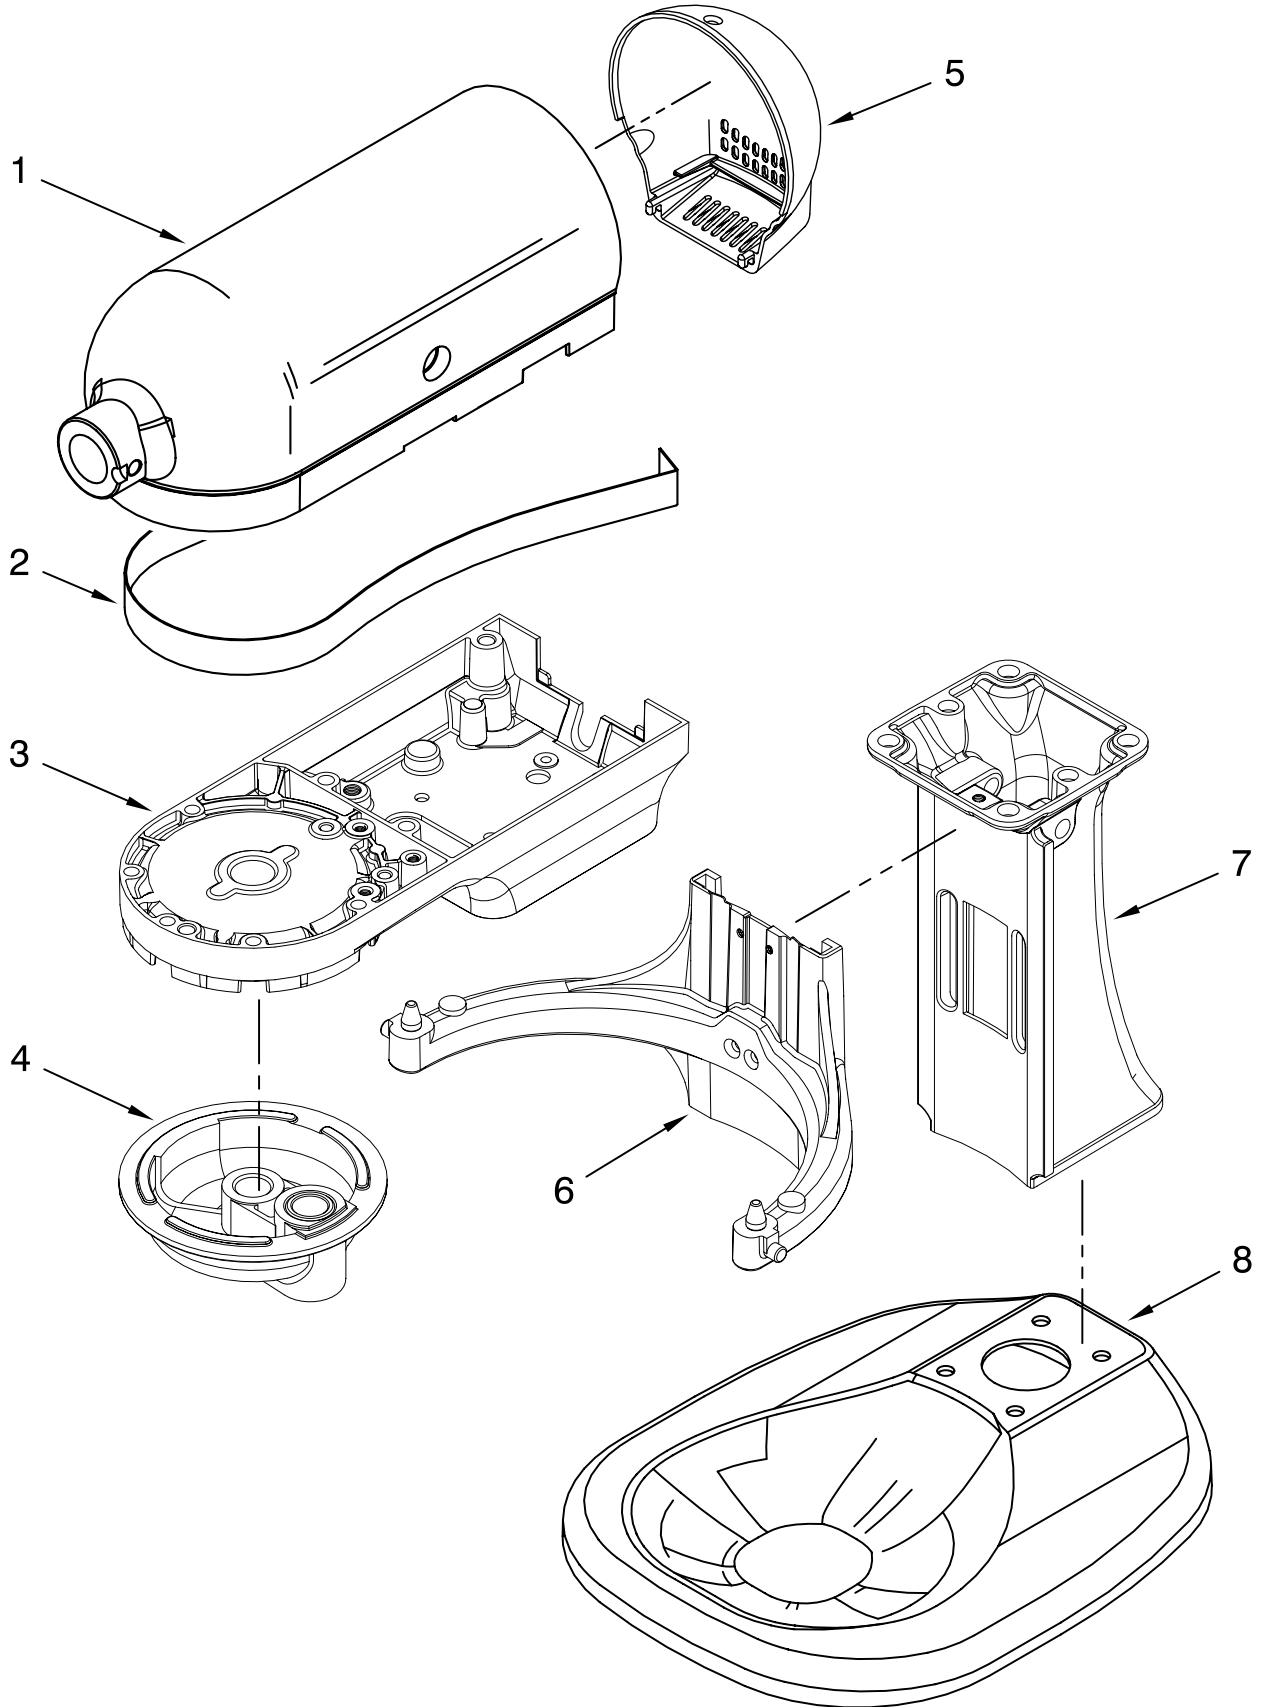

COLOR VARIATION PARTS

For Models: KSM500_0

FOR ORDERING INFORMATION REFER TO PARTS PRICE LIST