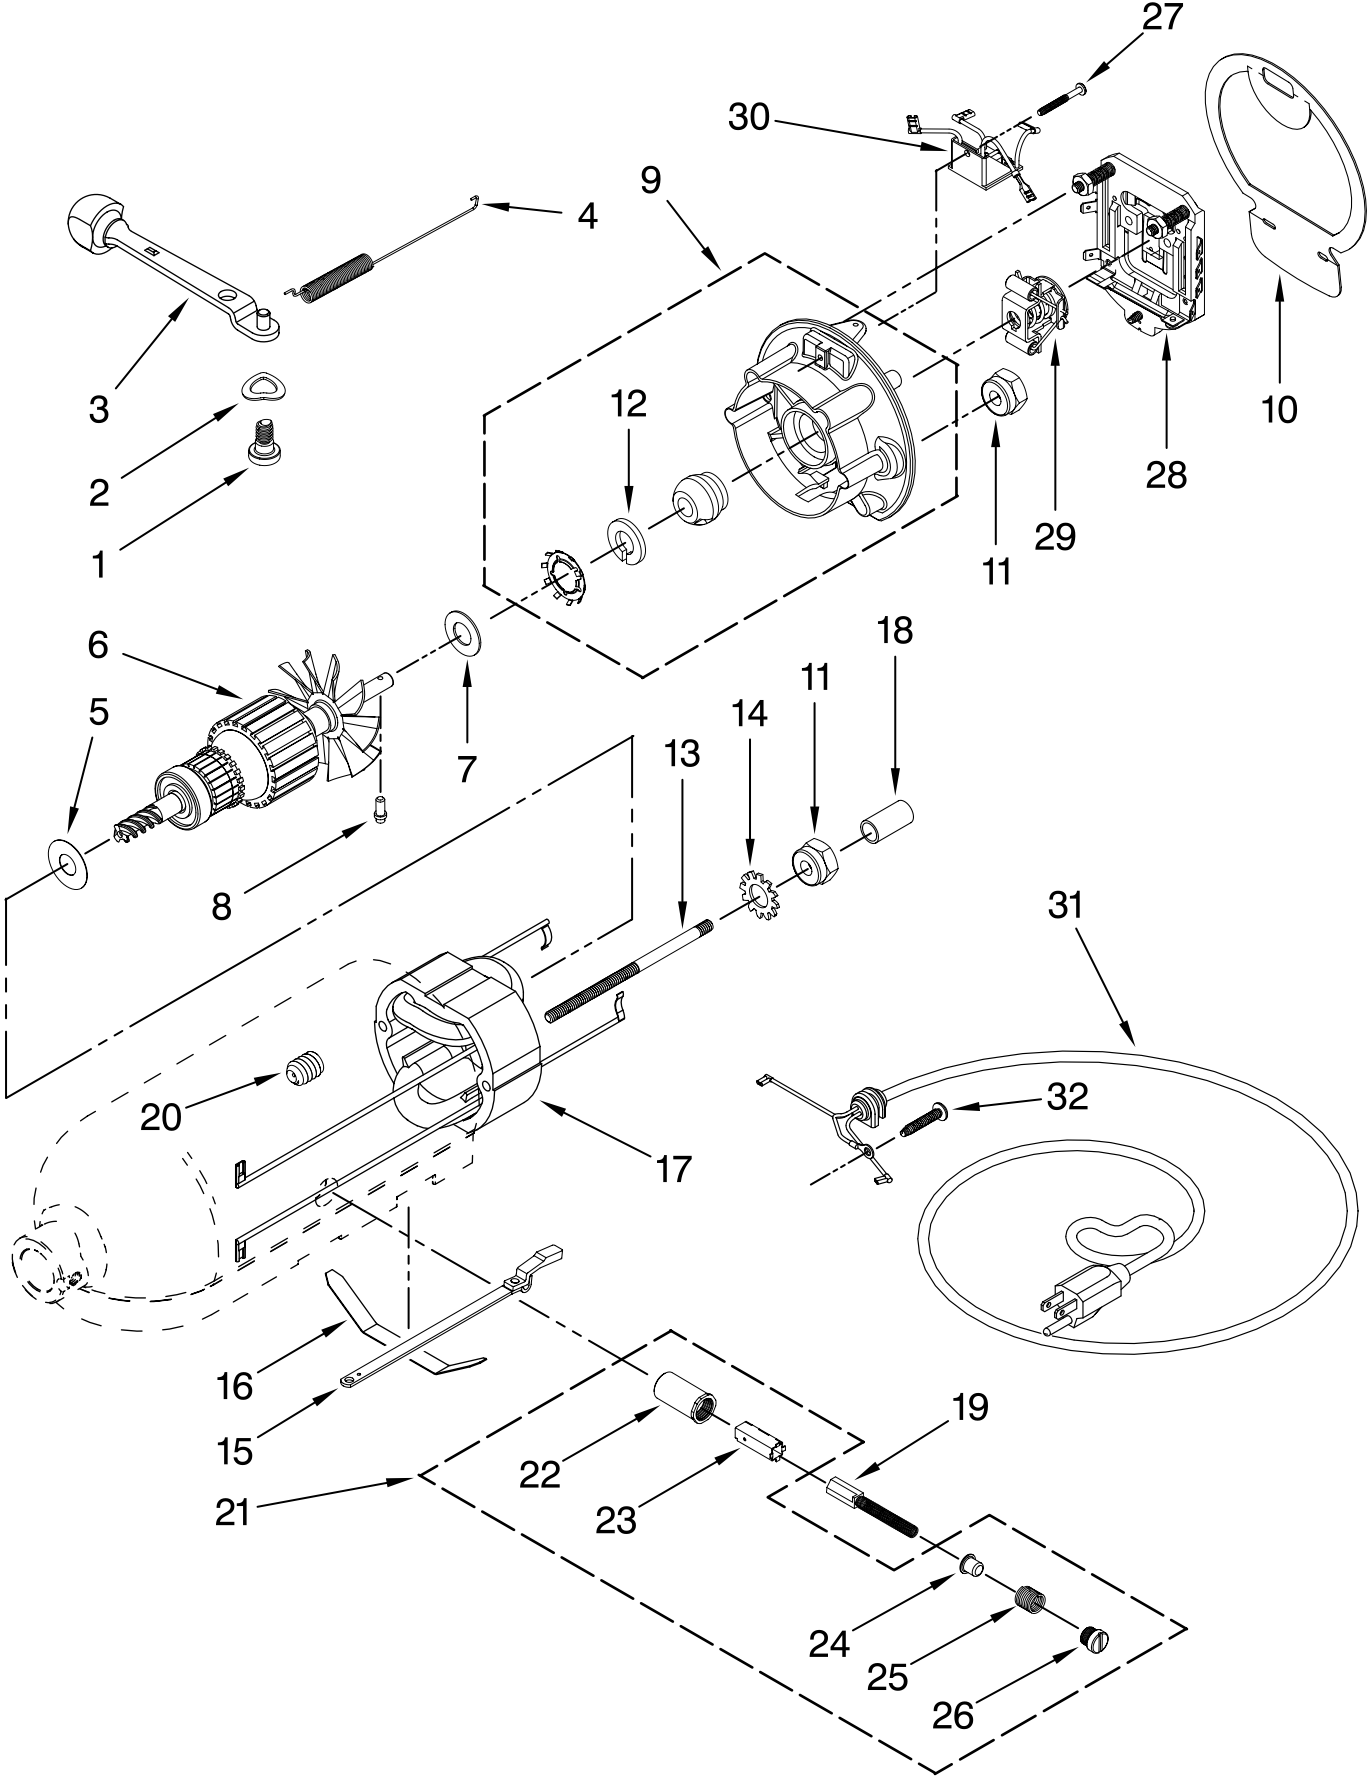

MOTOR AND CONTROL PARTS

For Models: KSM500_0

FOR ORDERING INFORMATION REFER TO PARTS PRICE LIST

MOTOR AND CONTROL PARTS

For Models: KSM500__0

Illus. No.	Part No.	DESCRIPTION
1	110679	Screw, Pivot
2	116241	Washer, Spring
3		Lever, Speed Control Assembly
	9709276	Black
4	3183680	Spring, Control Plate
5	9704324	Washer, Ball Bearing (Front)
6	9708315	Armature & Bearing Assembly
7	3180162	Washer
8	16998	Stud, Governor Drv
9	3180526	Bracket, Bearing Assembly
10	240775-1	Seal, End
11	W10131078	Nut
12	3180238	Washer
13	240769	Screw, Stator
14	W10068270	Washer, Lock
15	3184176	Speed Link & Cam
16	240205	Spring, Flat
17	9702695	Field Assembly
18	4162634	Sleeve, Motor Stud
19	9706416	Brush & Spring Assembly
20	9707926	Screw, Set
21	4162546	Brush Holder Assy
22	3179908	Housing, Brush Holder
23	240680	Insert, Brush Holder
24	116286	Cap, Spring Seat
25	116287	Spring, Cap
26	3184212	Cap, Brush Holder
27	W10068260	Screw
28	W10119326	Control Plate Assembly
29	17830	Governor Assembly
30	9706595	Phase Control Board
31		Cord, Power
	W10164883	Black
	W10164882	White
32	3184609	Screw, Self Tap

FOR ORDERING INFORMATION REFER TO PARTS PRICE LIST