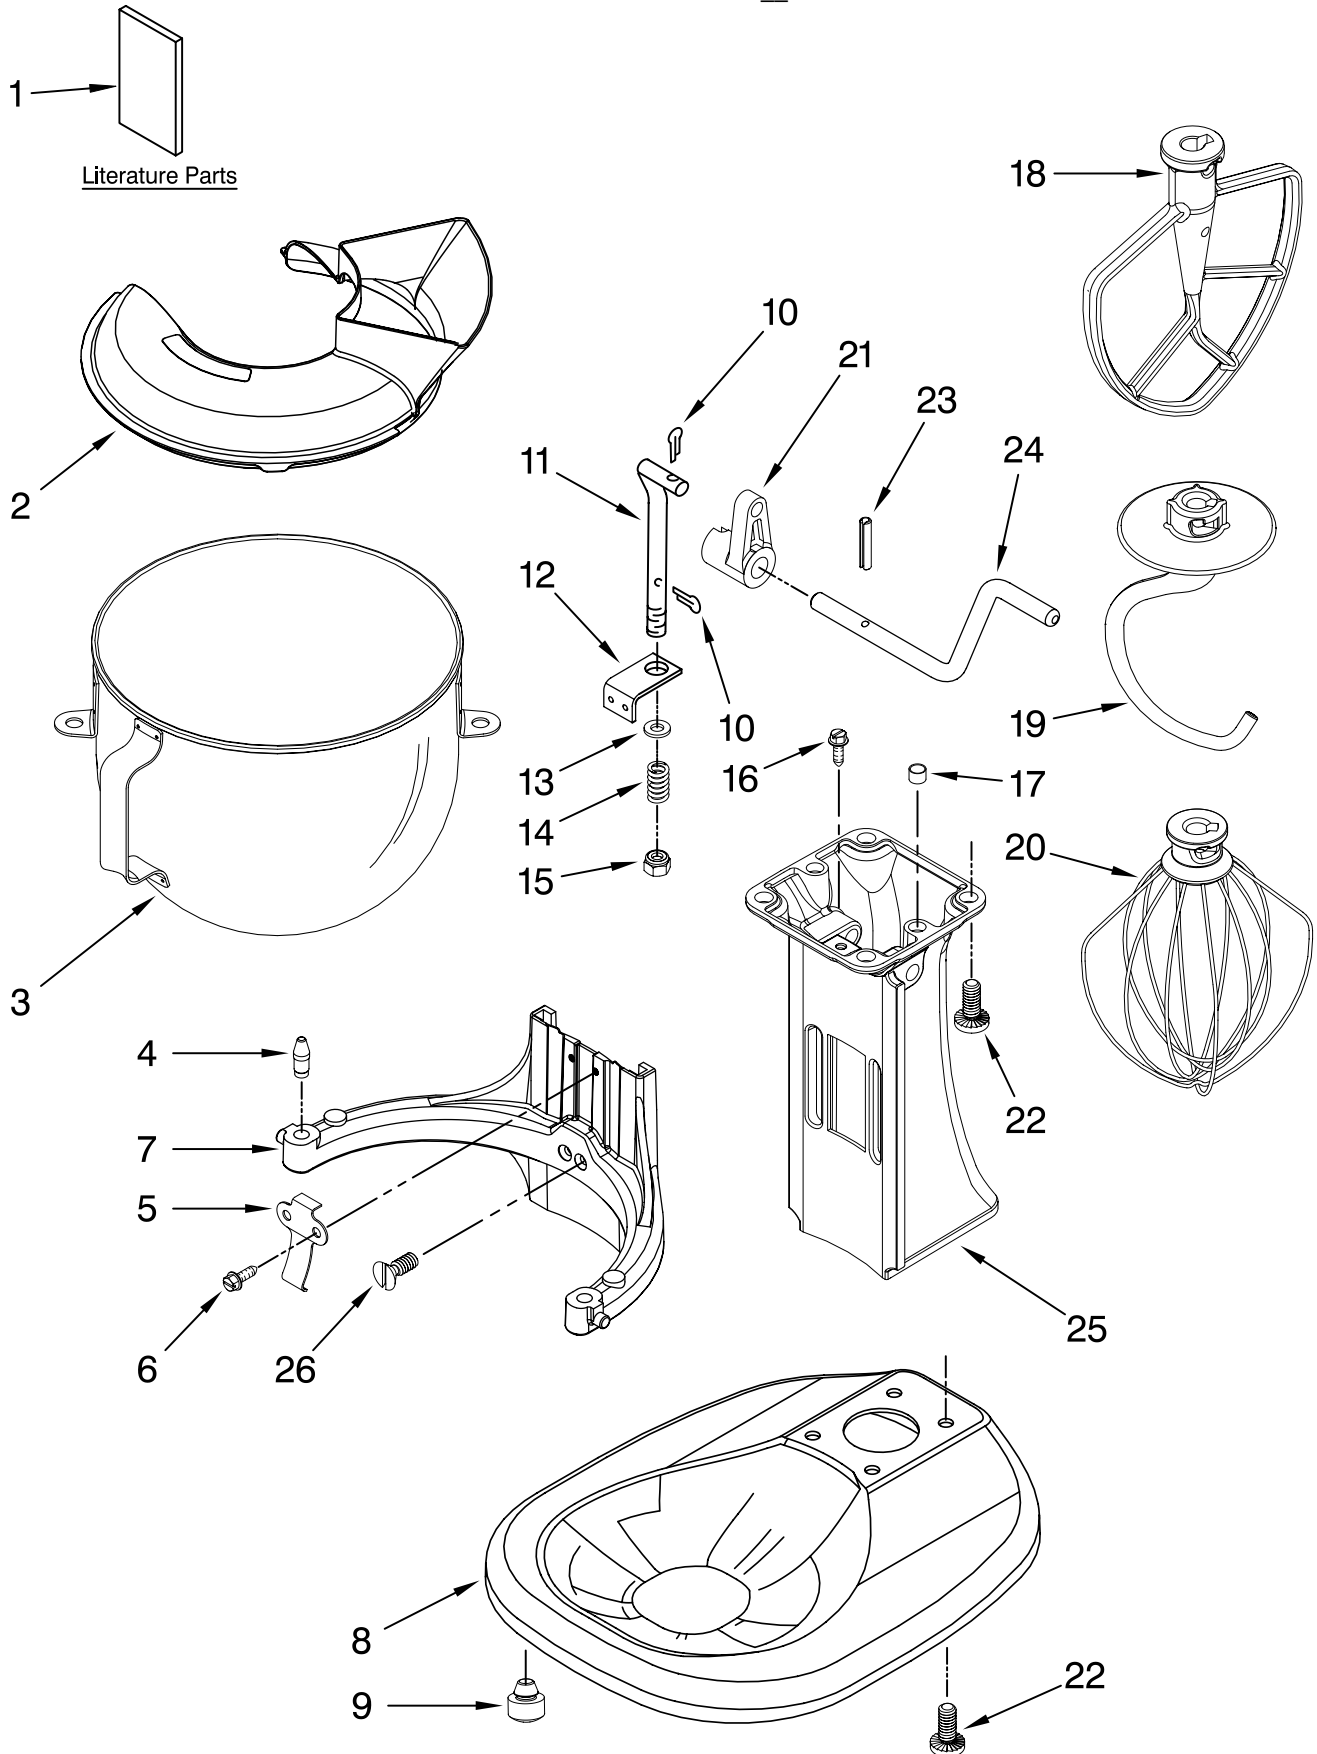

BASE AND PEDESTAL UNIT

For Models: KSM500_0

FOR ORDERING INFORMATION REFER TO PARTS PRICE LIST

BASE AND PEDESTAL UNIT

For Models: KSM500__0

<u>Illus. No.</u>	<u>Part No.</u>	<u>DESCRIPTION</u>
1		Literature Parts
	9706634	Use & Care Guide
	W10168434	Repair Parts List
2	9709923	Shield, Pouring
3	4162161	Bowl, 5 Qt.
4	240185	Pin, Bowl Locating
5	3182857	Latch, Bowl Spring
6	3400024	Screw
7	**	Bowl Support & Pns
8	**	Base & Foot Assy
9	9708649	Foot
10	9704608	Pin, Cotter
11	9085	Rod, Bowl Lift
12	240169	Bracket, Bowl Lift
13	WS00323	Washer
14	9237	Spring
15	8533907	Nut
16	3182904	Screw
17	3180500	Pin, Dowel
18	240235-4	Beater, Flat
19	3183233	Hook, Dough
20	9704309	Whip, Wire
21	241764	Arm, Bowl Lift
22	240912	Screw
23	9703442	Pin, Roll
24	9079	Handle, Bowl Lift
25	**	Column Assembly
26	3400018	Screw

**Refer to Page 3
Color Variation Parts

FOR ORDERING INFORMATION REFER TO PARTS PRICE LIST