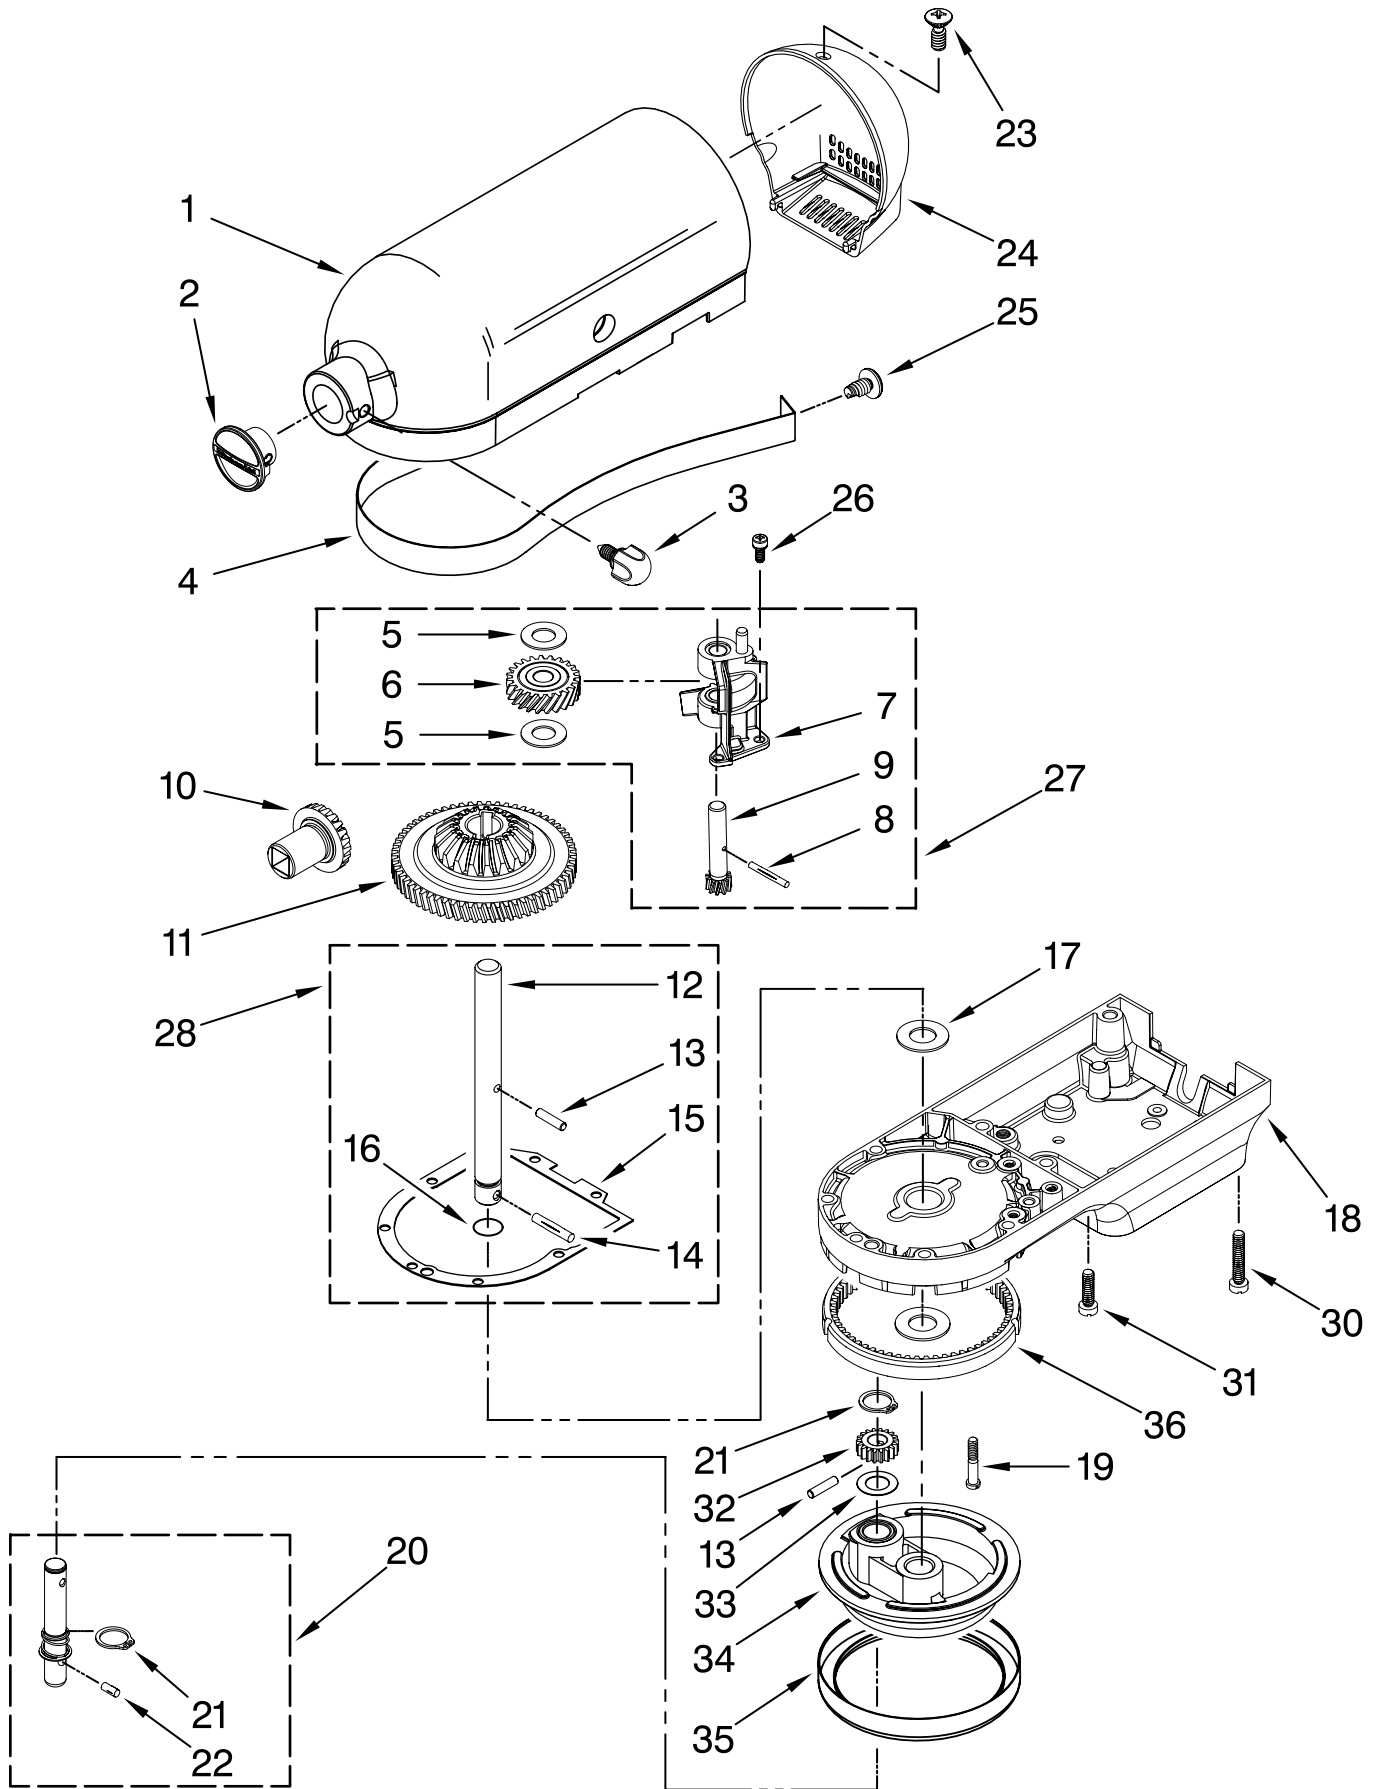

CASE, GEARING AND PLANETARY UNIT

For Models: KSM500_0

FOR ORDERING INFORMATION REFER TO PARTS PRICE LIST

CASE, GEARING AND PLANETARY UNIT

For Models: KSM500__0

<u>Illus. No.</u>	<u>Part No.</u>	<u>DESCRIPTION</u>
1	**	Motor Housing
2	242765-2	Cap, Attachment Hub
3	9709194	Thumb Screw
4	**	Band, Trim
5	3180161	Washer, Fiber
6	W10112253	Gear, Worm
7	240308	Worm Gear Bracket and Bearing
8	9705444	Pin
9	240210-2	Shaft & Pinion
10	9705130	Gear, Attachment Hub Bevel
11	9709627	Bevel Pinion and Center Gear
12	240026	Shaft, Vertical Center
13	240018-1	Pin (Vertical Center Shaft)
14	9705443	Pin, Groove
15	4162324	Gasket, Transmssn
16	67500-55	"O" Ring
17	3180163	Washer
18	**	Lower Gearcase
19	103994	Screw
20	4176067	Shaft, Agitator
21	9703438	Ring, Retaining
22	9704677	Pin, Groove
23	4162914	Screw
24	**	Cover, End
25	311932	Screw
26	3400022	Screw
27	240309-2	Worm Gear Bracket and Gear
28	4160474	Center Shaft and "O" Ring
30	3400025	Screw
31	3400026	Screw
32	9703903	Pinion, Gear (Agitator Shaft)
33	9706090	Washer, Shim
34	**	Planetary
35	240285	Ring, Planetary Drip
36	9703904	Gear, Internal

**Refer to Page 3
Color Variation Parts

FOR ORDERING INFORMATION REFER TO PARTS PRICE LIST