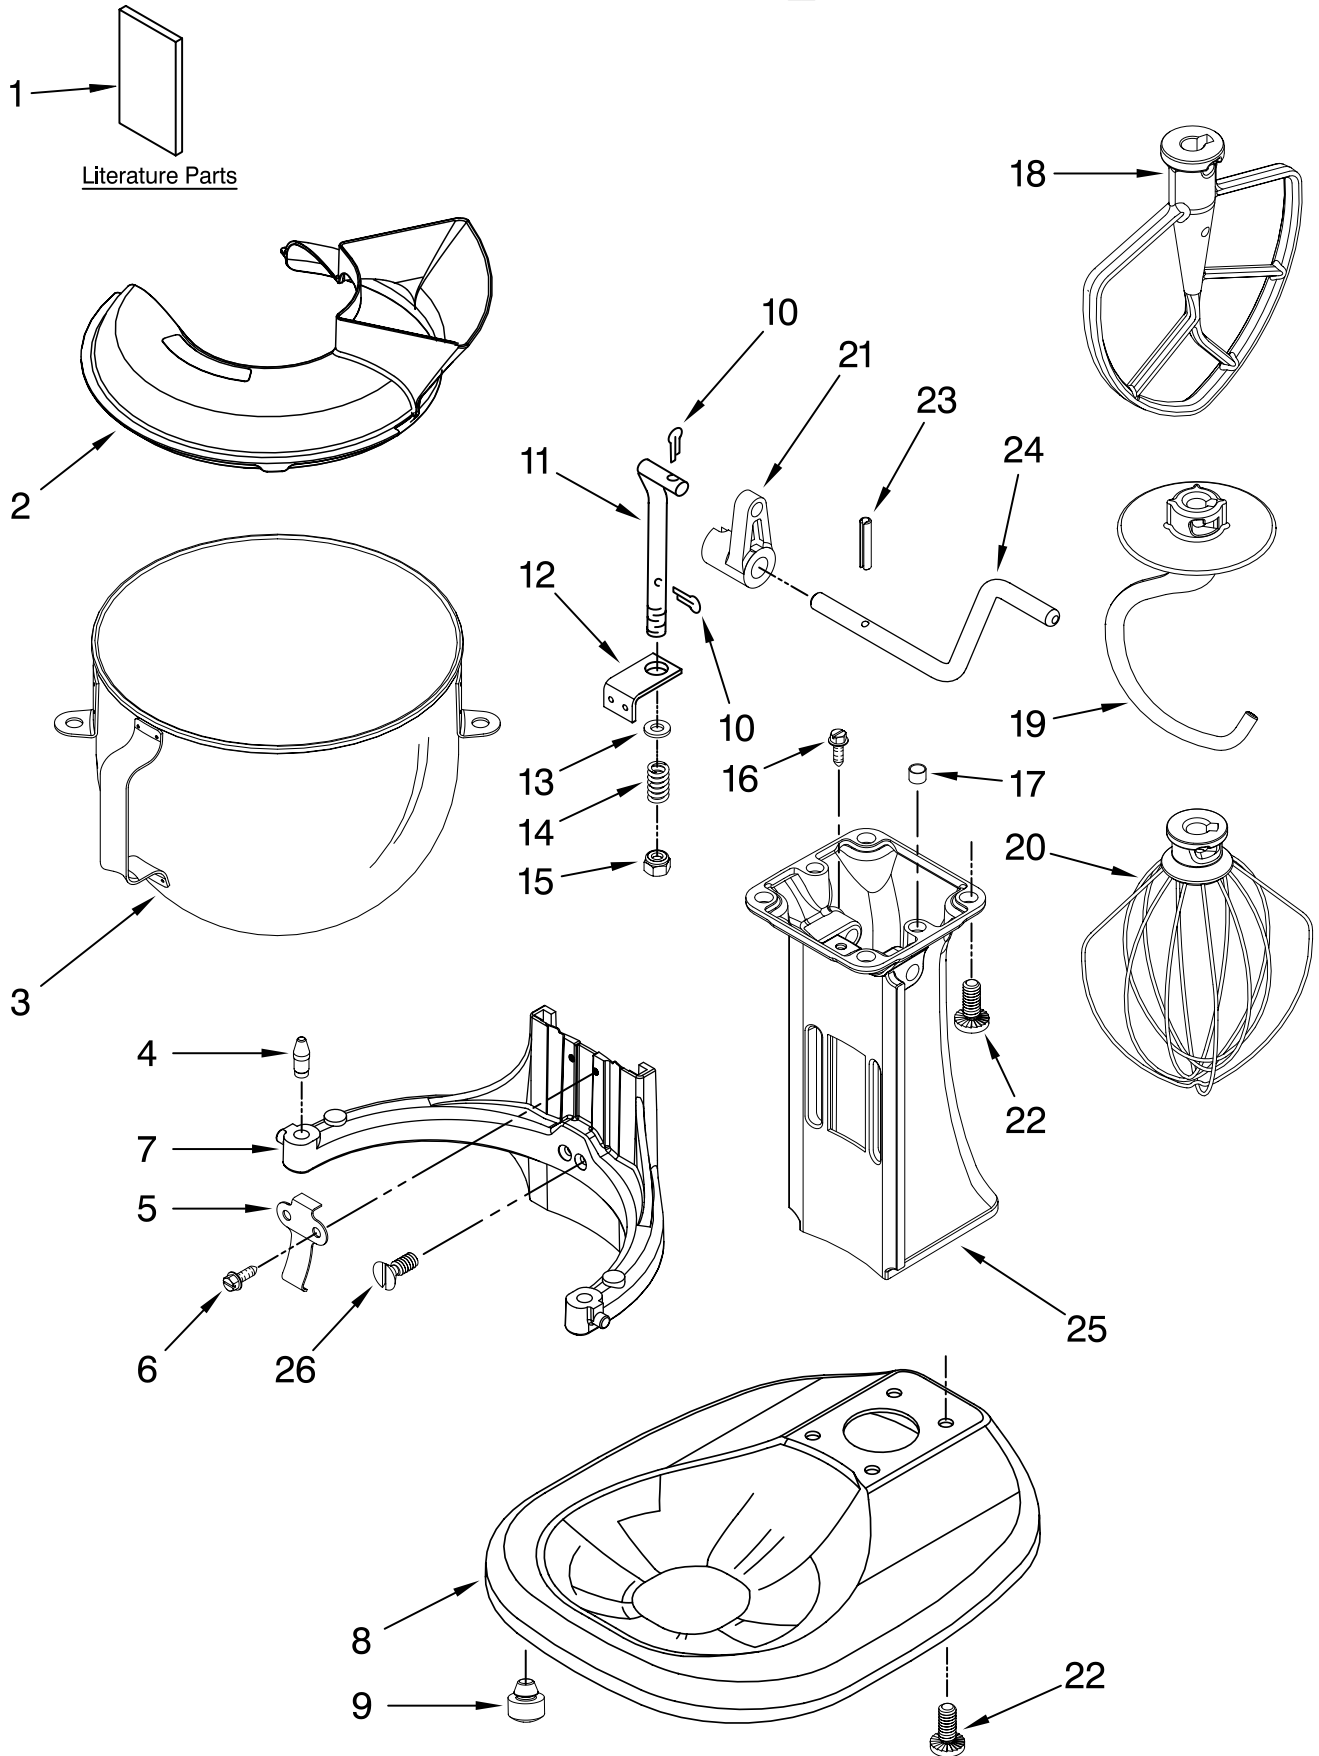

BASE AND PEDESTAL UNIT

FOR MODELS:KSM500PS_0

FOR ORDERING INFORMATION REFER TO PARTS PRICE LIST

BASE AND PEDESTAL UNIT

FOR MODELS:KSM500PS__0

Illus. No.	Part No.	DESCRIPTION
1		Literature Parts
	9706634	Use & Care Guide
	W10184246	Repair Parts List
2	9709923	Shield, Pouring
3	4162161	Bowl, 5 Qt.
4	240185	Pin, Bowl Locating
5	3182857	Latch, Bowl Spring
6	3400024	Screw
7	**	Bowl Support & Pns
8	**	Base & Foot Assy
9	9708649	Foot
10	9704608	Pin, Cotter
11	9085	Rod, Bowl Lift
12	240169	Bracket, Bowl Lift
13	WS00323	Washer
14	9237	Spring
15	8533907	Nut
16	3182904	Screw
17	3180500	Pin, Dowel
18	240235-4	Beater, Flat
19	3183233	Hook, Dough
20	9704309	Whip, Wire
21	241764	Arm, Bowl Lift
22	240912	Screw
23	9703442	Pin, Roll
24	9079	Handle, Bowl Lift
25	**	Column Assembly
26	3400018	Screw

**Refer to Page 3
Color Variation Parts

FOR ORDERING INFORMATION REFER TO PARTS PRICE LIST