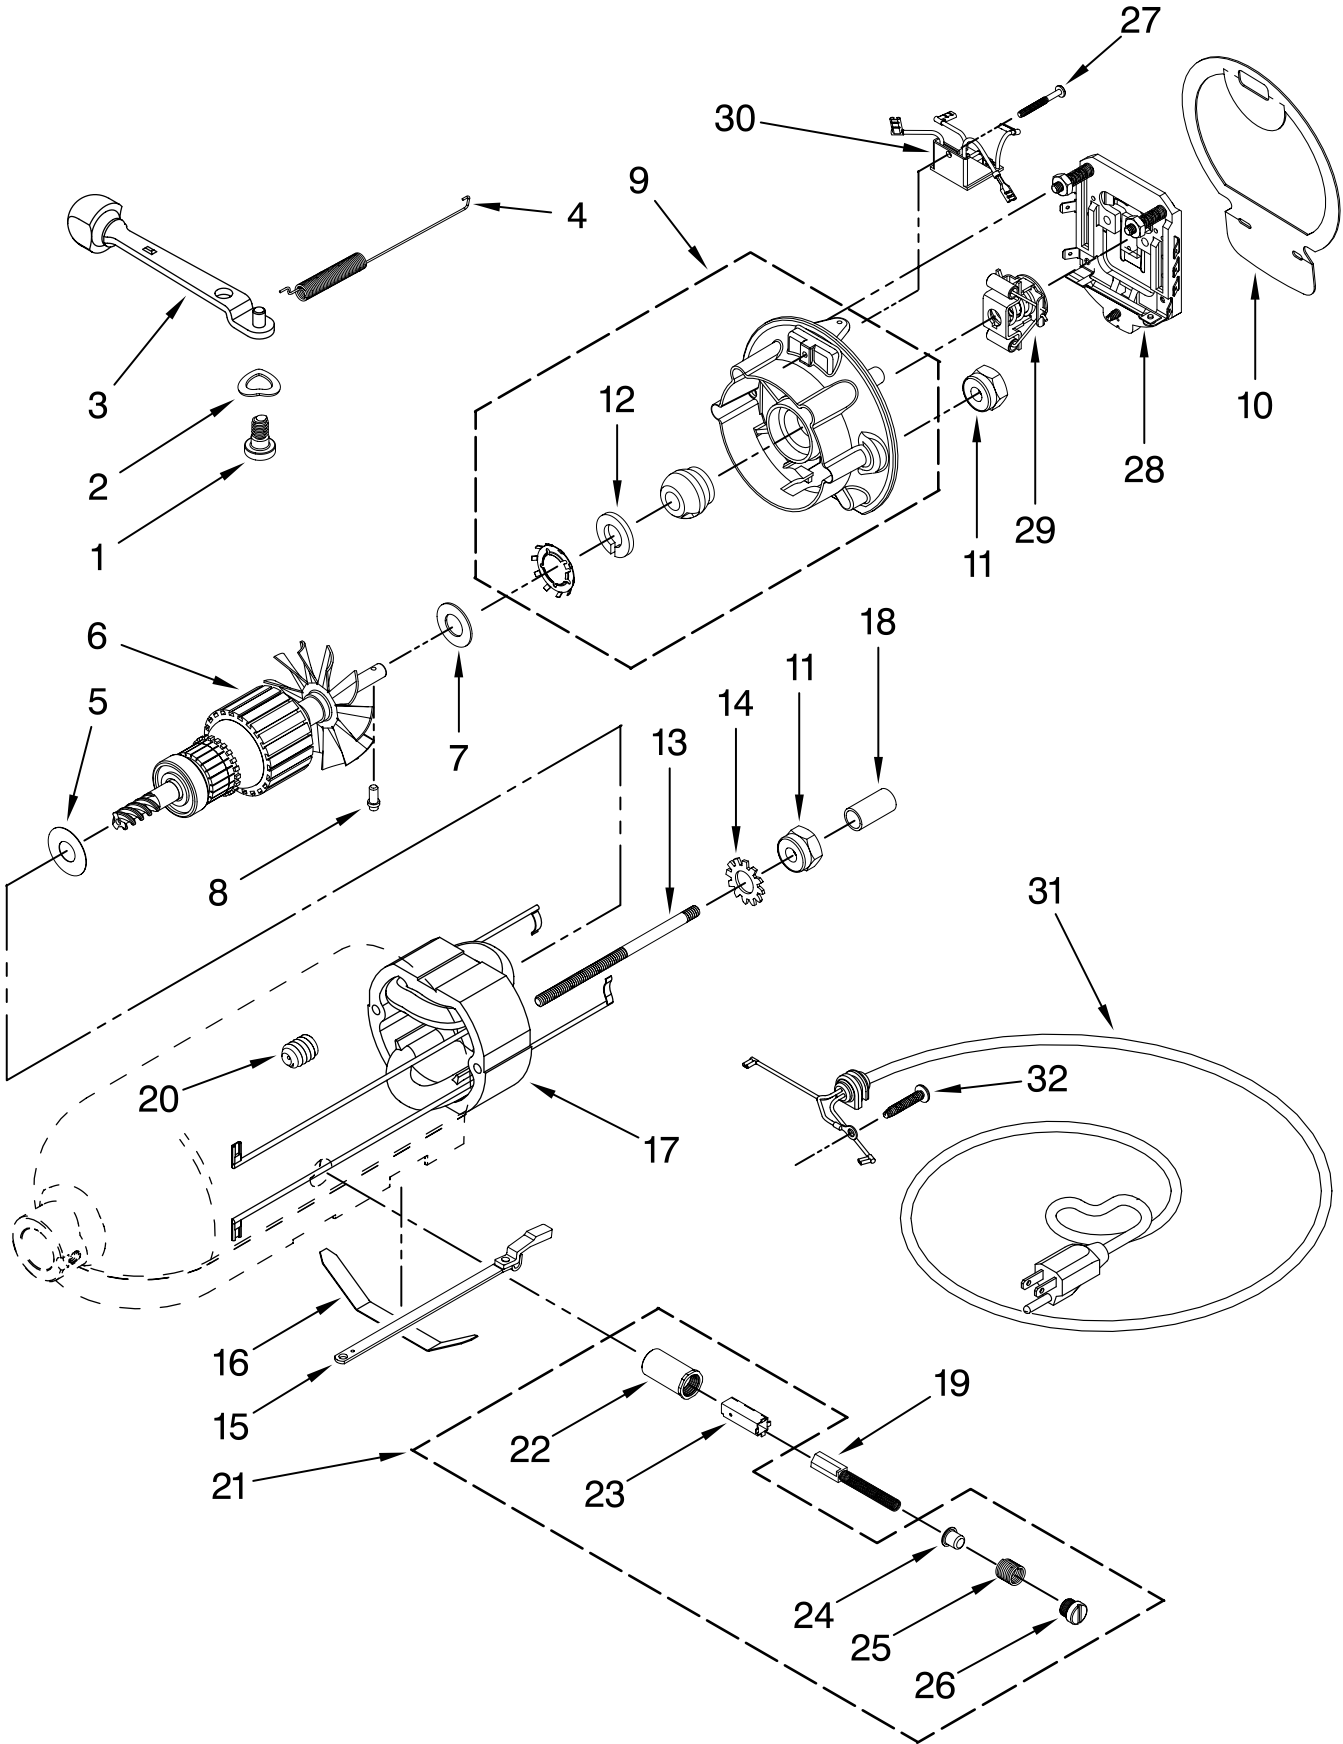

MOTOR AND CONTROL PARTS

FOR MODELS:KSM500PS_0

FOR ORDERING INFORMATION REFER TO PARTS PRICE LIST

MOTOR AND CONTROL PARTS

FOR MODELS:KSM500PS__0

Illus. No.	Part No.	DESCRIPTION
1	110679	Screw, Pivot
2	116241	Washer, Spring
3		Lever, Speed Control Assembly
	9709276	Black
4	3183680	Spring, Control Plate
5	9704324	Washer, Ball Bearing (Front)
6	9708315	Armature & Bearing Assembly
7	3180162	Washer
8	16998	Stud, Governor Drv
9	3180526	Bracket, Bearing Assembly
10	240775-1	Seal, End
11	W10131078	Nut
12	3180238	Washer
13	240769	Screw, Stator
14	W10068270	Washer, Lock
15	3184176	Speed Link & Cam
16	240205	Spring, Flat
17	9702695	Field Assembly
18	4162634	Sleeve, Motor Stud
19	9706416	Brush & Spring Assembly
20	9707926	Screw, Set
21	4162546	Brush Holder Assy
22	3179908	Housing, Brush Holder
23	240680	Insert, Brush Holder
24	116286	Cap, Spring Seat
25	116287	Spring, Cap
26	3184212	Cap, Brush Holder
27	W10068260	Screw
28	W10119326	Control Plate Assembly
29	17830	Governor Assembly
30	9706595	Phase Control Board
31		Cord, Power
	W10164883	Black
	W10164882	White
32	3184609	Screw, Self Tap

FOR ORDERING INFORMATION REFER TO PARTS PRICE LIST