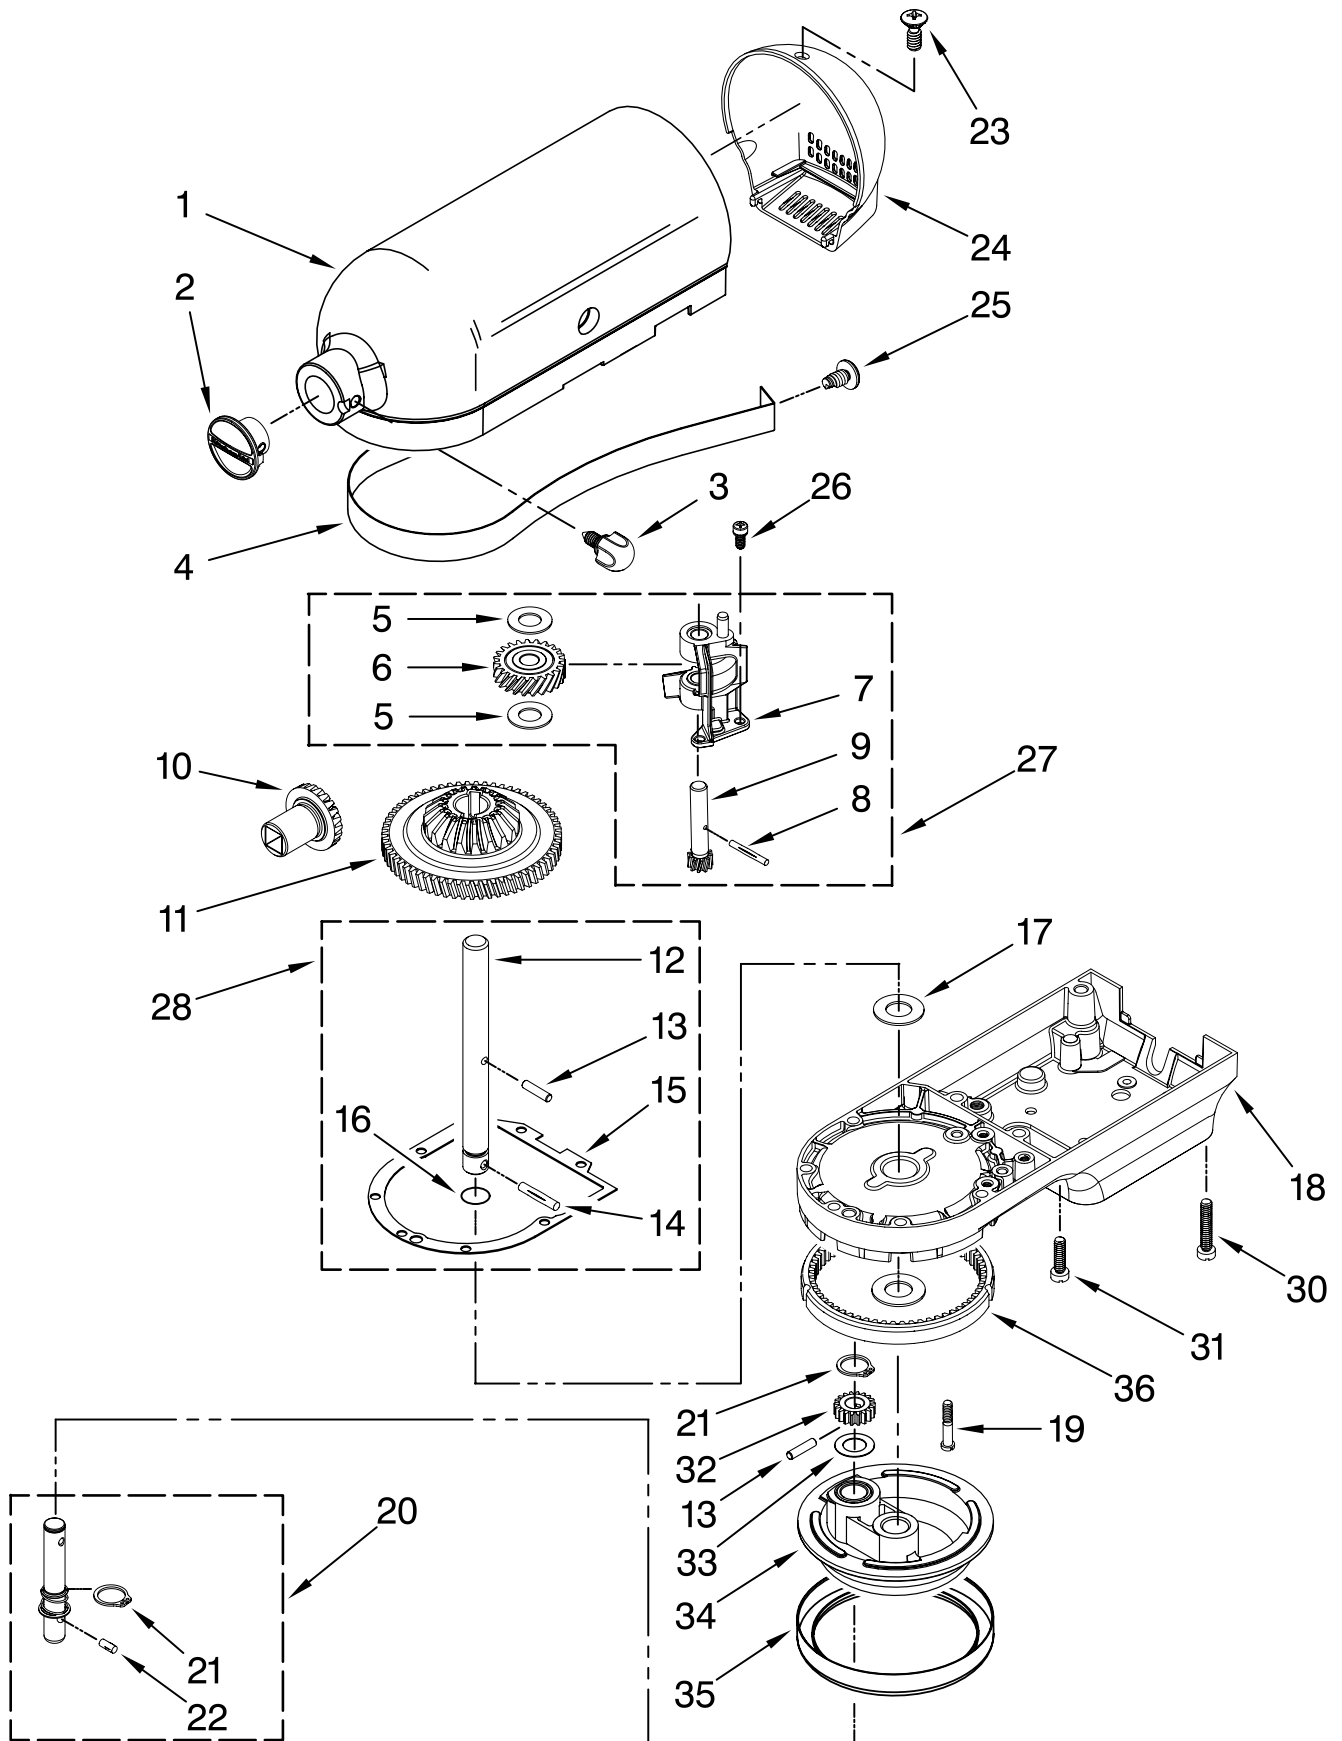

CASE, GEARING AND PLANETARY UNIT

FOR MODELS:KSM500PS_0

FOR ORDERING INFORMATION REFER TO PARTS PRICE LIST

CASE, GEARING AND PLANETARY UNIT

FOR MODELS:KSM500PS__0

Illus. No.	Part No.	DESCRIPTION
1	**	Motor Housing
2	242765-2	Cap, Attachment Hub
3	9709194	Thumb Screw
4	**	Band, Trim
5	3180161	Washer, Fiber
6	W10112253	Gear, Worm
7	240308	Worm Gear Bracket and Bearing
8	9705444	Pin
9	240210-2	Shaft & Pinion
10	9705130	Gear, Attachment Hub Bevel
11	9709627	Bevel Pinion and Center Gear
12	240026	Shaft, Vertical Center
13	240018-1	Pin (Vertical Center Shaft)
14	9705443	Pin, Groove
15	4162324	Gasket, Transmssn
16	67500-55	"O" Ring
17	3180163	Washer
18	**	Lower Gearcase
19	103994	Screw
20	4176067	Shaft, Agitator
21	9703438	Ring, Retaining
22	9704677	Pin, Groove
23	4162914	Screw
24	**	Cover, End
25	311932	Screw
26	3400022	Screw
27	240309-2	Worm Gear Bracket and Gear
28	4160474	Center Shaft and "O" Ring
30	3400025	Screw
31	3400026	Screw
32	9703903	Pinion, Gear (Agitator Shaft)
33	9706090	Washer, Shim
34	**	Planetary
35	240285	Ring, Planetary Drip
36	9703904	Gear, Internal

**Refer to Page 3
Color Variation Parts

FOR ORDERING INFORMATION REFER TO PARTS PRICE LIST