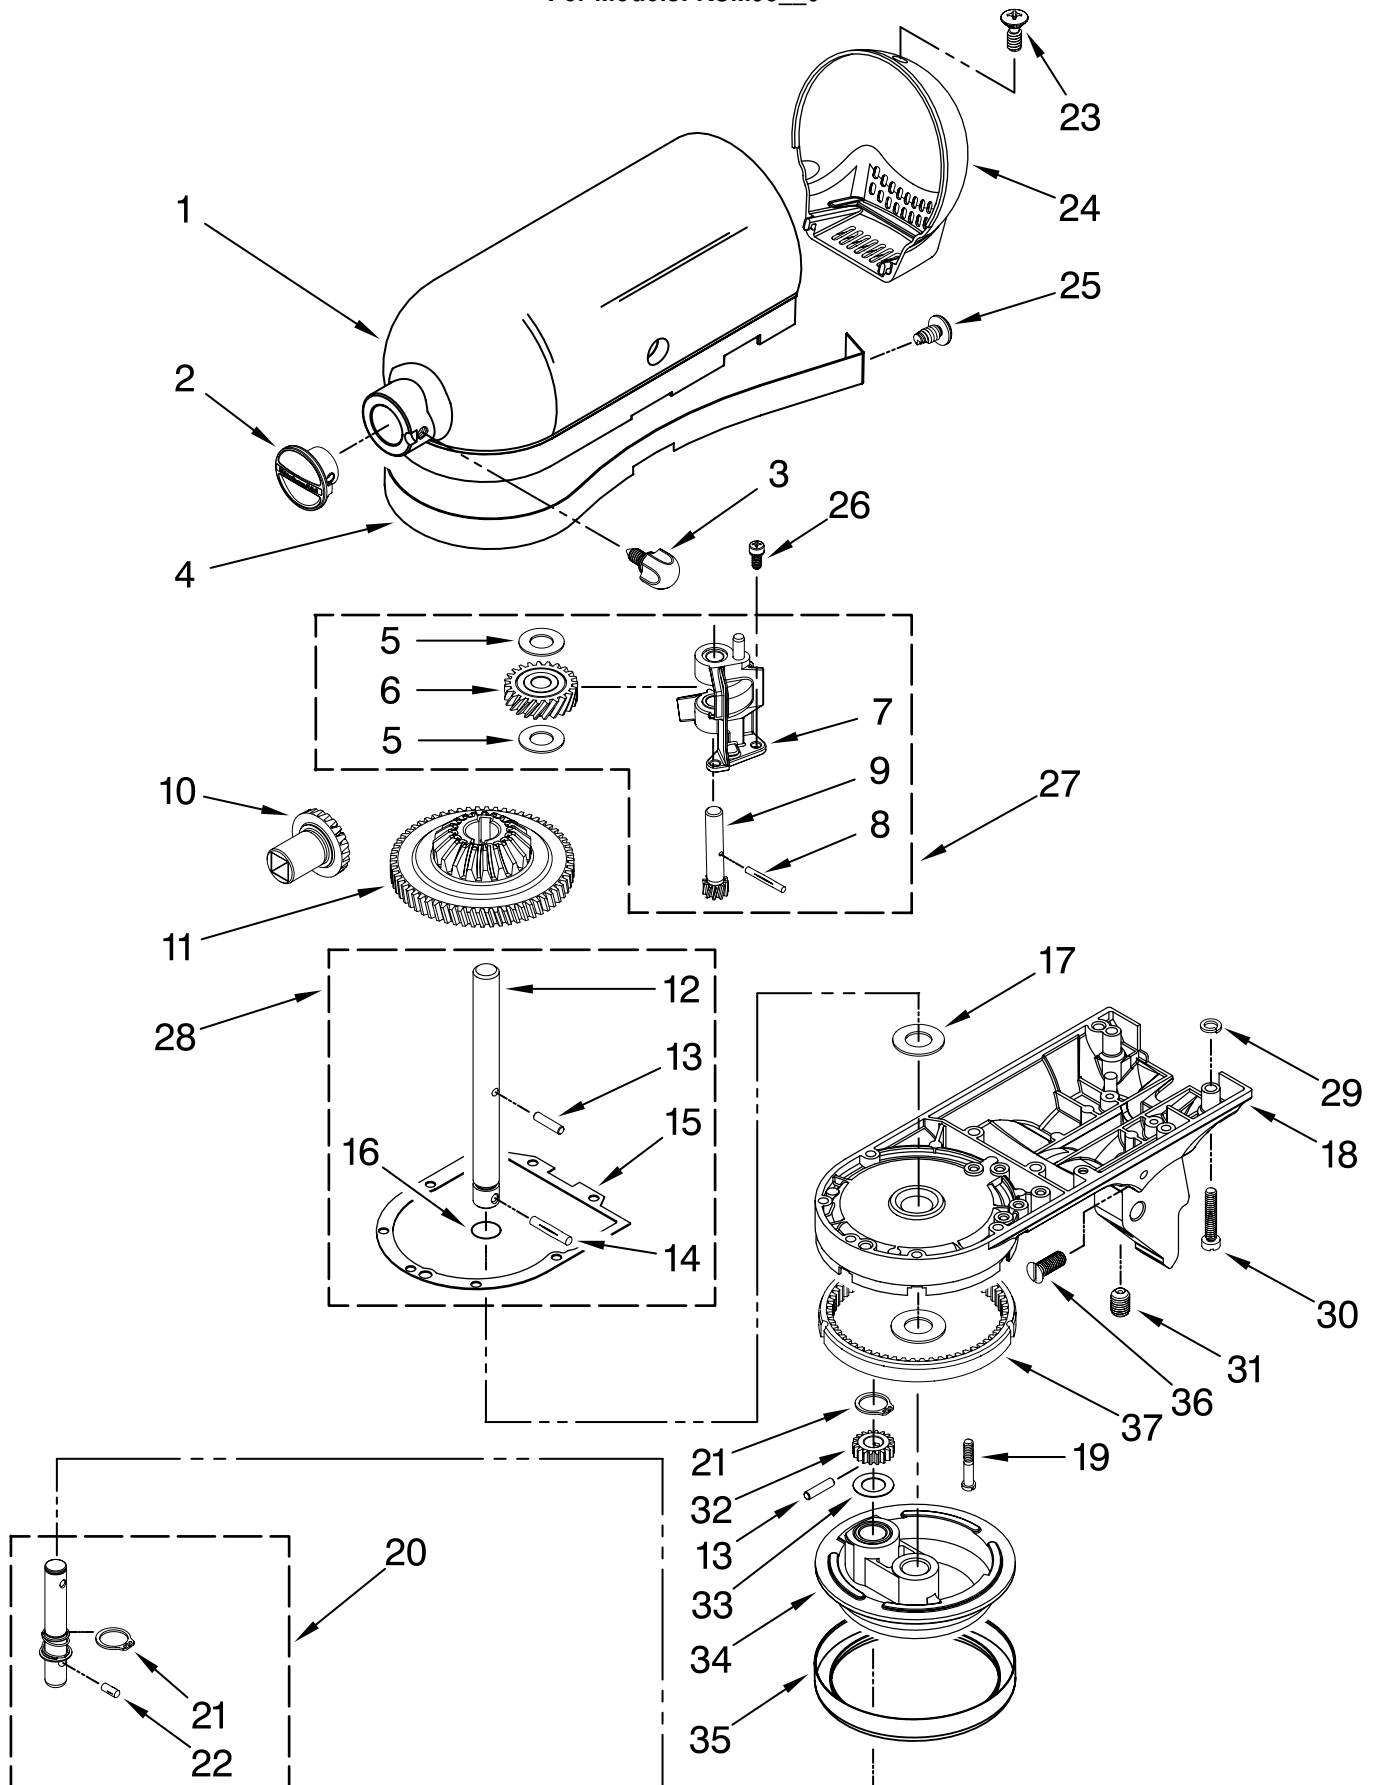

For Models: KSM95_0

FOR ORDERING INFORMATION REFER TO PARTS PRICE LIST

CASE, GEARING AND PLANETARY UNIT

For Models: KSM95__0

Illus. No.	Part No.	DESCRIPTION
1	**	Gearcase Motor Housing
2		Cap, Attachment Hub
	242765-2	Chrome
	242765-4	Painted
3		Thumb Screw
	9709194	Black
	9709196	Grey
4	**	Band, Trim
5	3180161	Washer
6	W10112253	Worm Gear
7	240308	Worm Gear Bracket And Bearing
8	9705444	Pin
9	240210-2	Shaft & Pinion
10	9705130	Gear, Attachment Hub Level
11	9709627	Bevel Pinion Center Gear
12	240026	Shaft, Vertical Center
13	240018-1	Pin (Vertical Center Shaft)
14	9705443	Pin, Groove
15	4162324	Gasket, Transmissn
16	67500-55	O-Ring
17	3180163	Washer
18	**	Lower Gear Case
19	103994	Screw
20	4176067	Shaft, Agitator
21	9703438	Ring, Retaining
22	9704677	Pin, Groove
23	4162914	Screw
24	**	Cover, End
25	311932	Screw
26	3400022	Screw
27	240309-2	Gear, Worm and Bracket
28	4160474	Center Shaft & O-Ring
29	8533914	Washer, Spring Lock
30	3400025	Screw
31	3400203	Screw, Set
32	9703903	Pinion, Gear Agitator Shaft
33	9706090	Washer
34	**	Planetary
35	240285	Ring, Planetary Drip
36	89411	Screw, Adjusting
37	9703904	Gear, Internal