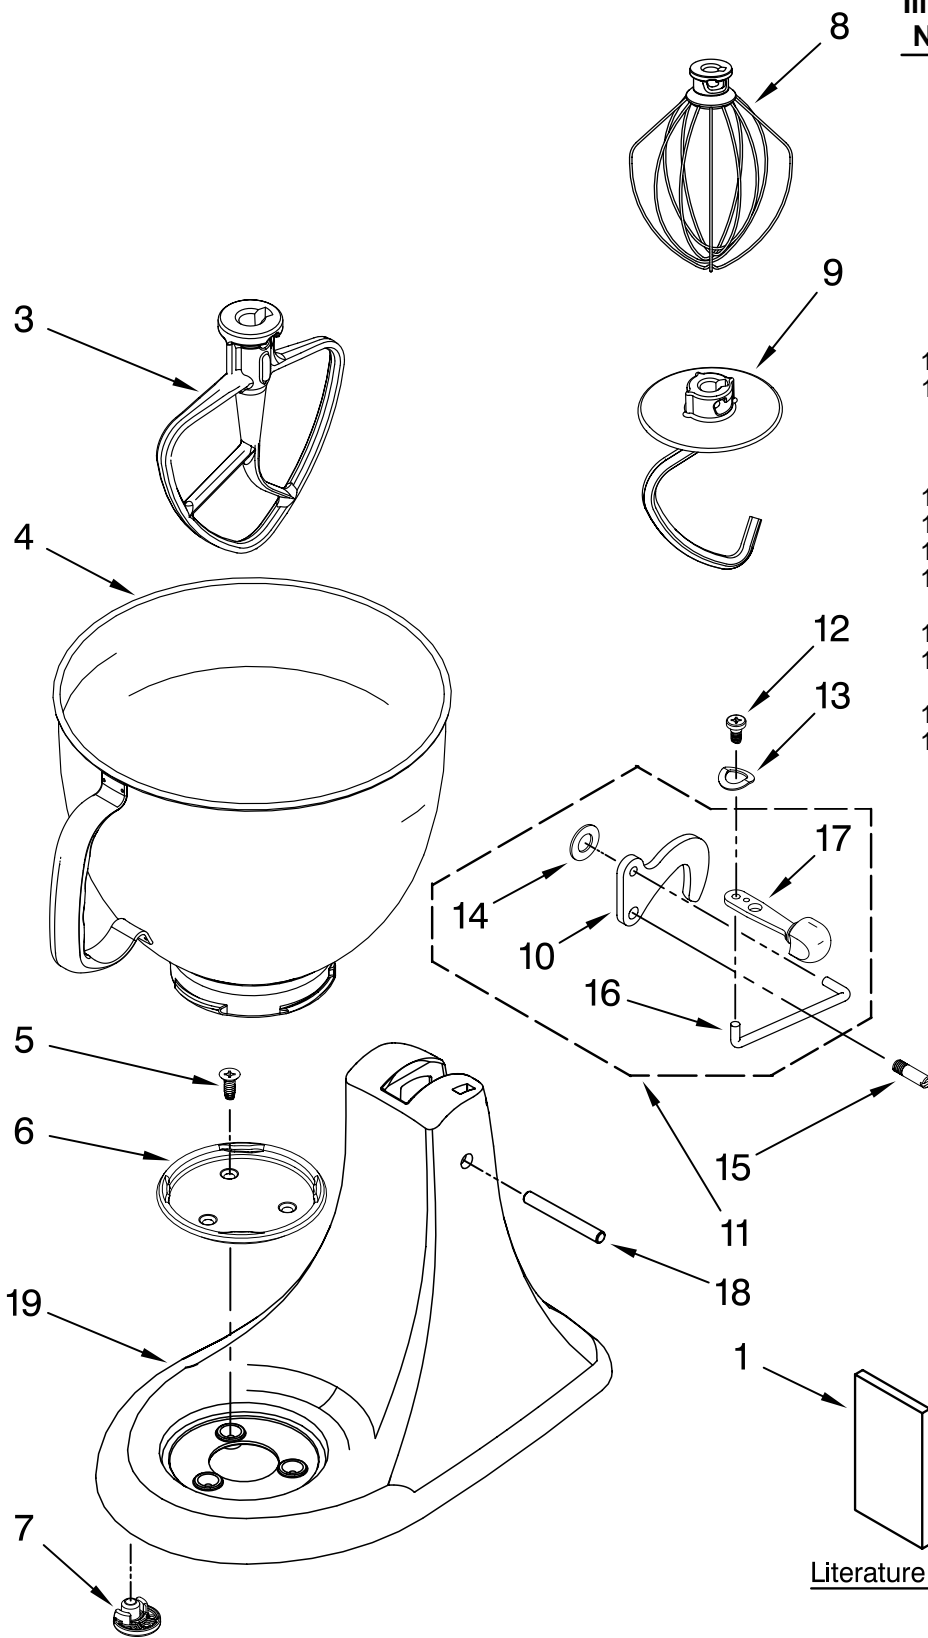

BASE AND PEDESTAL UNIT

For Models: KSM95__0

Illus. No.	Part No.	DESCRIPTION
1		Literature Parts
	9709785	Use & Care, Trilin
	W10161157	Repair Parts List
3	9709961	Beater, Flat
4	77686	Bowl, 4 1/2 Qt.
5	3400020	Screw
6	W10191926	Screw Cap Kit
7	9709707	Foot, Base
8	9706446	Whip, Wire
9	9706626	Hook, Dough
10	9709055	Latch
11		Latch, Link & Lever
	24452	Black
	24452-2	Grey
12	110679	Screw, Pivot
13	116241	Washer, Spring
14	8533912	Washer
15	103993	Screw, Latch Bearing
16	24450	Link, Latch Lever, Latch
17	9709280	Black
18	16910	Pin, Hinge
19	**	Pedestal

**REFER TO PAGES 2 & 3

Literature Parts

FOR ORDERING INFORMATION REFER TO PARTS PRICE LIST