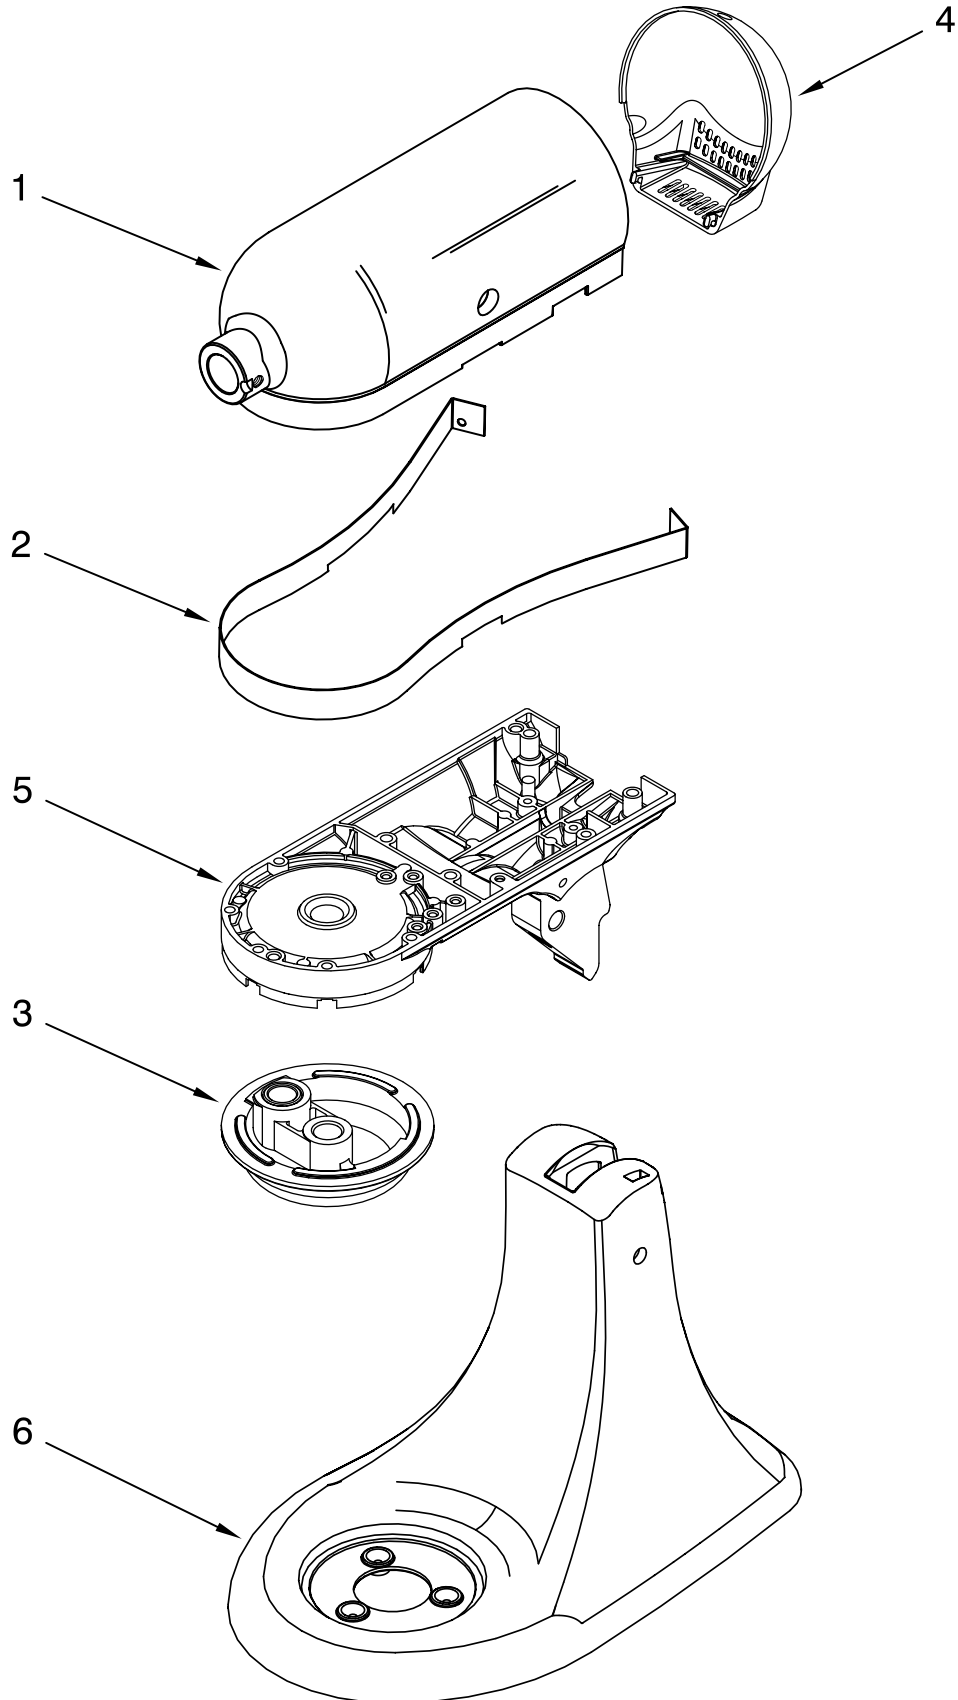

COLOR VARIATION PARTS

For Models: KSM95__0

FOR ORDERING INFORMATION REFER TO PARTS PRICE LIST