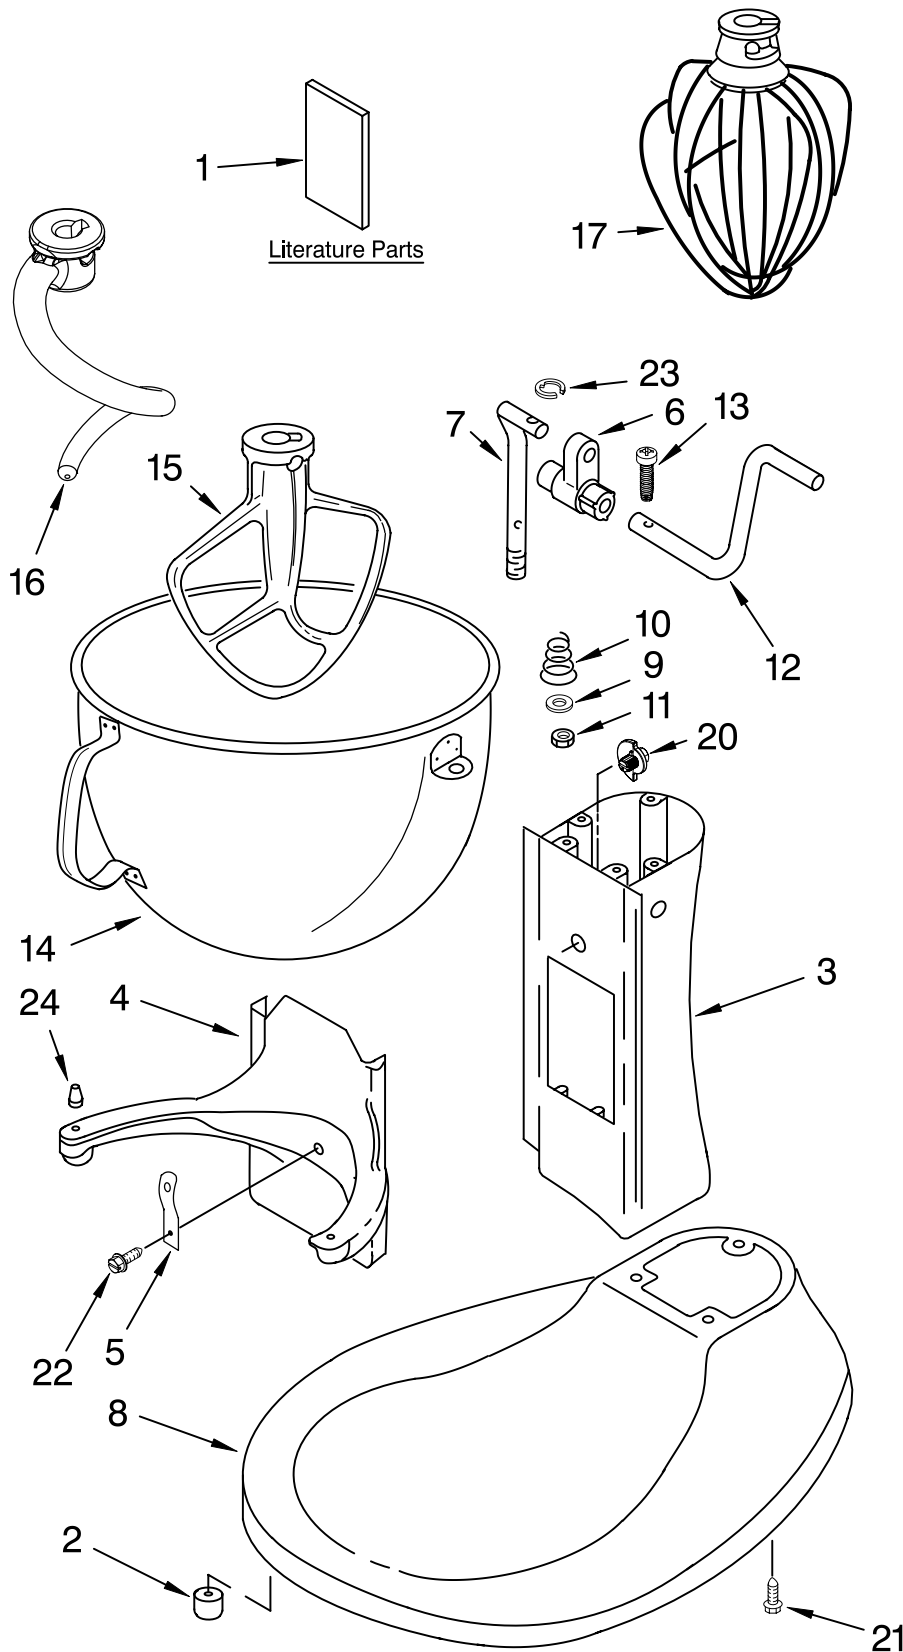

Illus. No.	Part No.	DESCRIPTION
1	**	Gearcase Motor Housing
2	9707507	Motor (10 Tooth)
3	9703315	Cap, Attachment Hub (Hinged)
4		Thumb Screw
	9709196	Grey
	9709194	Black
5	**	Band, Trim
6		Power Cord
	9706551	White
	9706552	Black
7	9703671	Transmission Housing
8		Control Assembly
	9706648	Black Knob
	9706649	Grey Knob
9	9703312	Sensor, Hall Effect
10	9706090	Washer
11	9703434	Washer, Fiber
12	9707627	Gear, Pinion
13	9703438	Retaining Clip
14	9708191	Agitator Shaft
15	**	Planetary Assembly
16	16897	Bearing, Lower Center
17	9709231	Worm Gear
18	9707223	Retaining Pin
19	9706529	Gear, Worm Follower
20	9703338	Gear, Attachment Hub Bevel
21	9703337	Gear, Bevel
22	3400617	Screw, 6-32 x 1/4
23	3400814	Screw (13), 8-32 X 5/8
24	**	Lower Gear Case
25	9703680	Retaining Clip
26	9703339	Gear, Internal
27	3400200	Screw (3) 1/4 - 20 x 3/4
28		Bearing
	9703560	Front
	9703570	Rear
29	9703445	Thrust Bearing
30	9704677	Pin, Groove
31	9707425	Gasket, Transmission Cover
32	9706036	Lead, Motor to Control
33	9706247	Seal, Motor Shaft
34	67500-55	"O" Ring
35	8533910	Washer

**Refer To Page 3
Color Variation Parts

FOR ORDERING INFORMATION REFER TO PARTS PRICE LIST

BASE AND PEDESTAL UNIT

For Model: KV25G0X__4

Illus. No.	Part No.	DESCRIPTION
1		Literature Parts
	9708307	Use & Care Guide
	8204551	Repair Parts List
2	9708649	Foot, Rubber (5)
3	**	Column Assembly
4	**	Bowl Support
5	9703474	Latch, Bowl Spring
6	9706885	Arm, Bowl Lift
7	9706787	Rod, Bowl Lift
8	**	Base And Foot Supports
9	9703439	Washer
10	9237	Spring
11	8533907	Nut
12	9706788	Handle, Bowl Lift
13	3400863	Screw
14	9703550	Bowl (5 Qt)
15	9708610	Beater, Flat
16	9703656	Dough Hook
17	9703491	Wire Whip
20	9703426	Cam, Adjusting
21	3400200	Screw (3), 1/4-20 x 3/4
22	3400018	Screw, 10-24 x 1/2
23	9703307	Clip
24	240185	Pin, Bowl Locating