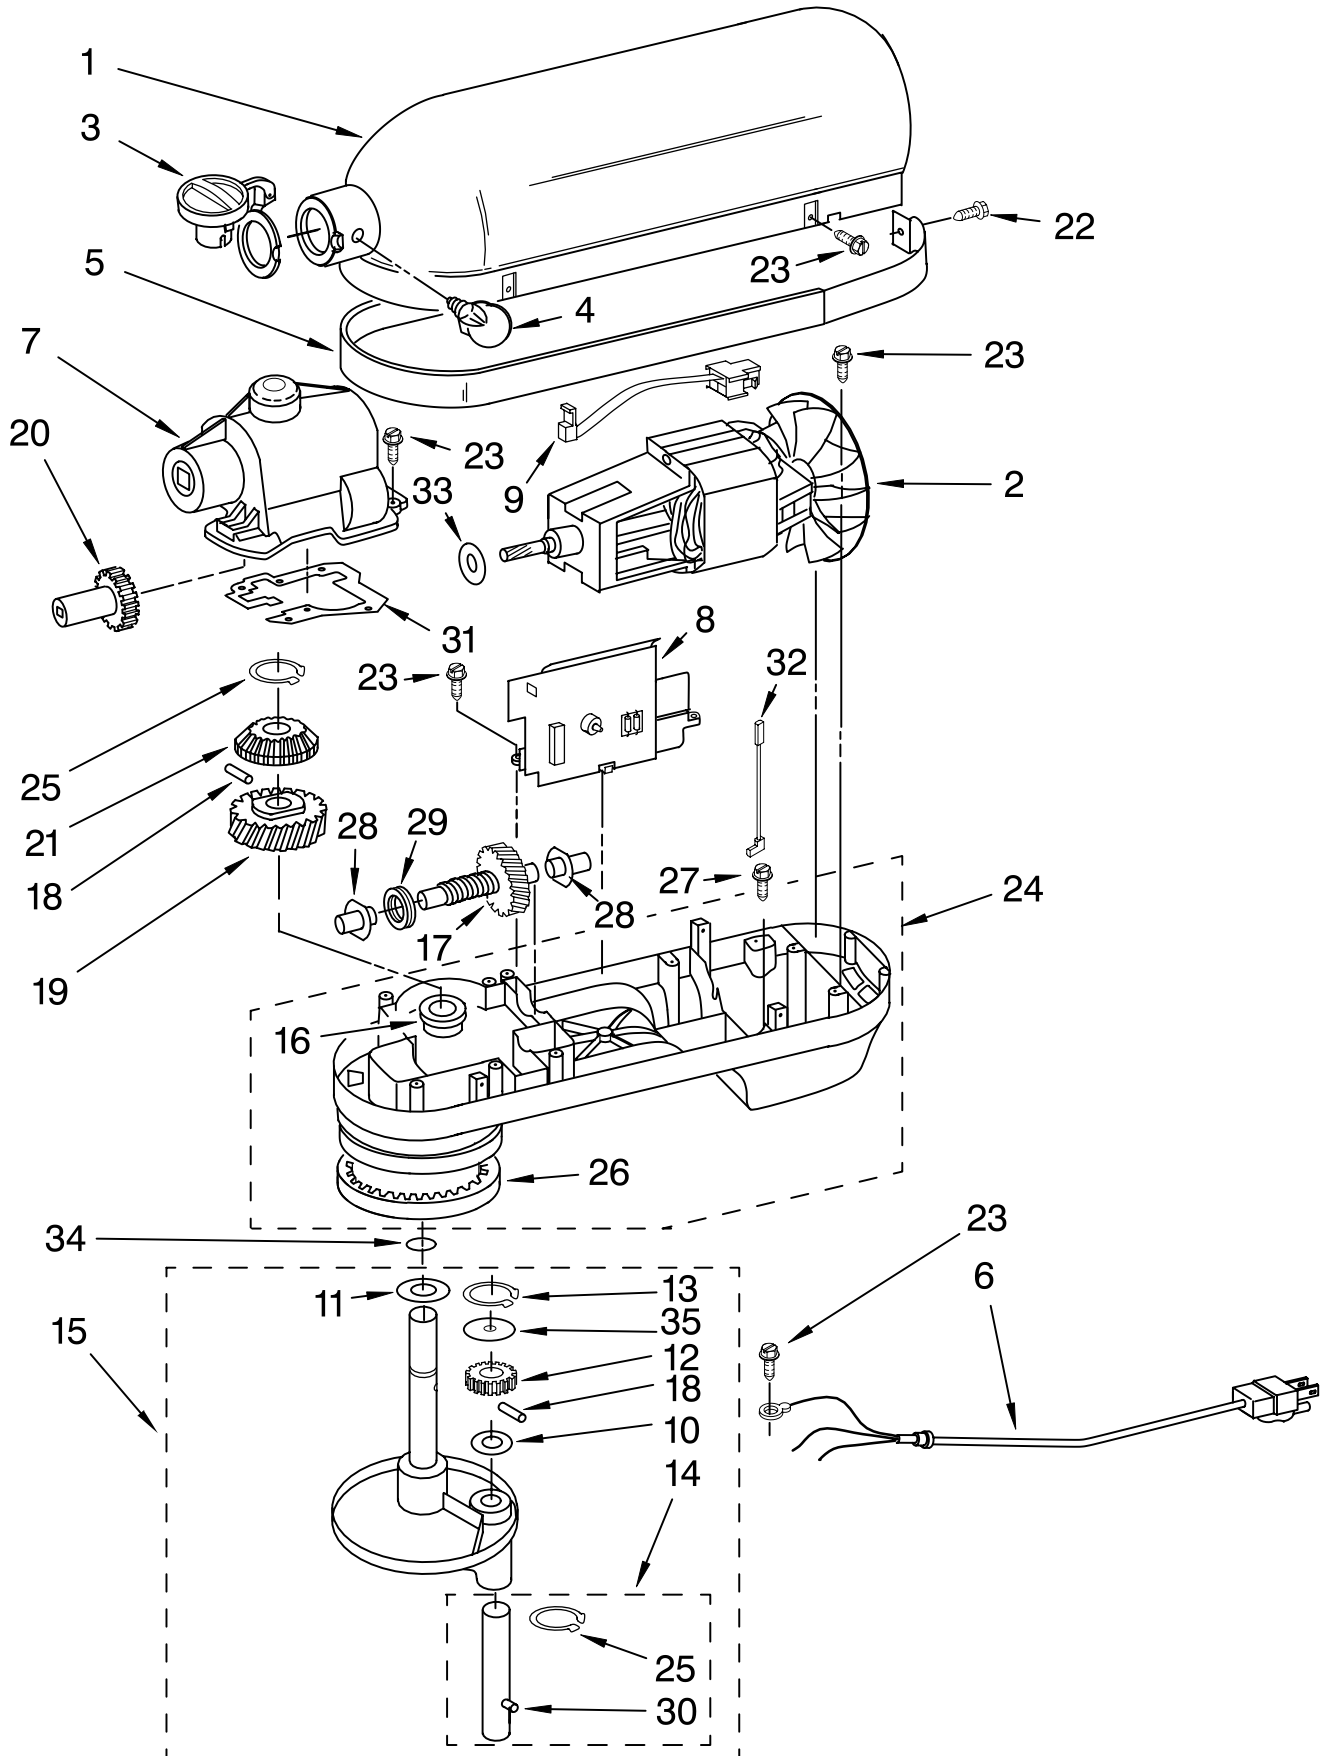

CASE, GEARING AND PLANETARY UNIT

For Model: KV25G0X_4

FOR ORDERING INFORMATION REFER TO PARTS PRICE LIST

CASE, GEARING AND PLANETARY UNIT

For Model: KV25G0X__4

Illus. No.	Part No.	DESCRIPTION
1	**	Gearcase Motor Housing
2	9707507	Motor (10 Tooth)
3	9703315	Cap, Attachment Hub (Hinged)
4		Thumb Screw
	9709196	Grey
	9709194	Black
5	**	Band, Trim
6		Power Cord
	9706551	White
	9706552	Black
7	9703671	Transmission Housing
8		Control Assembly
	9706648	Black Knob
	9706649	Grey Knob
9	9703312	Sensor, Hall Effect
10	9706090	Washer
11	9703434	Washer, Fiber
12	9707627	Gear, Pinion
13	9703438	Retaining Clip
14	9708191	Agitator Shaft
15	**	Planetary Assembly
16	16897	Bearing, Lower Center
17	9709231	Worm Gear
18	9707223	Retaining Pin
19	9706529	Gear, Worm Follower
20	9703338	Gear, Attachment Hub Bevel
21	9703337	Gear, Bevel
22	3400617	Screw, 6-32 x 1/4
23	3400814	Screw (13), 8-32 X 5/8
24	**	Lower Gear Case
25	9703680	Retaining Clip
26	9703339	Gear, Internal
27	3400200	Screw (3) 1/4 - 20 x 3/4
28		Bearing
	9703560	Front
	9703570	Rear
29	9703445	Thrust Bearing
30	9704677	Pin, Groove
31	9707425	Gasket, Transmission Cover
32	9706036	Lead, Motor to Control
33	9706247	Seal, Motor Shaft
34	67500-55	"O" Ring
35	8533910	Washer

**Refer To Page 3
Color Variation Parts

FOR ORDERING INFORMATION REFER TO PARTS PRICE LIST