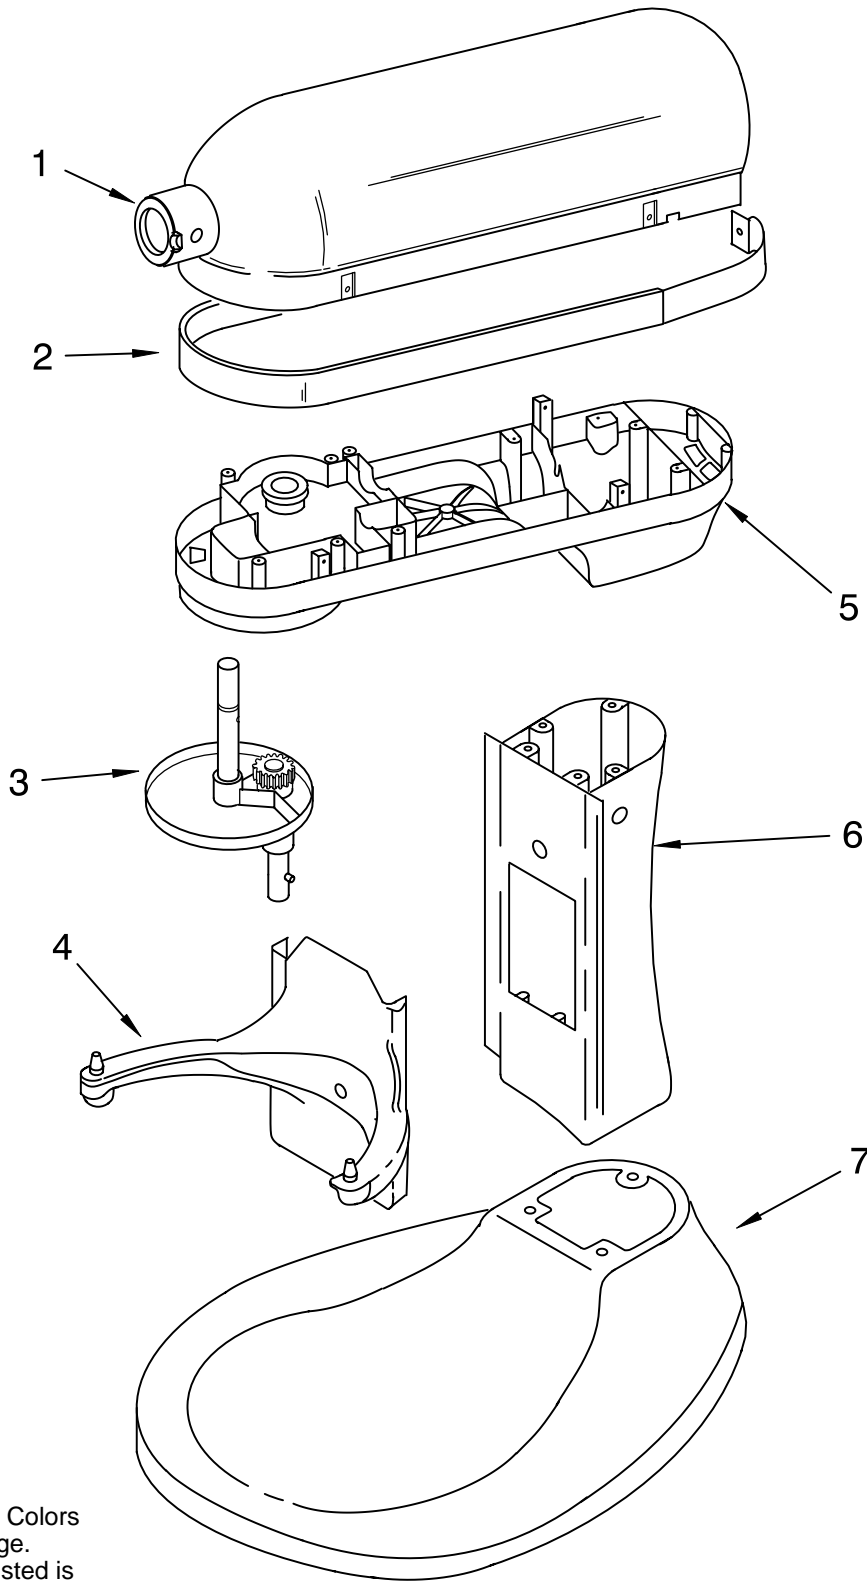

COLOR VARIATION PARTS

For Model: KV25G0X__4

Availability of All Colors
Subject to Change.
Any Color Not Listed is
No Longer Available.
If Additional Colors Are Added,
This Page Will Be Updated.

FOR ORDERING INFORMATION REFER TO PARTS PRICE LIST