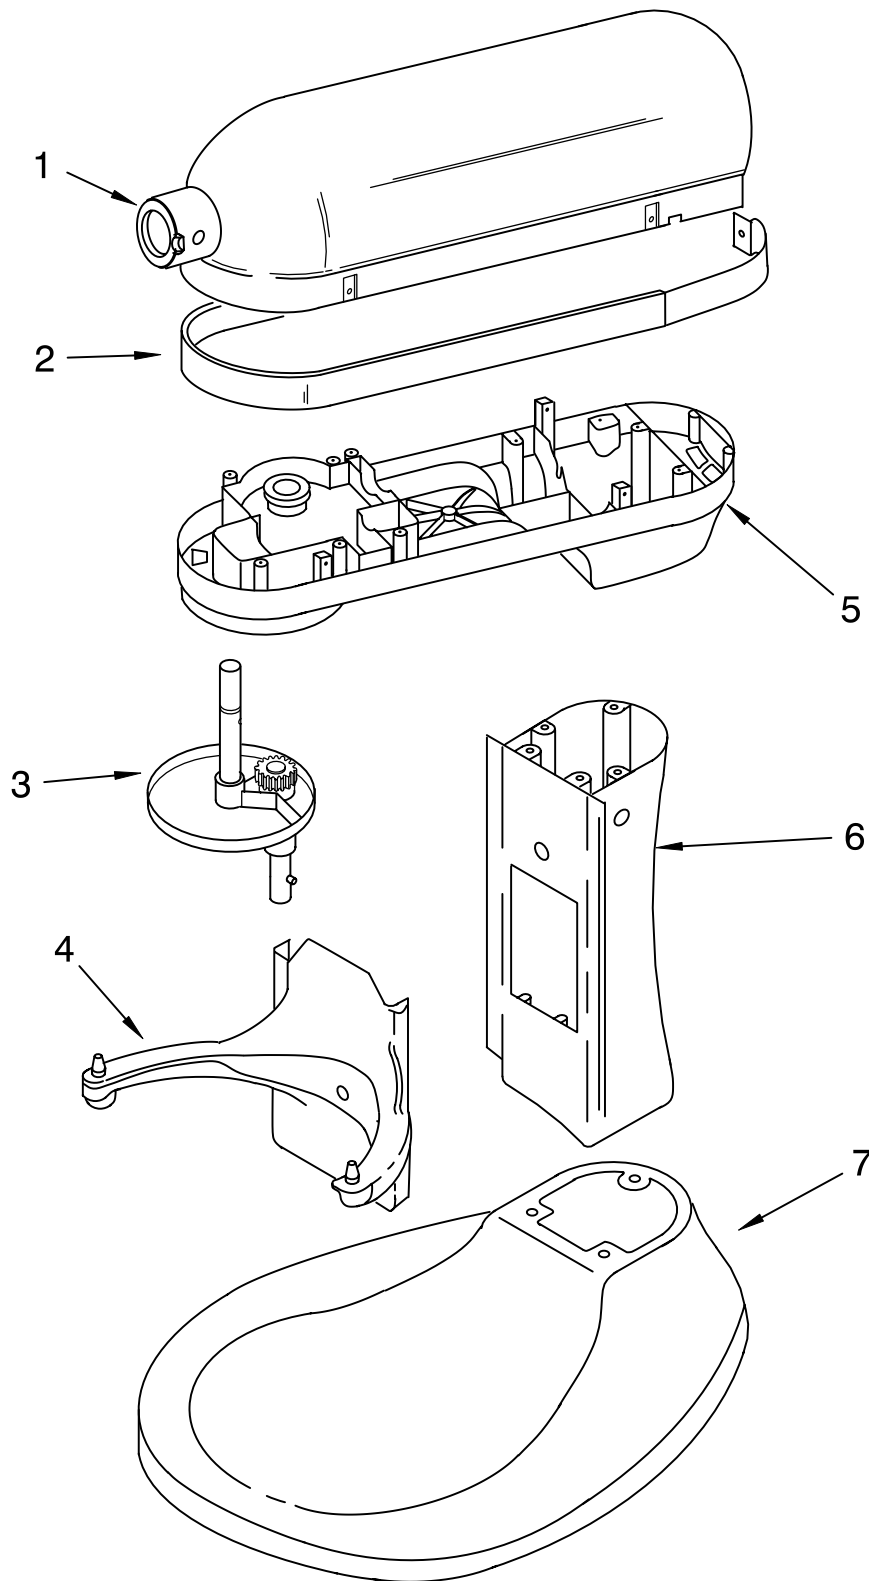

COLOR VARIATION PARTS

For Model: KV25G0X_5

FOR ORDERING INFORMATION REFER TO PARTS PRICE LIST