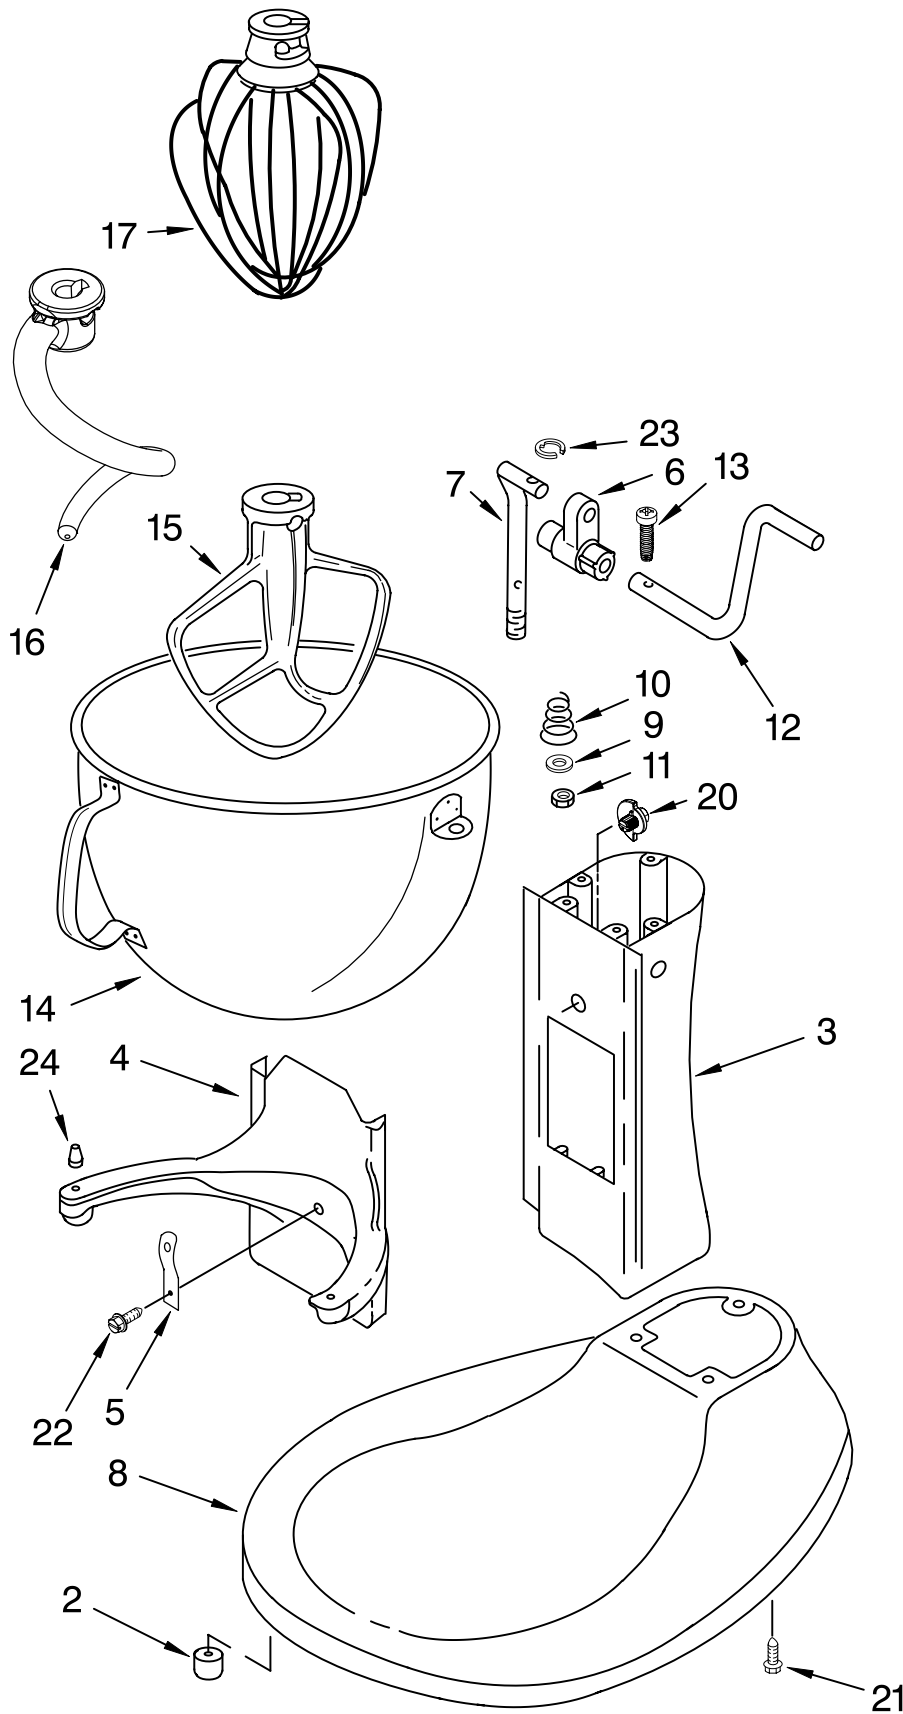

FOR ORDERING INFORMATION REFER TO PARTS PRICE LIST

CASE, GEARING AND PLANETARY UNIT

For Model: KV25G0X_5

FOR ORDERING INFORMATION REFER TO PARTS PRICE LIST

CASE, GEARING AND PLANETARY UNIT

For Model: KV25G0X__5

<u>Illus. No.</u>	<u>Part No.</u>	<u>DESCRIPTION</u>
1	**	Gearcase Motor Housing
2	9707507	Motor (10 Tooth)
3	9703315	Cap, Attachment Hub (Hinged)
4		Thumb Screw
	9709196	Grey
	9709194	Black
5	**	Band, Trim
6		Power Cord
	9706551	White
	9706552	Black
7	9709125	Transmission Housing Assembly
8		Control Assembly
	9706648	Black Knob
	9706649	Grey Knob
9	9703312	Sensor, Hall Effect
10	9706090	Washer
11	9703434	Washer, Fiber
12	9707627	Gear, Pinion
13	9703438	Clip, Retaining
14	9708191	Shaft, Agitator
15	**	Planetary Assembly
16	16897	Bearing, Lower Center
17	9709231	Gear, Worm
18	9707223	Pin, Retaining
19	9706529	Gear, Worm Follower
20	9703338	Gear, Attachment Hub Bevel
21	9703337	Gear, Bevel
22	3400617	Screw
23	3400814	Screw
24	**	Lower Gear Case
25	9703680	Retaining Clip
26	9703339	Gear, Internal
27	3400200	Screw
28		Bearing
	9703560	Front
	9703570	Rear
29	9703445	Bearing, Thrust
30	9704677	Pin, Groove
31	9709511	Gasket, Transmission
32	9706036	Lead, Motor to Control
33	9706247	Seal, Motor Shaft
34	67500-55	"O" Ring
35	8533910	Washer

**Refer To Pages 2 & 3
Color Variation Parts

FOR ORDERING INFORMATION REFER TO PARTS PRICE LIST

BASE AND PEDESTAL UNIT

For Model: KV25G0X_5

Illus. No.	Part No.	DESCRIPTION
1		Literature Parts
	9708307	Use & Care Guide
	W10136426	Repair Parts List
2	9708649	Foot, Rubber
3	**	Column Assembly
4	**	Bowl Support
5	9703474	Latch, Bowl Spring
6	9706885	Arm, Bowl Lift
7	9706787	Rod, Bowl Lift
8	**	Base And Foot Supports
9	9703439	Washer
10	9237	Spring
11	8533907	Nut
12	9706788	Handle, Bowl Lift
13	3400863	Screw
14	9703550	Bowl (5 Qt)
15	9708610	Beater, Flat
16	9703656	Hook, Dough
17	9703491	Whip, Wire
20	9703426	Cam, Adjusting
21	3400200	Screw
22	3400018	Screw
23	9703307	Clip
24	240185	Pin, Bowl Locating