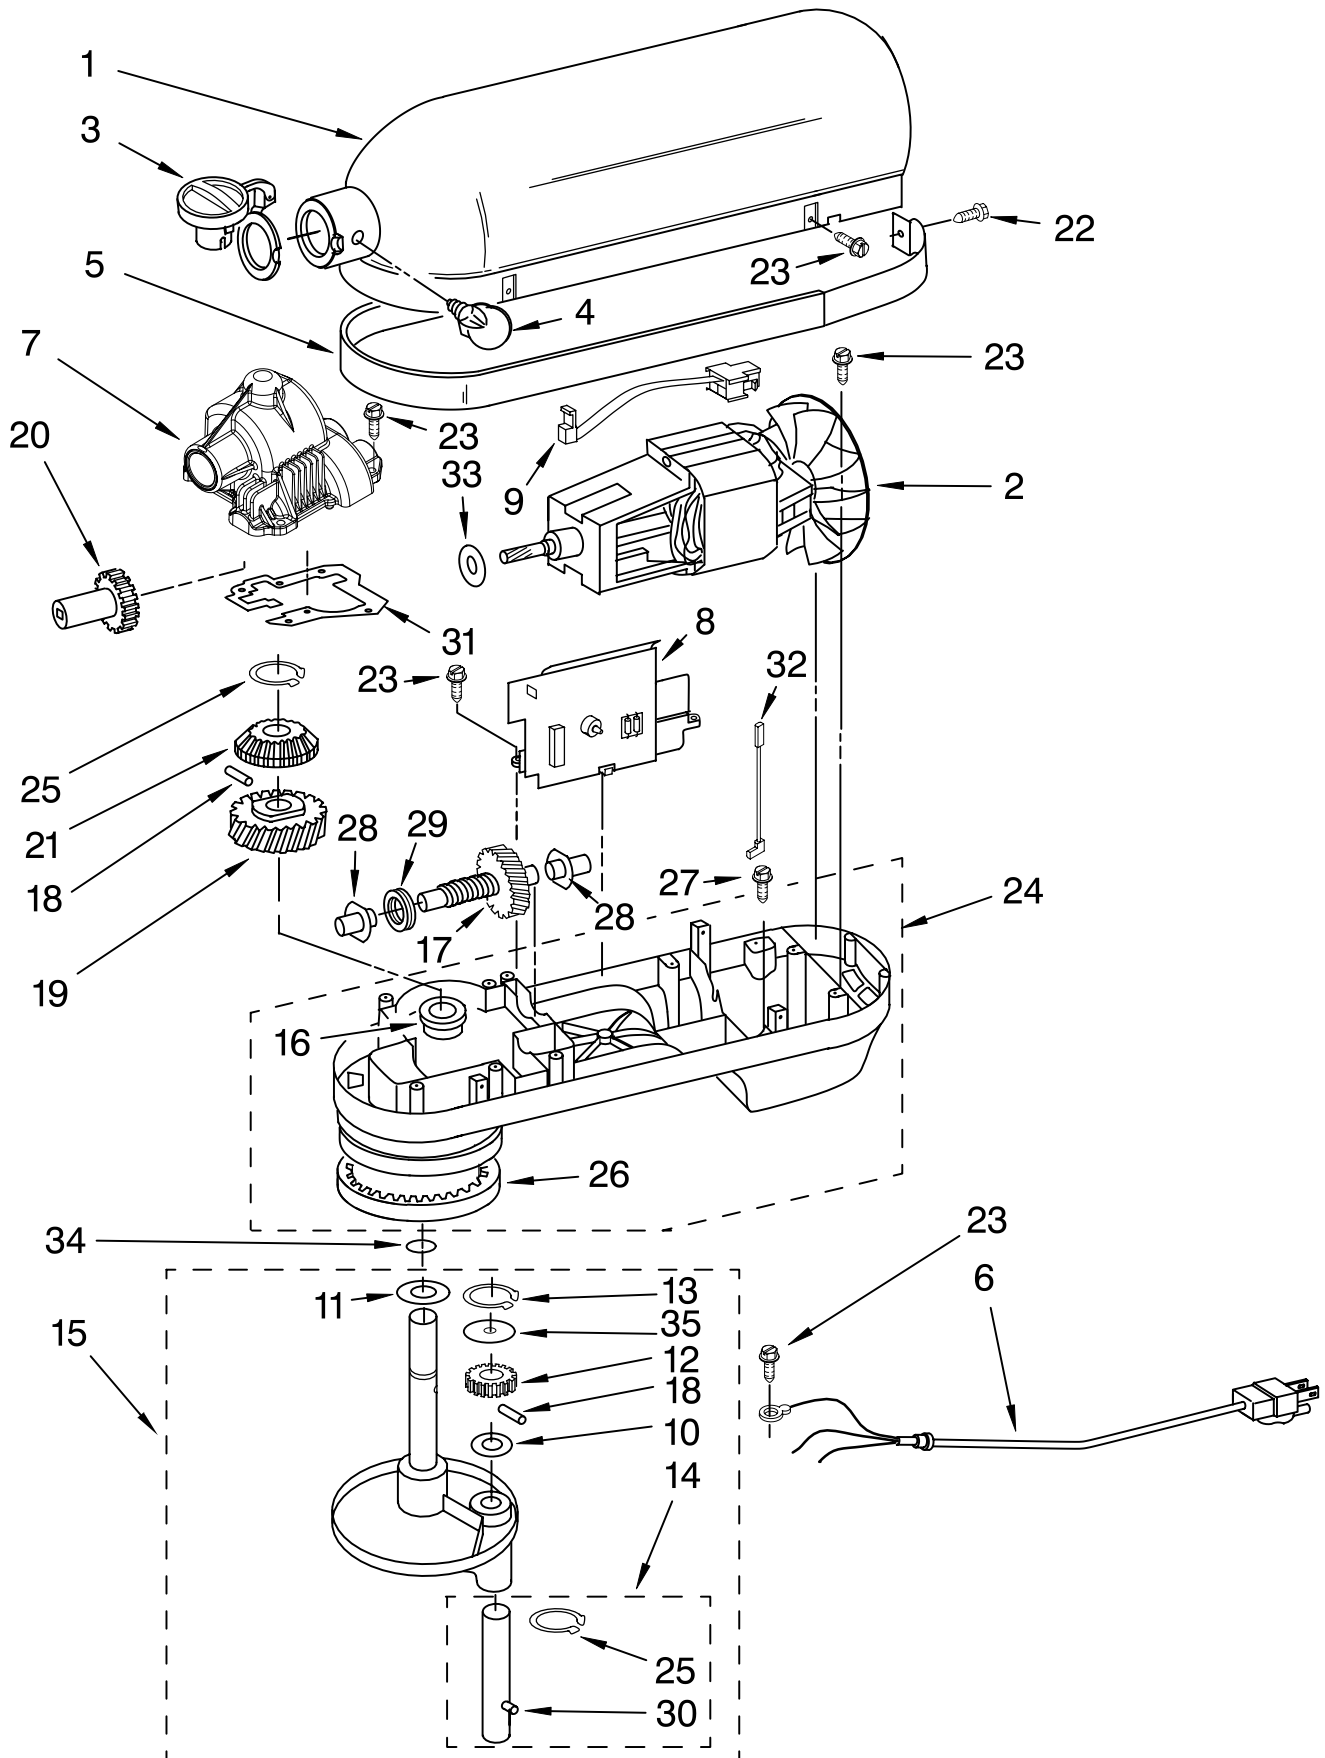

CASE, GEARING AND PLANETARY UNIT

For Model: KV25G0X_5

FOR ORDERING INFORMATION REFER TO PARTS PRICE LIST

CASE, GEARING AND PLANETARY UNIT

For Model: KV25G0X__5

<u>Illus. No.</u>	<u>Part No.</u>	<u>DESCRIPTION</u>
1	**	Gearcase Motor Housing
2	9707507	Motor (10 Tooth)
3	9703315	Cap, Attachment Hub (Hinged)
4		Thumb Screw
	9709196	Grey
	9709194	Black
5	**	Band, Trim
6		Power Cord
	9706551	White
	9706552	Black
7	9709125	Transmission Housing Assembly
8		Control Assembly
	9706648	Black Knob
	9706649	Grey Knob
9	9703312	Sensor, Hall Effect
10	9706090	Washer
11	9703434	Washer, Fiber
12	9707627	Gear, Pinion
13	9703438	Clip, Retaining
14	9708191	Shaft, Agitator
15	**	Planetary Assembly
16	16897	Bearing, Lower Center
17	9709231	Gear, Worm
18	9707223	Pin, Retaining
19	9706529	Gear, Worm Follower
20	9703338	Gear, Attachment Hub Bevel
21	9703337	Gear, Bevel
22	3400617	Screw
23	3400814	Screw
24	**	Lower Gear Case
25	9703680	Retaining Clip
26	9703339	Gear, Internal
27	3400200	Screw
28		Bearing
	9703560	Front
	9703570	Rear
29	9703445	Bearing, Thrust
30	9704677	Pin, Groove
31	9709511	Gasket, Transmission
32	9706036	Lead, Motor to Control
33	9706247	Seal, Motor Shaft
34	67500-55	"O" Ring
35	8533910	Washer

**Refer To Pages 2 & 3
Color Variation Parts

FOR ORDERING INFORMATION REFER TO PARTS PRICE LIST