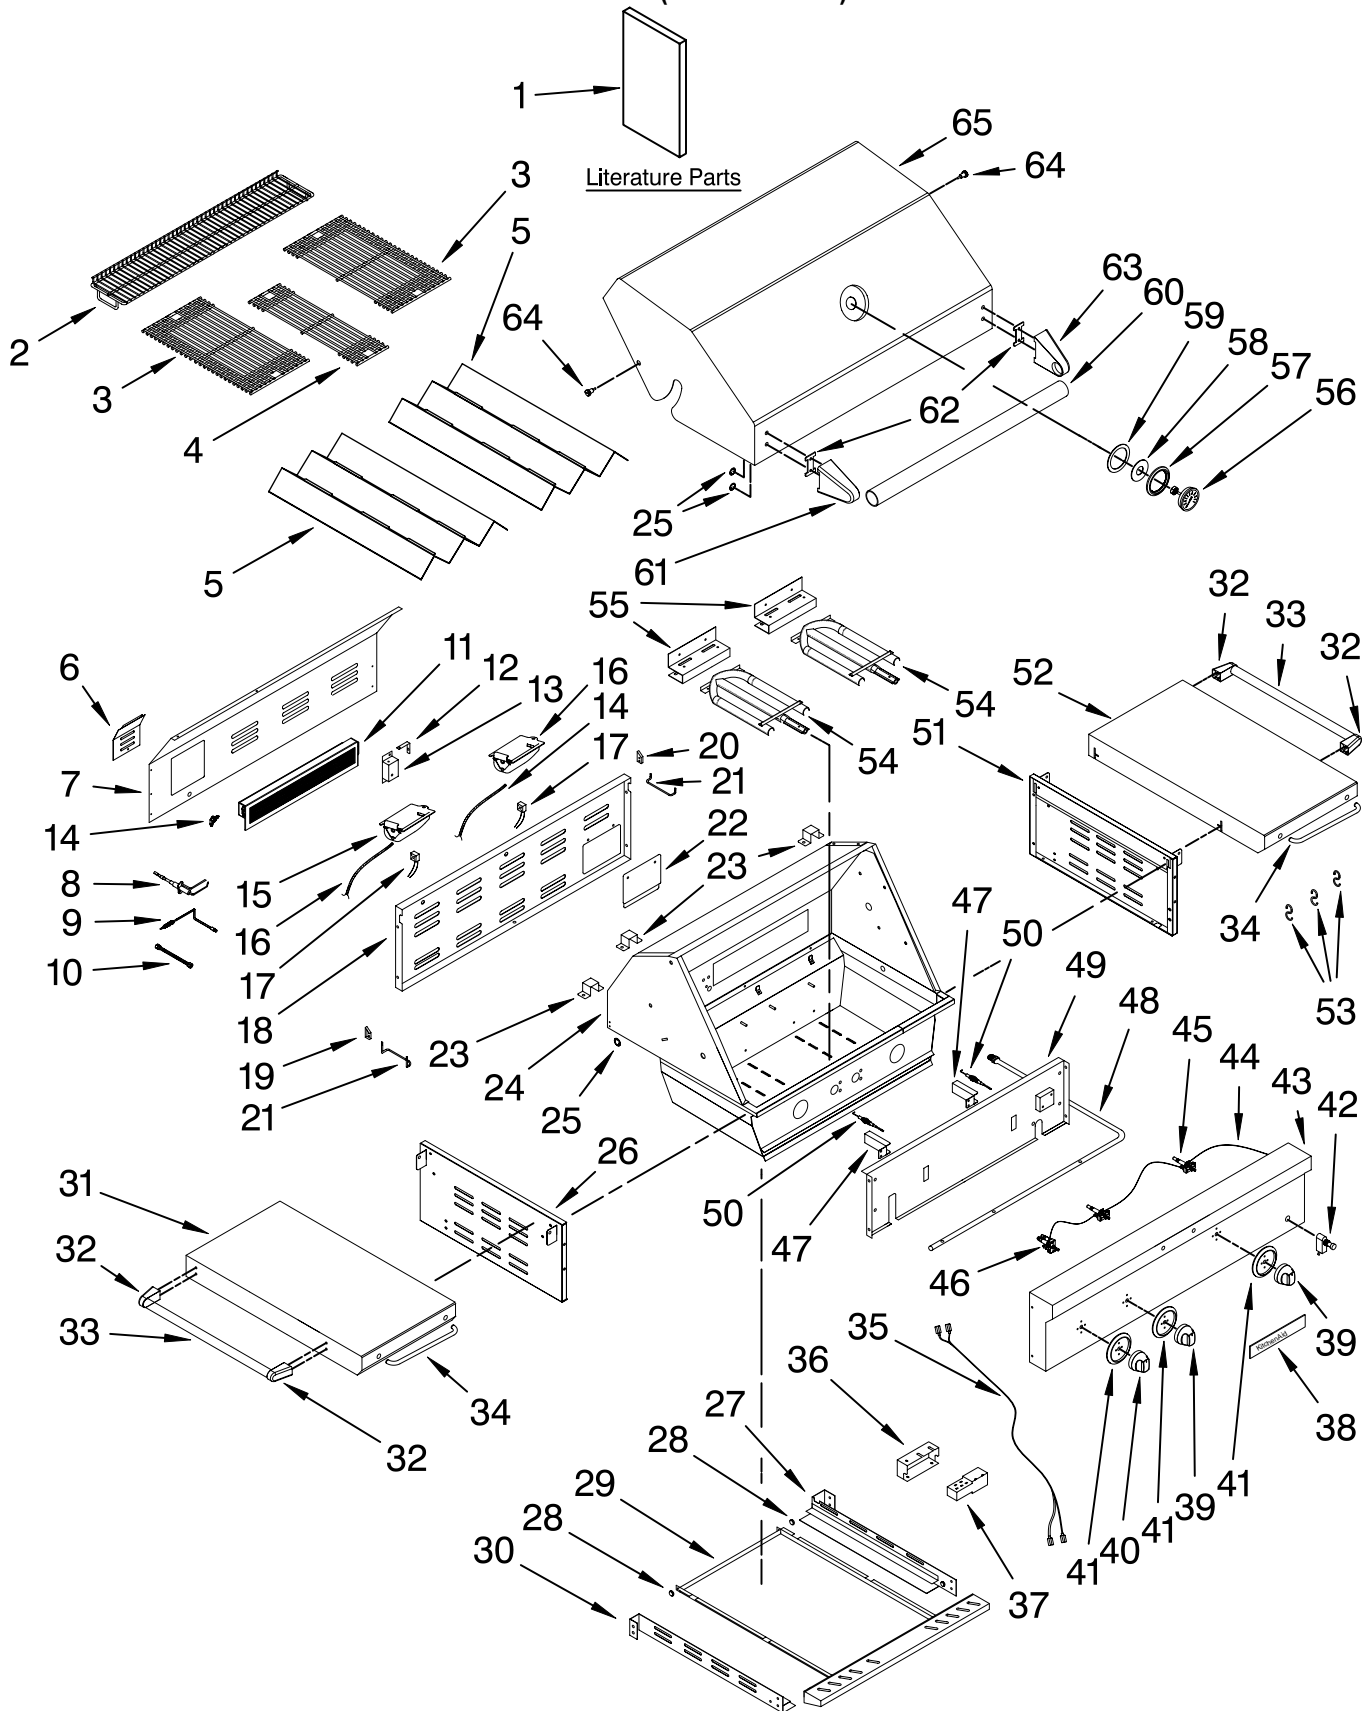

**GRILL PARTS**  
For Models: KFRS271TSS00  
(Stainless Steel)

FOR ORDERING INFORMATION REFER TO PARTS PRICE LIST

# GRILL PARTS

For Models: KFRS271TSS00  
(Stainless Steel)

Illus. No.	Part No.	DESCRIPTION
1		Literature Parts
	W10110724	Use & Care Guide
	W10110730	Conversion Instr. (LP to Natural)
2	W10128611	Rack, Warming
3	W10128614	Grate, Large
4	W10128616	Grate, Small
5	W10128618	Plate, Sear
6	W10128619	Cover, Rear
7	W10128620	Panel, Rear
8	W10128621	Electrode, Rear Burner
9	W10128622	Thermocouple, Rear, Burner
10	W10128623	Flex Tube, Rear Burner
11	W10128624	Burner, Rear
12	W10128625	Bracket, Rear Thermocouple
13	W10128626	Cover, Rear Thermocouple
14	W10128627	Orifice, Rear Burner
15	W10128628	Light, Grill
16	W10128630	Light, Grill (Set)
17	W10128631	Socket, Light
18	W10128632	Panel, Access
19	W10128634	Bracket, Panel Left

Illus. No.	Part No.	DESCRIPTION
20	W10128635	Bracket, Panel Right
21	W10128636	Bracket, Warming Rack
22	W10128637	Cover, Access Panel
23	W10128638	Clip, Wire
24	W10128639	Hood Assy
25	W10128640	Hole Plug
26	W10128642	Panel, Side Left
27	W10128644	Bracket, Grease Tray (Right)
28	W10128655	Roller, Drip Tray
29	W10128656	Drip Tray Assy (Includes Rollers)
30	W10128657	Bracket, Grease Tray (Left)
31	W10128658	Shelf, Side (Lf)
32	W10128659	Bracket, Handle
33	W10128660	Handle, Shelf
34	W10128662	Bar, Tool
35	W10128663	Harness, Wire Light
36	W10128664	Cover, Igniter
37	W10128665	Igniter
38	W10128751	Nameplate
39	W10128753	Knob, Main Burner
40	W10128756	Knob, Rear Burner