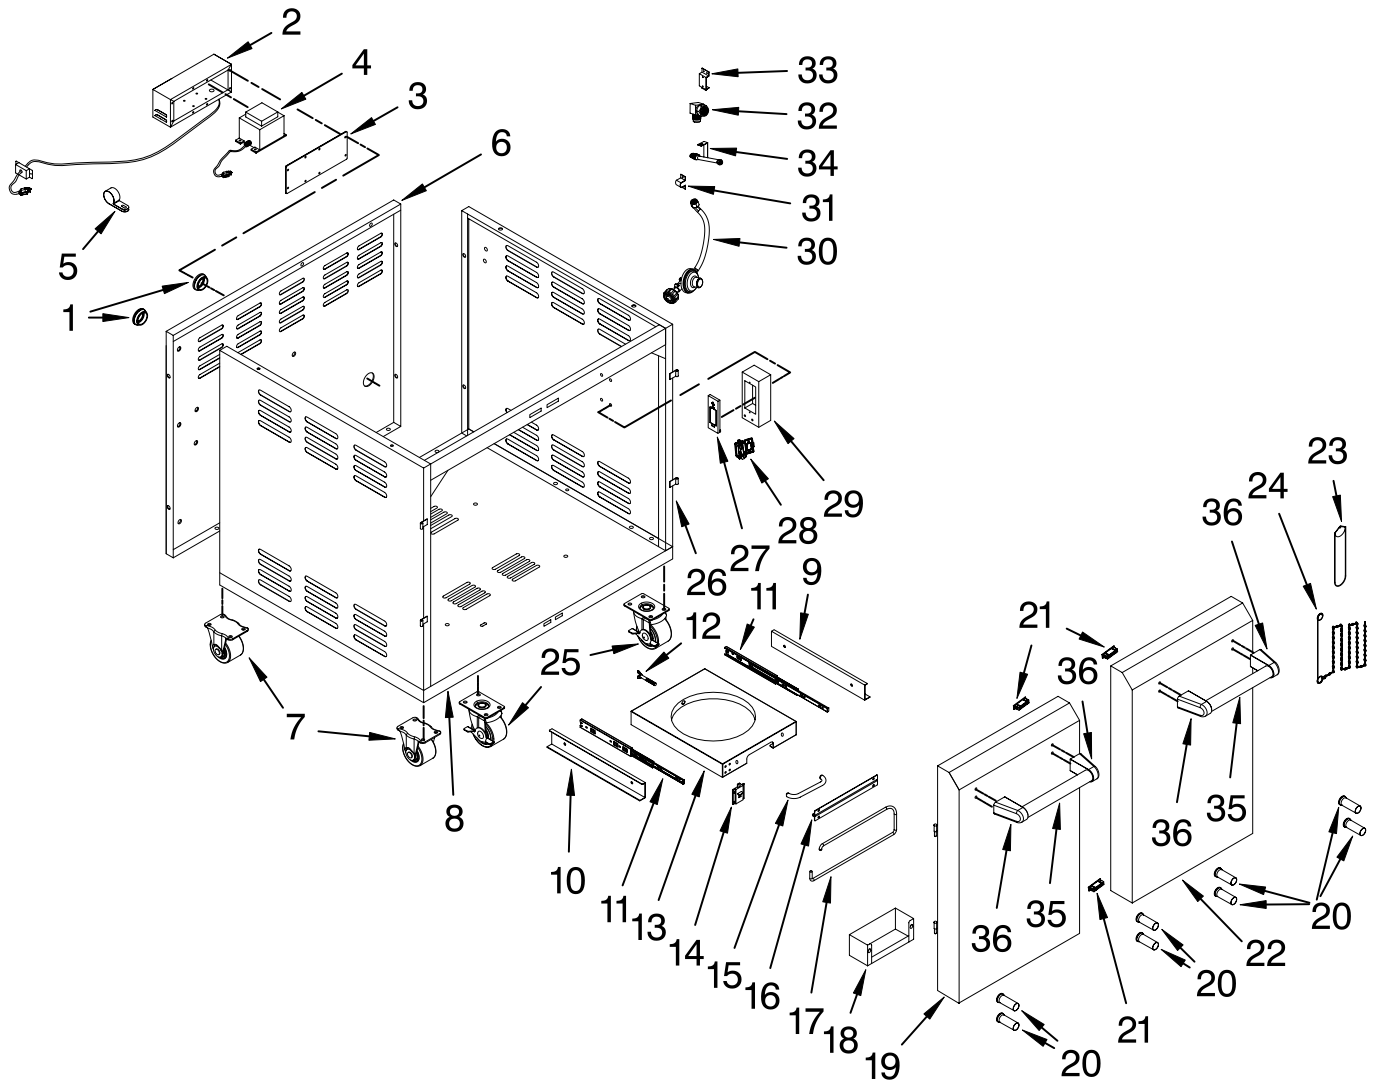

# GRILL PARTS

For Models: KFRS271TSS00  
(Stainless Steel)

Illus. No.	Part No.	DESCRIPTION
1		Literature Parts
	W10110724	Use & Care Guide
	W10110730	Conversion Instr. (LP to Natural)
2	W10128611	Rack, Warming
3	W10128614	Grate, Large
4	W10128616	Grate, Small
5	W10128618	Plate, Sear
6	W10128619	Cover, Rear
7	W10128620	Panel, Rear
8	W10128621	Electrode, Rear Burner
9	W10128622	Thermocouple, Rear, Burner
10	W10128623	Flex Tube, Rear Burner
11	W10128624	Burner, Rear
12	W10128625	Bracket, Rear Thermocouple
13	W10128626	Cover, Rear Thermocouple
14	W10128627	Orifice, Rear Burner
15	W10128628	Light, Grill
16	W10128630	Light, Grill (Set)
17	W10128631	Socket, Light
18	W10128632	Panel, Access
19	W10128634	Bracket, Panel Left

Illus. No.	Part No.	DESCRIPTION
20	W10128635	Bracket, Panel Right
21	W10128636	Bracket, Warming Rack
22	W10128637	Cover, Access Panel
23	W10128638	Clip, Wire
24	W10128639	Hood Assy
25	W10128640	Hole Plug
26	W10128642	Panel, Side Left
27	W10128644	Bracket, Grease Tray (Right)
28	W10128655	Roller, Drip Tray
29	W10128656	Drip Tray Assy (Includes Rollers)
30	W10128657	Bracket, Grease Tray (Left)
31	W10128658	Shelf, Side (Lf)
32	W10128659	Bracket, Handle
33	W10128660	Handle, Shelf
34	W10128662	Bar, Tool
35	W10128663	Harness, Wire Light
36	W10128664	Cover, Igniter
37	W10128665	Igniter
38	W10128751	Nameplate
39	W10128753	Knob, Main Burner
40	W10128756	Knob, Rear Burner

# BASE PARTS

For Models: KFRS271TSS00  
(Stainless Steel)

Illus. No.	Part No.	DESCRIPTION
1	W10128666	Ring, Rubber
2	W10128667	Box, Transformer
3	W10128668	Cover, Transformer Box
4	W10128669	Transformer
5	W10128670	Clamp, Wire
6	W10128671	Panel, Rear
7	W10128672	Caster
8	W10128673	Panel, Bottom
9	W10128674	Bracket, Tank Tray (Right)
10	W10128675	Bracket, Tank Tray (Left)
11	W10128676	Slide, Tank Tray