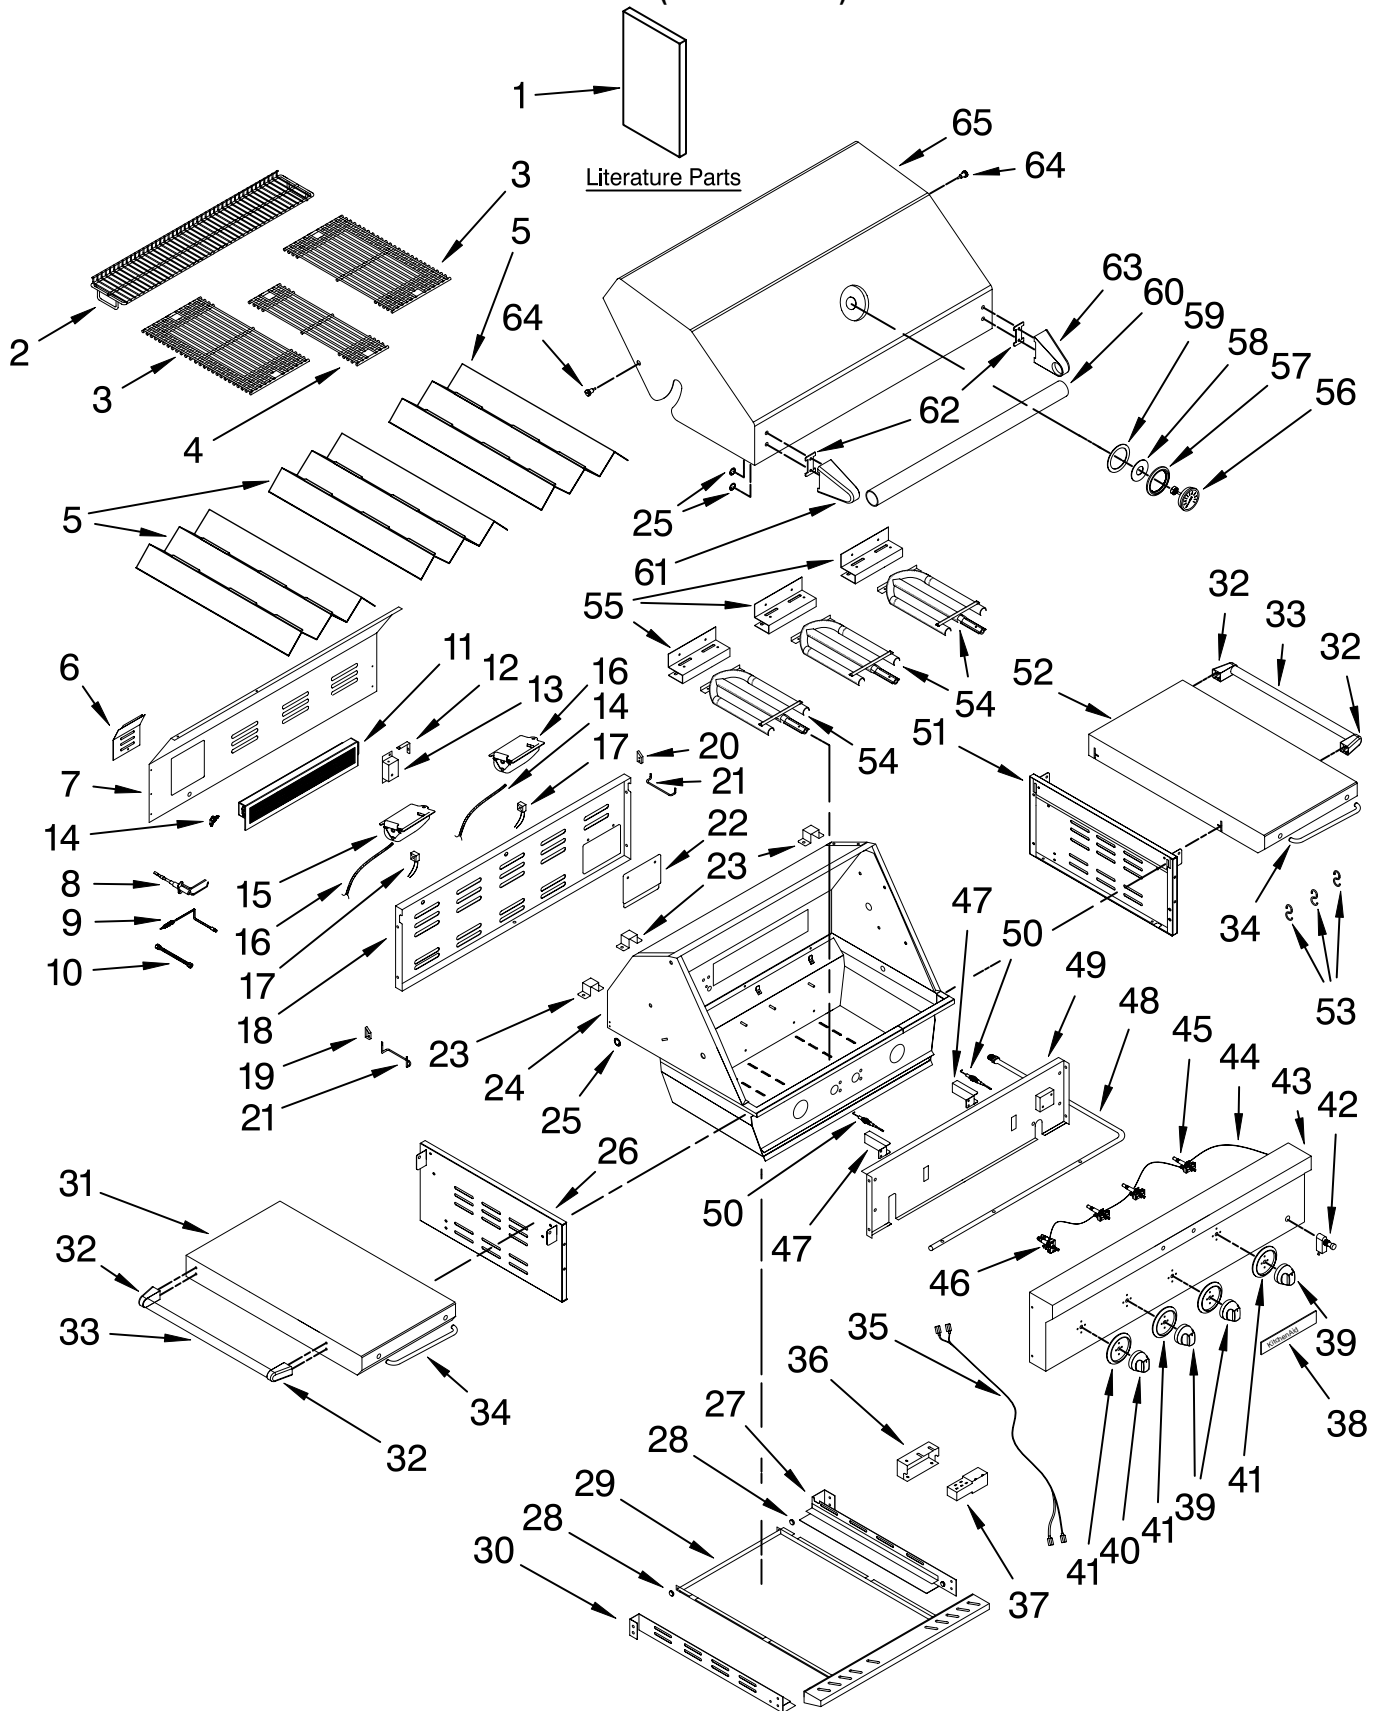

GRILL PARTS

For Models: KFRS361TSS00
(Stainless Steel)

36" CARTED GRILL

FOR ORDERING INFORMATION REFER TO PARTS PRICE LIST

GRILL PARTS

For Models: KFRS361TSS00
(Stainless Steel)

Illus. No.	Part No.	DESCRIPTION	Illus. No.	Part No.	DESCRIPTION	Illus. No.	Part No.	DESCRIPTION
1		Literature Parts	20	W10128635	Bracket, Panel Right	42	W10128761	Switch, Light
	W10110725	Use & Care Guide				43	W10136433	Panel, Control
	W10110730	Conversion Instr. (LP to Natural)	21	W10128636	Bracket, Warming Rack	44	W10128763	Harness, Wire Control
2	W10128611	Rack, Warming	22	W10128637	Cover, Access Panel	45	W10128764	Valve, Main Brnr
3	W10136417	Grate, Large	23	W10128638	Clip, Wire	46	W10128766	Valve, Rear Brnr
4	W10128616	Grate, Small	24	W10136420	Hood Assy	47	W10128767	Igniter, Main Gas
5	W10128618	Plate, Sear	25	W10128640	Hole Plug	48	W10128768	Manifold
6	W10128619	Cover, Rear	26	W10128642	Panel, Side Left	49	W10128769	Baffle, Front
7	W10128620	Panel, Rear	27	W10128644	Bracket, Grease Tray (Right)	50	W10128770	Electrode
8	W10128621	Electrode, Rear Burner					W10136434	Main Burner
9	W10128622	Thermocouple, Rear, Burner	28	W10128655	Roller, Drip Tray	51	W10128771	Side Panel, Right
10	W10128623	Flex Tube, Rear Burner	29	W10128656	Drip Tray Assy (Includes Rollers)	52	W10128776	Shelf, Side (Rt)
11	W10128624	Burner, Rear	30	W11286570	Bracket, Grease Tray (Left)	53	W10128774	Hook
12	W10128625	Bracket, Rear Thermocouple	31	W10128658	Shelf, Side (Lf)	54	W10128775	Burner, Main
13	W10128626	Cover, Rear Thermocouple	32	W10128659	Bracket, Handle	55	W10128776	Bracket, Main Brnr
14	W10128627	Orifice, Rear Burner	33	W10128660	Handle, Shelf	56	W10128777	Thermometer
15	W10128628	Light, Grill	34	W10128662	Bar, Tool	57	W10128779	Bezel, Thermometer
16	W10136418	Light, Grill (Set)	35	W10128663	Harness, Wire Light	58	W10128780	Insulator, Thermometer(Small)
17	W10128631	Socket, Light	36	W10128664	Cover, Igniter	59	W10128782	Insulator, Thermometer(Large)
18	W10128632	Panel, Access	37	W10128665	Igniter	60	W10128783	Handle, Hood
19	W10128634	Bracket, Panel Left	38	W10128751	Nameplate	61	W10128785	Endcap, Handle (Left)
			39	W10128753	Knob, Main Burner	62	W10128786	Spacer, Handle
			40	W10128756	Knob, Rear Burner	63	W10128787	Endcap, Handle (Right)
			41	W10128759	Bezel, Knob	64	W10128788	Hinge, Lid
						65	W10128789	Hood

FOR ORDERING INFORMATION REFER TO PARTS PRICE LIST