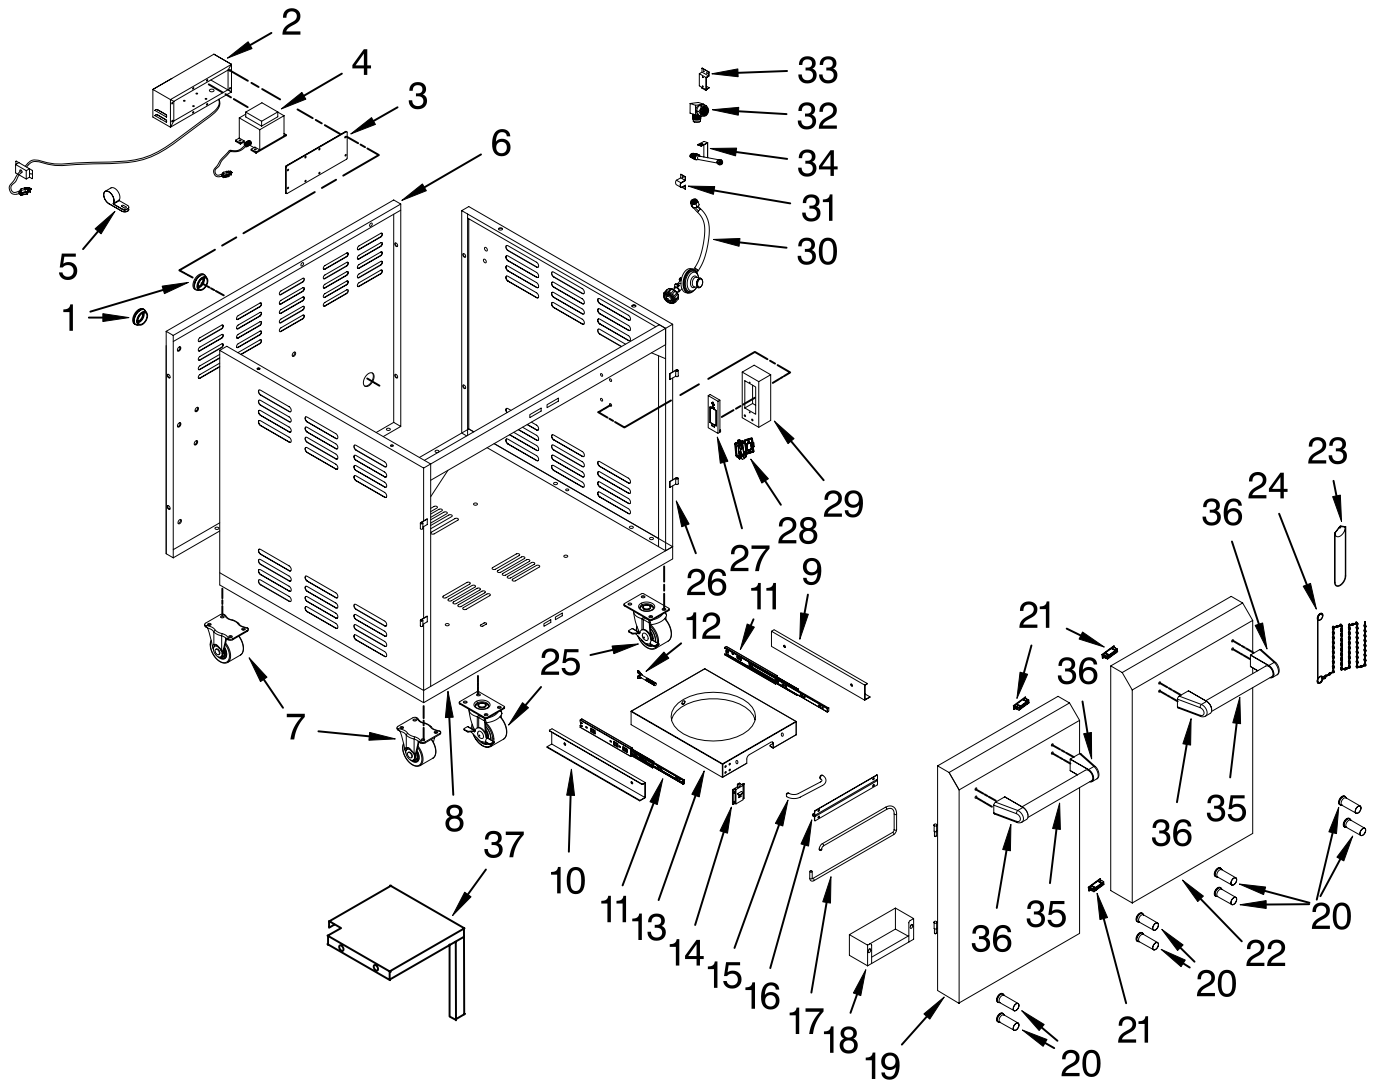

FOR ORDERING INFORMATION REFER TO PARTS PRICE LIST

BASE PARTS

For Models: KFRS361TSS00
(Stainless Steel)

Illus. No.	Part No.	DESCRIPTION
1	W10128666	Ring, Rubber
2	W10128667	Box, Transformer
3	W10128668	Cover, Transformor Box
4	W10128669	Transformer
5	W10128670	Clamp, Wire
6	W10136421	Panel, Rear
7	W10128672	Caster
8	W10136424	Panel, Bottom
9	W10128674	Bracket, Tank Tray (Right)
10	W10128675	Bracket, Tank Tray (Left)
11	W10128676	Slide, Tank Tray
12	W10128677	Bolt, Tank