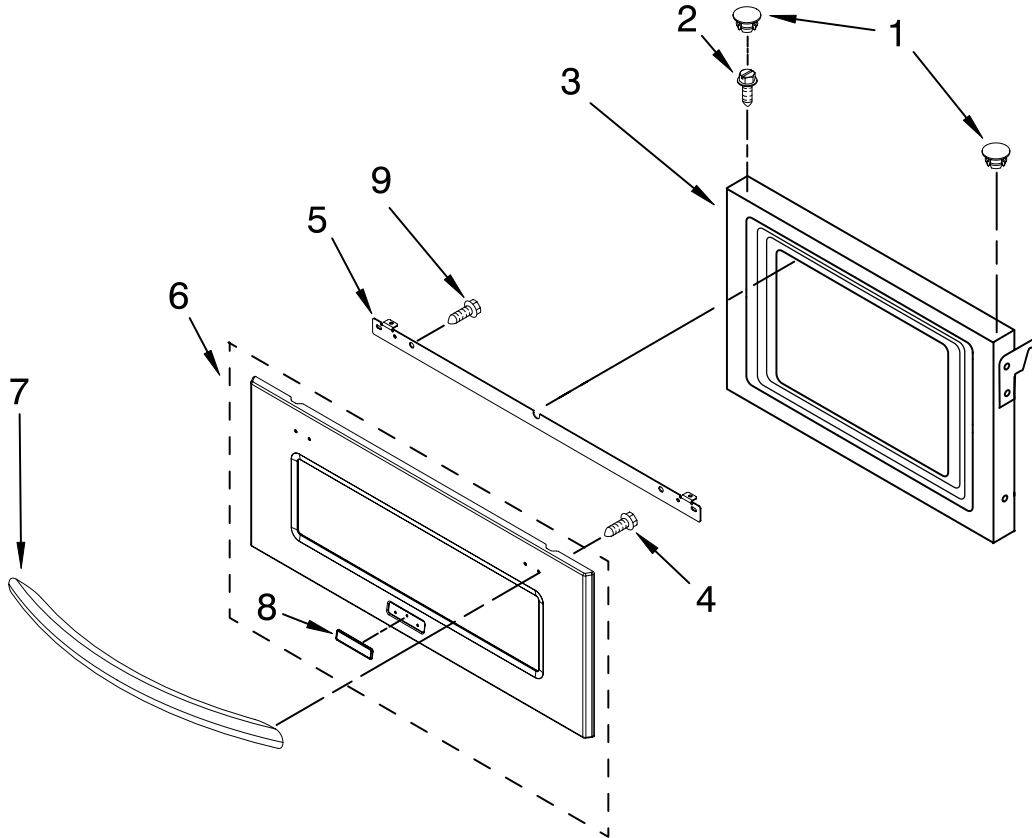

OVEN PARTS
For Models: KBHS109SSS00
(Stainless)

30" BUILT-IN MICROWAVE

FOR ORDERING INFORMATION REFER TO PARTS PRICE LIST

OVEN PARTS

For Models: KBHS109SSS00
(Stainless)

Illus. No.	Part No.	DESCRIPTION
1		Literature Parts
	8304424	Installation Instructions
	8304369	Use & Care Guide Tech Sheet
	8304418	English
	8304419	French
	8304375	Easy Set Guide Safer Cooking Tips
	3191638	English
	9759133	French
2	4448444	Grommet, Mounting Rail
3	8304569	Support, Microwave Module
4		Rail, Mounting Side
	8303798	Right
	8303799	Left
5		Side, Chassis
	8304546	Right
	8303539	Left
6	8304216	Base, Chassis
7	8304057	Trim, Bottom
8	8304509	Chassis, Back
9	9760213	Transformer, Microwave UI
10	3400832	Screw
11	4449809	Screw
12	8285593	Connector Cover
13	8303519	Cover, Top
14	8303537	Channel, Rear

FOR ORDERING INFORMATION REFER TO PARTS PRICE LIST

CONTROL PANEL PARTS

For Models: KBHS109SSS00

(Stainless)

Illus. No.	Part No.	DESCRIPTION
1	8303716SS	Panel, Control
2	9760749	Bumper, Door
3	8303797	Bracket, Glass Touch
4	8304334	Keyboard, Glass Touch
5	W10118736	User Interface
6	8303719	Backer, Control
7	8303887	Bracket, Enclosure
8	4449154	Screw
9	3400805	Screw
10	4449809	Screw

FOR ORDERING INFORMATION REFER TO PARTS PRICE LIST

MICROWAVE DOOR PARTS

For Models: KBHS109SSS00

(Stainless)

Illus. No.	Part No.	DESCRIPTION
1	8304588BL	Button, Plug (2)
2	4449809	Screw
3	W10120487	Door, Microwave
4	4449154	Screw (4)
5	8303033	Bracket, Handle
6	8304454	Glass Assembly
7	8303774SS	Handle, Door
8	8304603SS	Badge
9	W10143304	Screw