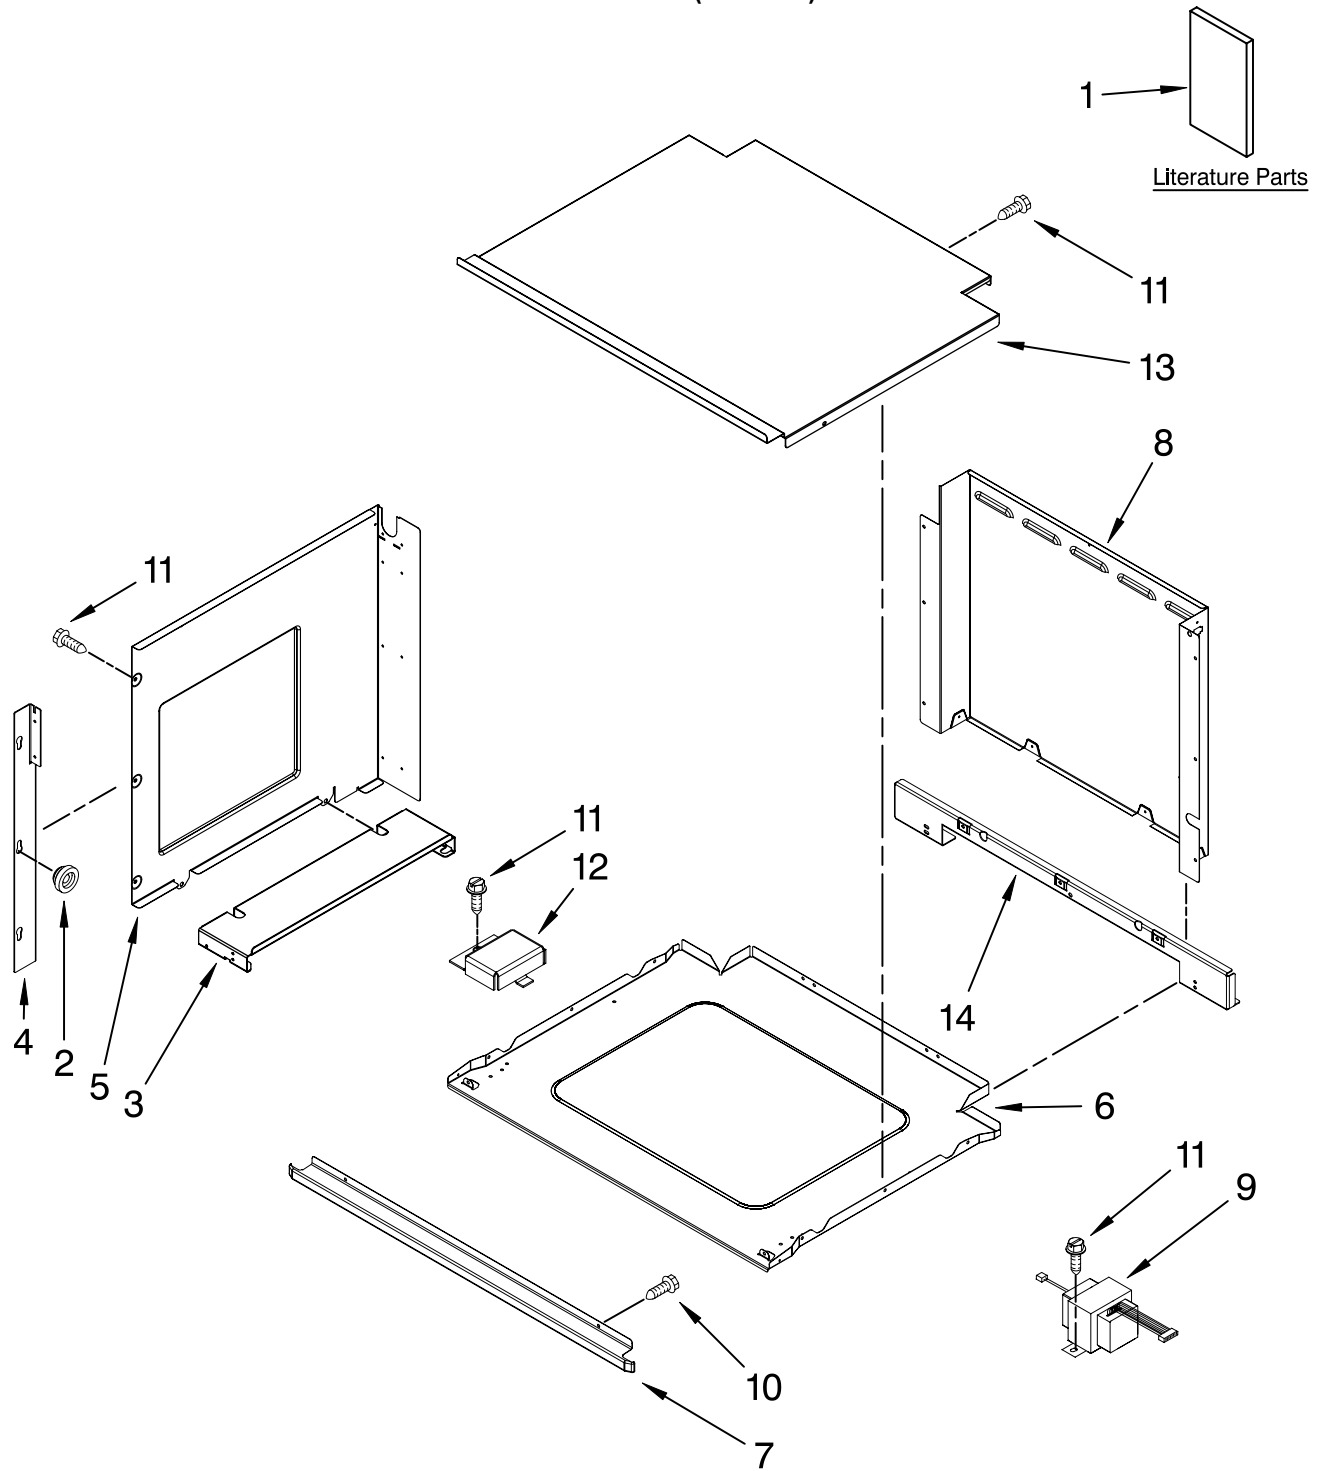

OVEN PARTS
For Models: KBHS109SSS00
(Stainless)

30" BUILT-IN MICROWAVE

FOR ORDERING INFORMATION REFER TO PARTS PRICE LIST

OVEN PARTS

For Models: KBHS109SSS00
(Stainless)

Illus. No.	Part No.	DESCRIPTION
1		Literature Parts
	8304424	Installation Instructions
	8304369	Use & Care Guide Tech Sheet
	8304418	English
	8304419	French
	8304375	Easy Set Guide Safer Cooking Tips
	3191638	English
	9759133	French
2	4448444	Grommet, Mounting Rail
3	8304569	Support, Microwave Module
4		Rail, Mounting Side
	8303798	Right
	8303799	Left
5		Side, Chassis
	8304546	Right
	8303539	Left
6	8304216	Base, Chassis
7	8304057	Trim, Bottom
8	8304509	Chassis, Back
9	9760213	Transformer, Microwave UI
10	3400832	Screw
11	4449809	Screw
12	8285593	Connector Cover
13	8303519	Cover, Top
14	8303537	Channel, Rear

FOR ORDERING INFORMATION REFER TO PARTS PRICE LIST

CONTROL PANEL PARTS

For Models: KBHS109SSS00

(Stainless)

Illus. No.	Part No.	DESCRIPTION
1	8303716SS	Panel, Control
2	9760749	Bumper, Door
3	8303797	Bracket, Glass Touch
4	8304334	Keyboard, Glass Touch
5	W10118736	User Interface
6	8303719	Backer, Control
7	8303887	Bracket, Enclosure
8	4449154	Screw
9	3400805	Screw
10	4449809	Screw