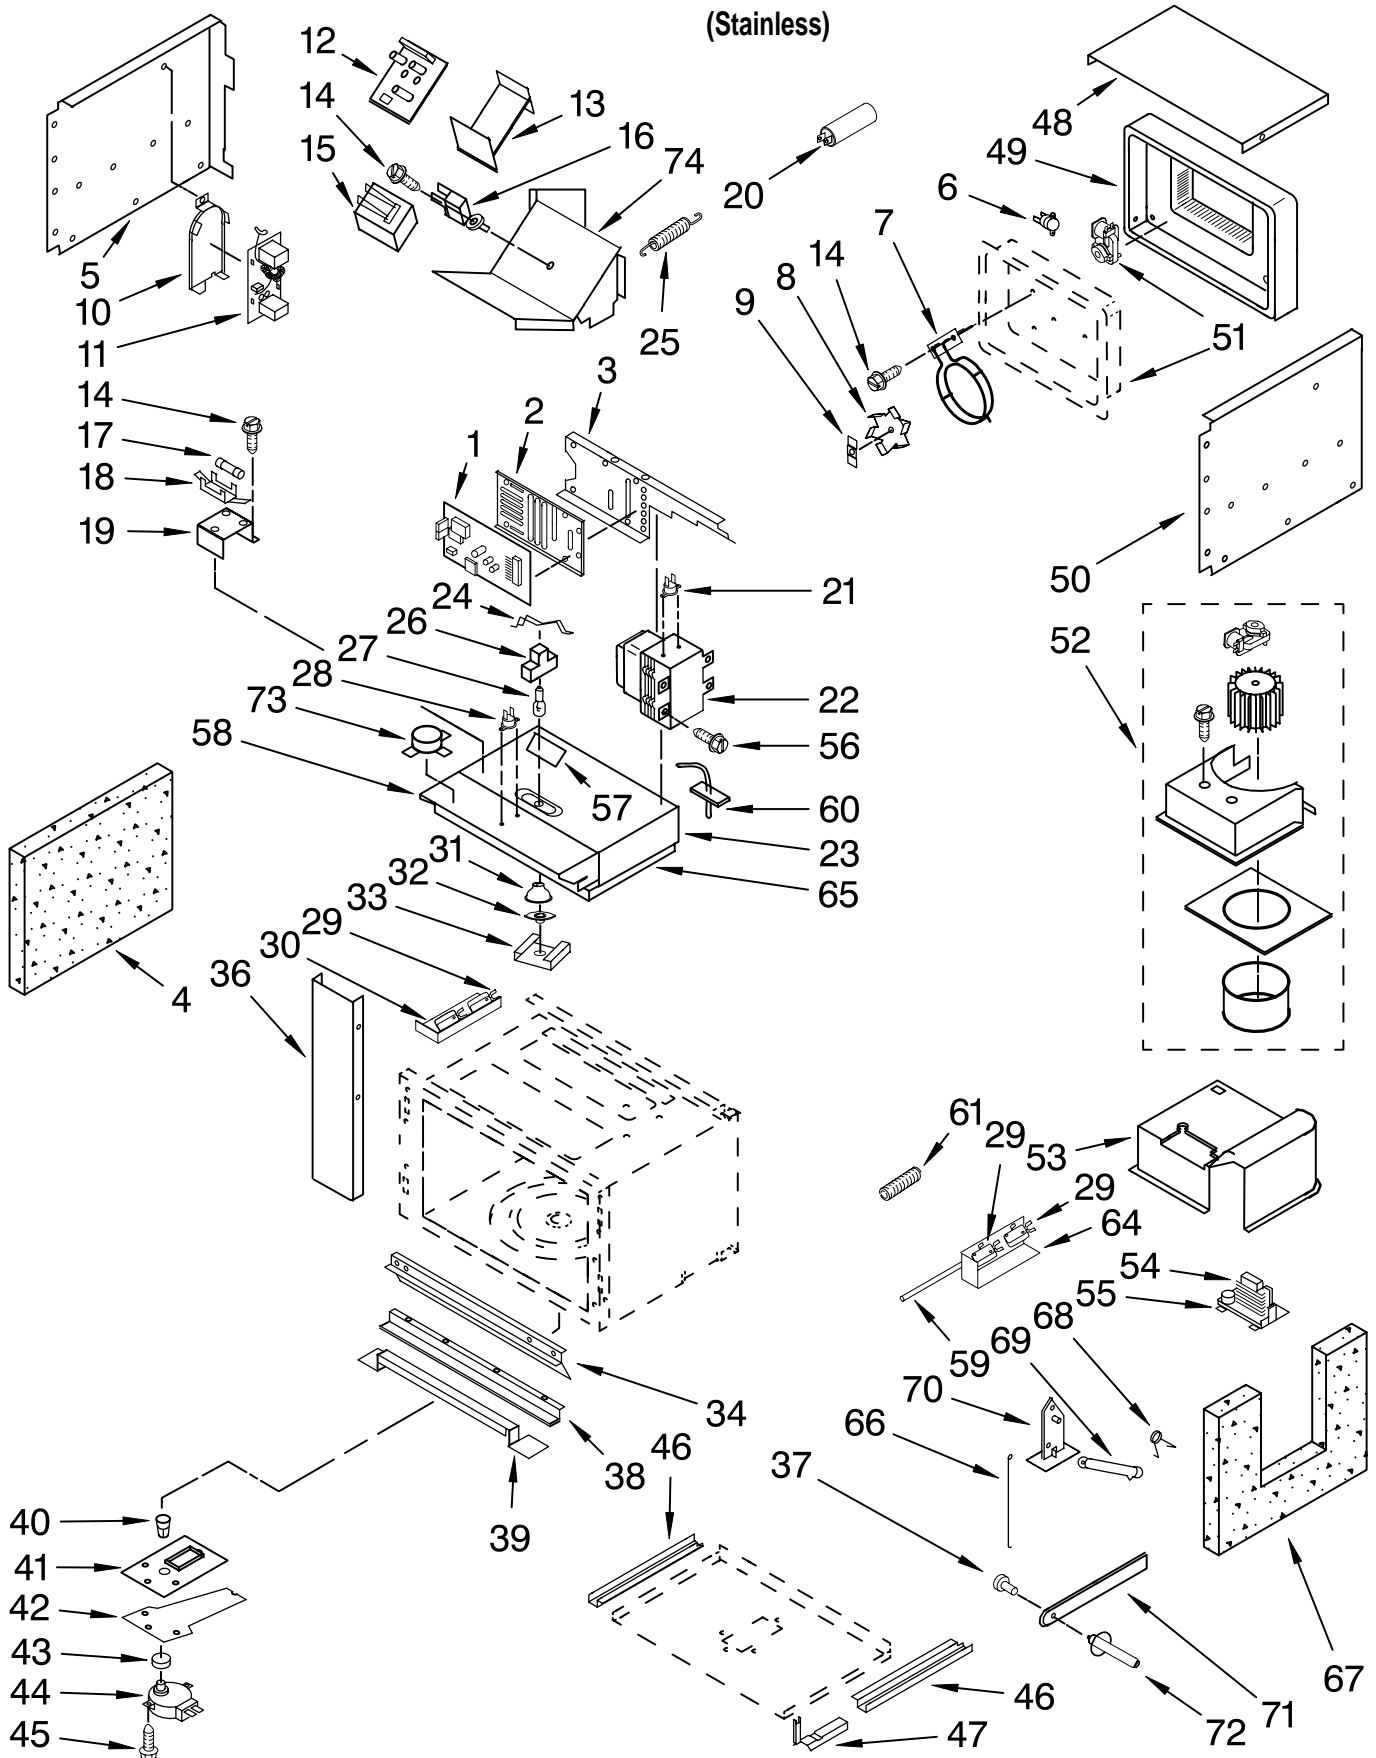

OVEN PARTS
For Models: KBHS109SSS00
(Stainless)

30" BUILT-IN MICROWAVE

FOR ORDERING INFORMATION REFER TO PARTS PRICE LIST

OVEN PARTS

For Models: KBHS109SSS00
(Stainless)

Illus. No.	Part No.	DESCRIPTION
1		Literature Parts
	8304424	Installation Instructions
	8304369	Use & Care Guide Tech Sheet
	8304418	English
	8304419	French
	8304375	Easy Set Guide Safer Cooking Tips
	3191638	English
	9759133	French
2	4448444	Grommet, Mounting Rail
3	8304569	Support, Microwave Module
4		Rail, Mounting Side
	8303798	Right
	8303799	Left
5		Side, Chassis
	8304546	Right
	8303539	Left
6	8304216	Base, Chassis
7	8304057	Trim, Bottom
8	8304509	Chassis, Back
9	9760213	Transformer, Microwave UI
10	3400832	Screw
11	4449809	Screw
12	8285593	Connector Cover
13	8303519	Cover, Top
14	8303537	Channel, Rear

FOR ORDERING INFORMATION REFER TO PARTS PRICE LIST

CONTROL PANEL PARTS

For Models: KBHS109SSS00

(Stainless)

Illus. No.	Part No.	DESCRIPTION
1	8303716SS	Panel, Control
2	9760749	Bumper, Door
3	8303797	Bracket, Glass Touch
4	8304334	Keyboard, Glass Touch
5	W10118736	User Interface
6	8303719	Backer, Control
7	8303887	Bracket, Enclosure
8	4449154	Screw
9	3400805	Screw
10	4449809	Screw

FOR ORDERING INFORMATION REFER TO PARTS PRICE LIST

MICROWAVE DOOR PARTS

For Models: KBHS109SSS00

(Stainless)

Illus. No.	Part No.	DESCRIPTION
1	8304588BL	Button, Plug (2)
2	4449809	Screw
3	W10120487	Door, Microwave
4	4449154	Screw (4)
5	8303033	Bracket, Handle
6	8304454	Glass Assembly
7	8303774SS	Handle, Door
8	8304603SS	Badge
9	W10143304	Screw

FOR ORDERING INFORMATION REFER TO PARTS PRICE LIST

CABINET AND STIRRER PARTS

For Models: KBHS109SSS00

(Stainless)

FOR ORDERING INFORMATION REFER TO PARTS PRICE LIST

CABINET AND STIRRER PARTS

For Models: KBHS109SSS00