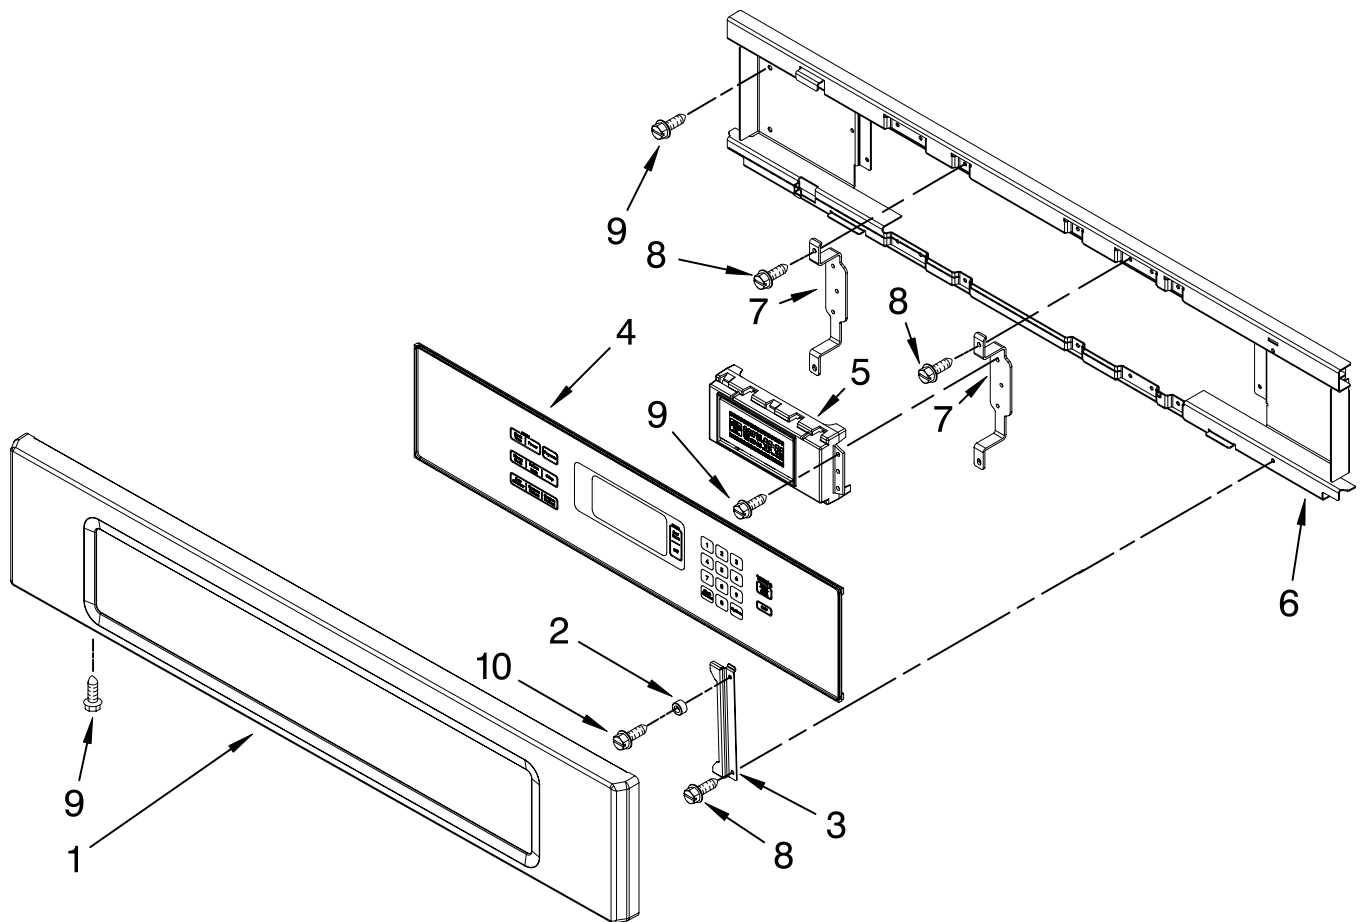

OVEN PARTS
For Models: KBHS109SSS00
(Stainless)

30" BUILT-IN MICROWAVE

FOR ORDERING INFORMATION REFER TO PARTS PRICE LIST

OVEN PARTS

For Models: KBHS109SSS00
(Stainless)

Illus. No.	Part No.	DESCRIPTION
1		Literature Parts
	8304424	Installation Instructions
	8304369	Use & Care Guide Tech Sheet
	8304418	English
	8304419	French
	8304375	Easy Set Guide Safer Cooking Tips
	3191638	English
	9759133	French
2	4448444	Grommet, Mounting Rail
3	8304569	Support, Microwave Module
4		Rail, Mounting Side
	8303798	Right
	8303799	Left
5		Side, Chassis
	8304546	Right
	8303539	Left
6	8304216	Base, Chassis
7	8304057	Trim, Bottom
8	8304509	Chassis, Back
9	9760213	Transformer, Microwave UI
10	3400832	Screw
11	4449809	Screw
12	8285593	Connector Cover
13	8303519	Cover, Top
14	8303537	Channel, Rear

FOR ORDERING INFORMATION REFER TO PARTS PRICE LIST

CONTROL PANEL PARTS

For Models: KBHS109SSS00

(Stainless)

Illus. No.	Part No.	DESCRIPTION
1	8303716SS	Panel, Control
2	9760749	Bumper, Door
3	8303797	Bracket, Glass Touch
4	8304334	Keyboard, Glass Touch
5	W10118736	User Interface
6	8303719	Backer, Control
7	8303887	Bracket, Enclosure
8	4449154	Screw
9	3400805	Screw
10	4449809	Screw

FOR ORDERING INFORMATION REFER TO PARTS PRICE LIST

MICROWAVE DOOR PARTS

For Models: KBHS109SSS00

(Stainless)

Illus. No.	Part No.	DESCRIPTION
1	8304588BL	Button, Plug (2)
2	4449809	Screw
3	W10120487	Door, Microwave
4	4449154	Screw (4)
5	8303033	Bracket, Handle
6	8304454	Glass Assembly
7	8303774SS	Handle, Door
8	8304603SS	Badge
9	W10143304	Screw